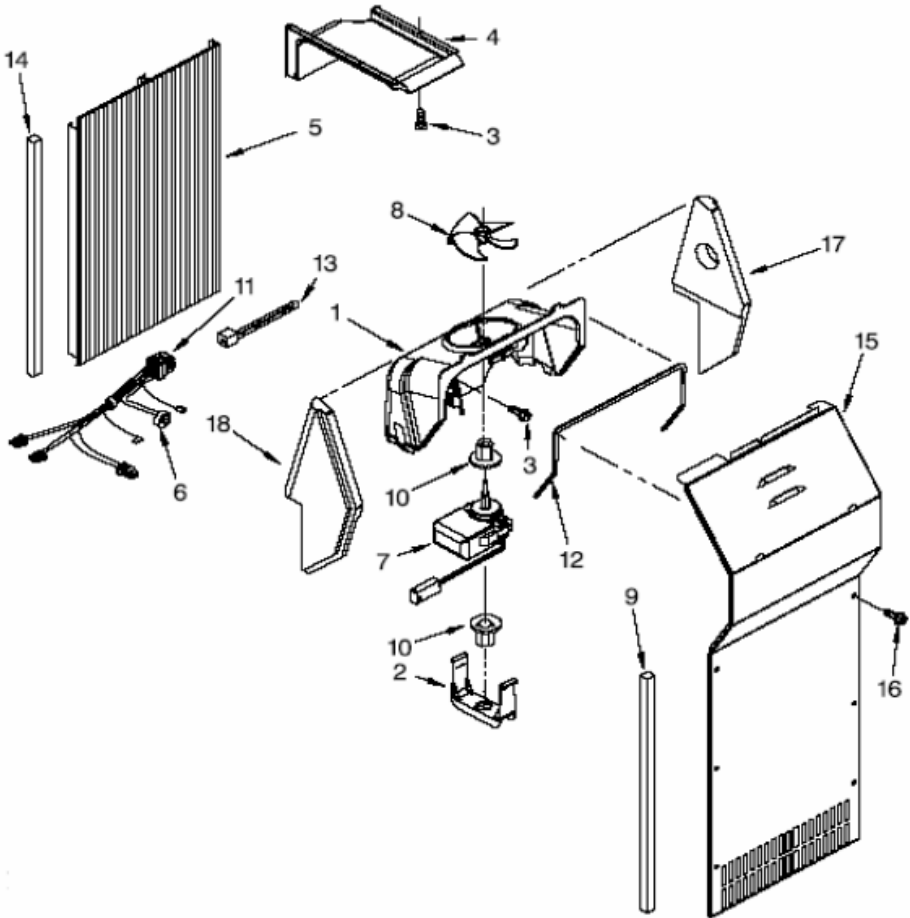

37	****	SCREW
38	W10163483	AIR BAFFLE
39	2155547	CLIP, HEAT
40	W10196313	UNIT MOUNTING RAIL
41	2161302	SLEEVE
42	2262069	SCREW MOUNT CABLE TIE

WD6970B00 SISTEMA DE AIRE