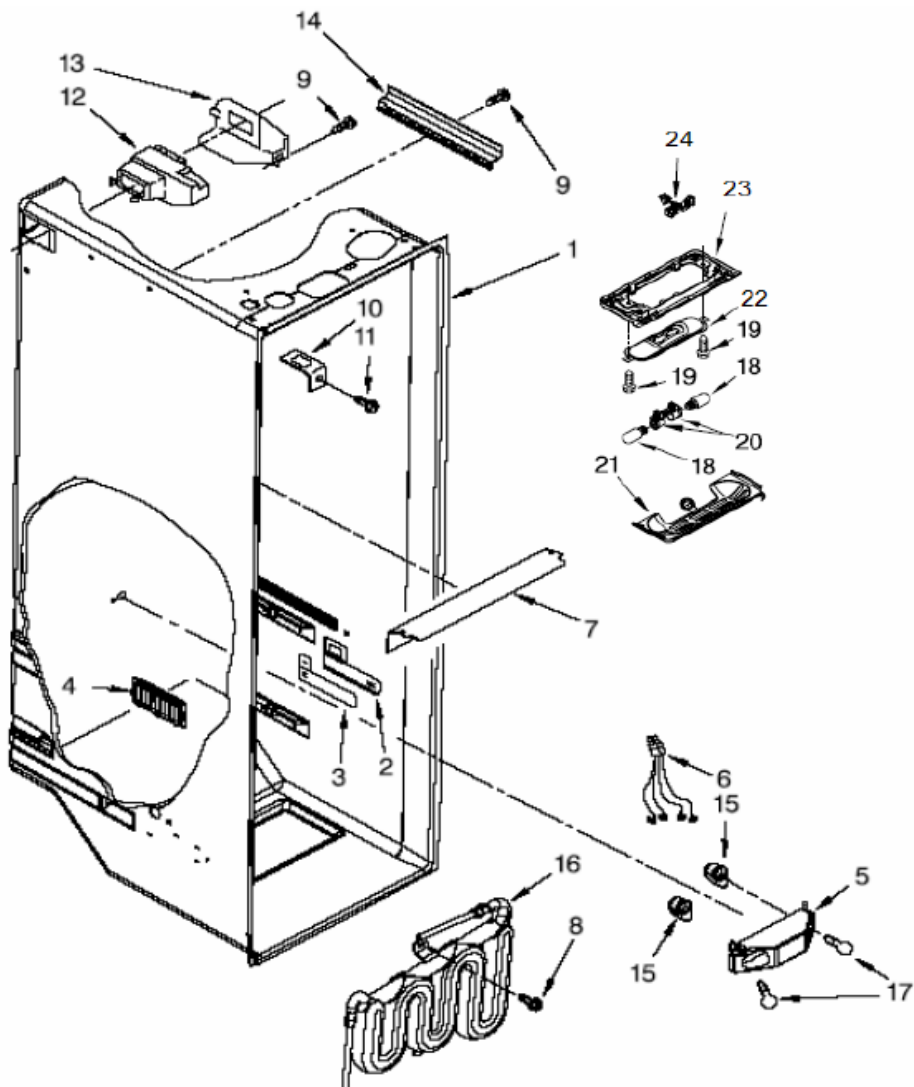

34	2255012	TUBE, FILTER OUTLET
35	W10274362	TUBE, FILTER INLET
36	2203770	HINGE TOP (FC)
37	2223751	DOOR CLOSER LOWER CAM (FC)

Distribuidor Autorizado

SurteRápido.com

Venta de Refacciones
Electrodomesticas

WD6970B00 LINER REFRIGERADOR