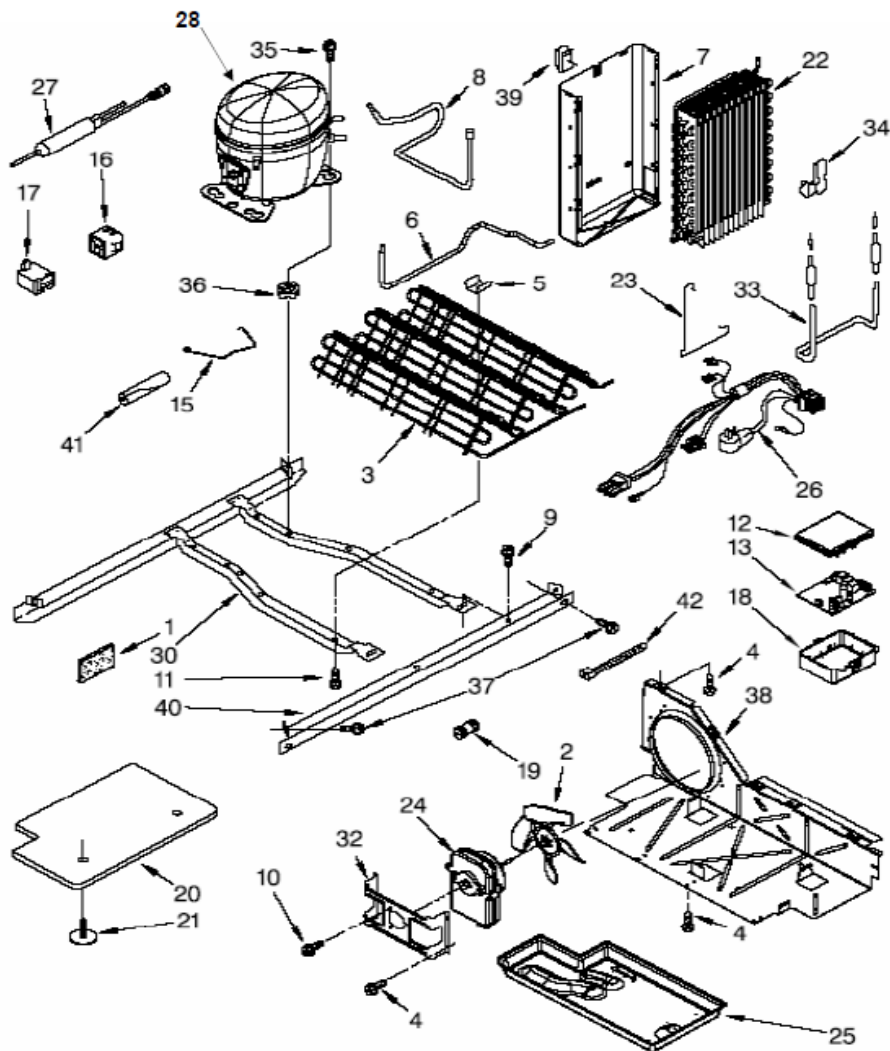

Distribuidor Autorizado

SurteRápido.com

Venta de Refacciones
Electrodomesticas

WD6970B00 SISTEMA SELLADO