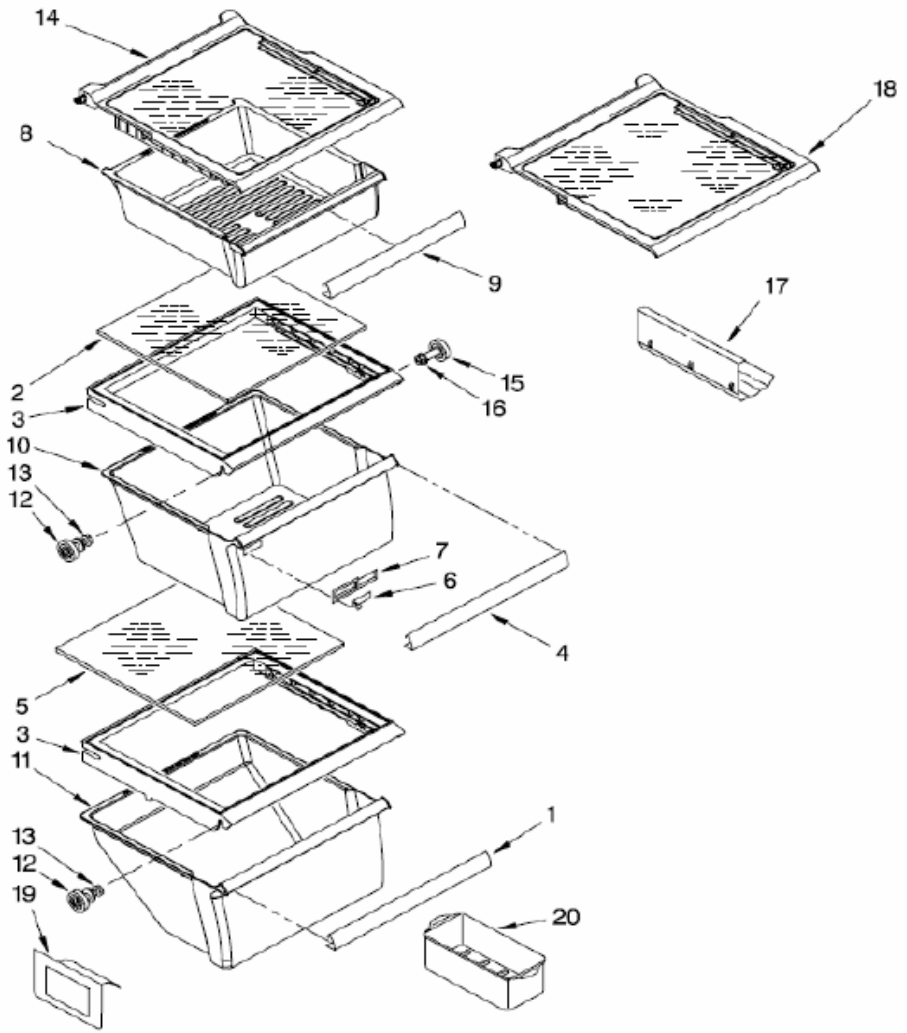

WD6970B00 LINER REFRIGERADOR

WD6970B00 LINER REFRIGERADOR

1	****	LINER (NOT A SERVICIABLE PART)
2	W10175967	ESCUTCHEON, MEAT PAN CONTROL
3	2182757	SLIDE MEAT PAN CONTROL
4	2257741	LOUVER
5	****	BRACKET DUAL CRISPER LIGHT
6	2310527	WIRE HARNESS, DUAL CRISPER
7	****	LIGHT LENS
8	****	SCREW
9	****	SCREW
10	2256085	BRACKET RETAINER
11	****	SCREW
12	W10128734	AIR DIFFUSER ASSEMBLY
13	W10128735	AIR DIFFUSER COVER
14	****	COVER, WIRING
15	2162085	SOCKET
16	W10204356	RESERVOIR
17	W10194422	7 LIGHT BULB
18	2326255	BULB, LIGHT
19	****	SCREW
20	W10191429	SOCKET, LIGHT
21	2223506	LENS, TOP LIGHT
22	2223680	SHIELD, HEAT
23	W10221664	TRIM, LIGHT
24	2310527	WIRE ASSY, TOP LIGHT

WD6970B00 CAJONES

WD6970B00 CAJONES

1	2223234	TRIM, HANDLE
2	2223591	GLASS, COVER
3	2223591	COVER, CRISPER
4	2223234	TRIM, HANDLE
5	2223591	GLASS, COVER
6	2223309	KNOB, HUMIDITY CONTROL
7	2223308	SLIDE, HUMIDITY CONTROL
8	W10122937	SNACK PAN
9	2223234	TRIM, HANDLE
10	2223235	CRISPER PAN
11	2223243	MEAT PAN
12	W10173126	STUD ASSEMBLY
13	****	SCREW
14	W10276363	SHELF ASSEMBLY, SNACK PAN
15	W10173127	STUD ASSEMBLY
16	****	SCREW
17	2311357	WINE RACK
18	W10276361	SHELF ASSEMBLY, SPILLGUARD
19	2179350	DEFLECTOR
20	2311722	EGG BIN