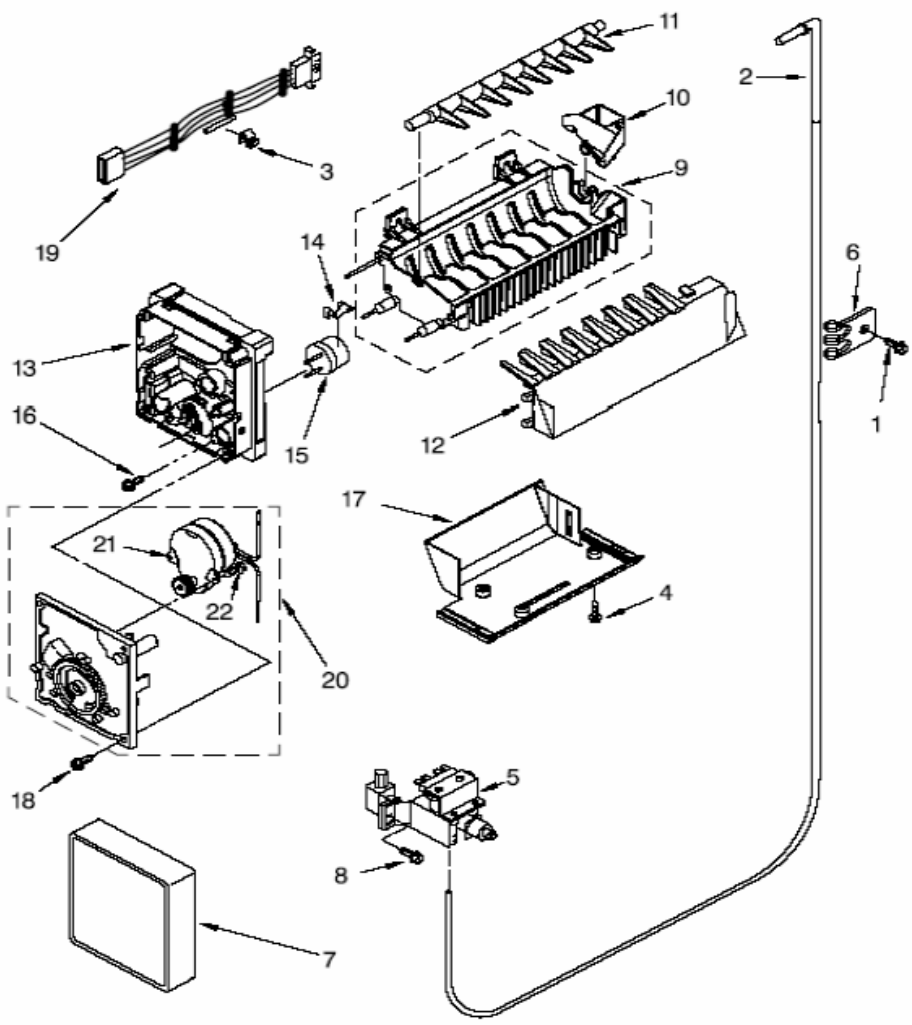

WD6970B00 ICE MAKER