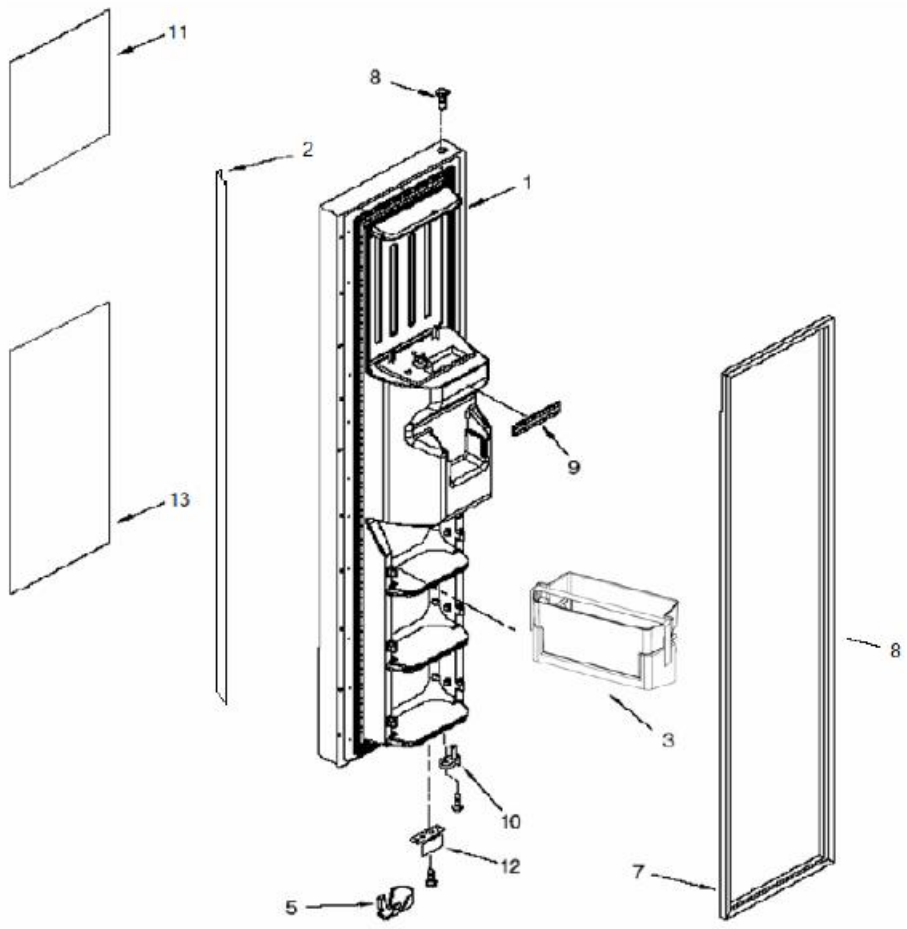

WD6970B00 PUERTA CONGELADOR