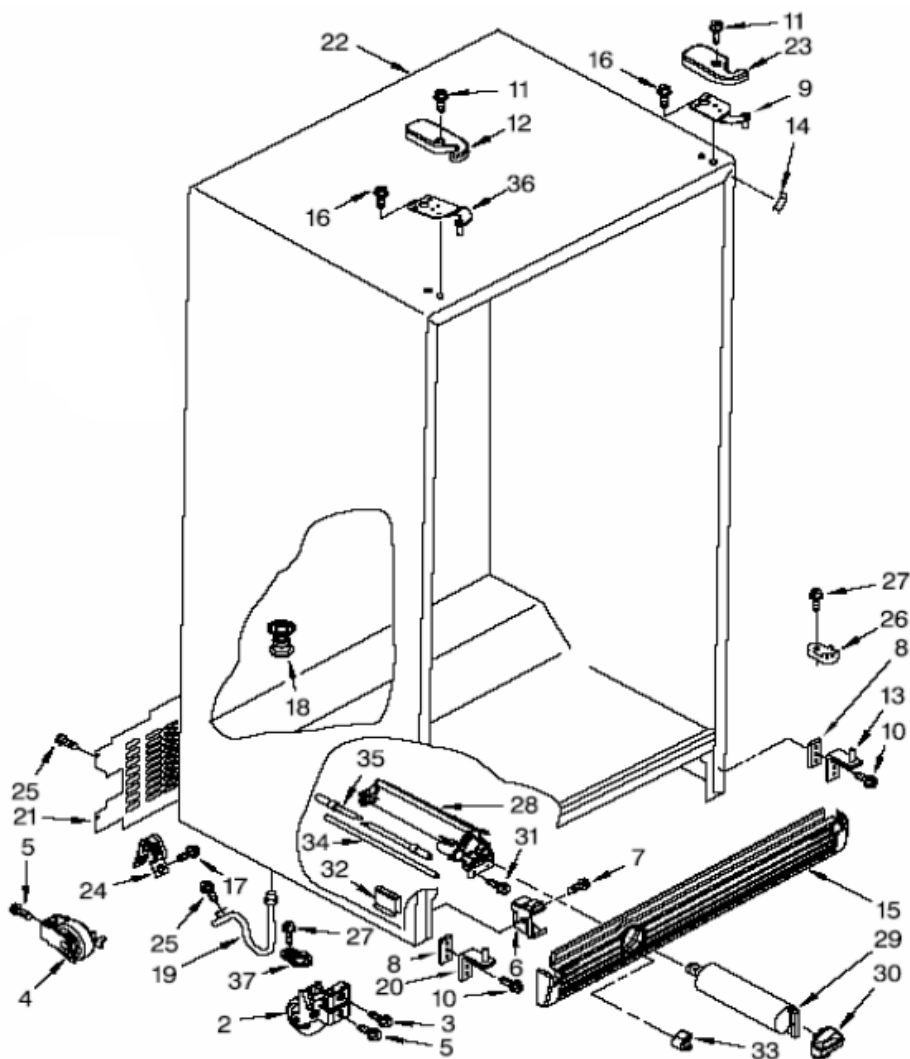

Distribuidor Autorizado

SurteRápido.com

Venta de Refacciones
Electrodomesticas

WD6970B00 GABINETE

WD6970B00 GABINETE

1	****	LITERATURE PARTS
2	2174748	FRONT ROLLER
3	****	SCREW
4	W10250570	REAR ROLLER
5	****	SCREW
6	2155013	CLIP GRILLE
7	****	SCREW
8	****	SHIM
9	2203771	HINGE TOP RC
10	****	SCREW
11	****	SCREW
12	W10138582	HINGE COVER (FC)
13	W10251408	BOTTOM HINGE (RC)
14	W10283960	FILLER, WRAPPER
15	W10184888	GRILLE
16	****	SCREW
17	****	SCREW
18	2304888	DRAIN FITTING
19	W10153550	EXTENSION TUBE
20	W10251418	BOTTOM HINGE (FC)
21	2188741	COVER, UNIT
22	****	CABINET
23	W10138577	HINGE COVER (RC)
24	489348	CLAMP, SERVICE CORD
25	****	SCREW
26	2155311	DOOR CLOSER, LOWER CAM (RC)
27	****	SCREW
28	W10121138	HOUSING, WATER FILTER
29	W10121146	WATER FILTER
30	2260502B	CAP, WATER FILTER
31	****	SCREW
32	2260519	BLOCK, HOUSING SUPPORT
33	2260503B	BUTTON, WATER FILTER

34	2255012	TUBE, FILTER OUTLET
35	W10274362	TUBE, FILTER INLET
36	2203770	HINGE TOP (FC)
37	2223751	DOOR CLOSER LOWER CAM (FC)

Distribuidor Autorizado

SurteRápido.com

Venta de Refacciones
Electrodomesticas