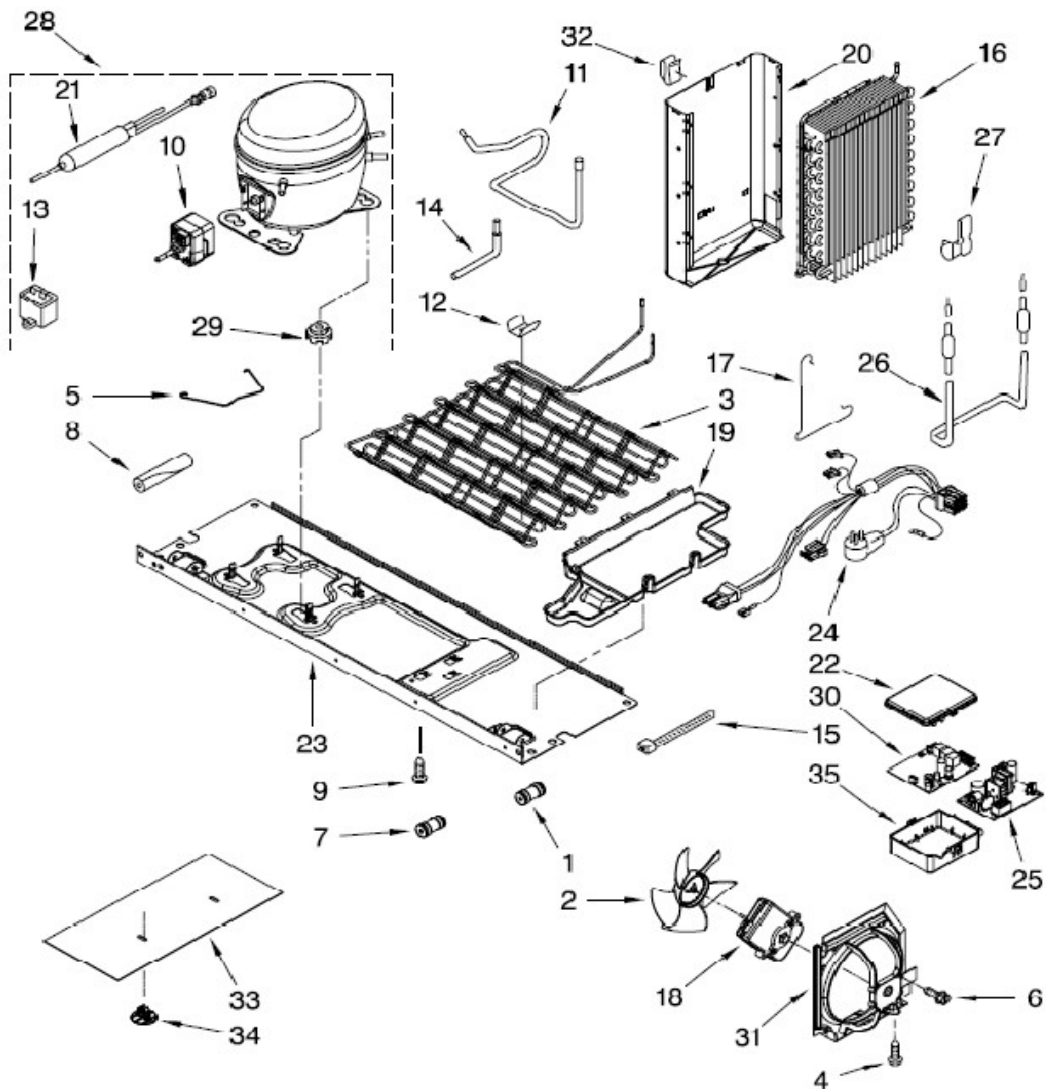

Distribuidor Autorizado

SurteRápido.com

Venta de Refacciones
Electrodomesticas

Refrigerador Whirlpool WD6971Y00