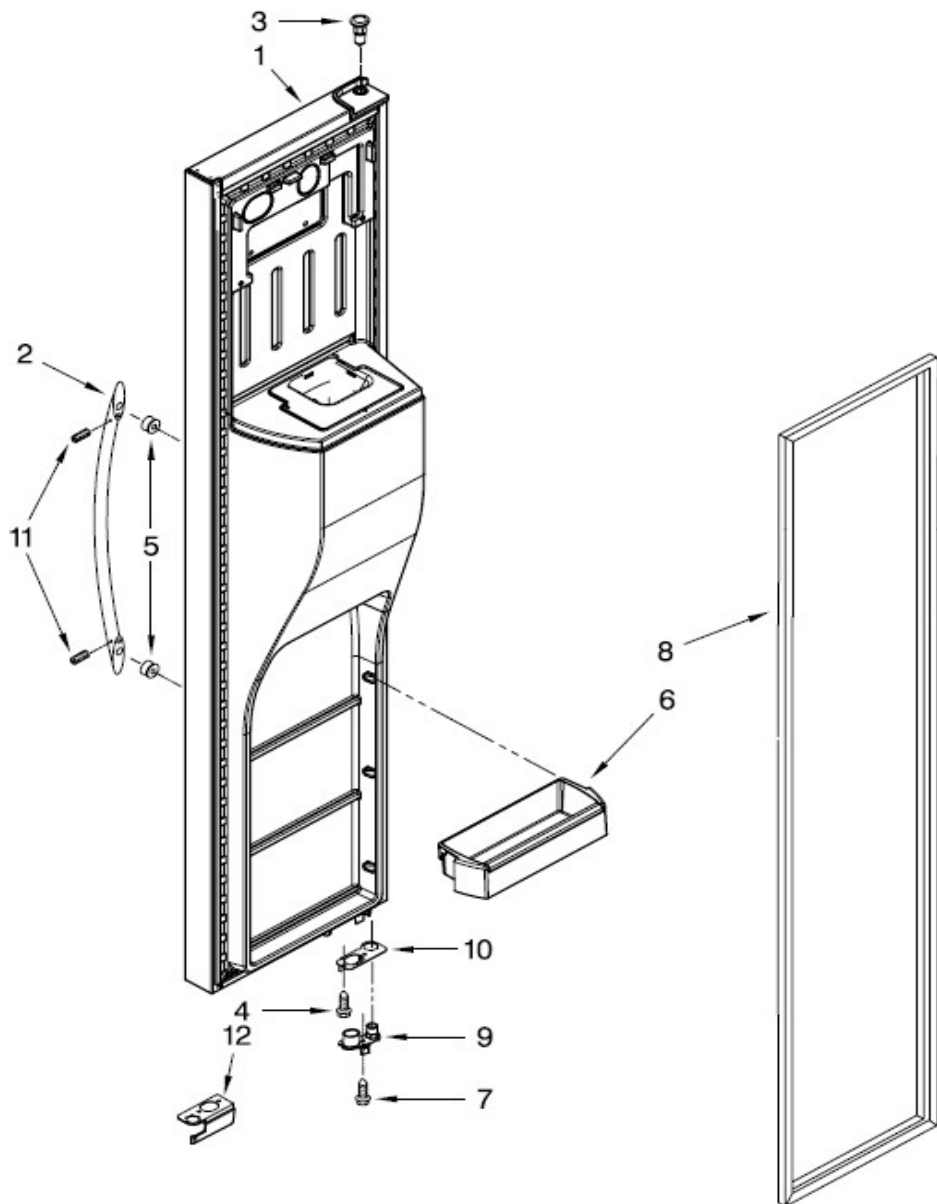

Distribuidor Autorizado

SurteRápido.com

Venta de Refacciones
Electrodomesticas

Refrigerador Whirlpool WD6971Y00