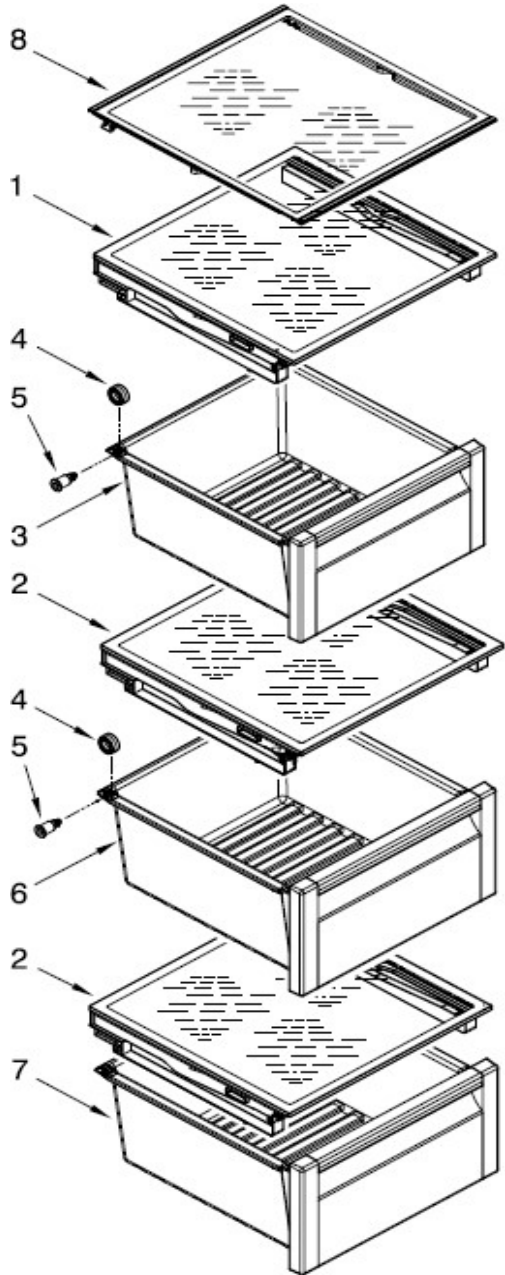

Distribuidor Autorizado

SurteRápido.com

Venta de Refacciones
Electrodomesticas

Refrigerador Whirlpool WD6971Y00

Refrigerador Whirlpool WD6971Y00

No. Ilus.	DESCRIPCIÓN	No. de Parte
1	Liner (Not A Serviceable Part)	***
2	Escutcheon, Meat Pan Control	W10260988
3	Slide, Meat Pan Control	W10260989
4	Air Diffuser Assembly	W10251495
5	Air Diffuser Cover	W10260409
6	Switch Rocker Arm	C3680314
7	Reservoir	W10366790
8	LED Light Assy	W10279030
9	Thermistor	W10316760
10	Air Filter Housing	W10342986
11	Air Filter	W10315189
12	Air Filter Cover	W10340015
13	Housing, Water Filter	W10238123
14	Cover, Thermistor	W10356630
15	Connector, 1/4 x 5/16	W10271543
16	Cover, Water Filter	W10260405
17	Water Filter	W10295370

Refrigerador Whirlpool WD6971Y00

Refrigerador Whirlpool WD6971Y00

No. Ilus.	DESCRIPCIÓN	No. de Parte
1	Shelf, Snack Pan	W10290493
2	Cover, Assy	W10282541
3	Snack Pan Also Order 4 & 5	W10256800
4	Roller	W10278139
5	Axle, Roller	W10257246
6	Crisper Pan Also Order 4 & 5	W10256801
7	Meat Pan Also Order 4 & 5	W10256802
8	Shelf Assy	W10276663