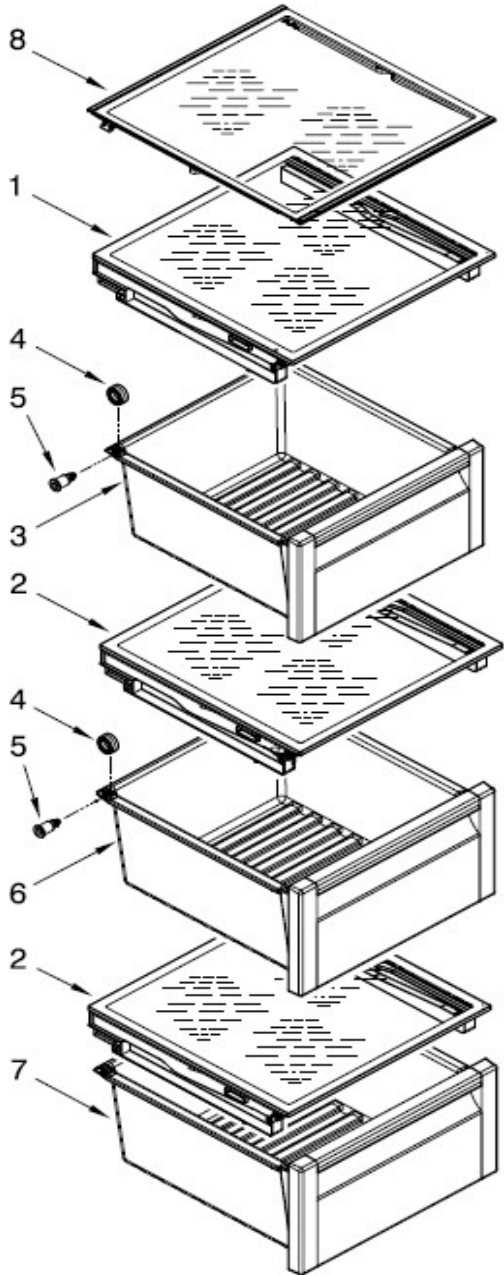

Distribuidor Autorizado

SurteRápido.com

Venta de Refacciones
Electrodomesticas

Refrigerador Whirlpool WD6971Y01

Refrigerador Whirlpool WD6971Y01

No. Ilus.	DESCRIPCIÓN	No. de Parte
1	Liner (Not A Serviceable Part)	***
2	Escutcheon, Meat Pan Control	W10260988
3	Slide, Meat Pan Control	W10260989
4	Air Diffuser Assembly	W10251495
5	Air Diffuser Cover	W10260409
6	Switch Rocker Arm	C3680314
7	Reservoir	W10366790
8	LED Light Assy	W10279030
9	Thermistor	W10316760
10	Air Filter Housing	W10342986
11	Air Filter	W10315189
12	Air Filter Cover	W10340015
13	Housing, Water Filter	W10238123
14	Cover, Thermistor	W10356630
15	Connector, 1/4 x 5/16	W10271543
16	Cover, Water Filter	W10260405
17	Water Filter	W10295370

Refrigerador Whirlpool WD6971Y01

Refrigerador Whirlpool WD6971Y01

No. Ilus.	DESCRIPCIÓN	No. de Parte
1	Shelf, Snack Pan	W10290493
2	Cover, Assy	W10282541
3	Snack Pan Also Order 4 & 5	W10256800
4	Roller	W10278139
5	Axle, Roller	W10257246
6	Crisper Pan Also Order 4 & 5	W10256801
7	Meat Pan Also Order 4 & 5	W10256802
8	Shelf Assy	W10276663