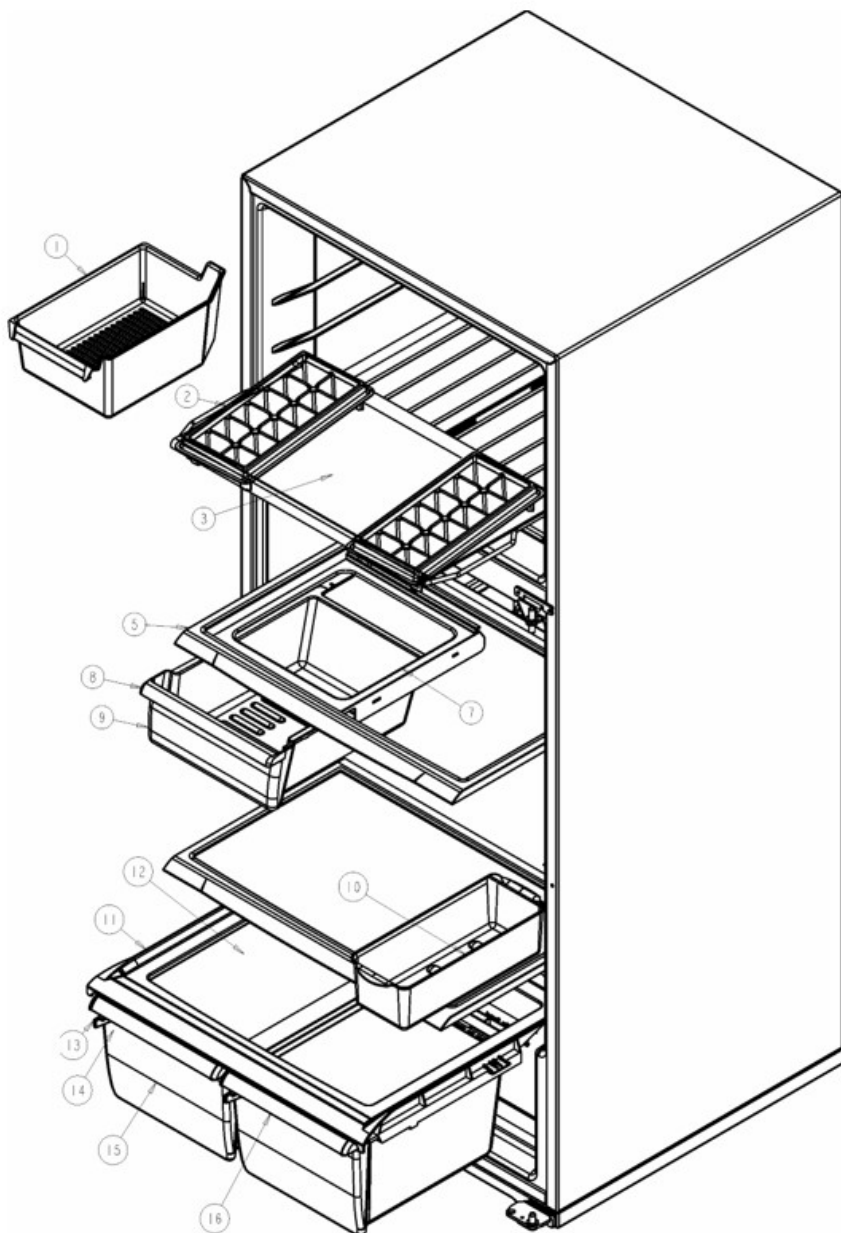

Distribuidor Autorizado

SurteRápido.com

Venta de Refacciones
Electrodomesticas

Refrigerador Whirlpool WD6971Y01

Refrigerador Whirlpool WD6971Y01

No. Ilus.	DESCRIPCIÓN	No. de Parte
2	Front Roller	2150304
4	Roller (Rear)	12477102
5	Axle, Roller	12477202
6	Rivet, Roller	W10285005
8	Bracket, Foot	W10257186
9	Foot, Brake	W10141622
11	Valve, Inlet	W10238100
12	Hinge, Top (FC) Apollo Grey	W10249922
13	Hinge, Top (RC) Apollo Grey	W10249925
14	Screw	***
15	Bottom Hinge (FC) Apollo Grey	W10249943
16	Bottom Hinge (RC) Apollo Grey	W10257209
17	Door Closer (RC) Apollo Grey	W10257197
18	Screw	***
19	Clamp, Service Cord	W10279839
20	Cover, Unit	W10257325
21	Filler, Wrapper Apollo Grey	12587703AP
22	Grille Midnight Grey	W10257234
23	Screw	***
24	Door Closer (FC) Midnight Grey	W10257200
25	Screw	***
26	Tube, Filter Inlet	W10277956
27	Tube, Filter Outlet	W10277957
28	Drain Fitting	***
29	Extension Tube	***
30	Cabinet (Not A Serviceable Part)	***
31	Control Elek Minotaur	W10268630
32	Cover	12957702

Distribuidor Autorizado

SurteRápido.com

Venta de Refacciones
Electrodomesticas

Refrigerador Whirlpool WD6971Y01

Refrigerador Whirlpool WD6971Y01

No. Ilus.	DESCRIPCIÓN	No. de Parte
1	Liner (Not A Serviceable Part)	***
2	Escutcheon, Meat Pan Control	W10260988
3	Slide, Meat Pan Control	W10260989
4	Air Diffuser Assembly	W10251495
5	Air Diffuser Cover	W10260409
6	Switch Rocker Arm	C3680314
7	Reservoir	W10366790
8	LED Light Assy	W10279030
9	Thermistor	W10316760
10	Air Filter Housing	W10342986
11	Air Filter	W10315189
12	Air Filter Cover	W10340015
13	Housing, Water Filter	W10238123
14	Cover, Thermistor	W10356630
15	Connector, 1/4 x 5/16	W10271543
16	Cover, Water Filter	W10260405
17	Water Filter	W10295370