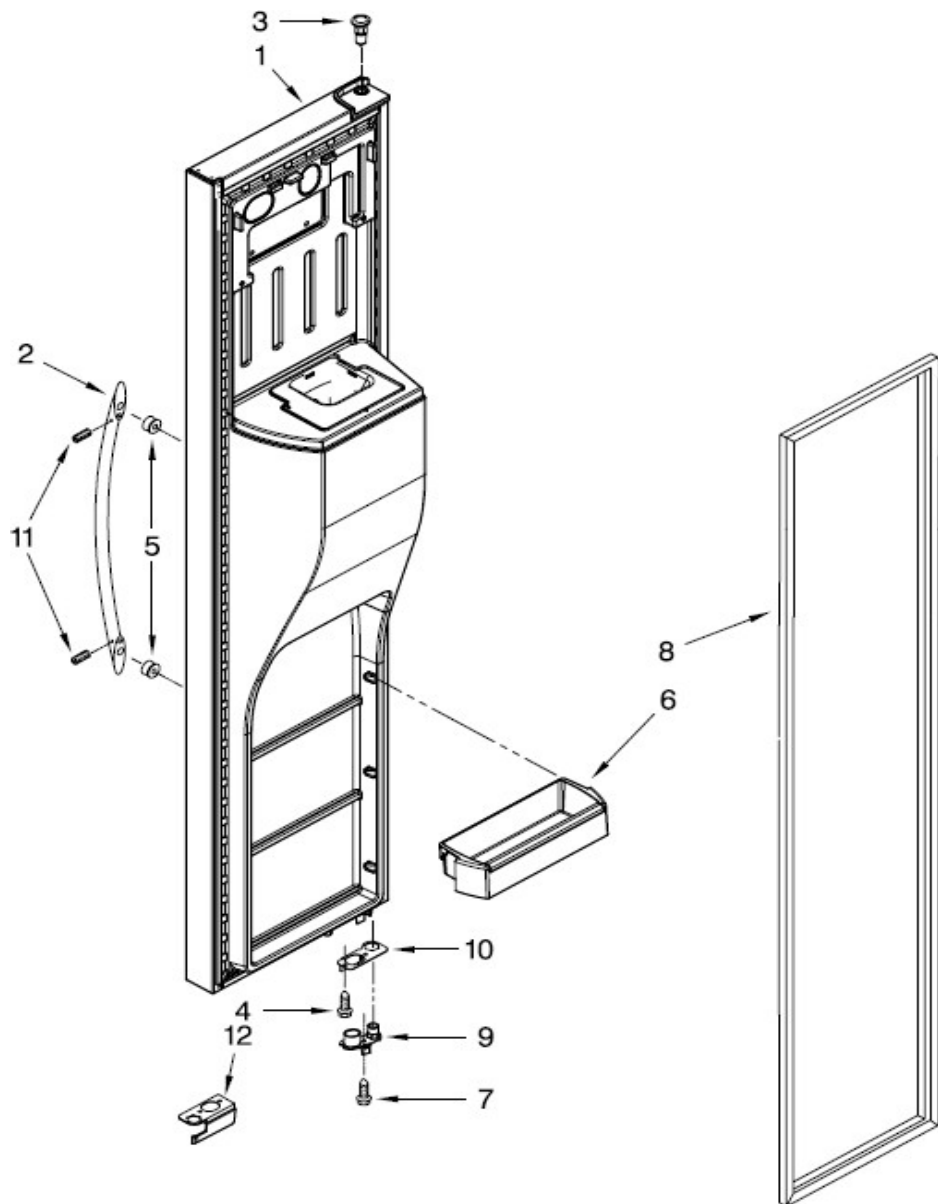

Distribuidor Autorizado

SurteRápido.com

Venta de Refacciones
Electrodomesticas

Refrigerador Whirlpool WD6971Y01