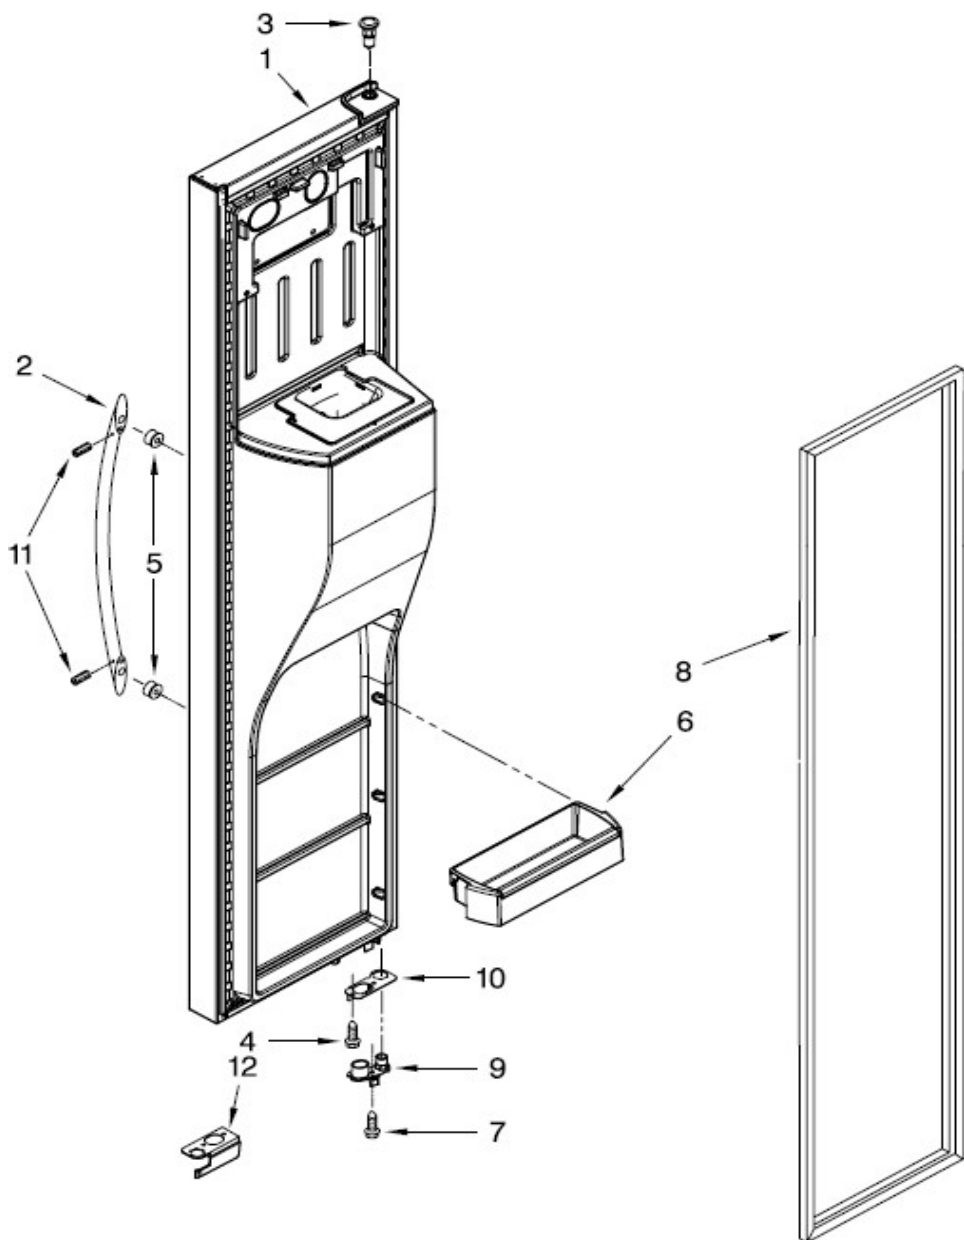

Distribuidor Autorizado

SurteRápido.com

Venta de Refacciones
Electrodomesticas

Refrigerador Whirlpool WD6971Y02