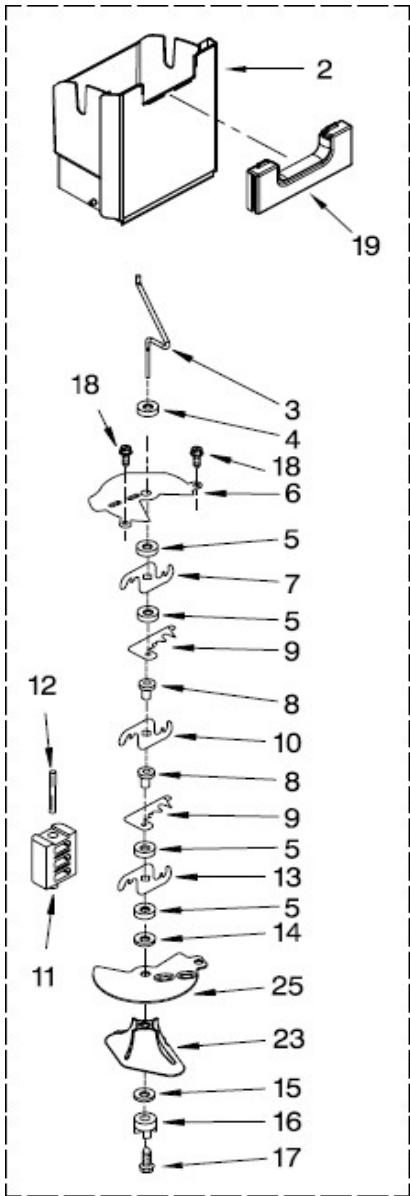

Refrigerador Whirlpool WD6971Y02