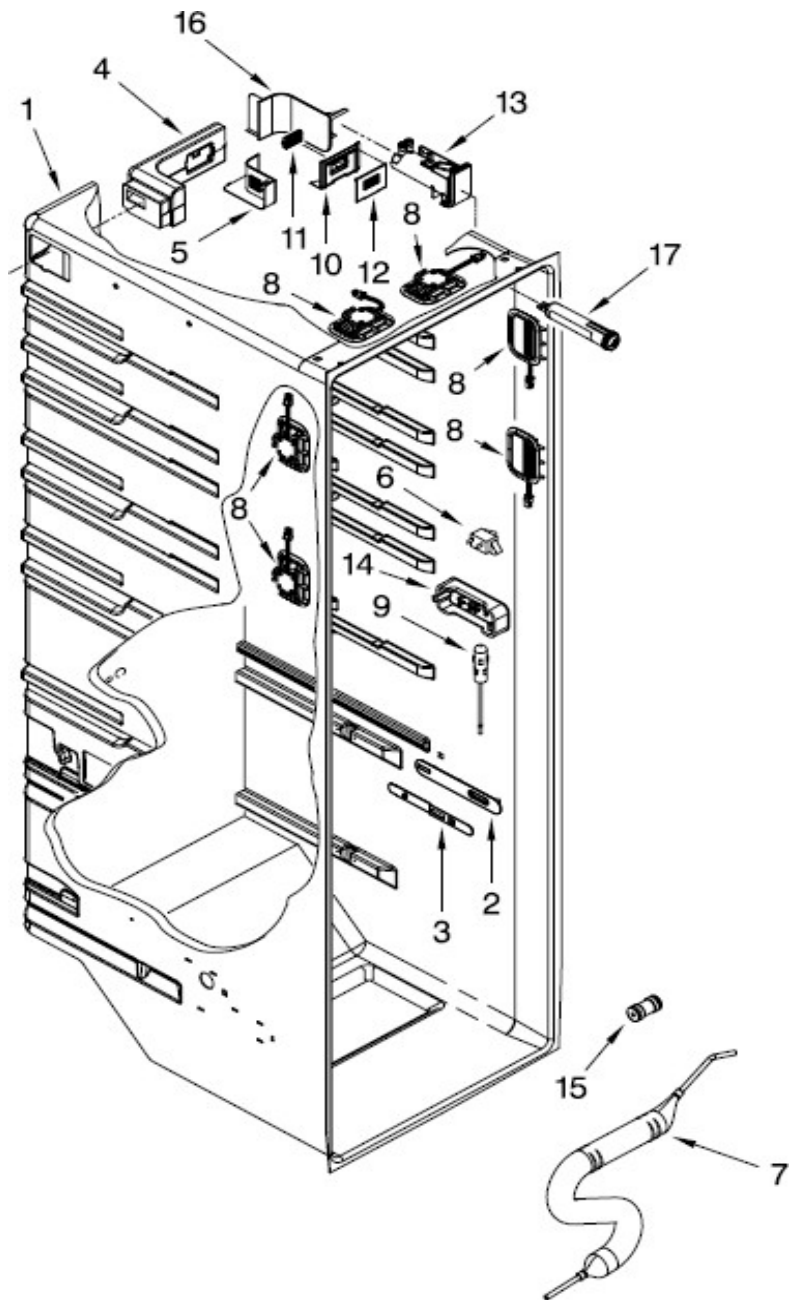

Distribuidor Autorizado

SurteRápido.com

Venta de Refacciones
Electrodomesticas

Refrigerador Whirlpool WD6971Y02