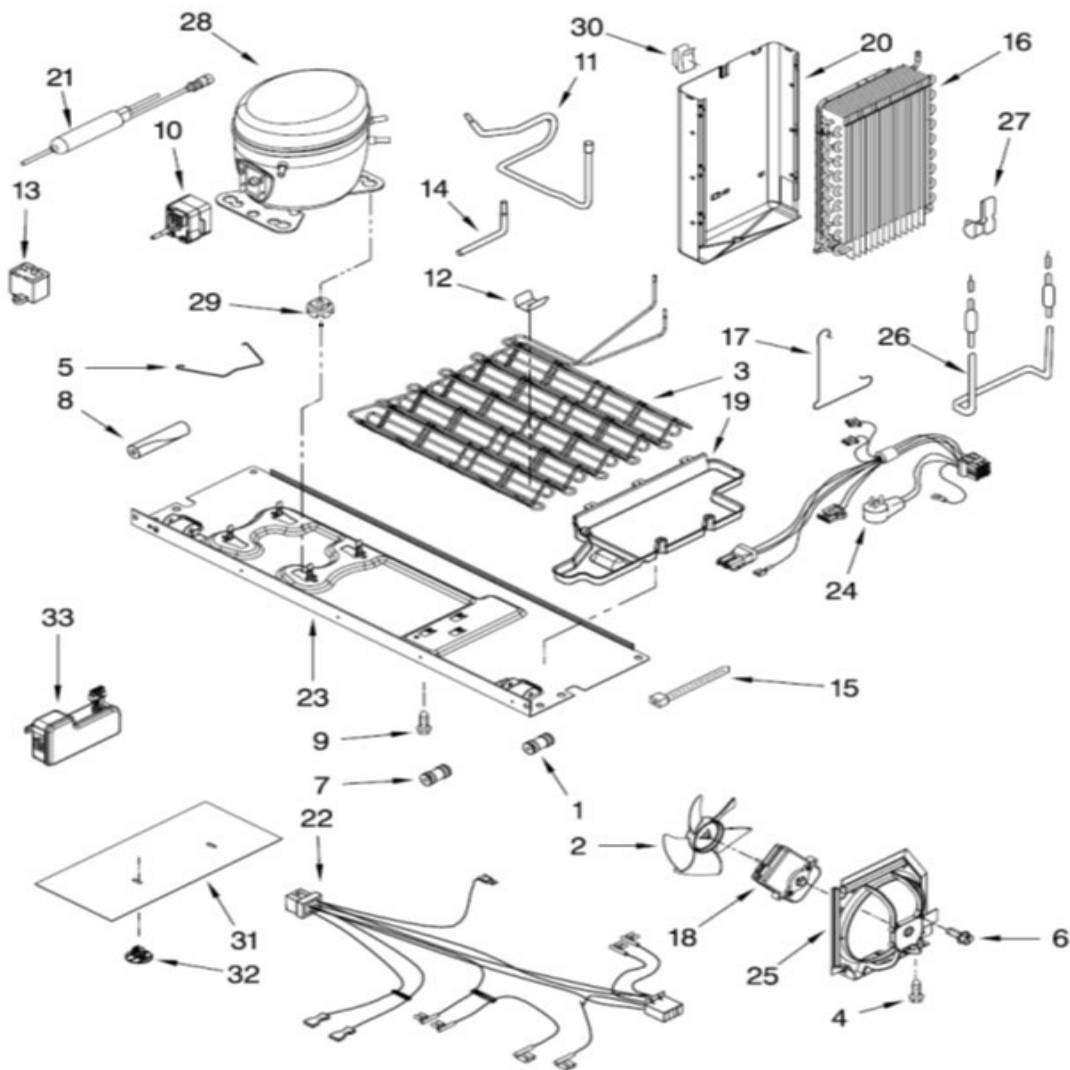

Distribuidor Autorizado

SurteRápido.com

Venta de Refacciones
Electrodomesticas

Refrigerador Whirlpool WD6971Y02