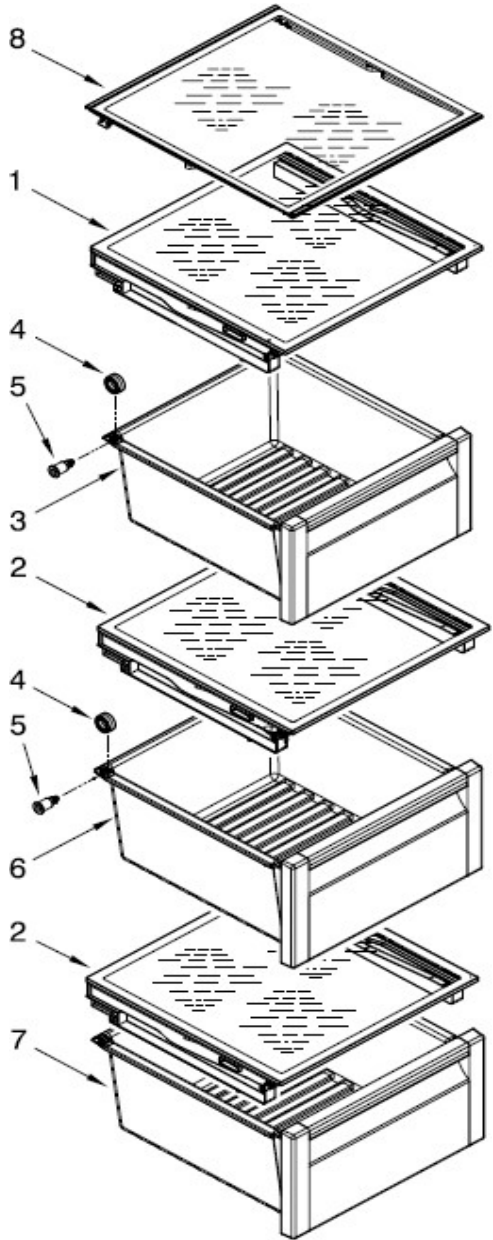

Distribuidor Autorizado

SurteRápido.com

Venta de Refacciones
Electrodomesticas

Refrigerador Whirlpool WD6971Y02

Refrigerador Whirlpool WD6971Y02

| No. Ilus. | DESCRIPCIÓN | No. de Parte |
|------------------|--------------------------------|---------------------|
| 1 | Liner (Not A Serviceable Part) | *** |
| 2 | Escutcheon, Meat Pan Control | W10260988 |
| 3 | Slide, Meat Pan Control | W10260989 |
| 4 | Air Diffuser Assembly | W10251495 |
| 5 | Air Diffuser Cover | W10260409 |
| 6 | Switch Rocker Arm | C3680314 |
| 7 | Reservoir | W10366790 |
| 8 | LED Light Assy | W10279030 |
| 9 | Thermistor | W10316760 |
| 10 | Air Filter Housing | W10342986 |
| 11 | Air Filter | W10315189 |
| 12 | Air Filter Cover | W10340015 |
| 13 | Housing, Water Filter | W10238123 |
| 14 | Cover, Thermistor | W10356630 |
| 15 | Connector, 1/4 x 5/16 | W10271543 |
| 16 | Cover, Water Filter | W10260405 |
| 17 | Water Filter | W10295370 |

Refrigerador Whirlpool WD6971Y02

Refrigerador Whirlpool WD6971Y02

| No. Ilus. | DESCRIPCIÓN | No. de Parte |
|------------------|------------------------------|---------------------|
| 1 | Shelf, Snack Pan | W10290493 |
| 2 | Cover, Assy | W10282541 |
| 3 | Snack Pan Also Order 4 & 5 | W10256800 |
| 4 | Roller | W10278139 |
| 5 | Axle, Roller | W10257246 |
| 6 | Crisper Pan Also Order 4 & 5 | W10256801 |
| 7 | Meat Pan Also Order 4 & 5 | W10256802 |
| 8 | Shelf Assy | W10276663 |