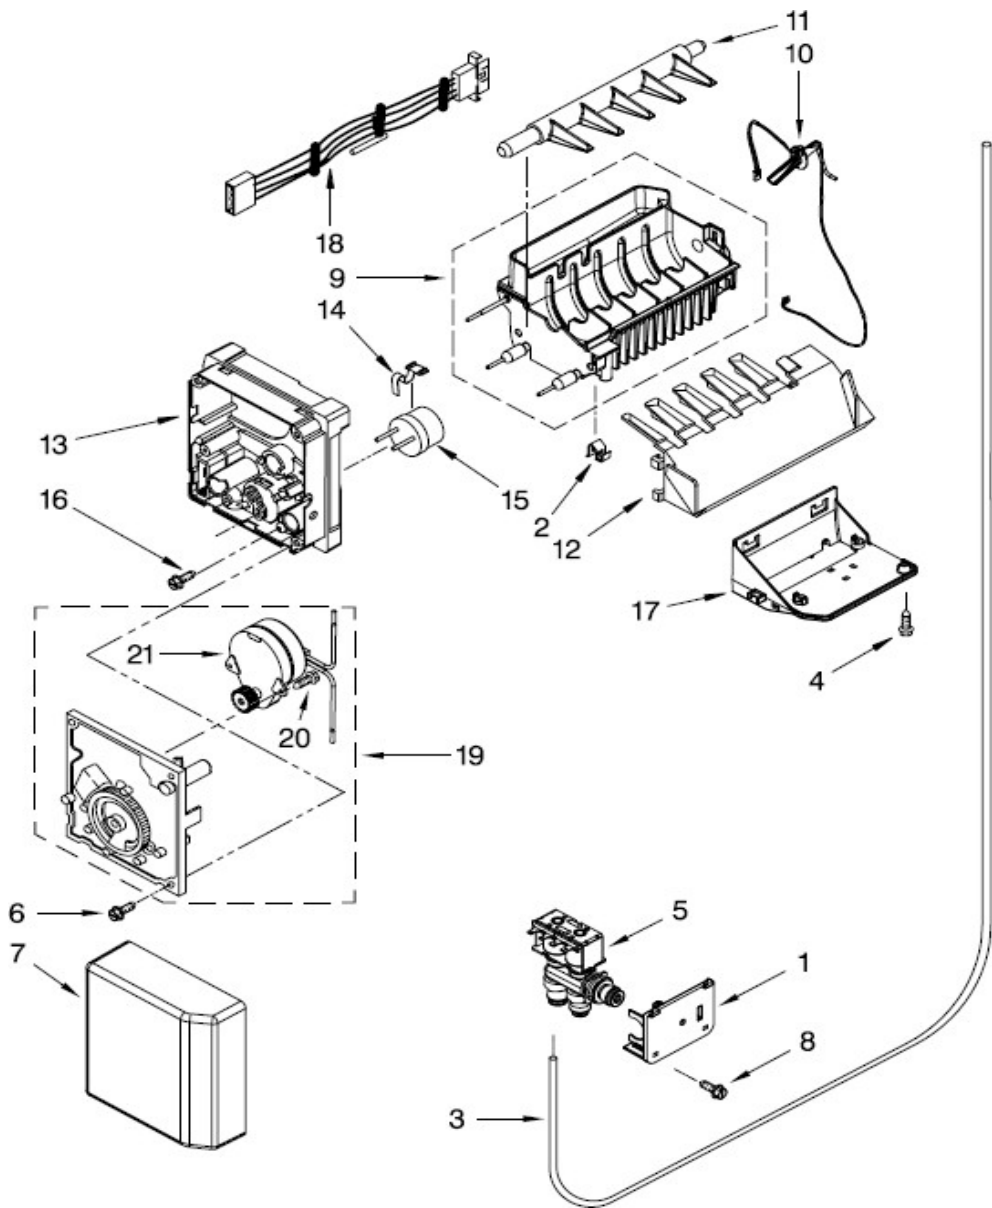

Refrigerador Whirlpool WD6971Y02