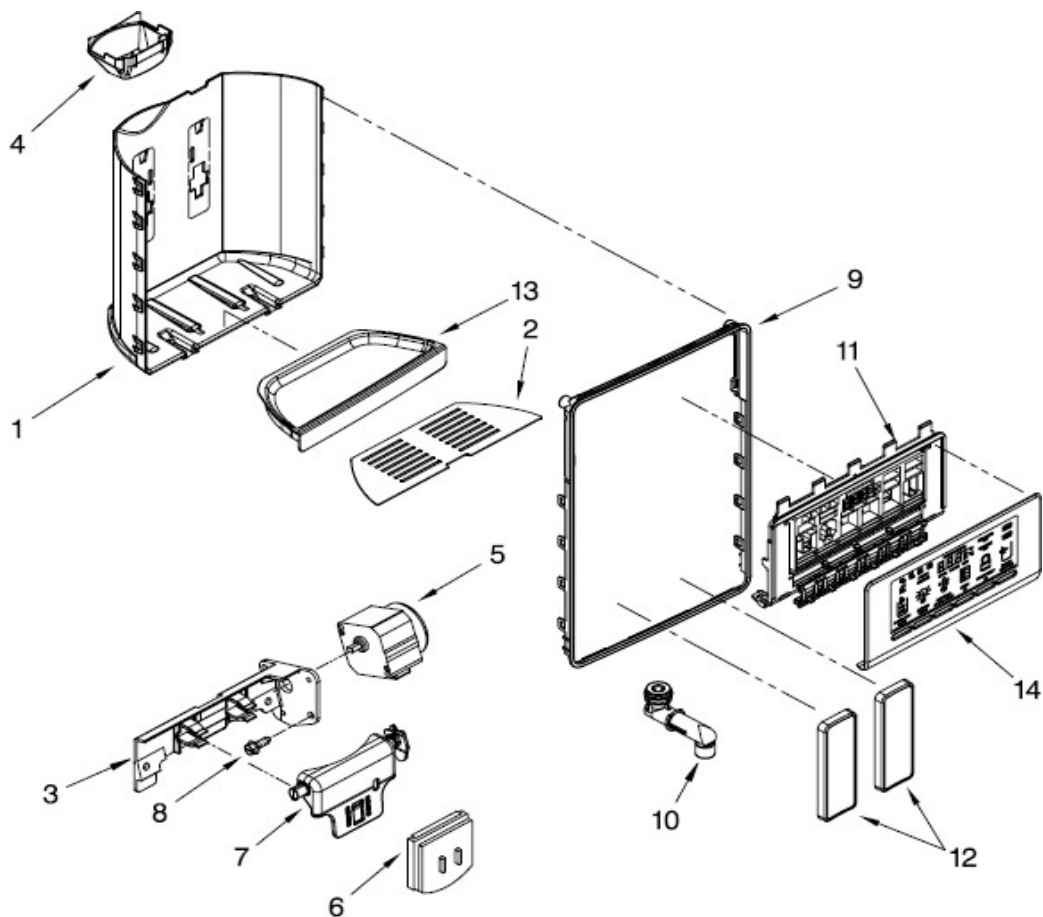

Distribuidor Autorizado

SurteRápido.com

Venta de Refacciones
Electrodomesticas

Refrigerador Whirlpool WD6971Y02