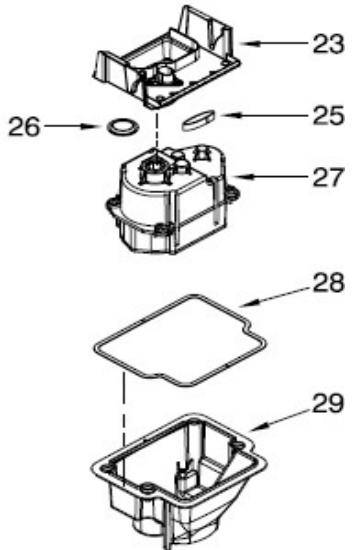

Refrigerador Whirlpool WD6971Y02