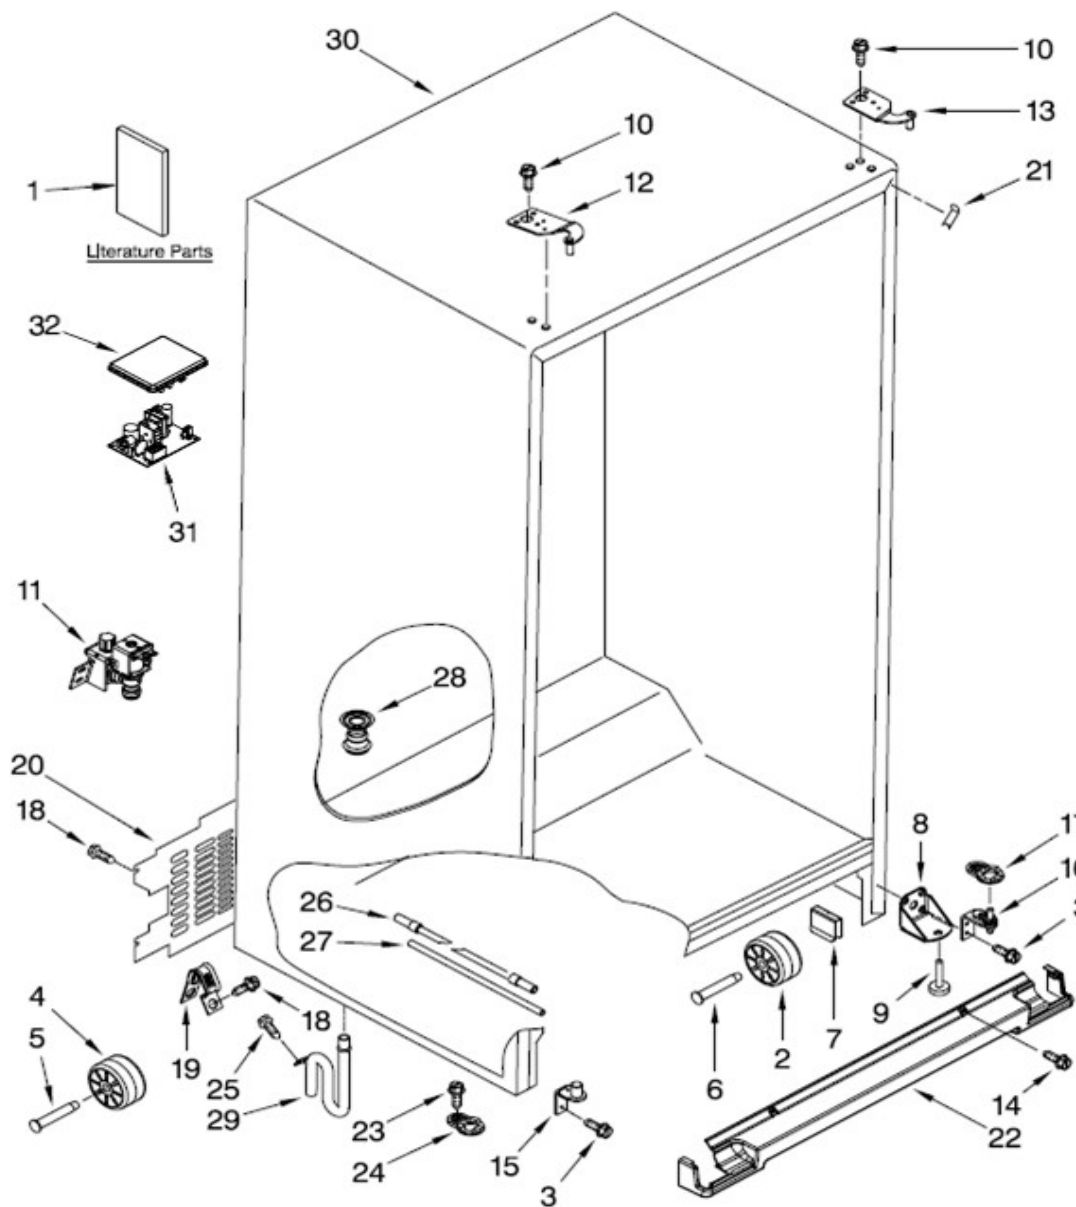

Distribuidor Autorizado

SurteRápido.com

Venta de Refacciones
Electrodomesticas

Refrigerador Whirlpool WD6971Y02

Refrigerador Whirlpool WD6971Y02

| No. Ilus. | DESCRIPCIÓN | No. de Parte |
|------------------|----------------------------------|---------------------|
| 1 | Literature Parts | *** |
| 2 | Front Roller | 2150304 |
| 3 | Screw | *** |
| 4 | Roller (Rear) | 12477102 |
| 5 | Axle, Roller | 12477202 |
| 6 | Rivet, Roller | W10285005 |
| 8 | Bracket, Foot | W10257186 |
| 9 | Foot, Brake | W10141622 |
| 11 | Valve, Inlet | W10238100 |
| 12 | Hinge, Top (FC) Apollo Grey | W10249922 |
| 13 | Hinge, Top (RC) Apollo Grey | W10249925 |
| 15 | Bottom Hinge (FC) Apollo Grey | W10249943 |
| 16 | Bottom Hinge (RC) Apollo Grey | W10257209 |
| 17 | Door Closer (RC) Apollo Grey | W10257197 |
| 19 | Clamp, Service Cord | W10279839 |
| 20 | Cover, Unit | W10257325 |
| 21 | Filler, Wrapper Apollo Grey | 12587703AP |
| 22 | Grille Midnight Grey | W10257234 |
| 24 | Door Closer (FC) Midnight Grey | W10257200 |
| 26 | Tube, Filter Inlet | W10277956 |
| 27 | Tube, Filter Outlet | W10277957 |
| 28 | Drain Fitting | *** |
| 29 | Extension Tube | *** |
| 30 | Cabinet (Not A Serviceable Part) | *** |
| 31 | Control Elek Minotaur | W10268630 |
| 32 | Cover | 12957702 |