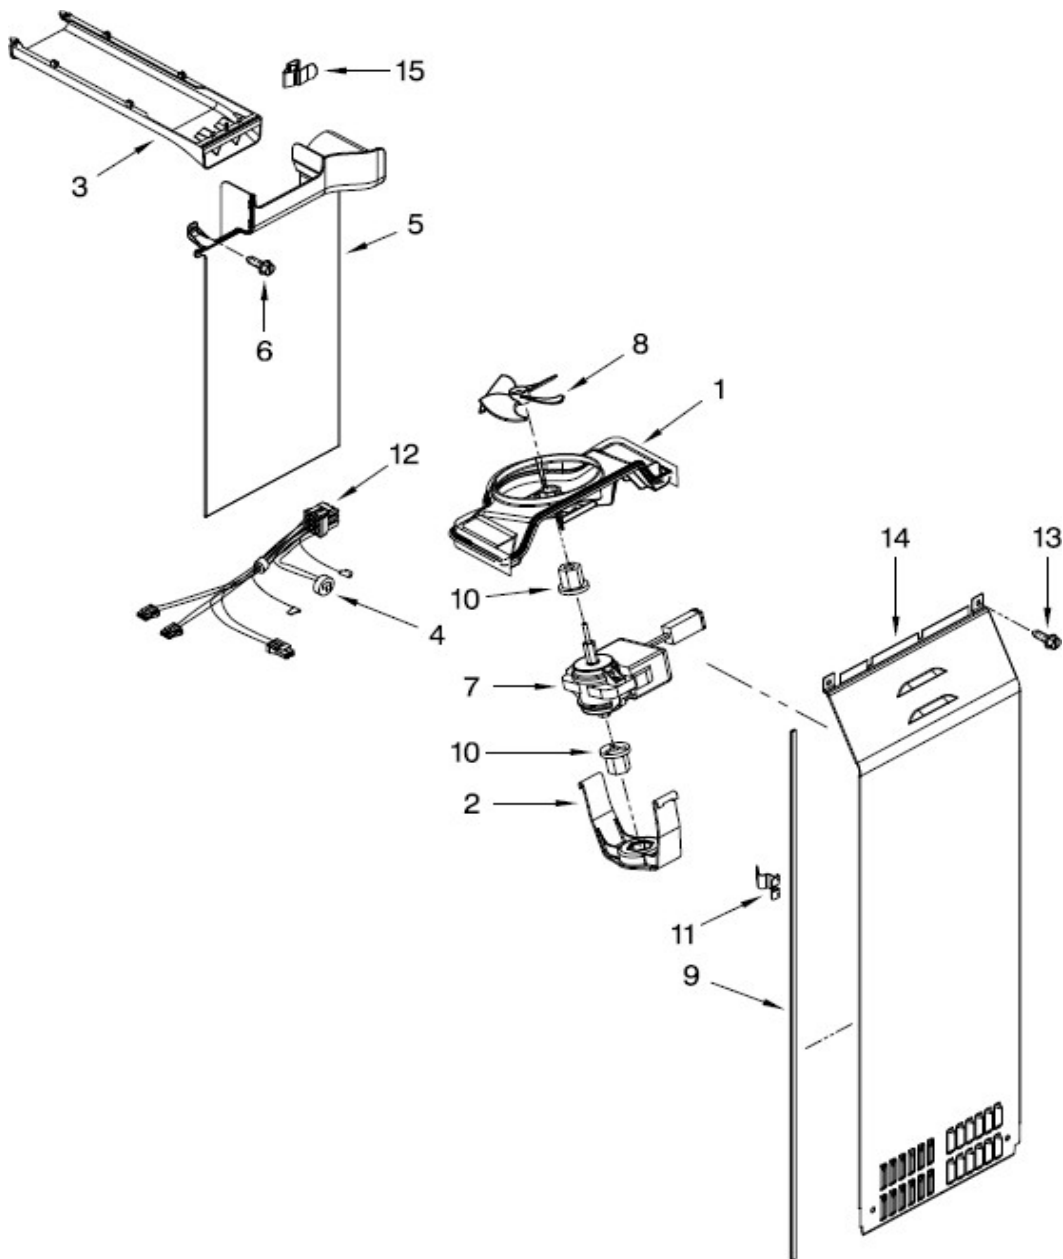

Distribuidor Autorizado

SurteRápido.com

Venta de Refacciones
Electrodomesticas

Refrigerador Whirlpool WD6971Y02