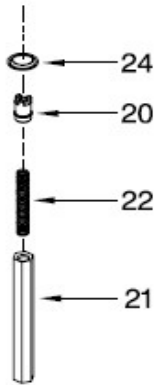

Refrigerador Whirlpool WD6971Y02