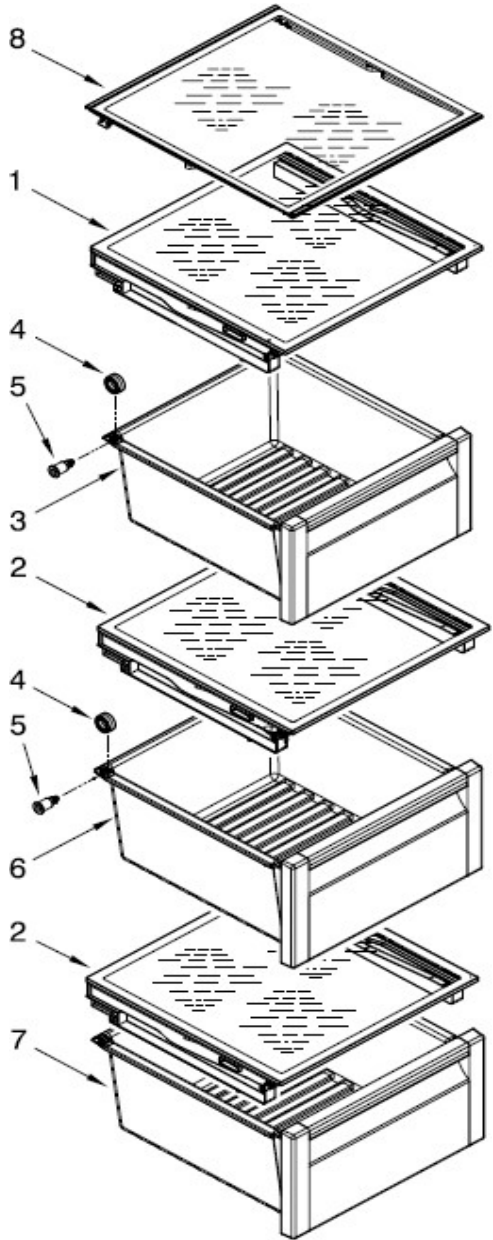

Refrigerador Whirlpool WD6971Y03