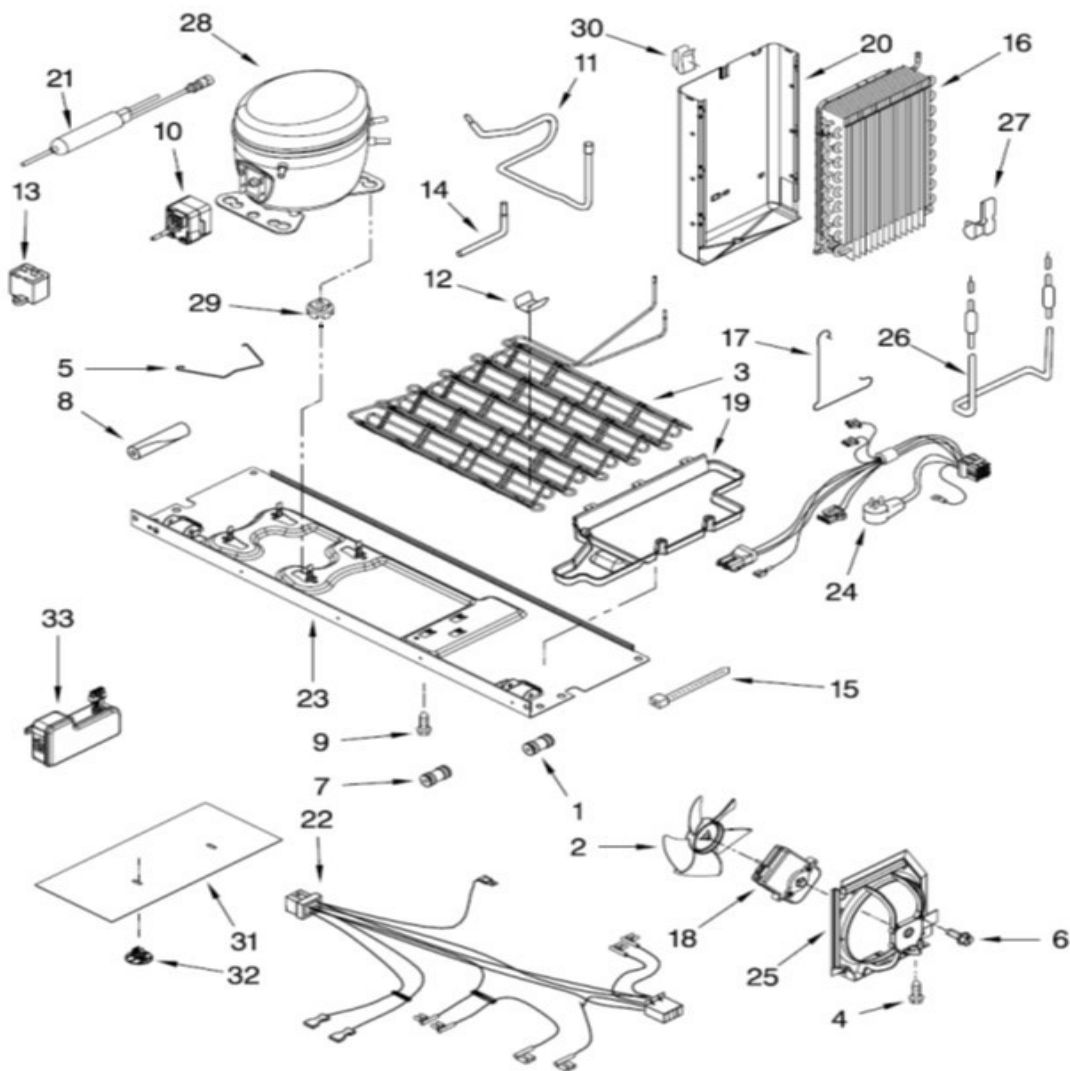

Distribuidor Autorizado

SurteRápido.com

Venta de Refacciones
Electrodomesticas

Refrigerador Whirlpool WD6971Y03