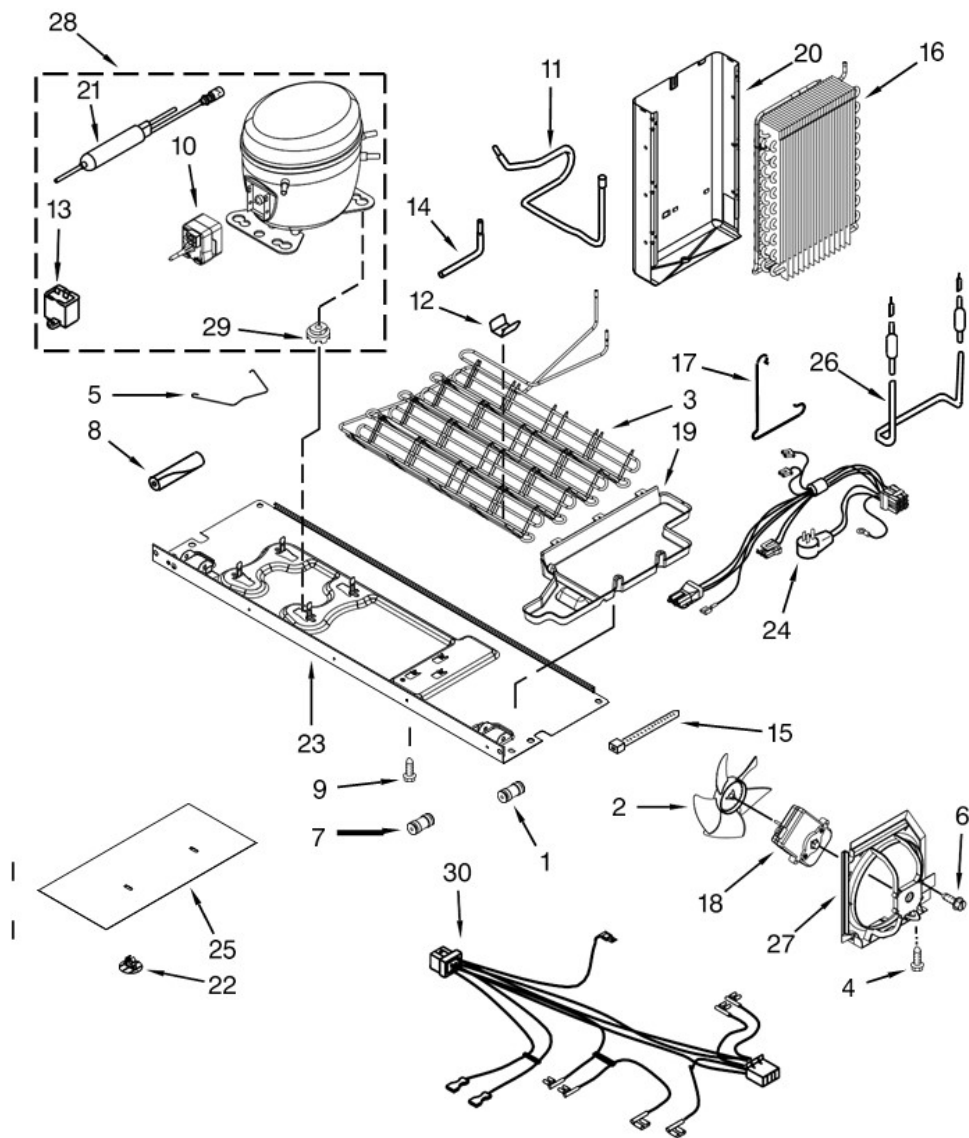

Distribuidor Autorizado

SurteRápido.com

Venta de Refacciones
Electrodomesticas

Refrigerador Whirlpool WD7902Y00