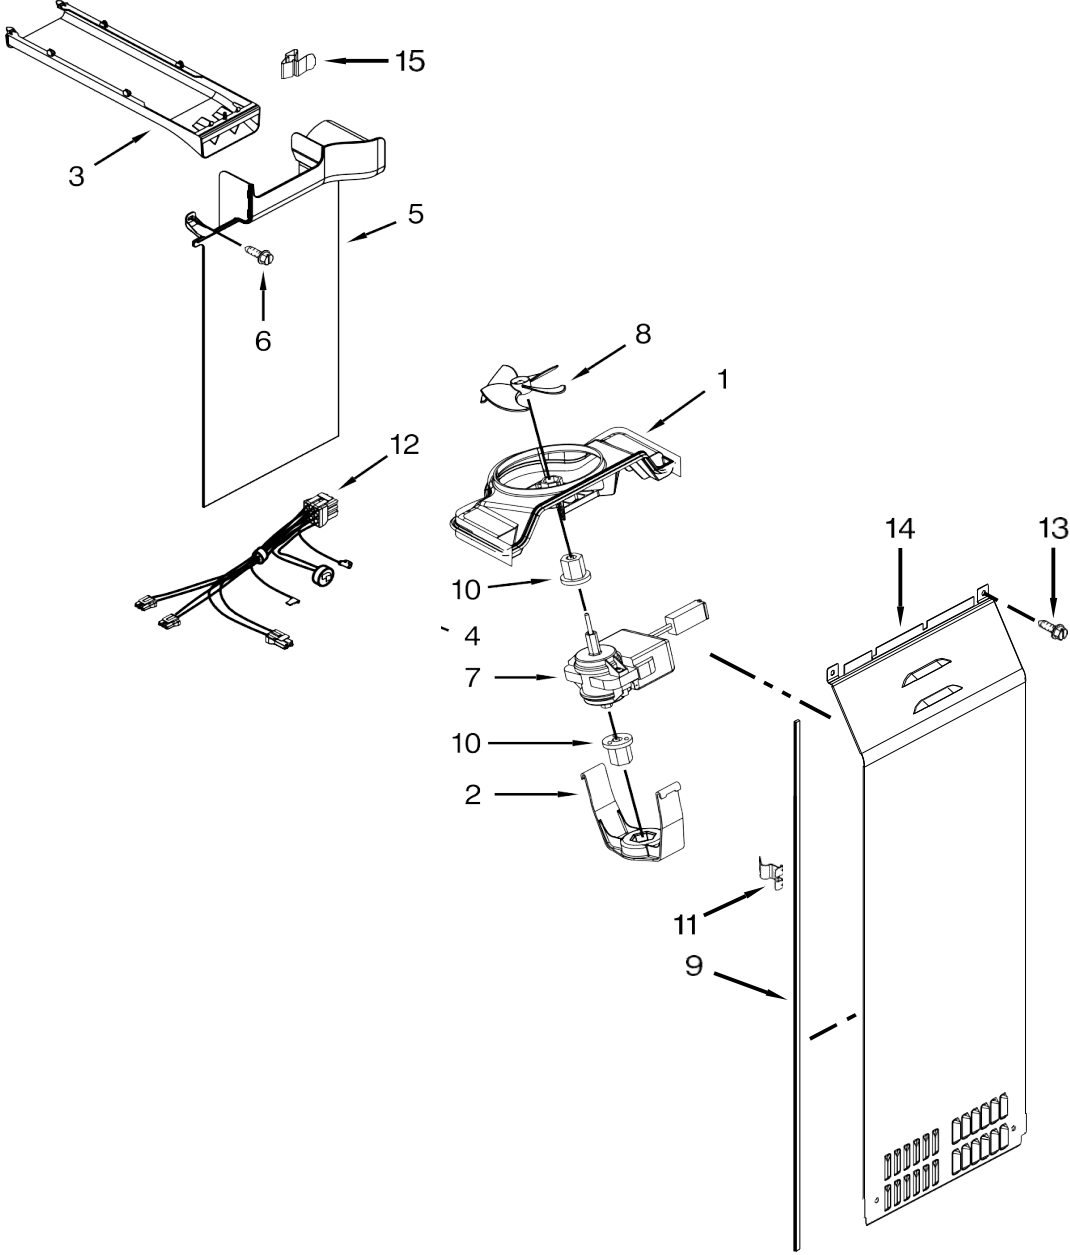

Refrigerador Whirlpool WD7902Y00