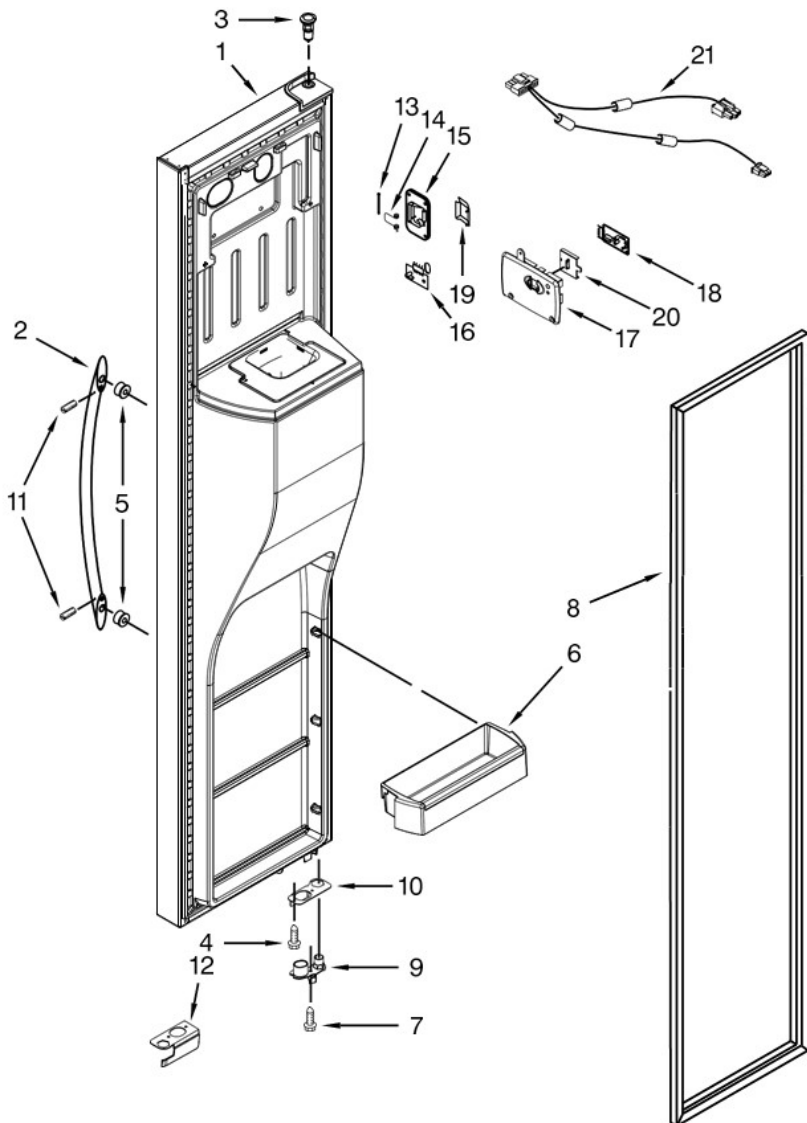

Distribuidor Autorizado

SurteRápido.com

Venta de Refacciones
Electrodomesticas

Refrigerador Whirlpool WD7902Y00