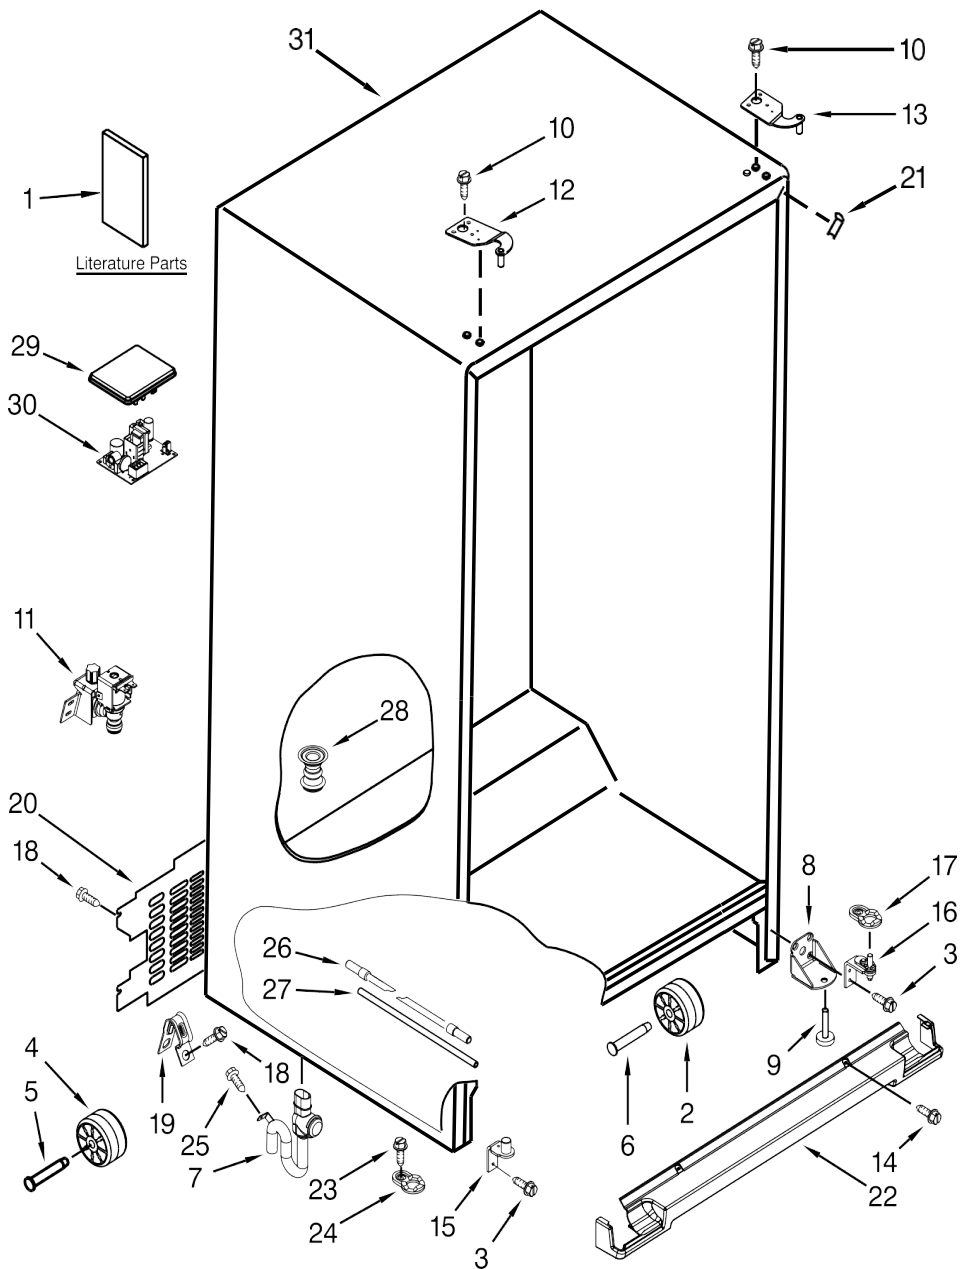

Distribuidor Autorizado

SurteRápido.com

Venta de Refacciones
Electrodomesticas

Refrigerador Whirlpool WD7902Y00

Refrigerador Whirlpool WD7902Y00

No. Ilus.	DESCRIPCIÓN	No. de Parte
1	Literature Parts	No serviceable
2	Roller	2150304
4	Roller	12477102
5	Axle, Roller	12477202
6	Axle, Roller	981125
7	Tube, Drain	W10379525
8	Bracket, Foot	W10900758
9	Brake, Roller	W10141622
11	Valve, Water Dual	W10498992
12	Hinge, Top (FC)	W10901054
13	Hinge, Top (RC)	W10901049
15	Bottom Hinge (FC)	W10249952
16	Bottom Hinge (RC)	W10492501
17	Door Closer (RC)	W10738911
18	Screw	No serviceable
19	Clamp, Power Cord	6-919724
20	Cover, Unit	W10257325
21	Filler, Wrapper	12587703AP
22	Grille	W10713153
23	Screw	No serviceable
24	Door Closer (FC)	W10770893
25	Screw	No serviceable
26	Tube, Filter Inlet	W10279882
27	Tube, Filter Outlet	W10279884
28	Tube, Drain	W10379525
29	Lid, HV Box	12957702
30	Elec. Control	W10446514
31	Cabinet	No serviceable

Distribuidor Autorizado

SurteRápido.com

Venta de Refacciones
Electrodomesticas

Refrigerador Whirlpool WD7902Y00

Refrigerador Whirlpool WD7902Y00

No. Ilus.	DESCRIPCIÓN	No. de Parte
1	Liner	No serviceable
2	Escutcheon, Meat Pan Control	W10260988
3	Slide, Meat Pan Control	W10260989
4	Air Diffuser Assembly	W10869522
5	Air Diffuser Cover	W10457601
6	Switch, Light	W10656773
7	Reservoir	W10366790
8	LED Light Assembly Flat Lens	W10515058
9	Thermistor	W10280385
10	Water Filter, PUR	W10790813
11	Filter, Air	W10315189
12	Air Filter Cover	W10457603
13	Housing, Water Filter	W10844058
14	Cover, Thermistor	W10425252
15	Connector, Water Tube	W10271543
16	Cover, Water Filter	W10300482
17	LED Light Assembly Tapered Lens	W10515057