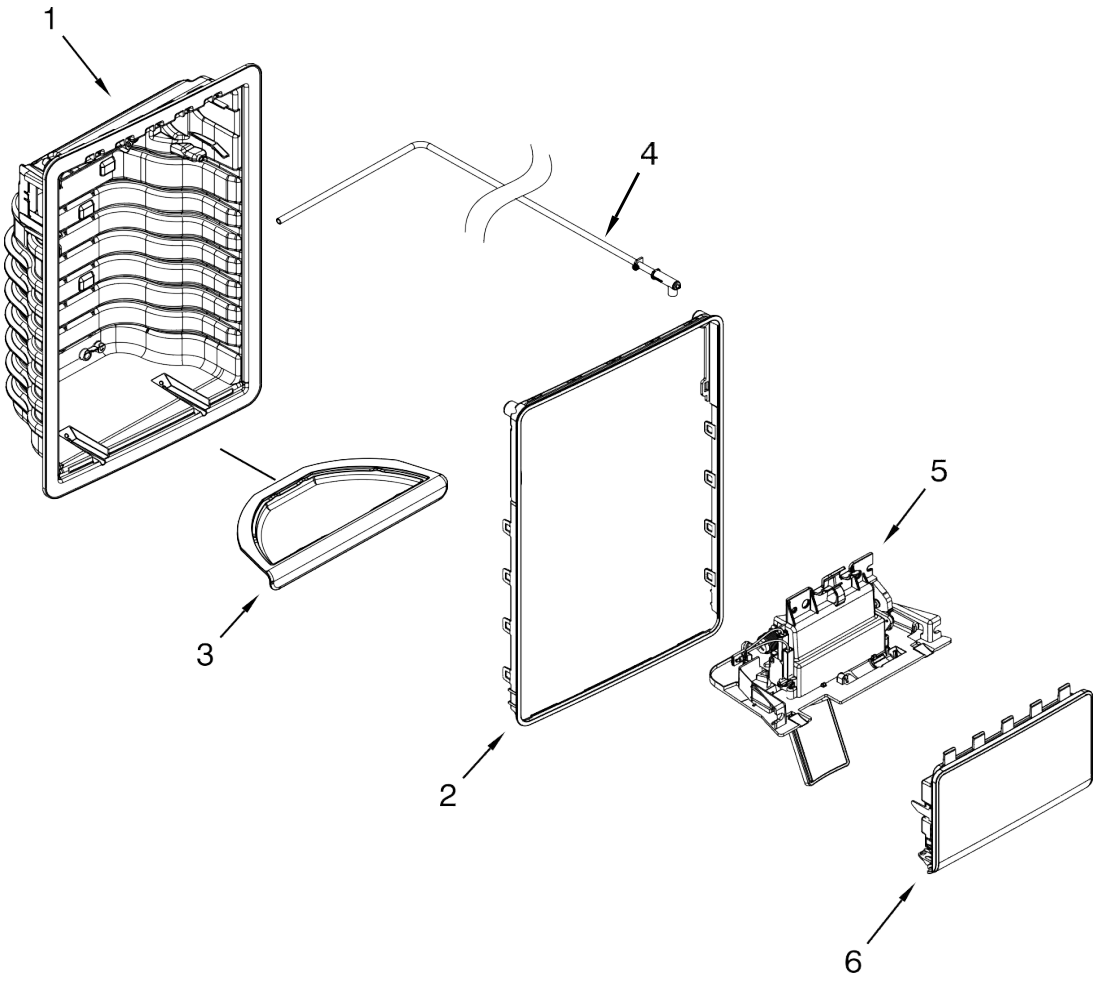

Distribuidor Autorizado

SurteRápido.com

Venta de Refacciones
Electrodomesticas

Refrigerador Whirlpool WD7902Y00

Refrigerador Whirlpool WD7902Y00

No. Ilus.	DESCRIPCIÓN	No. de Parte
1	Freezer Door	W10488421
2	Handle	W10678291
3	Thimble, Top	2200086
4	Screw	No serviceable
5	Screw	No serviceable
6	Door Bin	W10308389
7	Screw	No serviceable
8	Door Gasket Magnetic	W10249917
9	Door Closer, Upper Cam	W10257206
10	Bracket, Door Stop	W10247907
11	Screw	No serviceable
12	Cover, Door Stop	W10632062
13	Pin, Door	2198634
14	Spring, Door	2198635
15	Cover, Emitter	W10258502
16	Circuit Board, Emitter	W10518659
17	Cover, Receiver	W10258502
18	Circuit Board, Receiver	W10518658
19	Emitter, Door	W10258520
20	Slide, Icemaker Shut Off	W10258540
21	Harness, Emitter & Receiver	W10411699