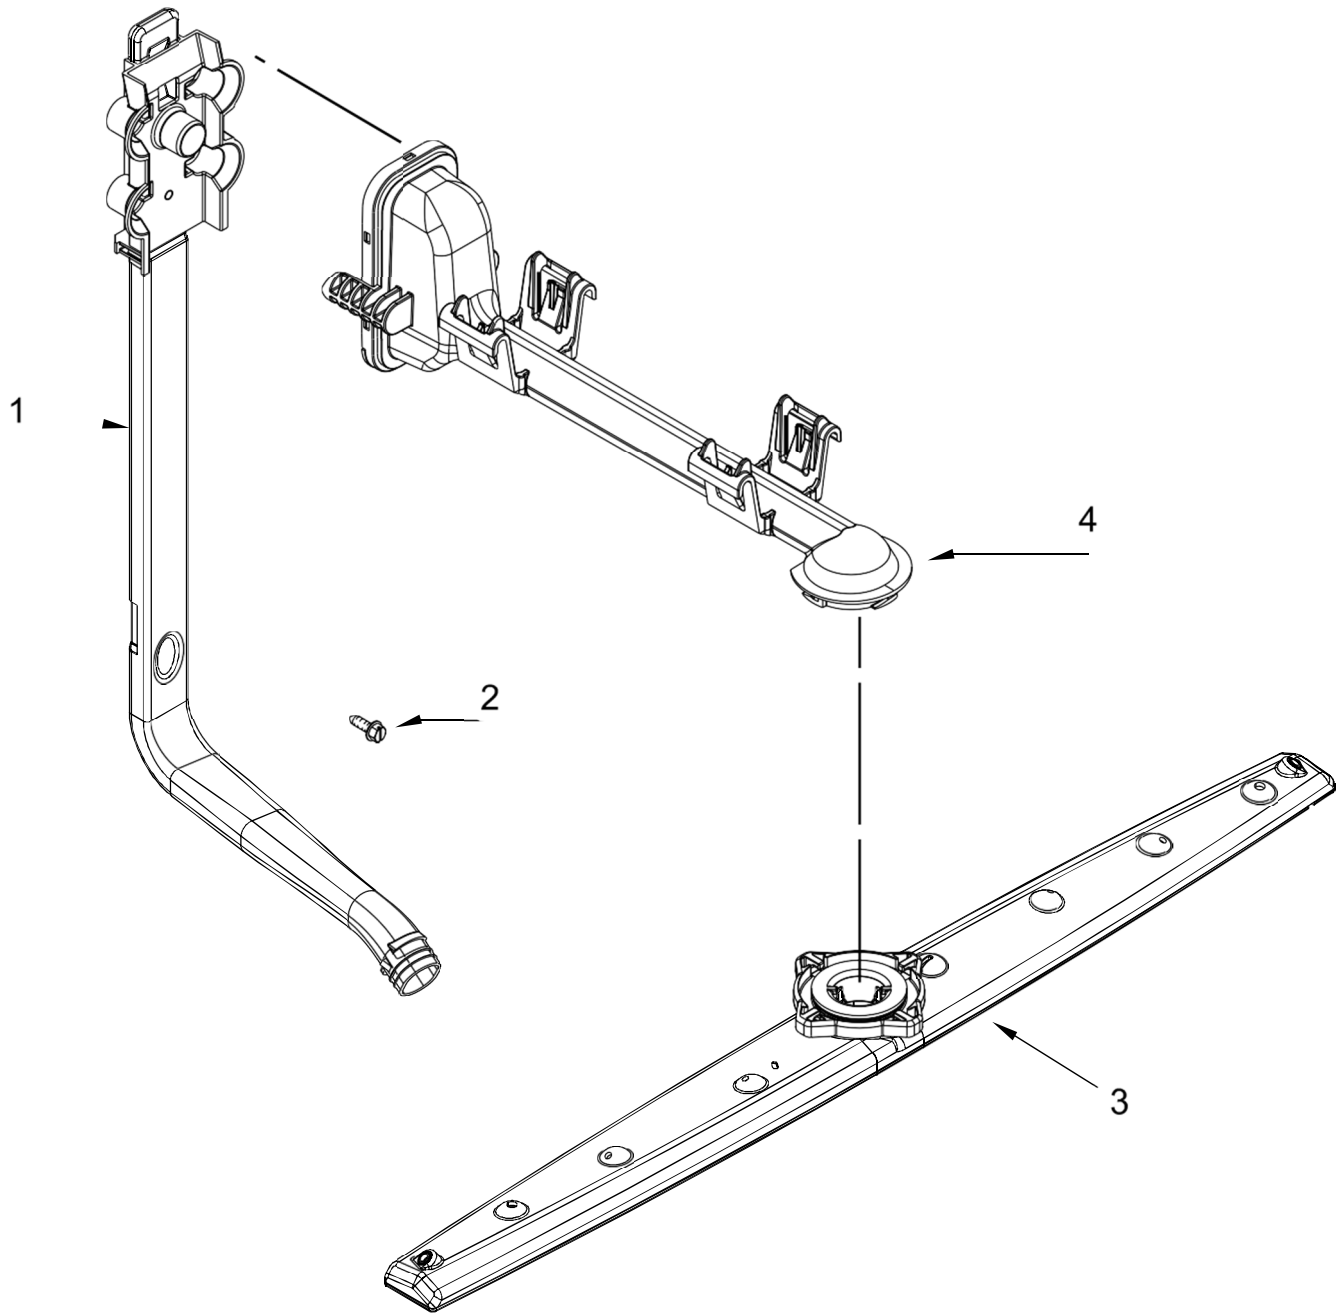

LAVAVAJILLAS WDF330PAHS5