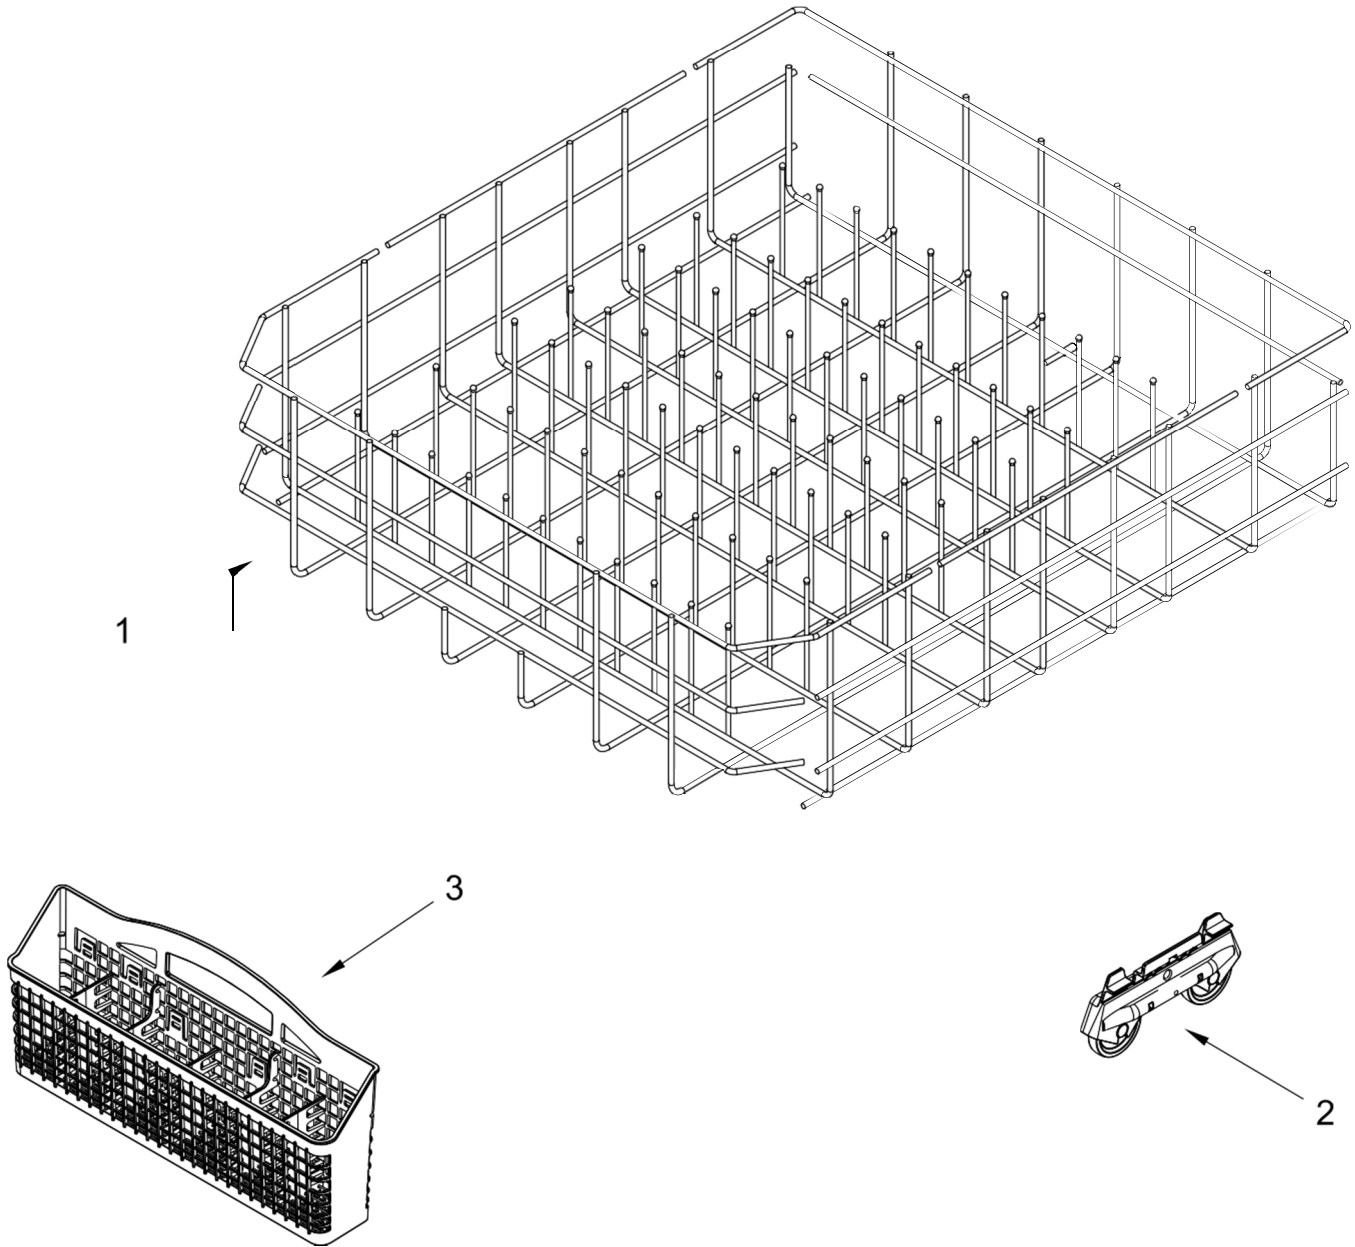

LAVAVAJILLAS WDF330PAHS5