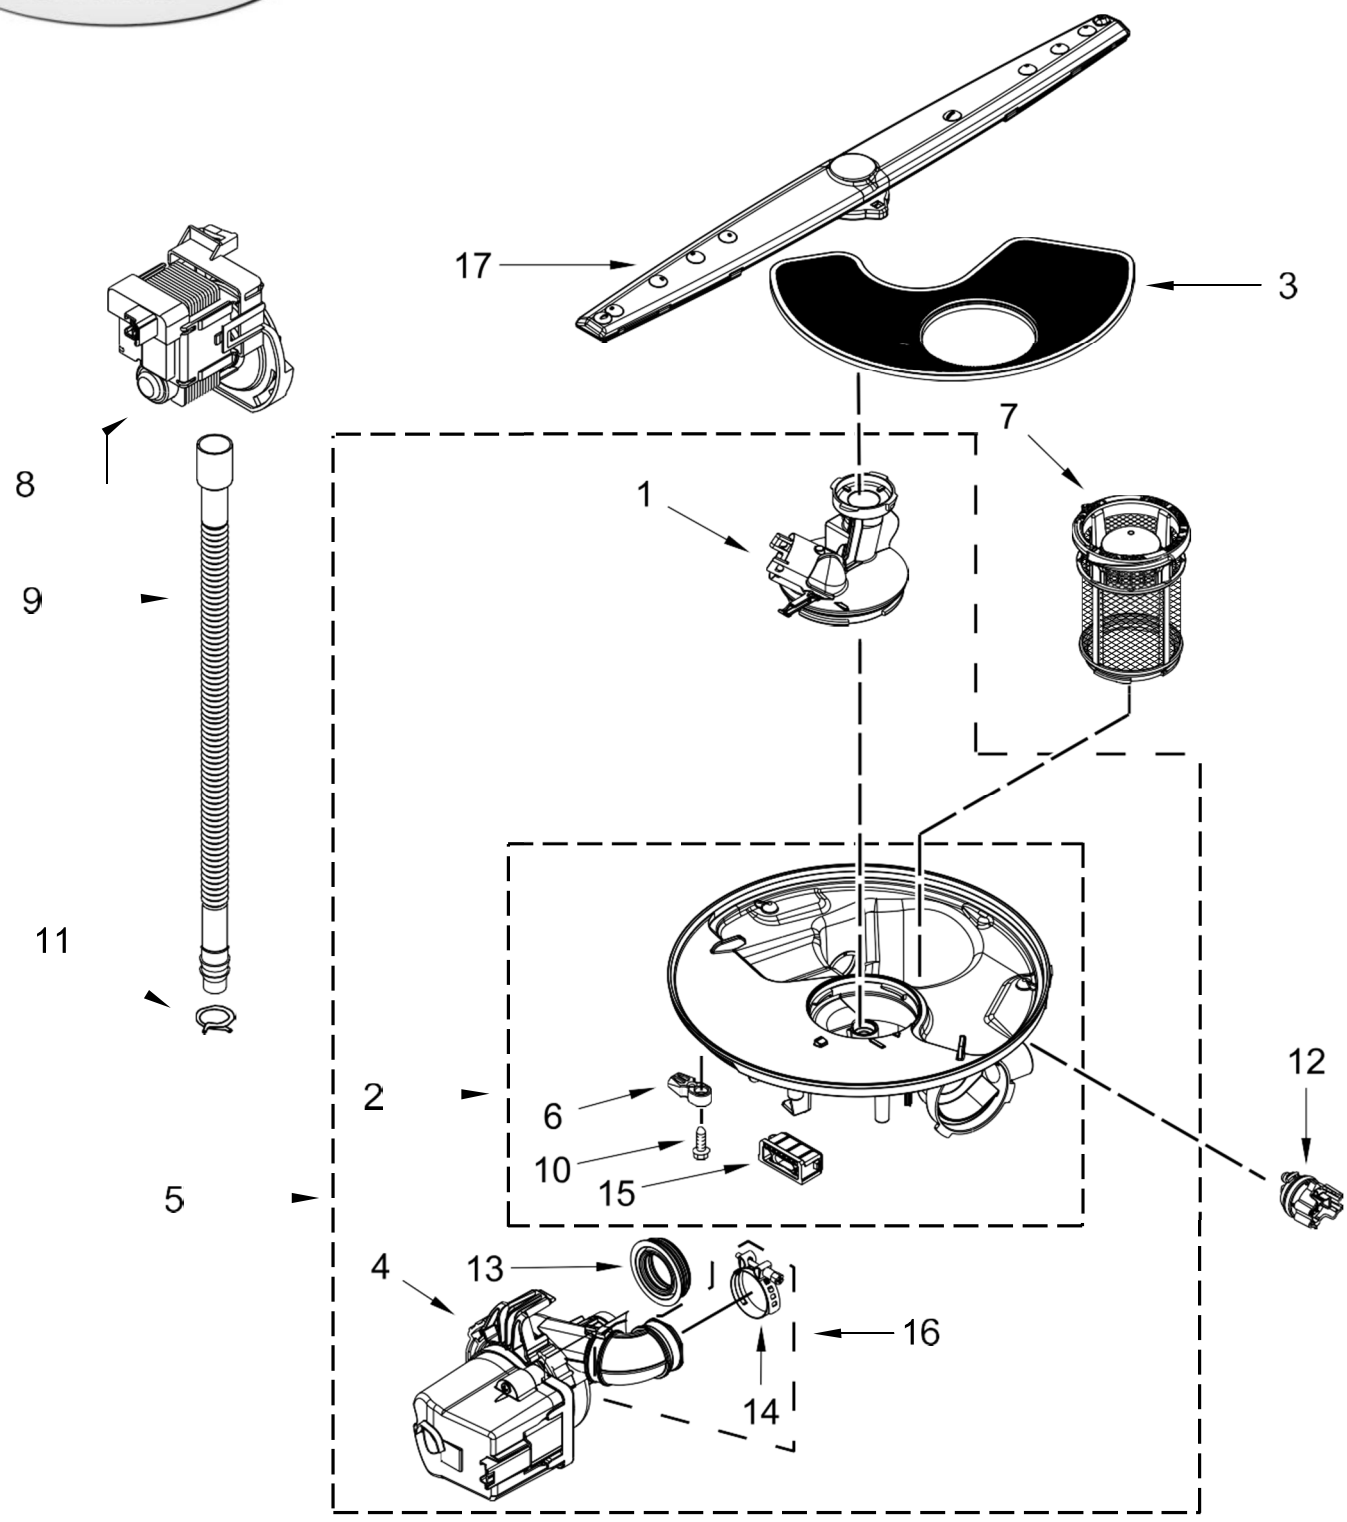

LAVAVAJILLAS WDF330PAHS5