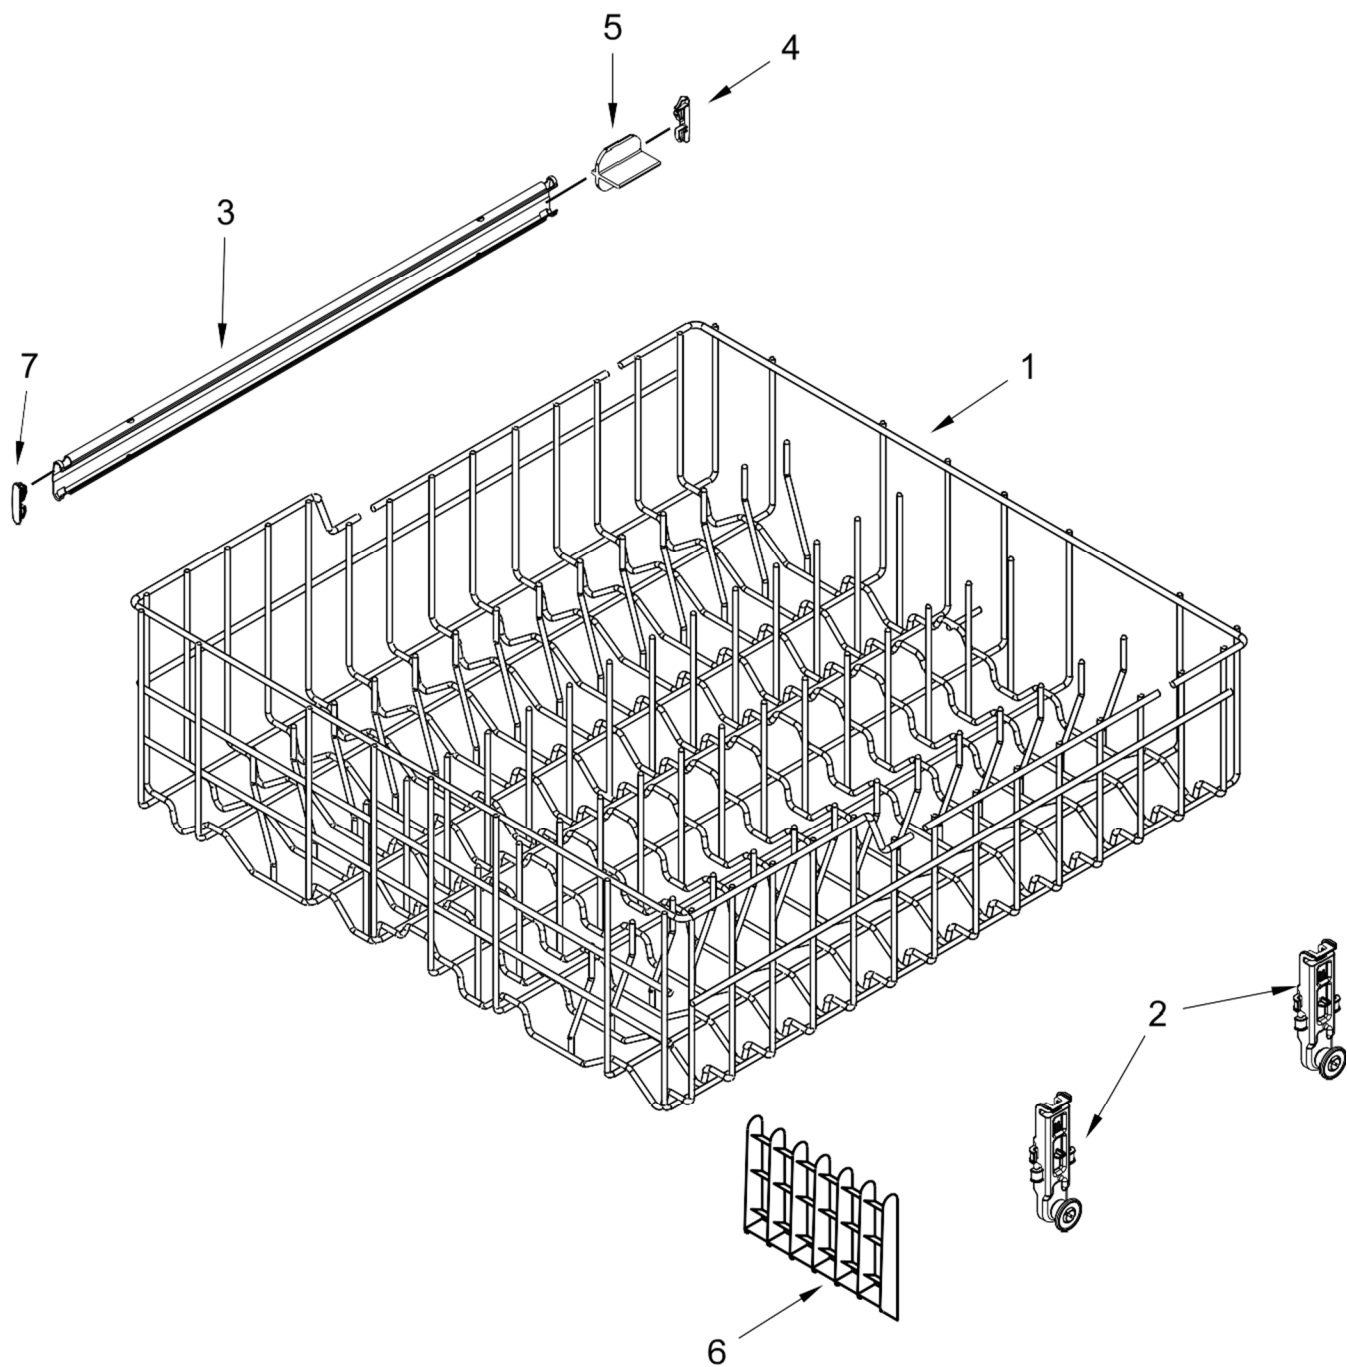

LAVAVAJILLAS WDF330PAHS5