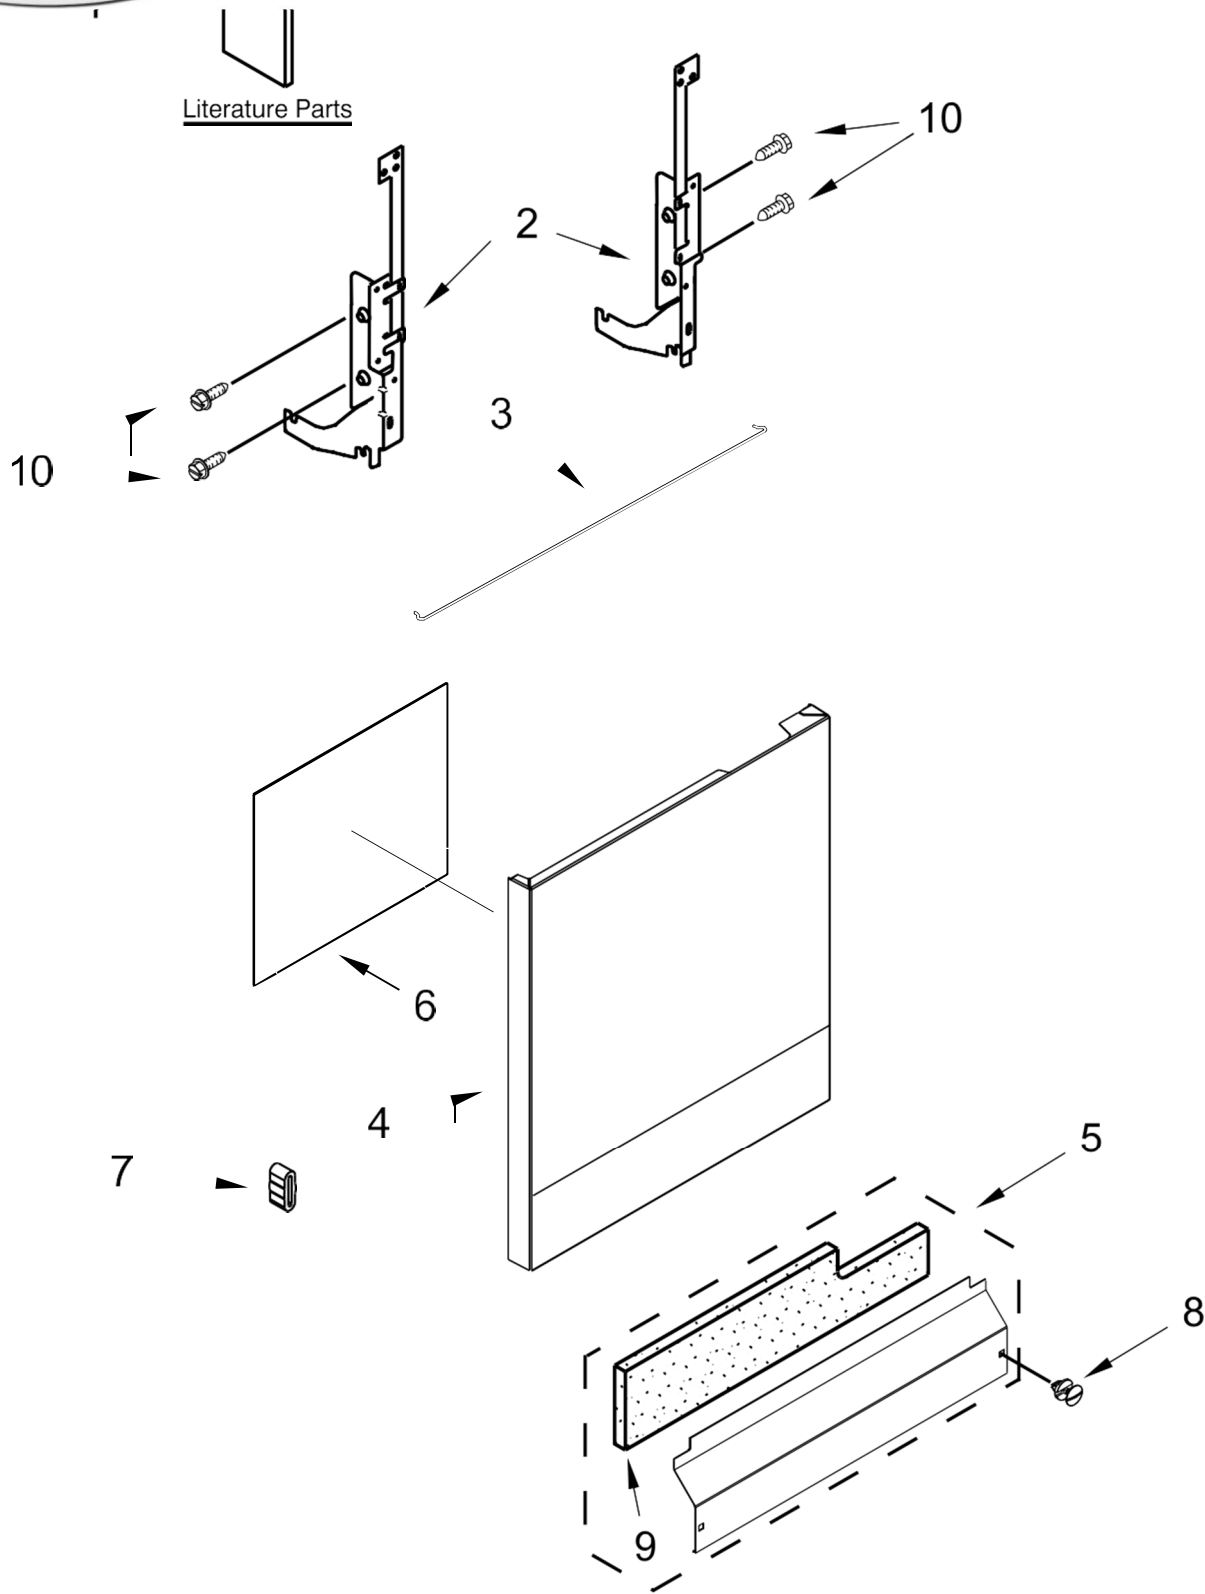

LAVAVAJILLAS WDF330PAHS5

LAVAJILLAS WDF330PAHS5

<u>Illus. No.</u>	<u>Part No.</u>	<u>Description</u>
1		Literature Parts
	W11380971	Energy Guide
	W11394473	Owners Manual
	W11266092	Tech Sheet
2		Arm, Hinge
	W10274922	Left Hand
	W10274921	Right Hand