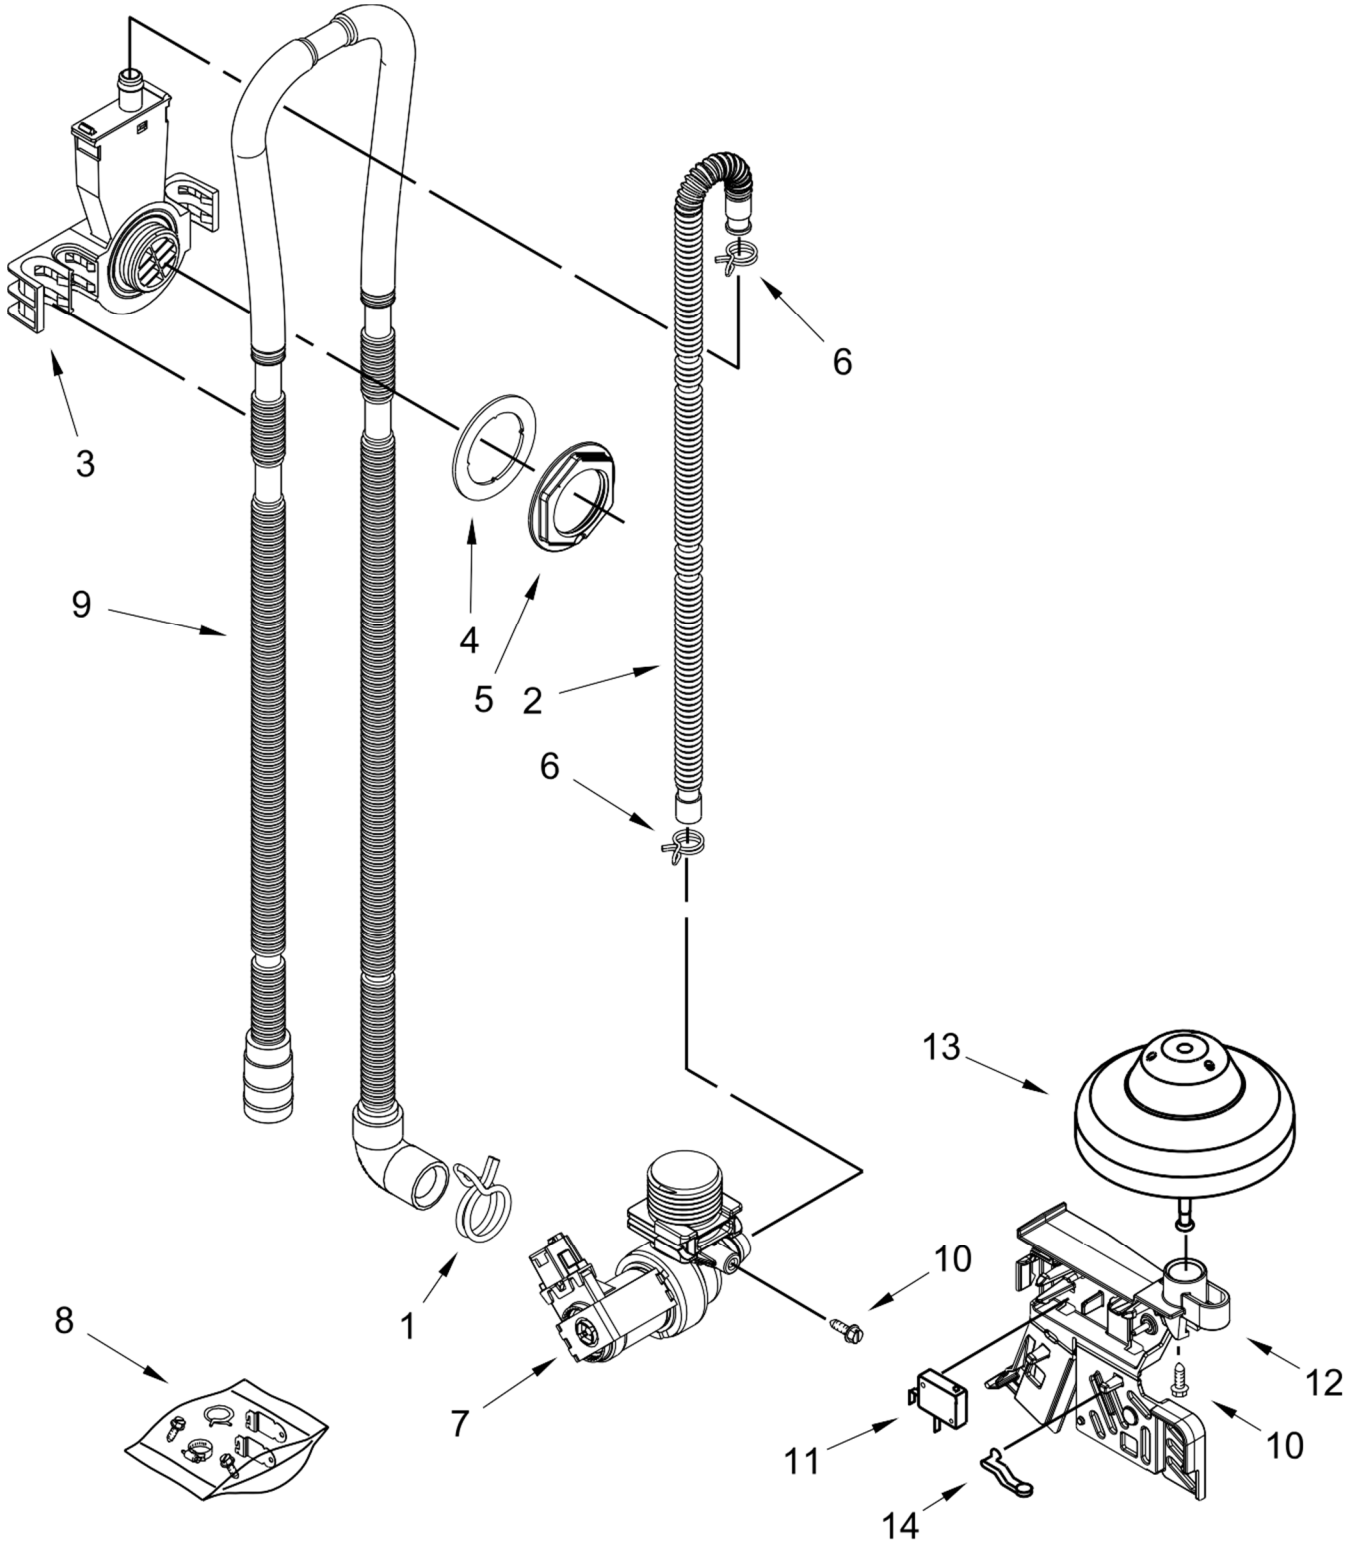

LAVAVAJILLAS WDF330PAHS5

LAVAJILLAS WDF330PAHS5

<u>Illus. No.</u>	<u>Part No.</u>	<u>Description</u>
1	370445	Clamp, Hose
2	W10769066	Inlet Hose
3	W10195536	Inlet, Water (Also Order Item 4)
4	8531323	Gasket
5	W10508676	Nut, Inlet (Also Order Item 4)