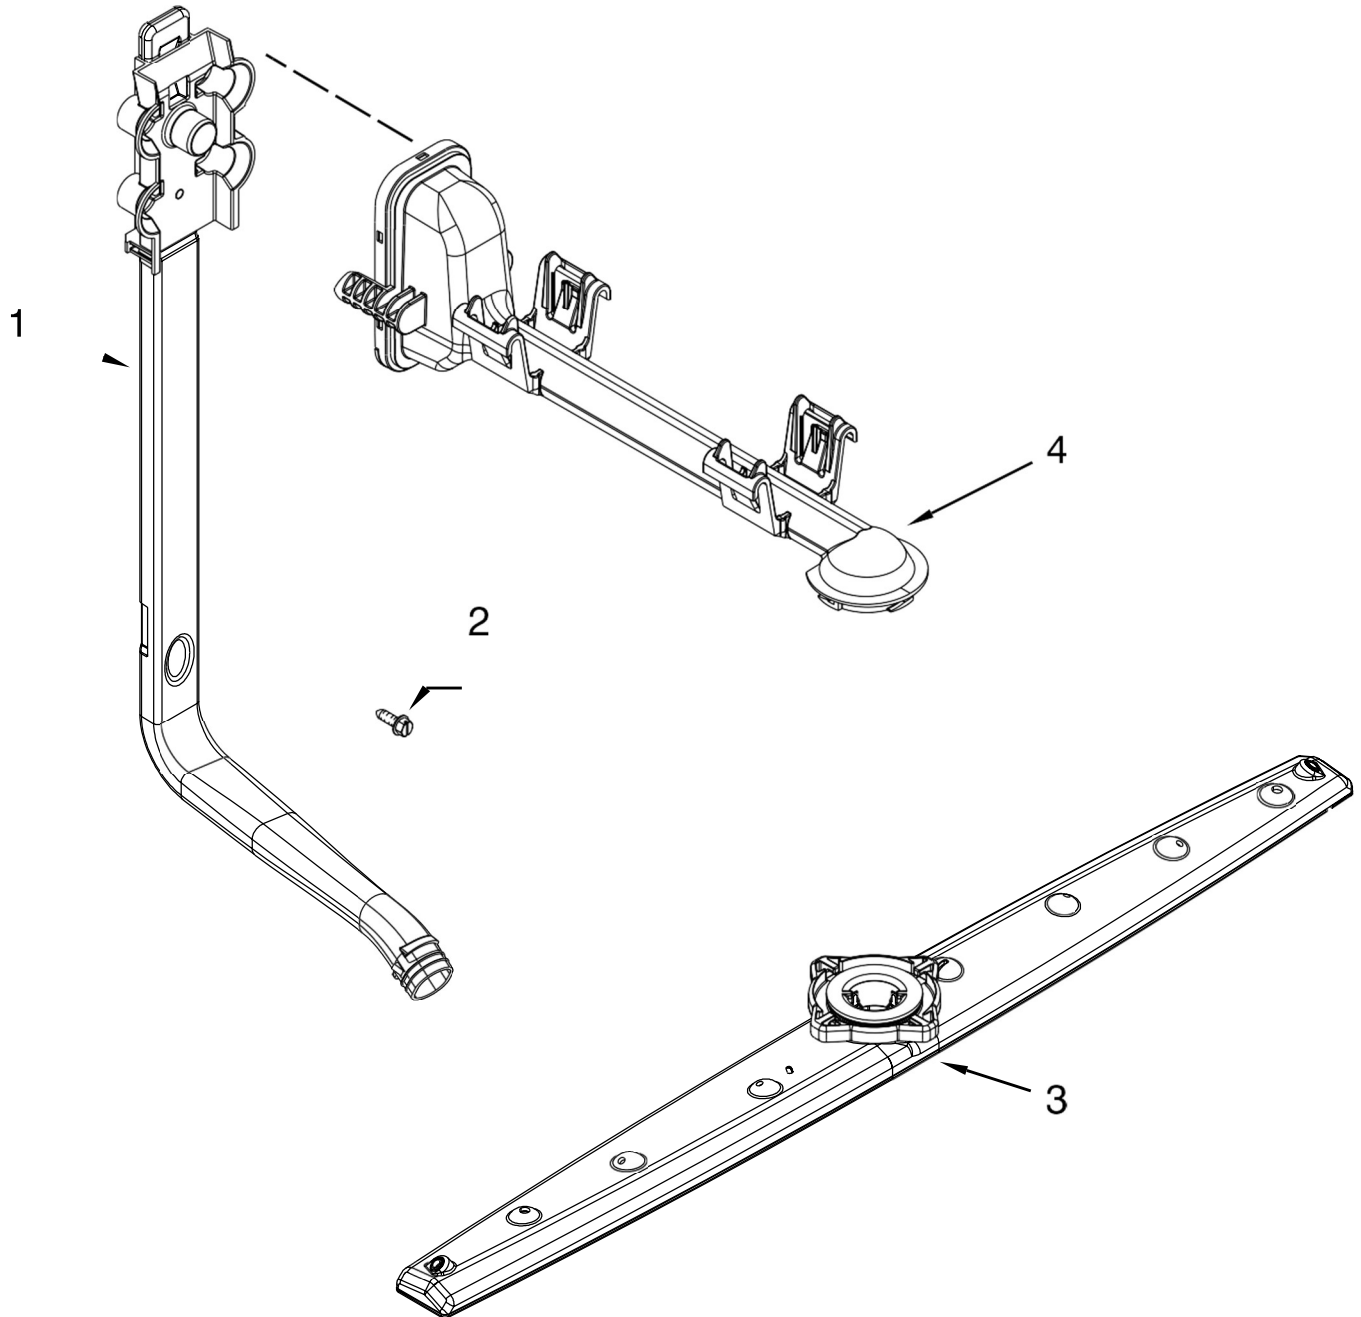

<u>Illus.</u> <u>No.</u>	<u>Part No.</u>	<u>Description</u>
1	W10671930	Feed Tube Assembly
2	W10165274	Screw

<u>Illus.</u> <u>No.</u>	<u>Part No.</u>	<u>Description</u>
3	W10317197	Sprayarm
4	W10340683	Manifold