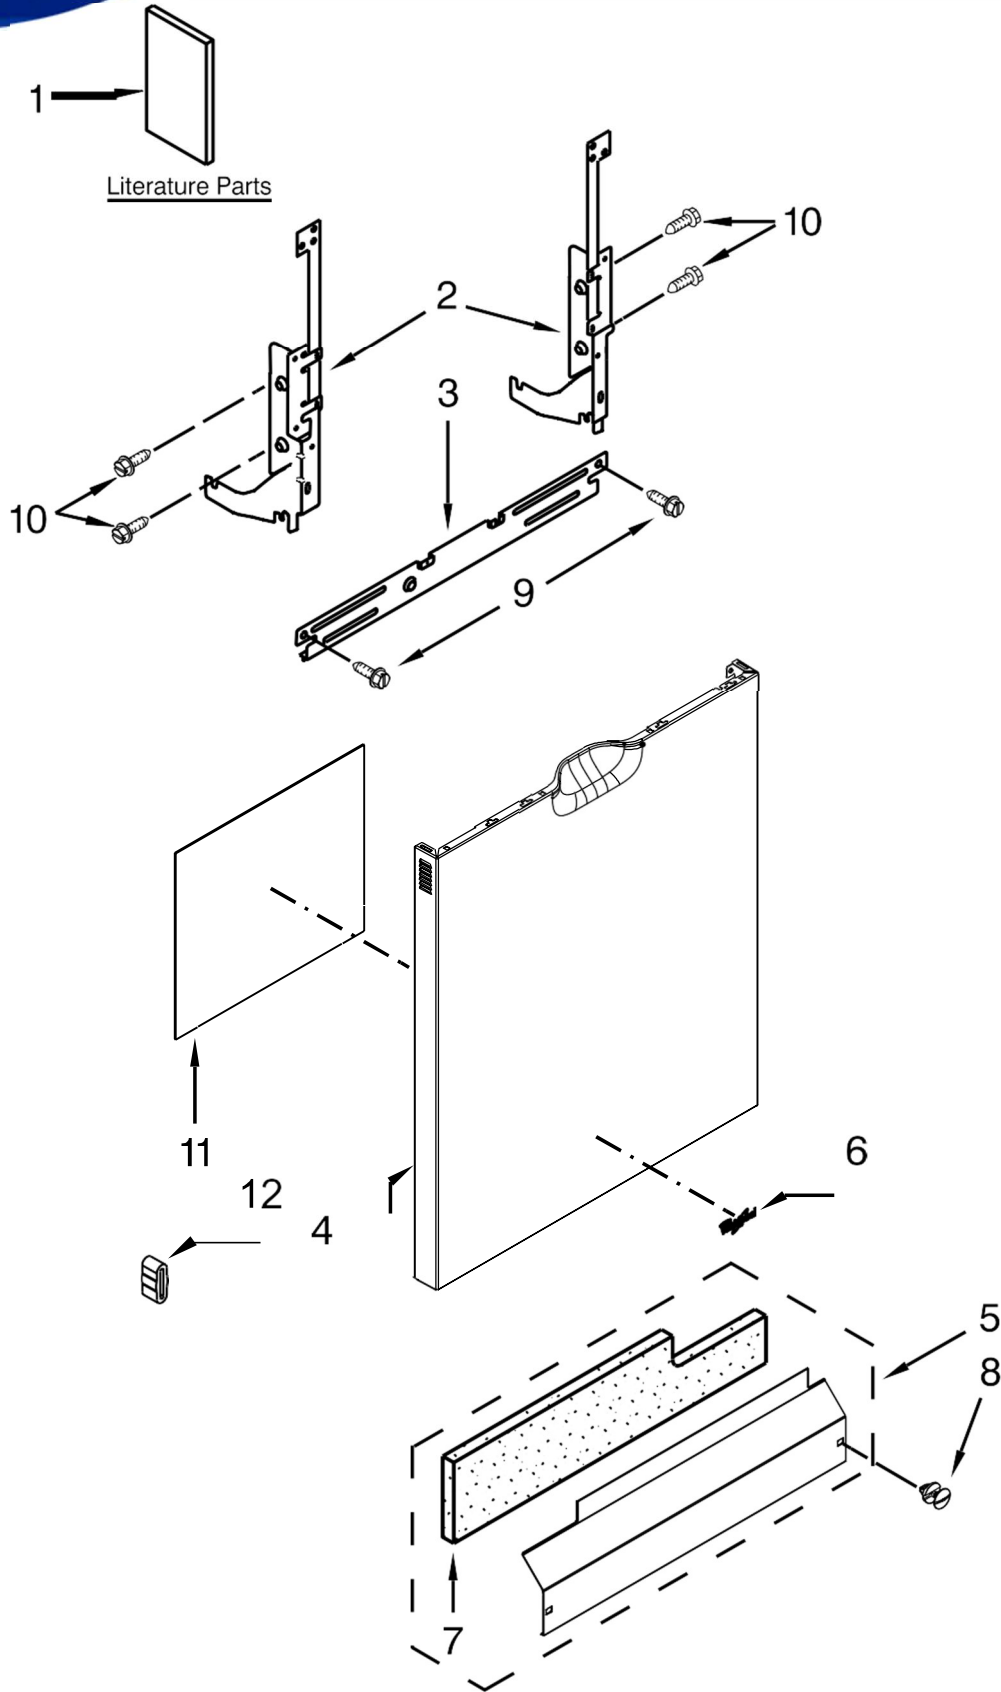

### **MODELS:**

WDF520PADB0 (Black)  
WDF520PADW0 (White)  
WDF520PADM0 (Stainless)

<u>Illus. No.</u>	<u>Part No.</u>	<u>Description</u>
1		Literature Parts
	W10435040	Installation Instructions
	W10656410	Energy Guide
	W10717213	Use & Care Guide
	W10590887	Tech Sheet, English
	W10590888	Tech Sheet, French
2		Arm, Hinge
	W10274922	Left Hand
	W10274921	Right Hand
3	W10195120	Stiffener, Door