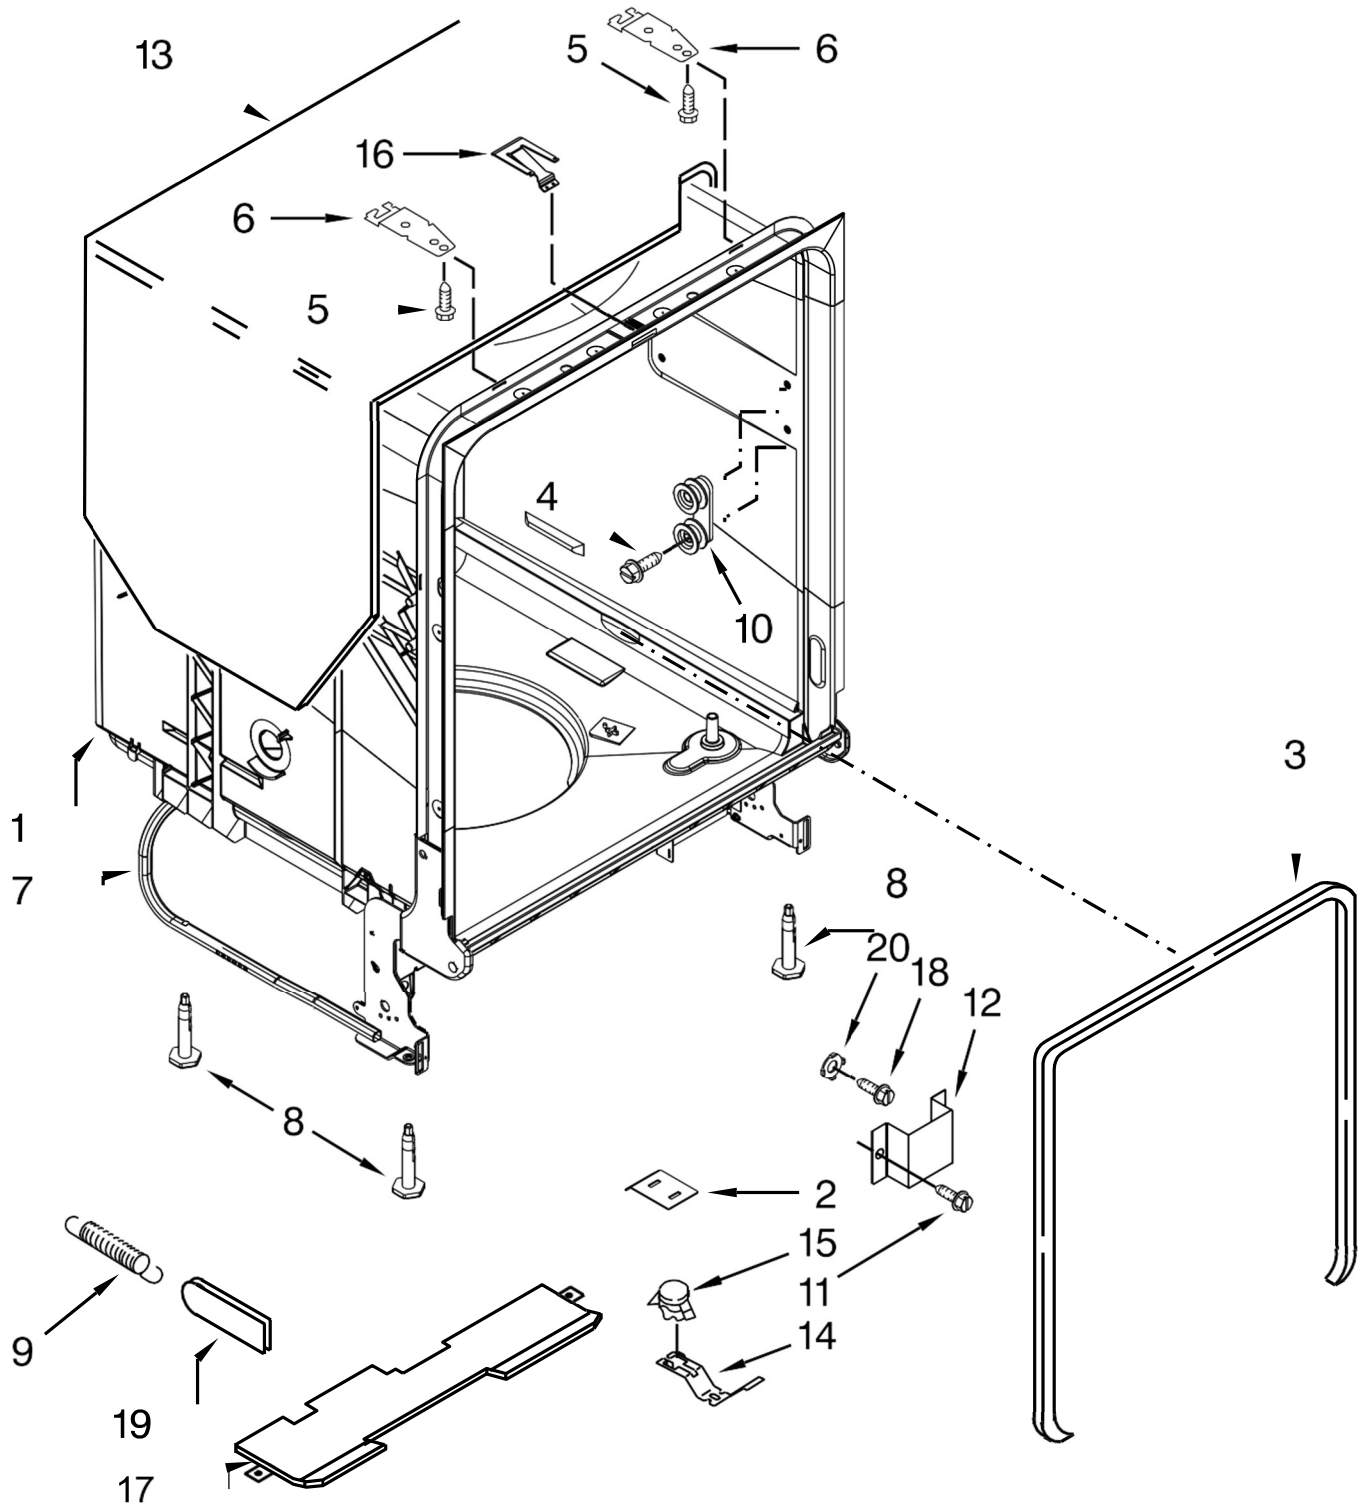

<u>Illus.</u> <u>No.</u>	<u>Part No.</u>	<u>Description</u>	<u>Illus.</u> <u>No.</u>	<u>Part No.</u>	<u>Description</u>	<u>Illus.</u> <u>No.</u>	<u>Part No.</u>	<u>Description</u>
	1	W10349289 Tub Assembly (Includes Heater Assembly)	10	8575897	Wheel Assembly	19	8268990	Bushing, Door Spring
2	W10321574	Shield, Thermostat	11	3400892	Screw	20	3378128	Washer, Pronged Cup
3	W10524469	Seal, Tub	12	8268991	Cover, Terminal Box			
4	W10341745	Screw	13	W10380479	Shield, Tub Sound			
5	3367670	Screw	14	W10539489	Clip, Thermostat			
6	8269145	Bracket, Undercounter	15	3371618	Thermostat			
7	W10304231	Support, Bottom	16	W10544004	Strike, Latch			
8	W10304228	Leveler, Leg	17	W10195368	Sound Insulation, Bottom			
9	W10337934	Spring, Door Balance	18	3400014	Screw, Grounding