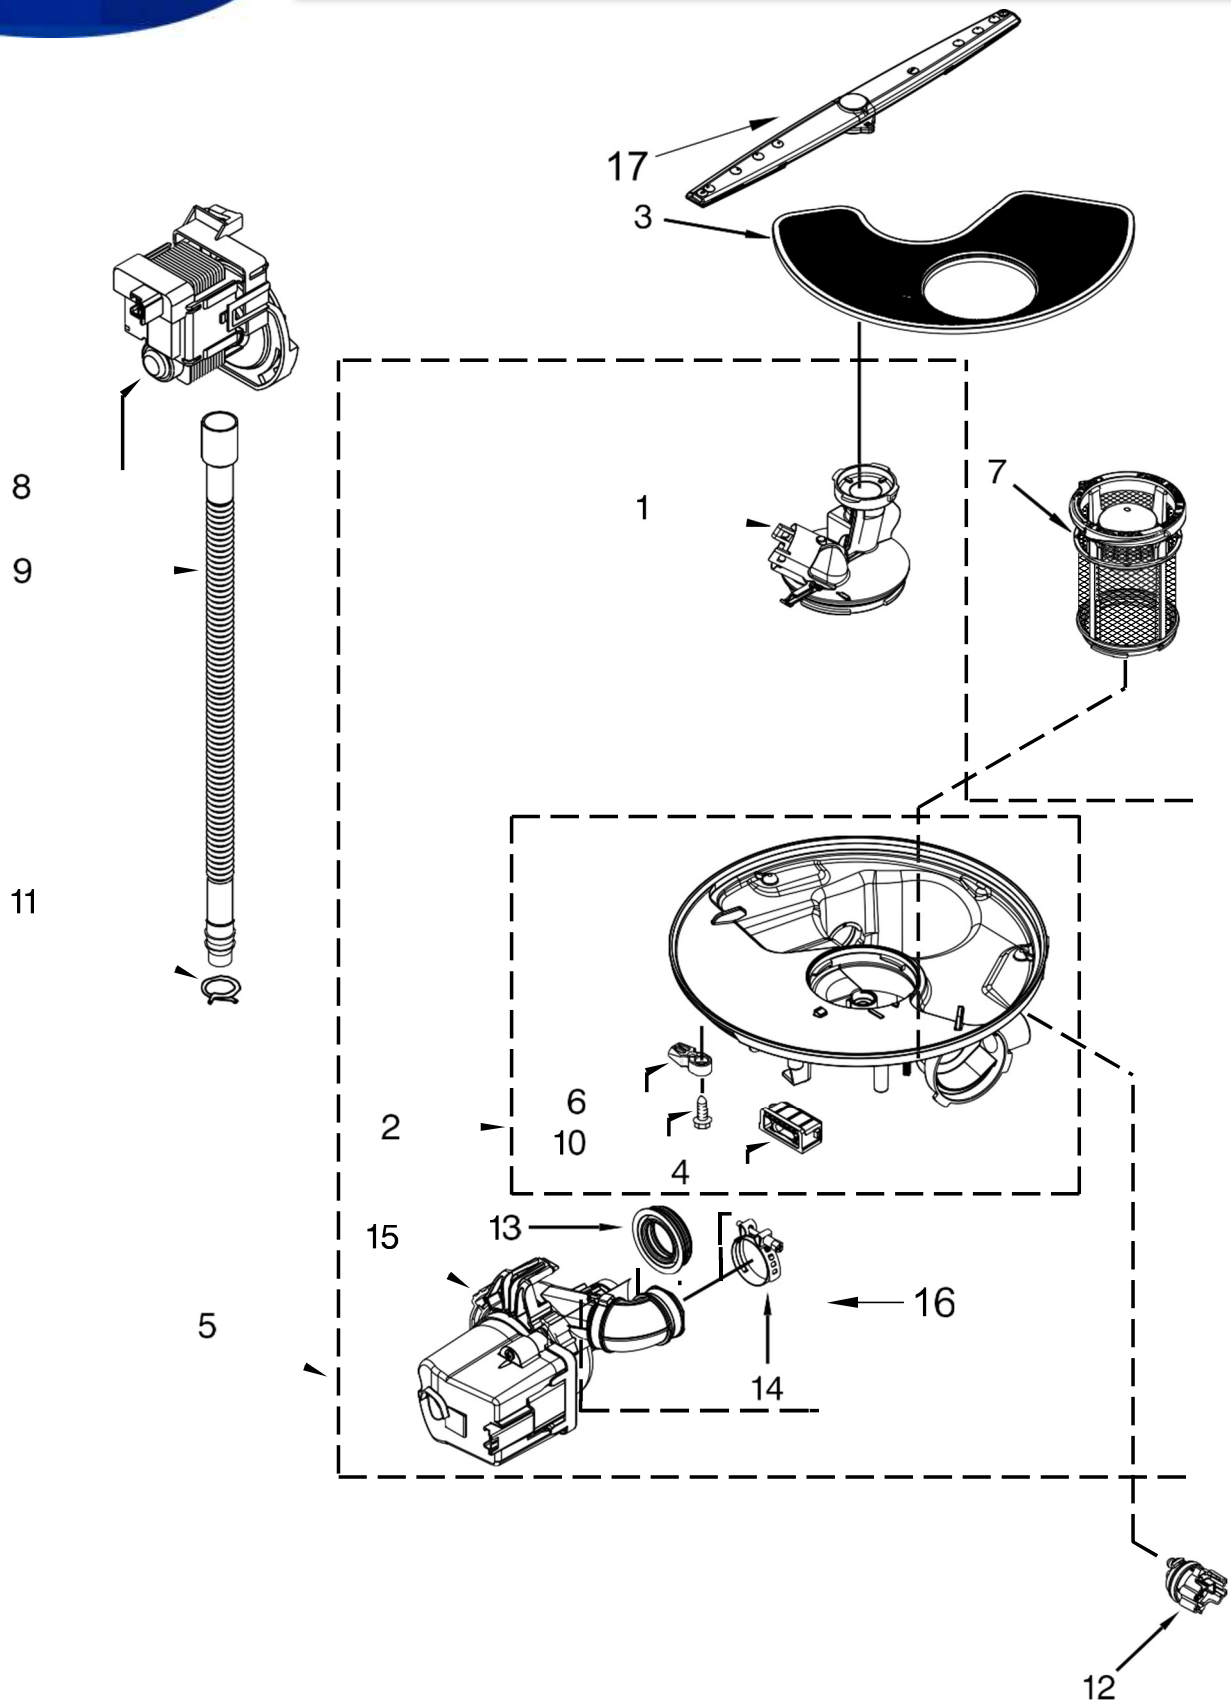

<u>Illus.</u> <u>No.</u>	<u>Part No.</u>	<u>Description</u>
1	W10455271	Cover, Outlet
2	W10482462	Sump With Seal (Also Order Items 13 & 16)
3	W10463906	Screen
4	W10195086	Motor, Isolator
5	W10482480	Sump & Motor Assembly
6	W10372113	Tab, Sump

<u>Illus.</u> <u>No.</u>	<u>Part No.</u>	<u>Description</u>
7	W10693534	Filter Cup Assembly
8	W10348269	Pump, Drain
9	8269144	Hose, Drain
10	W10348407	Screw
11	370445	Clamp, Hose
12	W10134017	Indicator, Optical Wash
13	W10538166	Grommet

<u>Illus.</u> <u>No.</u>	<u>Part No.</u>	<u>Description</u>
14	W10169167	Clamp, Hose
15	W10510666	Motor (Also Order Items 13 & 16)
16	W10445975	Hose Assembly (Includes 2 Clamps)
17	W10319027	Lower Sprayarm