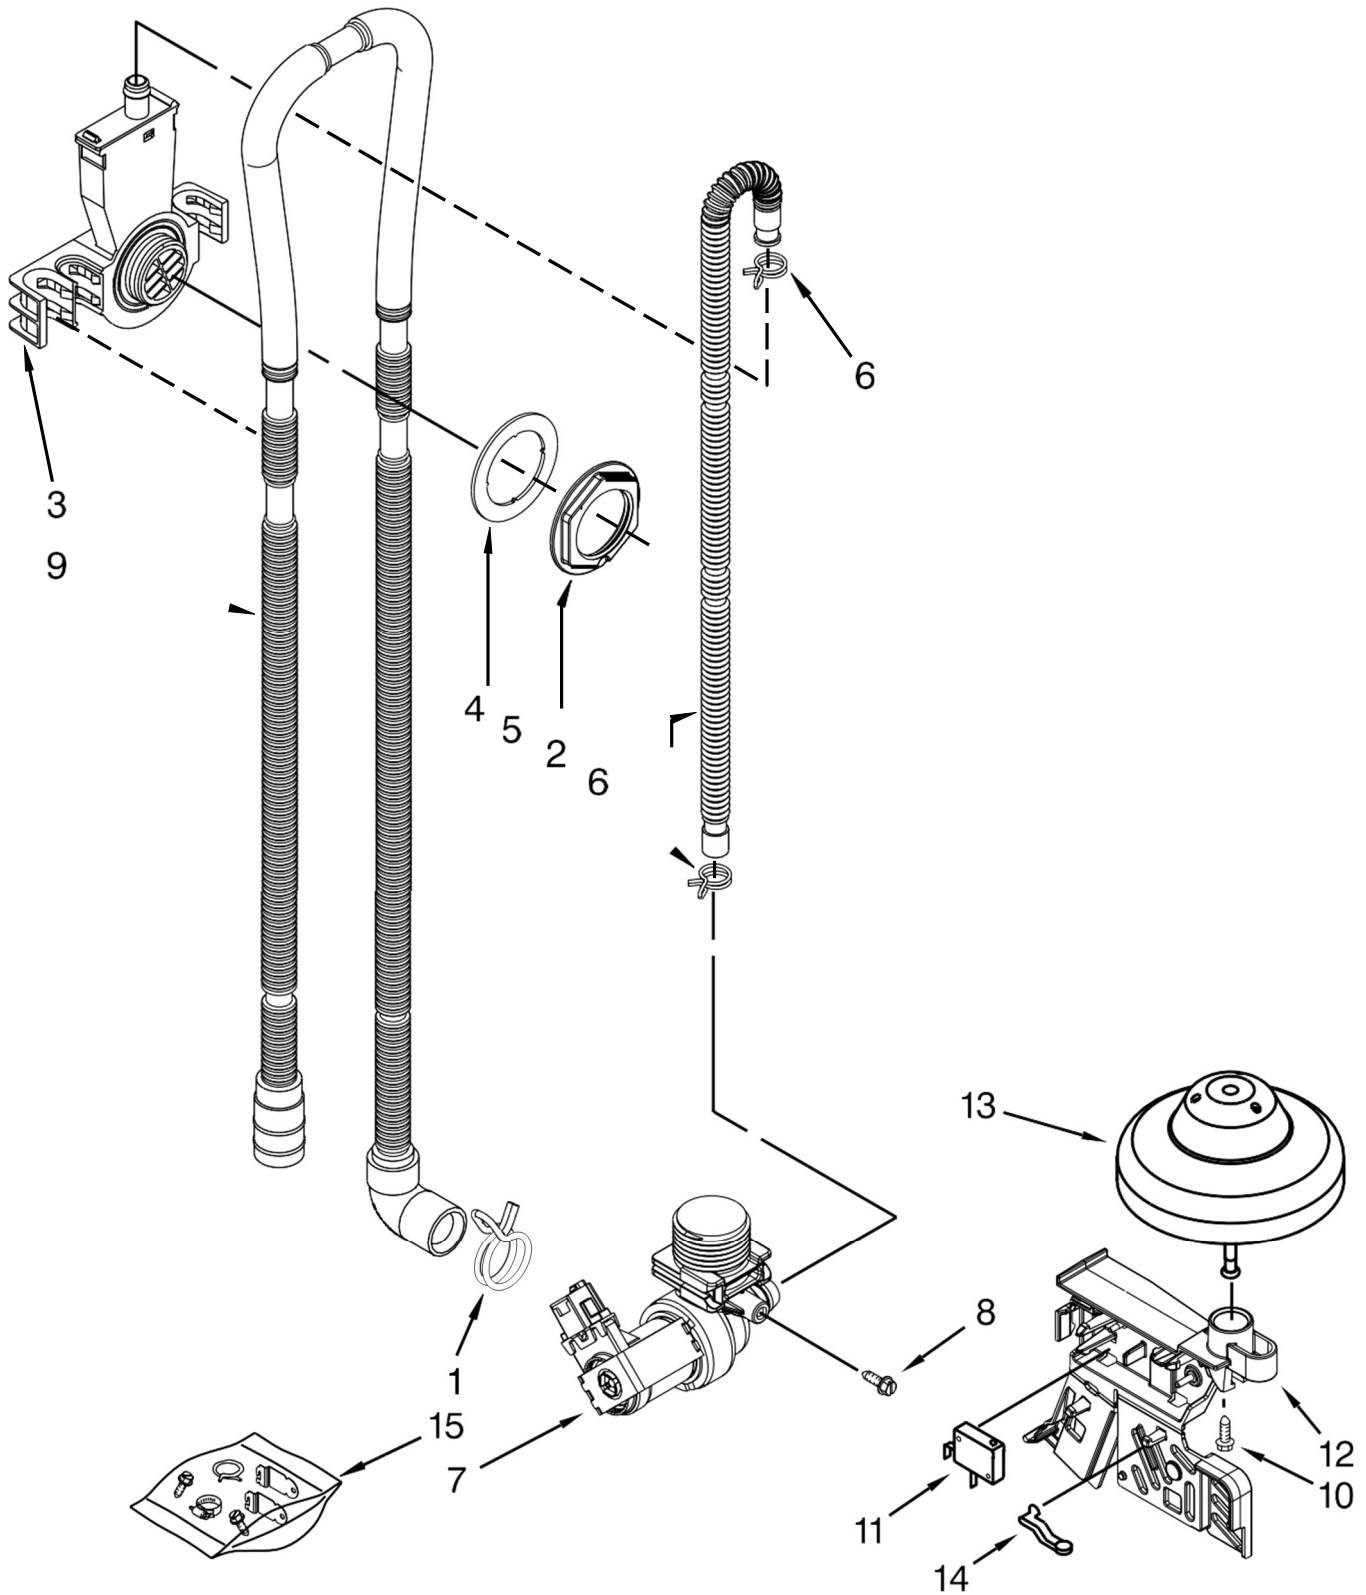

LAVAVAJILLAS WDF520PADB0

<u>Illus. No.</u>	<u>Part No.</u>	<u>Description</u>
1	370445	Clamp, Hose
2	8531412	Hose
3	W10195536	Inlet, Water (Also Order Item 4)
4	8531323	Gasket
5	W10508676	Nut, Inlet (Also Order Item 4)

<u>Illus. No.</u>	<u>Part No.</u>	<u>Description</u>
6	371505	Clamp, Hose
7	W10327250	Fill Valve Assembly
8	304392	Screw
9	W10688890	Drain Loop with Check Valve Assembly
10	304231	Screw
11	W10195039	Switch, Overfill Control

<u>Illus. No.</u>	<u>Part No.</u>	<u>Description</u>
12	W10316267	Standpipe, Overfill
13	W10346525	Float & Retainer Assembly
14	W10195037	Lever, Overfill Switch
15	W10292152	Miscellaneous Parts Bag (Contains 2 Screws, 2 Clamps, & 2 Brackets)