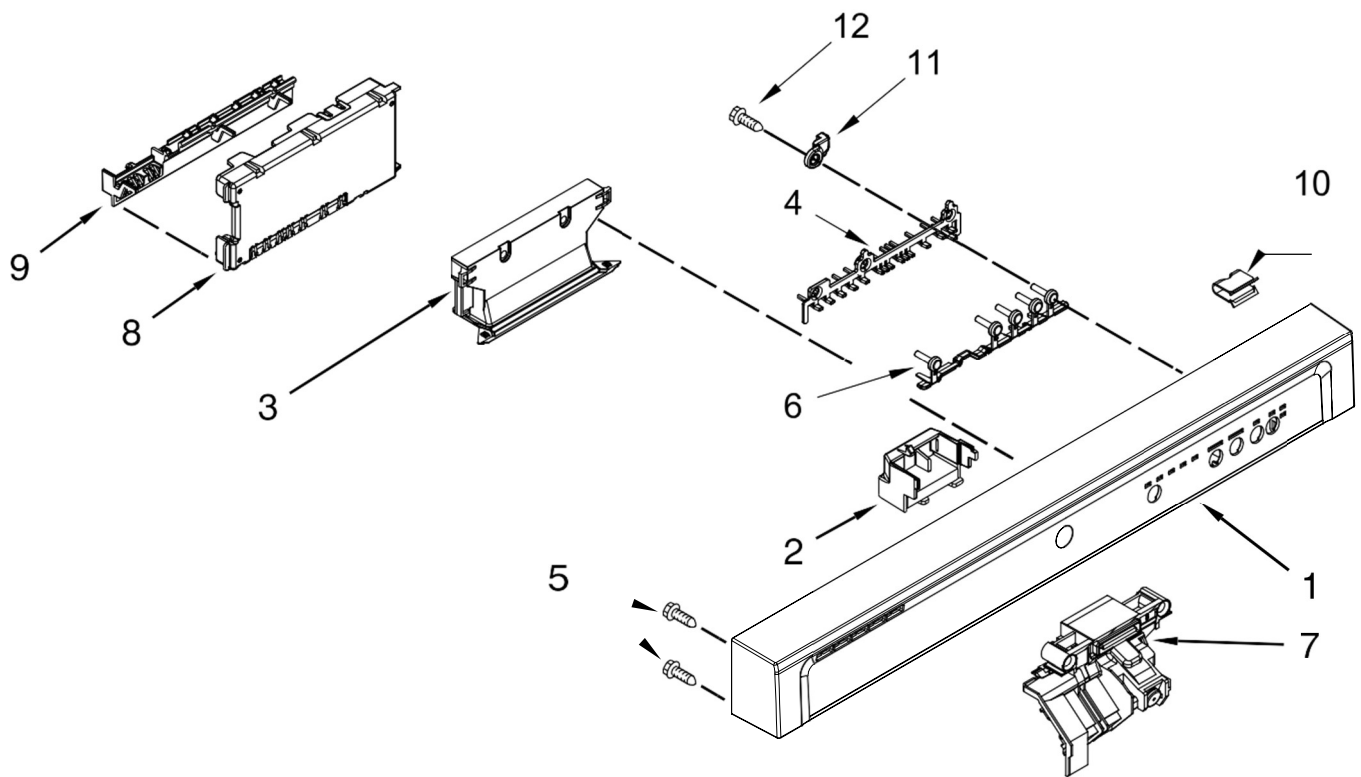

<u>Illus.</u> <u>No.</u>	<u>Part No.</u>	<u>Description</u>
1		Console Assembly (Includes Insert)
	W10629482	Black
	W10629483	White
	W10629485	Stainless
2	W10401190	Box, Connector
3		Handle Pocket
	W10629511	Black

<u>Illus.</u> <u>No.</u>	<u>Part No.</u>	<u>Description</u>
4	W10629497	Light Pipe
5	W10648588	Screw
6	W10629499	Button Tree
7	W10574864	Latch Assembly (Includes Switch)
8	W10650774	Control, Electronic
9	W10372484	Brace, Connector
10	W10692204	Clip, Panel

<u>Illus.</u> <u>No.</u>	<u>Part No.</u>	<u>Description</u>
11	W10629551	Tab, Control
12	3400061	Screw