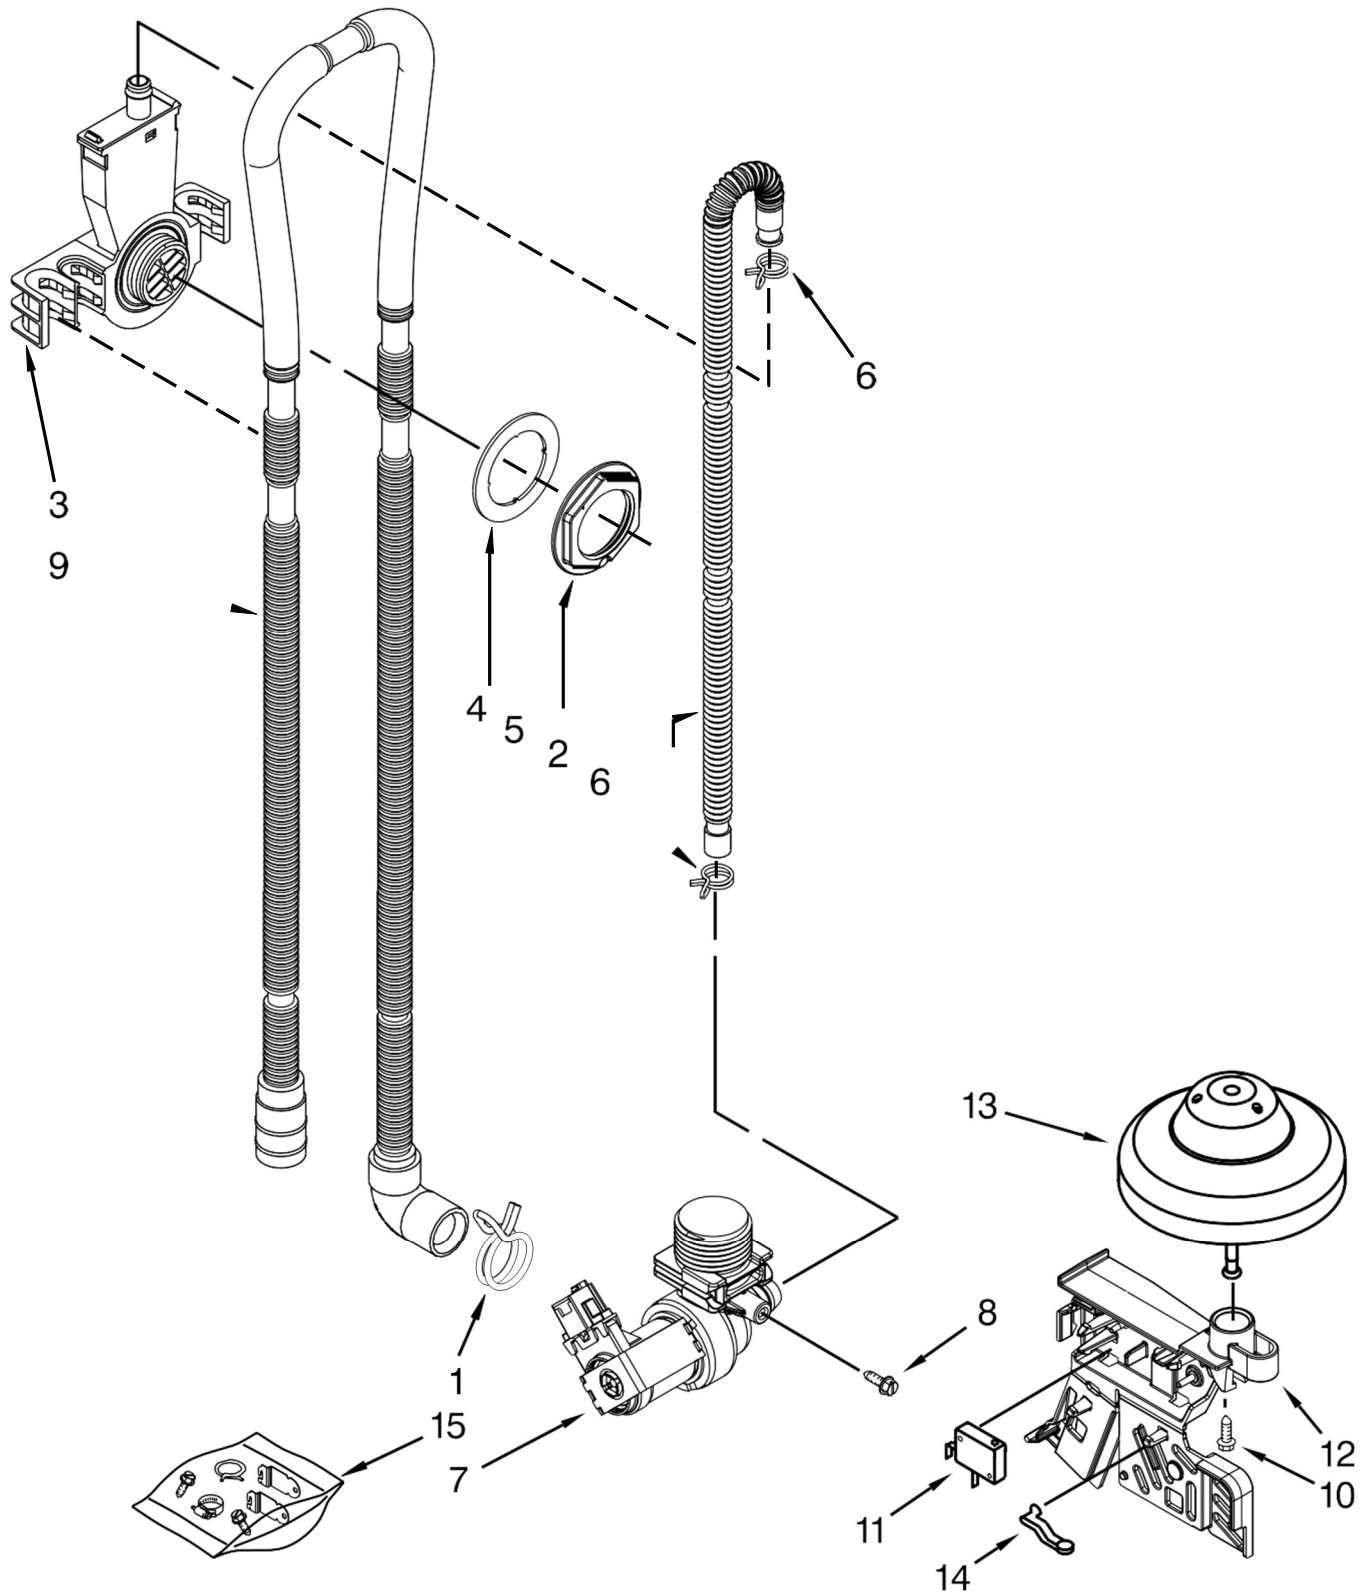

LAVAVAJILLAS WDF520PADB2

Illus.

<u>No.</u>	<u>Part No.</u>	<u>Description</u>
1	370445	Clamp, Hose
2	8531412	Hose
3	W10195536	Inlet, Water (Also Order Item 4)
4	8531323	Gasket
5	W10508676	Nut, Inlet (Also Order Item 4)

Illus.

<u>No.</u>	<u>Part No.</u>	<u>Description</u>
6	371505	Clamp, Hose
7	W10327250	Fill Valve Assembly
8	304392	Screw
9	W10545278	Drain Loop with Check Valve Assembly
10	304231	Screw
11	W10195039	Switch, Overfill Control

Illus.

<u>No.</u>	<u>Part No.</u>	<u>Description</u>
12	W10316267	Standpipe, Overfill
13	W10346525	Float & Retainer Assembly
14	W10195037	Lever, Overfill Switch
15	W10292152	Miscellaneous Parts Bag (Contains 2 Screws, 2 Clamps, & 2 Brackets)