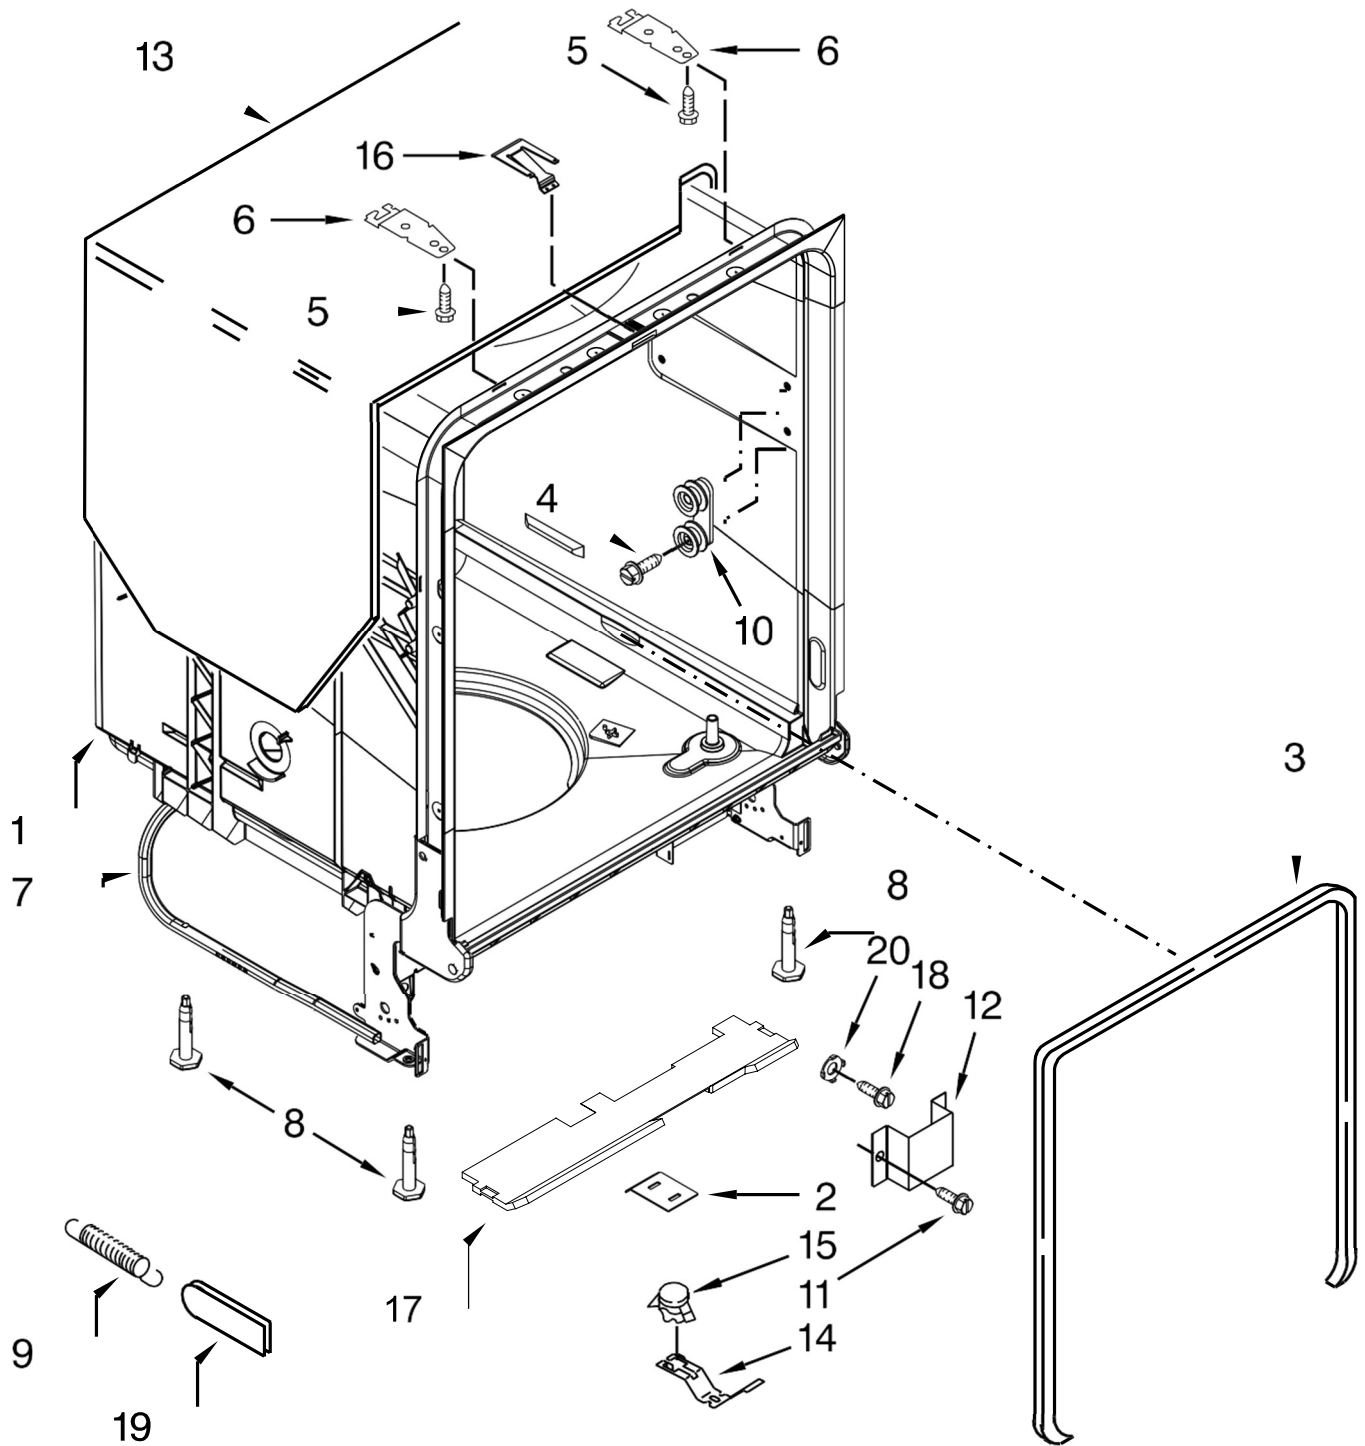

<u>Illus.</u>	<u>No.</u>	<u>Part No.</u>	<u>Description</u>	<u>Illus.</u>	<u>No.</u>	<u>Part No.</u>	<u>Description</u>	<u>Illus.</u>	<u>No.</u>	<u>Part No.</u>	<u>Description</u>
	1	W10349289	Tub Assembly (Includes Heater Assembly)	10	8575897	Wheel Assembly		19	8268990	Bushing, Door Spring	
2		W10321574	Shield, Thermostat	11	3400892	Screw		20	3378128	Washer, Pronged Cup	
3	W10524469	Seal, Tub		12	8268991	Cover, Terminal Box					
4	W10341745	Screw		13	W10380479	Shield, Tub Sound					
5	3367670	Screw		14	W10539489	Clip, Thermostat					
6	8269145	Bracket, Undercounter		15	3371618	Thermostat					
7	W10304231	Support, Bottom		16	W10544004	Strike, Latch					
8	W10619352	Leveler, Leg		17	W10746770	Sound Insulation, Bottom					
9	W10337934	Spring, Door Balance		18	3400014	Screw, Grounding