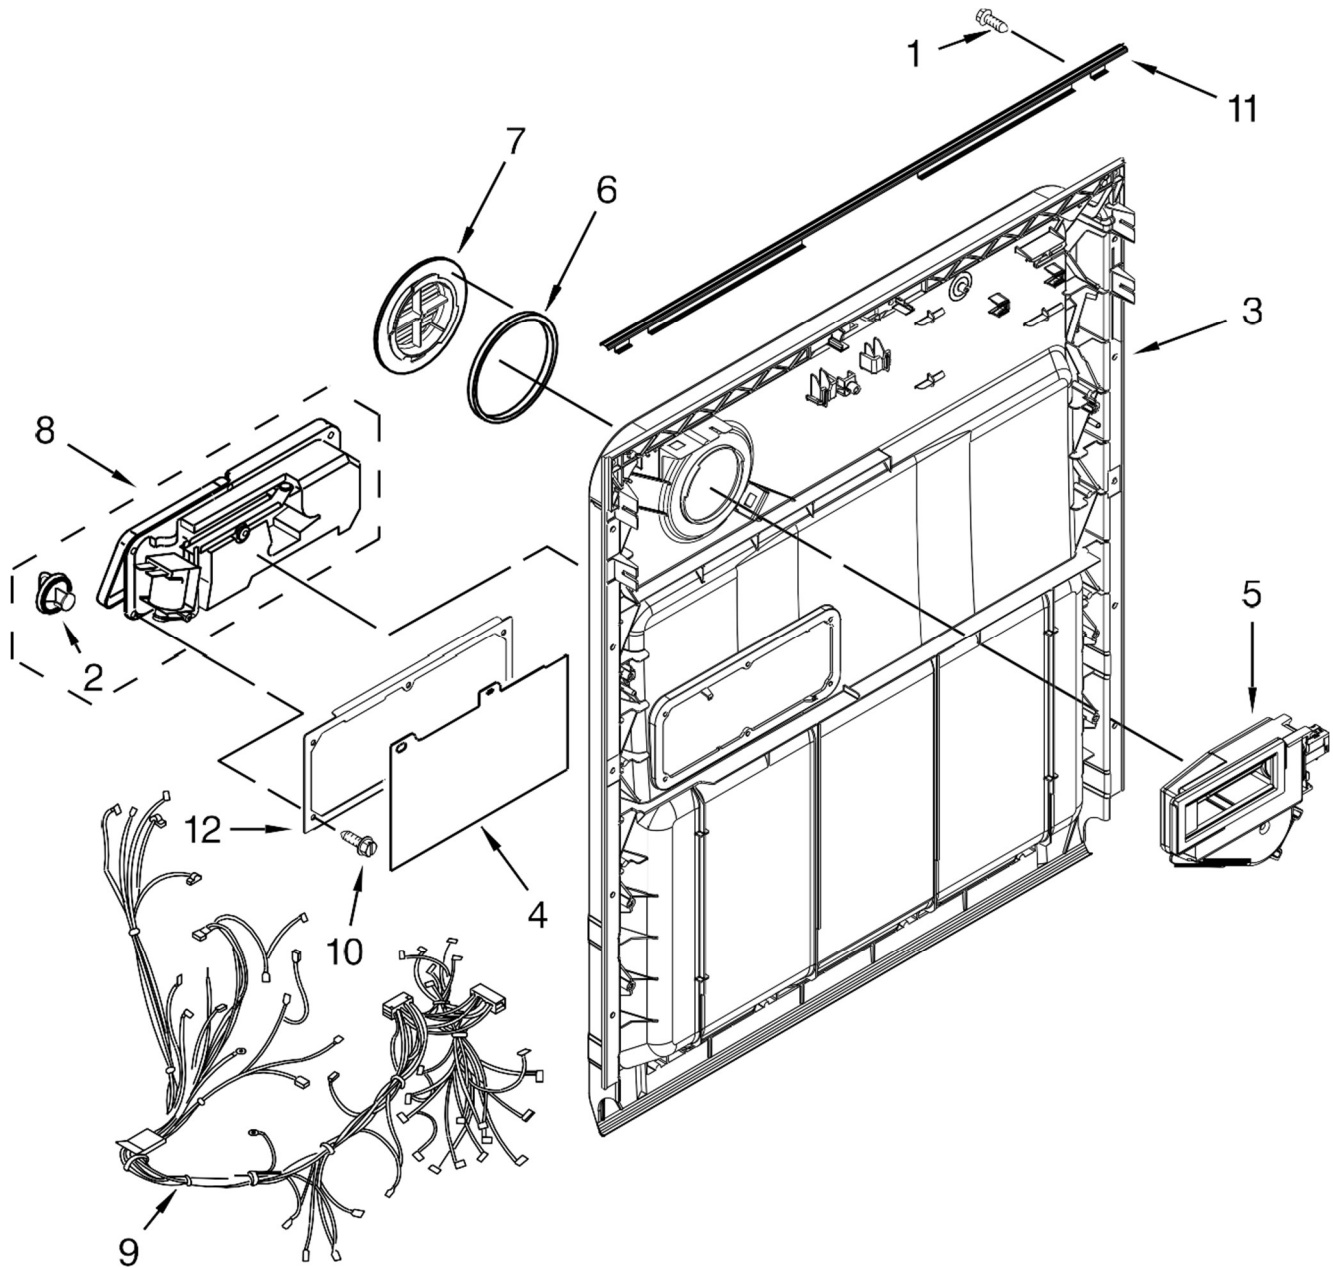

Illus.

No.	Part No.	Description
1		Console Assembly (Includes Insert)
	W10629482	Black
	W10629483	White
	W10629485	Stainless
2	W10756253	Box, Connector
3		Handle Pocket
	W10629511	Black

Illus.

No.	Part No.	Description
4	W10629497	Light Pipe
5	W10648588	Screw
6	W10629499	Button Tree
7	W10574864	Latch Assembly (Includes Switch)
	W10756240	Control, Electronic
8		
9	W10372484	Brace, Connector
10	W10485367	Clip, Panel

Illus.

No.	Part No.	Description
11	W10629551	Tab, Control
12	3400061	Screw