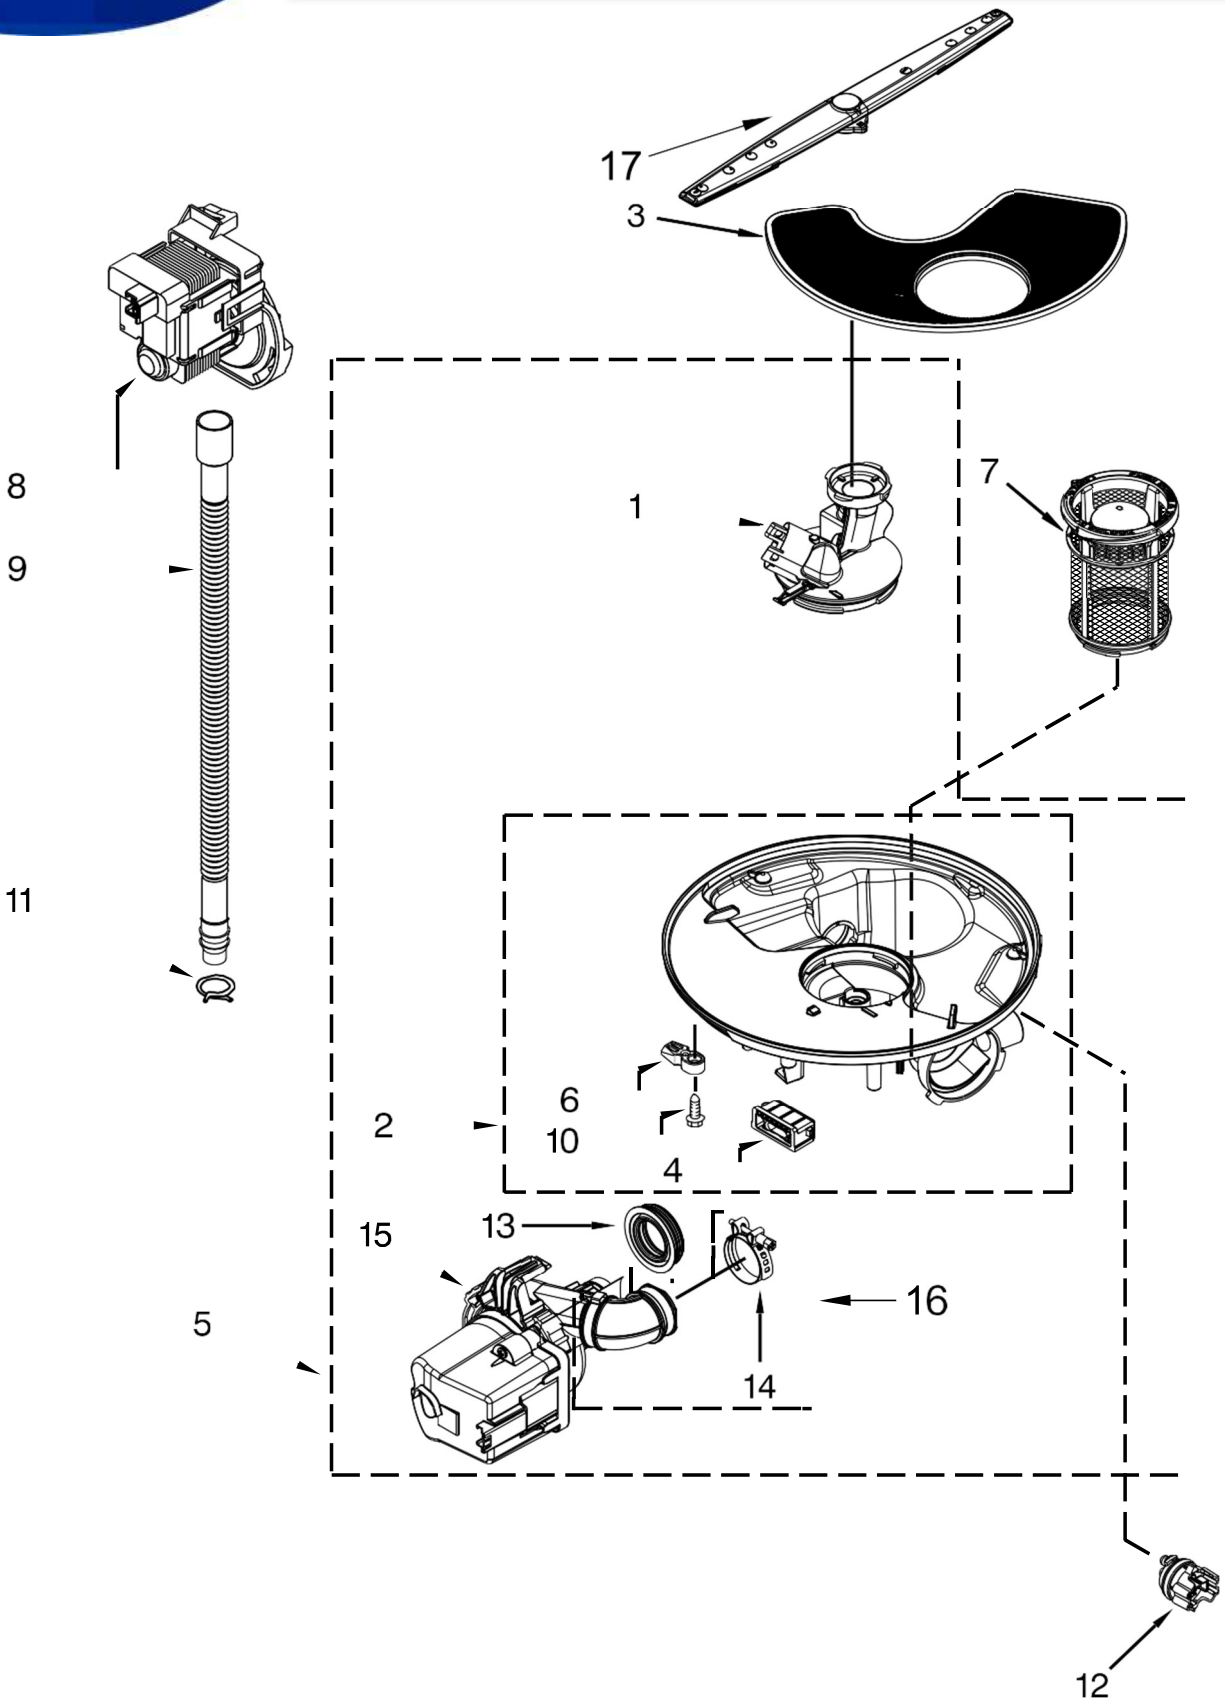

Illus.

No.	Part No.	Description
1	W10455271	Cover, Outlet
2	W10482462	Sump With Seal (Also Order Items 13 & 16)
3	W10463906	Screen
4	W10195086	Motor, Isolator
5	W10733530	Sump & Motor Assembly
6	W10372113	Tab, Sump

Illus.

No.	Part No.	Description
7	W10693534	Filter Cup Assembly
8	W10724439	Pump, Drain
9	8269144	Hose, Drain
10	W10348407	Screw
11	370445	Clamp, Hose
12	W10705575	Indicator, Optical Wash
13	W10538166	Grommet

Illus.

No.	Part No.	Description
14	W10169167	Clamp, Hose
15	W10610147	Motor (Also Order Items 13 & 16)
16	W10445975	Hose Assembly (Includes 2 Clamps)
17	W10319027	Lower Sprayarm