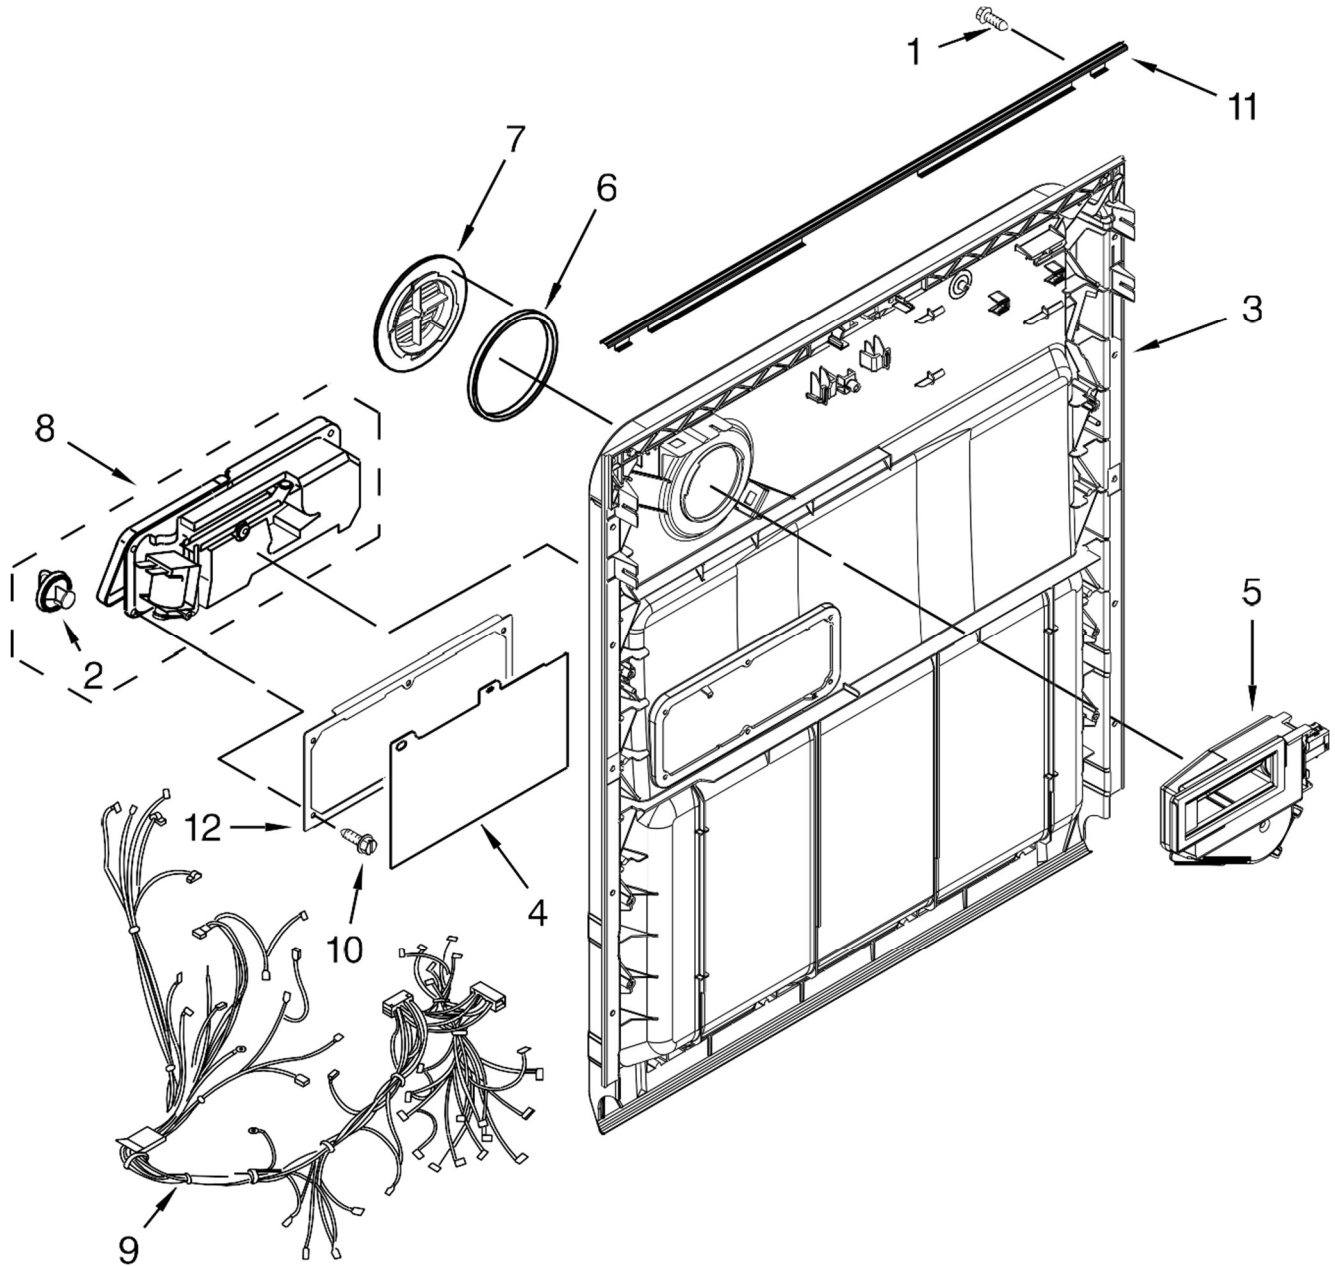

Illus.

No.	Part No.	Description
1		Console Assembly (Includes Insert)
	W10629482	Black
	W10629483	White
	W10629485	Stainless
2	W10756253	Box, Connector
3		Handle Pocket
	W10629511	Black

Illus.

No.	Part No.	Description
4	W10629497	Light Pipe
5	W10648588	Screw
6	W10629499	Button Tree
7	W10574864	Latch Assembly (Includes Switch)
	W10756240	Control, Electronic
8		
9	W10372484	Brace, Connector
10	W10485367	Clip, Panel

Illus.

No.	Part No.	Description
11	W10629551	Tab, Control
12	3400061	Screw