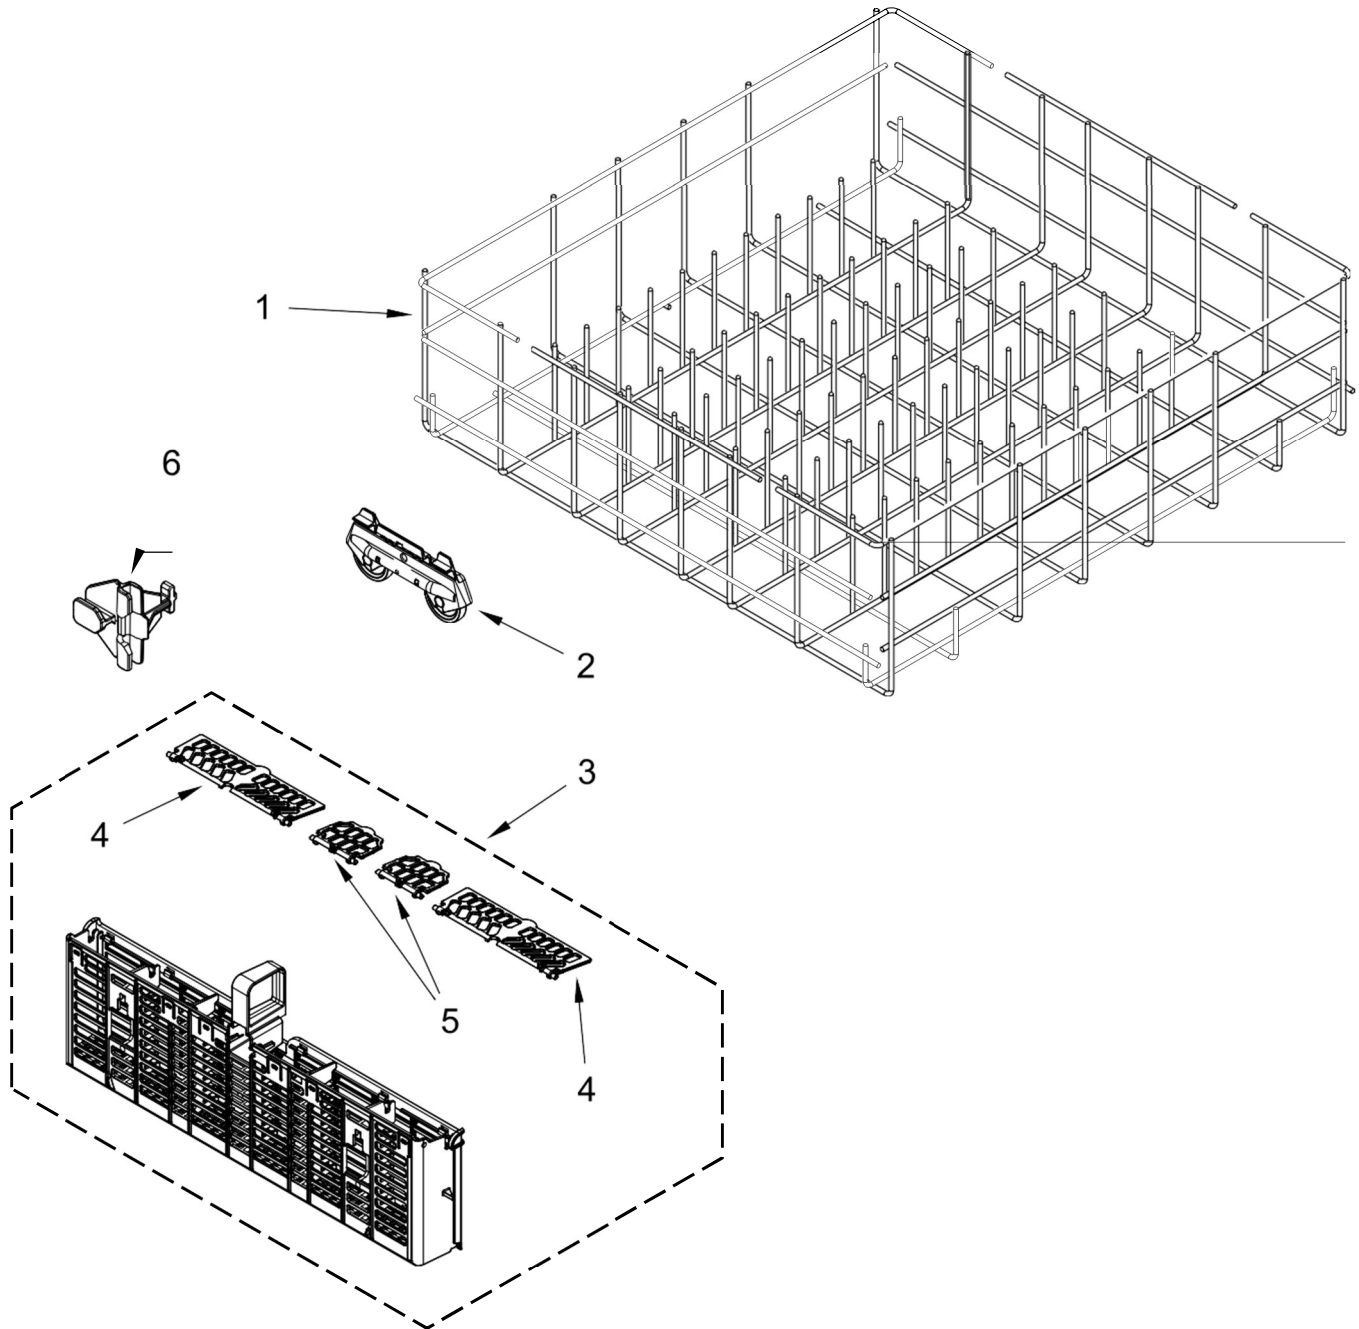

Illus.**No. Part No. Description**

1	W10164198	Dishrack, Upper
2	8575281	Mount, Wheel Assembly
3	3385089	Track, Dishrack

Illus.**No. Part No. Description**

4	8565925	Stop, Track (Non-Removable)	7
5	8268826	Clip, Cupshelf	8
6	8268828	Cupshelf, Small	

Illus.**No. Part No. Description**

W10082861	Stop, Track (Removable)	7
W10306228	Track, Spacer	8

Illus.

<u>No.</u>	<u>Part No.</u>	<u>Description</u>
1	8539225	Dishrack, Lower
2	8268645	Wheel & Transport Assembly