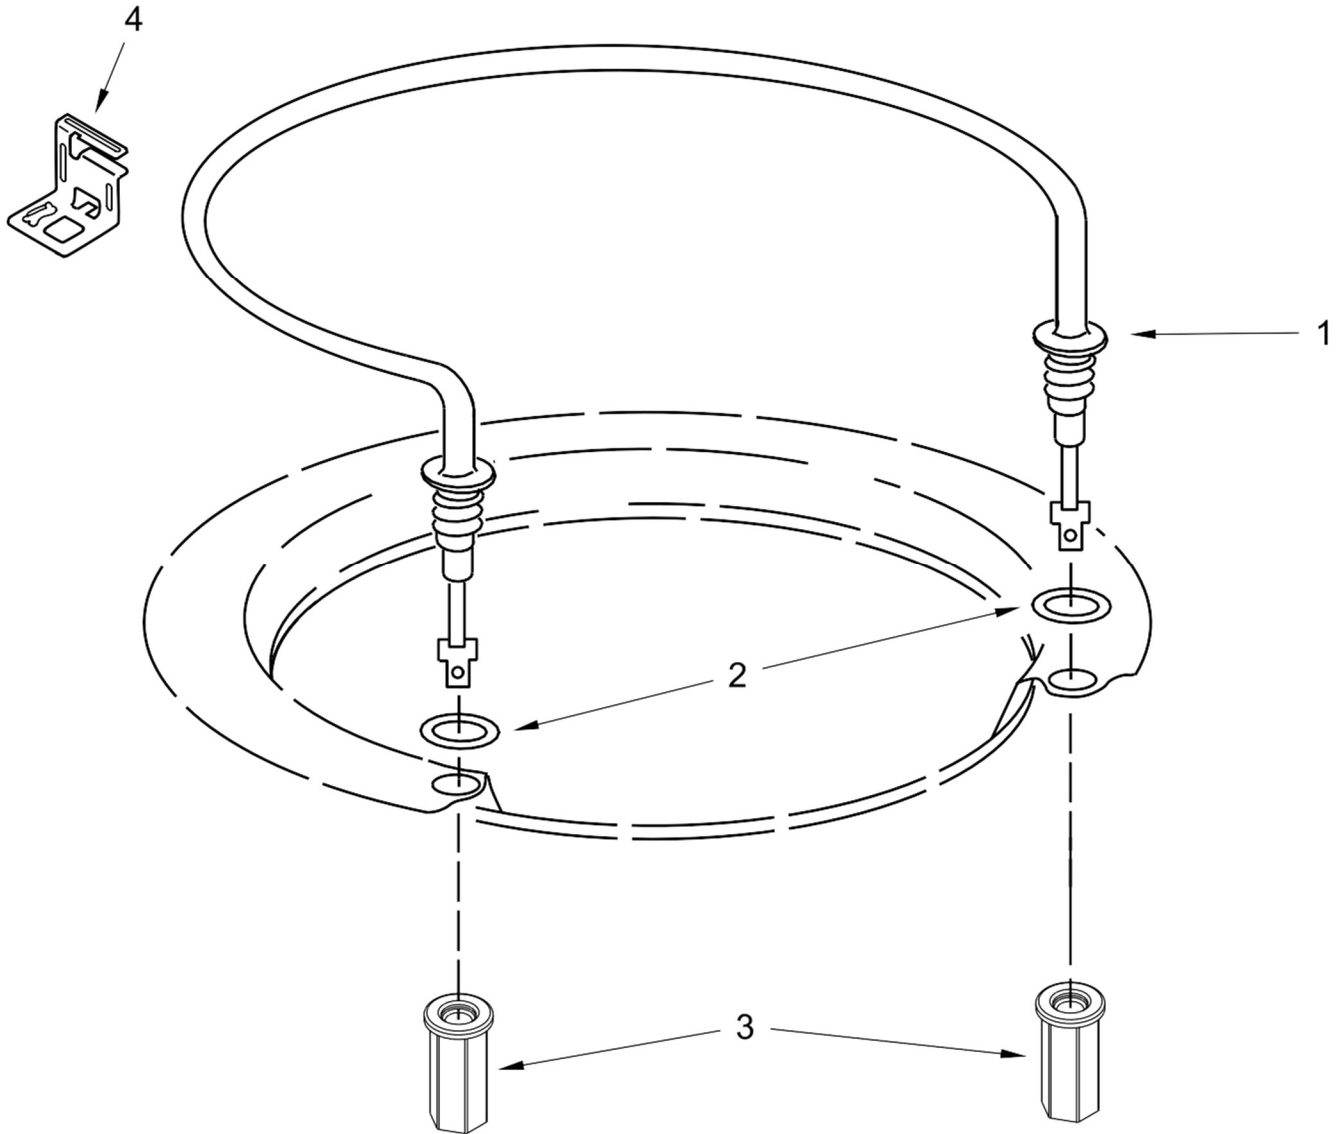

Illus.

No.	Part No.	Description
14	W10169167	Clamp, Hose
15	W10610147	Motor (Also Order Items 13 & 16)
16	W10445975	Hose Assembly (Includes 2 Clamps)
17	W10319027	Lower Sprayarm

Illus.**No. Part No. Description**

- 1 W10671930 Feed Tube Assembly
- 2 W10165274 Screw

Illus.**No. Part No. Description**

- 3 W10317197 Sprayarm
- 4 W10340683 Manifold

Illus.

<u>No.</u>	<u>Part No.</u>	<u>Description</u>
1	W10441445	Heater Element Assembly (Includes Heater Washer & Nut)