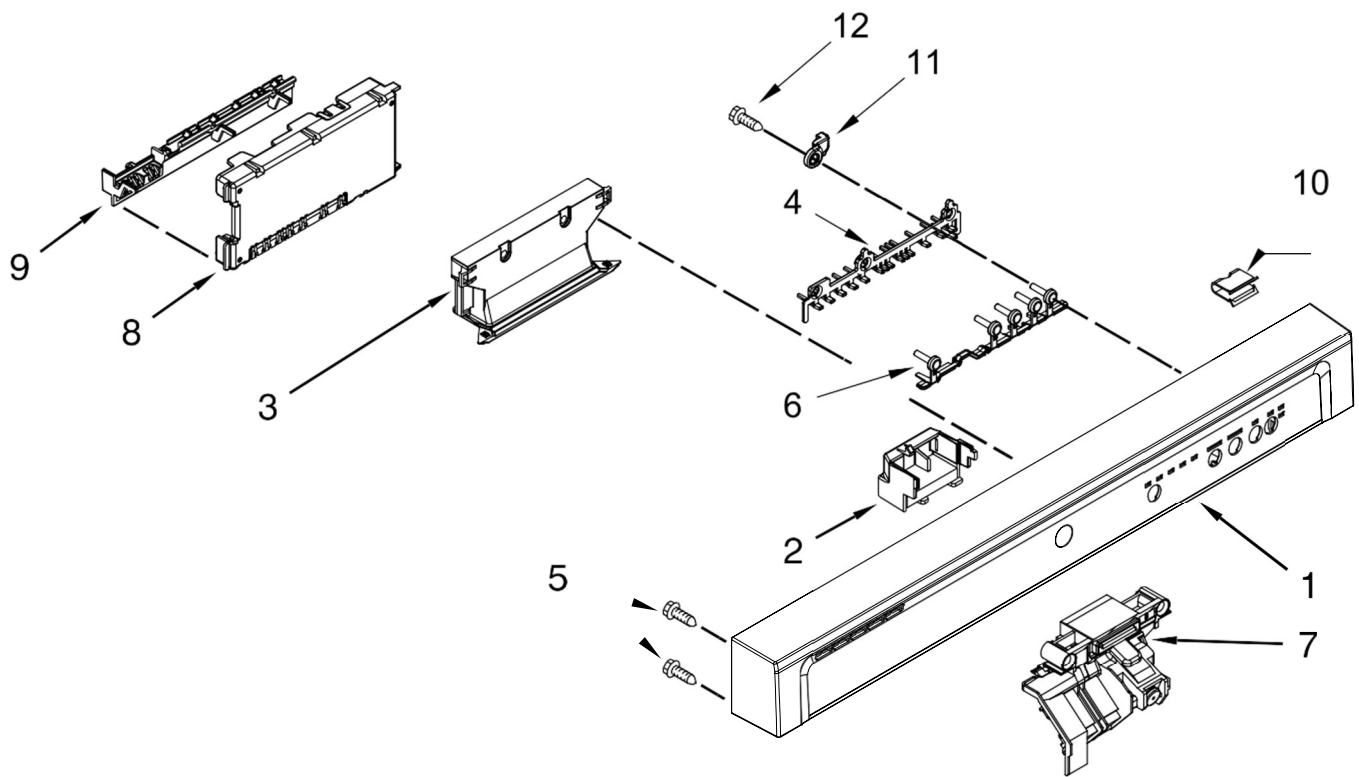

Illus.

<u>No.</u>	<u>Part No.</u>	<u>Description</u>
8		Fastener
	W10503548	Black
	W10503549	White
9	304392	Screw
10	489470	Screw
11	W10620222	Insulation, Front Panel
12	8268961	Sleeve, Friction

Illus.

No.	Part No.	Description
1		Console Assembly (Includes Insert)
	W10629482	Black
	W10629483	White
	W10629485	Stainless
2	W10756253	Box, Connector
3		Handle Pocket
	W10629511	Black