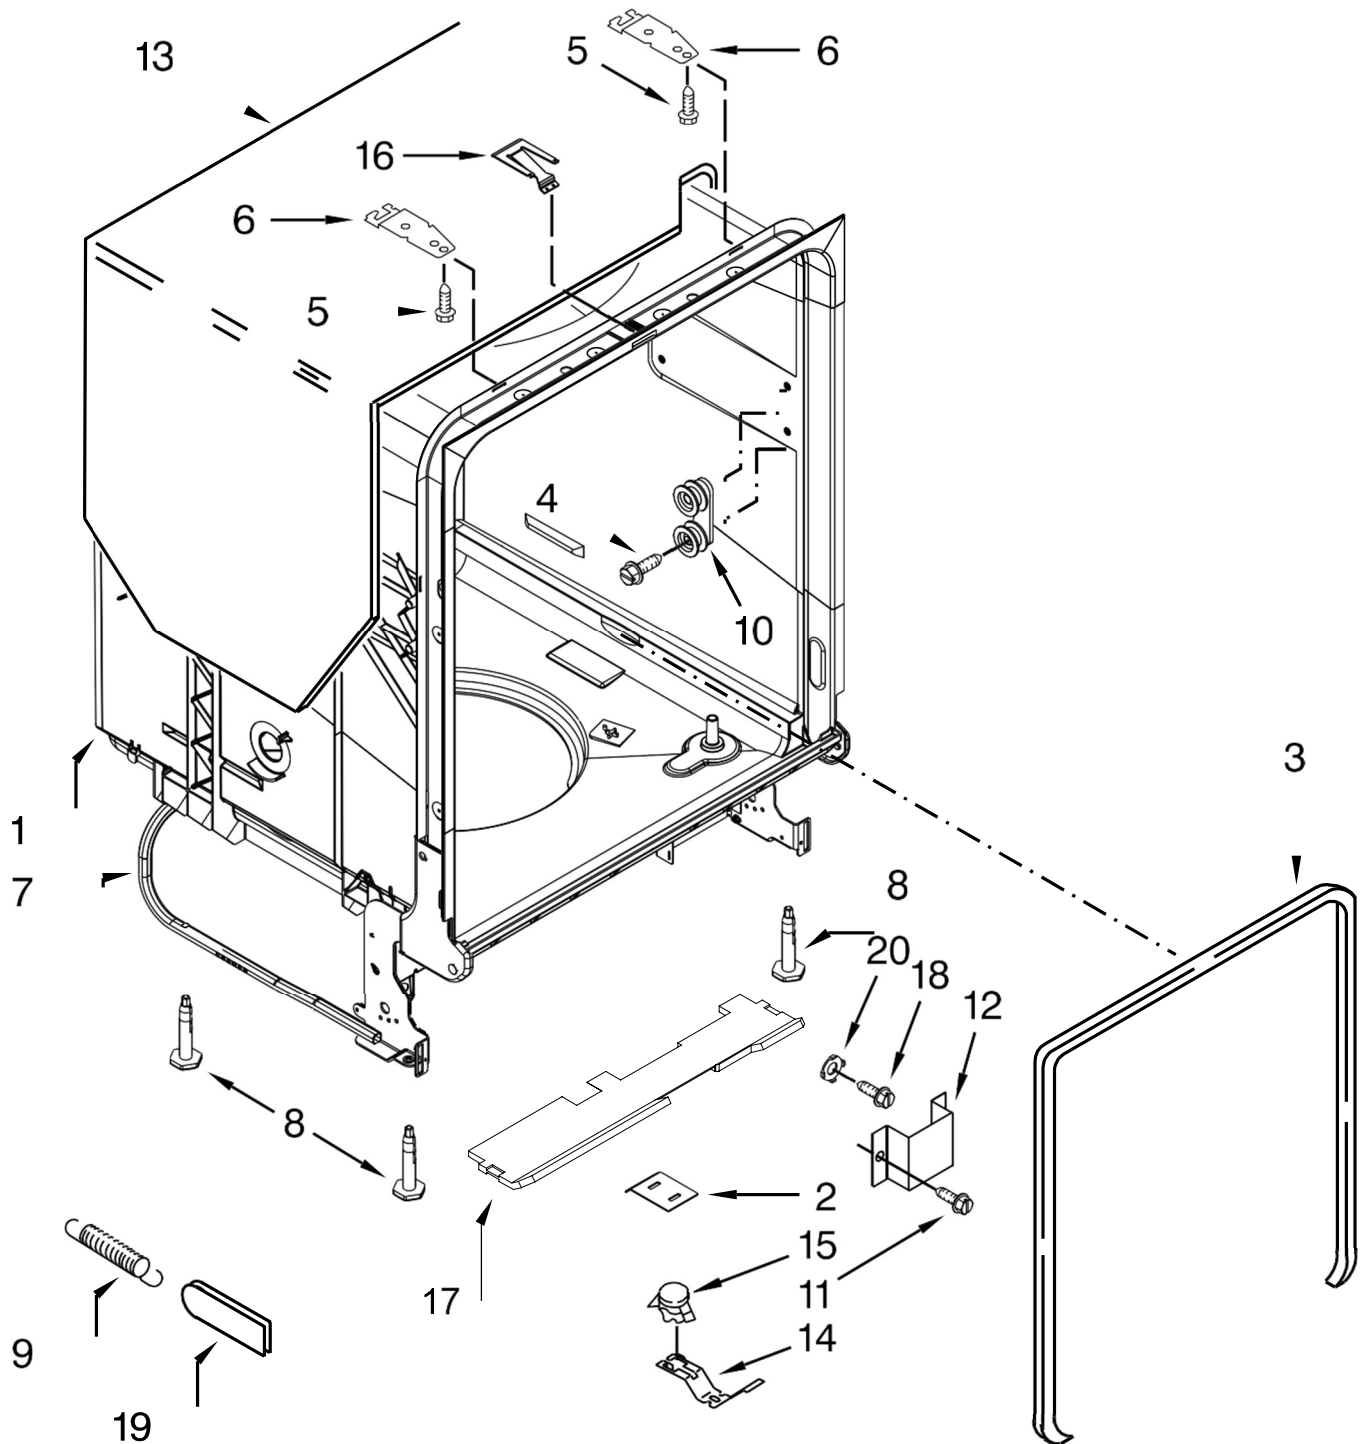

<u>Illus.</u>	<u>No.</u>	<u>Part No.</u>	<u>Description</u>	<u>Illus.</u>	<u>No.</u>	<u>Part No.</u>	<u>Description</u>	<u>Illus.</u>	<u>No.</u>	<u>Part No.</u>	<u>Description</u>
	1	W10349289	Tub Assembly (Includes Heater Assembly)	10	8575897	Wheel Assembly		19	8268990	Bushing, Door Spring	
2		W10321574	Shield, Thermostat	11	3400892	Screw		20	3378128	Washer, Pronged Cup	
3		W10524469	Seal, Tub	12	8268991	Cover, Terminal Box					
4		W10341745	Screw	13	W10380479	Shield, Tub Sound					
5		3367670	Screw	14	W10539489	Clip, Thermostat					
6		8269145	Bracket, Undercounter	15	3371618	Thermostat					
7		W10304231	Support, Bottom	16	W10544004	Strike, Latch					
8		W10619352	Leveler, Leg	17	W10746770	Sound Insulation, Bottom					
9		W10337934	Spring, Door Balance	18	3400014	Screw, Grounding