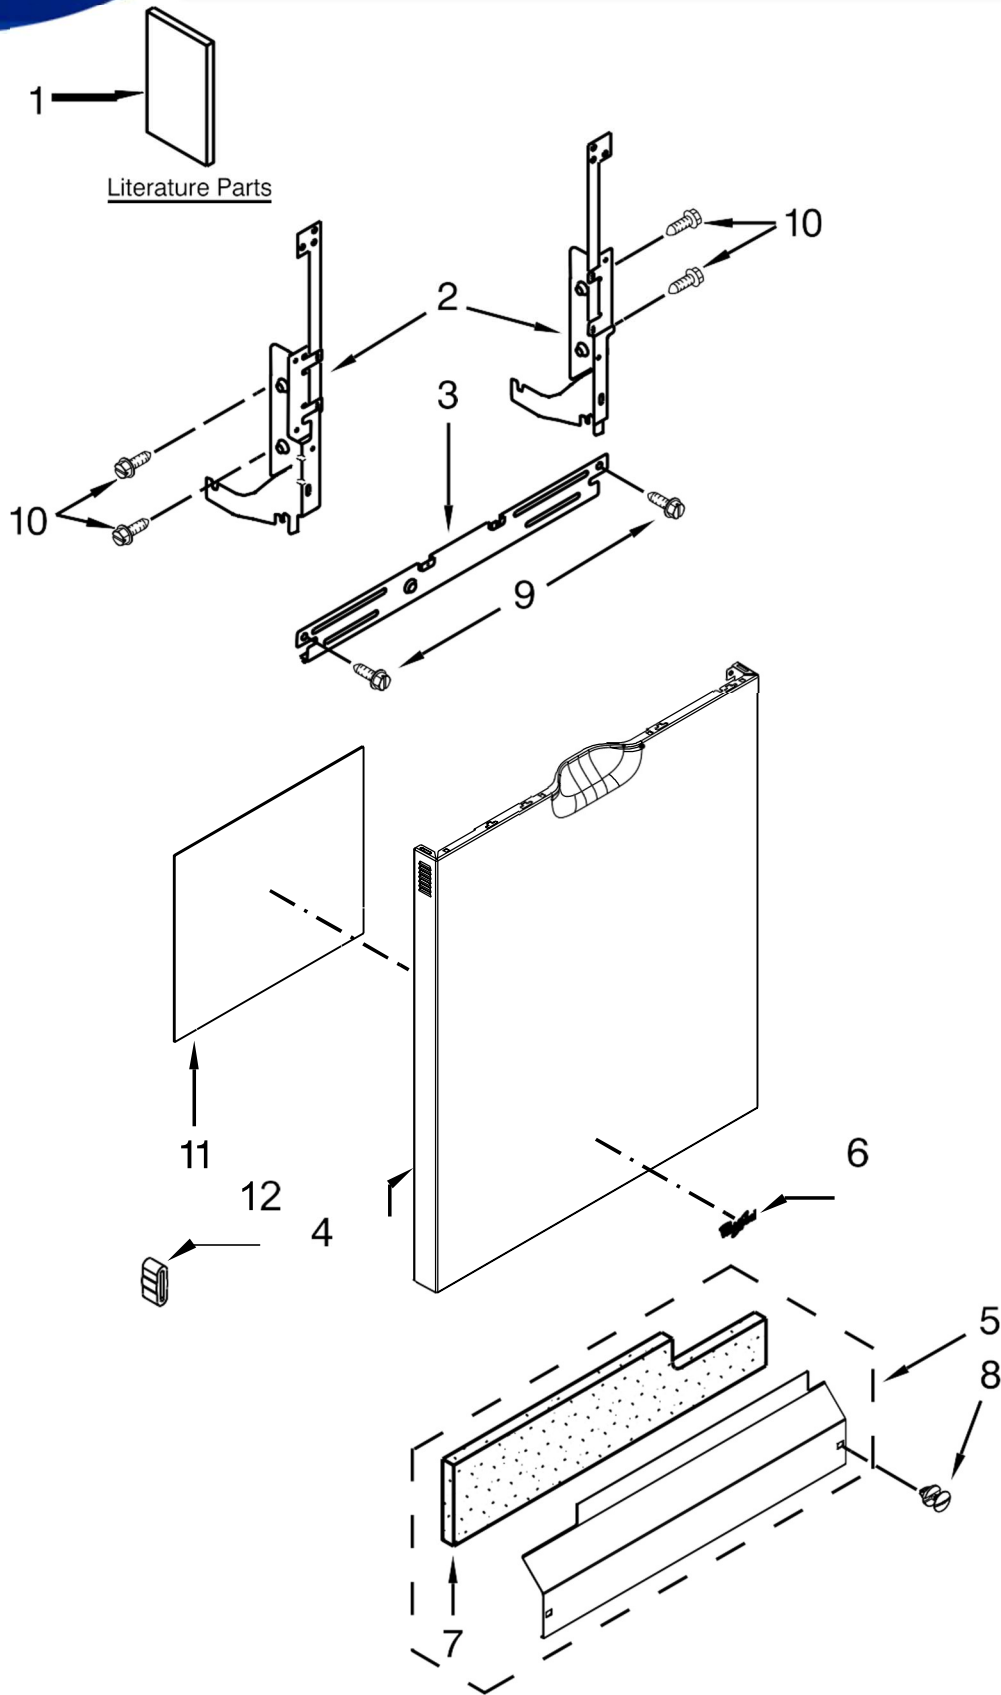

Illus.

<u>No.</u>	<u>Part No.</u>	<u>Description</u>
1		Literature Parts
	W10435040	Installation Instructions
	W10656410	Energy Guide
	W10717213	Use & Care Guide
	W10590887	Tech Sheet, English
	W10590888	Tech Sheet, French
2		Arm, Hinge
	W10274922	Left Hand
	W10274921	Right Hand
3	W10195120	Stiffener, Door

Illus.

<u>No.</u>	<u>Part No.</u>	<u>Description</u>
4		Panel, Front (Includes Nameplate)
	W10629470	Black
	W10629471	White
	W10629473	Stainless
5		Access Panel
	W10799402	Black
	W10799403	White
6		Nameplate
	W10393264	Grey
	W10387117	White
7	W10519755	Insulation, Toe Panel

Illus.

<u>No.</u>	<u>Part No.</u>	<u>Description</u>
8		Fastener
	W10503548	Black
	W10503549	White
9	304392	Screw
10	489470	Screw
11	W10620222	Insulation, Front Panel
12	8268961	Sleeve, Friction