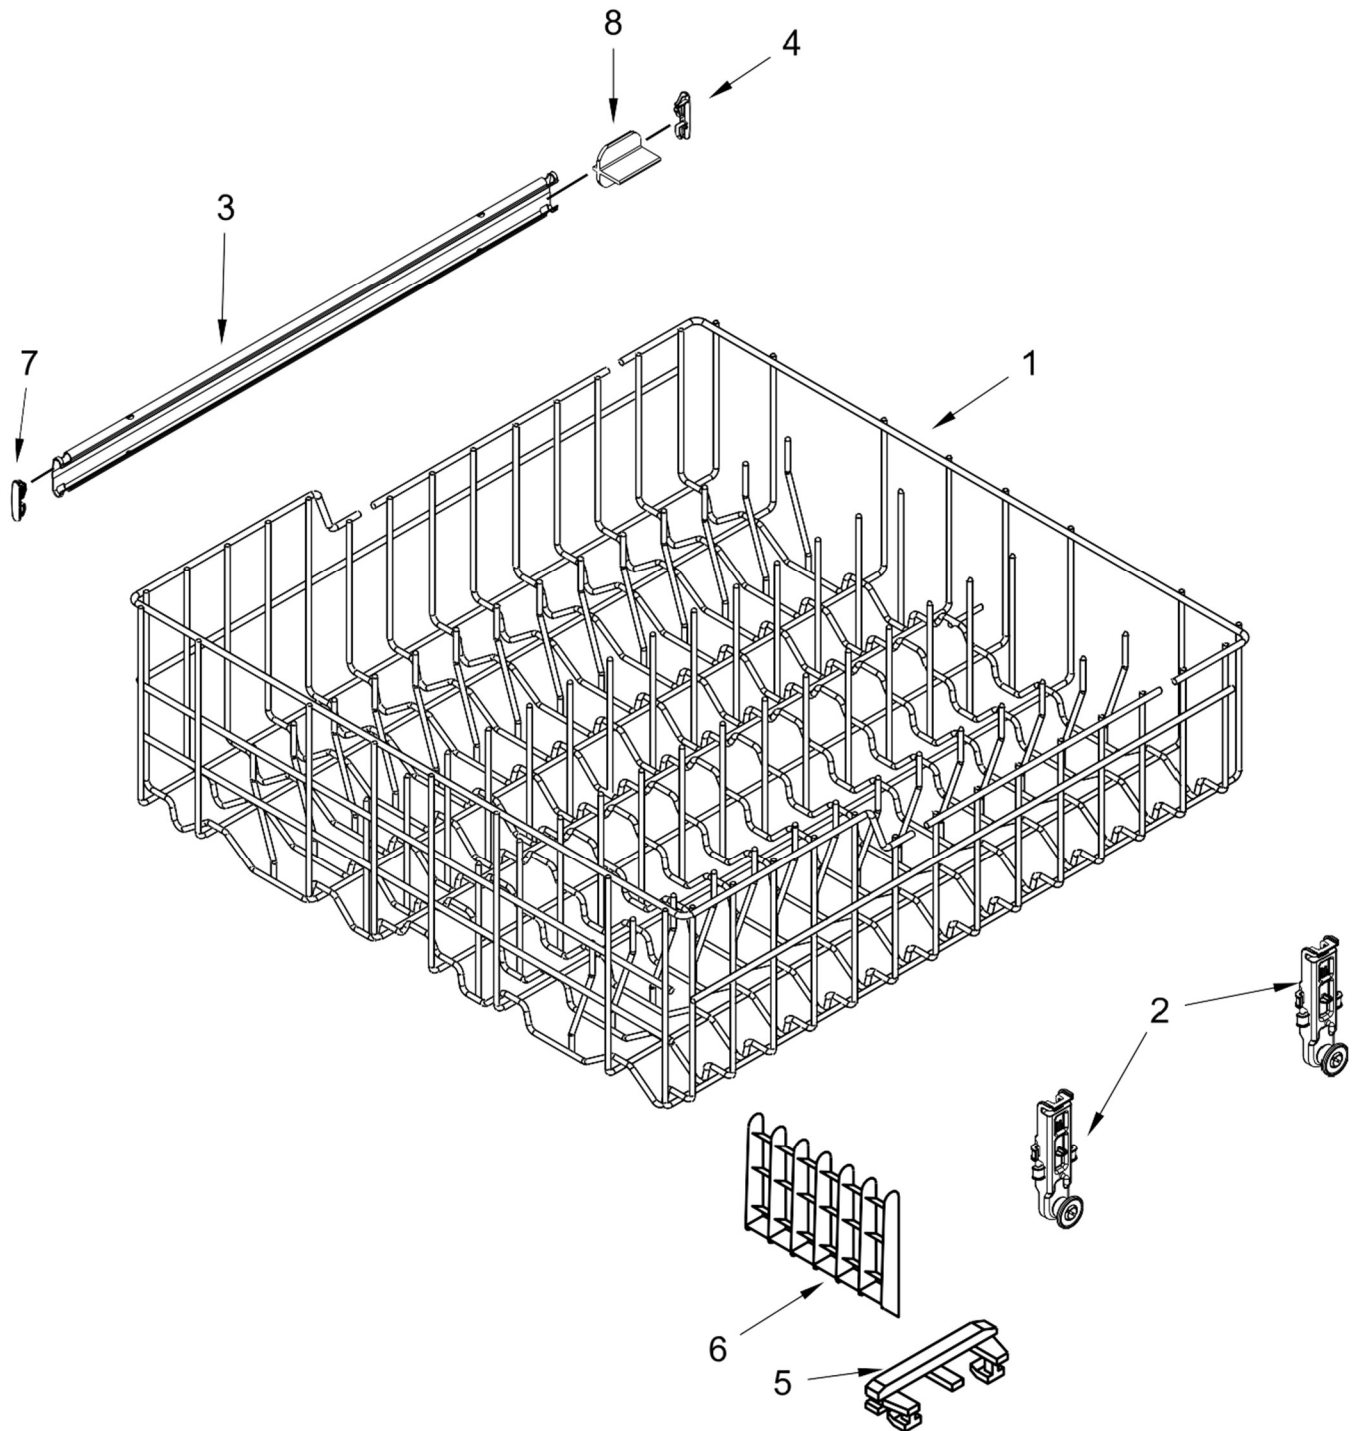

Illus.

No.   Part No.   Description

1	W10164198	Dishrack, Upper
2	8575281	Mount, Wheel Assembly
3	3385089	Track, Dishrack

Illus.

No.   Part No.   Description

4	8565925	Stop, Track (Non-Removable)	7
5	8268826	Clip, Cupshelf	8
6	8268828	Cupshelf, Small	

Illus.

No.   Part No.   Description

W10082861	Stop, Track (Removable)	7
W10306228	Track, Spacer	8