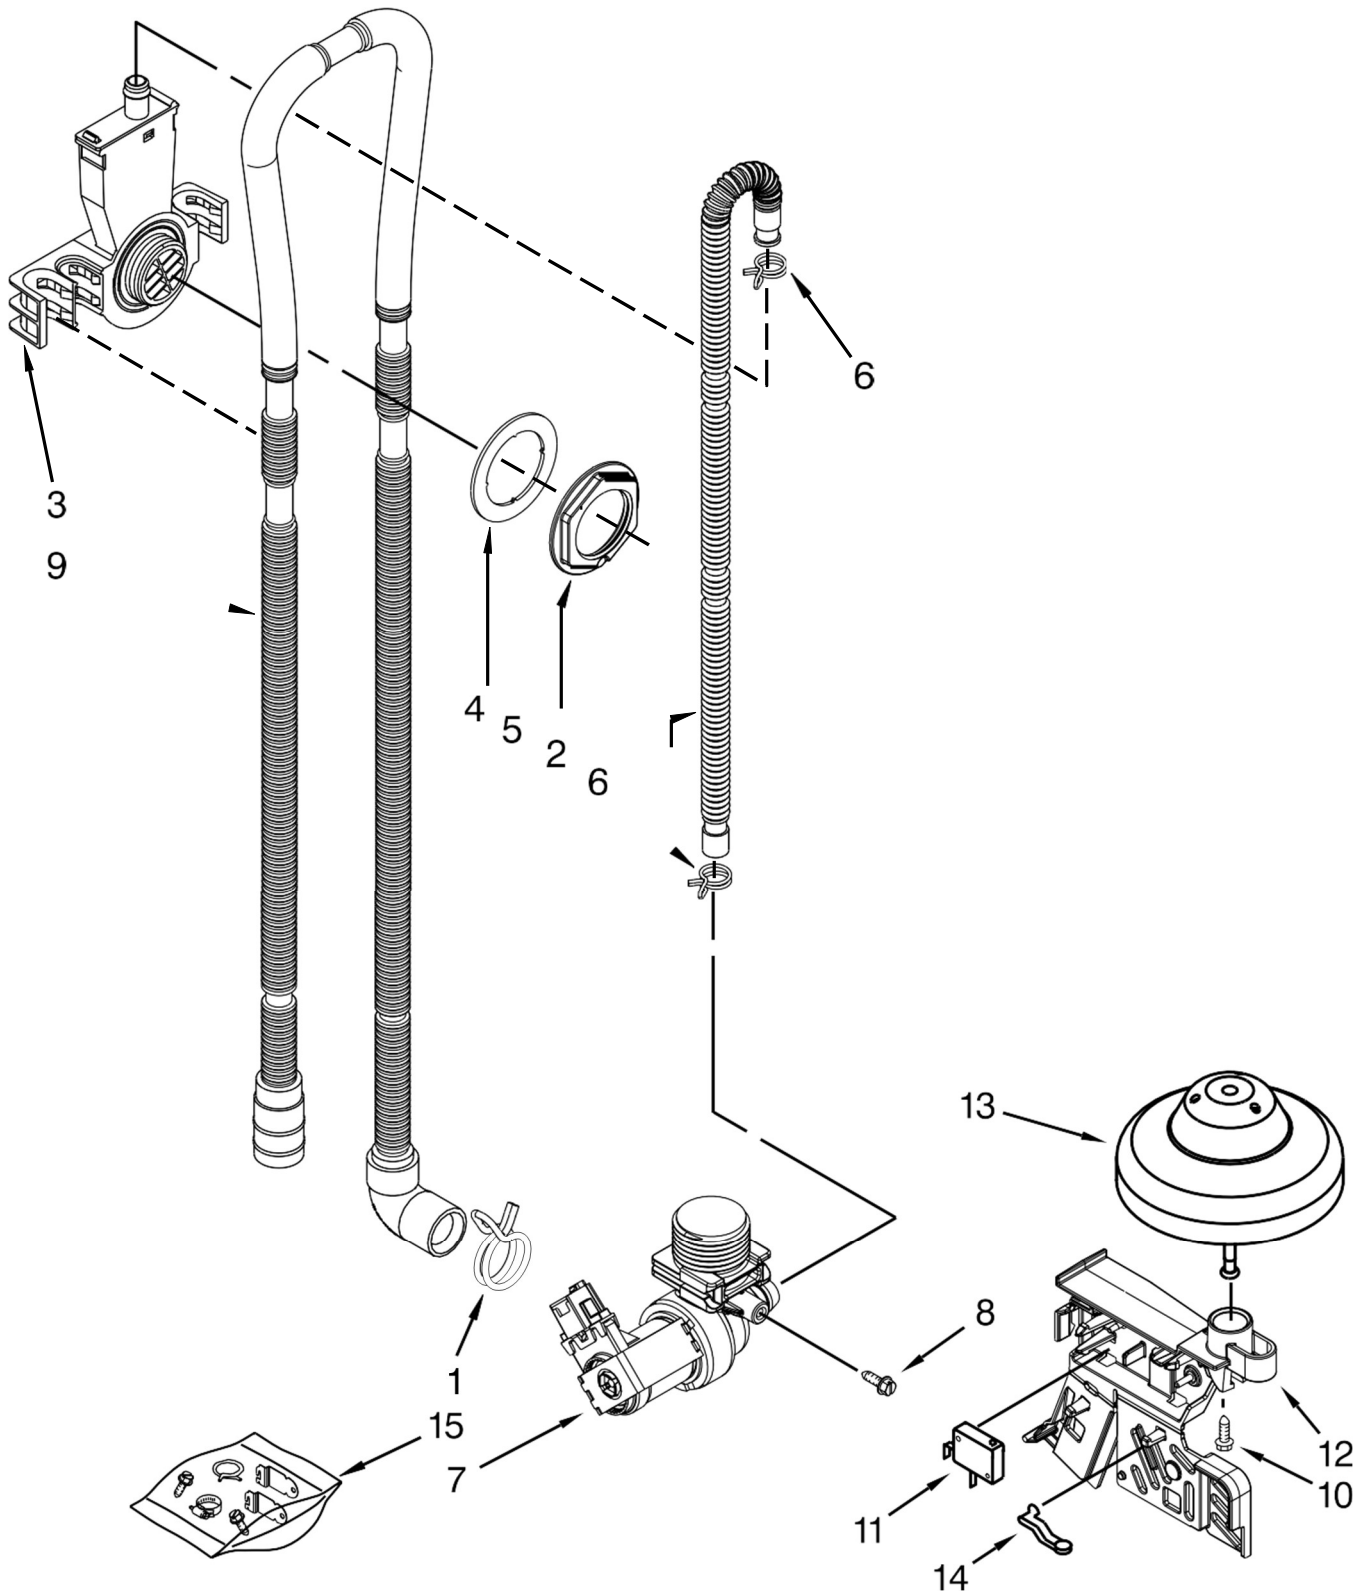

Illus.

No.	Part No.	Description
4	W10629497	Light Pipe
5	W10648588	Screw
6	W10629499	Button Tree
7	W10574864	Latch Assembly (Includes Switch)
	W10756240	Control, Electronic
8		
9	W10372484	Brace, Connector
10	W10485367	Clip, Panel

Illus.

No.	Part No.	Description
11	W10629551	Tab, Control
12	3400061	Screw

Illus.**No. Part No. Description**

- 1 W10348413 Screw
- 2 W10524920 Cap, Rinse Aid
- 3 W10713291 Inner Door Assembly
(Also Order Item 6)
- 4 W10482094 Cover, Dispenser
- 5 W10329609 Vent Assembly
(Also Order Item 6)

Illus.**No. Part No. Description**

- 6 8269259 Gasket, Vent
- 7 W10671924 Bezel, Vent
(Also Order Item 6)
- 8 W10671905 Dispenser Assembly
- 9 W10566921 Wiring Harness
- 10 W10177098 Screw

Illus.**No. Part No. Description**

- 11 W10274923 Seal, Console/Door
- 12 W10462232 Bracket, Dispenser

Illus.

No.	Part No.	Description
1	370445	Clamp, Hose
2	8531412	Hose
3	W10195536	Inlet, Water (Also Order Item 4)
4	8531323	Gasket
5	W10508676	Nut, Inlet (Also Order Item 4)