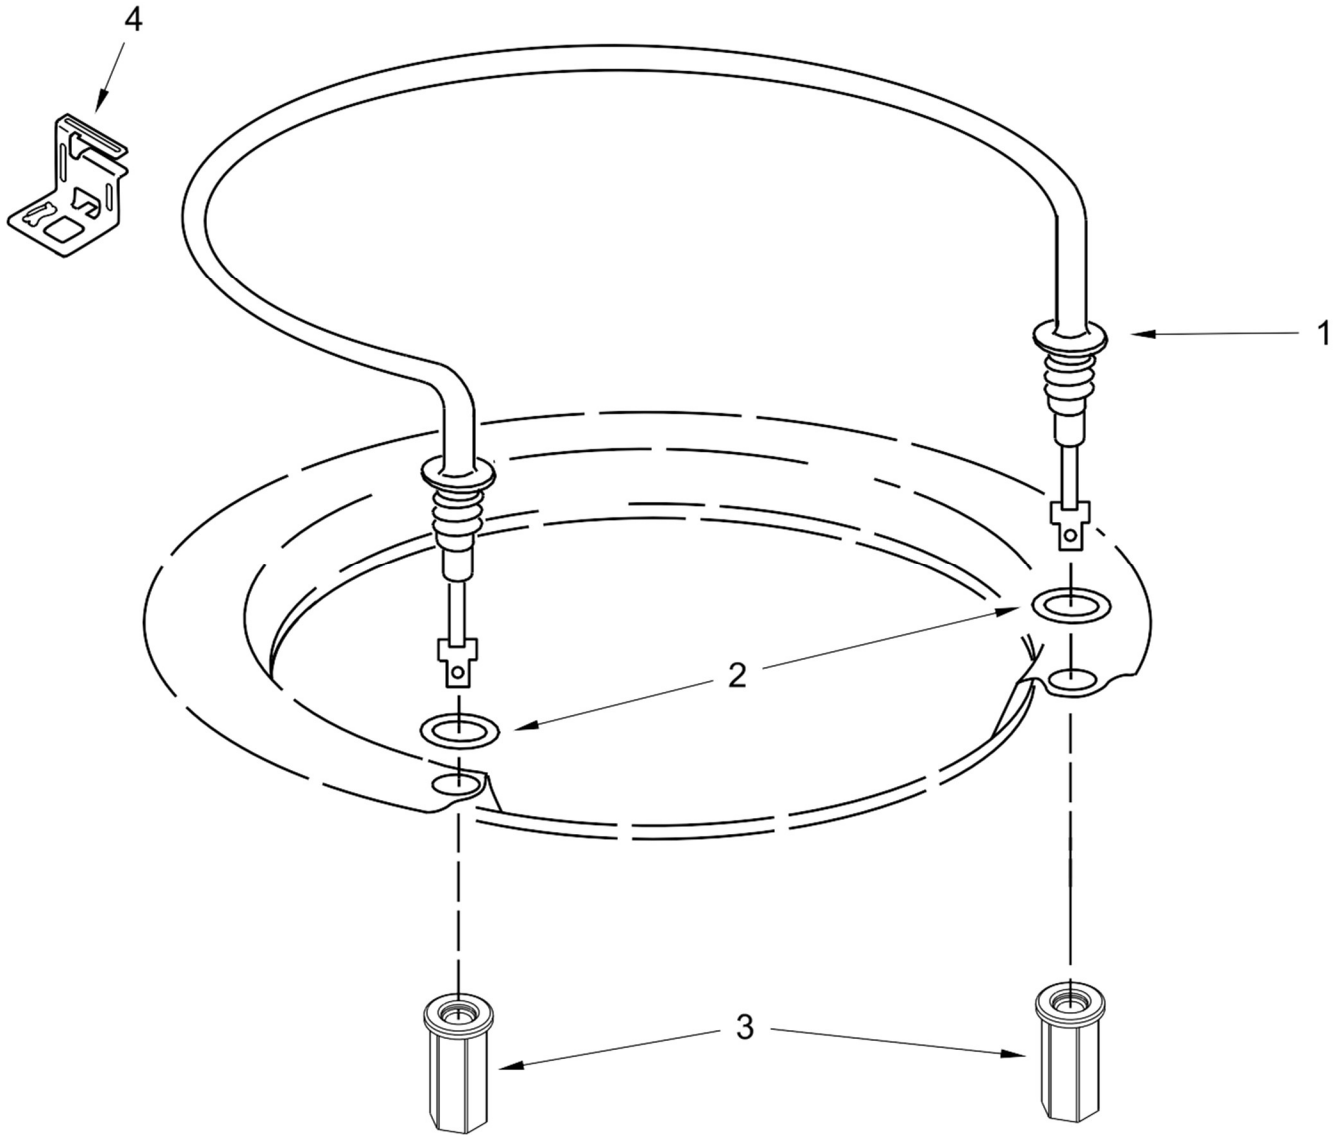

Illus.

No.	Part No.	Description
14	W10169167	Clamp, Hose
15	W10610147	Motor (Also Order Items 13 & 16)
16	W10445975	Hose Assembly (Includes 2 Clamps)
17	W10319027	Lower Sprayarm

Illus.**No. Part No. Description**

- 1 W10671930 Feed Tube Assembly
- 2 W10165274 Screw

Illus.**No. Part No. Description**

- 3 W10317197 Sprayarm
- 4 W10340683 Manifold

LAVAVAJILLAS WDF520PADB5

Illus.

<u>No.</u>	<u>Part No.</u>	<u>Description</u>
1	W10441445	Heater Element Assembly (Includes Heater Washer & Nut)