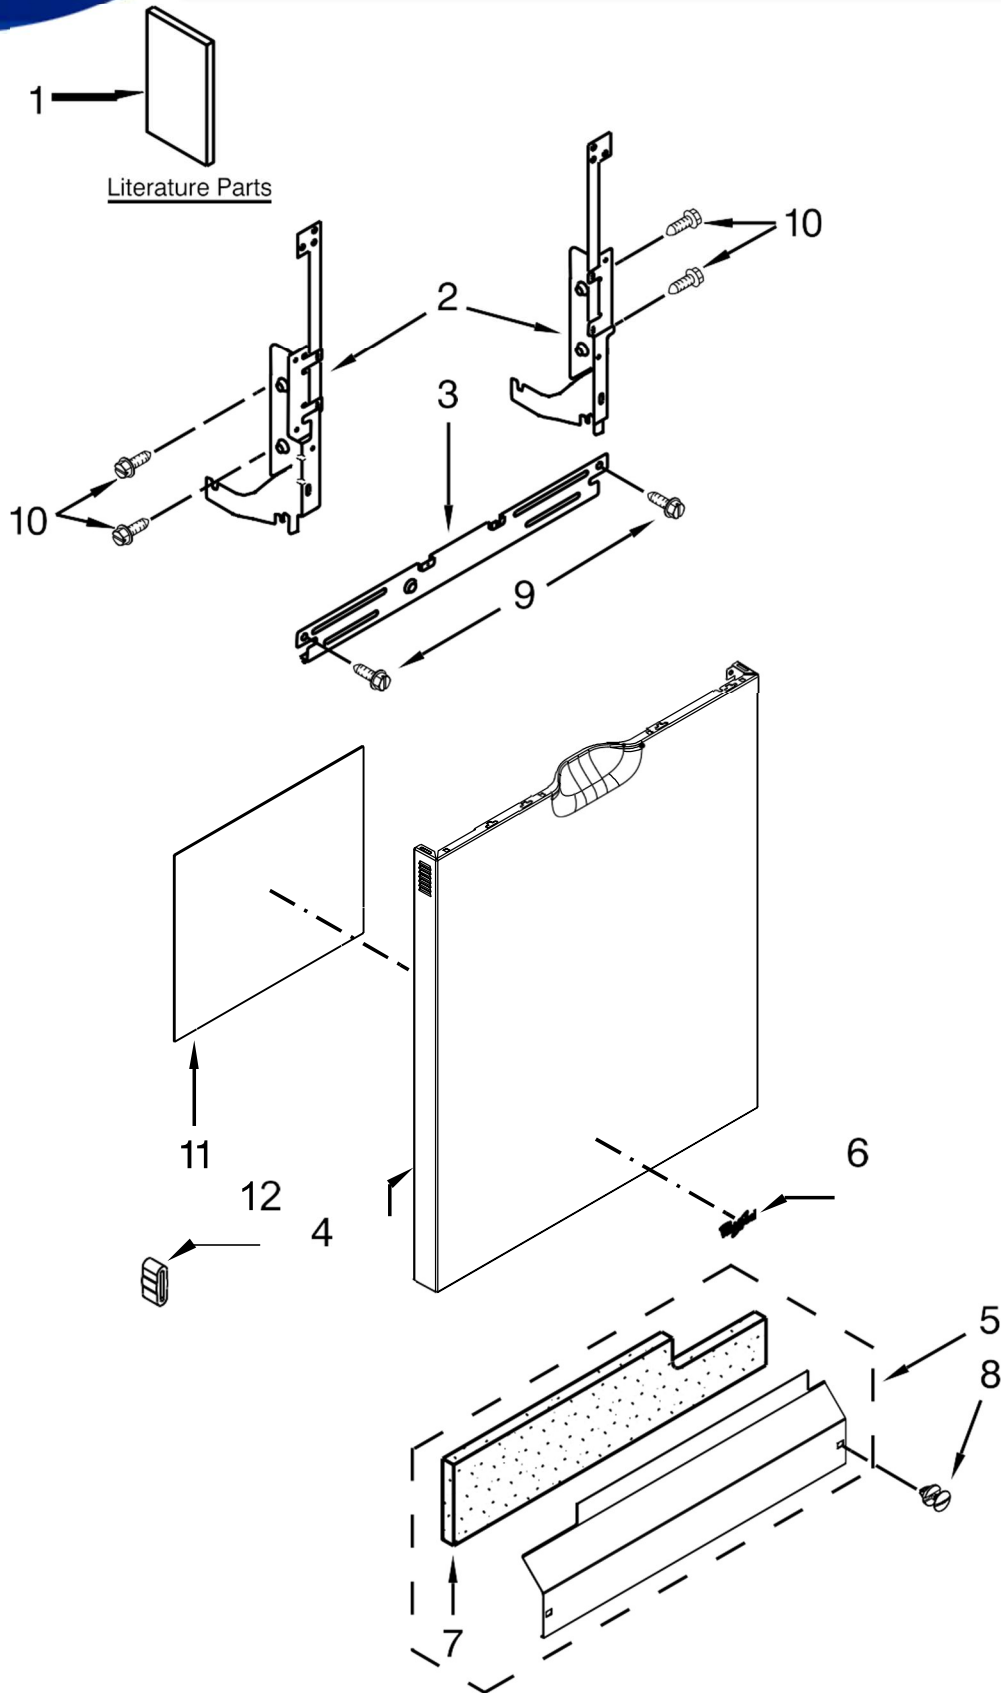

Illus.

<u>No.</u>	<u>Part No.</u>	<u>Description</u>
1		Literature Parts
	W10435040	Installation Instructions
	W10656410	Energy Guide
	W10717213	Use & Care Guide
	W10590887	Tech Sheet, English
	W10590888	Tech Sheet, French
2		Arm, Hinge
	W10274922	Left Hand
	W10274921	Right Hand
3	W10195120	Stiffener, Door

Illus.

<u>No.</u>	<u>Part No.</u>	<u>Description</u>
4		Panel, Front (Includes Nameplate)
	W10629470	Black
	W10629471	White
	W10629473	Stainless
5		Access Panel
	W10369023	Black
	W10369025	White
6		Nameplate
	W10393264	Grey
	W10387117	White
7	W10519755	Insulation, Toe Panel

Illus.

<u>No.</u>	<u>Part No.</u>	<u>Description</u>
8		Fastener
	W10503548	Black
	W10503549	White
9	304392	Screw
10	489470	Screw
11	W10620222	Insulation, Front Panel
12	8268961	Sleeve, Friction