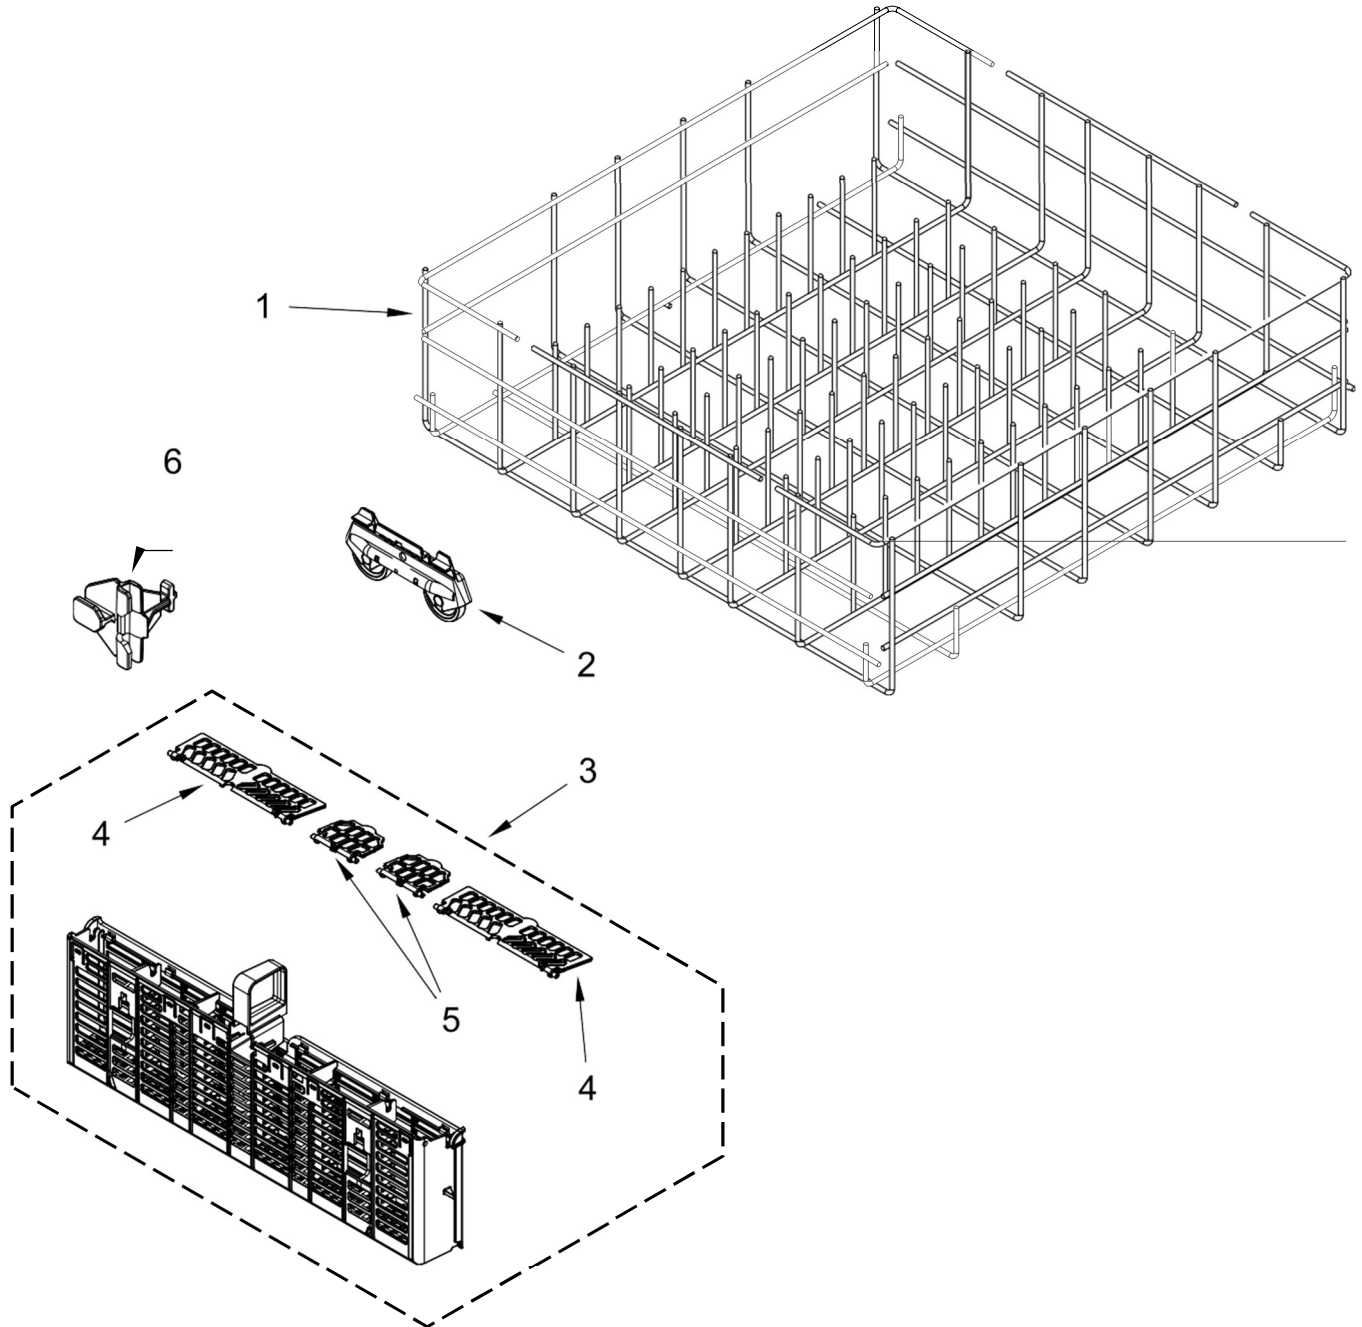

LAVAVAJILLAS WDF520PADB5

Illus.

No. Part No. Description

1 W10164198 Dishrack, Upper
2 8575281 Mount, Wheel Assembly
3 3385089 Track, Dishrack

Illus.

No. Part No. Description

4 8565925 Stop, Track 7
(Non-Removable)
5 8268826 Clip, Cupshelf 8
6 8268828 Cupshelf, Small

Illus.

No. Part No. Description

W10082861 Stop, Track
(Removable)
W10306228 Track, Spacer

Illus.

<u>No.</u>	<u>Part No.</u>	<u>Description</u>
1	8539225	Dishrack, Lower
2	8268645	Wheel & Transport Assembly