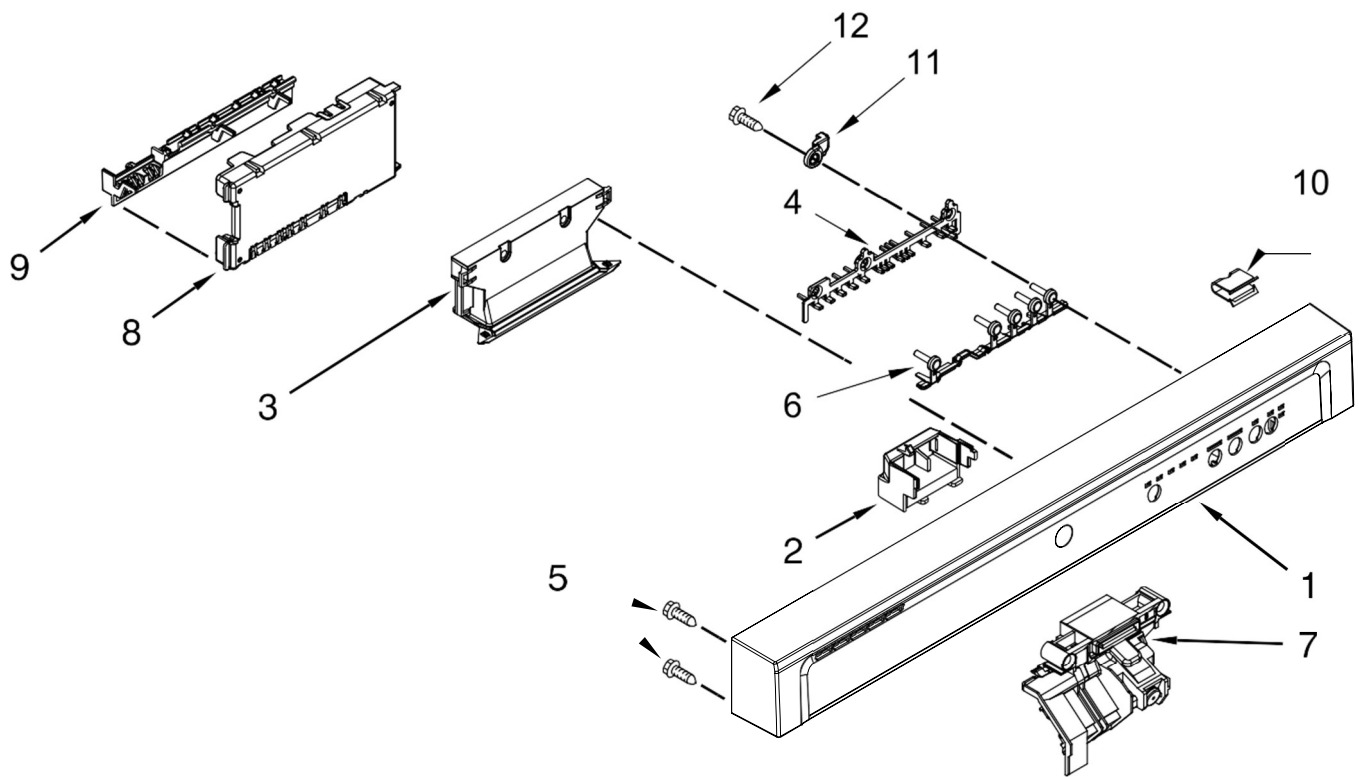

Illus.

No.	Part No.	Description
1		Console Assembly (Includes Insert)
	W10629482	Black
	W10629483	White
	W10629485	Stainless
2	W10756253	Box, Connector
3		Handle Pocket
	W10629511	Black

Illus.

No.	Part No.	Description
4	W10629497	Light Pipe
5	W10648588	Screw
6	W10629499	Button Tree
7	W10574864	Latch Assembly (Includes Switch)
	W10804131	Control, Electronic
8		
9	W10372484	Brace, Connector
10	W10485367	Clip, Panel

Illus.

No.	Part No.	Description
11	W10629551	Tab, Control
12	3400061	Screw