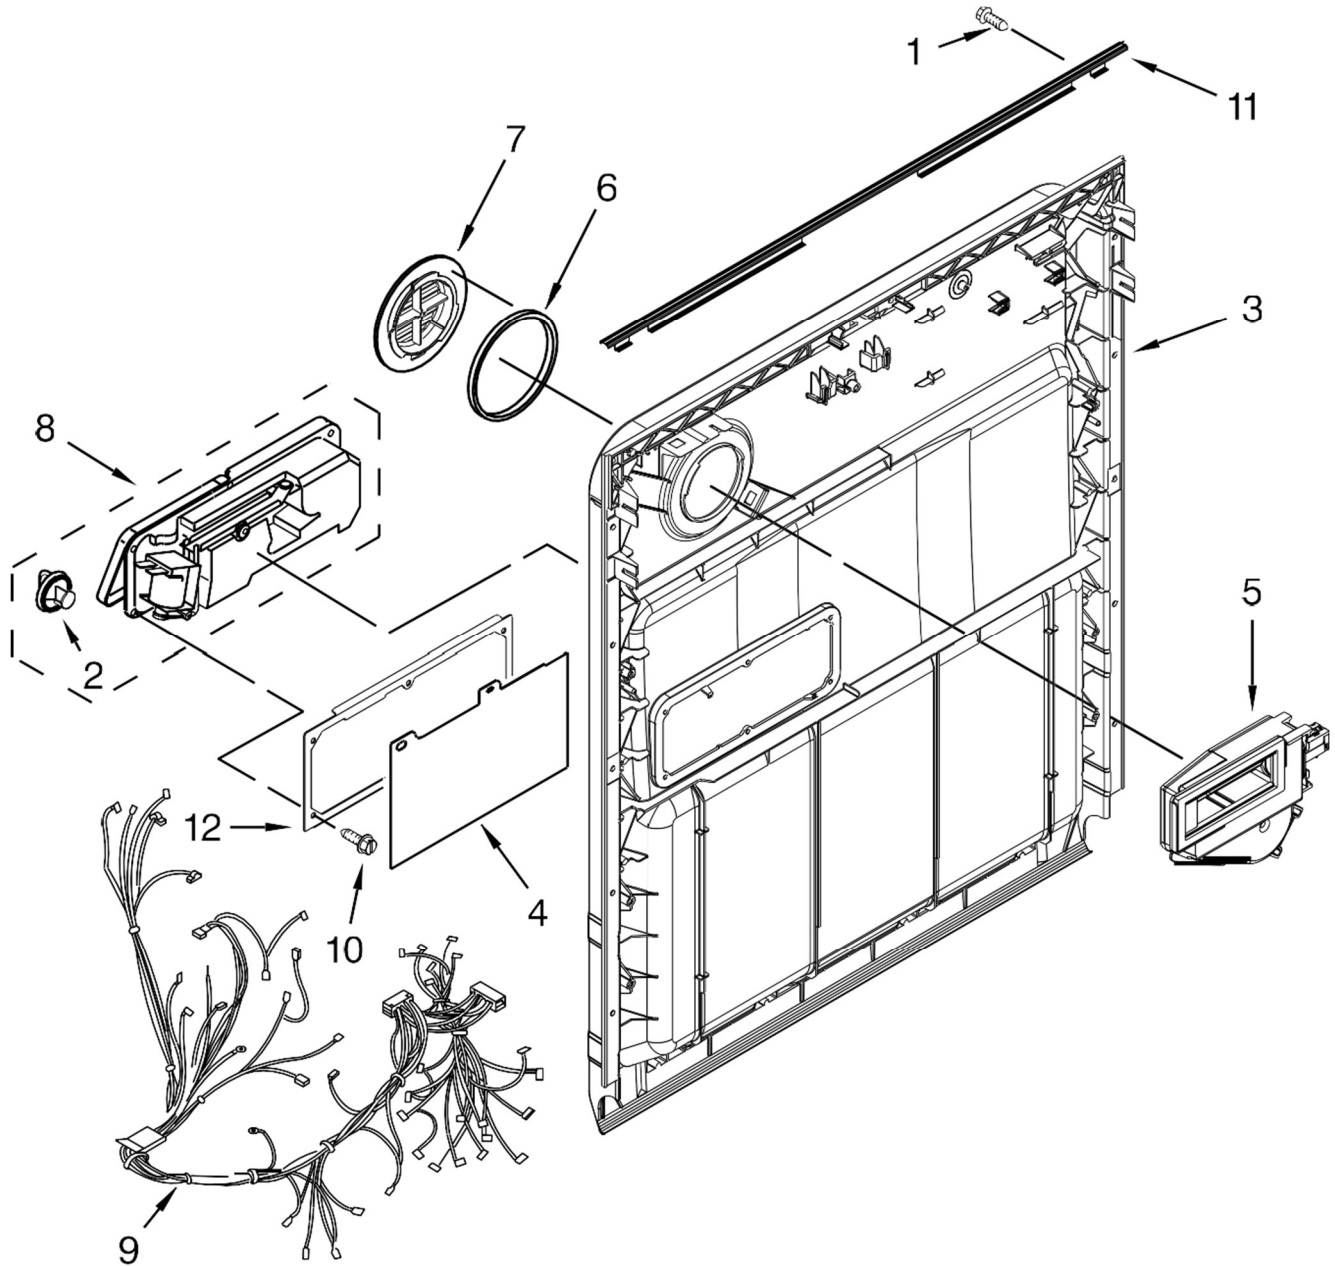

Illus.

No.	Part No.	Description
1		Console Assembly (Includes Insert)
	W10629482	Black
	W10629483	White
	W10629485	Stainless
2	W10756253	Box, Connector
3		Handle Pocket
	W10629511	Black

Illus.

No.	Part No.	Description
4	W10629497	Light Pipe
5	W10648588	Screw
6	W10629499	Button Tree
7	W10574864	Latch Assembly (Includes Switch)
	W10804131	Control, Electronic
8		
9	W10372484	Brace, Connector
10	W10485367	Clip, Panel

Illus.

No.	Part No.	Description
11	W10629551	Tab, Control
12	3400061	Screw