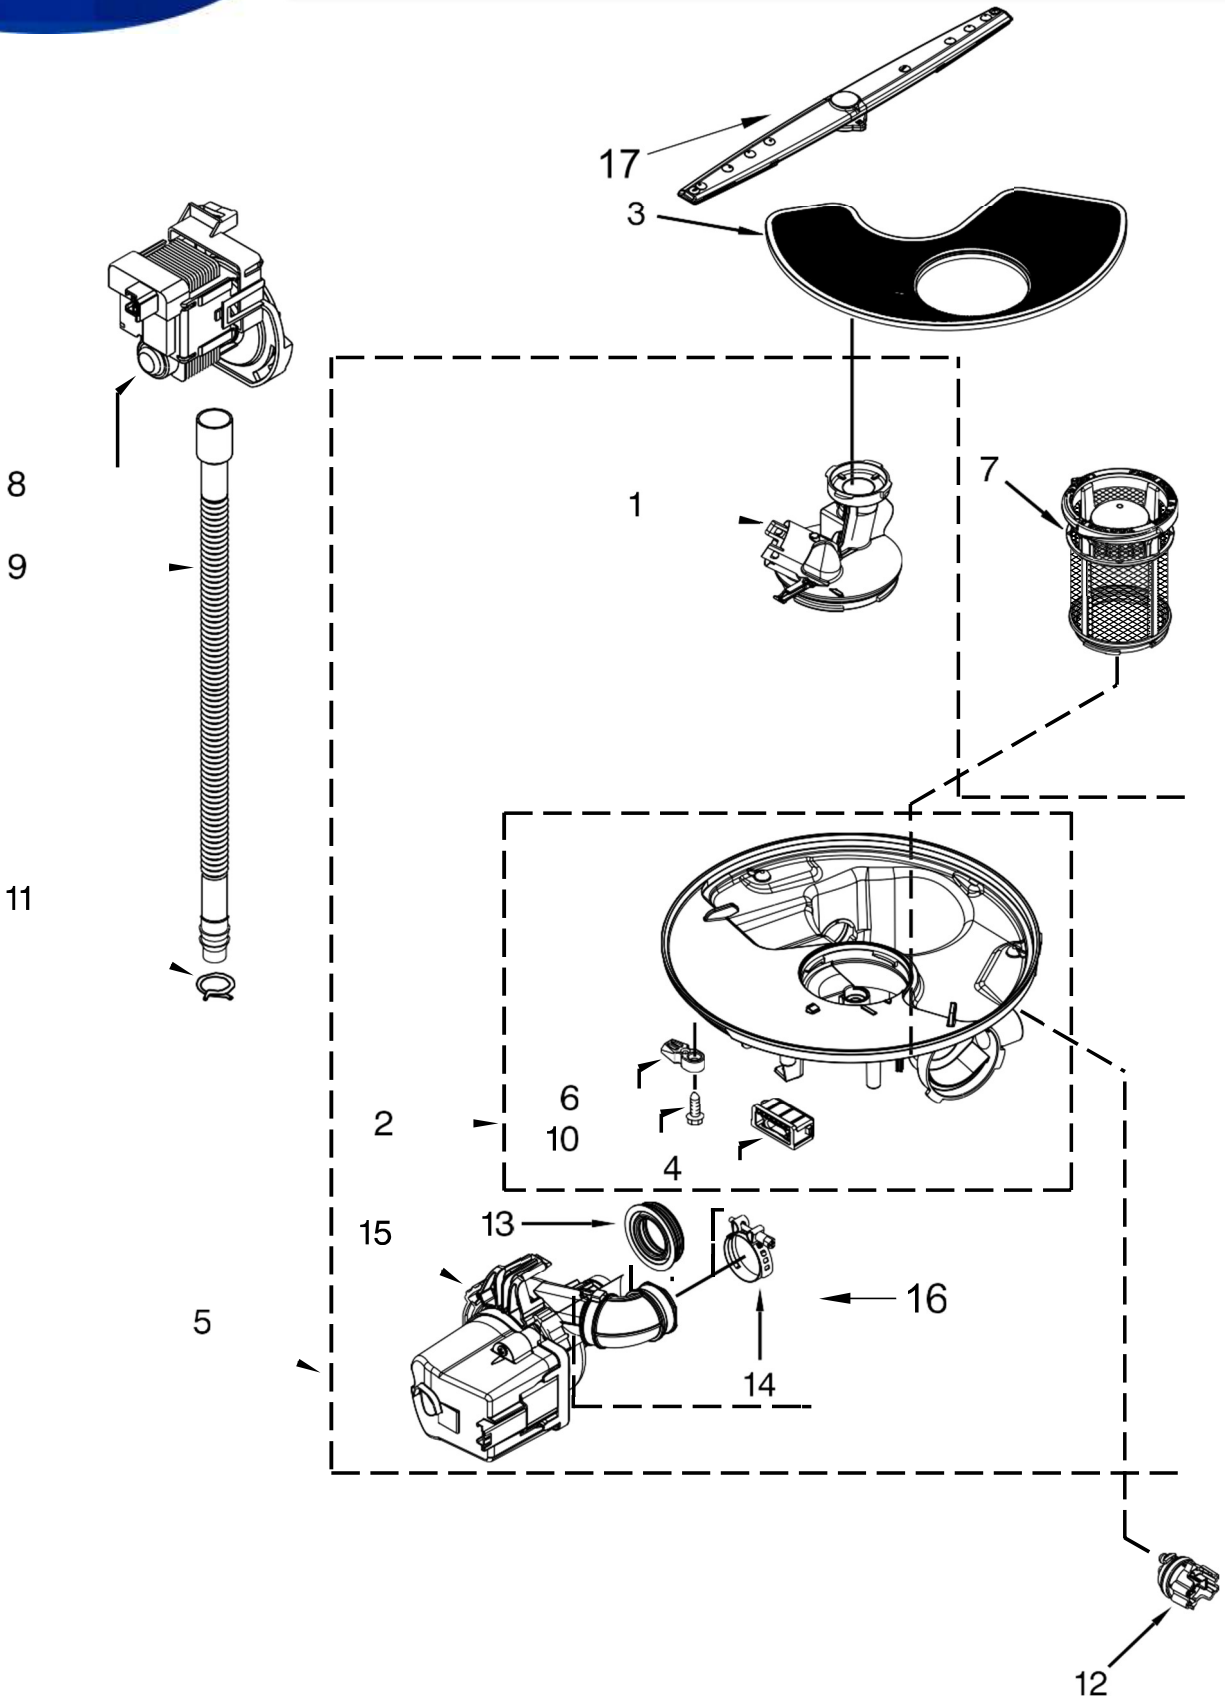

Illus.

No.	Part No.	Description
1	W10455271	Cover, Outlet
2	W10482462	Sump With Seal (Also Order Items 13 & 16)
3	W10463906	Screen
4	W10195086	Motor, Isolator
5	W10733530	Sump & Motor Assembly
6	W10372113	Tab, Sump

Illus.

No.	Part No.	Description
7	W10693534	Filter Cup Assembly
8	W10724439	Pump, Drain
9	8269144	Hose, Drain
10	W10348407	Screw
11	370445	Clamp, Hose
12	W10723295	Indicator, Optical Wash
13	W10538166	Grommet

Illus.

No.	Part No.	Description
14	W10169167	Clamp, Hose
15	W10610147	Motor (Also Order Items 13 & 16)
16	W10445975	Hose Assembly (Includes 2 Clamps)
17	W10319027	Lower Sprayarm