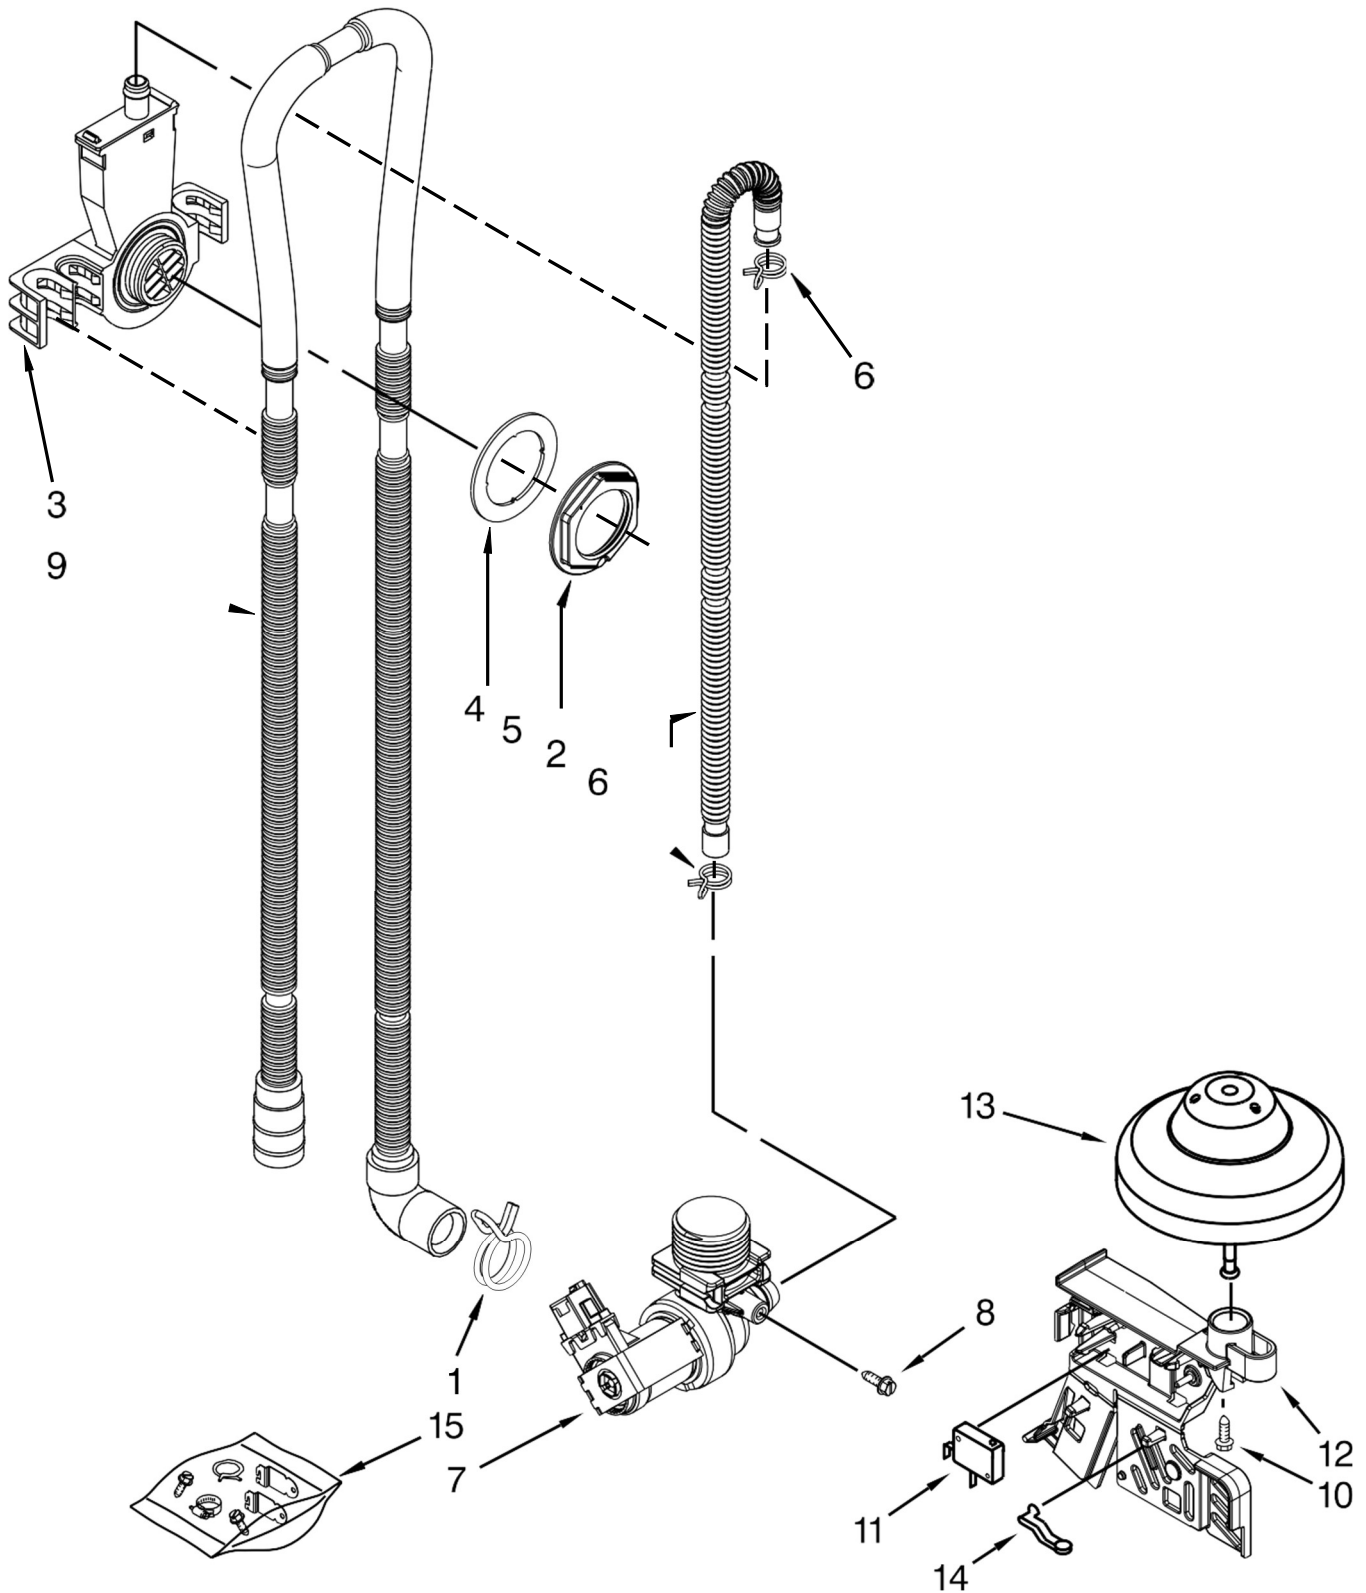

Illus.

No.	Part No.	Description
4	W10629497	Light Pipe
5	W10648588	Screw
6	W10629499	Button Tree
7	W10574864	Latch Assembly (Includes Switch)
	W10804131	Control, Electronic
8		
9	W10372484	Brace, Connector
10	W10485367	Clip, Panel

Illus.

No.	Part No.	Description
11	W10629551	Tab, Control
12	3400061	Screw

Illus.**No. Part No. Description**

- 1 W10348413 Screw
- 2 W10524920 Cap, Rinse Aid
- 3 W10713291 Inner Door Assembly
(Also Order Item 6)
- 4 W10482094 Cover, Dispenser
- 5 W10329609 Vent Assembly
(Also Order Item 6)

Illus.**No. Part No. Description**

- 6 8269259 Gasket, Vent
- 7 W10671924 Bezel, Vent
(Also Order Item 6)
- 8 W10671905 Dispenser Assembly
- 9 W10803035 Wiring Harness
- 10 W10177098 Screw

Illus.**No. Part No. Description**

- 11 W10274923 Seal, Console/Door
- 12 W10462232 Bracket, Dispenser

Illus.

No.	Part No.	Description
1	370445	Clamp, Hose
2	W10769066	Hose
3	W10195536	Inlet, Water (Also Order Item 4)
4	8531323	Gasket
5	W10508676	Nut, Inlet (Also Order Item 4)