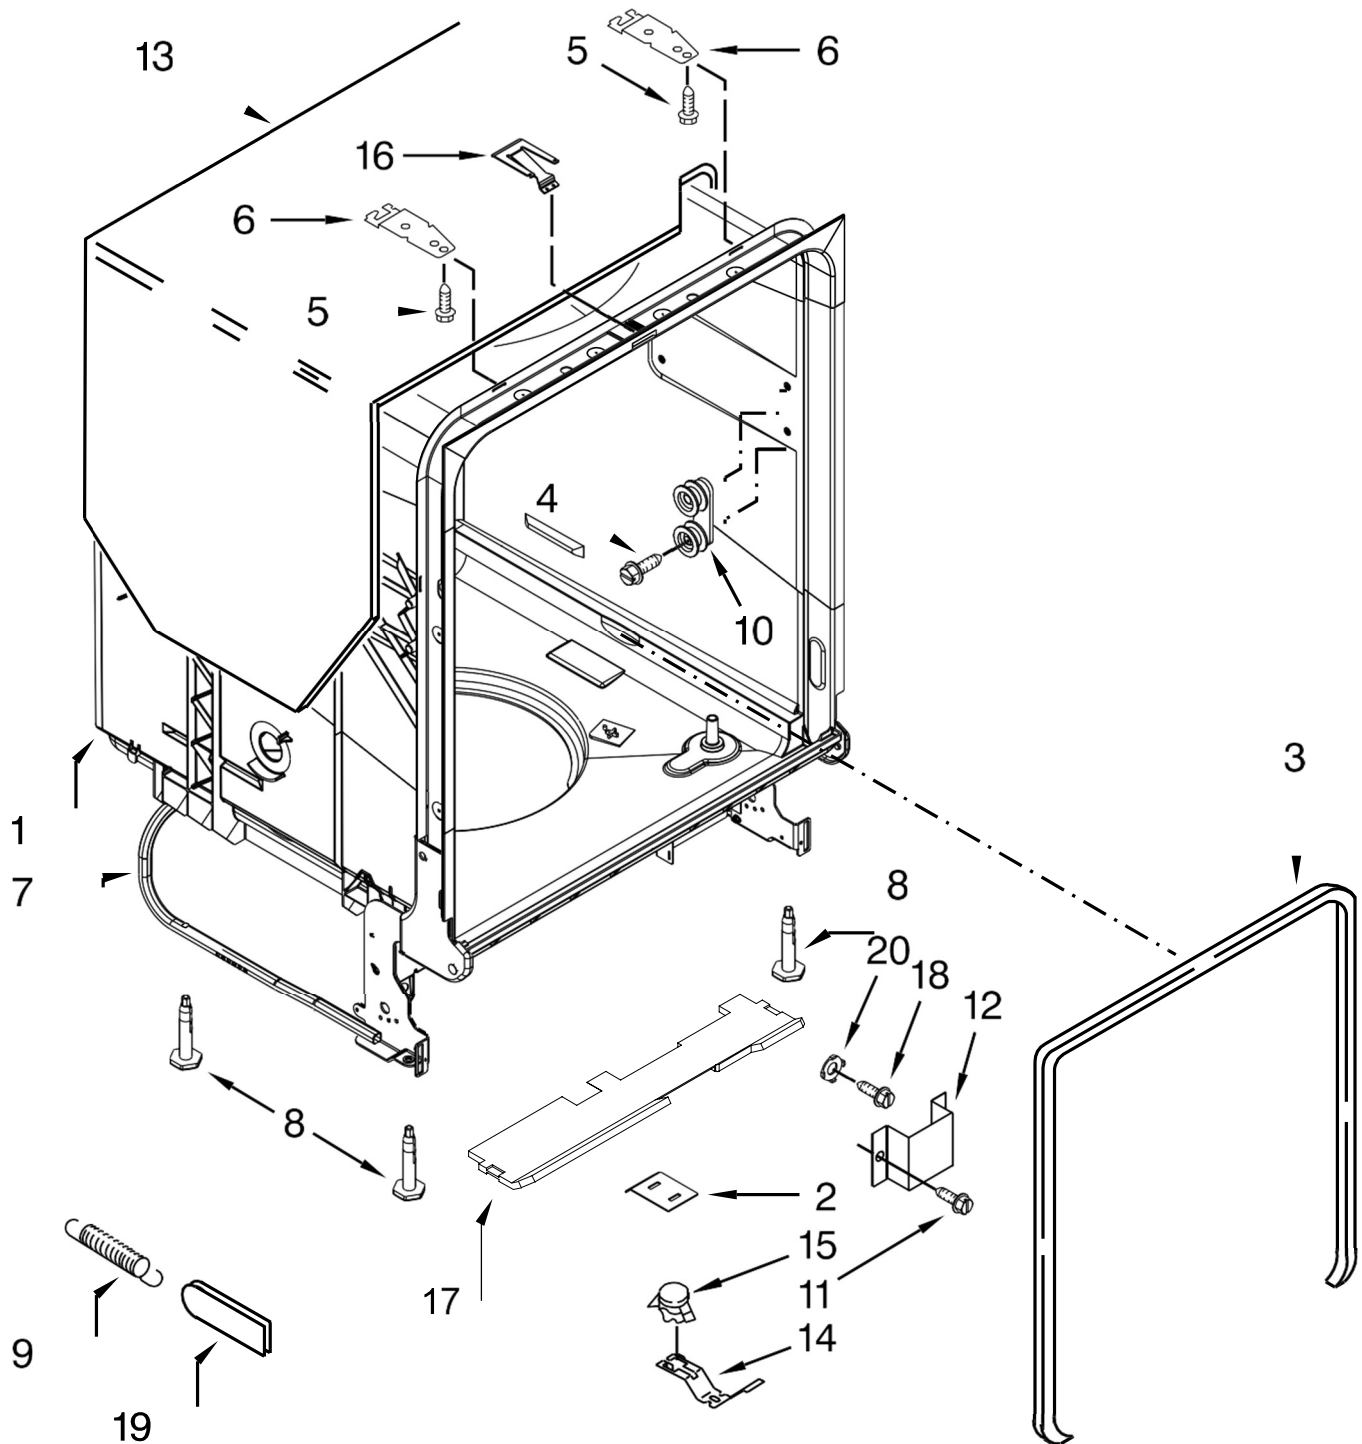

<u>Illus.</u>	<u>No.</u>	<u>Part No.</u>	<u>Description</u>	<u>Illus.</u>	<u>No.</u>	<u>Part No.</u>	<u>Description</u>	<u>Illus.</u>	<u>No.</u>	<u>Part No.</u>	<u>Description</u>
	1	W10349289	Tub Assembly (Includes Heater Assembly)	10	8575897	Wheel Assembly		19	8268990	Bushing, Door Spring	
2		W10321574	Shield, Thermostat	11	3400892	Screw		20	3378128	Washer, Pronged Cup	
3	W10524469	Seal, Tub		12	8268991	Cover, Terminal Box					
4	W10341745	Screw		13	W10380479	Shield, Tub Sound					
5	3367670	Screw		14	W10539489	Clip, Thermostat					
6	8269145	Bracket, Undercounter		15	3371618	Thermostat					
7	W10304231	Support, Bottom		16	W10544004	Strike, Latch					
8	W10619352	Leveler, Leg		17	W10746770	Sound Insulation, Bottom					
9	W10337934	Spring, Door Balance		18	3400014	Screw, Grounding