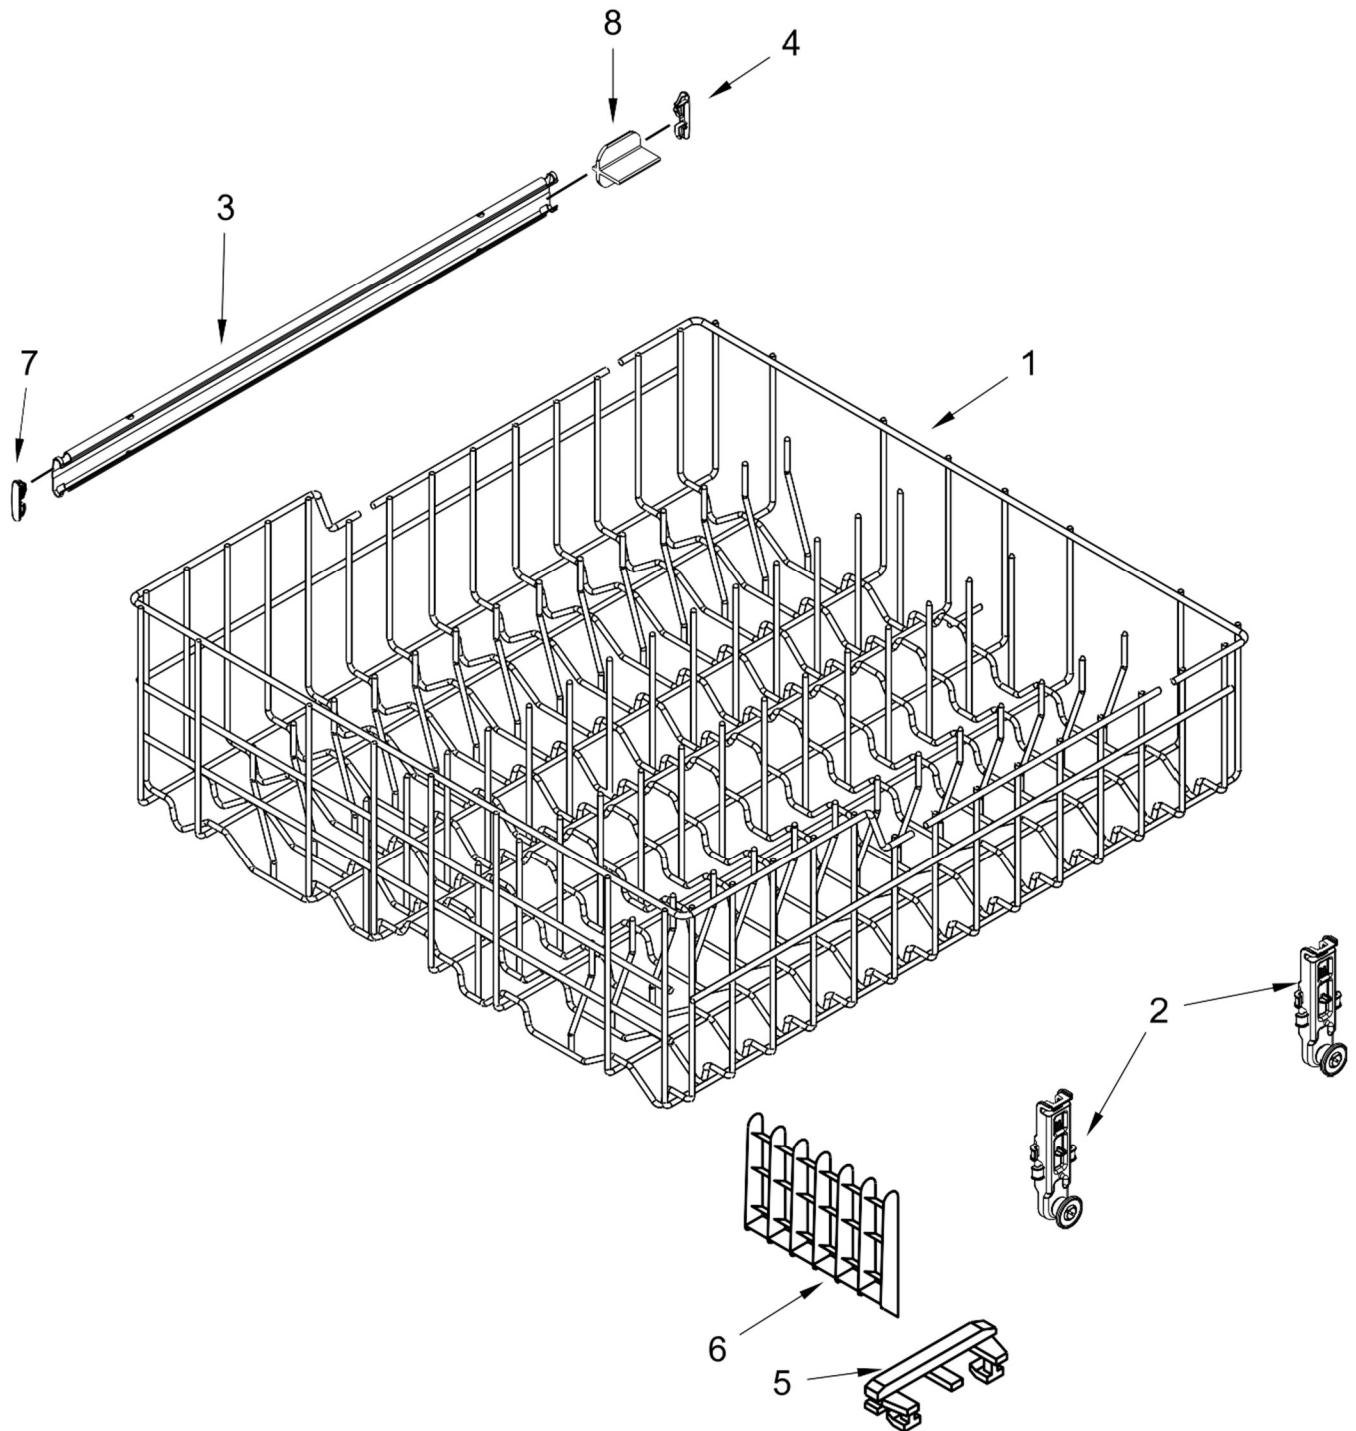

LAVAVAJILLAS WDF520PADB5

Illus.

<u>No.</u>	<u>Part No.</u>	<u>Description</u>
1	W10441445	Heater Element Assembly (Includes Heater Washer & Nut)

Illus.

<u>No.</u>	<u>Part No.</u>	<u>Description</u>
2	W10446558	Washer, Heater
3	W10477552	Nut, Heater Element

Illus.

<u>No.</u>	<u>Part No.</u>	<u>Description</u>
4	8269262	Bracket, Heater Support

NOTE: If heater element is removed, it must be replaced.