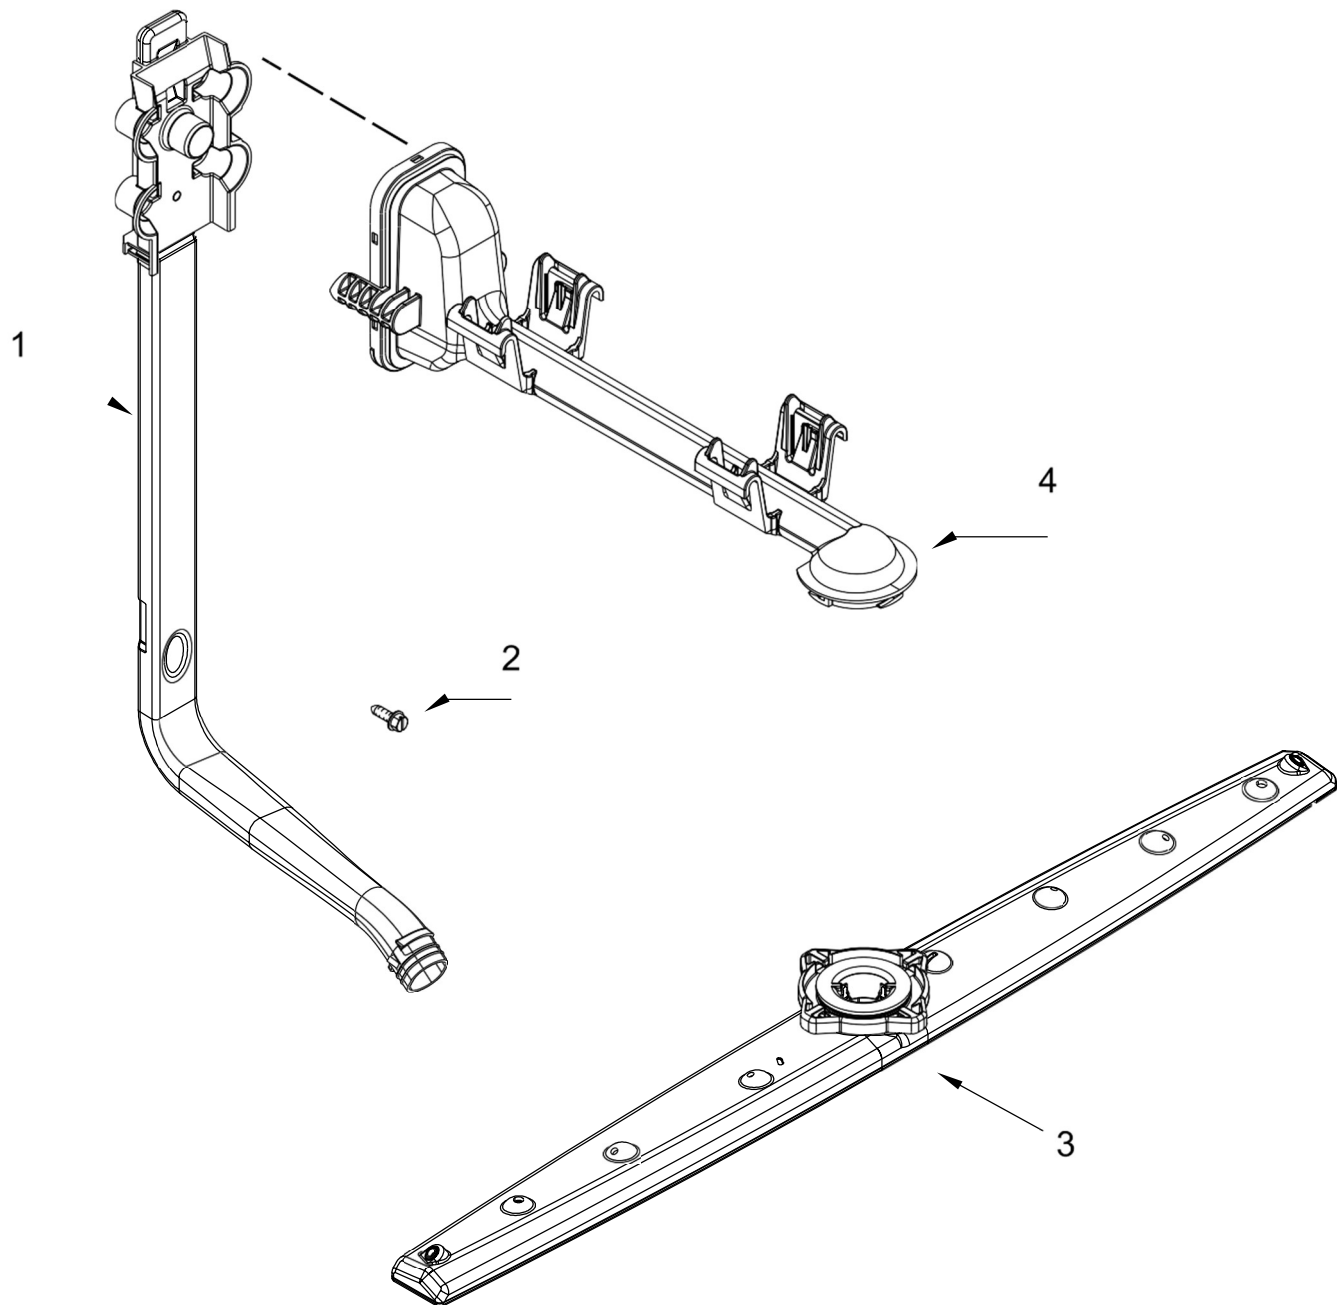

LAVAVAJILLAS WDF520PADB6