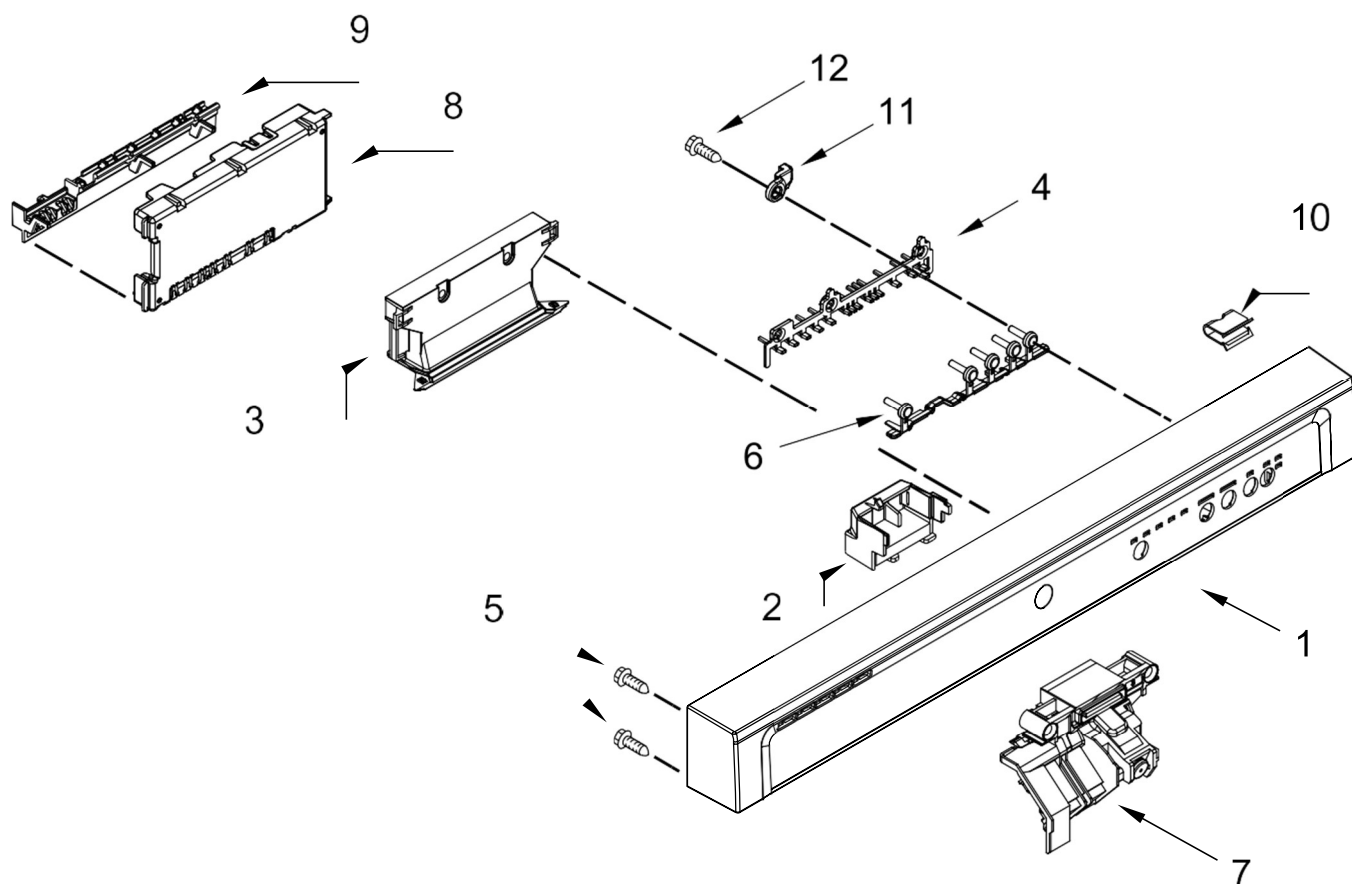

BENITO JUÁREZ #1500 GPE ZITON, CD. GUADALUPE NUEVO LEÓN TEL: 8183377999 Y 49
HORARIOS: LUNES A VIERNES 8:30 A 6:00 PM Y SÁBADOS DE 8:30 A 2:00 PM

www.denek.com