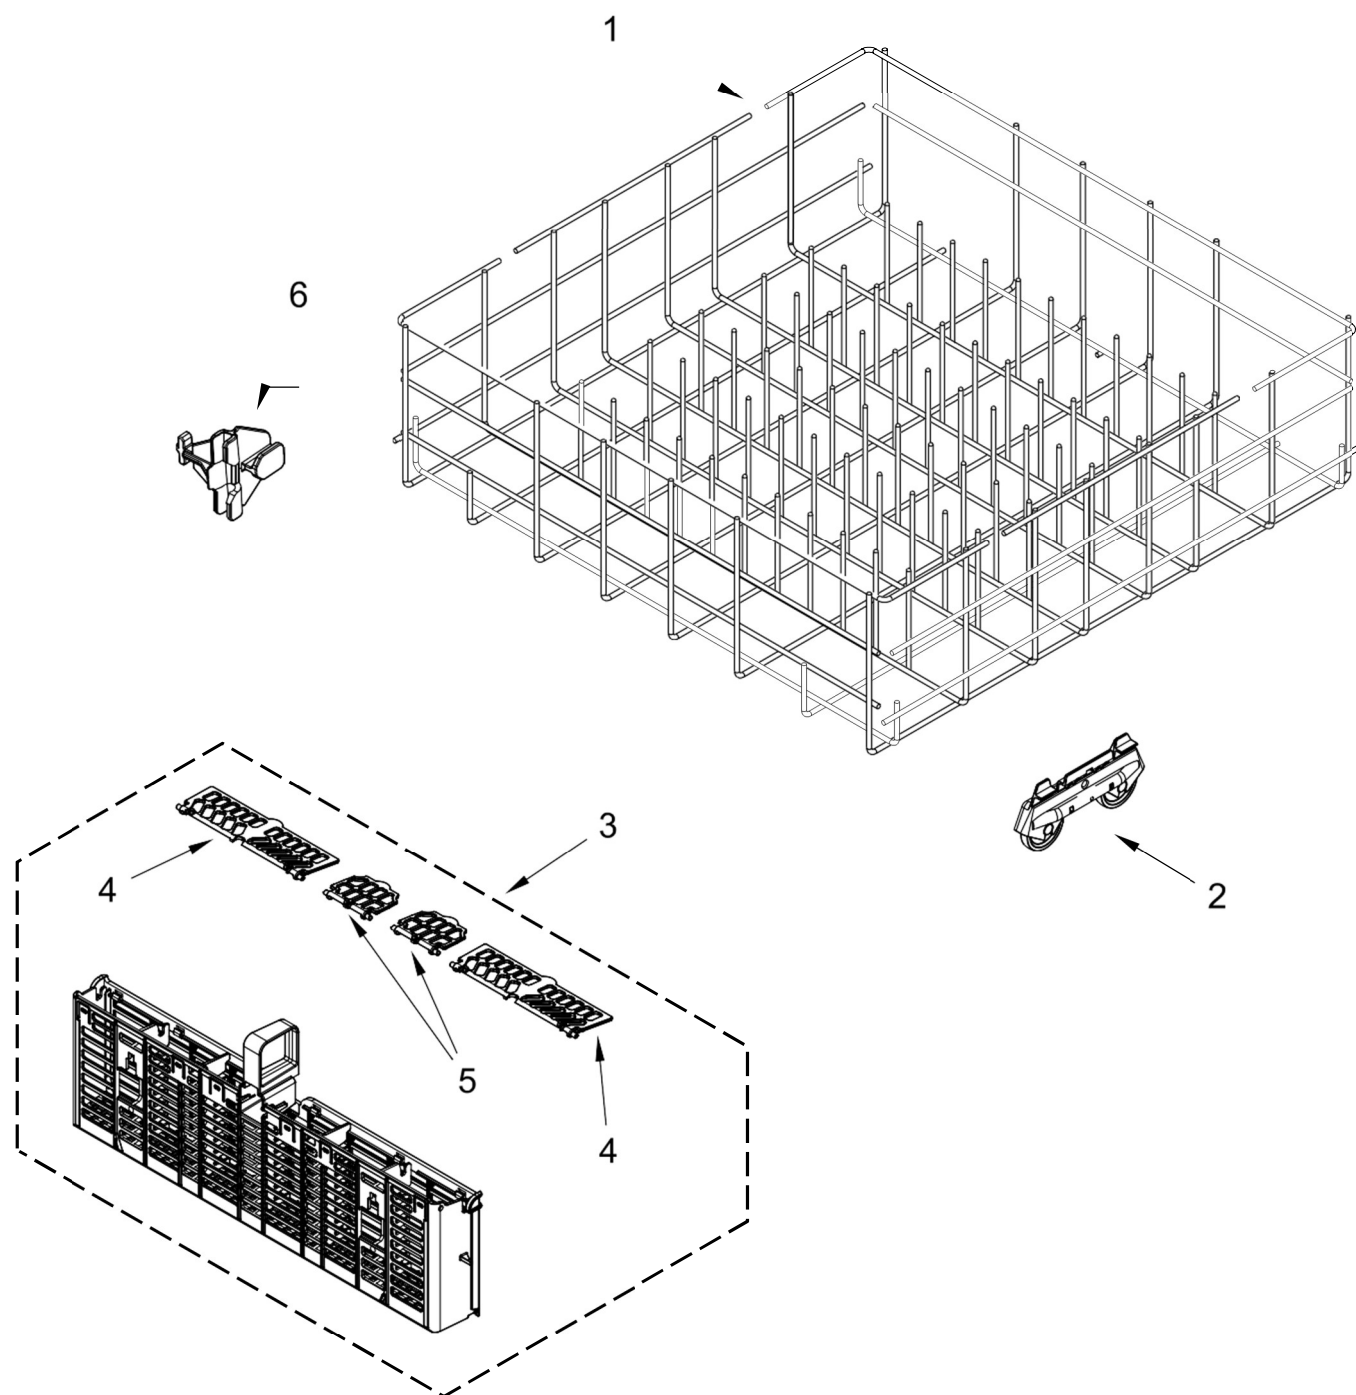

BENITO JUÁREZ #1500 GPE ZITON, CD. GUADALUPE NUEVO LEÓN TEL: 8183377999 Y 49
HORARIOS: LUNES A VIERNES 8:30 A 6:00 PM Y SÁBADOS DE 8:30 A 2:00 PM
www.denek.com