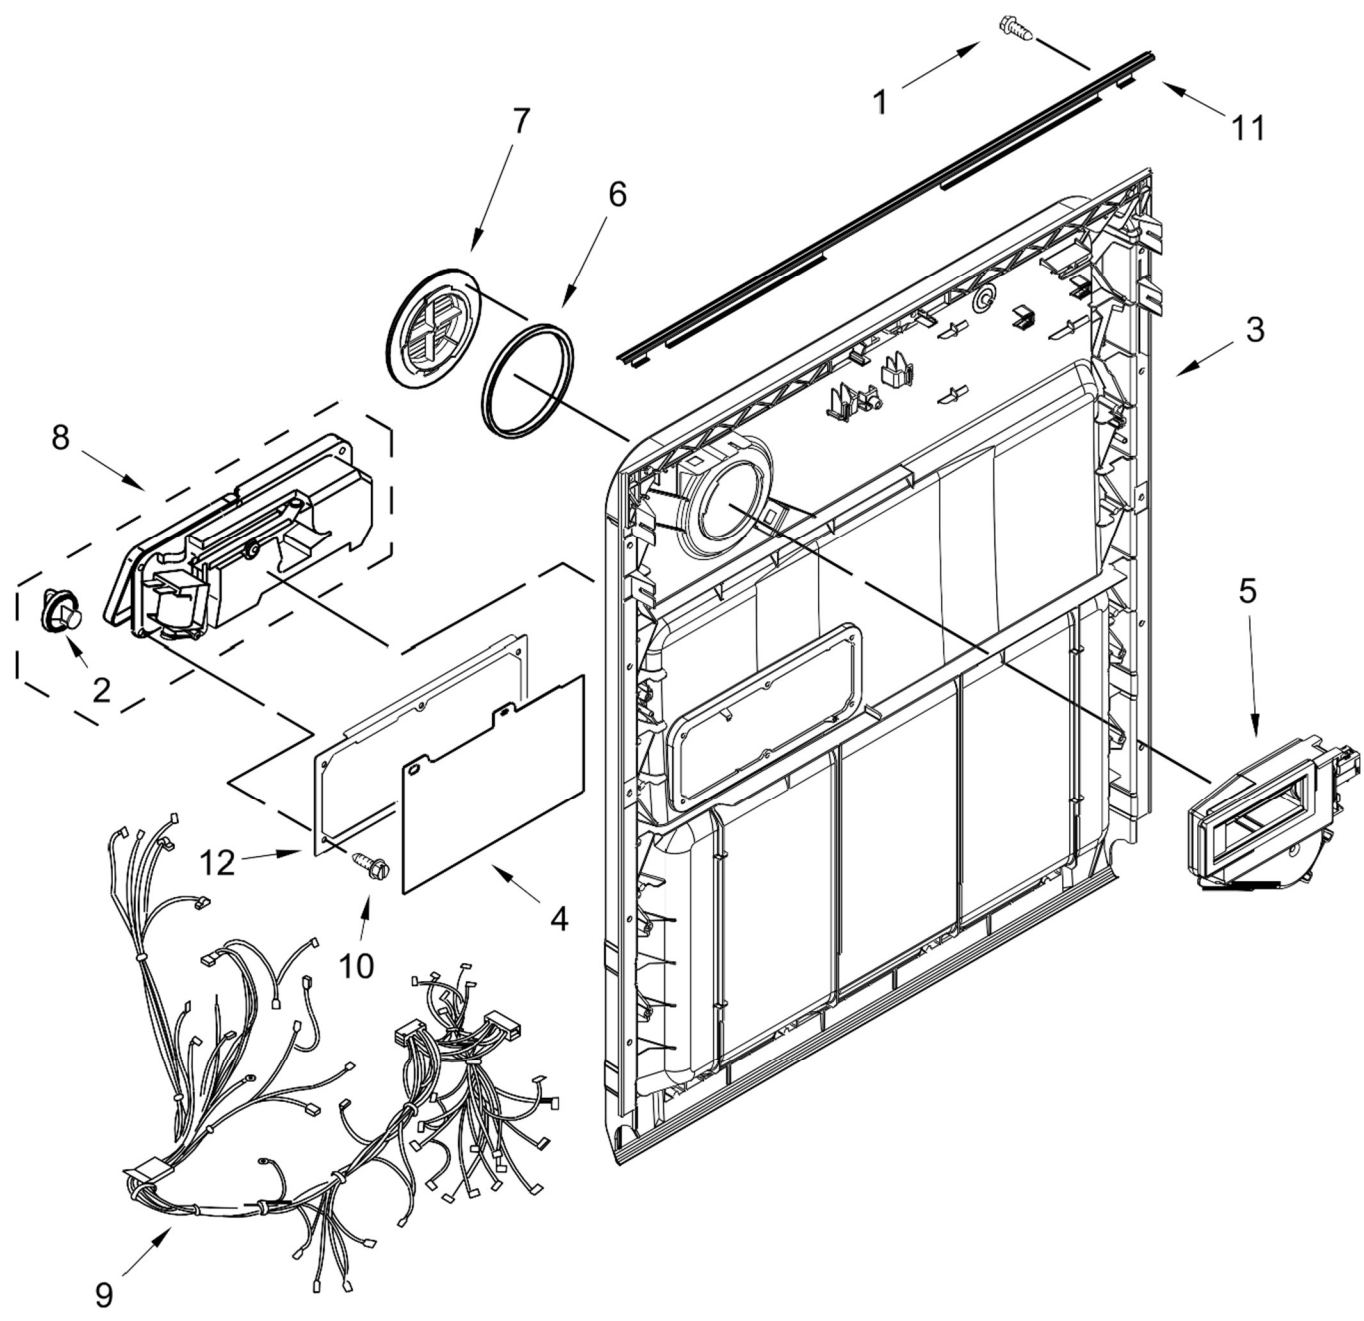

LAVAVAJILLAS WDF520PADB6