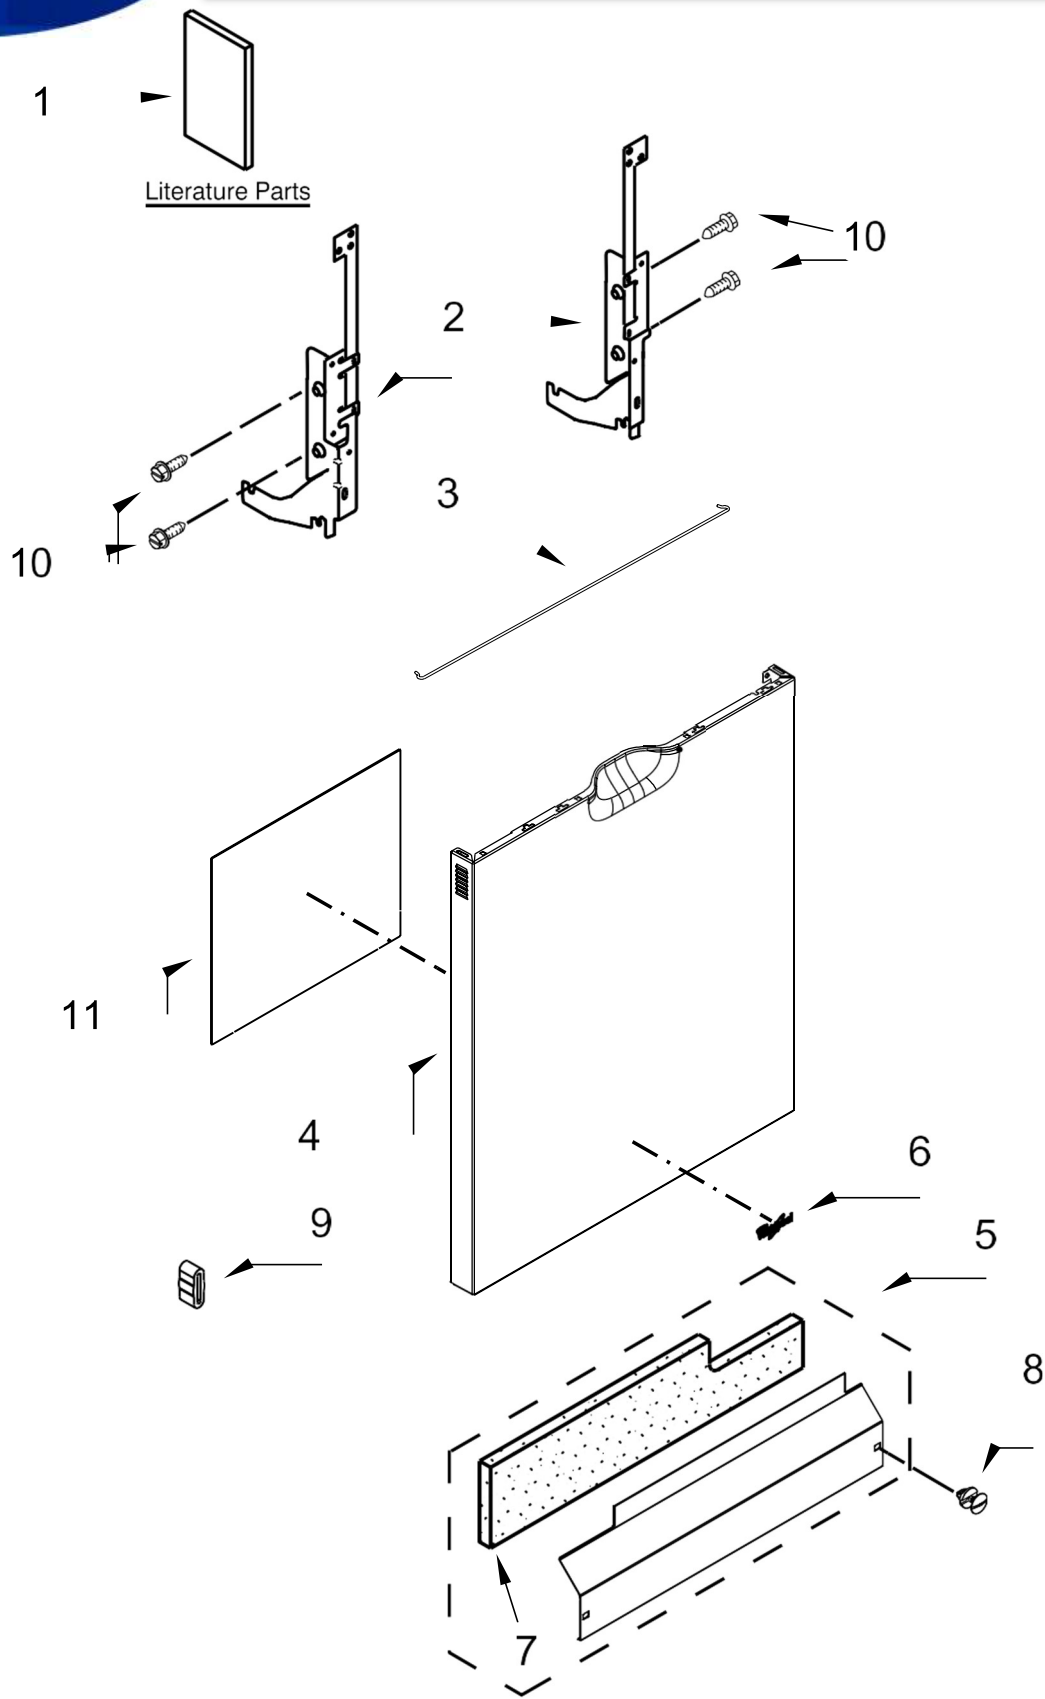

UNDERCOUNTER DISHWASHER

MODELS:

WDF520PADB6 (Black)
WDF520PADW6 (White)
WDF520PADM6 (Stainless)

LAVAVAJILLAS WDF520PADB6

LAVAVAJILLAS WDF520PADB6

<u>Illus. No.</u>	<u>Part No.</u>	<u>Description</u>	<u>Illus. No.</u>	<u>Part No.</u>	<u>Description</u>	<u>Illus. No.</u>	<u>Part No.</u>	<u>Description</u>
1		Literature Parts	4		Panel, Front (Includes Nameplate)	8		Fastener
	W10806908	Installation Instructions		W10629470	Black		W10503548	Black
	W10864194	Energy Guide		W10629471	White		W10503549	White
	W10717213	Use & Care Guide		W10629473	Stainless	9	8268961	Sleeve, Friction
	W10849767	Tech Sheet, English	5		Access Panel	10	489470	Screw
	W10849768	Tech Sheet, French		W10369023	Black	11	W10315897	Insulation, Front Panel
				W10369025	White			
2		Arm, Hinge	6		Nameplate			
	W10274922	Left Hand		W10393264	Grey			
	W10274921	Right Hand		W10387117	White			
3	W10803537	Stiffener, Door	7	W10519755	Insulation, Toe Panel			