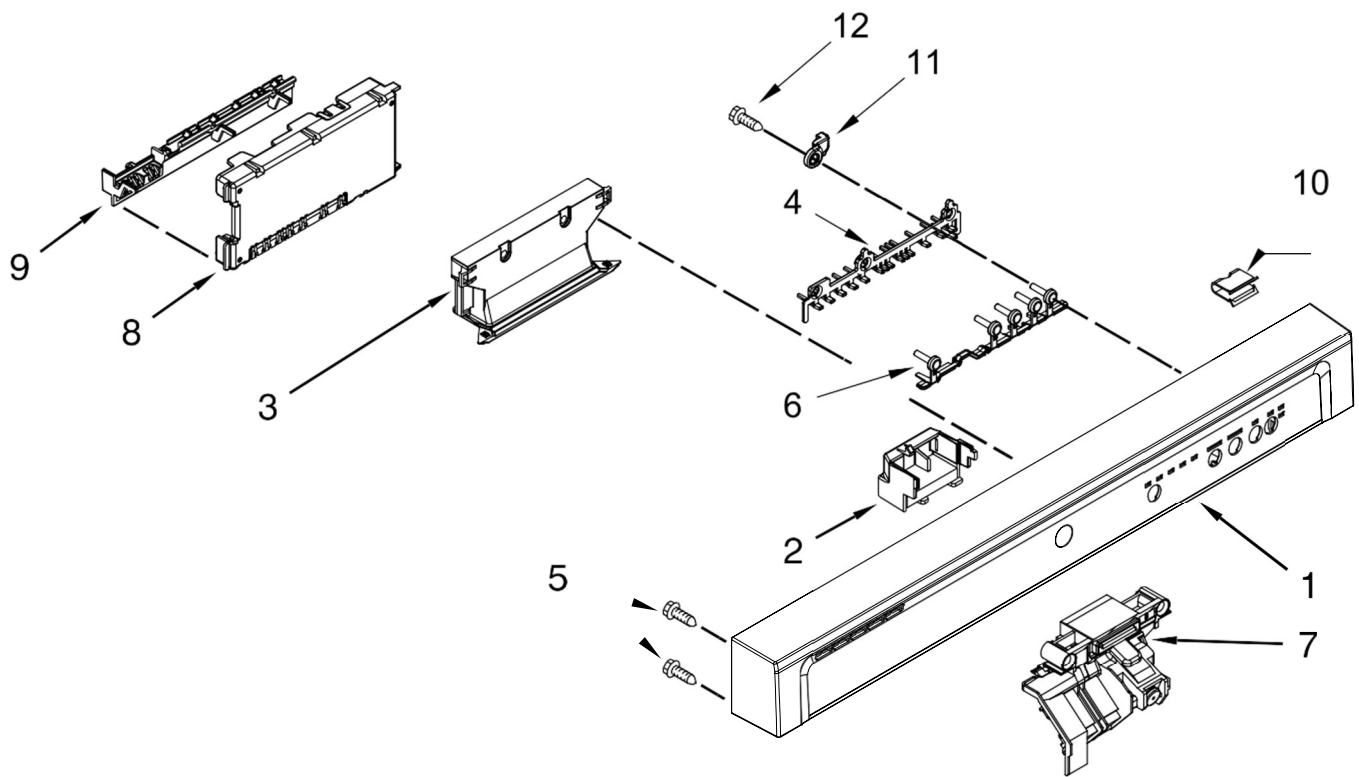

<u>Illus.</u> <u>No.</u>	<u>Part No.</u>	<u>Description</u>	<u>Illus.</u> <u>No.</u>	<u>Part No.</u>	<u>Description</u>	<u>Illus.</u> <u>No.</u>	<u>Part No.</u>	<u>Description</u>
1		Console Assembly (Includes Insert)	4	W10629497	Light Pipe	11	W10629551	Tab, Control
	W10629482	Black	5	W10648588	Screw	12	3400061	Screw
	W10629483	White	6	W10629499	Button Tree			
	W10629485	Stainless	7	W10574864	Latch Assembly (Includes Switch)			
2	W10825638	Box, Connector	8	W10834738	Control, Electronic			
3		Handle Pocket	9	W10825369	Brace, Connector			
	W10629511	Black	10	W10485367	Clip, Panel			

LAVAVAJILLAS WDF520PADB7

Illus.
No. Part No. Description

1 W10348413 Screw
2 W10524920 Cap, Rinse Aid
3 W10713291 Inner Door Assembly
 (Also Order Item 6)
4 W10482094 Cover, Dispenser
5 W10329609 Vent Assembly
 (Also Order Item 6)