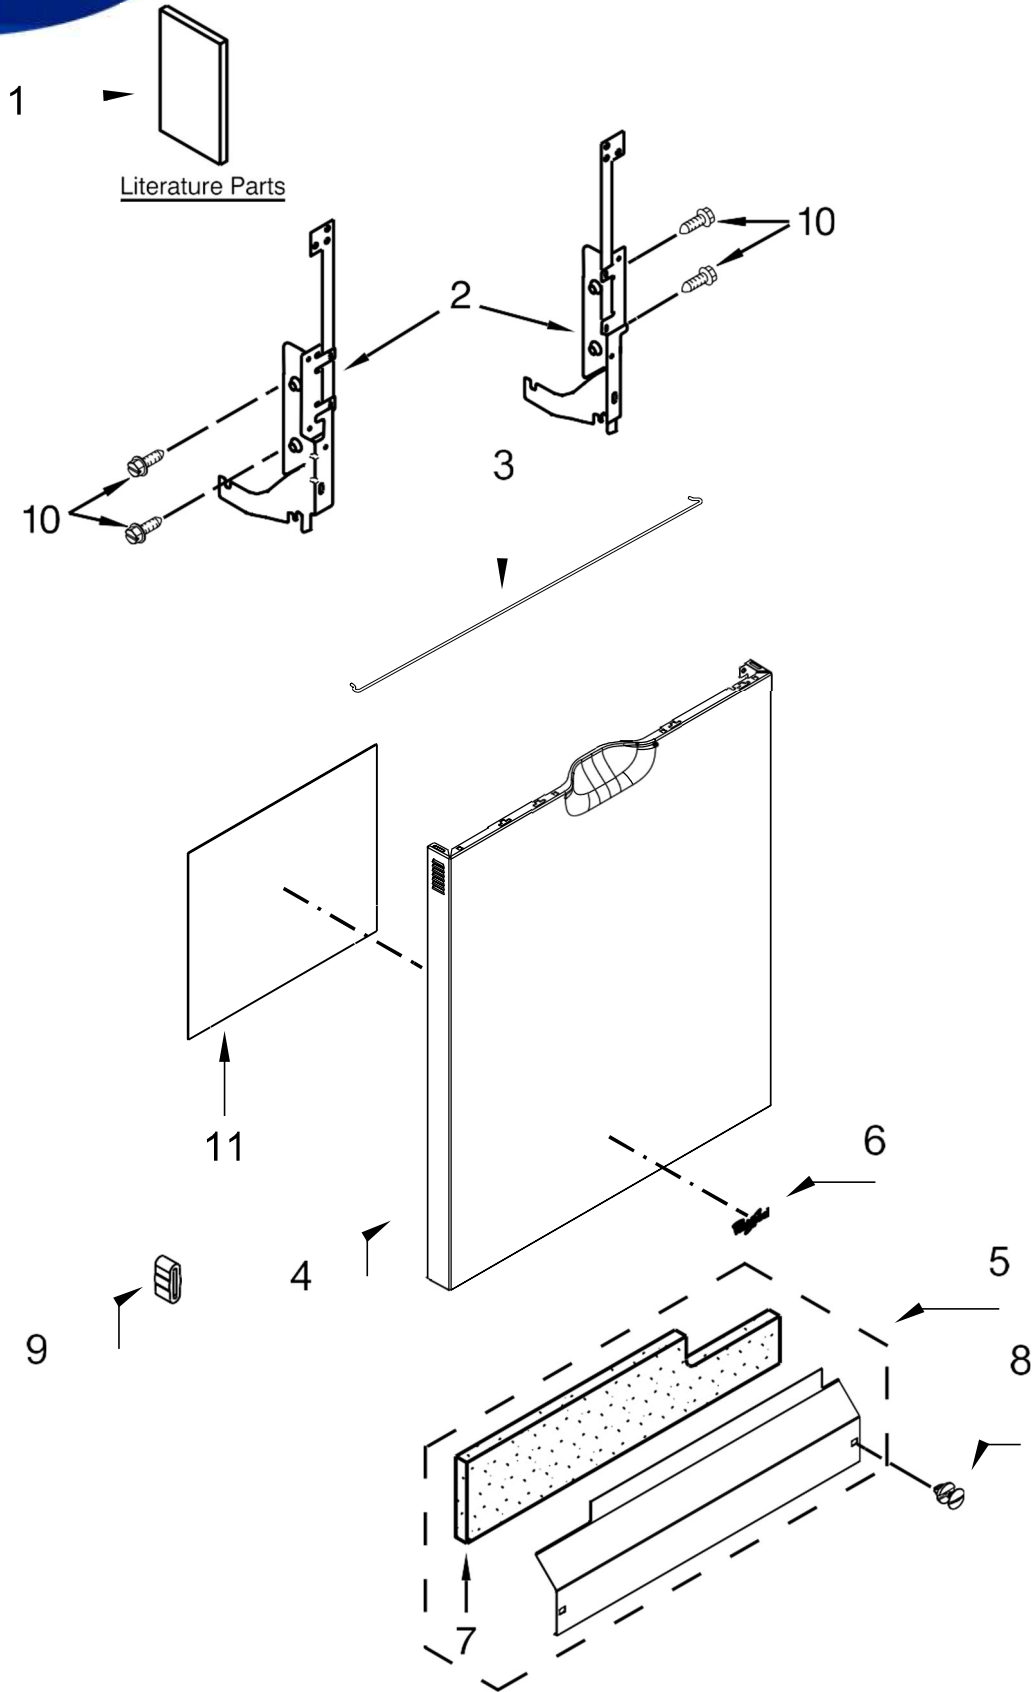

UNDERCOUNTER DISHWASHER

MODELS:

WDF520PADB7 (Black)

WDF520PADW7 (White)

WDF520PADM7 (Stainless)

<u>Illus. No.</u>	<u>Part No.</u>	<u>Description</u>	<u>Illus. No.</u>	<u>Part No.</u>	<u>Description</u>	<u>Illus. No.</u>	<u>Part No.</u>	<u>Description</u>
1		Literature Parts	4		Panel, Front (Includes Nameplate)	8		Fastener
	W10806908	Installation Instructions		W10629470	Black		W10503548	Black
	W10864194	Energy Guide		W10629471	White		W10503549	White
	W10717213	Use & Care Guide		W10629473	Stainless	9	8268961	Sleeve, Friction
	W10849767	Tech Sheet, English	5		Access Panel	10	489470	Screw
	W10849768	Tech Sheet, French		W10369023	Black	11	W10315897	Insulation, Front Panel
				W10369025	White			
2		Arm, Hinge	6		Nameplate			
	W10274922	Left Hand		W10393264	Grey			
	W10274921	Right Hand		W10387117	White			
3	W10803537	Stiffener, Door	7	W10519755	Insulation, Toe Panel			

<u>Illus.</u> <u>No.</u>	<u>Part No.</u>	<u>Description</u>	<u>Illus.</u> <u>No.</u>	<u>Part No.</u>	<u>Description</u>	<u>Illus.</u> <u>No.</u>	<u>Part No.</u>	<u>Description</u>
1		Console Assembly (Includes Insert)	4	W10629497	Light Pipe	11	W10629551	Tab, Control
	W10629482	Black	5	W10648588	Screw	12	3400061	Screw
	W10629483	White	6	W10629499	Button Tree			
	W10629485	Stainless	7	W10574864	Latch Assembly (Includes Switch)			
2	W10825638	Box, Connector	8	W10834738	Control, Electronic			
3		Handle Pocket	9	W10825369	Brace, Connector			
	W10629511	Black	10	W10485367	Clip, Panel			

LAVAVAJILLAS WDF520PADB7

Illus.
No. Part No. Description

1 W10348413 Screw
2 W10524920 Cap, Rinse Aid
3 W10713291 Inner Door Assembly
 (Also Order Item 6)
4 W10482094 Cover, Dispenser
5 W10329609 Vent Assembly
 (Also Order Item 6)