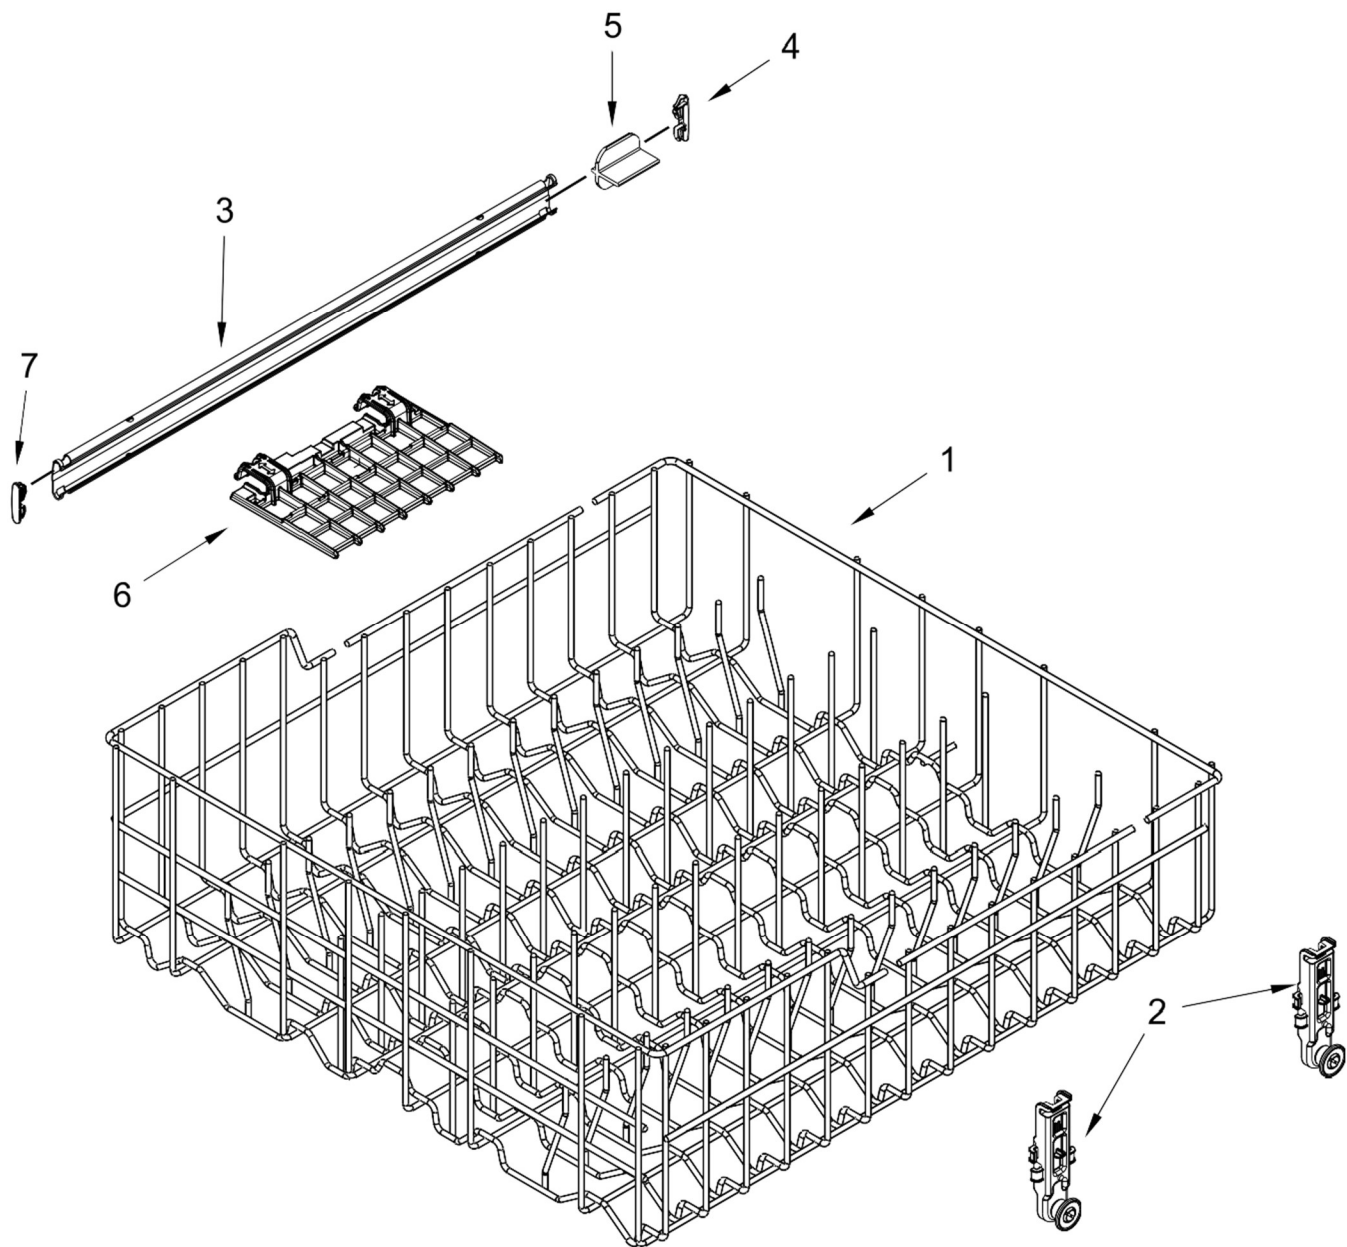

LAVAVAJILLAS WDF520PADB7