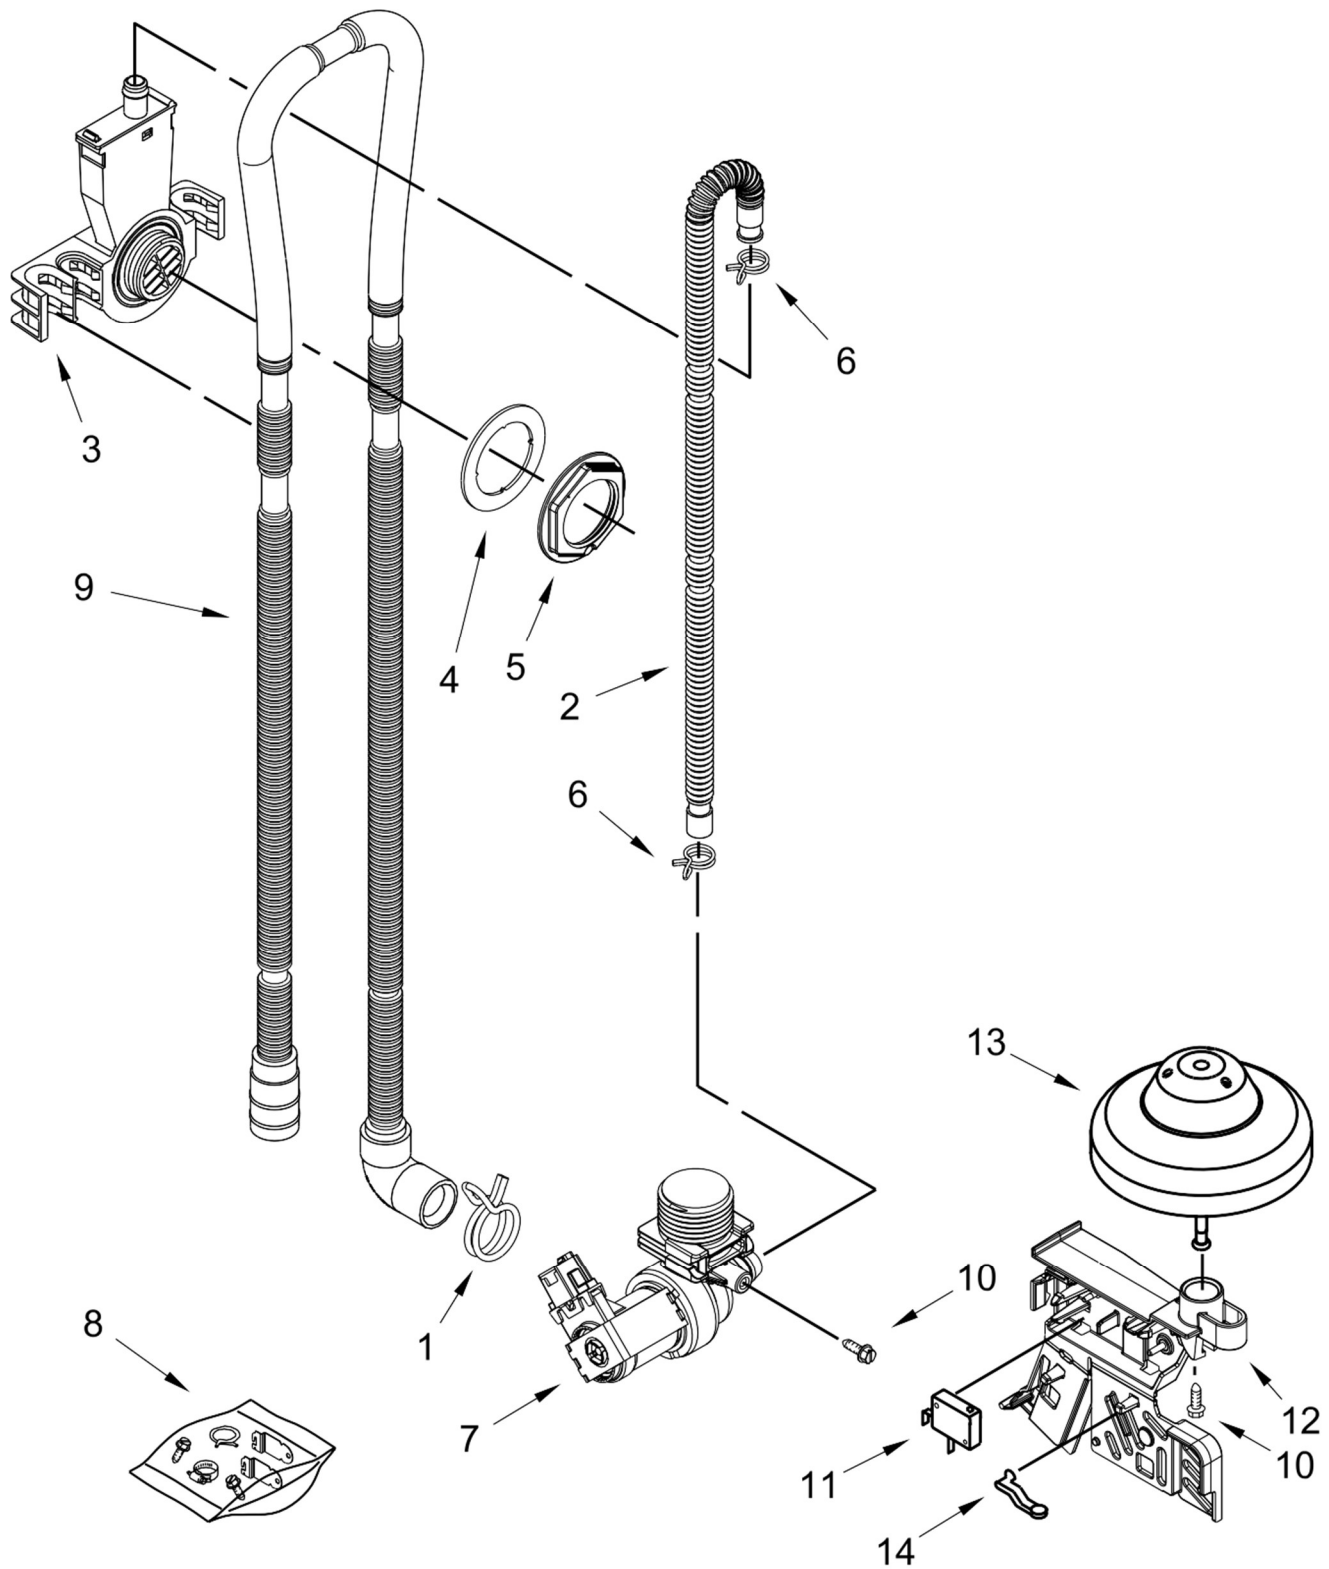

<u>Illus.</u> <u>No.</u>	<u>Part No.</u>	<u>Description</u>	<u>Illus.</u> <u>No.</u>	<u>Part No.</u>	<u>Description</u>	<u>Illus.</u> <u>No.</u>	<u>Part No.</u>	<u>Description</u>
1		Console Assembly (Includes Insert)	4	W10629497	Light Pipe	11	W10629551	Tab, Control
	W10629482	Black	5	W10648588	Screw	12	3400061	Screw
	W10629483	White	6	W10629499	Button Tree			
	W10629485	Stainless	7	W10574864	Latch Assembly (Includes Switch)			
2	W10825638	Box, Connector	8	W10834738	Control, Electronic			
3		Handle Pocket	9	W10825369	Brace, Connector			
	W10629511	Black	10	W10485367	Clip, Panel			

LAVAVAJILLAS WDF520PADB7

Illus.
No. Part No. Description

1 W10348413 Screw
2 W10524920 Cap, Rinse Aid
3 W10713291 Inner Door Assembly
 (Also Order Item 6)
4 W10482094 Cover, Dispenser
5 W10329609 Vent Assembly
 (Also Order Item 6)

Illus.
No. Part No. Description

6 8269259 Gasket, Vent
7 W10671924 Bezel, Vent
 (Also Order Item 6)
8 W10671905 Dispenser Assembly
9 W10832780 Wiring Harness
10 W10177098 Screw

Illus.
No. Part No. Description

11 W10274923 Seal, Console/Door
12 W10462232 Bracket, Dispenser

Illus.
No. Part No. Description

1 370445 Clamp, Hose
2 W10769066 Hose
3 W10195536 Inlet, Water
(Also Order Item 4)
4 8531323 Gasket
5 W10508676 Nut, Inlet
(Also Order Item 4)