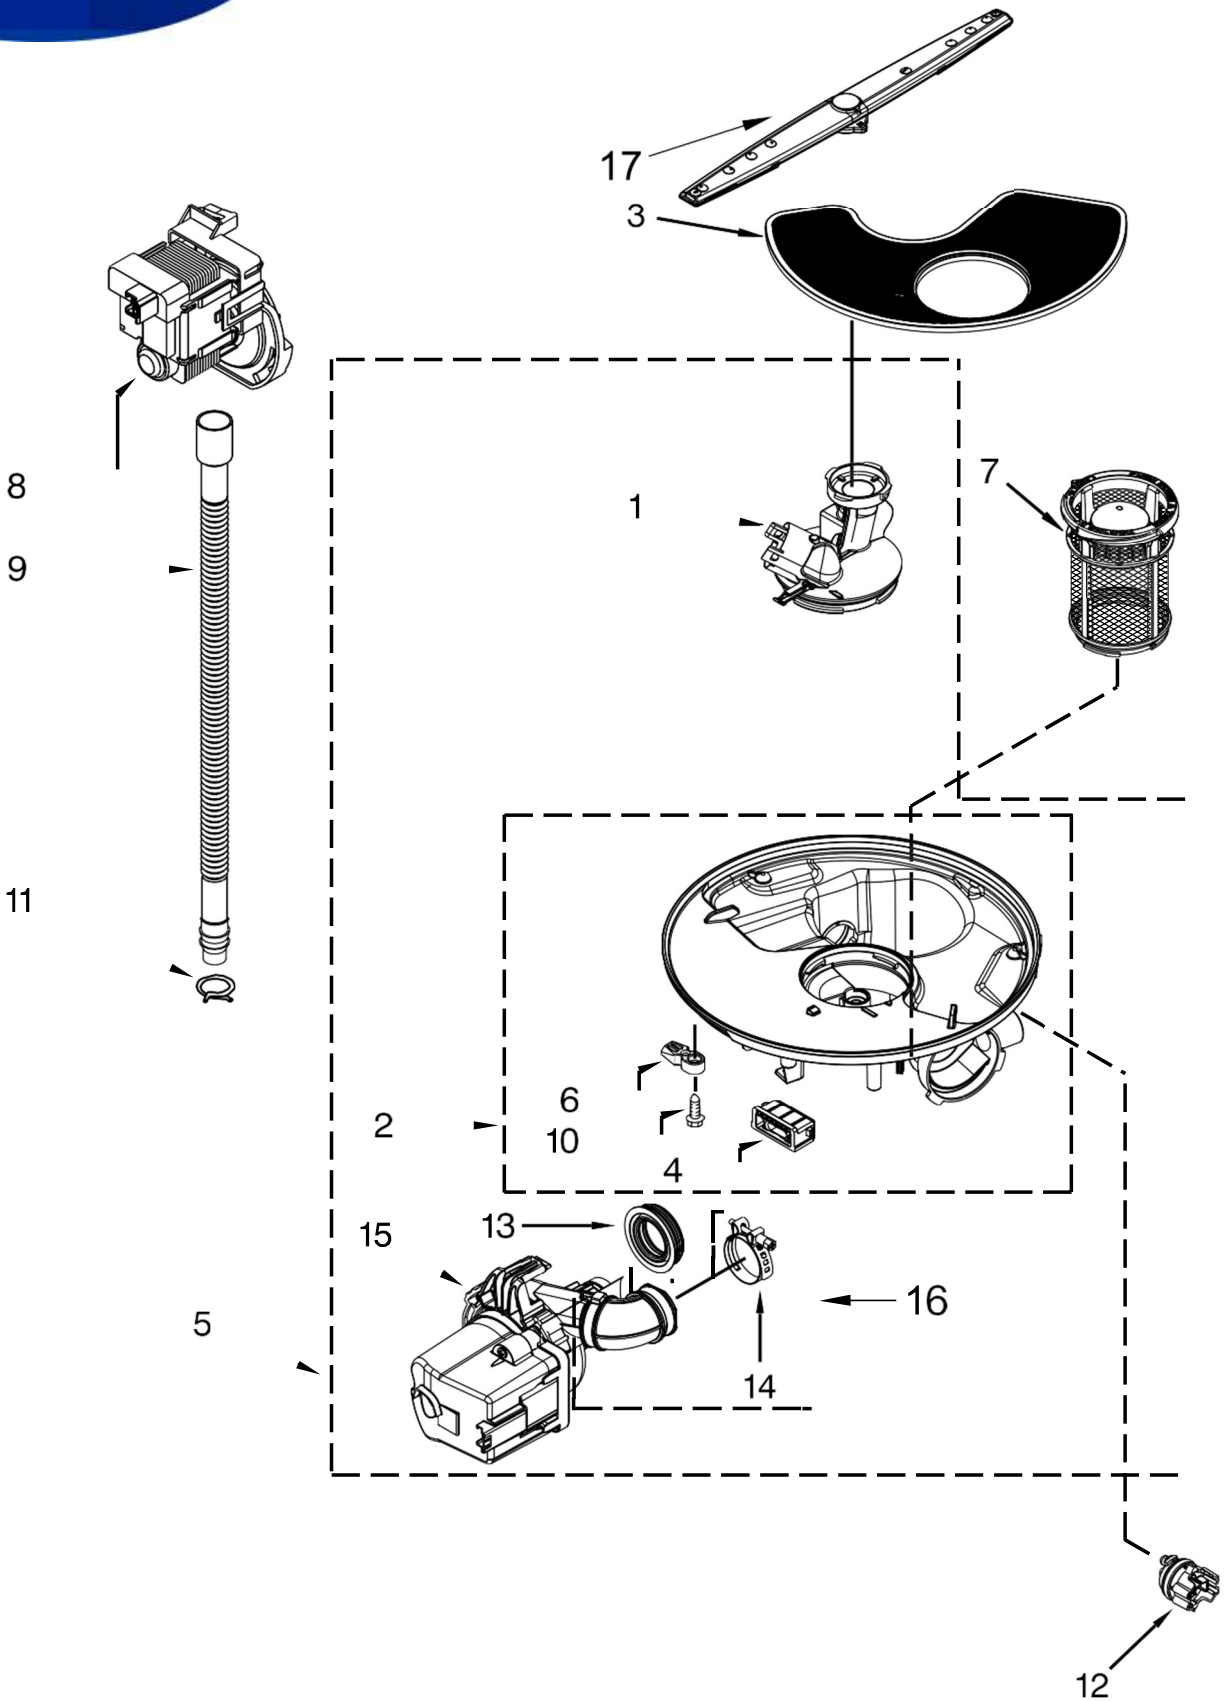

LAVAVAJILLAS WDF520PADB7

Illus.
No. Part No. Description

1 W10348413 Screw
2 W10524920 Cap, Rinse Aid
3 W10713291 Inner Door Assembly
 (Also Order Item 6)
4 W10482094 Cover, Dispenser
5 W10329609 Vent Assembly
 (Also Order Item 6)

11 W10274923 Seal, Console/Door
12 W10462232 Bracket, Dispenser

Illus.
No. Part No. Description

1 370445 Clamp, Hose
2 W10769066 Hose
3 W10195536 Inlet, Water
(Also Order Item 4)
4 8531323 Gasket
5 W10508676 Nut, Inlet
(Also Order Item 4)

Illus.
No. Part No. Description

6 371505 Clamp, Hose
7 W10327250 Fill Valve Assembly
8 W10292152 Miscellaneous Parts
Bag (Contains 2
Screws, 2 Clamps,
& 2 Brackets)
9 W10545278 Drain Loop with Check
Valve Assembly

Illus.
No. Part No. Description

10 304231 Screw
11 W10195039 Switch, Overfill Control
12 W10316267 Standpipe, Overfill
13 W10346525 Float & Retainer
Assembly
14 W10195037 Lever, Overfill Switch

<u>Illus.</u> <u>No.</u>	<u>Part No.</u>	<u>Description</u>	<u>Illus.</u> <u>No.</u>	<u>Part No.</u>	<u>Description</u>	<u>Illus.</u> <u>No.</u>	<u>Part No.</u>	<u>Description</u>
1	W10349289	Tub Assembly (Includes Heater Assembly)	10	8575897	Wheel Assembly	19	8268990	Bushing, Door Spring
2	W10321574	Shield, Thermostat	11	3400892	Screw	20	3378128	Washer, Pronged Cup
3	W10524469	Seal, Tub	12	8268991	Cover, Terminal Box	21	W10732961	Bracket, Heater Support
4	W10341745	Screw	13	W10866979	Shield, Tub Sound	22	W10441445	Heater Element Assembly
5	3367670	Screw	14	W10539489	Clip, Thermostat			(Includes Heater Washer & Nut)
6	8269145	Bracket, Undercounter	15	3371618	Thermostat			NOTE: If heater element is removed, it must be replaced.
7	W10304231	Support, Bottom	16	W10544004	Strike, Latch			
8	W10619352	Leveler, Leg	17	W10819539	Sound Insulation, Bottom			
9	W10337934	Spring, Door Balance	18	3400014	Screw, Grounding			