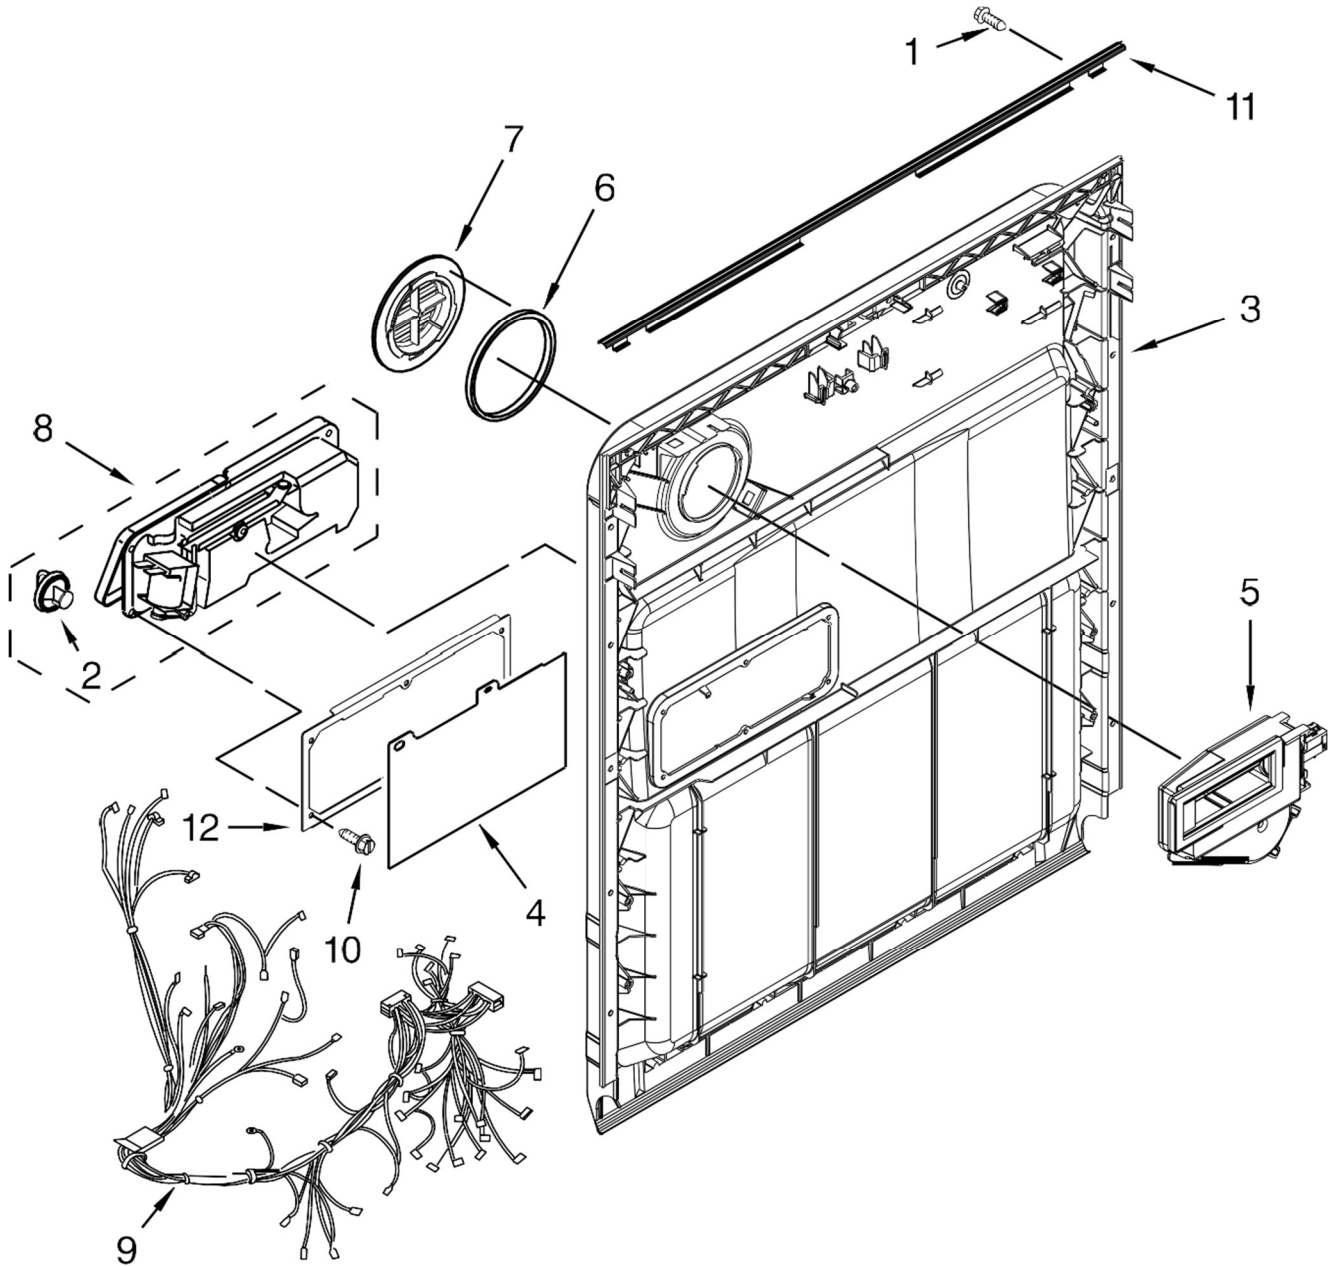

UNDERCOUNTER DISHWASHER

MODELS:

WDF520PADB7 (Black)

WDF520PADW7 (White)

WDF520PADM7 (Stainless)

<u>Illus. No.</u>	<u>Part No.</u>	<u>Description</u>	<u>Illus. No.</u>	<u>Part No.</u>	<u>Description</u>	<u>Illus. No.</u>	<u>Part No.</u>	<u>Description</u>
1		Literature Parts	4		Panel, Front (Includes Nameplate)	8		Fastener
	W10806908	Installation Instructions		W10629470	Black		W10503548	Black
	W10864194	Energy Guide		W10629471	White		W10503549	White
	W10717213	Use & Care Guide		W10629473	Stainless	9	8268961	Sleeve, Friction
	W10849767	Tech Sheet, English	5		Access Panel	10	489470	Screw
	W10849768	Tech Sheet, French		W10369023	Black	11	W10315897	Insulation, Front Panel
				W10369025	White			
2		Arm, Hinge	6		Nameplate			
	W10274922	Left Hand		W10393264	Grey			
	W10274921	Right Hand		W10387117	White			
3	W10803537	Stiffener, Door	7	W10519755	Insulation, Toe Panel			

<u>Illus.</u> <u>No.</u>	<u>Part No.</u>	<u>Description</u>	<u>Illus.</u> <u>No.</u>	<u>Part No.</u>	<u>Description</u>	<u>Illus.</u> <u>No.</u>	<u>Part No.</u>	<u>Description</u>
1		Console Assembly (Includes Insert)	4	W10629497	Light Pipe	11	W10629551	Tab, Control
	W10629482	Black	5	W10648588	Screw	12	3400061	Screw
	W10629483	White	6	W10629499	Button Tree			
	W10629485	Stainless	7	W10574864	Latch Assembly (Includes Switch)			
2	W10825638	Box, Connector	8	W10834738	Control, Electronic			
3		Handle Pocket	9	W10825369	Brace, Connector			
	W10629511	Black	10	W10485367	Clip, Panel			

LAVAVAJILLAS WDF520PADB7

Illus.
No. Part No. Description

1 W10348413 Screw
2 W10524920 Cap, Rinse Aid
3 W10713291 Inner Door Assembly
 (Also Order Item 6)
4 W10482094 Cover, Dispenser
5 W10329609 Vent Assembly
 (Also Order Item 6)