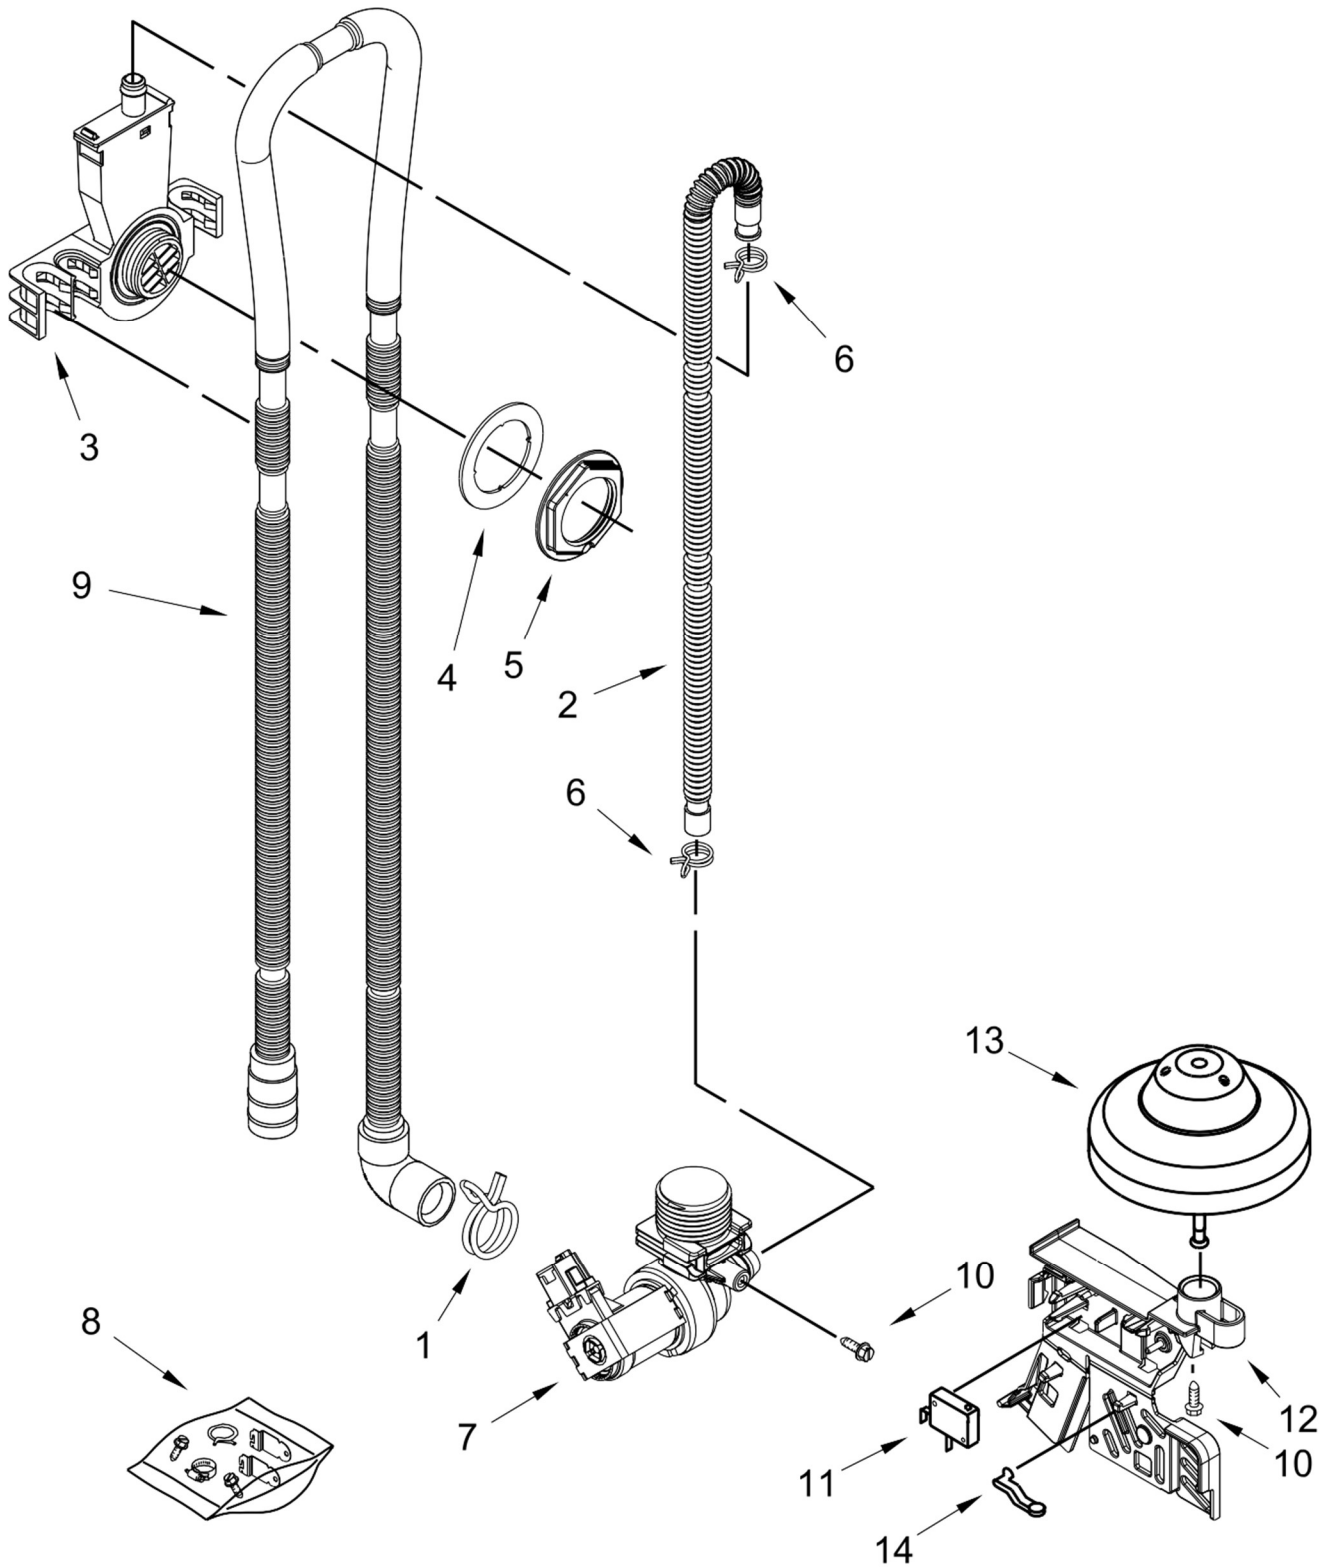

LAVAVAJILLA WDF520PADB8

<u>Illus. No.</u>	<u>Part No.</u>	<u>Description</u>
1		Console Assembly (Includes Insert)
	W10629482	Black
	W10629483	White
	W10629485	Stainless
2	W10825638	Box, Connector
3		Handle Pocket
	W10629511	Black

<u>Illus. No.</u>	<u>Part No.</u>	<u>Description</u>
4	W10629497	Light Pipe
5	W11096645	Screw
6	W10629499	Button Tree
7	W10574864	Latch Assembly (Includes Switch)
8	W10834738	Control, Electronic
9	W10825369	Brace, Connector
10	W10485367	Clip, Panel

LAVAVAJILLA WDF520PADB8

Illus.
No. **Part No.** **Description**

1	370445	Clamp, Hose
2	W10769066	Inlet Hose
3	W10195536	Inlet, Water (Also Order Item 4)
4	8531323	Gasket
5	W10508676	Nut, Inlet (Also Order Item 4)

Illus.
No. **Part No.** **Description**

10	304231	Screw
11	W10195039	Switch, Overfill Control
12	W10316267	Standpipe, Overfill
13	W10346525	Float & Retainer Assembly
14	W10195037	Lever, Overfill Switch