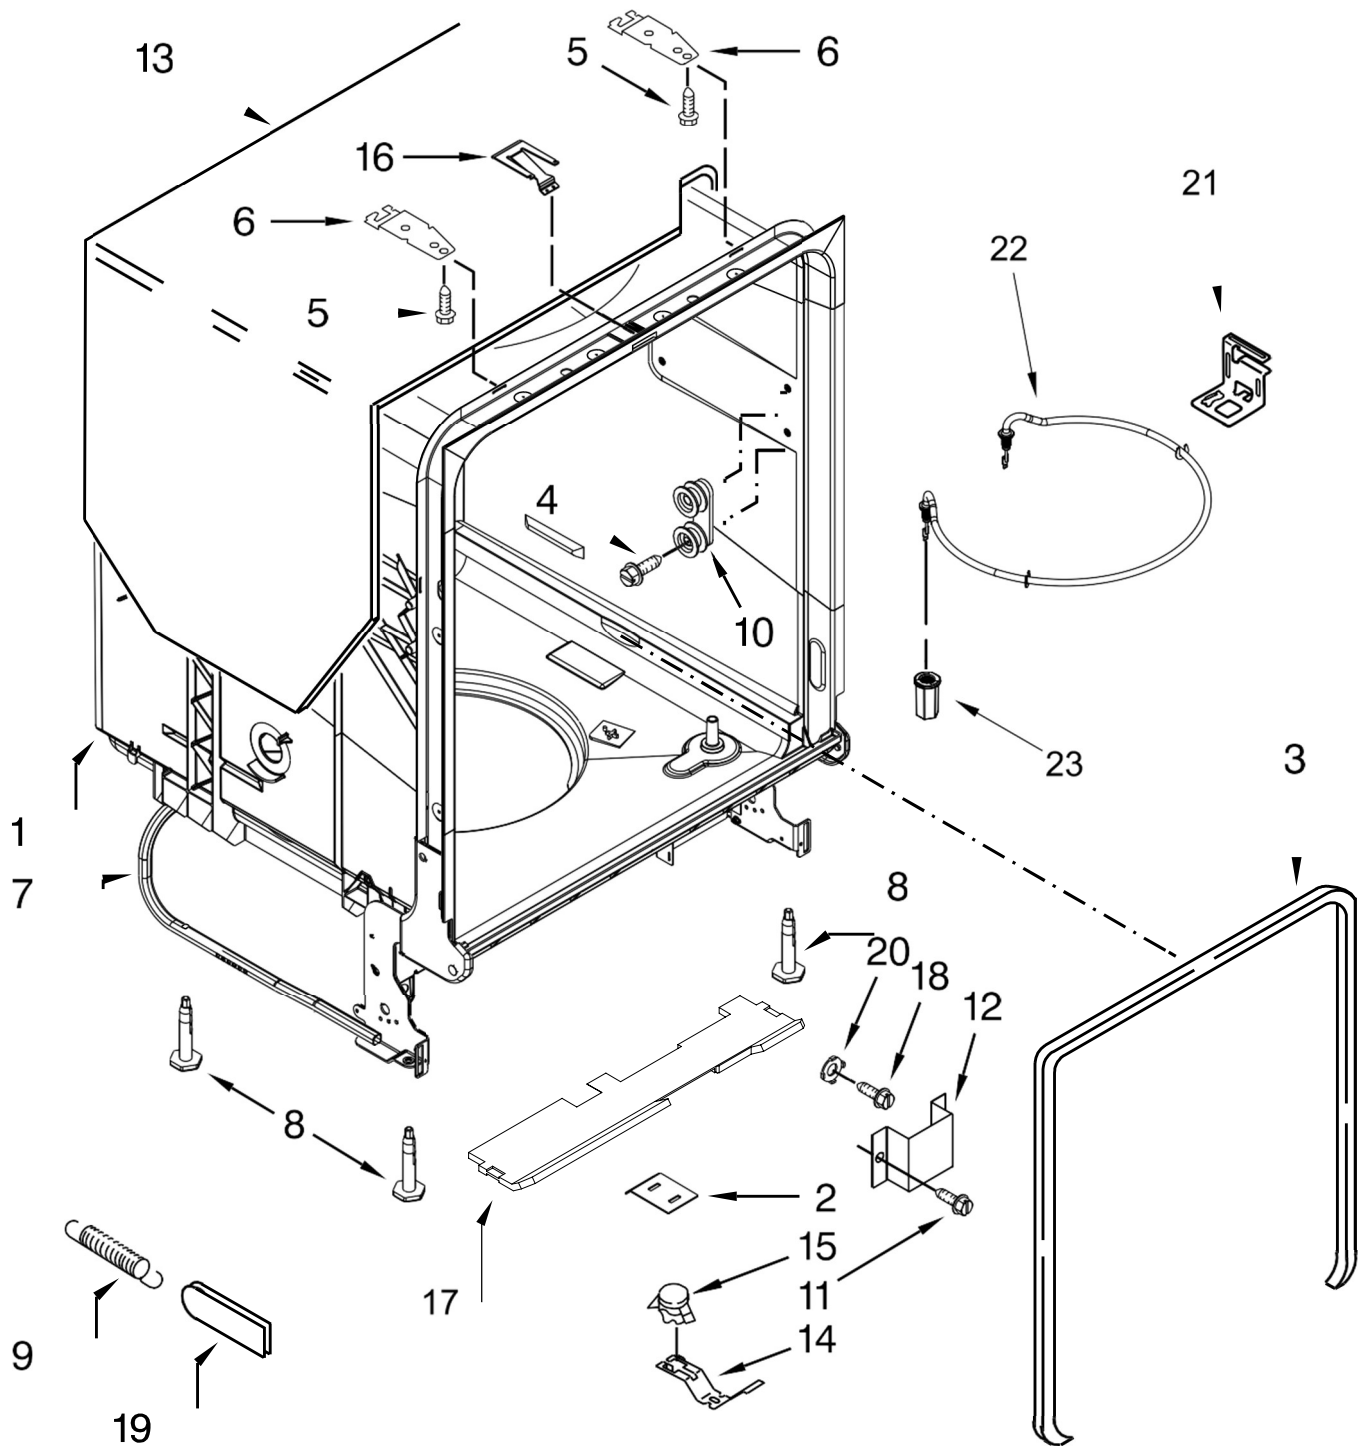

<u>Illus. No.</u>	<u>Part No.</u>	<u>Description</u>	<u>Illus. No.</u>	<u>Part No.</u>	<u>Description</u>	<u>Illus. No.</u>	<u>Part No.</u>	<u>Description</u>
1	W10349289	Tub Assembly (Includes Heater Assembly)	11	3400892	Screw	21	W10732961	Bracket, Heater Support
2	W10321574	Shield, Thermostat	12	8268991	Cover, Terminal Box	22	W10441445	Heater Element Assembly
3	W11425053	Seal, Tub	13	W10866979	Shield, Tub Sound			(Includes Heater Washer & Nut)
4	W10341745	Screw	14	W10539489	Clip, Thermostat			NOTE: If heater element is removed, it must be replaced.
5	3367670	Screw	15	3371618	Thermostat			
6	8269145	Bracket, Undercounter	16	W10544004	Strike, Latch			
7	W10304231	Support, Bottom	17	W10819539	Sound Insulation, Bottom	23	W10477552	Nut, Heater Element
8	W10619352	Leveler, Leg	18	3400014	Screw, Grounding			
9	W10337934	Spring, Door Balance	19	8268990	Bushing, Door Spring			
10	8575897	Wheel Assembly	20	3378128	Washer, Pronged Cup