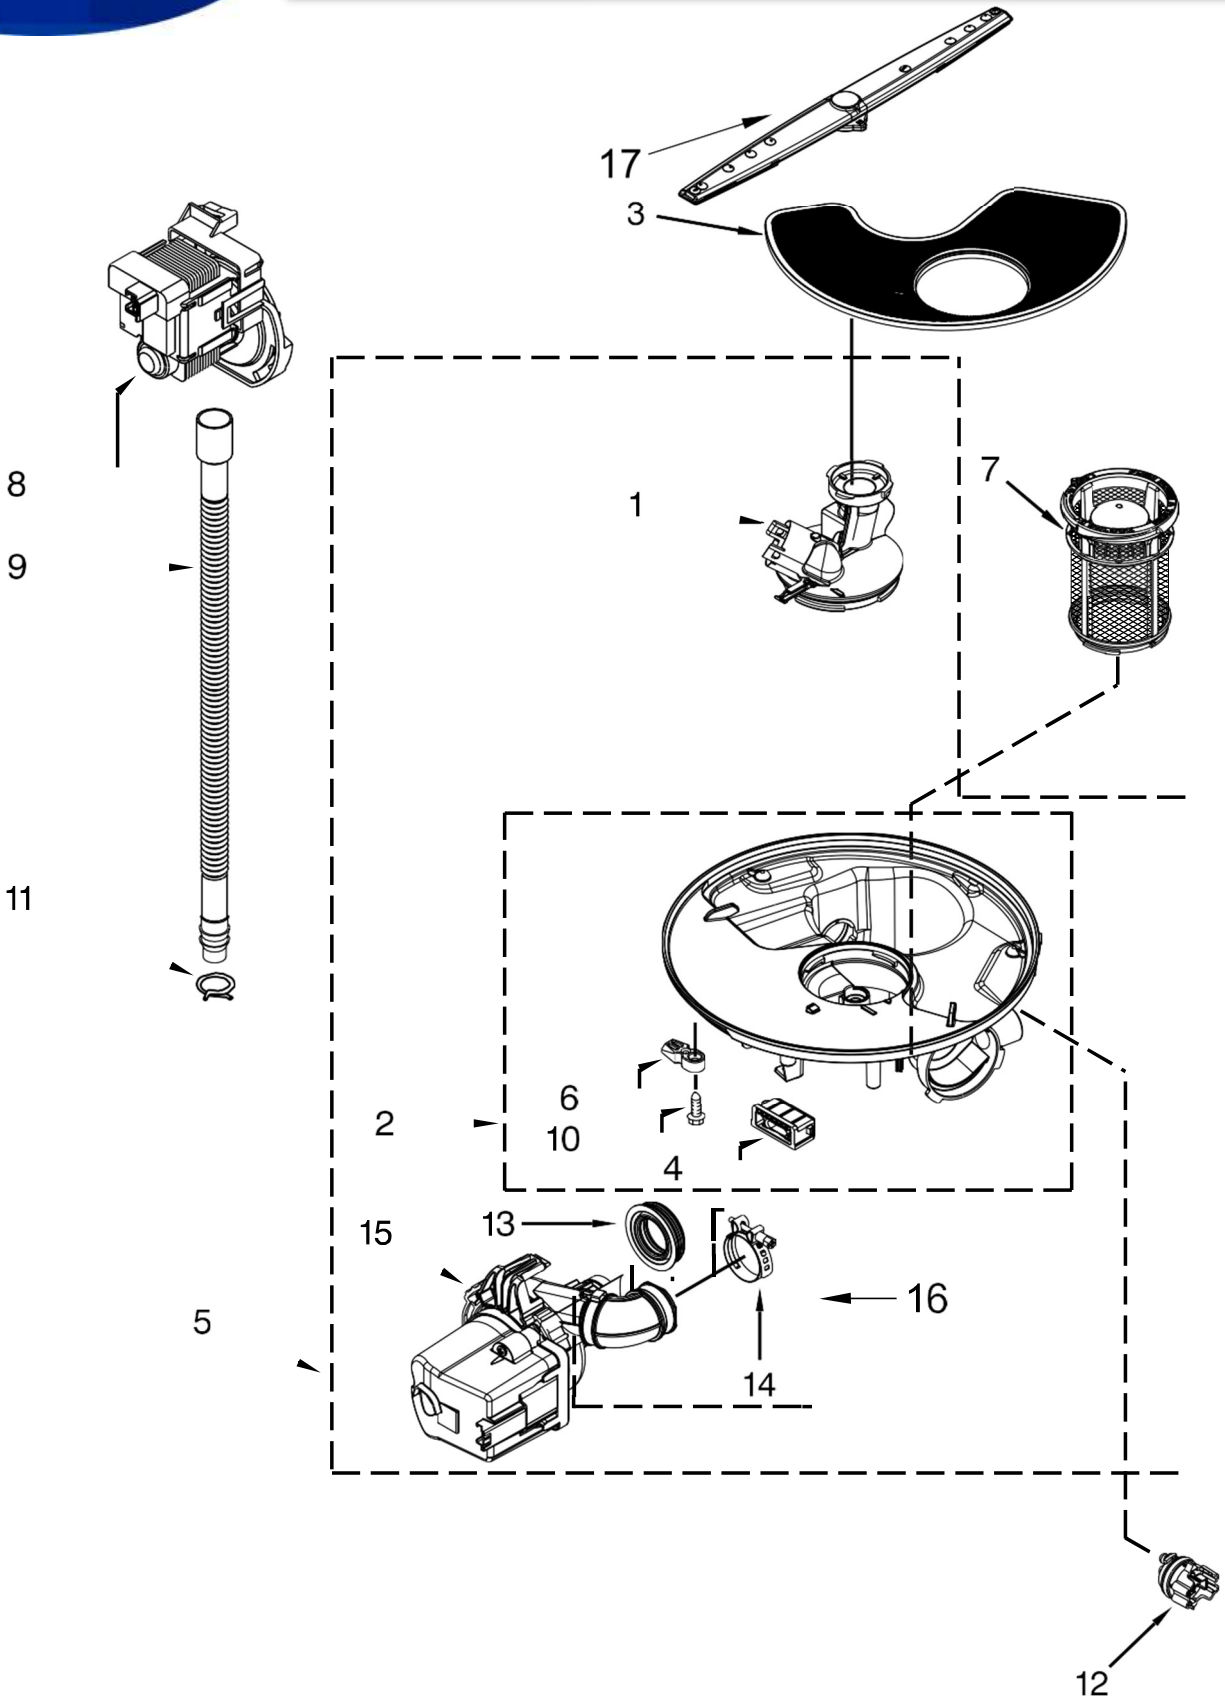

LAVAVAJILLA WDF520PADB8

Illus.
No. **Part No.** **Description**

1	370445	Clamp, Hose
2	W10769066	Inlet Hose
3	W10195536	Inlet, Water (Also Order Item 4)
4	8531323	Gasket
5	W10508676	Nut, Inlet (Also Order Item 4)

Illus.
No. **Part No.** **Description**

6	371505	Clamp, Hose
7	W11130744	Fill Valve Assembly
8	W10292152	Miscellaneous Parts Bag (Contains 2 Screws, 2 Clamps, & 2 Brackets)
9	W10545278	Drain loop with check valve assembly

Illus.
No. **Part No.** **Description**

10	304231	Screw
11	W10195039	Switch, Overfill Control
12	W10316267	Standpipe, Overfill
13	W10346525	Float & Retainer Assembly
14	W10195037	Lever, Overfill Switch

<u>Illus. No.</u>	<u>Part No.</u>	<u>Description</u>	<u>Illus. No.</u>	<u>Part No.</u>	<u>Description</u>	<u>Illus. No.</u>	<u>Part No.</u>	<u>Description</u>
1	W10349289	Tub Assembly (Includes Heater Assembly)	11	3400892	Screw	21	W10732961	Bracket, Heater Support
2	W10321574	Shield, Thermostat	12	8268991	Cover, Terminal Box	22	W10441445	Heater Element Assembly
3	W11425053	Seal, Tub	13	W10866979	Shield, Tub Sound			(Includes Heater Washer & Nut)
4	W10341745	Screw	14	W10539489	Clip, Thermostat			NOTE: If heater element is removed, it must be replaced.
5	3367670	Screw	15	3371618	Thermostat			
6	8269145	Bracket, Undercounter	16	W10544004	Strike, Latch			
7	W10304231	Support, Bottom	17	W10819539	Sound Insulation, Bottom	23	W10477552	Nut, Heater Element
8	W10619352	Leveler, Leg	18	3400014	Screw, Grounding			
9	W10337934	Spring, Door Balance	19	8268990	Bushing, Door Spring			
10	8575897	Wheel Assembly	20	3378128	Washer, Pronged Cup			