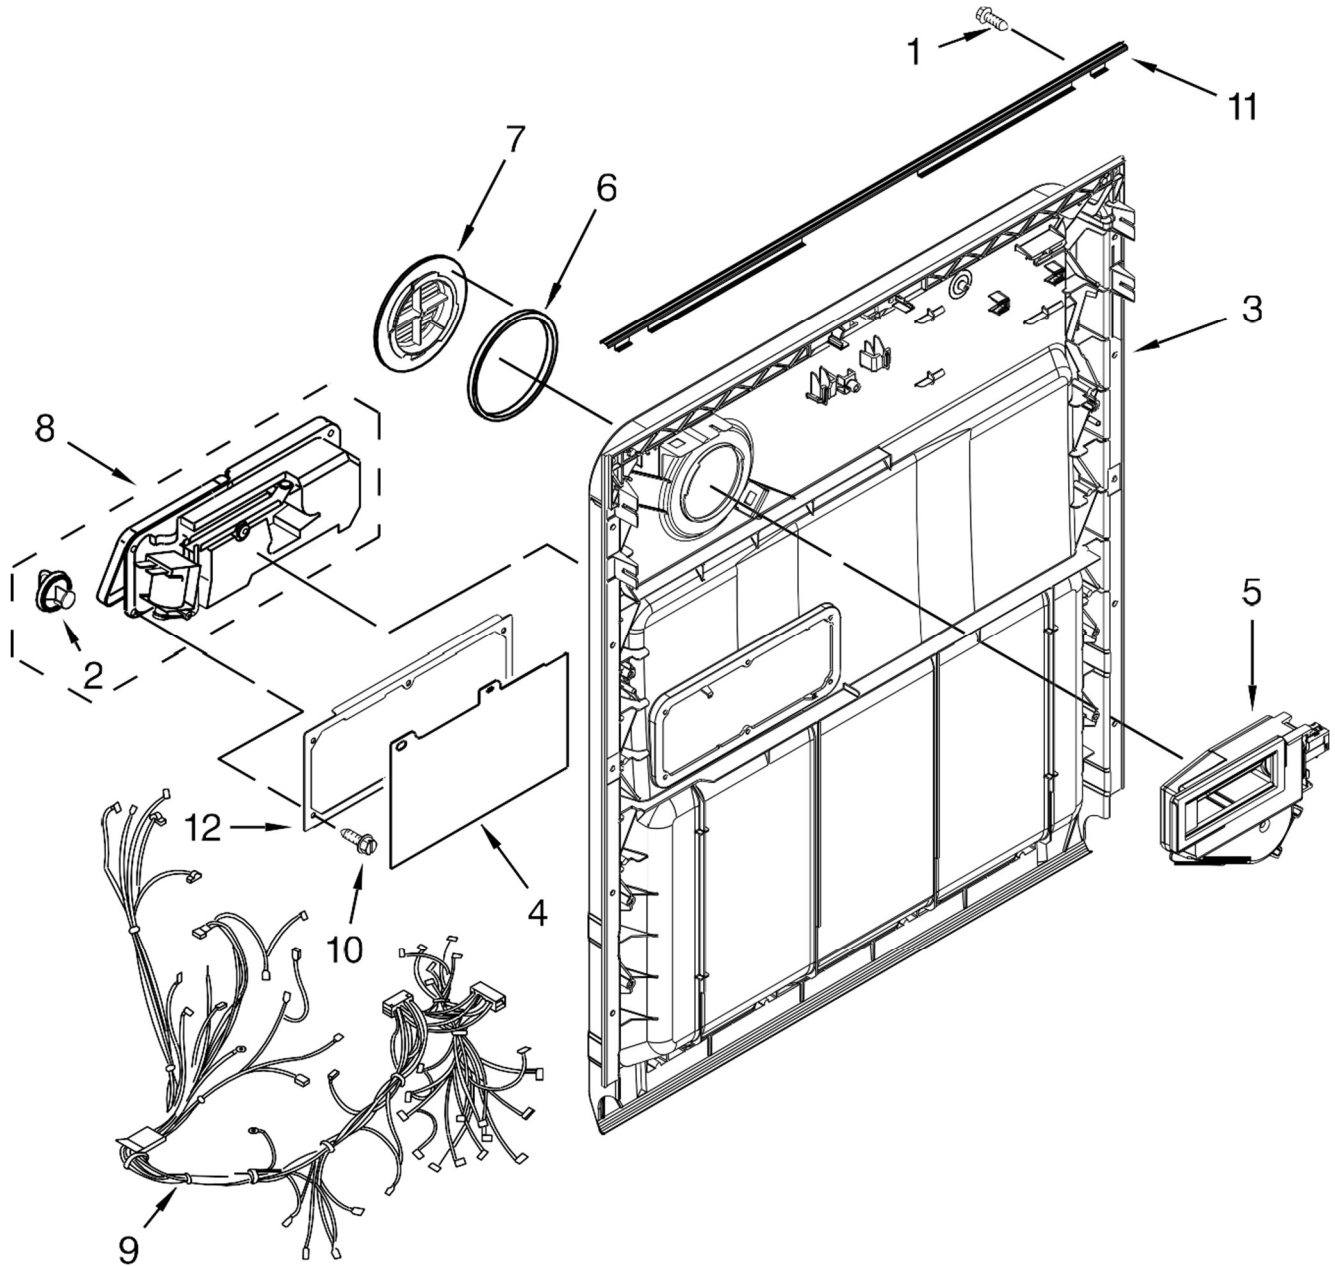

UNDERCOUNTER DISHWASHER

MODELS:

WDF520PADB9 (Black)
WDF520PADW9 (White)
WDF520PADM9 (Stainless)

LAVAVAJILLAS WDF520PADB9

<u>Illus. No.</u>	<u>Part No.</u>	<u>Description</u>	<u>Illus. No.</u>	<u>Part No.</u>	<u>Description</u>	<u>Illus. No.</u>	<u>Part No.</u>	<u>Description</u>
1		Literature Parts	4		Panel, Front (Includes Nameplate)	6	W10884775	Badge
	W11380970	Energy Guide				7	W10519755	Insulation, Toe Panel
	W11384187	Owners Manual		W10629470	Black	8		Fastener
	W11266092	Tech Sheet		W10629471	White		W10503548	Black
2		Arm, Hinge		W10629473	Stainless		W10503549	White
	W10274922	Left Hand	5		Access Panel	9	8268961	Sleeve, Friction
	W10274921	Right Hand		W10369023	Black	10	489470	Screw
3	W10803537	Stiffener, Door		W10369025	White	11	W10315897	Insulation, Front Panel

<u>Illus. No.</u>	<u>Part No.</u>	<u>Description</u>	<u>Illus. No.</u>	<u>Part No.</u>	<u>Description</u>	<u>Illus. No.</u>	<u>Part No.</u>	<u>Description</u>
1		Console Assembly (Includes Insert)	4	W10629497	Light Pipe	11	W10629551	Tab, Control
	W10629482	Black	5	W11096645	Screw	12	3400061	Screw
	W10629483	White	6	W10629499	Button Tree			
	W10629485	Stainless	7	W10574864	Latch Assembly (Includes Switch)			
2	W10825638	Box, Connector	8	W10834738	Control, Electronic			
3		Handle Pocket	9	W10825369	Brace, Connector			
	W10629511	Black	10	W10485367	Clip, Panel			