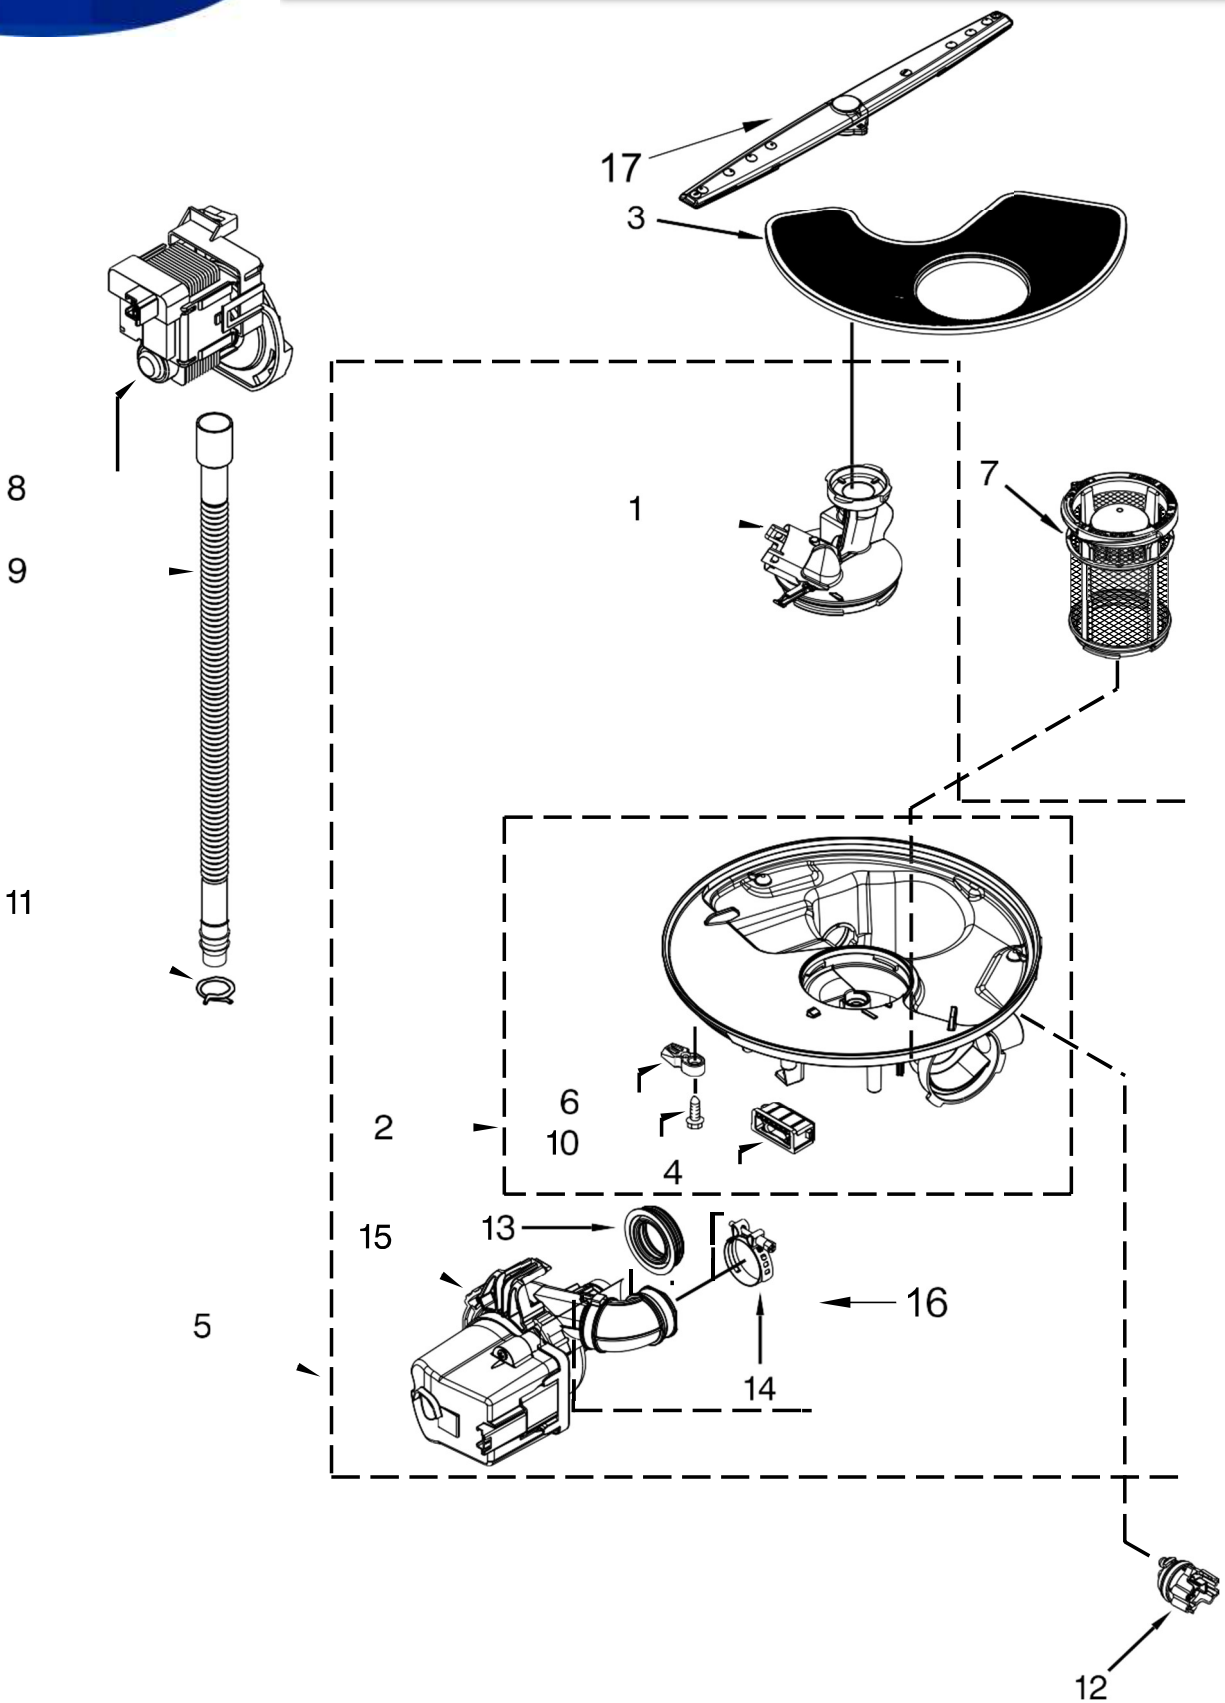

<u>Illus. No.</u>	<u>Part No.</u>	<u>Description</u>	<u>Illus. No.</u>	<u>Part No.</u>	<u>Description</u>	<u>Illus. No.</u>	<u>Part No.</u>	<u>Description</u>
1	W10349289	Tub Assembly (Includes Heater Assembly)	11	3400892	Screw	21	W10732961	Bracket, Heater Support
2	W10321574	Shield, Thermostat	12	8268991	Cover, Terminal Box	22	W10441445	Heater Element Assembly
3	W10524469	Seal, Tub	14	W10539489	Clip, Thermostat			(Includes Heater Washer & Nut)
4	W10341745	Screw	15	3371618	Thermostat			
5	3307070	Screw	16	W10544004	Strike, Latch			
6	8269145	Bracket, Undercounter	17	W10819539	Sound Insulation, Bottom			NOTE: If heater element is removed, it must be replaced.
7	W10304231	Support, Bottom	18	3400014	Screw, Grounding	23	W10477552	Nut, Heater Element
8	W10619352	Leveler, Leg	19	8268990	Bushing, Door Spring			
9	W10337934	Spring, Door Balance	20	3378128	Washer, Pronged Cup			
10	8575897	Wheel Assembly