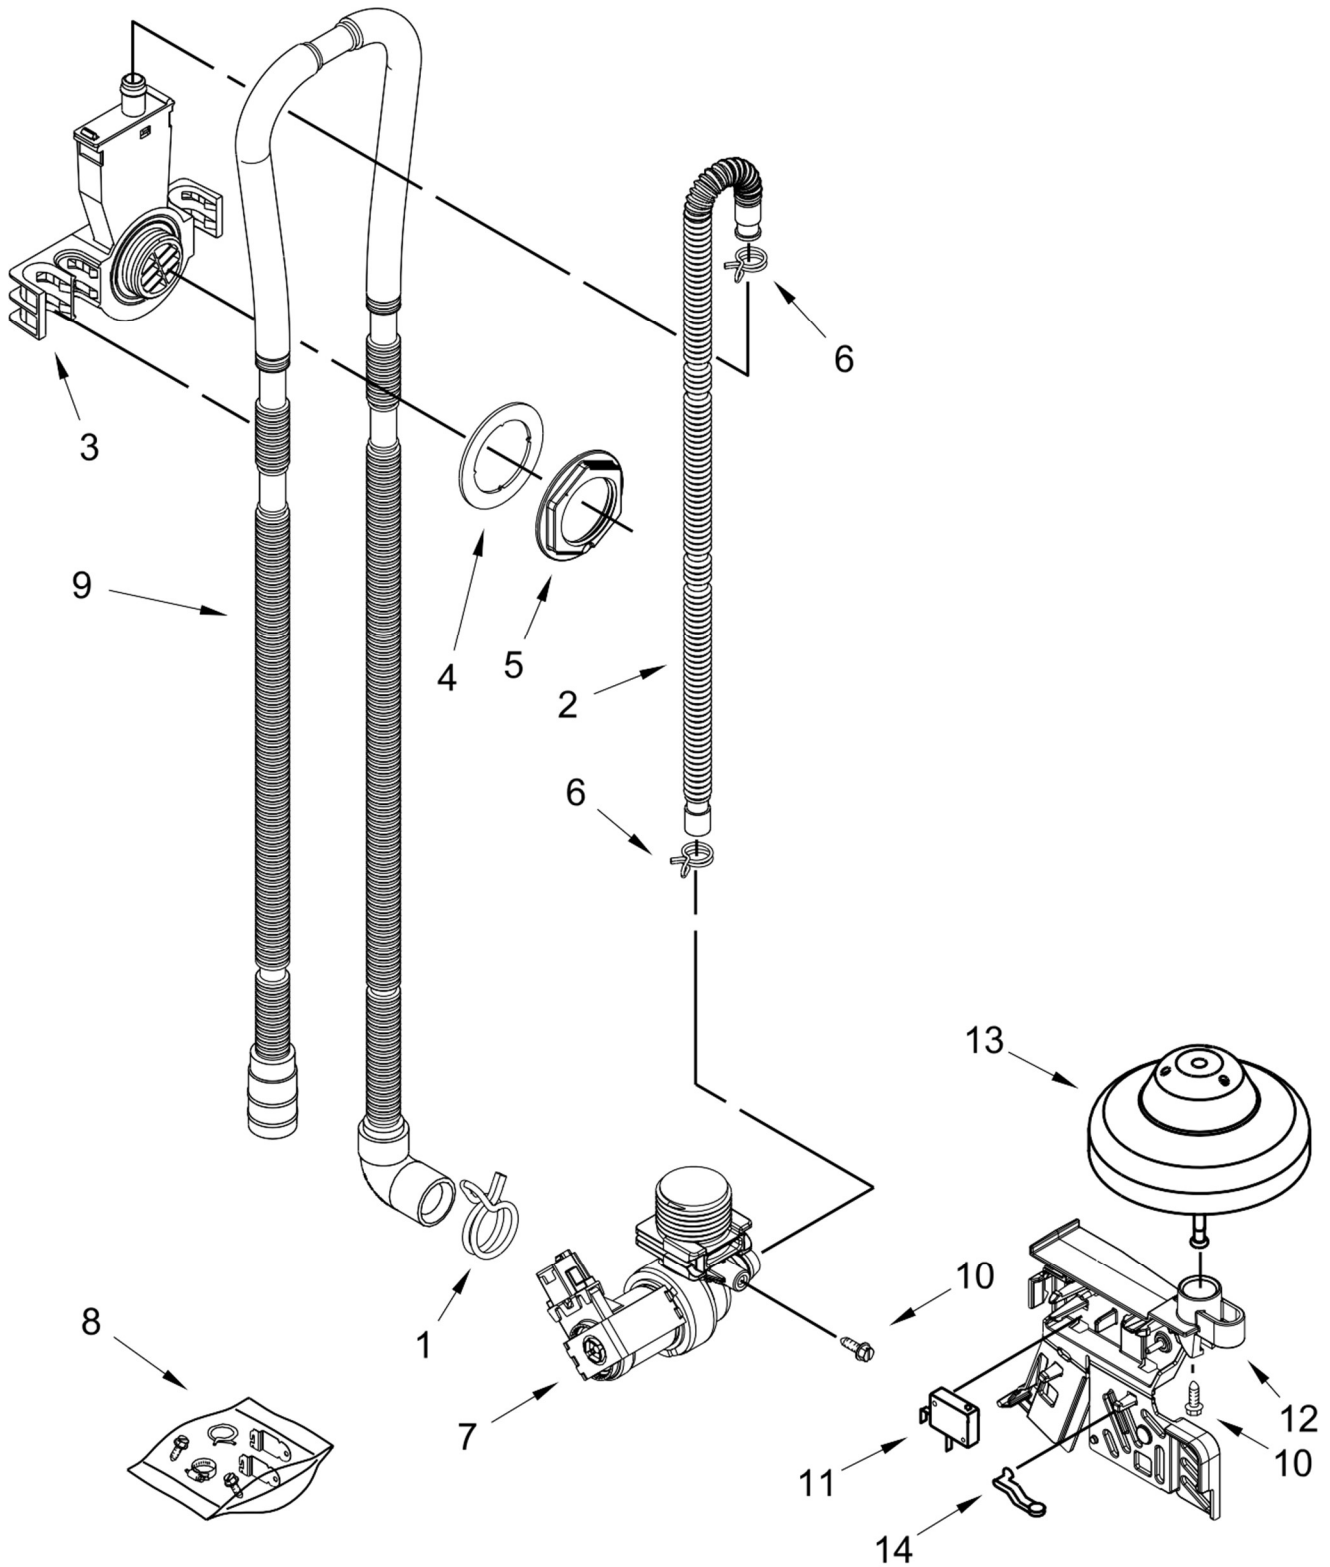

<u>Illus. No.</u>	<u>Part No.</u>	<u>Description</u>	<u>Illus. No.</u>	<u>Part No.</u>	<u>Description</u>	<u>Illus. No.</u>	<u>Part No.</u>	<u>Description</u>
1		Console Assembly (Includes Insert)	4	W10629497	Light Pipe	11	W10629551	Tab, Control
	W10629482	Black	5	W11096645	Screw	12	3400061	Screw
	W10629483	White	6	W10629499	Button Tree			
	W10629485	Stainless	7	W10574864	Latch Assembly (Includes Switch)			
2	W10825638	Box, Connector	8	W10834738	Control, Electronic			
3		Handle Pocket	9	W10825369	Brace, Connector			
	W10629511	Black	10	W10485367	Clip, Panel			

LAVAVAJILLAS WDF520PADB9

<u>Illus.</u> <u>No.</u>	<u>Part No.</u>	<u>Description</u>	<u>Illus.</u> <u>No.</u>	<u>Part No.</u>	<u>Description</u>	<u>Illus.</u> <u>No.</u>	<u>Part No.</u>	<u>Description</u>
1	370445	Clamp, Hose	6	371505	Clamp, Hose	10	304231	Screw
2	W10769066	Inlet Hose	7	W11130744	Fill Valve Assembly	11	W10195039	Switch, Overfill Control
3	W10195536	Inlet, Water (Also Order Item 4)	8	W10292152	Miscellaneous Parts Bag (Contains 2 Screws, 2 Clamps, & 2 Brackets)	12	W10316267	Standpipe, Overfill
4	8531323	Gasket				13	W10346525	Float & Retainer Assembly
5	W10508676	Nut, Inlet (Also Order Item 4)	9	W10545278	Drain loop with check valve assembly	14	W10195037	Lever, Overfill Switch