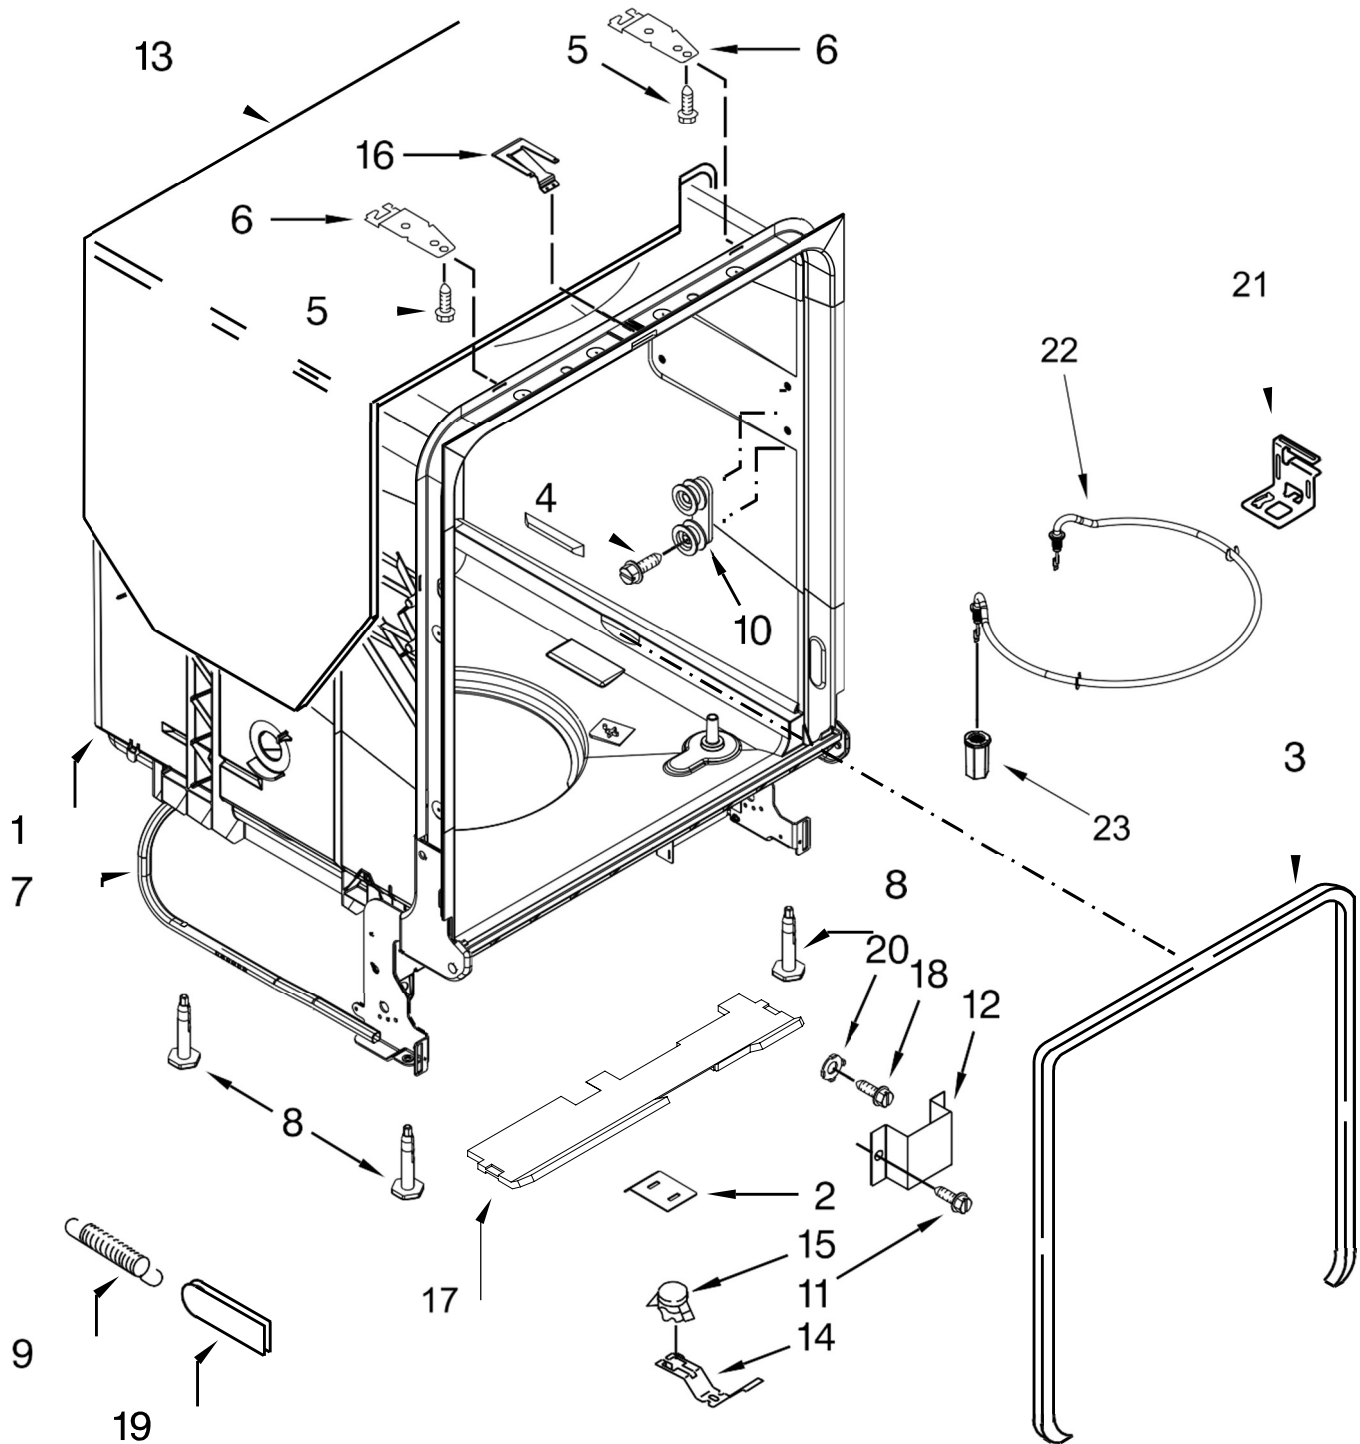

<u>Illus. No.</u>	<u>Part No.</u>	<u>Description</u>	<u>Illus. No.</u>	<u>Part No.</u>	<u>Description</u>	<u>Illus. No.</u>	<u>Part No.</u>	<u>Description</u>
1	W10349289	Tub Assembly (Includes Heater Assembly)	11	3400892	Screw	21	W10732961	Bracket, Heater Support
2	W10321574	Shield, Thermostat	12	8268991	Cover, Terminal Box	22	W10441445	Heater Element Assembly
3	W10524469	Seal, Tub	14	W10539489	Clip, Thermostat			(Includes Heater Washer & Nut)
4	W10341745	Screw	15	3371618	Thermostat			
5	3307070	Screw	16	W10544004	Strike, Latch			
6	8269145	Bracket, Undercounter	17	W10819539	Sound Insulation, Bottom			NOTE: If heater element is removed, it must be replaced.
7	W10304231	Support, Bottom	18	3400014	Screw, Grounding	23	W10477552	Nut, Heater Element
8	W10619352	Leveler, Leg	19	8268990	Bushing, Door Spring			
9	W10337934	Spring, Door Balance	20	3378128	Washer, Pronged Cup			
10	8575897	Wheel Assembly