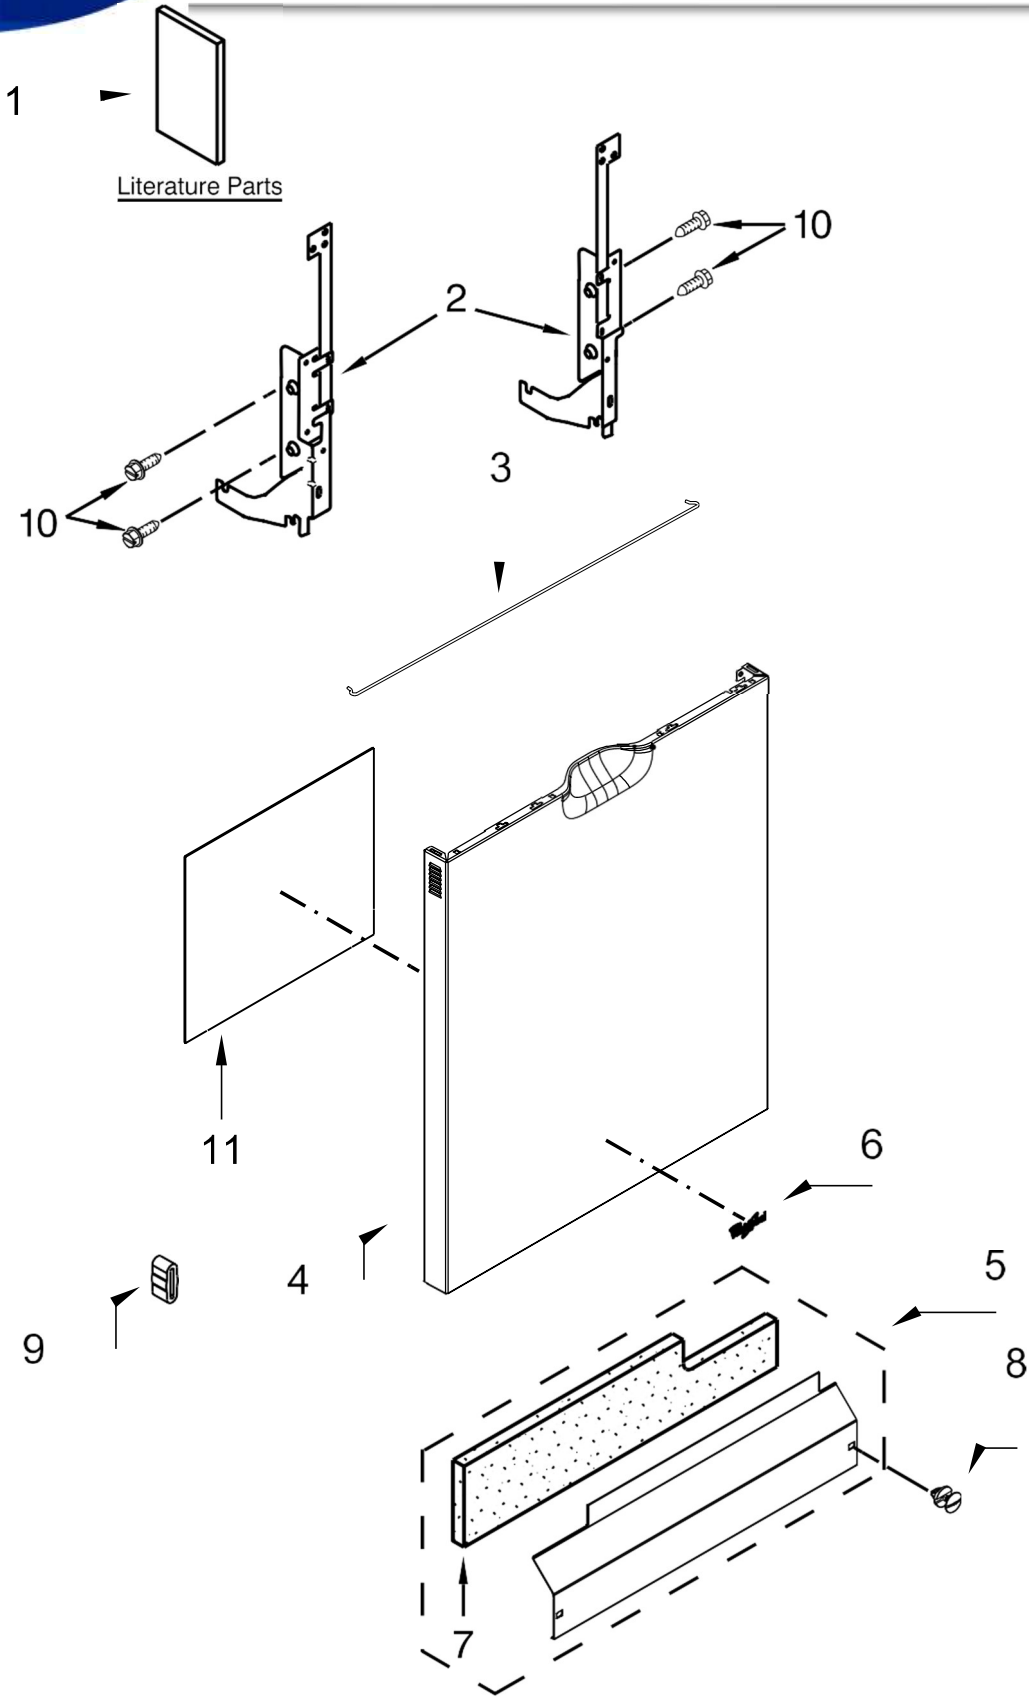

UNDERCOUNTER DISHWASHER

MODELS:

WDF520PADB9 (Black)
WDF520PADW9 (White)
WDF520PADM9 (Stainless)

LAVAVAJILLAS WDF520PADB9

<u>Illus. No.</u>	<u>Part No.</u>	<u>Description</u>	<u>Illus. No.</u>	<u>Part No.</u>	<u>Description</u>	<u>Illus. No.</u>	<u>Part No.</u>	<u>Description</u>
1		Literature Parts	4		Panel, Front (Includes Nameplate)	6	W10884775	Badge
	W11380970	Energy Guide				7	W10519755	Insulation, Toe Panel
	W11384187	Owners Manual		W10629470	Black	8		Fastener
	W11266092	Tech Sheet		W10629471	White		W10503548	Black
2		Arm, Hinge		W10629473	Stainless		W10503549	White
	W10274922	Left Hand	5		Access Panel	9	8268961	Sleeve, Friction
	W10274921	Right Hand		W10369023	Black	10	489470	Screw
3	W10803537	Stiffener, Door		W10369025	White	11	W10315897	Insulation, Front Panel

<u>Illus. No.</u>	<u>Part No.</u>	<u>Description</u>	<u>Illus. No.</u>	<u>Part No.</u>	<u>Description</u>	<u>Illus. No.</u>	<u>Part No.</u>	<u>Description</u>
1		Console Assembly (Includes Insert)	4	W10629497	Light Pipe	11	W10629551	Tab, Control
	W10629482	Black	5	W11096645	Screw	12	3400061	Screw
	W10629483	White	6	W10629499	Button Tree			
	W10629485	Stainless	7	W10574864	Latch Assembly (Includes Switch)			
2	W10825638	Box, Connector	8	W10834738	Control, Electronic			
3		Handle Pocket	9	W10825369	Brace, Connector			
	W10629511	Black	10	W10485367	Clip, Panel			