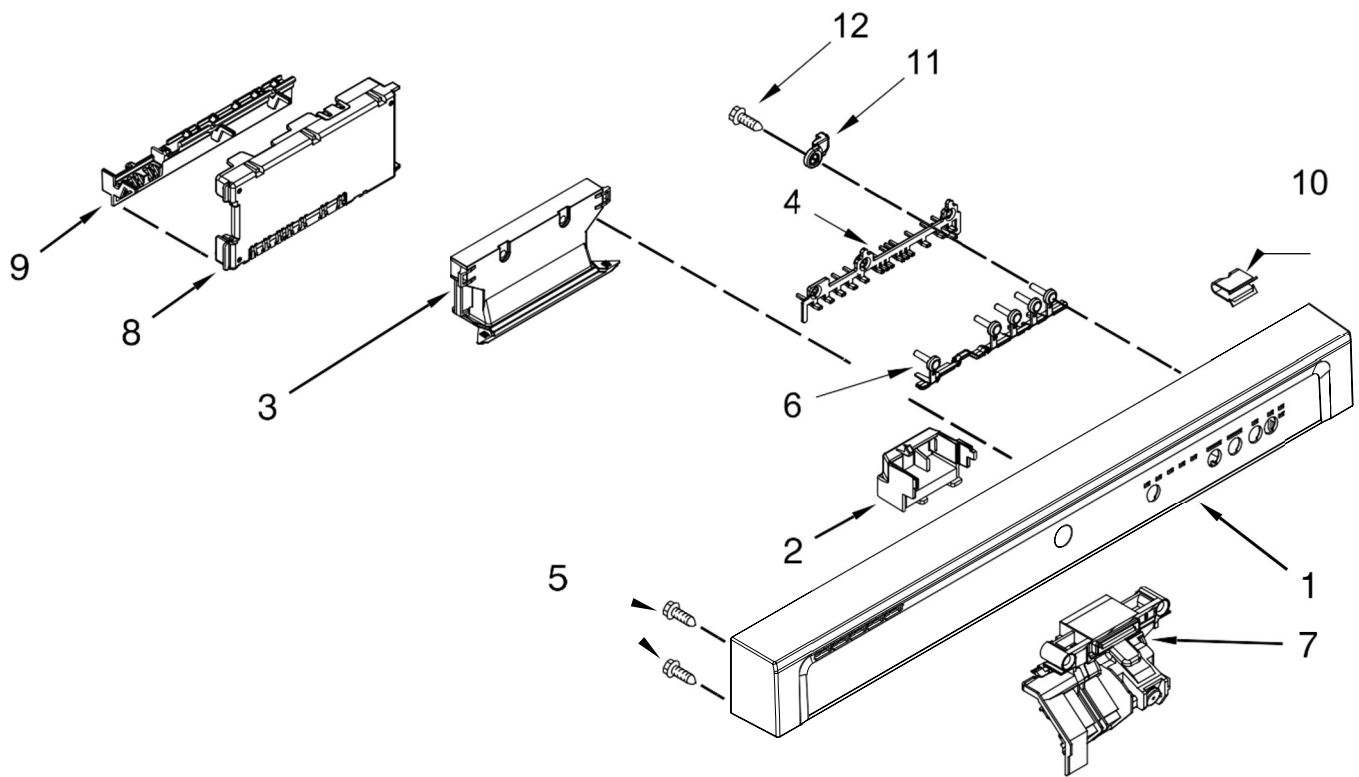

<u>Illus. No.</u>	<u>Part No.</u>	<u>Description</u>	<u>Illus. No.</u>	<u>Part No.</u>	<u>Description</u>	<u>Illus. No.</u>	<u>Part No.</u>	<u>Description</u>
1		Console Assembly (Includes Insert)	4	W10629497	Light Pipe	11	W10629551	Tab, Control
	W10629482	Black	5	W11096645	Screw	12	3400061	Screw
	W10629483	White	6	W10629499	Button Tree			
	W10629485	Stainless	7	W10574864	Latch Assembly (Includes Switch)			
2	W10825638	Box, Connector	8	W10834738	Control, Electronic			
3		Handle Pocket	9	W10825369	Brace, Connector			
	W10629511	Black	10	W10485367	Clip, Panel			