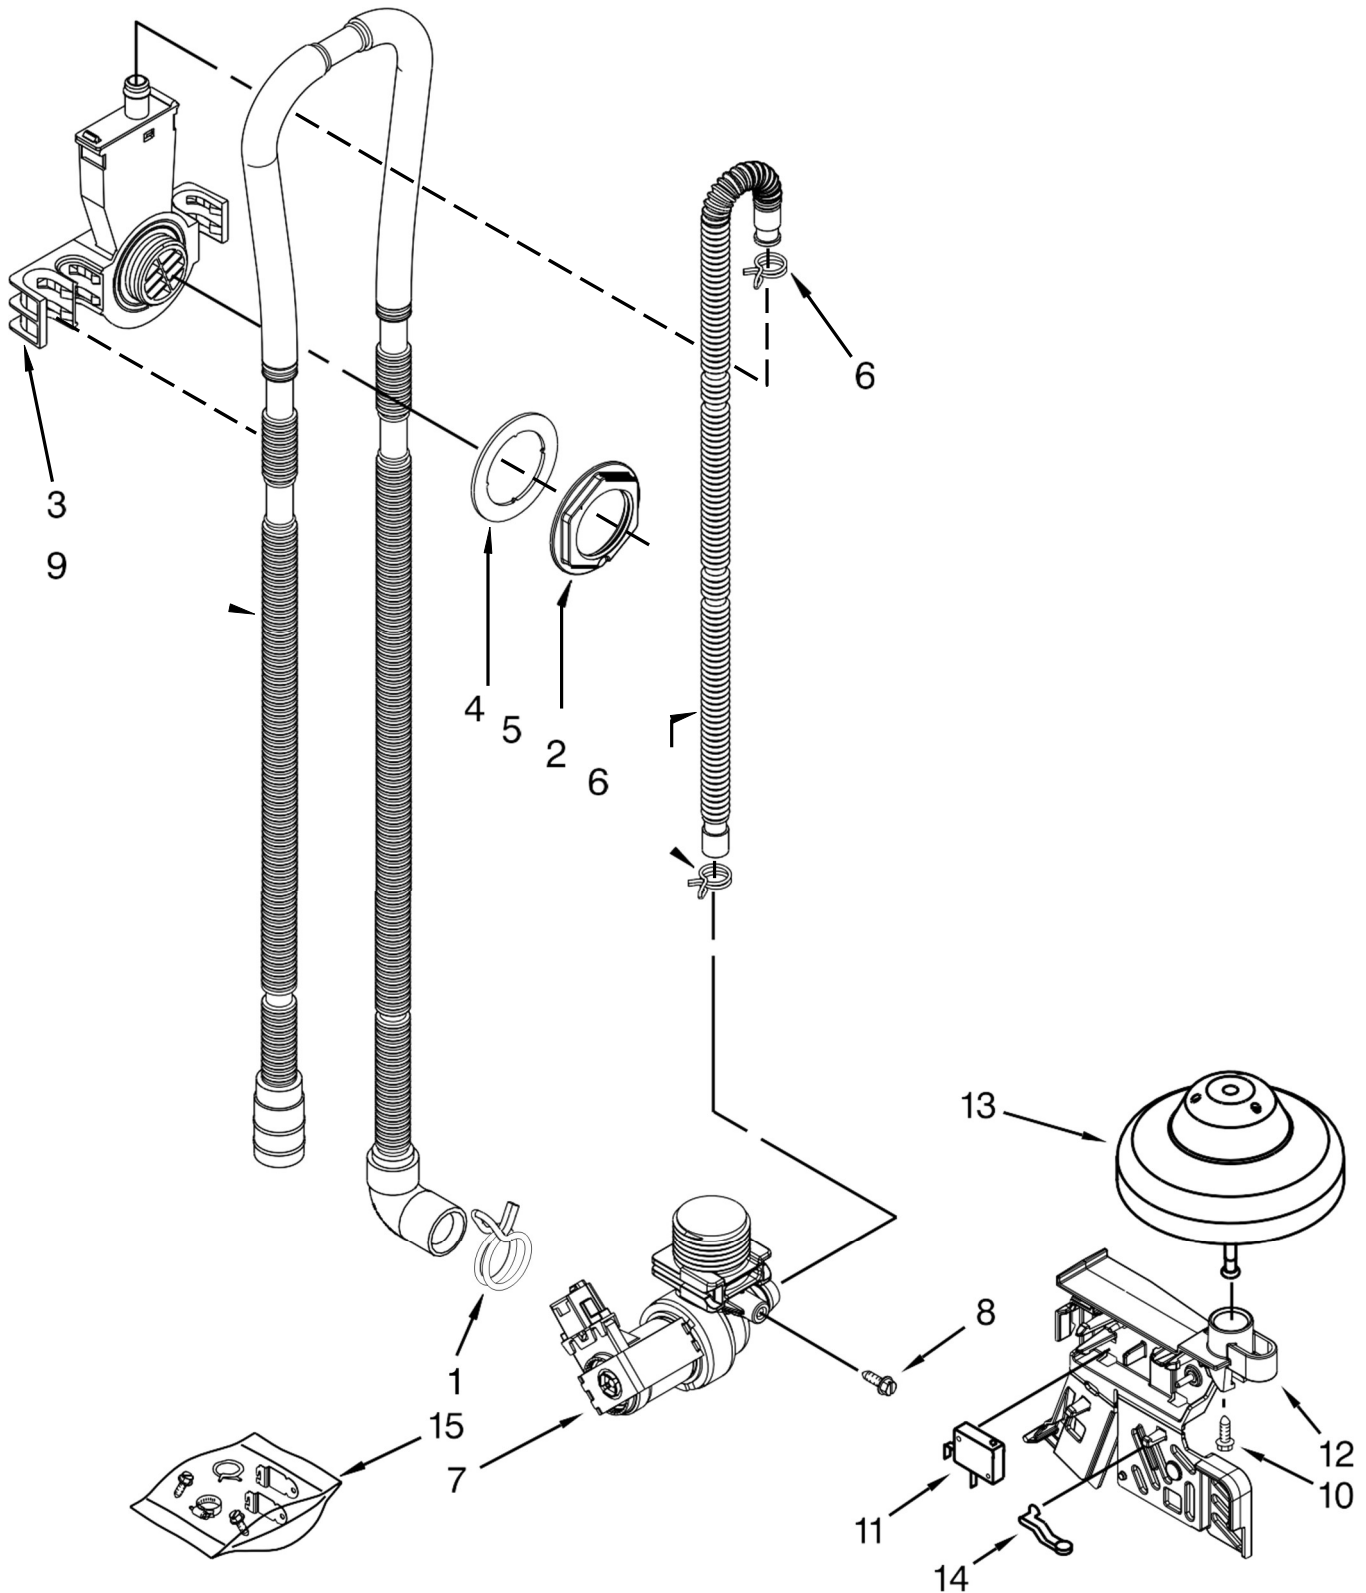

<u>Illus.</u> <u>No.</u>	<u>Part No.</u>	<u>Description</u>
1	370445	Clamp, Hose
2	8531412	Hose
3	W10195536	Inlet, Water (Also Order Item 4)
4	8531323	Gasket
5	W10508676	Nut, Inlet (Also Order Item 4)

<u>Illus.</u> <u>No.</u>	<u>Part No.</u>	<u>Description</u>
6	371505	Clamp, Hose
7	W10327250	Fill Valve Assembly
8	304392	Screw
9	W10688890	Drain Loop with Check Valve Assembly
10	304231	Screw
11	W10195039	Switch, Overfill Control

<u>Illus.</u> <u>No.</u>	<u>Part No.</u>	<u>Description</u>
12	W10316267	Standpipe, Overfill
13	W10346525	Float & Retainer Assembly
14	W10195037	Lever, Overfill Switch
15	W10292152	Miscellaneous Parts Bag (Contains 2 Screws, 2 Clamps, & 2 Brackets)