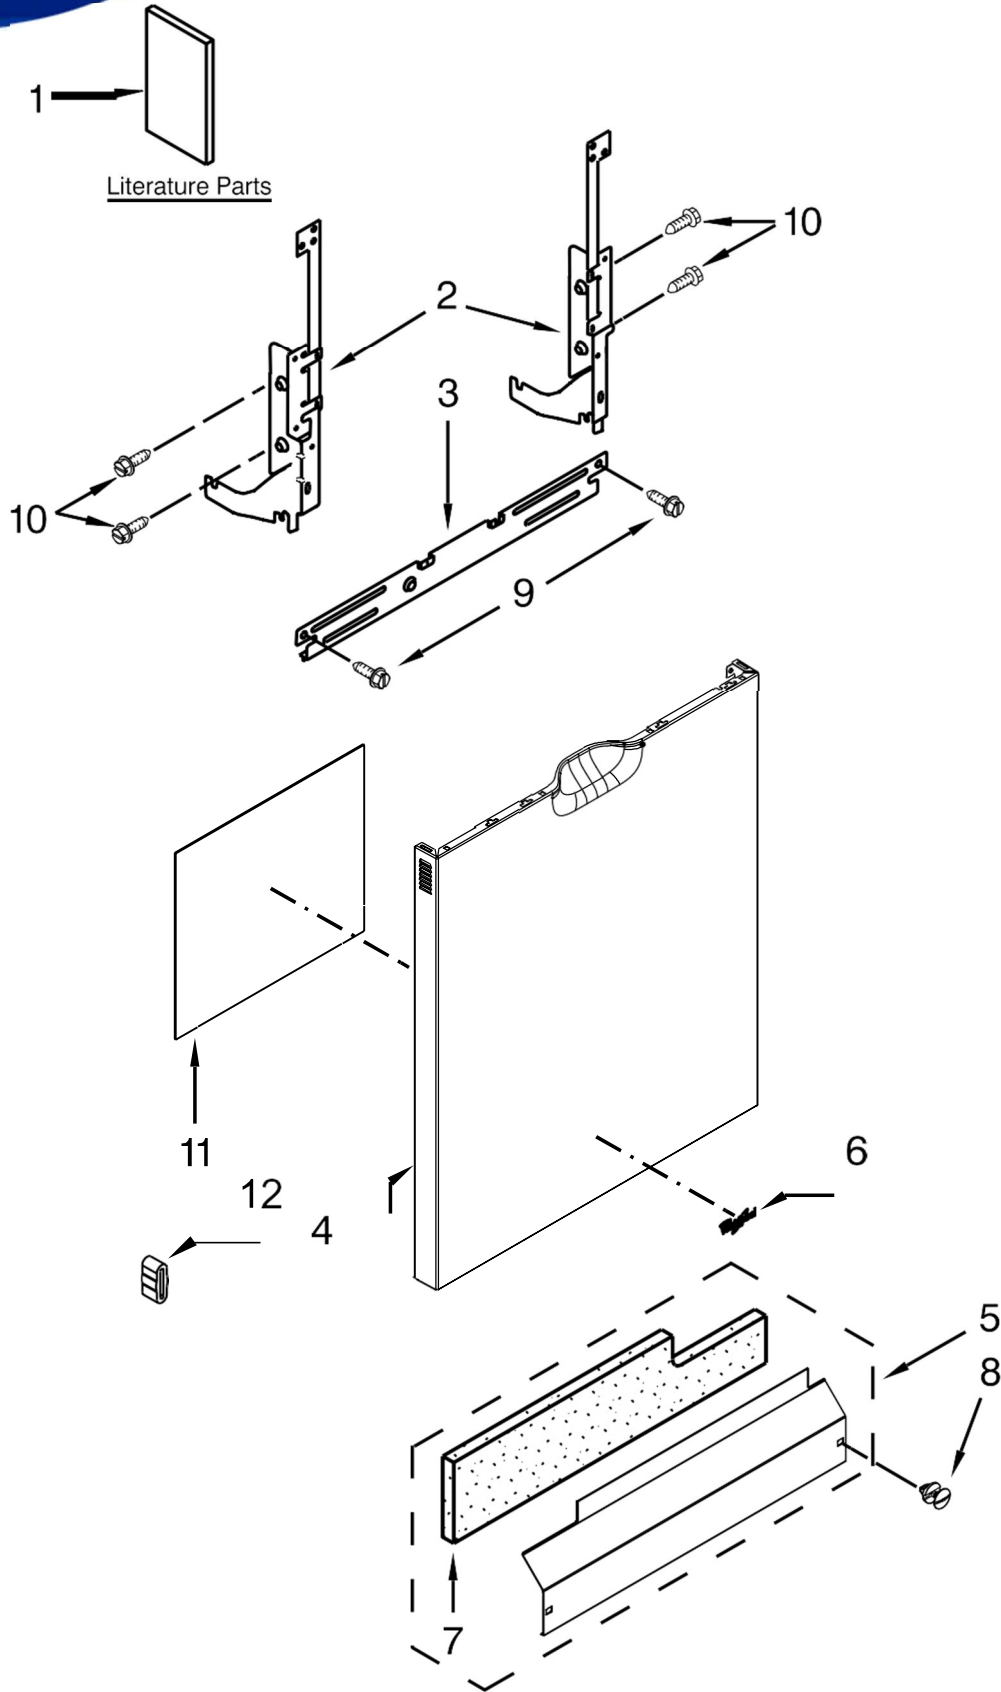

UNDERCOUNTER DISHWASHER

MODELS:

WDF520PADB0 (Black)
WDF520PADW0 (White)
WDF520PADM0 (Stainless)

<u>Illus. No.</u>	<u>Part No.</u>	<u>Description</u>
1		Literature Parts
	W10435040	Installation Instructions
	W10656410	Energy Guide
	W10717213	Use & Care Guide
	W10590887	Tech Sheet, English
	W10590888	Tech Sheet, French
2		Arm, Hinge
	W10274922	Left Hand
	W10274921	Right Hand
3	W10195120	Stiffener, Door