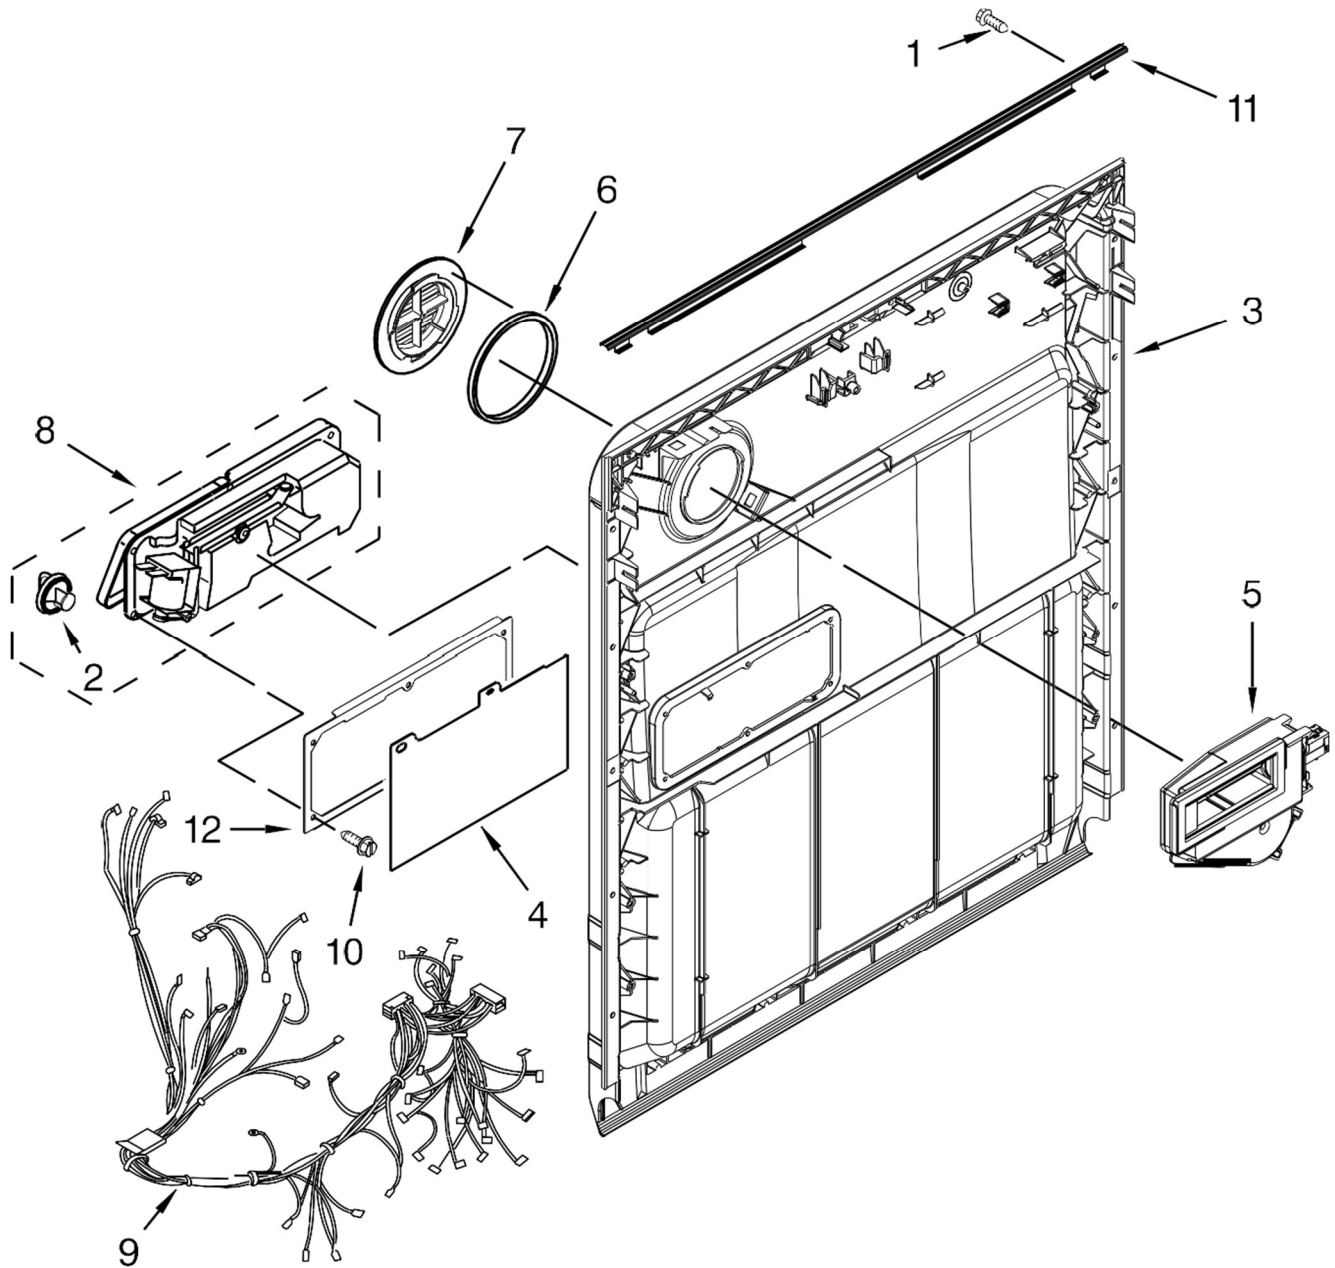

Illus.

No.	Part No.	Description
1		Console Assembly (Includes Insert)
	W10629482	Black
	W10629483	White
	W10629485	Stainless
2	W10756253	Box, Connector
3		Handle Pocket
	W10629511	Black

Illus.

No.	Part No.	Description
4	W10629497	Light Pipe
5	W10648588	Screw
6	W10629499	Button Tree
7	W10574864	Latch Assembly (Includes Switch)
8	W10756240	Control, Electronic
9	W10372484	Brace, Connector
10	W10485367	Clip, Panel

Illus.

No.	Part No.	Description
11	W10629551	Tab, Control
12	3400061	Screw