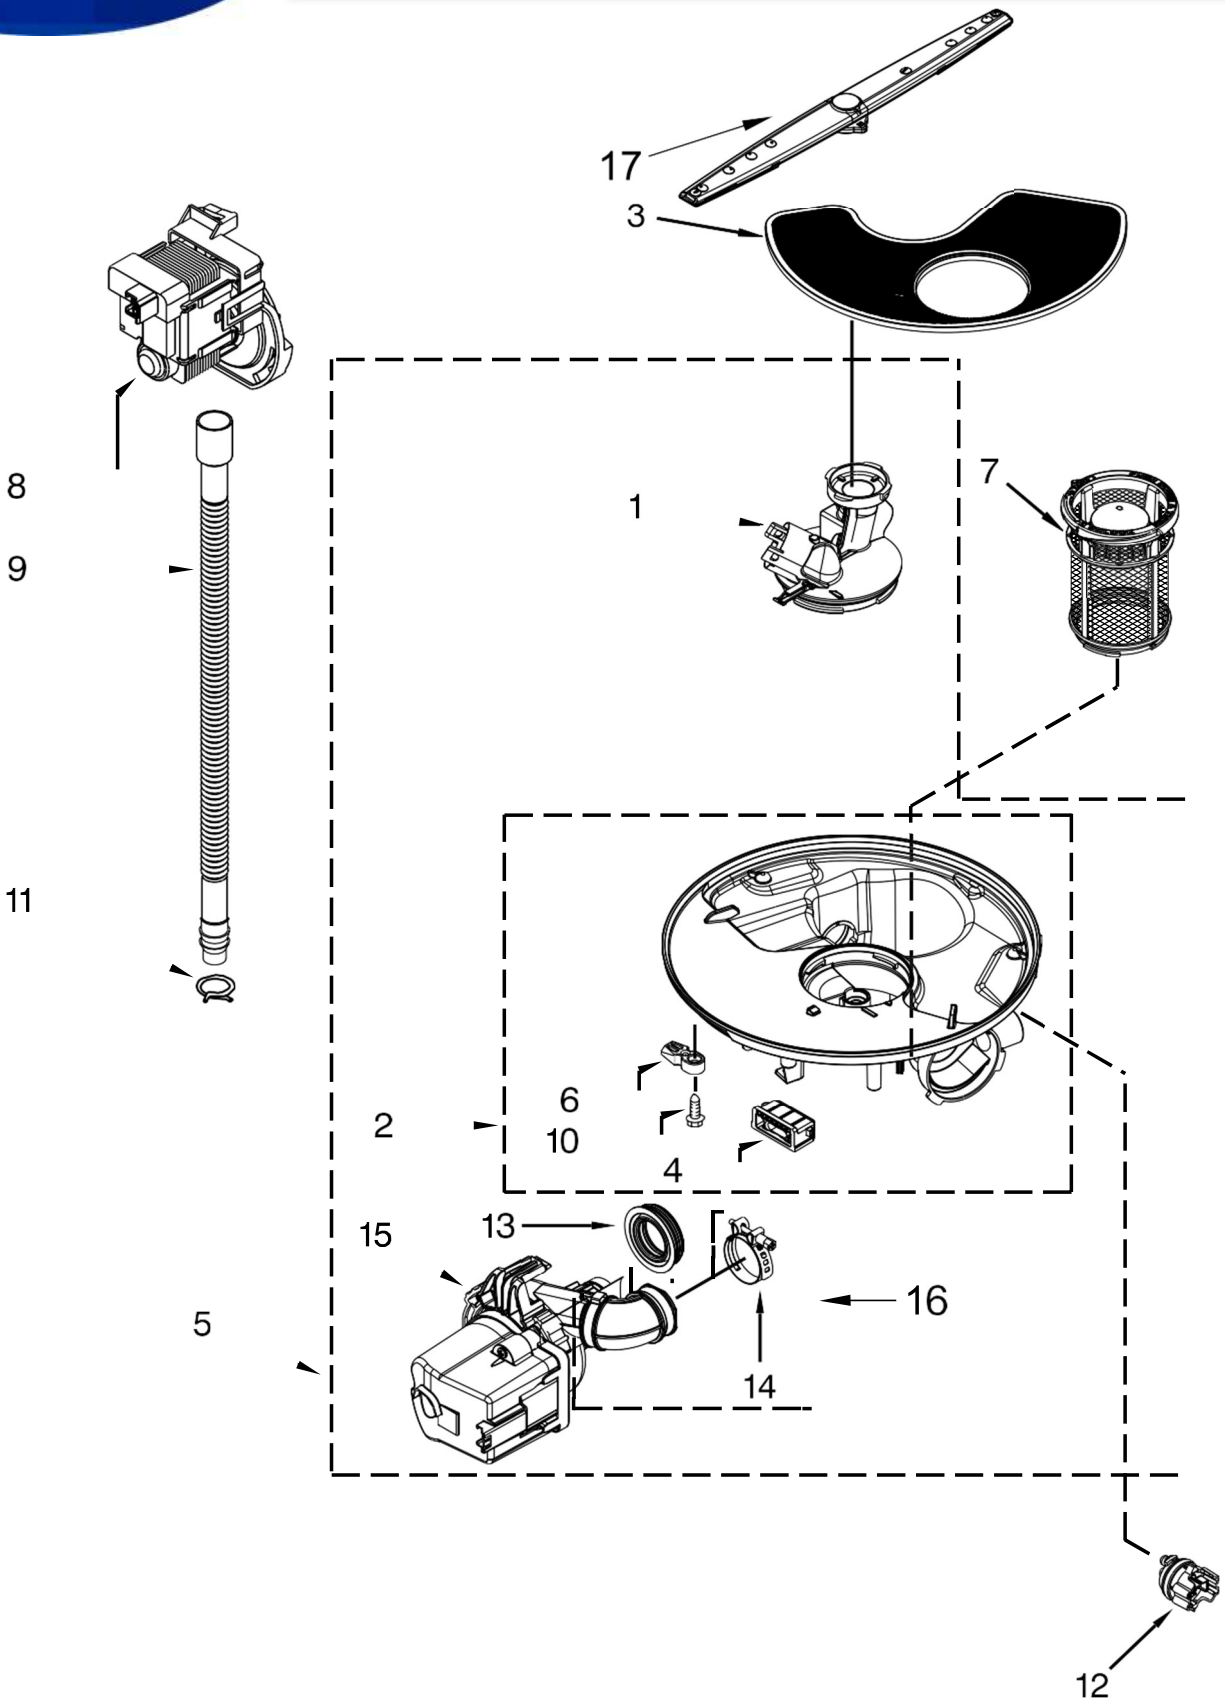

Illus.

No.	Part No.	Description
1	W10455271	Cover, Outlet
2	W10482462	Sump With Seal (Also Order Items 13 & 16)
3	W10463906	Screen
4	W10195086	Motor, Isolator
5	W10733530	Sump & Motor Assembly
6	W10372113	Tab, Sump

Illus.

No.	Part No.	Description
7	W10693534	Filter Cup Assembly
8	W10724439	Pump, Drain
9	8269144	Hose, Drain
10	W10348407	Screw
11	370445	Clamp, Hose
12	W10705575	Indicator, Optical Wash
13	W10538166	Grommet

Illus.

No.	Part No.	Description
14	W10169167	Clamp, Hose
15	W10610147	Motor (Also Order Items 13 & 16)
16	W10445975	Hose Assembly (Includes 2 Clamps)
17	W10491331	Sprayarm