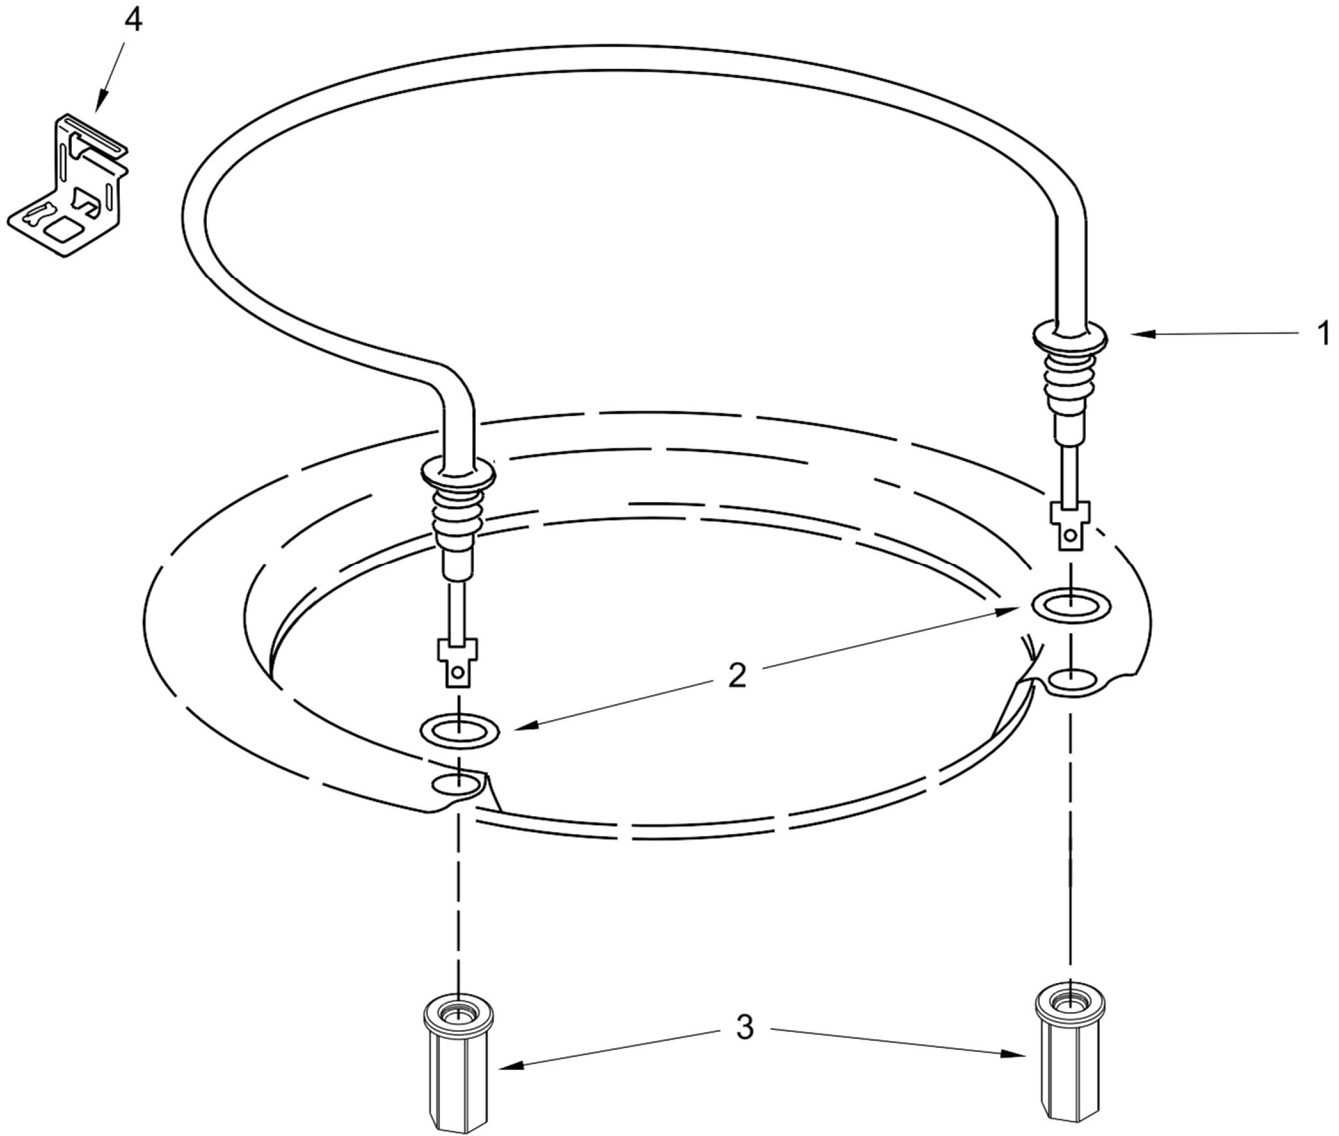

Illus.

No.	Part No.	Description
14	W10169167	Clamp, Hose
15	W10610147	Motor (Also Order Items 13 & 16)
16	W10445975	Hose Assembly (Includes 2 Clamps)
17	W10491331	Sprayarm

Illus.**No. Part No. Description**

- 1 W10671930 Feed Tube Assembly
- 2 W10165274 Screw

Illus.**No. Part No. Description**

- 3 W10317197 Sprayarm
- 4 W10323191 Manifold

Illus.

<u>No.</u>	<u>Part No.</u>	<u>Description</u>
1	W10441445	Heater Element Assembly (Includes Heater Washer & Nut)