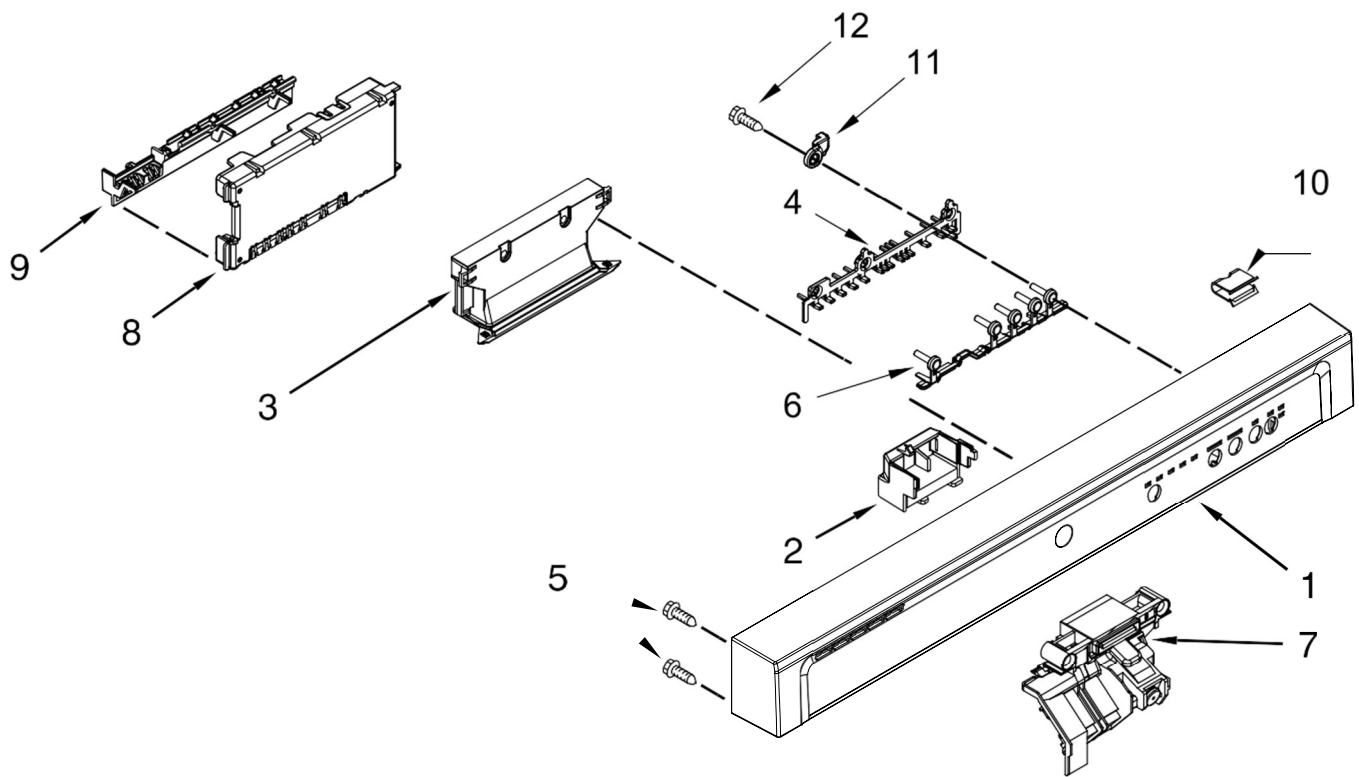

Illus.

No.	Part No.	Description
1		Console Assembly (Includes Insert)
	W10629482	Black
	W10629483	White
	W10629485	Stainless
2	W10756253	Box, Connector
3		Handle Pocket
	W10629511	Black

Illus.

No.	Part No.	Description
4	W10629497	Light Pipe
5	W10648588	Screw
6	W10629499	Button Tree
7	W10574864	Latch Assembly (Includes Switch)
8	W10756240	Control, Electronic
9	W10372484	Brace, Connector
10	W10485367	Clip, Panel

Illus.

No.	Part No.	Description
11	W10629551	Tab, Control
12	3400061	Screw