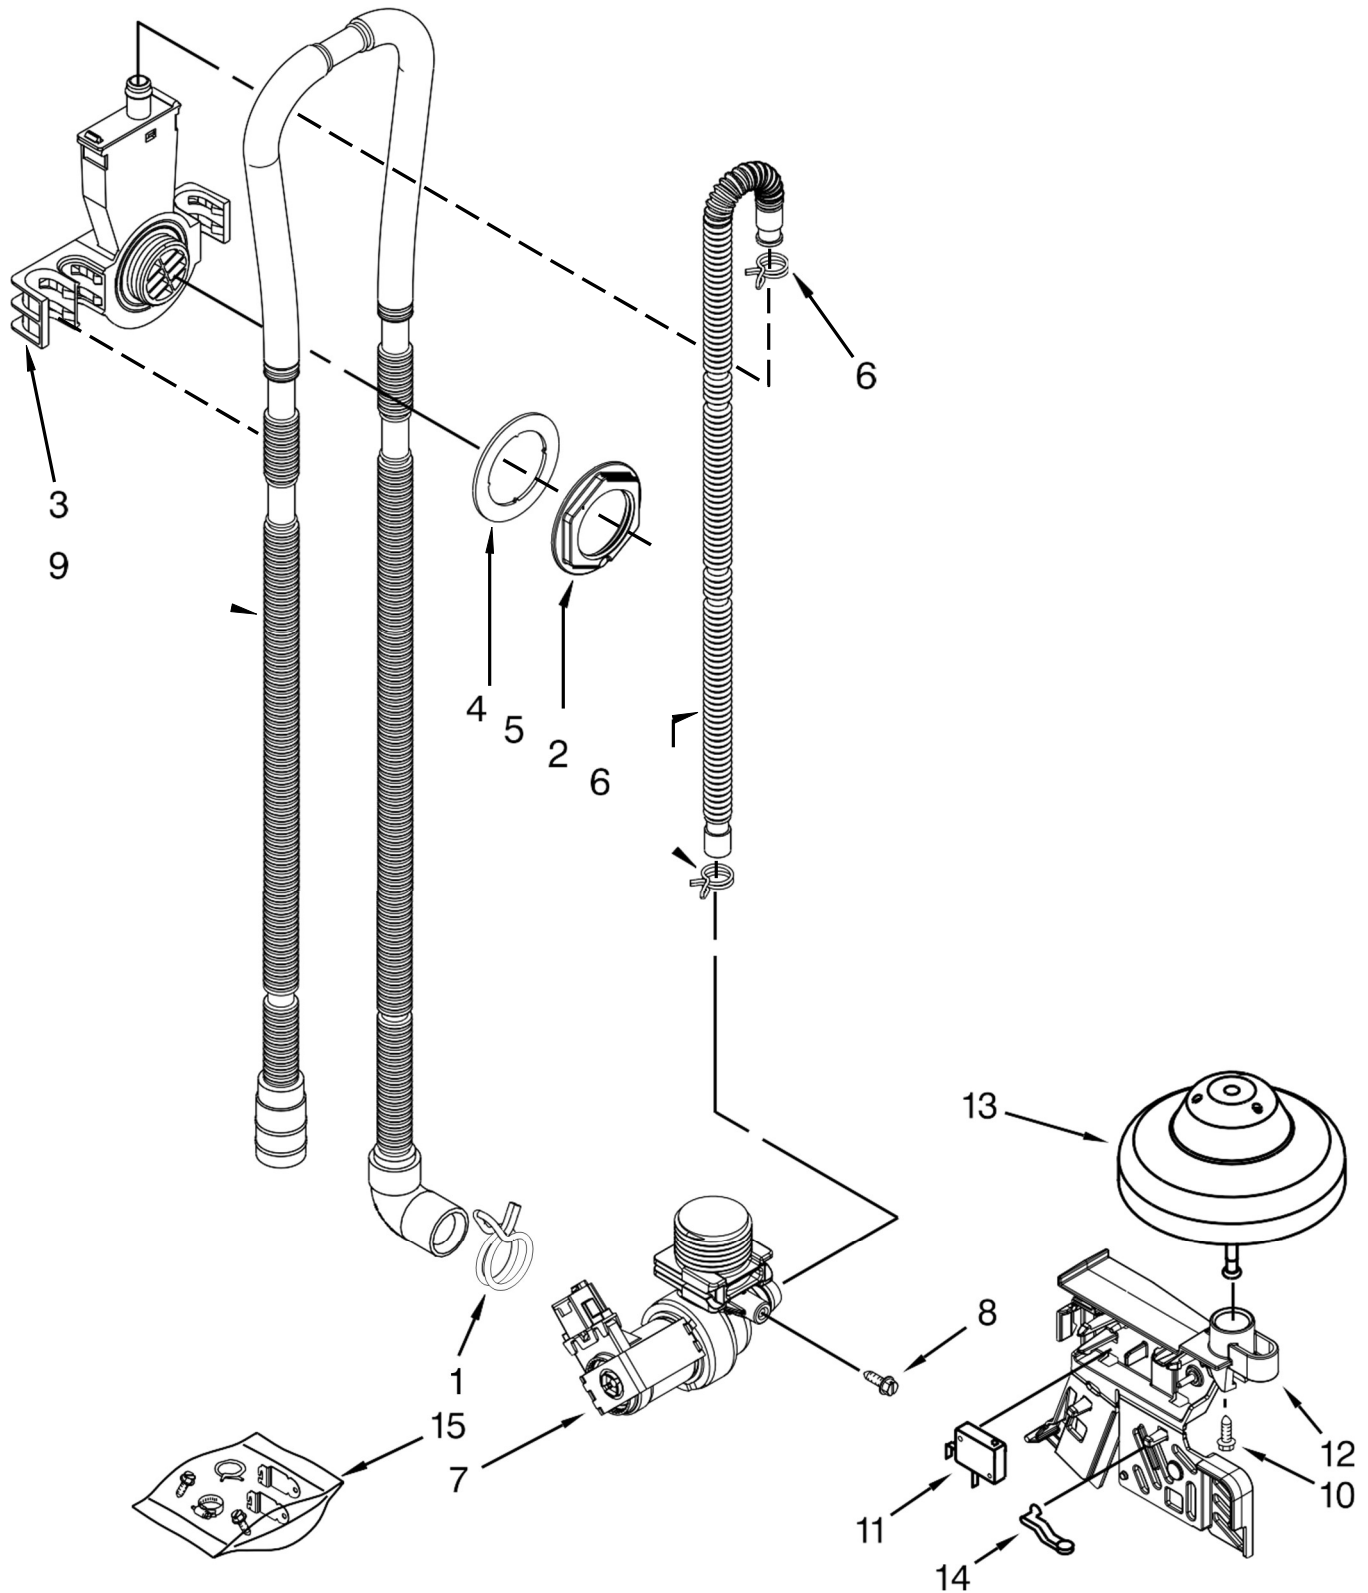

LAVAVAJILLAS WDF520PADM2

Illus.

<u>No.</u>	<u>Part No.</u>	<u>Description</u>
1	370445	Clamp, Hose
2	8531412	Hose
3	W10195536	Inlet, Water (Also Order Item 4)
4	8531323	Gasket
5	W10508676	Nut, Inlet (Also Order Item 4)

Illus.

<u>No.</u>	<u>Part No.</u>	<u>Description</u>
6	371505	Clamp, Hose
7	W10327250	Fill Valve Assembly
8	304392	Screw
9	W10545278	Drain Loop with Check Valve Assembly
10	304231	Screw
11	W10195039	Switch, Overfill Control

Illus.

<u>No.</u>	<u>Part No.</u>	<u>Description</u>
12	W10316267	Standpipe, Overfill
13	W10346525	Float & Retainer Assembly
14	W10195037	Lever, Overfill Switch
15	W10292152	Miscellaneous Parts Bag (Contains 2 Screws, 2 Clamps, & 2 Brackets)