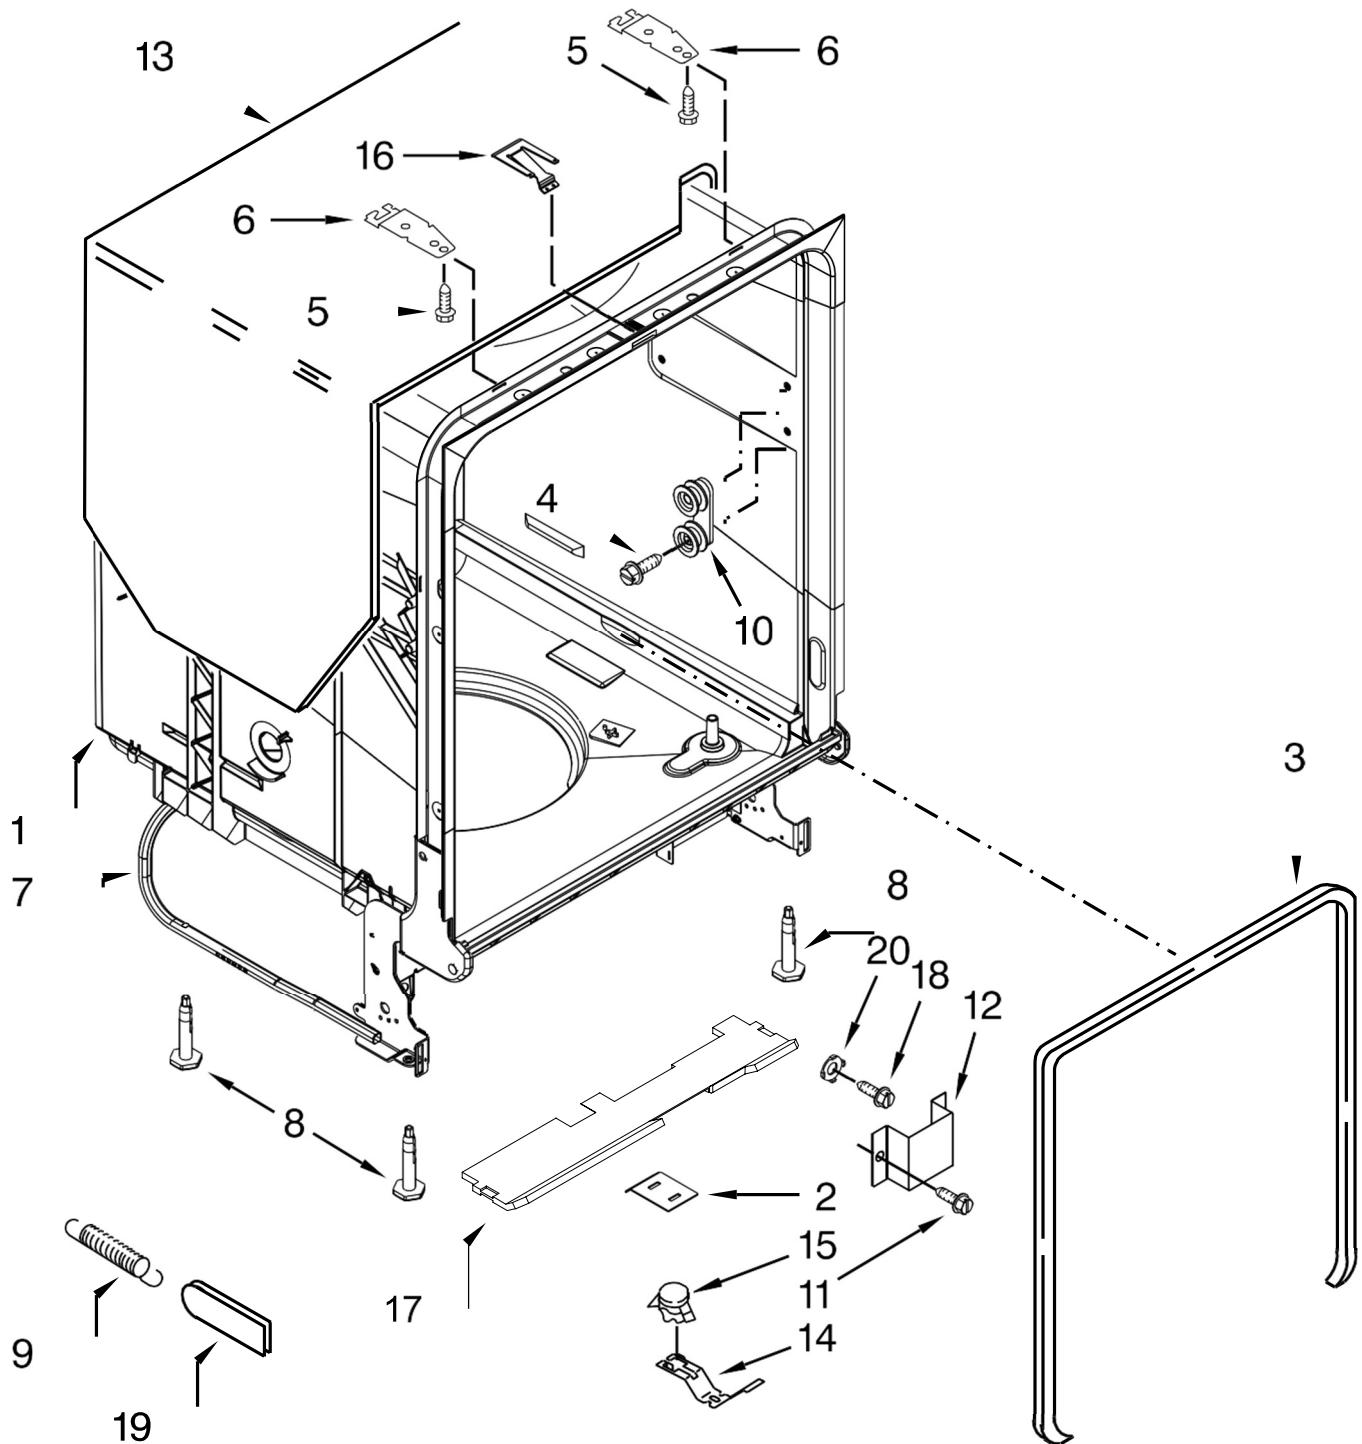

<u>Illus.</u>	<u>No.</u>	<u>Part No.</u>	<u>Description</u>	<u>Illus.</u>	<u>No.</u>	<u>Part No.</u>	<u>Description</u>	<u>Illus.</u>	<u>No.</u>	<u>Part No.</u>	<u>Description</u>
	1	W10349289	Tub Assembly (Includes Heater Assembly)	10	8575897	Wheel Assembly		19	8268990	Bushing, Door Spring	
2		W10321574	Shield, Thermostat	11	3400892	Screw		20	3378128	Washer, Pronged Cup	
3	W10524469	Seal, Tub		12	8268991	Cover, Terminal Box					
4	W10341745	Screw		13	W10380479	Shield, Tub Sound					
5	3367670	Screw		14	W10539489	Clip, Thermostat					
6	8269145	Bracket, Undercounter		15	3371618	Thermostat					
7	W10304231	Support, Bottom		16	W10544004	Strike, Latch					
8	W10619352	Leveler, Leg		17	W10746770	Sound Insulation, Bottom					
9	W10337934	Spring, Door Balance		18	3400014	Screw, Grounding