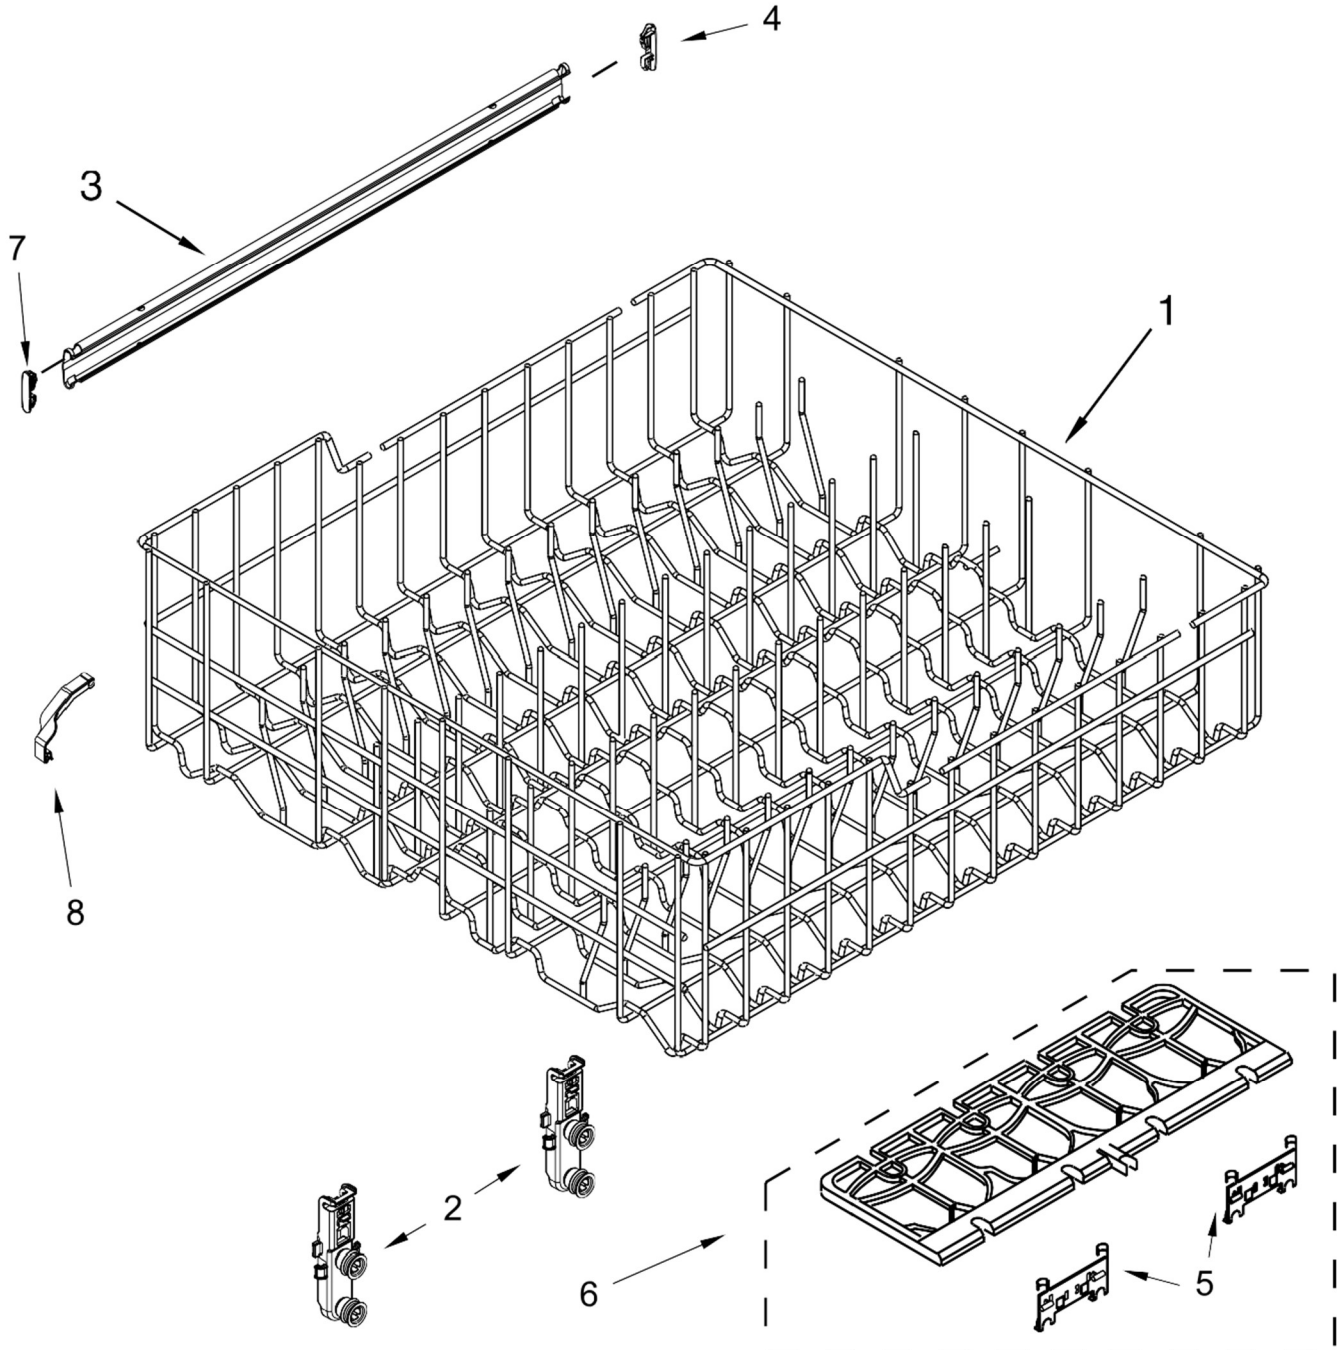

Illus.

<u>No.</u>	<u>Part No.</u>	<u>Description</u>
1	8539214	Dishrack, Upper
2	8268655	Mount, Wheel Assembly
3	3385089	Track, Dishrack

Illus.

<u>No.</u>	<u>Part No.</u>	<u>Description</u>
4	8565925	Stop, Track (Non-Removable)
5	8269736	Clip, Cupshelf
6	W10082805	Cupshelf, Assembly

Illus.

<u>No.</u>	<u>Part No.</u>	<u>Description</u>
7	W10082861	Stop, Track (Removable)
8	W10254690	Clip, Dispenser Guard