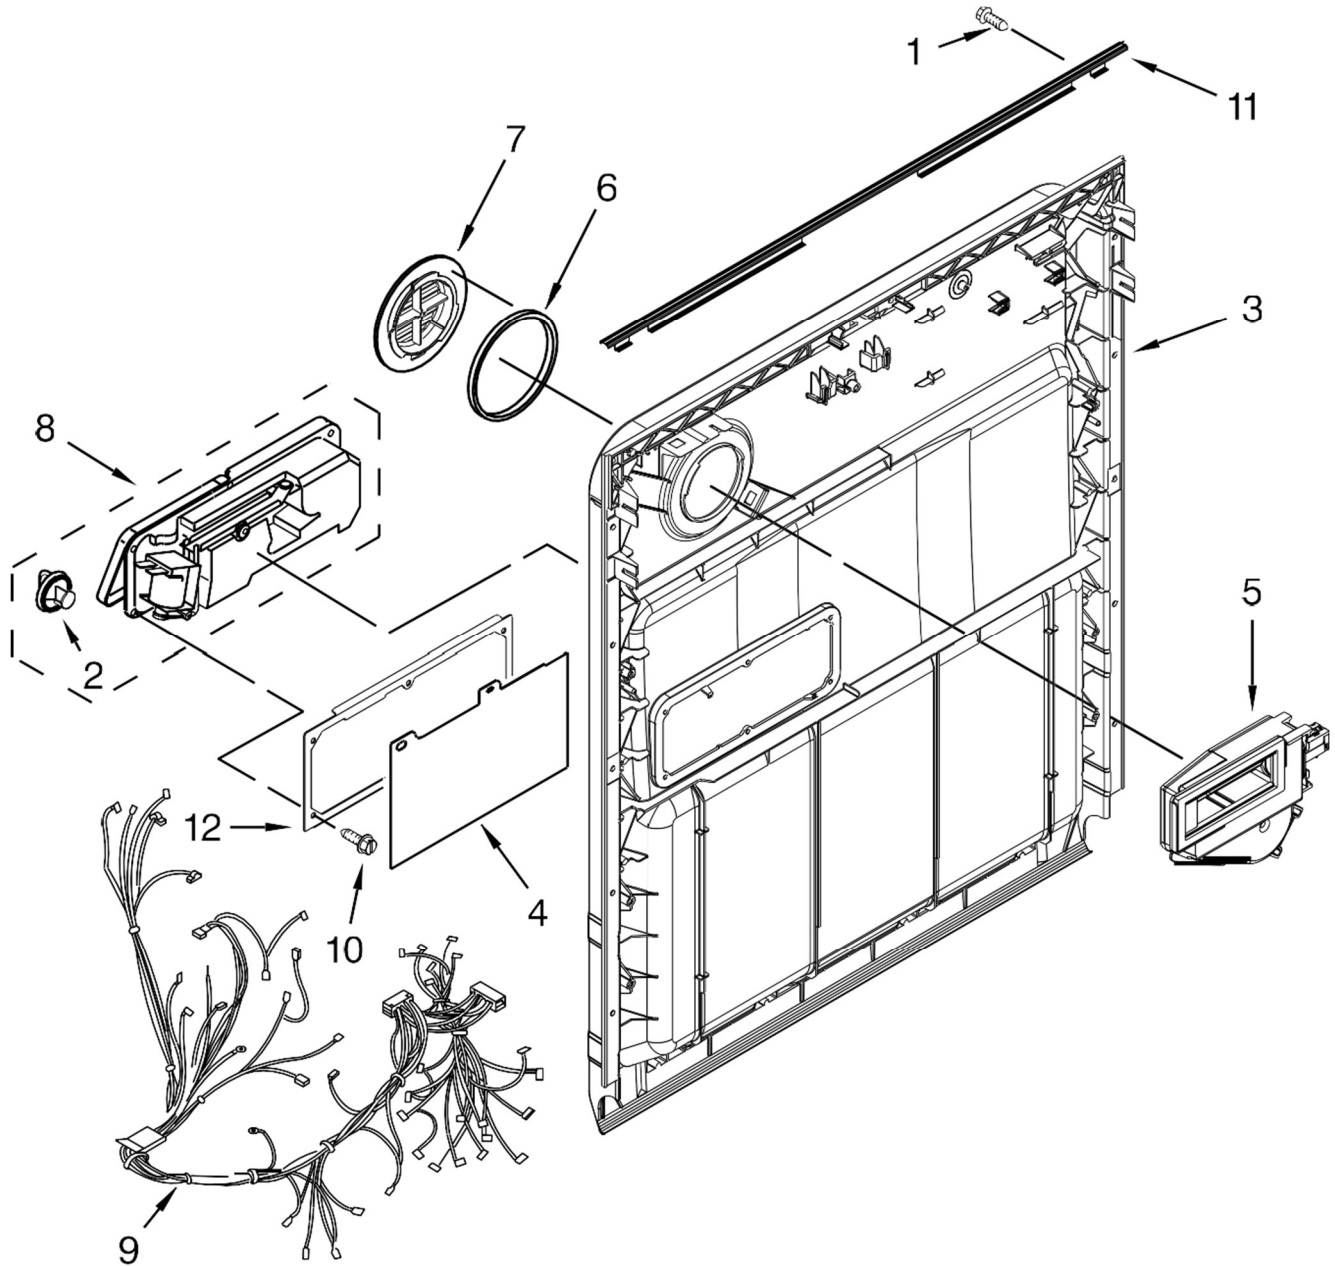

Illus.

No.	Part No.	Description
1		Console Assembly (Includes Insert)
	W10629482	Black
	W10629483	White
	W10629485	Stainless
2	W10756253	Box, Connector
3		Handle Pocket
	W10629511	Black

Illus.

No.	Part No.	Description
4	W10629497	Light Pipe
5	W10648588	Screw
6	W10629499	Button Tree
7	W10574864	Latch Assembly (Includes Switch)
	W10756240	Control, Electronic
9	W10372484	Brace, Connector
10	W10485367	Clip, Panel

Illus.

No.	Part No.	Description
11	W10629551	Tab, Control
12	3400061	Screw