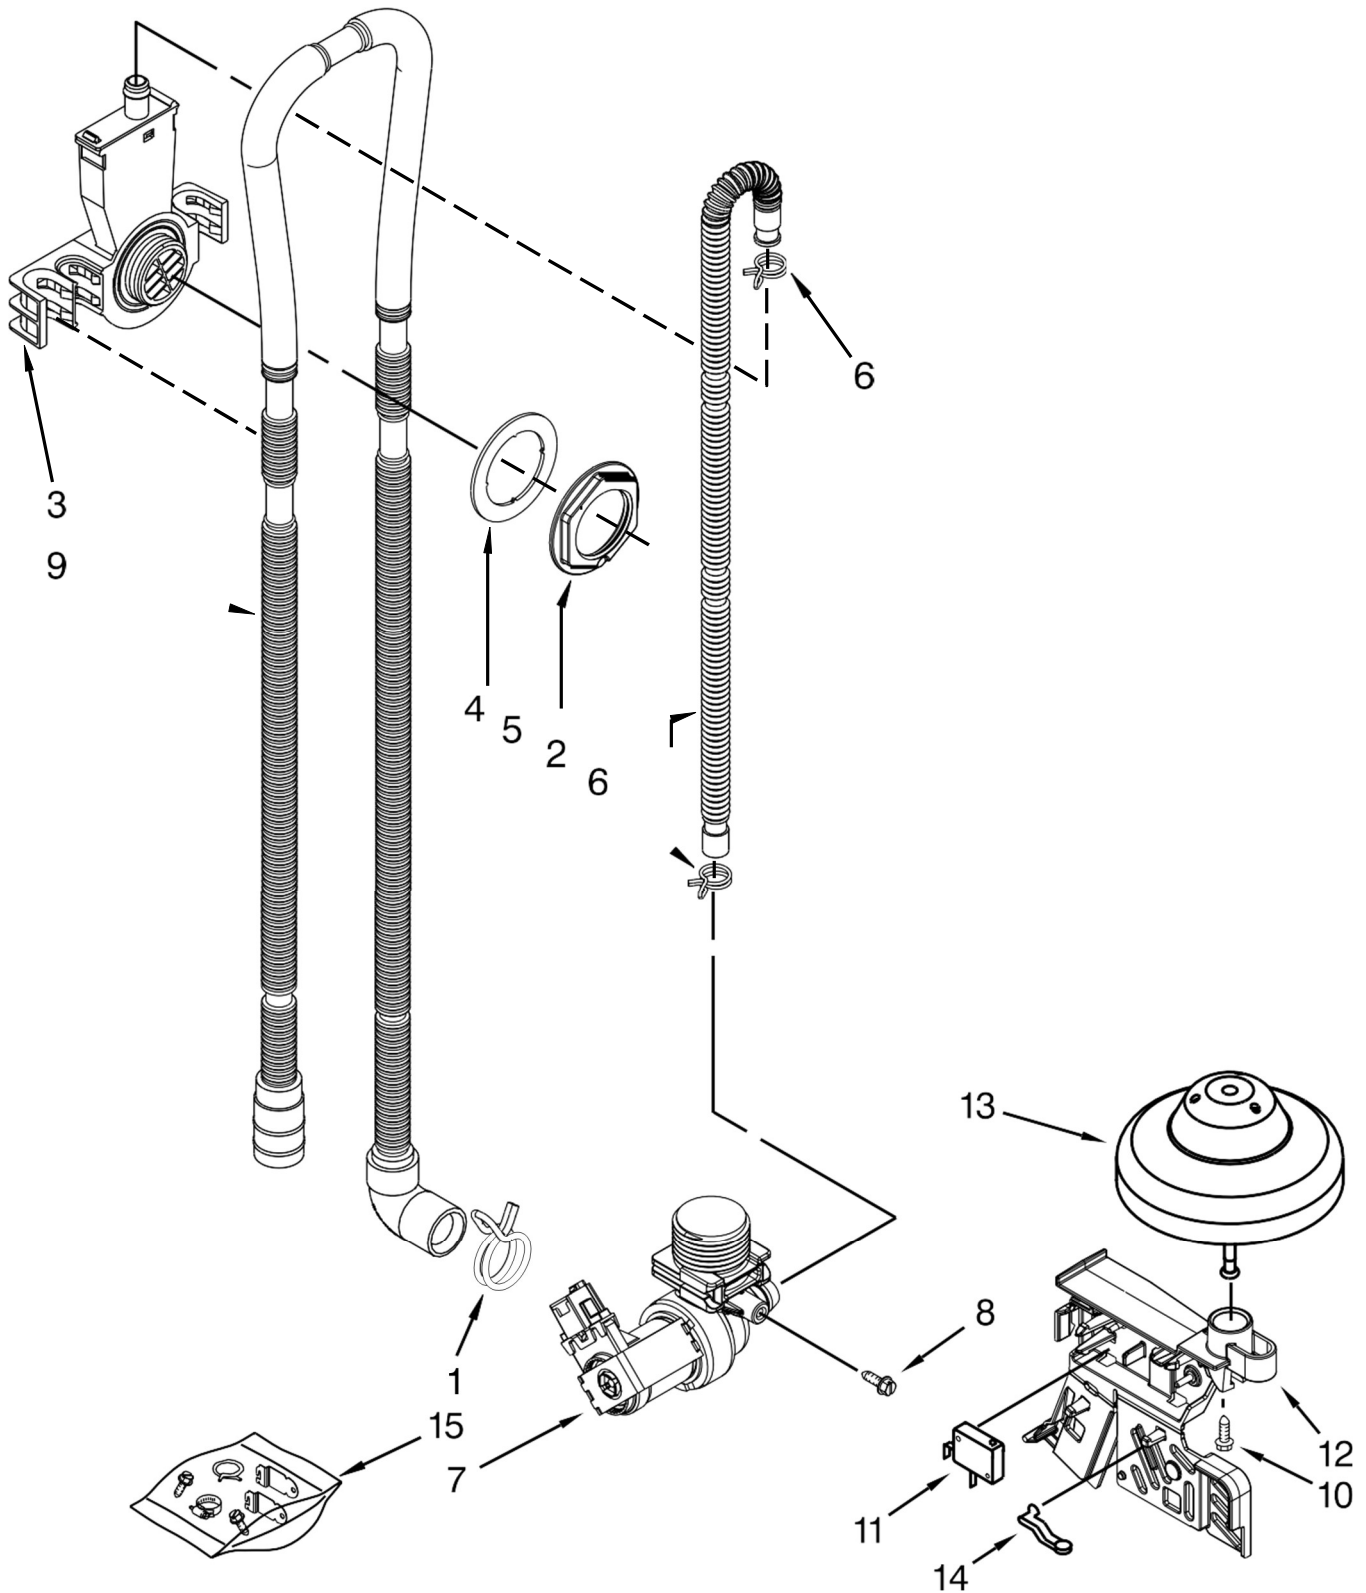

Illus.

No.	Part No.	Description
4	W10629497	Light Pipe
5	W10648588	Screw
6	W10629499	Button Tree
7	W10574864	Latch Assembly (Includes Switch)
	W10756240	Control, Electronic
9	W10372484	Brace, Connector
10	W10485367	Clip, Panel

Illus.

No.	Part No.	Description
11	W10629551	Tab, Control
12	3400061	Screw

Illus.**No. Part No. Description**

- 1 W10348413 Screw
- 2 W10524920 Cap, Rinse Aid
- 3 W10713291 Inner Door Assembly
(Also Order Item 6)
- 4 W10482094 Cover, Dispenser
- 5 W10329609 Vent Assembly
(Also Order Item 6)

Illus.**No. Part No. Description**

- 6 8269259 Gasket, Vent
- 7 W10671924 Bezel, Vent
(Also Order Item 6)
- 8 W10671905 Dispenser Assembly
- 9 W10566921 Wiring Harness
- 10 W10177098 Screw

Illus.**No. Part No. Description**

- 11 W10274923 Seal, Console/Door
- 12 W10462232 Bracket, Dispenser

Illus.

No.	Part No.	Description
1	370445	Clamp, Hose
2	8531412	Hose
3	W10195536	Inlet, Water (Also Order Item 4)
4	8531323	Gasket
5	W10508676	Nut, Inlet (Also Order Item 4)