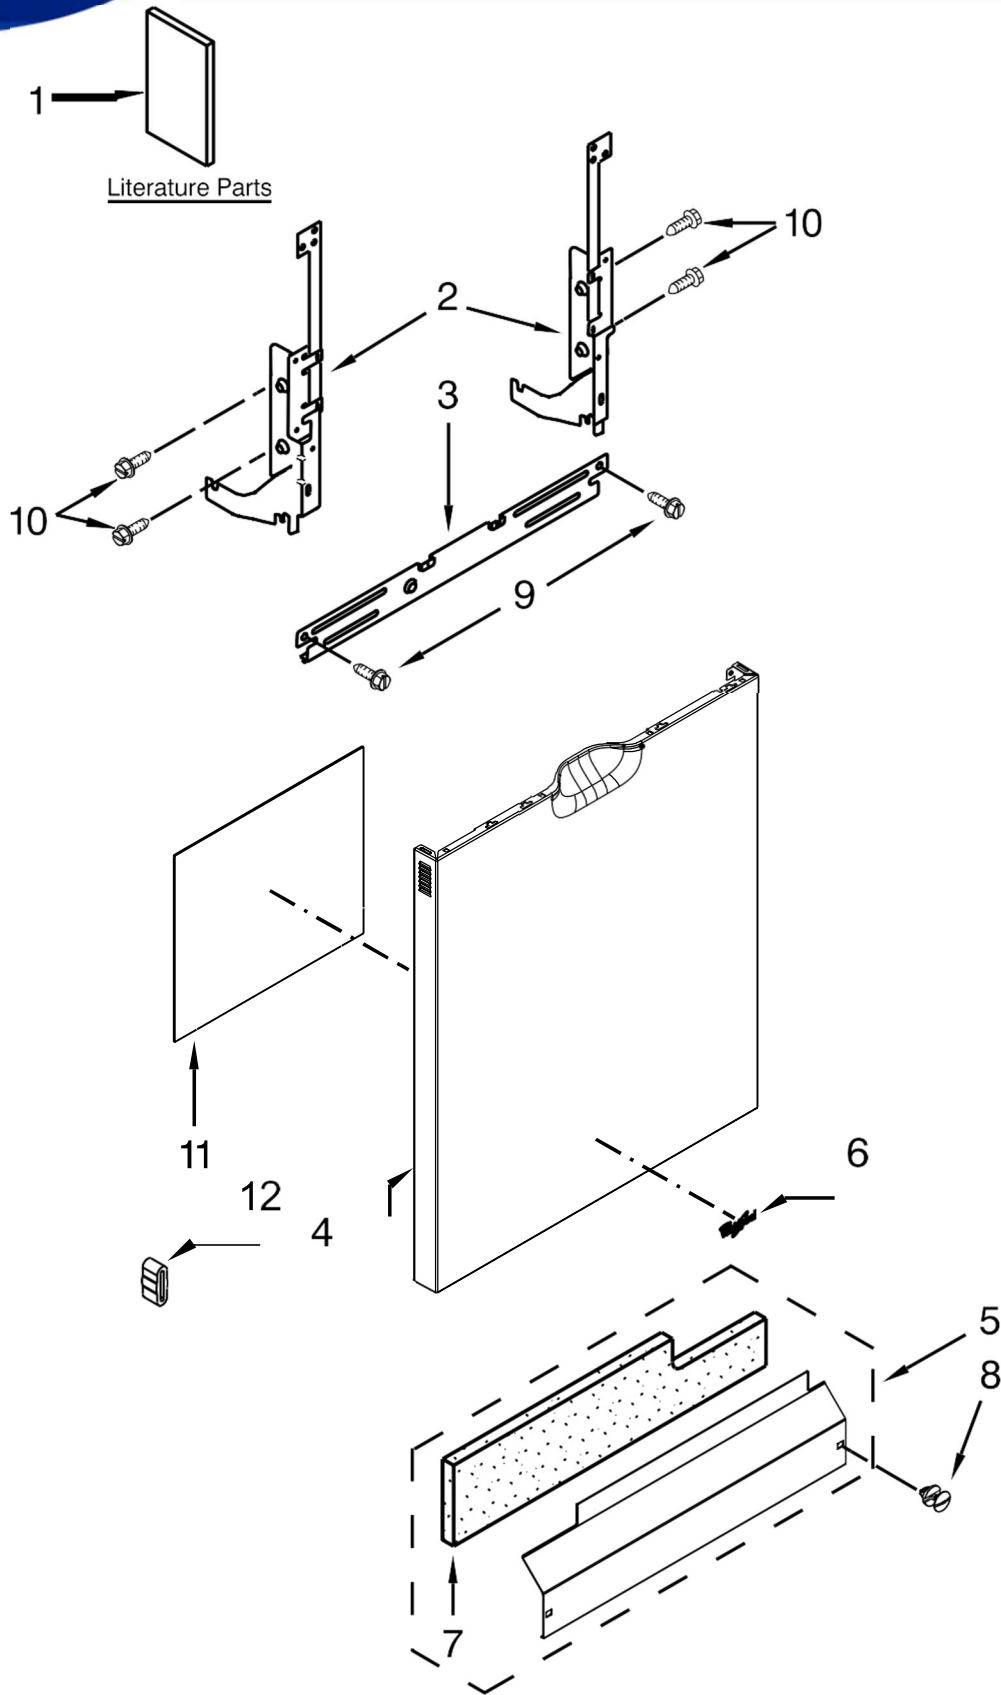

Illus.

No.	Part No.	Description
1		Literature Parts
	W10435040	Installation Instructions
	W10656410	Energy Guide
	W10717213	Use & Care Guide
	W10590887	Tech Sheet, English
	W10590888	Tech Sheet, French
2		Arm, Hinge
	W10274922	Left Hand
	W10274921	Right Hand
3	W10195120	Stiffener, Door

Illus.

No.	Part No.	Description
4		Panel, Front (Includes Nameplate)
	W10629470	Black
	W10629471	White
	W10629473	Stainless
5		Access Panel
	W10799402	Black
	W10799403	White
6		Nameplate
	W10393264	Grey
	W10387117	White
7	W10519755	Insulation, Toe Panel

Illus.

No.	Part No.	Description
8		Fastener
	W10503548	Black
	W10503549	White
9	304392	Screw
10	489470	Screw
11	W10620222	Insulation, Front Panel
12	8268961	Sleeve, Friction