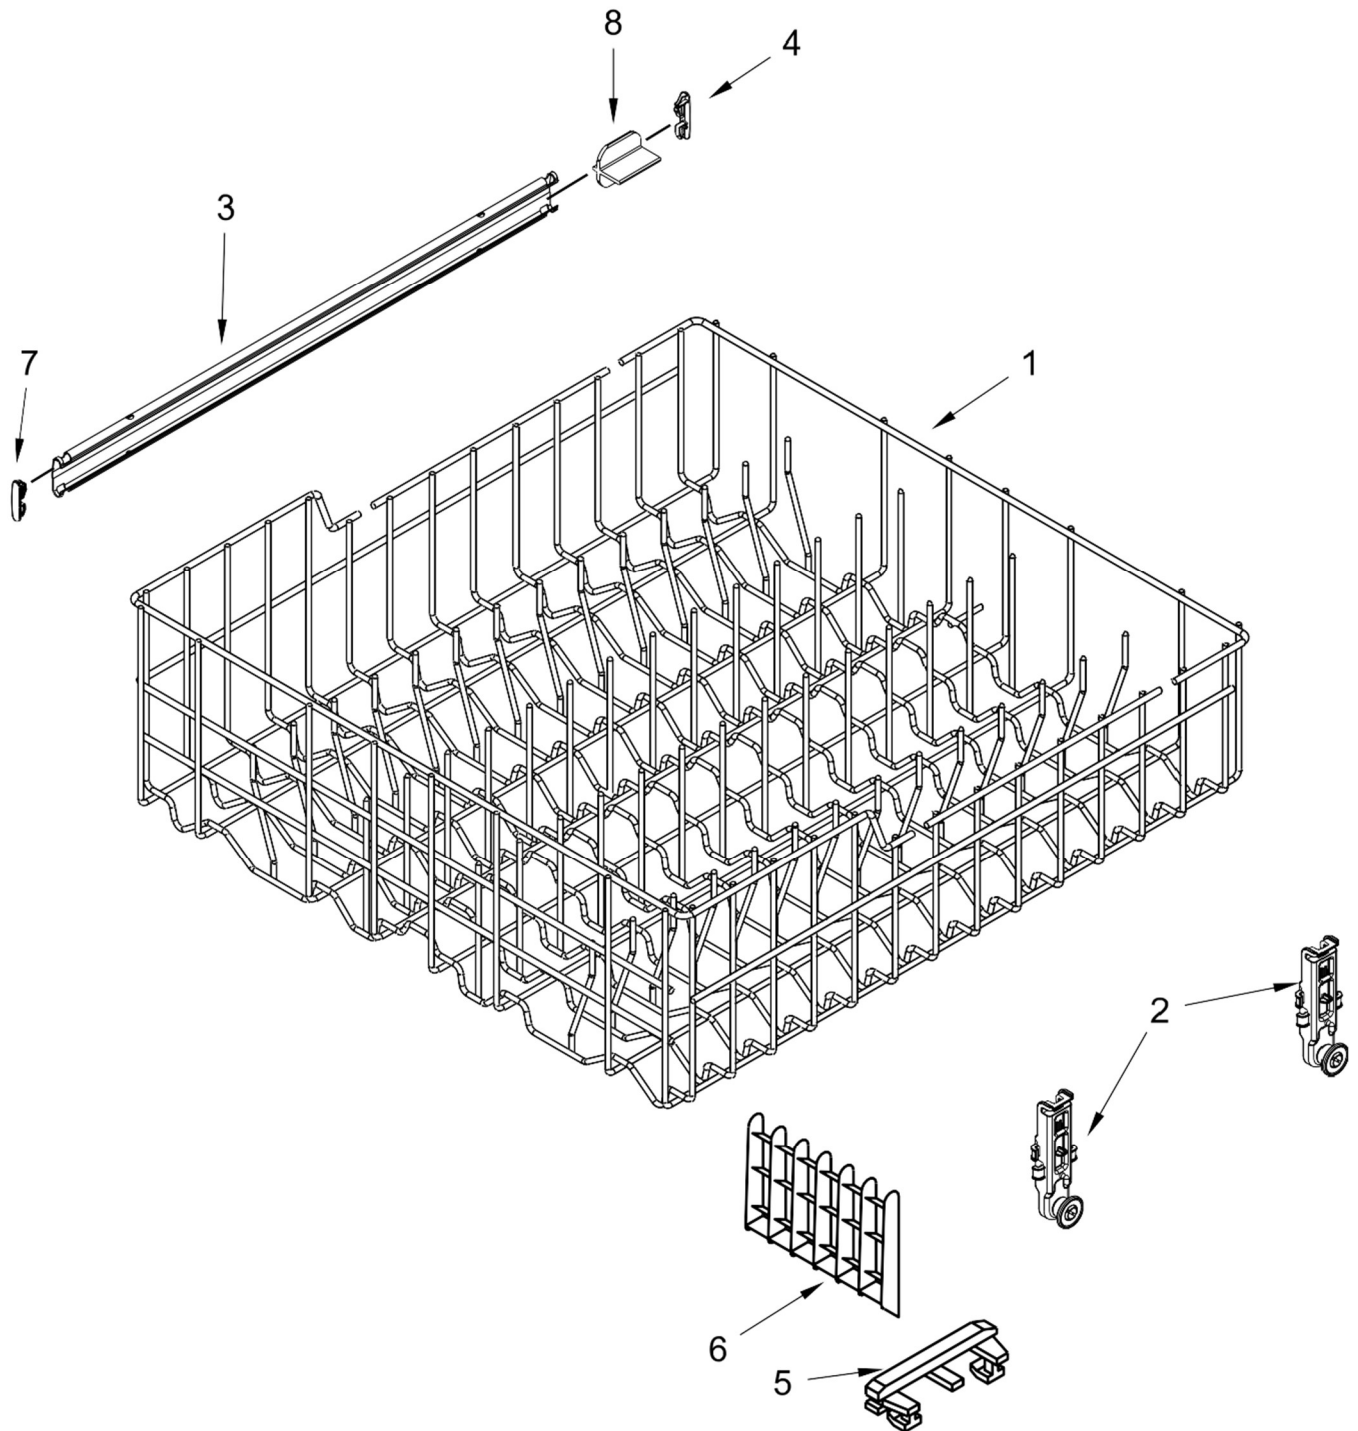

Illus.

<u>No.</u>	<u>Part No.</u>	<u>Description</u>
1	W10441445	Heater Element Assembly (Includes Heater Washer & Nut)

Illus.

<u>No.</u>	<u>Part No.</u>	<u>Description</u>
2	W10446558	Washer, Heater
3	W10477552	Nut, Heater Element

Illus.

<u>No.</u>	<u>Part No.</u>	<u>Description</u>
4	8269262	Bracket, Heater Support

NOTE: If heater element is removed, it must be replaced.