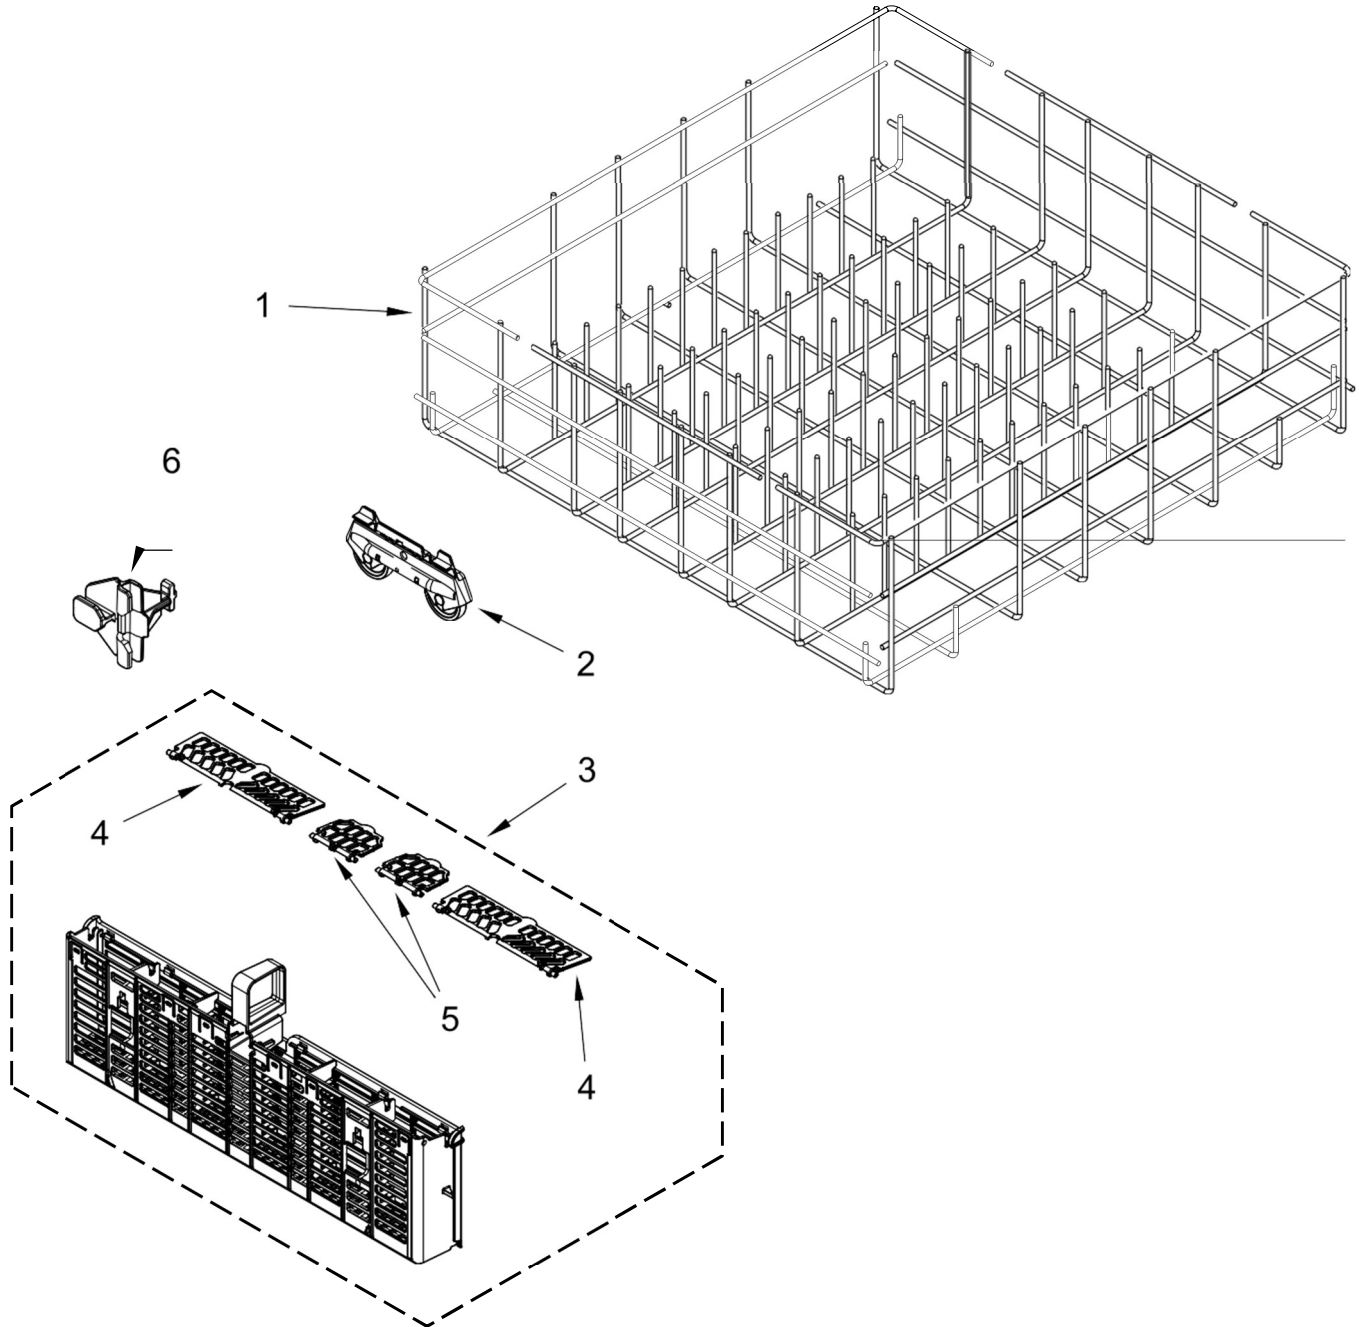

LAVAVAJILLAS WDF520PADM3

Illus.

No. Part No. Description

1 W10164198 Dishrack, Upper
2 8575281 Mount, Wheel Assembly
3 3385089 Track, Dishrack

Illus.

No. Part No. Description

4 8565925 Stop, Track 7
(Non-Removable)
5 8268826 Clip, Cupshelf 8
6 8268828 Cupshelf, Small

Illus.

No. Part No. Description

W10082861 Stop, Track
(Removable)
W10306228 Track, Spacer

Illus.

<u>No.</u>	<u>Part No.</u>	<u>Description</u>
1	8539225	Dishrack, Lower
2	8268645	Wheel & Transport Assembly