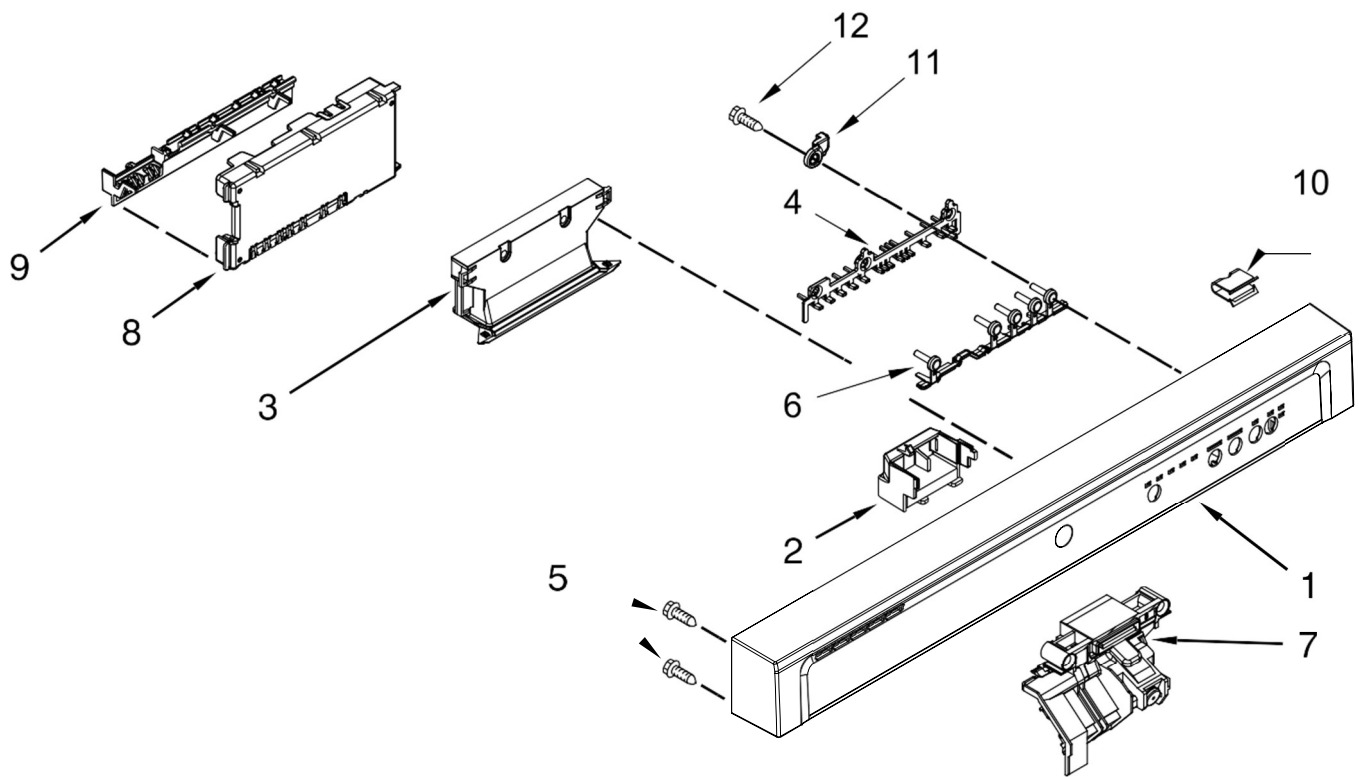

Illus.

No.	Part No.	Description
8		Fastener
	W10503548	Black
	W10503549	White
9	304392	Screw
10	489470	Screw
11	W10620222	Insulation, Front Panel
12	8268961	Sleeve, Friction

Illus.

No.	Part No.	Description
1		Console Assembly (Includes Insert)
	W10629482	Black
	W10629483	White
	W10629485	Stainless
2	W10756253	Box, Connector
3		Handle Pocket
	W10629511	Black