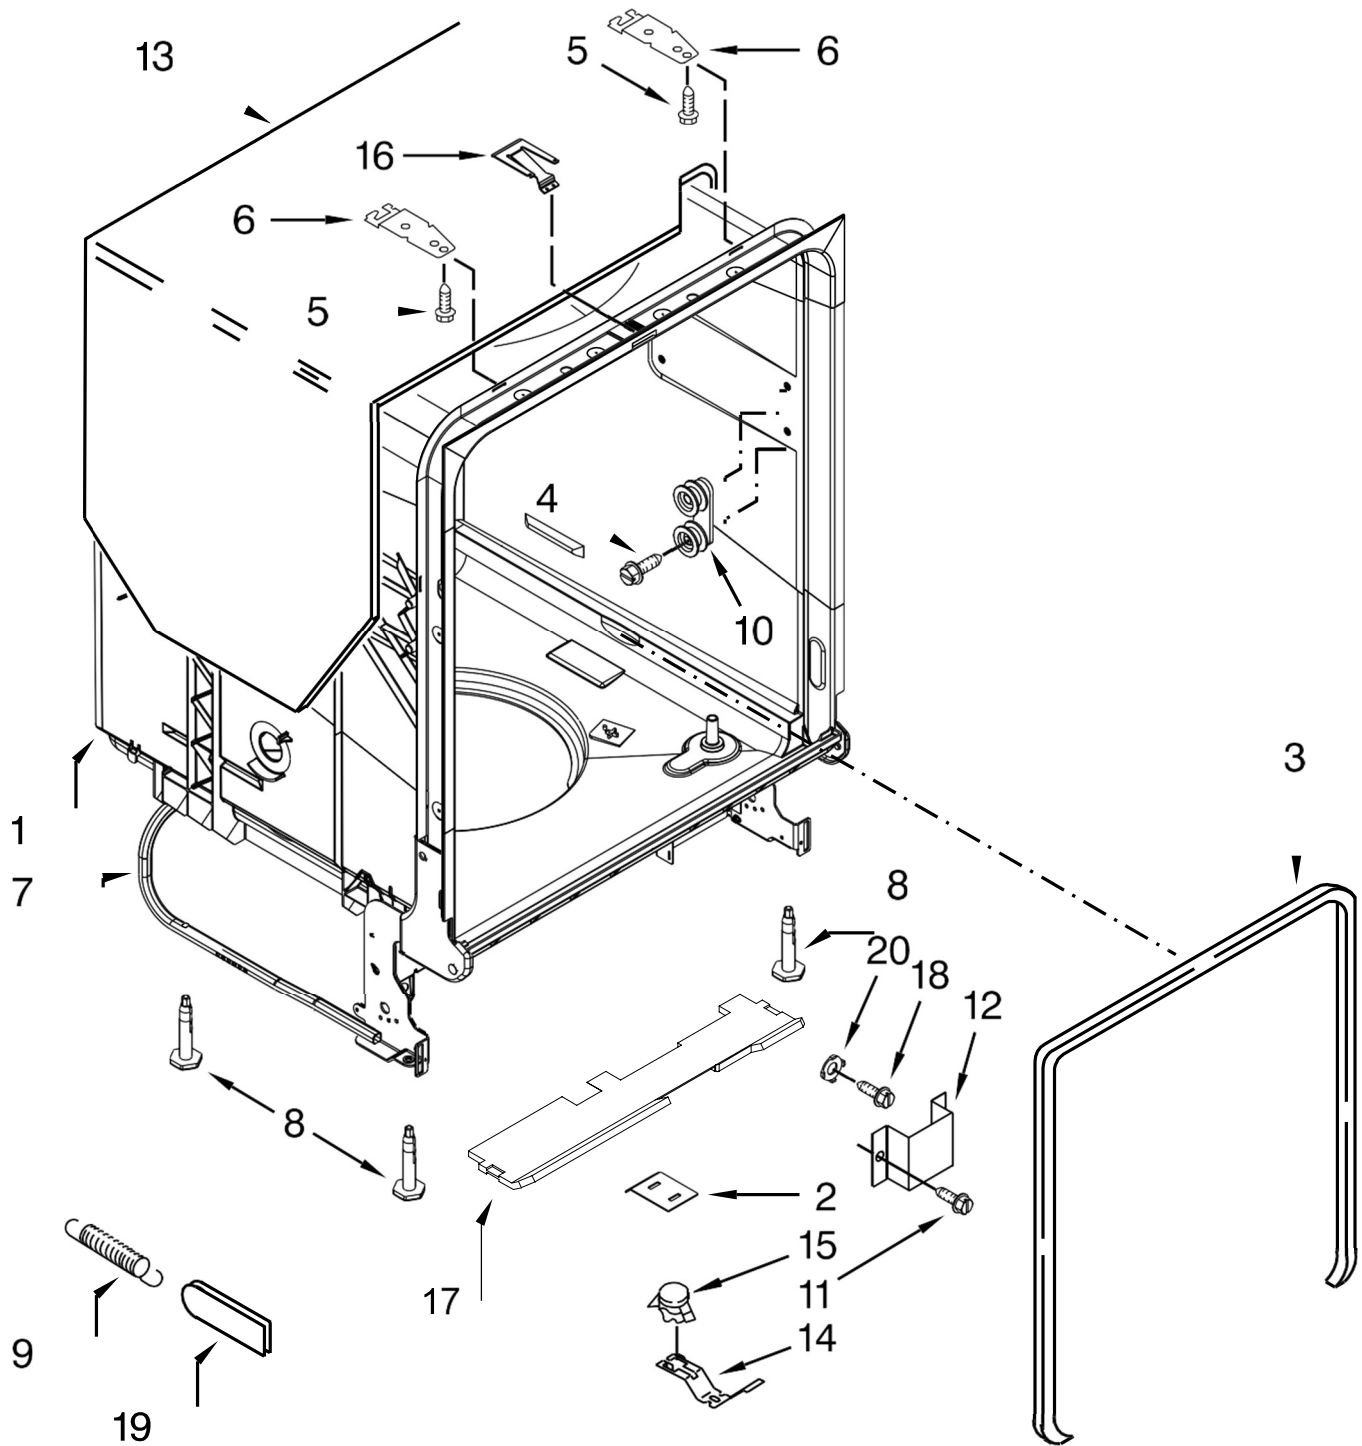

<u>Illus.</u>	<u>No.</u>	<u>Part No.</u>	<u>Description</u>	<u>Illus.</u>	<u>No.</u>	<u>Part No.</u>	<u>Description</u>	<u>Illus.</u>	<u>No.</u>	<u>Part No.</u>	<u>Description</u>
	1	W10349289	Tub Assembly (Includes Heater Assembly)	10	8575897	Wheel Assembly		19	8268990	Bushing, Door Spring	
2		W10321574	Shield, Thermostat	11	3400892	Screw		20	3378128	Washer, Pronged Cup	
3	W10524469	Seal, Tub		12	8268991	Cover, Terminal Box					
4	W10341745	Screw		13	W10380479	Shield, Tub Sound					
5	3367670	Screw		14	W10539489	Clip, Thermostat					
6	8269145	Bracket, Undercounter		15	3371618	Thermostat					
7	W10304231	Support, Bottom		16	W10544004	Strike, Latch					
8	W10619352	Leveler, Leg		17	W10746770	Sound Insulation, Bottom					
9	W10337934	Spring, Door Balance		18	3400014	Screw, Grounding