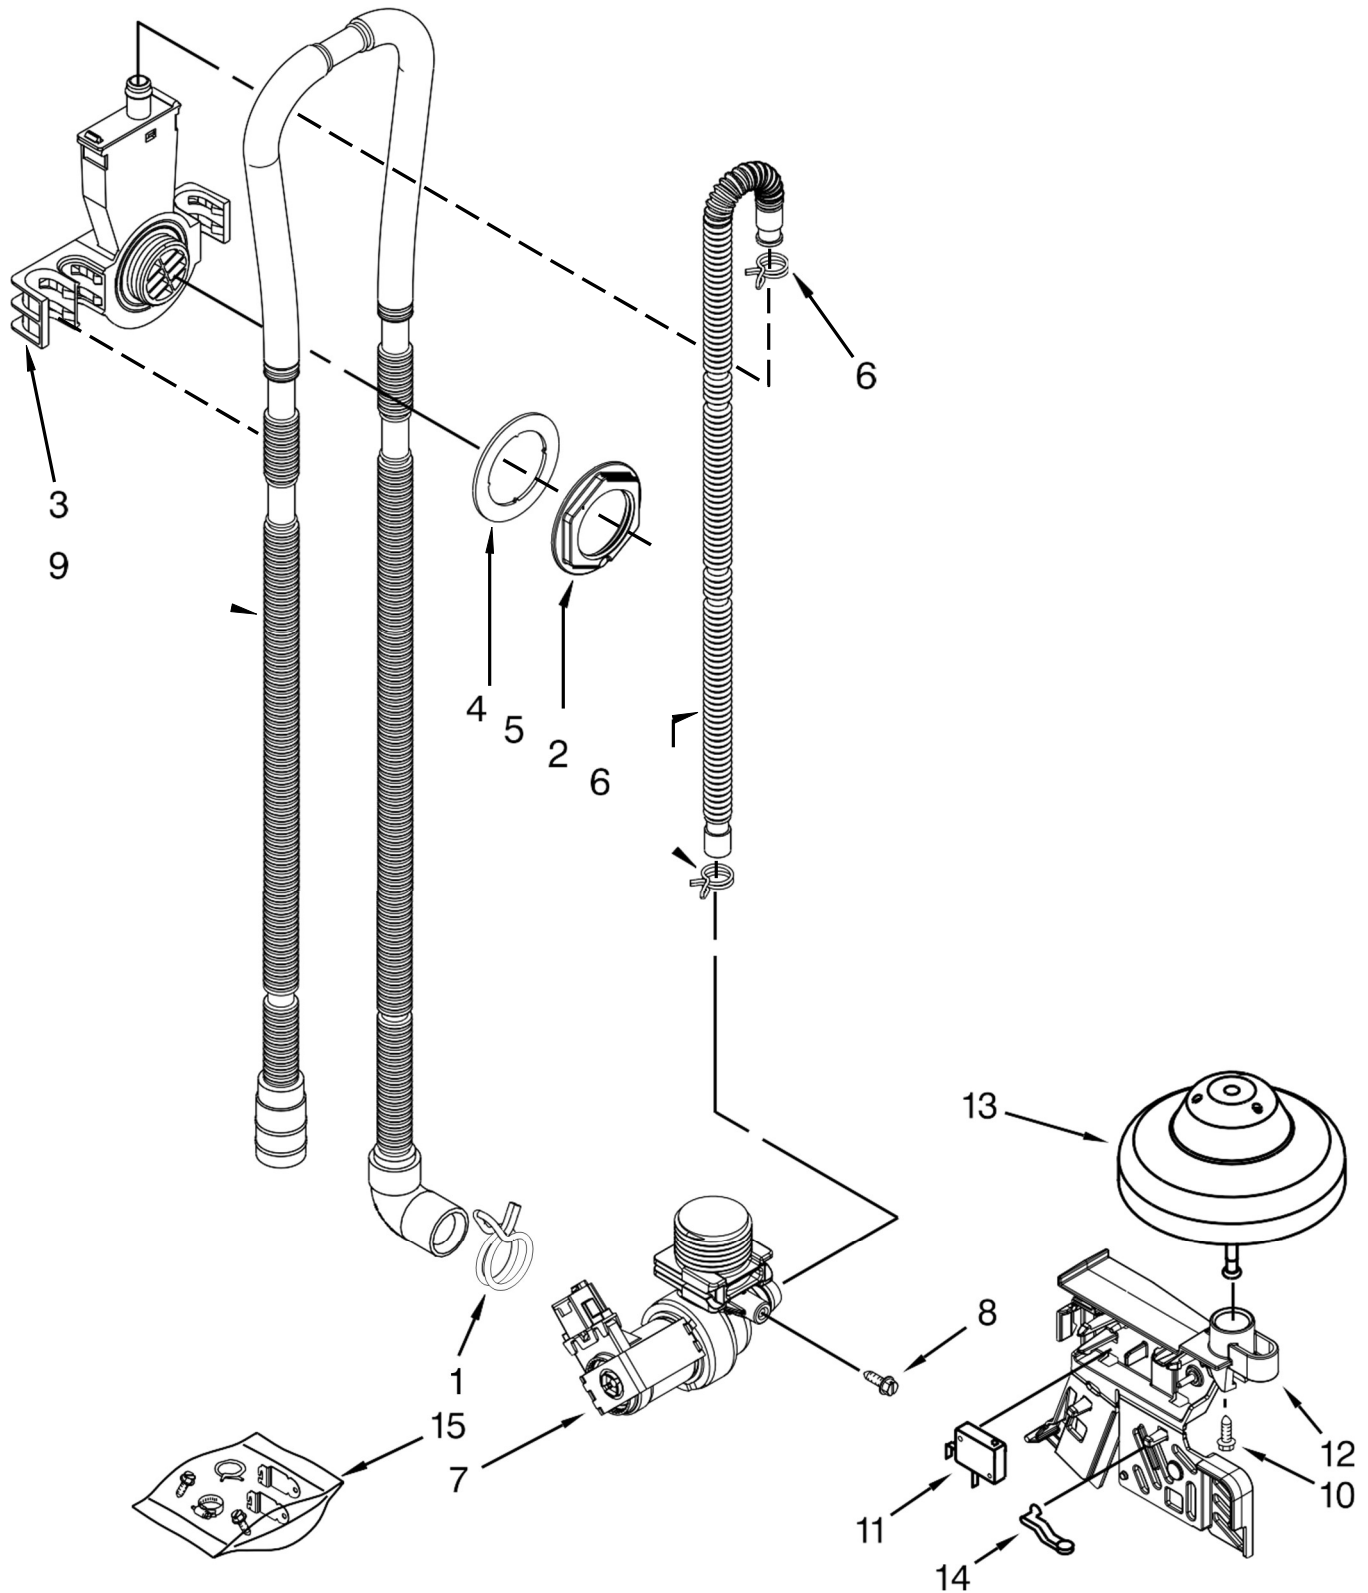

Illus.

No.	Part No.	Description
1	370445	Clamp, Hose
2	W10769066	Hose
3	W10195536	Inlet, Water (Also Order Item 4)
4	8531323	Gasket
5	W10508676	Nut, Inlet (Also Order Item 4)

Illus.

No.	Part No.	Description
6	371505	Clamp, Hose
7	W10327250	Fill Valve Assembly
8	304392	Screw
9	W10545278	Drain Loop with Check Valve Assembly
10	304231	Screw
11	W10195039	Switch, Overfill Control

Illus.

No.	Part No.	Description
12	W10316267	Standpipe, Overfill
13	W10346525	Float & Retainer Assembly
14	W10195037	Lever, Overfill Switch
15	W10292152	Miscellaneous Parts Bag (Contains 2 Screws, 2 Clamps, & 2 Brackets)