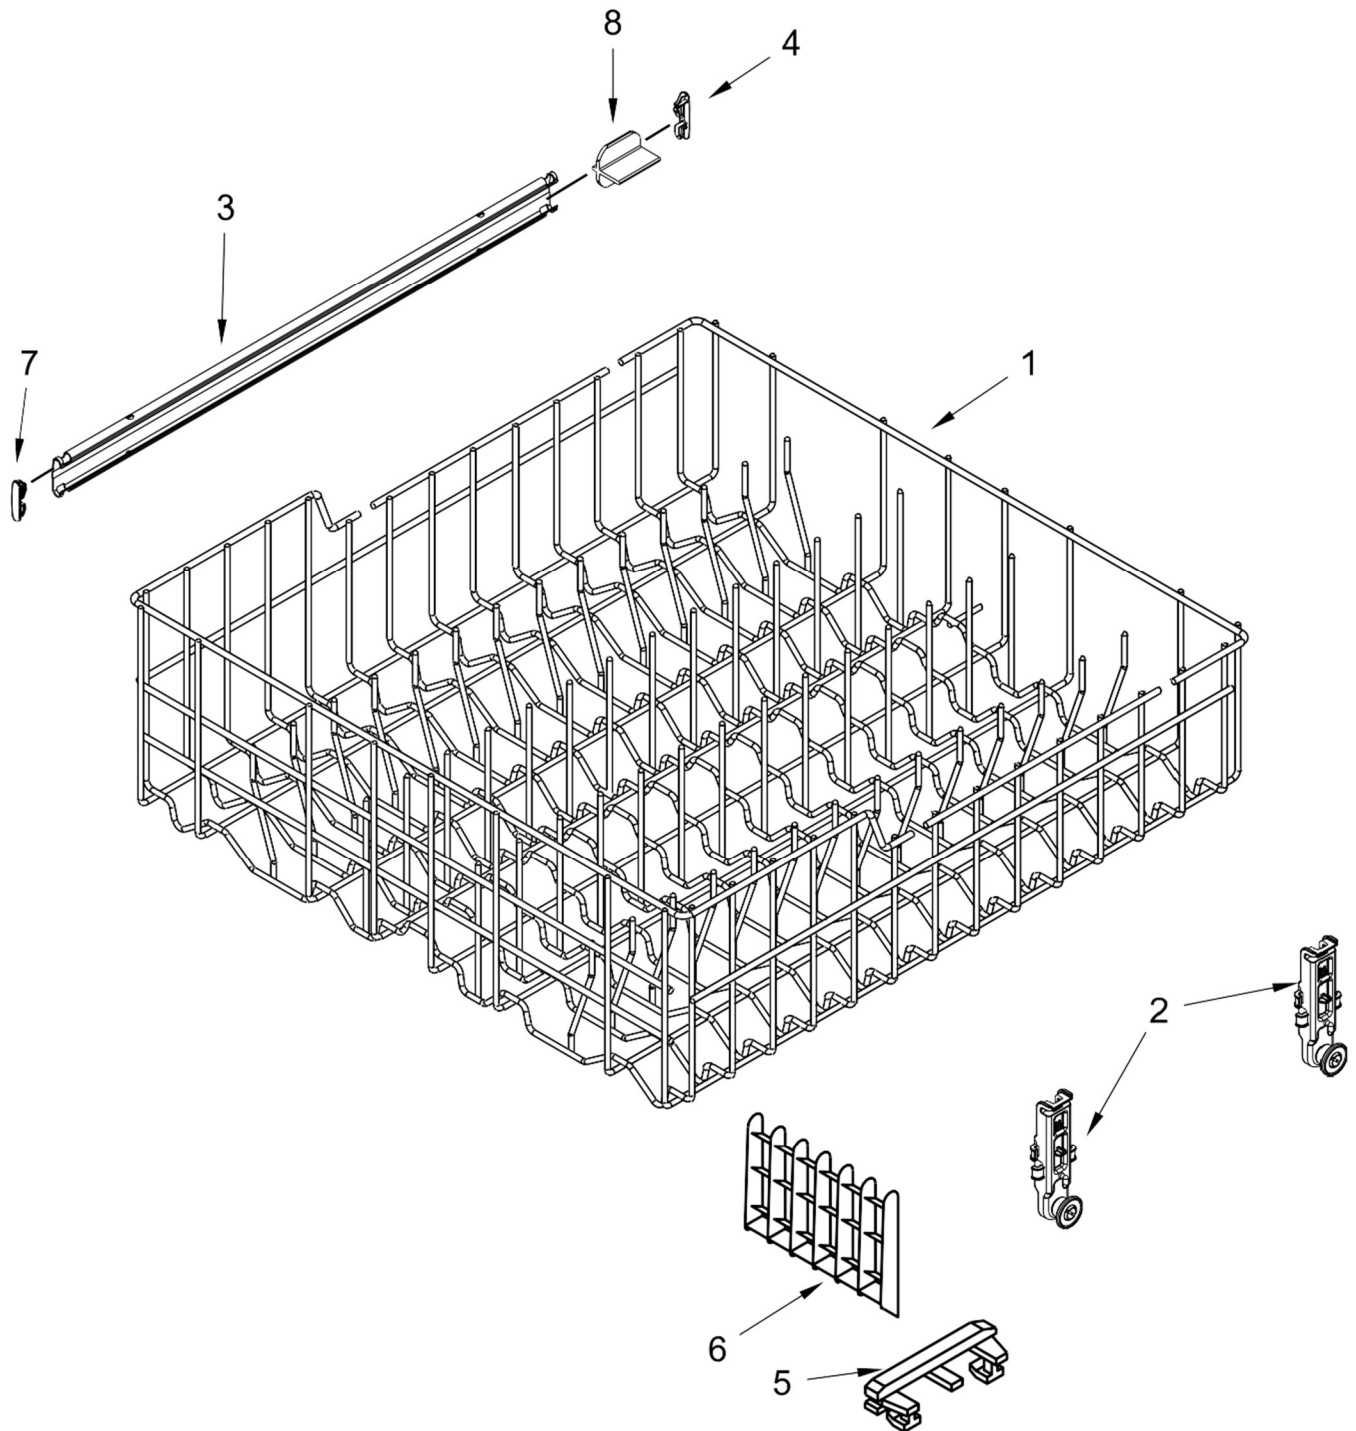

Illus.

<u>No.</u>	<u>Part No.</u>	<u>Description</u>
1	W10441445	Heater Element Assembly (Includes Heater Washer & Nut)

Illus.

<u>No.</u>	<u>Part No.</u>	<u>Description</u>
2	W10446558	Washer, Heater
3	W10477552	Nut, Heater Element

Illus.

<u>No.</u>	<u>Part No.</u>	<u>Description</u>
4	8269262	Bracket, Heater Support

NOTE: If heater element is removed, it must be replaced.