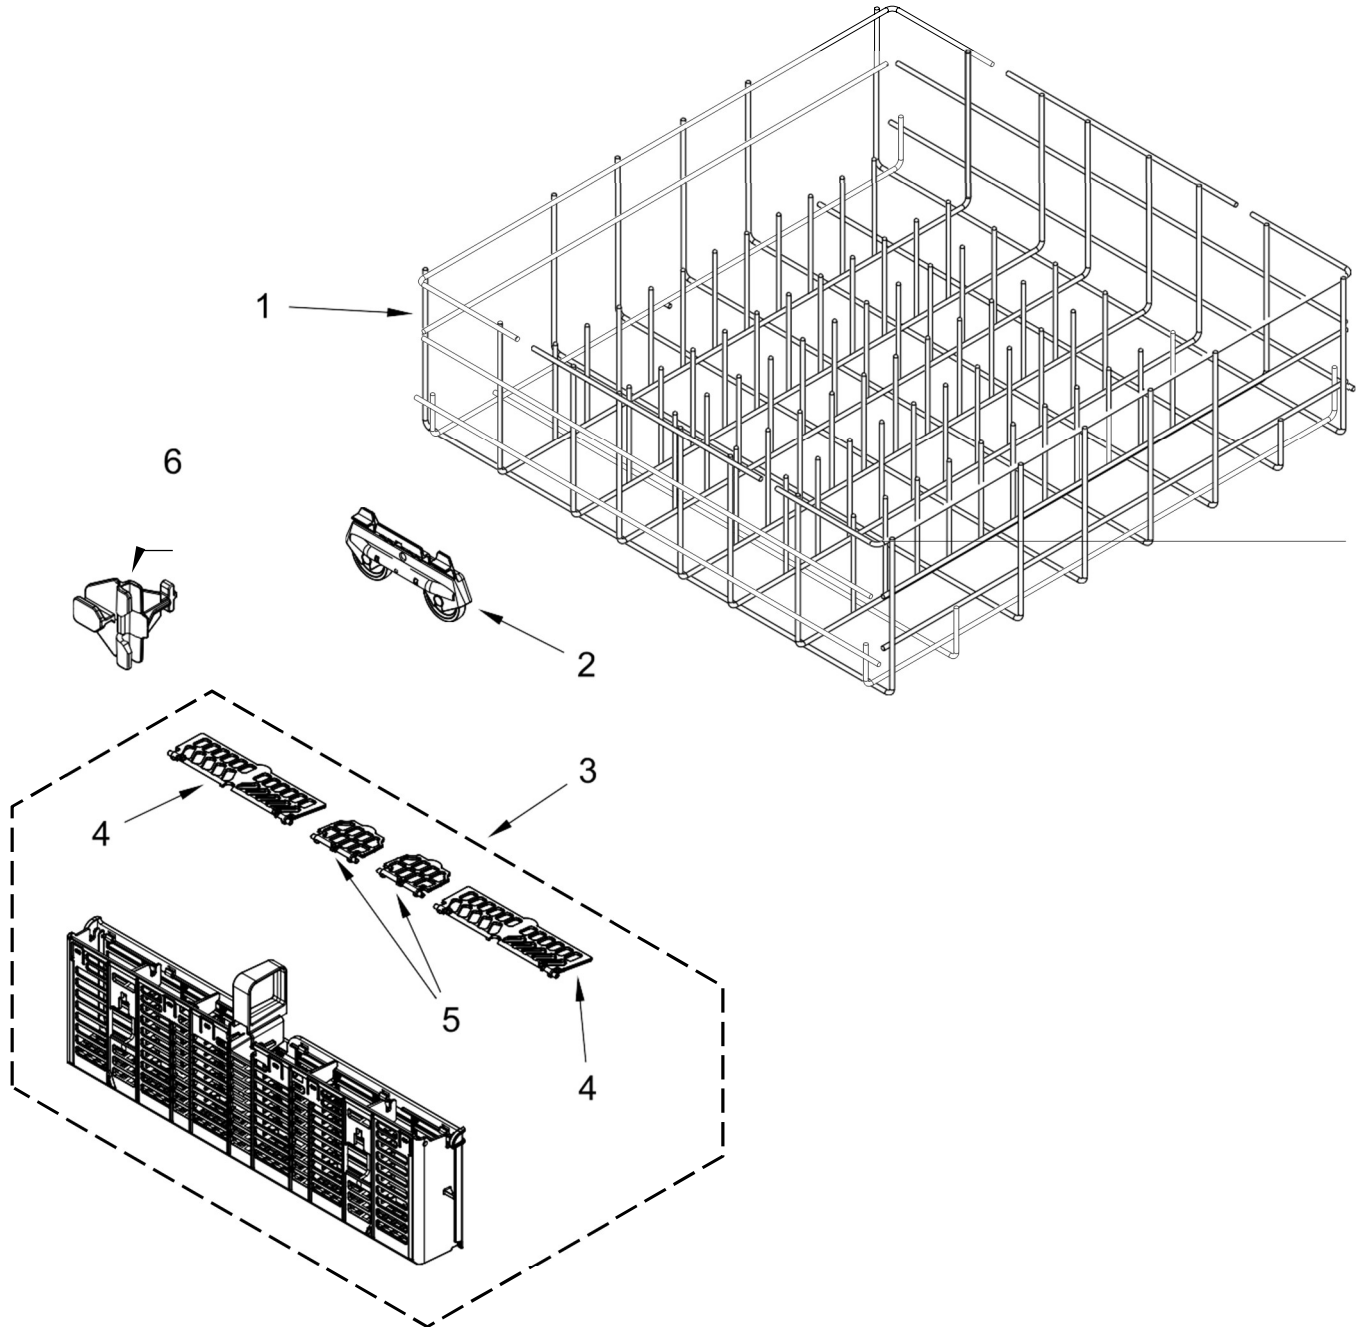

NOTE: If heater element is removed, it must be replaced.

Illus.No. Part No. Description

1	W10164198	Dishrack, Upper
2	8575281	Mount, Wheel Assembly
3	3385089	Track, Dishrack

Illus.No. Part No. Description

4	8565925	Stop, Track (Non-Removable)	7
5	8268826	Clip, Cupshelf	8
6	8268828	Cupshelf, Small	

Illus.No. Part No. Description

W10082861	Stop, Track (Removable)	
W10306228	Track, Spacer	

Illus.

<u>No.</u>	<u>Part No.</u>	<u>Description</u>
1	8539225	Dishrack, Lower
2	8268645	Wheel & Transport Assembly