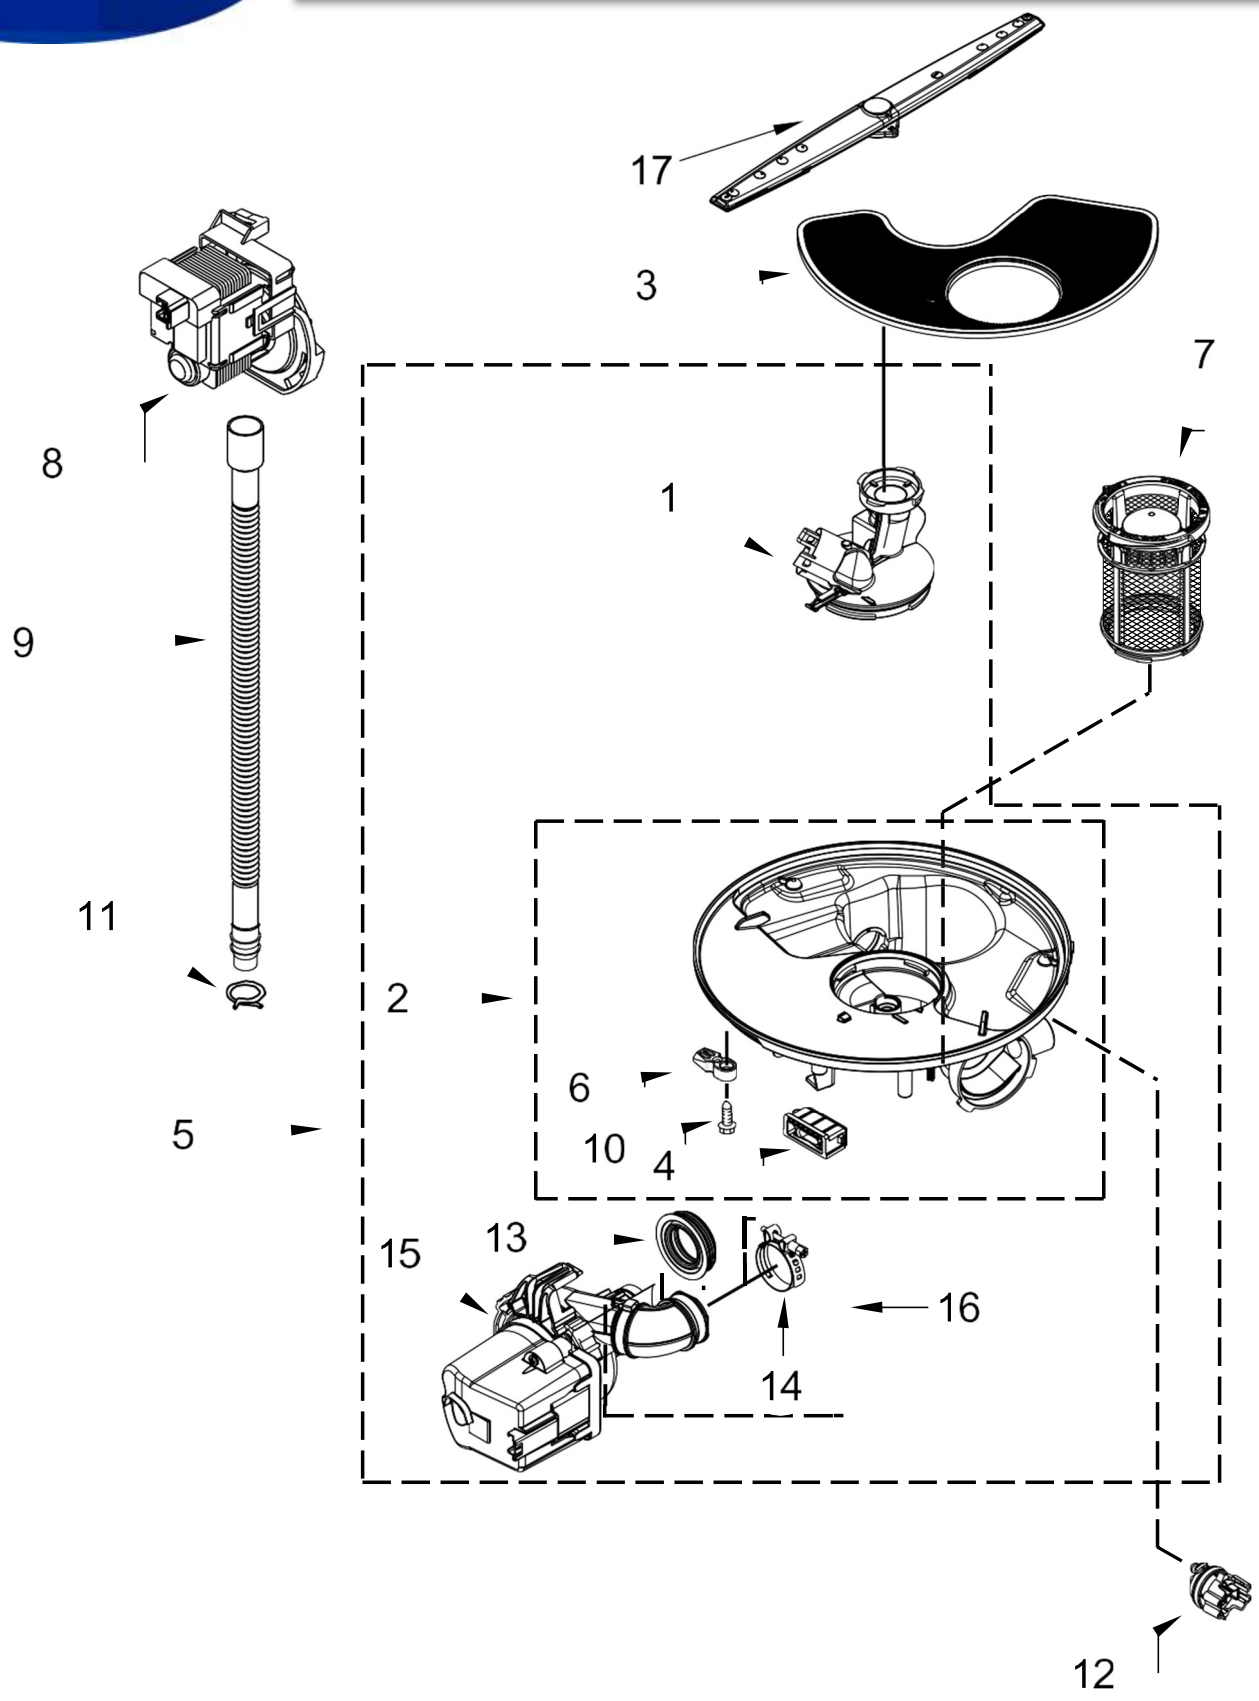

LAVAVAJILLAS WDF520PADM6