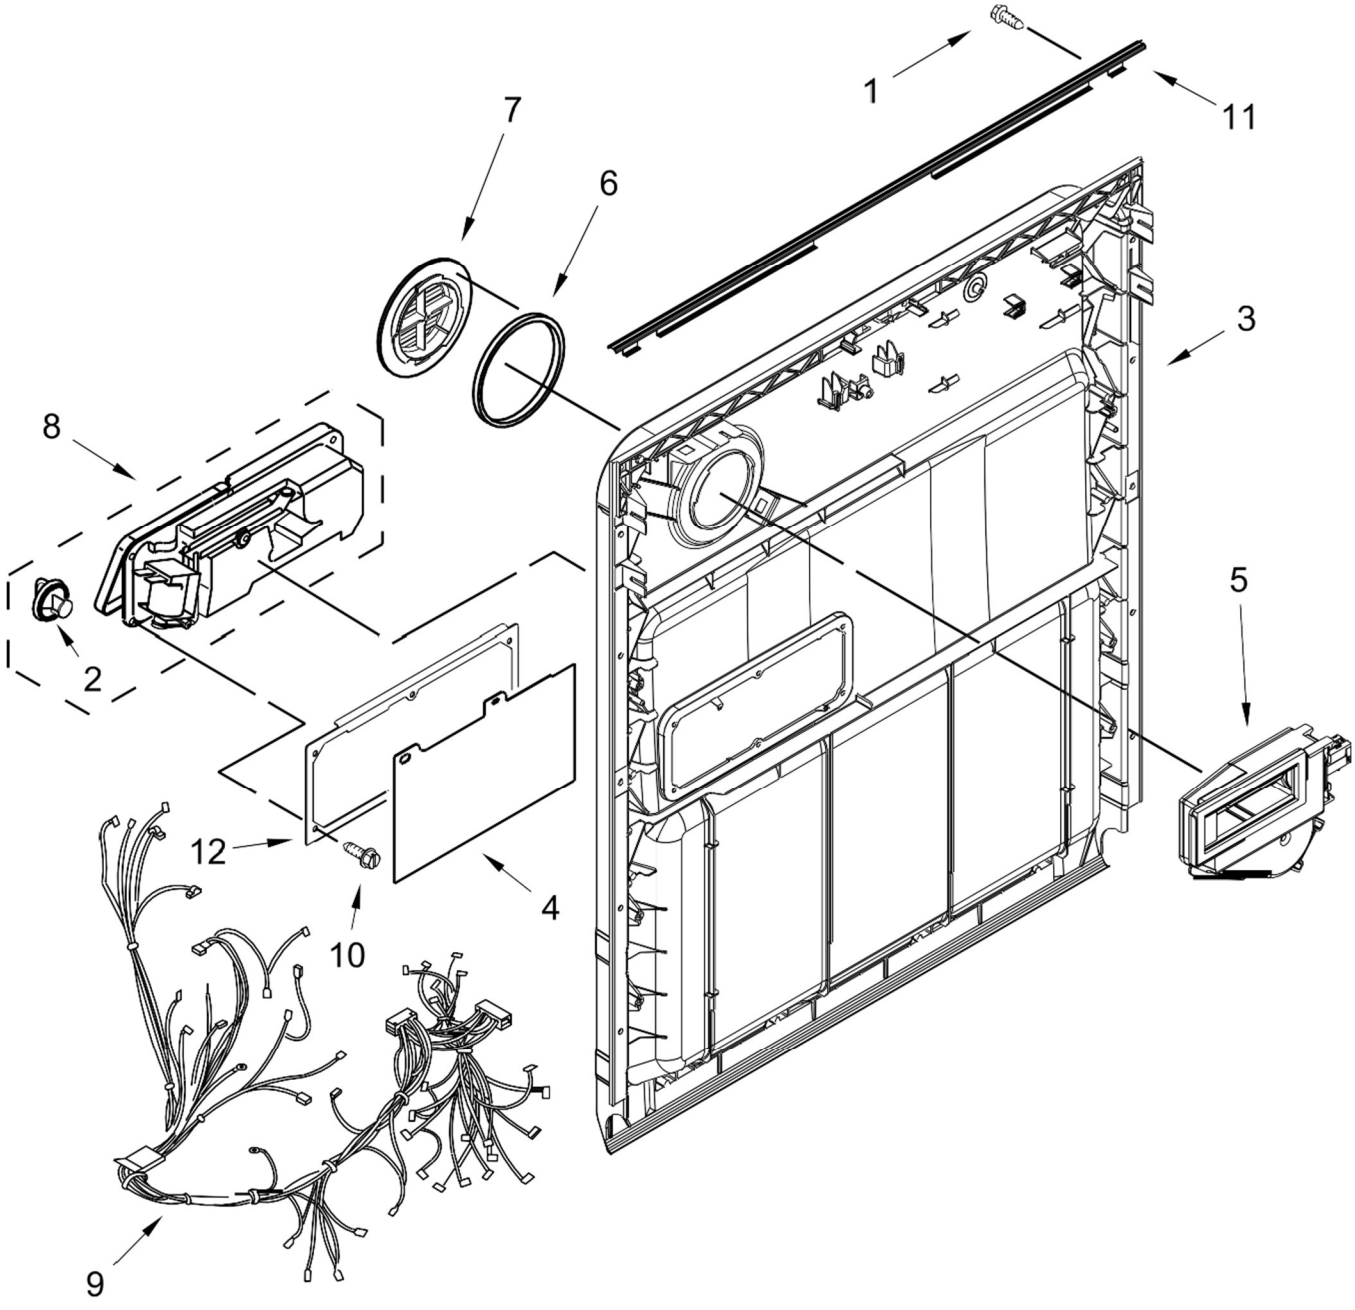

BENITO JUÁREZ #1500 GPE ZITON, CD. GUADALUPE NUEVO LEÓN TEL: 8183377999 Y 49
HORARIOS: LUNES A VIERNES 8:30 A 6:00 PM Y SÁBADOS DE 8:30 A 2:00 PM
www.denek.com