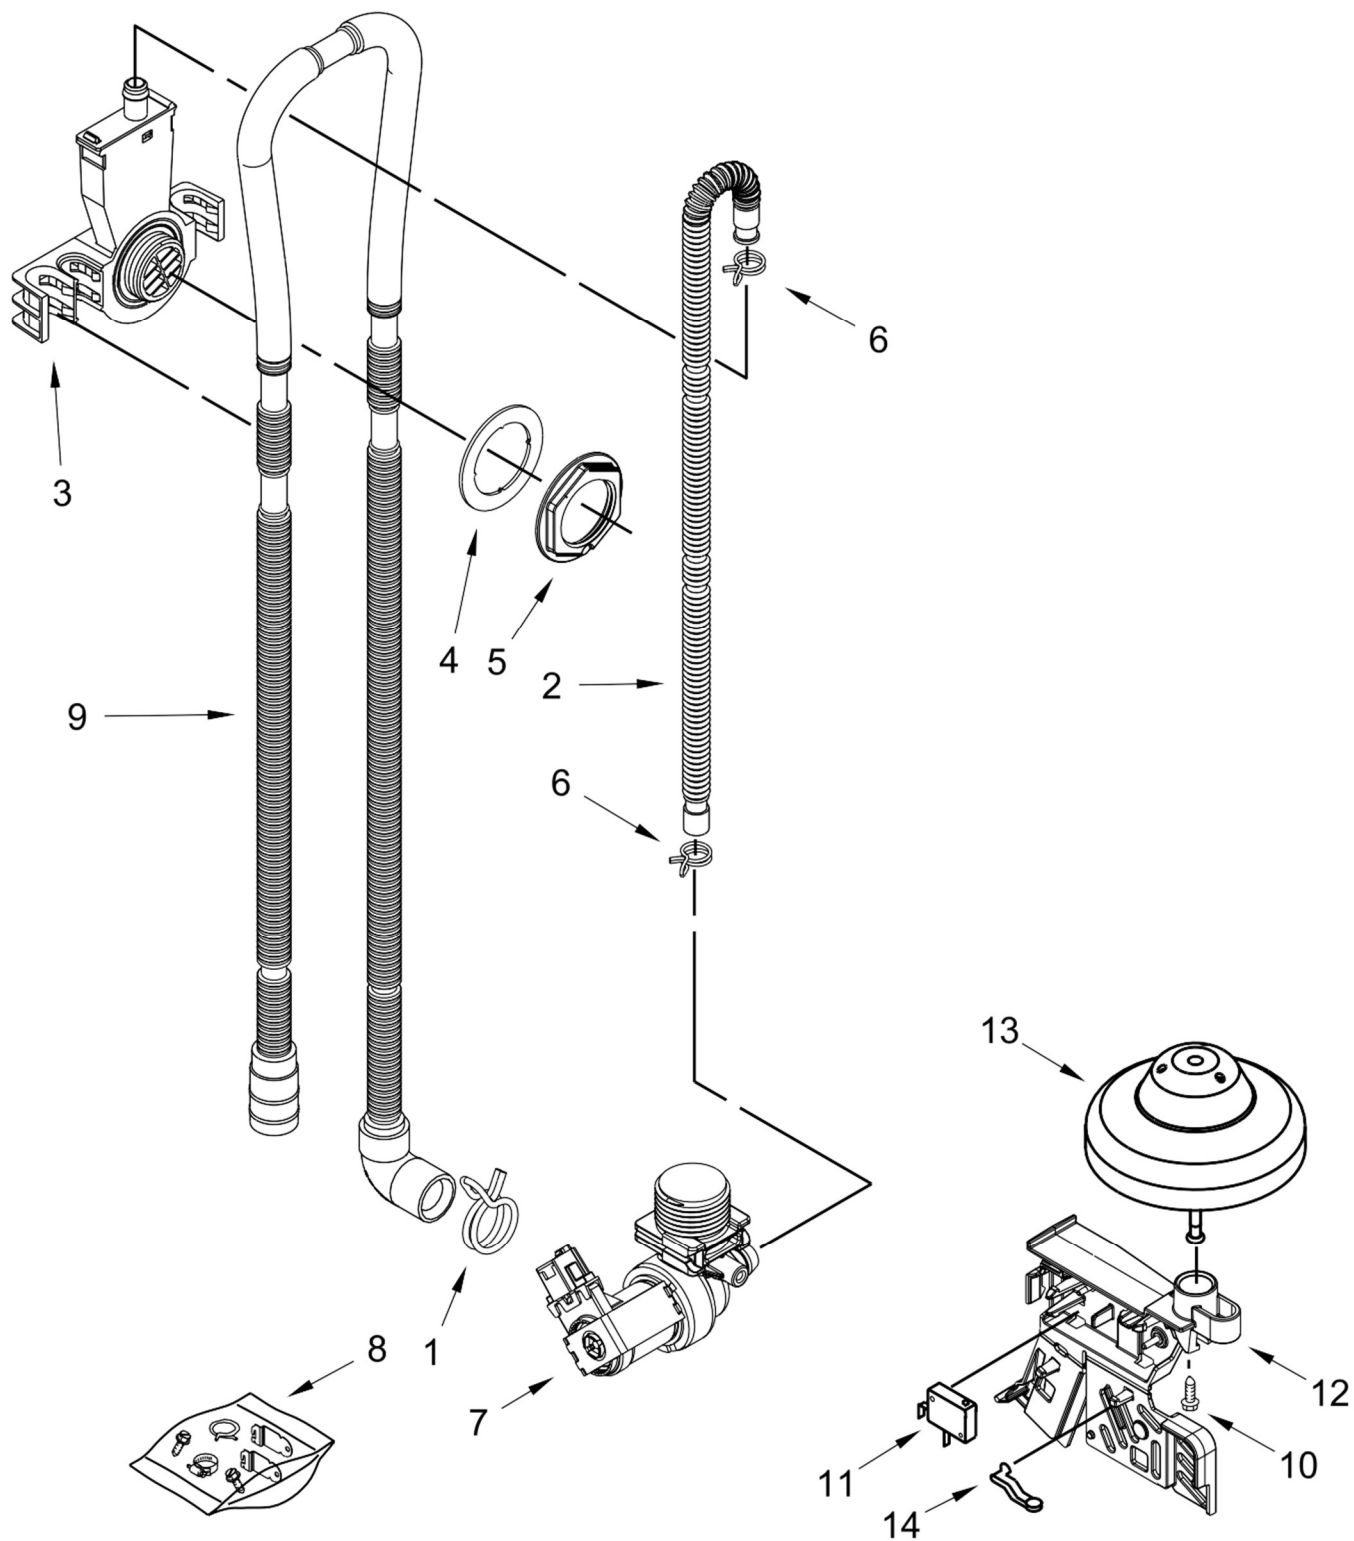

<u>Illus.</u> <u>No.</u>	<u>Part No.</u>	<u>Description</u>	<u>Illus.</u> <u>No.</u>	<u>Part No.</u>	<u>Description</u>	<u>Illus.</u> <u>No.</u>	<u>Part No.</u>	<u>Description</u>
1	370445	Clamp, Hose	6	371505	Clamp, Hose	10	304231	Screw
2	W10769066	Hose	7	W10327250	Fill Valve Assembly	11	W10195039	Switch, Overfill Control
3	W10195536	Inlet, Water (Also Order Item 4)	8	W10292152	Miscellaneous Parts Bag (Contains 2 Screws, 2 Clamps, & 2 Brackets)	12	W10316267	Standpipe, Overfill
4	8531323	Gasket	9	W10545278	Drain Loop with Check Valve Assembly	13	W10346525	Float & Retainer Assembly
5	W10508676	Nut, Inlet (Also Order Item 4)				14	W10195037	Lever, Overfill Switch