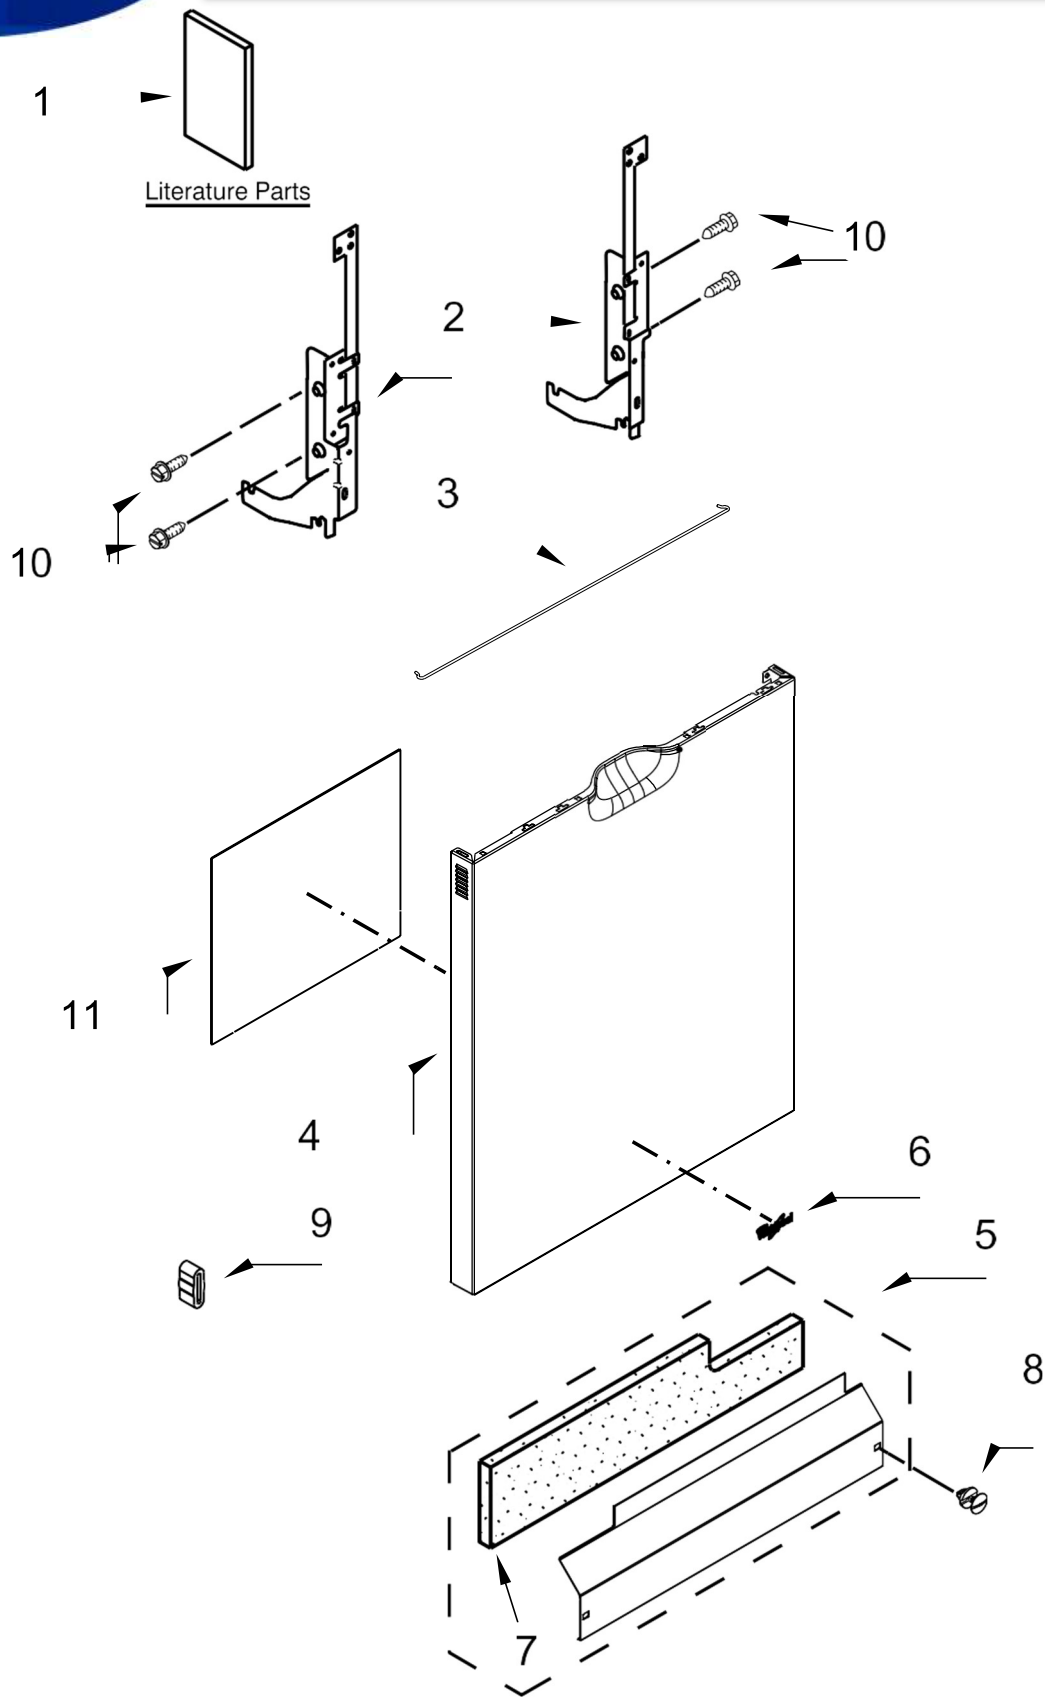

UNDERCOUNTER DISHWASHER

MODELS:

WDF520PADB6 (Black)
WDF520PADW6 (White)
WDF520PADM6 (Stainless)

LAVAVAJILLAS WDF520PADM6

LAVAVAJILLAS WDF520PADM6

<u>Illus. No.</u>	<u>Part No.</u>	<u>Description</u>	<u>Illus. No.</u>	<u>Part No.</u>	<u>Description</u>	<u>Illus. No.</u>	<u>Part No.</u>	<u>Description</u>
1		Literature Parts	4		Panel, Front (Includes Nameplate)	8		Fastener
	W10806908	Installation Instructions		W10629470	Black		W10503548	Black
	W10864194	Energy Guide		W10629471	White		W10503549	White
	W10717213	Use & Care Guide		W10629473	Stainless	9	8268961	Sleeve, Friction
	W10849767	Tech Sheet, English	5		Access Panel	10	489470	Screw
	W10849768	Tech Sheet, French		W10369023	Black	11	W10315897	Insulation, Front Panel
				W10369025	White			
2		Arm, Hinge	6		Nameplate			
	W10274922	Left Hand		W10393264	Grey			
	W10274921	Right Hand		W10387117	White			
3	W10803537	Stiffener, Door	7	W10519755	Insulation, Toe Panel			

LAVAVAJILLAS WDF520PADM6

LAVAVAJILLAS WDF520PADM6

<u>Illus. No.</u>	<u>Part No.</u>	<u>Description</u>	<u>Illus. No.</u>	<u>Part No.</u>	<u>Description</u>	<u>Illus. No.</u>	<u>Part No.</u>	<u>Description</u>
1		Console Assembly (Includes Insert)	4	W10629497	Light Pipe	11	W10629551	Tab, Control
	W10629482	Black	5	W10648588	Screw	12	3400061	Screw
	W10629483	White	6	W10629499	Button Tree			
	W10629485	Stainless	7	W10574864	Latch Assembly (Includes Switch)			
2	W10825638	Box, Connector	8	W10834738	Control, Electronic			
3		Handle Pocket	9	W10825369	Brace, Connector			
	W10629511	Black	10	W10485367	Clip, Panel			