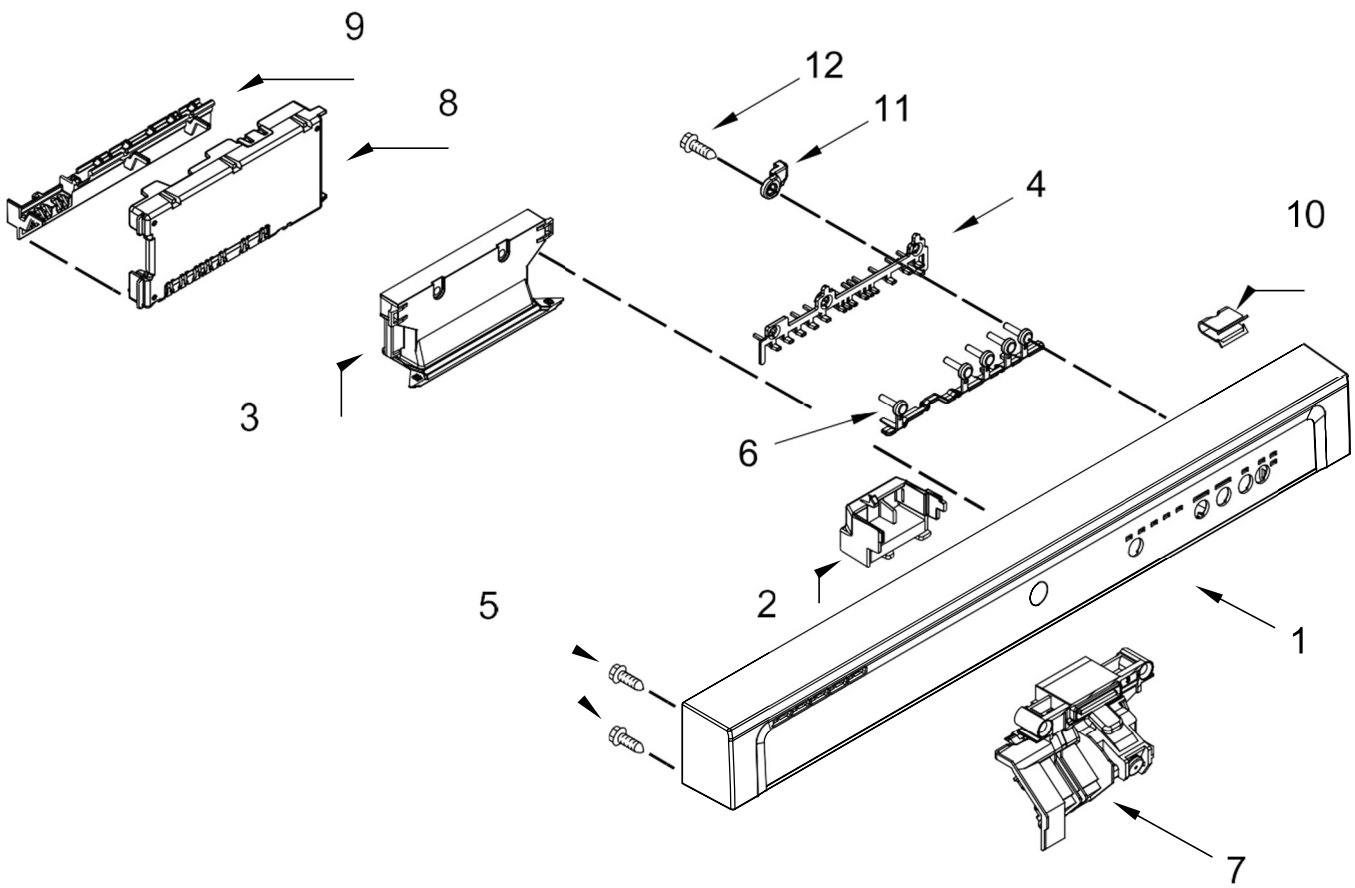

LAVAVAJILLAS WDF520PADM6

LAVAVAJILLAS WDF520PADM6

<u>Illus. No.</u>	<u>Part No.</u>	<u>Description</u>	<u>Illus. No.</u>	<u>Part No.</u>	<u>Description</u>	<u>Illus. No.</u>	<u>Part No.</u>	<u>Description</u>
1		Console Assembly (Includes Insert)	4	W10629497	Light Pipe	11	W10629551	Tab, Control
	W10629482	Black	5	W10648588	Screw	12	3400061	Screw
	W10629483	White	6	W10629499	Button Tree			
	W10629485	Stainless	7	W10574864	Latch Assembly (Includes Switch)			
2	W10825638	Box, Connector	8	W10834738	Control, Electronic			
3		Handle Pocket	9	W10825369	Brace, Connector			
	W10629511	Black	10	W10485367	Clip, Panel			