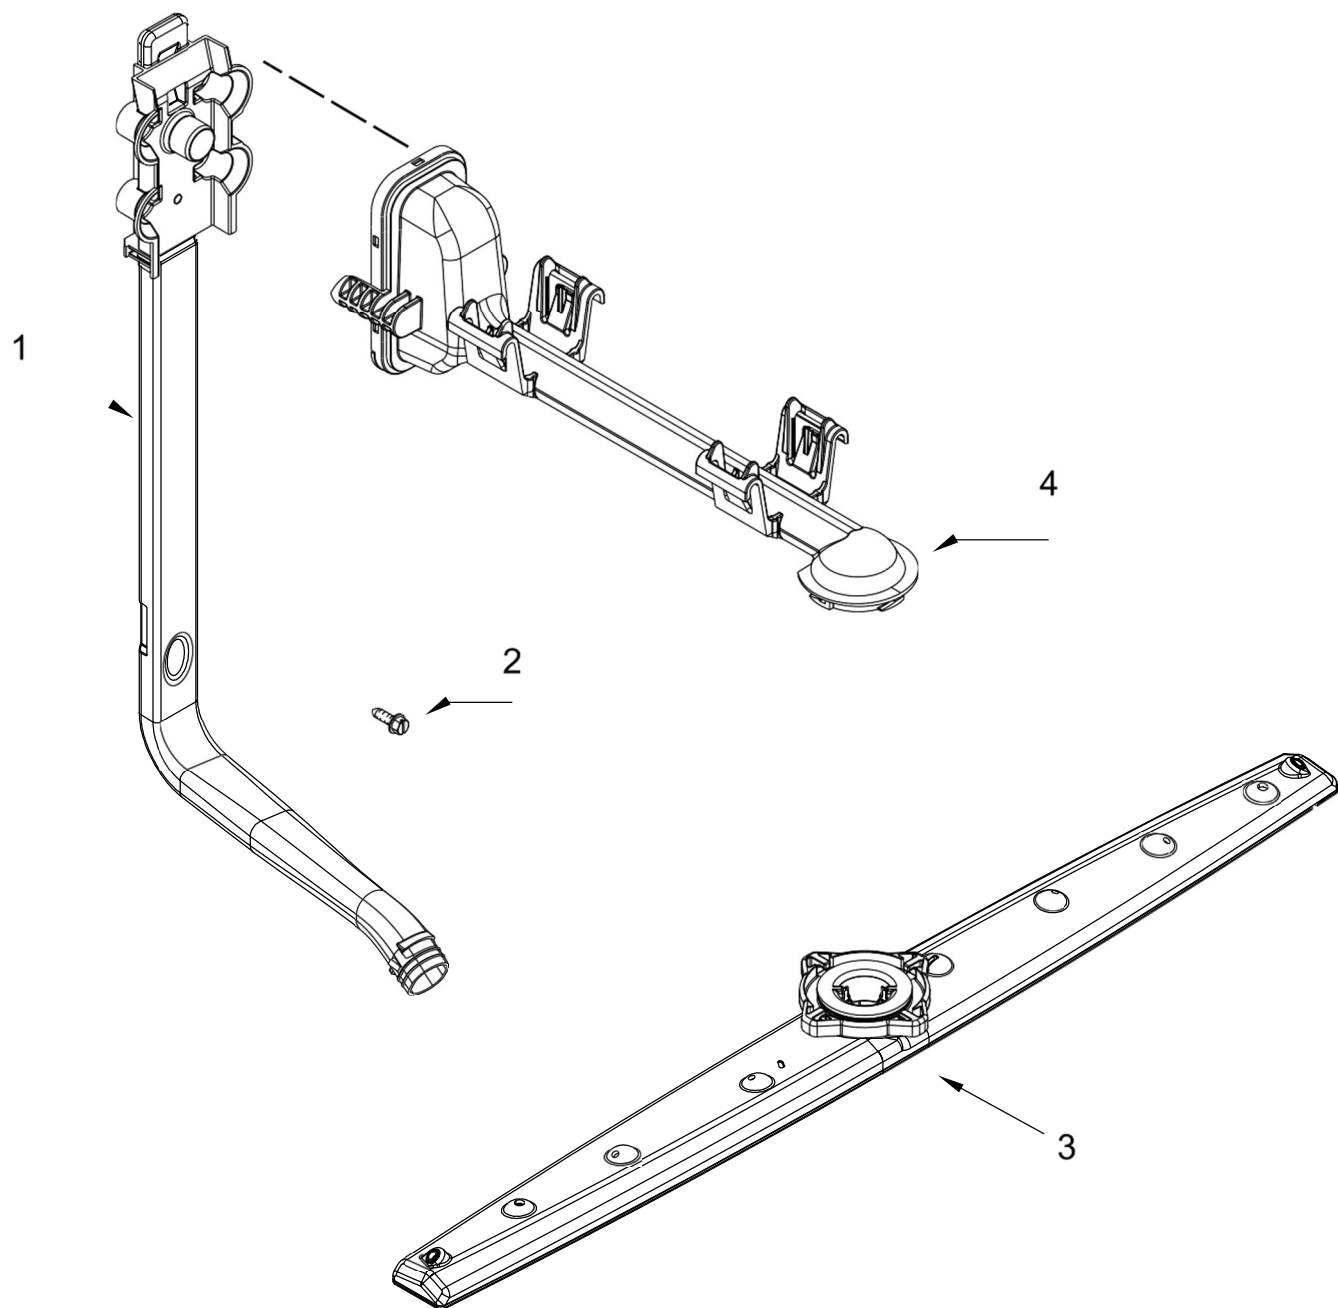

LAVAVAJILLAS WDF520PADM6