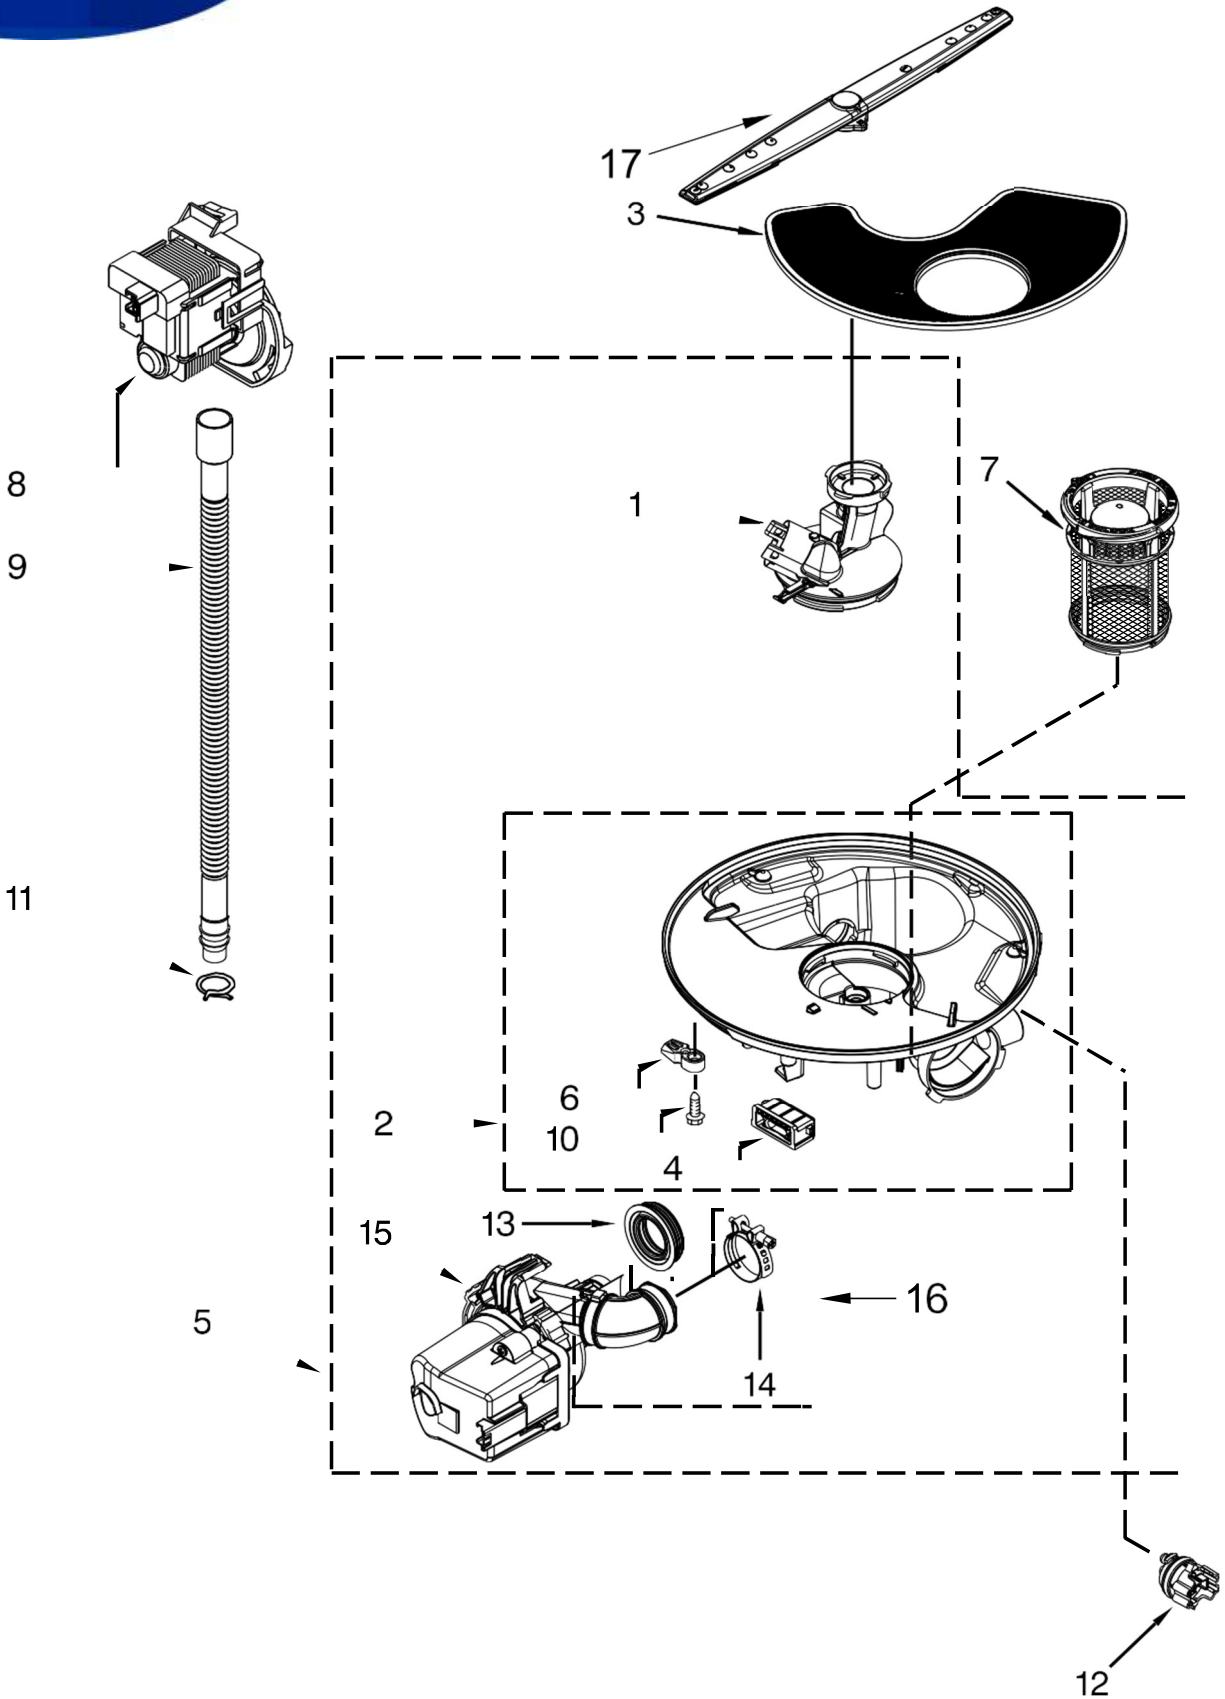

<u>Illus.</u> <u>No.</u>	<u>Part No.</u>	<u>Description</u>	<u>Illus.</u> <u>No.</u>	<u>Part No.</u>	<u>Description</u>	<u>Illus.</u> <u>No.</u>	<u>Part No.</u>	<u>Description</u>
1	W10349289	Tub Assembly (Includes Heater Assembly)	10	8575897	Wheel Assembly	19	8268990	Bushing, Door Spring
2	W10321574	Shield, Thermostat	11	3400892	Screw	20	3378128	Washer, Pronged Cup
3	W10524469	Seal, Tub	12	8268991	Cover, Terminal Box	21	W10732961	Bracket, Heater Support
4	W10341745	Screw	13	W10866979	Shield, Tub Sound	22	W10441445	Heater Element Assembly
5	3367670	Screw	14	W10539489	Clip, Thermostat			(Includes Heater Washer & Nut)
6	8269145	Bracket, Undercounter	15	3371618	Thermostat			NOTE: If heater element is removed, it must be replaced.
7	W10304231	Support, Bottom	16	W10544004	Strike, Latch			
8	W10619352	Leveler, Leg	17	W10819539	Sound Insulation, Bottom			
9	W10337934	Spring, Door Balance	18	3400014	Screw, Grounding