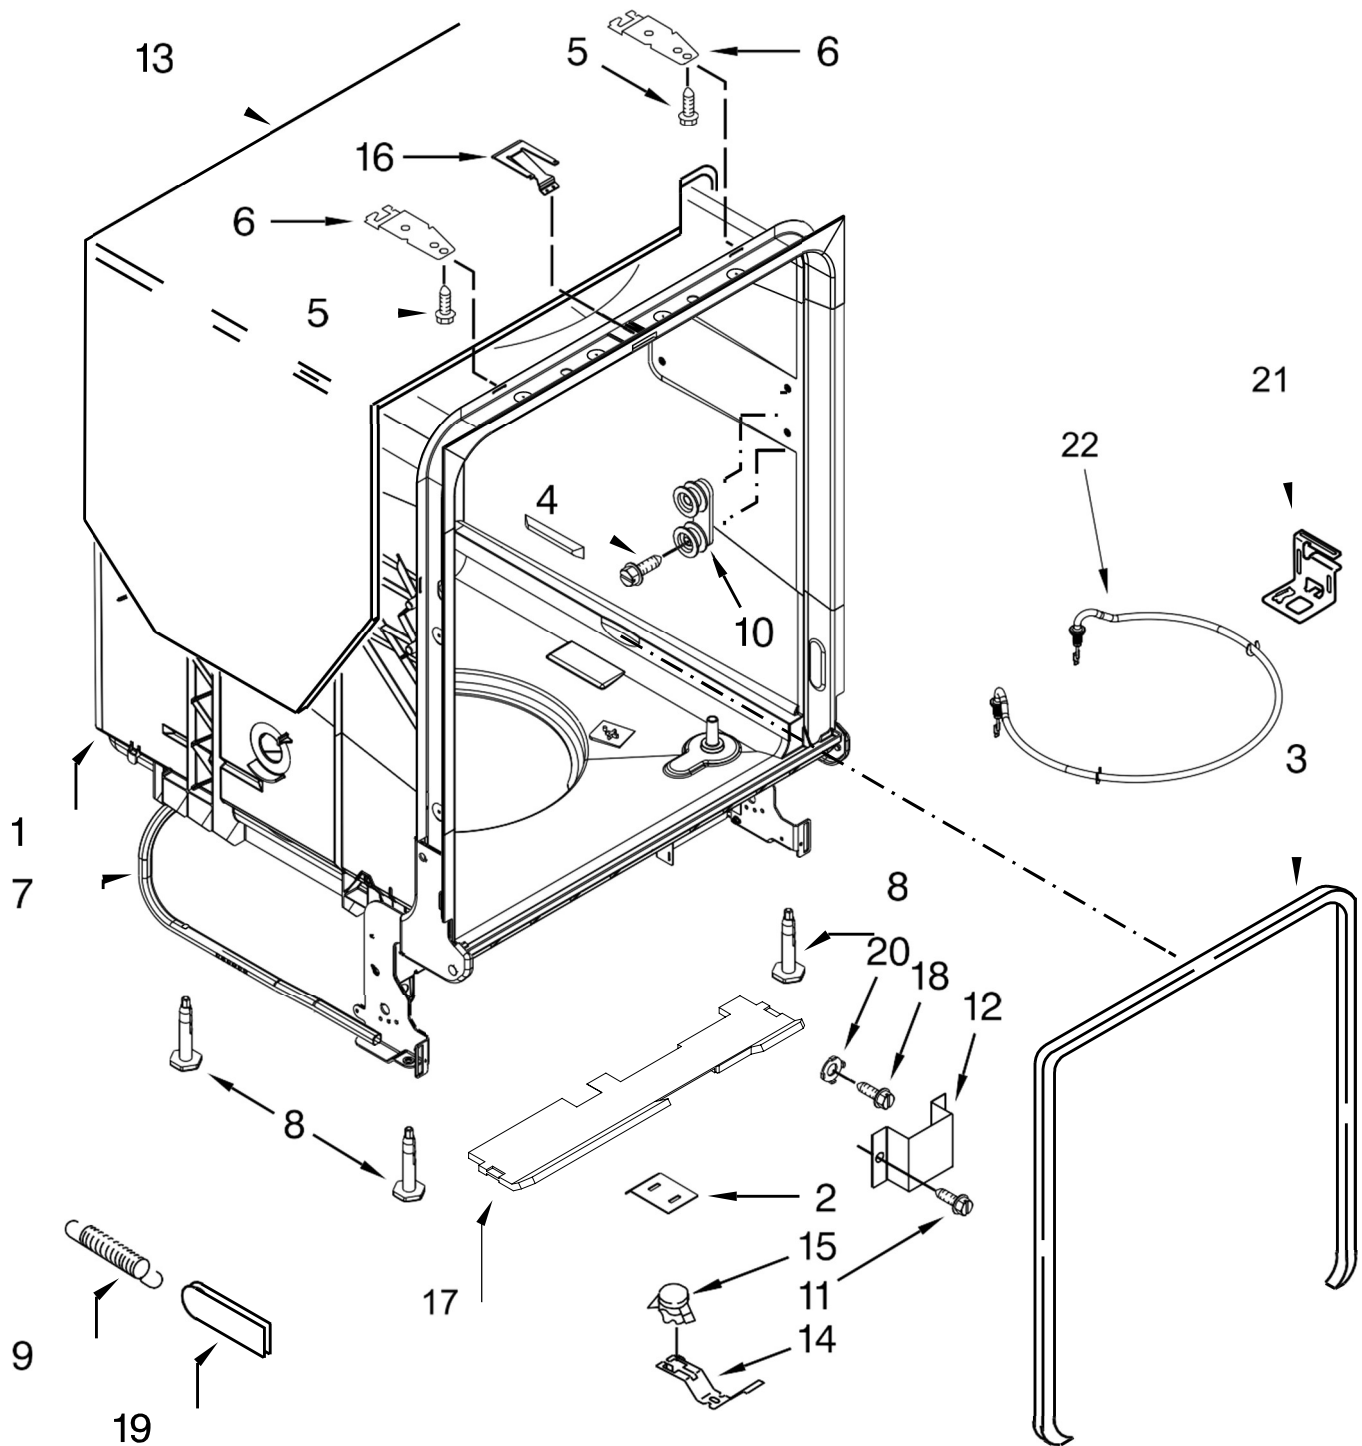

<u>Illus.</u> <u>No.</u>	<u>Part No.</u>	<u>Description</u>	<u>Illus.</u> <u>No.</u>	<u>Part No.</u>	<u>Description</u>	<u>Illus.</u> <u>No.</u>	<u>Part No.</u>	<u>Description</u>
1	W10349289	Tub Assembly (Includes Heater Assembly)	10	8575897	Wheel Assembly	19	8268990	Bushing, Door Spring
2	W10321574	Shield, Thermostat	11	3400892	Screw	20	3378128	Washer, Pronged Cup
3	W10524469	Seal, Tub	12	8268991	Cover, Terminal Box	21	W10732961	Bracket, Heater Support
4	W10341745	Screw	13	W10866979	Shield, Tub Sound	22	W10441445	Heater Element Assembly
5	3367670	Screw	14	W10539489	Clip, Thermostat			(Includes Heater Washer & Nut)
6	8269145	Bracket, Undercounter	15	3371618	Thermostat			NOTE: If heater element is removed, it must be replaced.
7	W10304231	Support, Bottom	16	W10544004	Strike, Latch			
8	W10619352	Leveler, Leg	17	W10819539	Sound Insulation, Bottom			
9	W10337934	Spring, Door Balance	18	3400014	Screw, Grounding