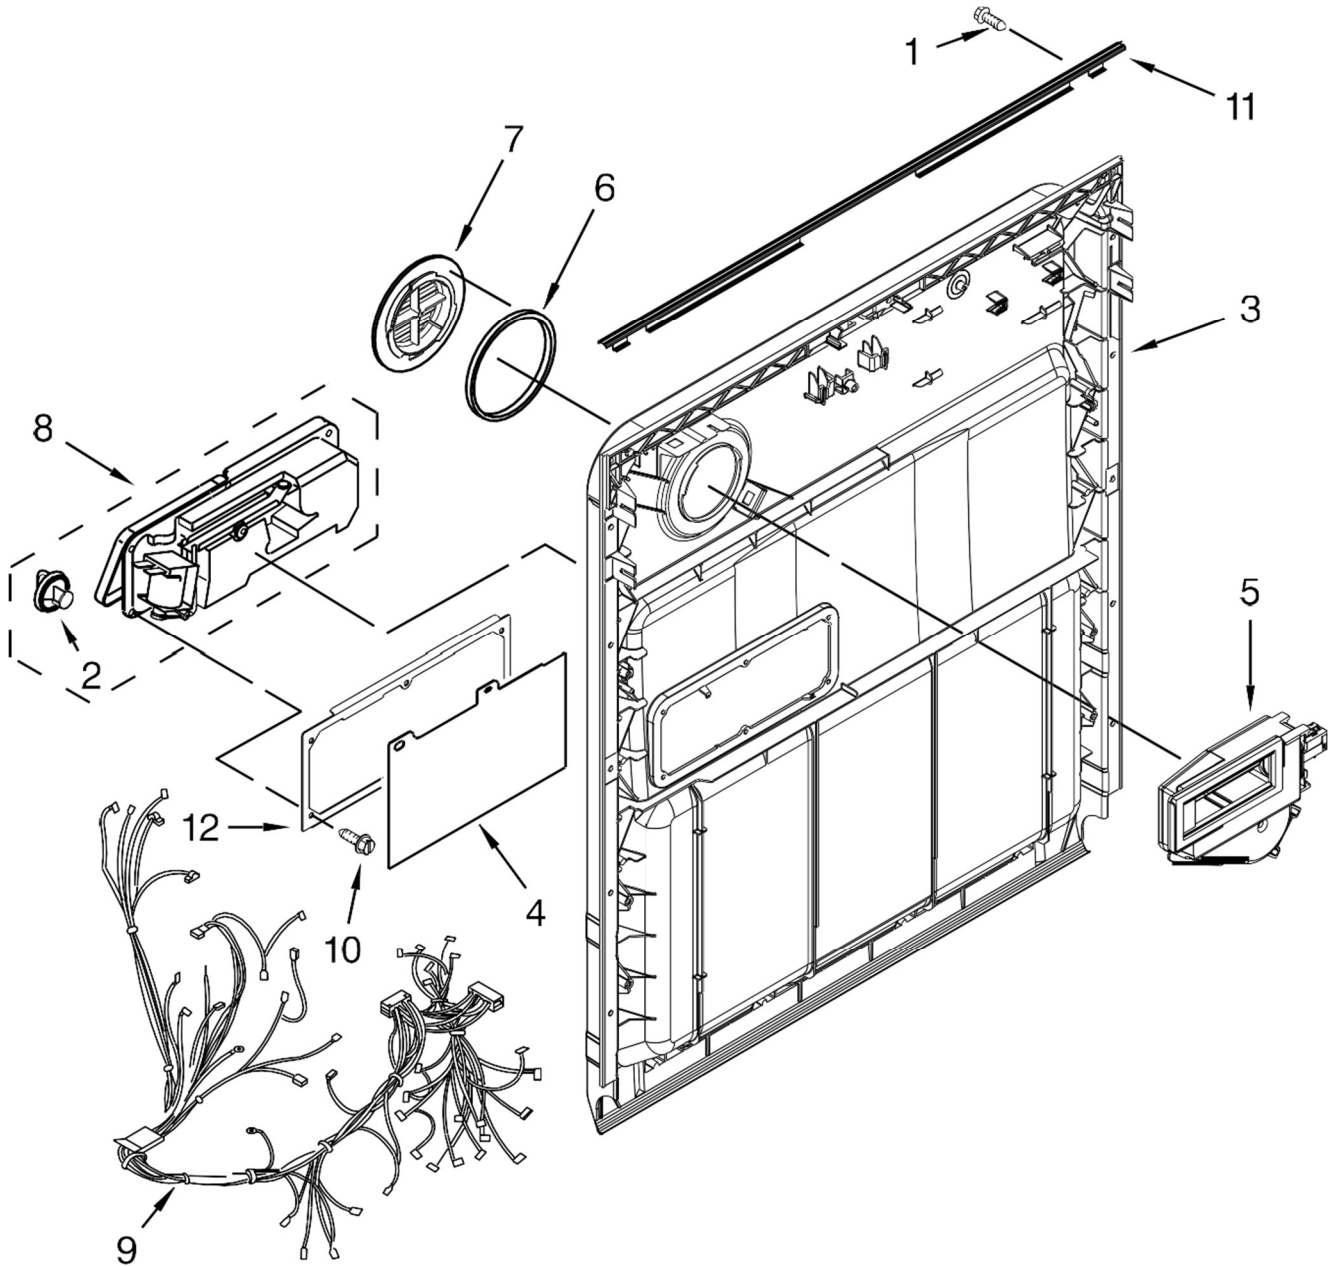

UNDERCOUNTER DISHWASHER

MODELS:

WDF520PADB7 (Black)

WDF520PADW7 (White)

WDF520PADM7 (Stainless)

<u>Illus. No.</u>	<u>Part No.</u>	<u>Description</u>	<u>Illus. No.</u>	<u>Part No.</u>	<u>Description</u>	<u>Illus. No.</u>	<u>Part No.</u>	<u>Description</u>
1		Literature Parts	4		Panel, Front (Includes Nameplate)	8		Fastener
	W10806908	Installation Instructions		W10629470	Black		W10503548	Black
	W10864194	Energy Guide		W10629471	White		W10503549	White
	W10717213	Use & Care Guide		W10629473	Stainless	9	8268961	Sleeve, Friction
	W10849767	Tech Sheet, English	5		Access Panel	10	489470	Screw
	W10849768	Tech Sheet, French		W10369023	Black	11	W10315897	Insulation, Front Panel
				W10369025	White			
2		Arm, Hinge	6		Nameplate			
	W10274922	Left Hand		W10393264	Grey			
	W10274921	Right Hand		W10387117	White			
3	W10803537	Stiffener, Door	7	W10519755	Insulation, Toe Panel			

<u>Illus.</u> <u>No.</u>	<u>Part No.</u>	<u>Description</u>	<u>Illus.</u> <u>No.</u>	<u>Part No.</u>	<u>Description</u>	<u>Illus.</u> <u>No.</u>	<u>Part No.</u>	<u>Description</u>
1		Console Assembly (Includes Insert)	4	W10629497	Light Pipe	11	W10629551	Tab, Control
	W10629482	Black	5	W10648588	Screw	12	3400061	Screw
	W10629483	White	6	W10629499	Button Tree			
	W10629485	Stainless	7	W10574864	Latch Assembly (Includes Switch)			
2	W10825638	Box, Connector	8	W10834738	Control, Electronic			
3		Handle Pocket	9	W10825369	Brace, Connector			
	W10629511	Black	10	W10485367	Clip, Panel			