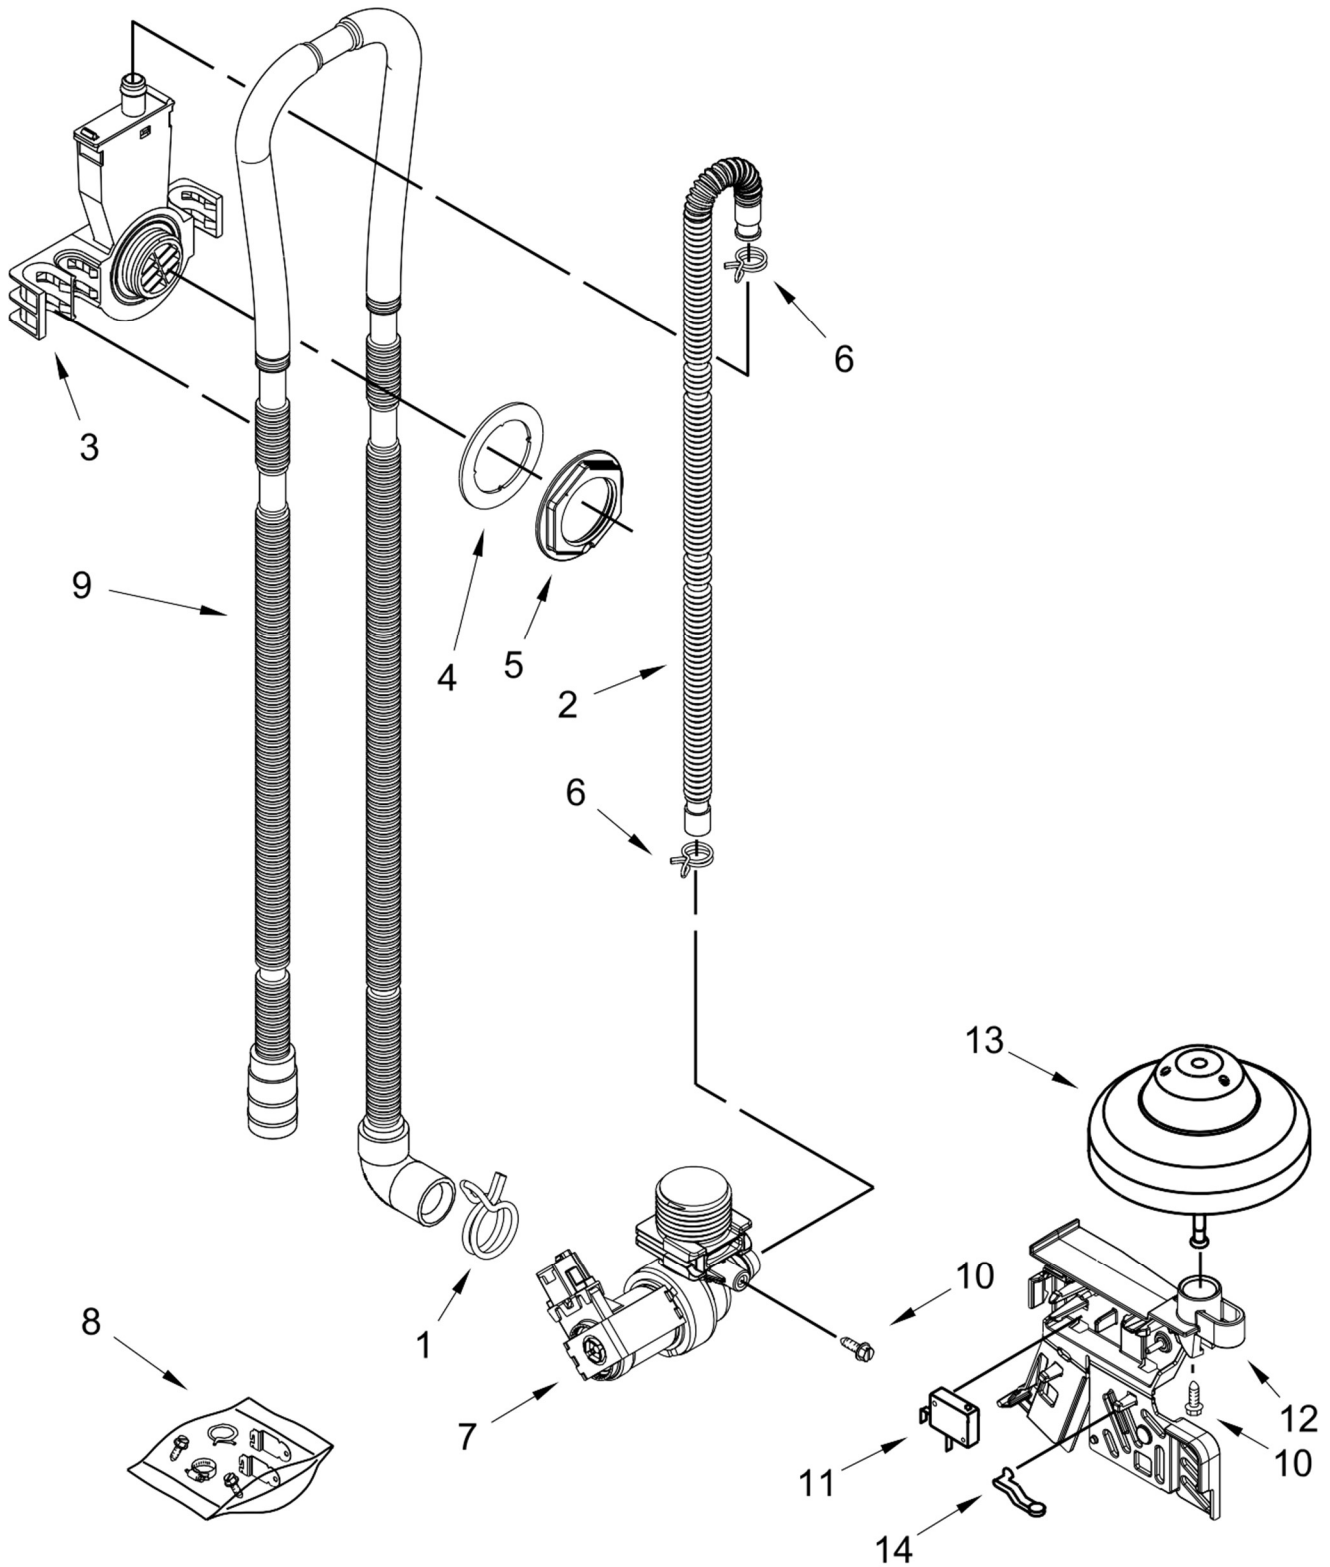

UNDERCOUNTER DISHWASHER

MODELS:

WDF520PADB7 (Black)

WDF520PADW7 (White)

WDF520PADM7 (Stainless)

<u>Illus. No.</u>	<u>Part No.</u>	<u>Description</u>	<u>Illus. No.</u>	<u>Part No.</u>	<u>Description</u>	<u>Illus. No.</u>	<u>Part No.</u>	<u>Description</u>
1		Literature Parts	4		Panel, Front (Includes Nameplate)	8		Fastener
	W10806908	Installation Instructions		W10629470	Black		W10503548	Black
	W10864194	Energy Guide		W10629471	White		W10503549	White
	W10717213	Use & Care Guide		W10629473	Stainless	9	8268961	Sleeve, Friction
	W10849767	Tech Sheet, English	5		Access Panel	10	489470	Screw
	W10849768	Tech Sheet, French		W10369023	Black	11	W10315897	Insulation, Front Panel
				W10369025	White			
2		Arm, Hinge	6		Nameplate			
	W10274922	Left Hand		W10393264	Grey			
	W10274921	Right Hand		W10387117	White			
3	W10803537	Stiffener, Door	7	W10519755	Insulation, Toe Panel			

<u>Illus.</u> <u>No.</u>	<u>Part No.</u>	<u>Description</u>	<u>Illus.</u> <u>No.</u>	<u>Part No.</u>	<u>Description</u>	<u>Illus.</u> <u>No.</u>	<u>Part No.</u>	<u>Description</u>
1		Console Assembly (Includes Insert)	4	W10629497	Light Pipe	11	W10629551	Tab, Control
	W10629482	Black	5	W10648588	Screw	12	3400061	Screw
	W10629483	White	6	W10629499	Button Tree			
	W10629485	Stainless	7	W10574864	Latch Assembly (Includes Switch)			
2	W10825638	Box, Connector	8	W10834738	Control, Electronic			
3		Handle Pocket	9	W10825369	Brace, Connector			
	W10629511	Black	10	W10485367	Clip, Panel			

LAVAVAJILLAS WDF520PADM7

<u>Illus. No.</u>	<u>Part No.</u>	<u>Description</u>
1	W10348413	Screw
2	W10524920	Cap, Rinse Aid
3	W10713291	Inner Door Assembly (Also Order Item 6)
4	W10482094	Cover, Dispenser
5	W10329609	Vent Assembly (Also Order Item 6)

LAVAVAJILLAS WDF520PADM7

Illus.
No. Part No. Description

1 370445 Clamp, Hose
2 W10769066 Hose
3 W10195536 Inlet, Water
(Also Order Item 4)
4 8531323 Gasket
5 W10508676 Nut, Inlet
(Also Order Item 4)

Illus.
No. Part No. Description