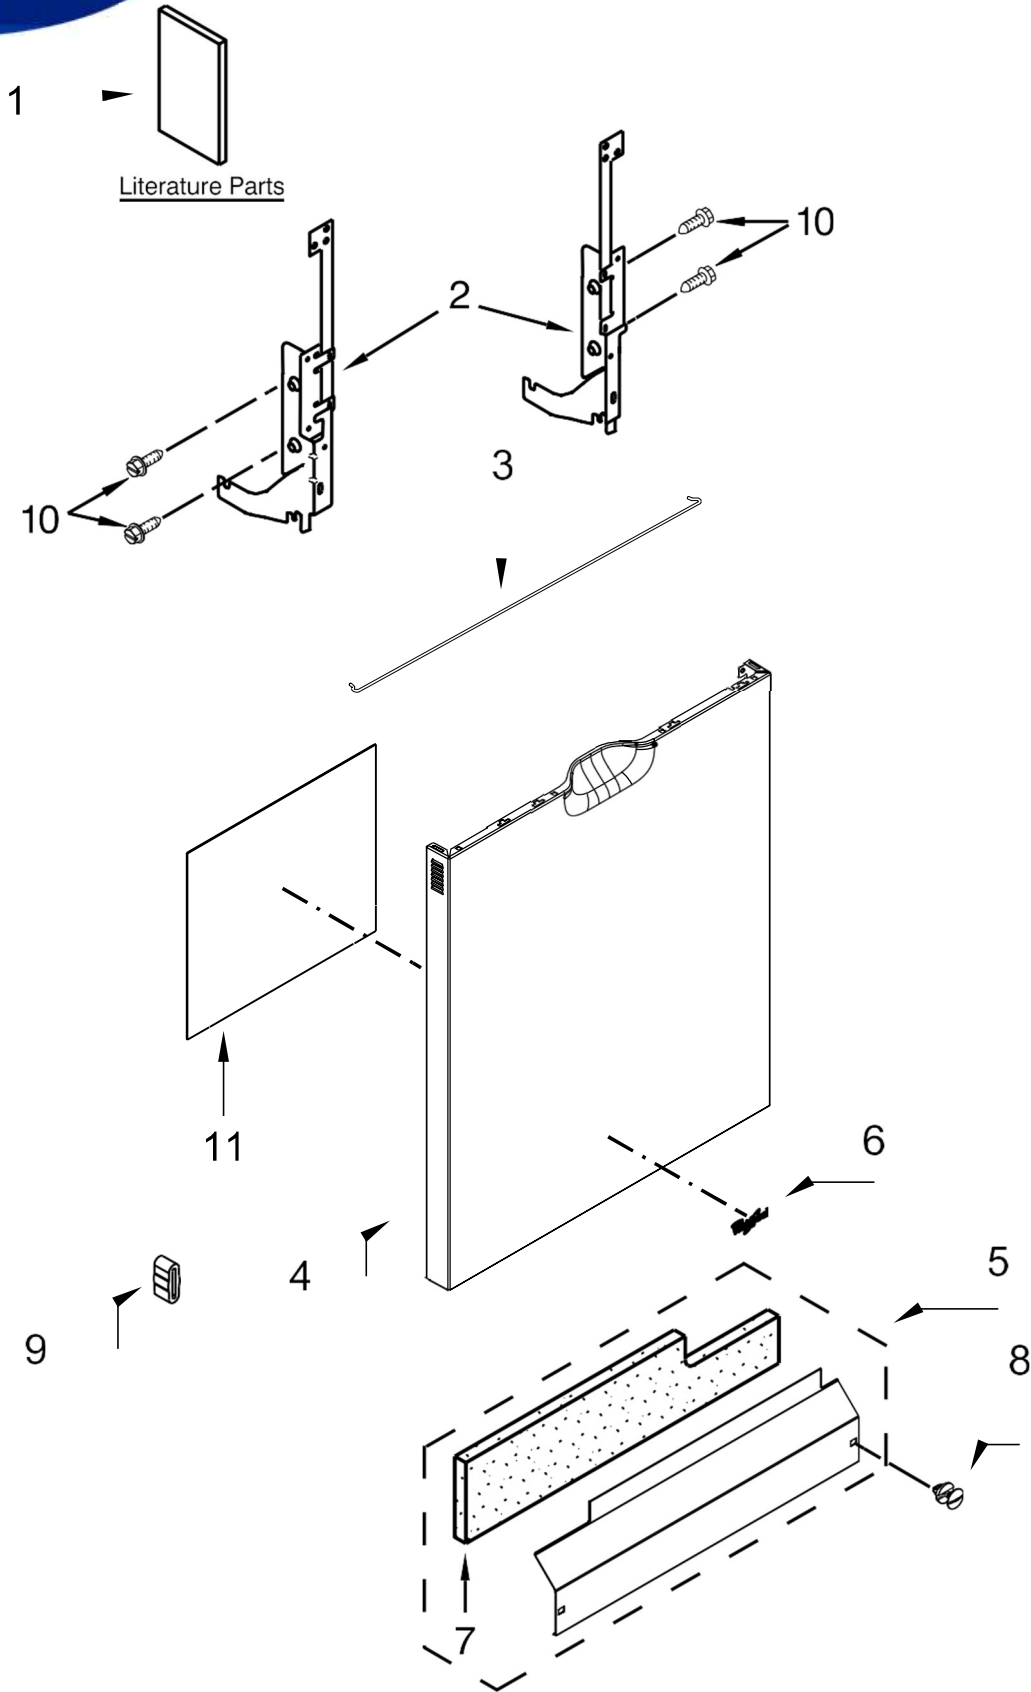

UNDERCOUNTER DISHWASHER

MODELS:

WDF520PADB7 (Black)

WDF520PADW7 (White)

WDF520PADM7 (Stainless)

<u>Illus. No.</u>	<u>Part No.</u>	<u>Description</u>	<u>Illus. No.</u>	<u>Part No.</u>	<u>Description</u>	<u>Illus. No.</u>	<u>Part No.</u>	<u>Description</u>
1		Literature Parts	4		Panel, Front (Includes Nameplate)	8		Fastener
	W10806908	Installation Instructions		W10629470	Black		W10503548	Black
	W10864194	Energy Guide		W10629471	White		W10503549	White
	W10717213	Use & Care Guide		W10629473	Stainless	9	8268961	Sleeve, Friction
	W10849767	Tech Sheet, English	5		Access Panel	10	489470	Screw
	W10849768	Tech Sheet, French		W10369023	Black	11	W10315897	Insulation, Front Panel
				W10369025	White			
2		Arm, Hinge	6		Nameplate			
	W10274922	Left Hand		W10393264	Grey			
	W10274921	Right Hand		W10387117	White			
3	W10803537	Stiffener, Door	7	W10519755	Insulation, Toe Panel			

<u>Illus.</u> <u>No.</u>	<u>Part No.</u>	<u>Description</u>	<u>Illus.</u> <u>No.</u>	<u>Part No.</u>	<u>Description</u>	<u>Illus.</u> <u>No.</u>	<u>Part No.</u>	<u>Description</u>
1		Console Assembly (Includes Insert)	4	W10629497	Light Pipe	11	W10629551	Tab, Control
	W10629482	Black	5	W10648588	Screw	12	3400061	Screw
	W10629483	White	6	W10629499	Button Tree			
	W10629485	Stainless	7	W10574864	Latch Assembly (Includes Switch)			
2	W10825638	Box, Connector	8	W10834738	Control, Electronic			
3		Handle Pocket	9	W10825369	Brace, Connector			
	W10629511	Black	10	W10485367	Clip, Panel			