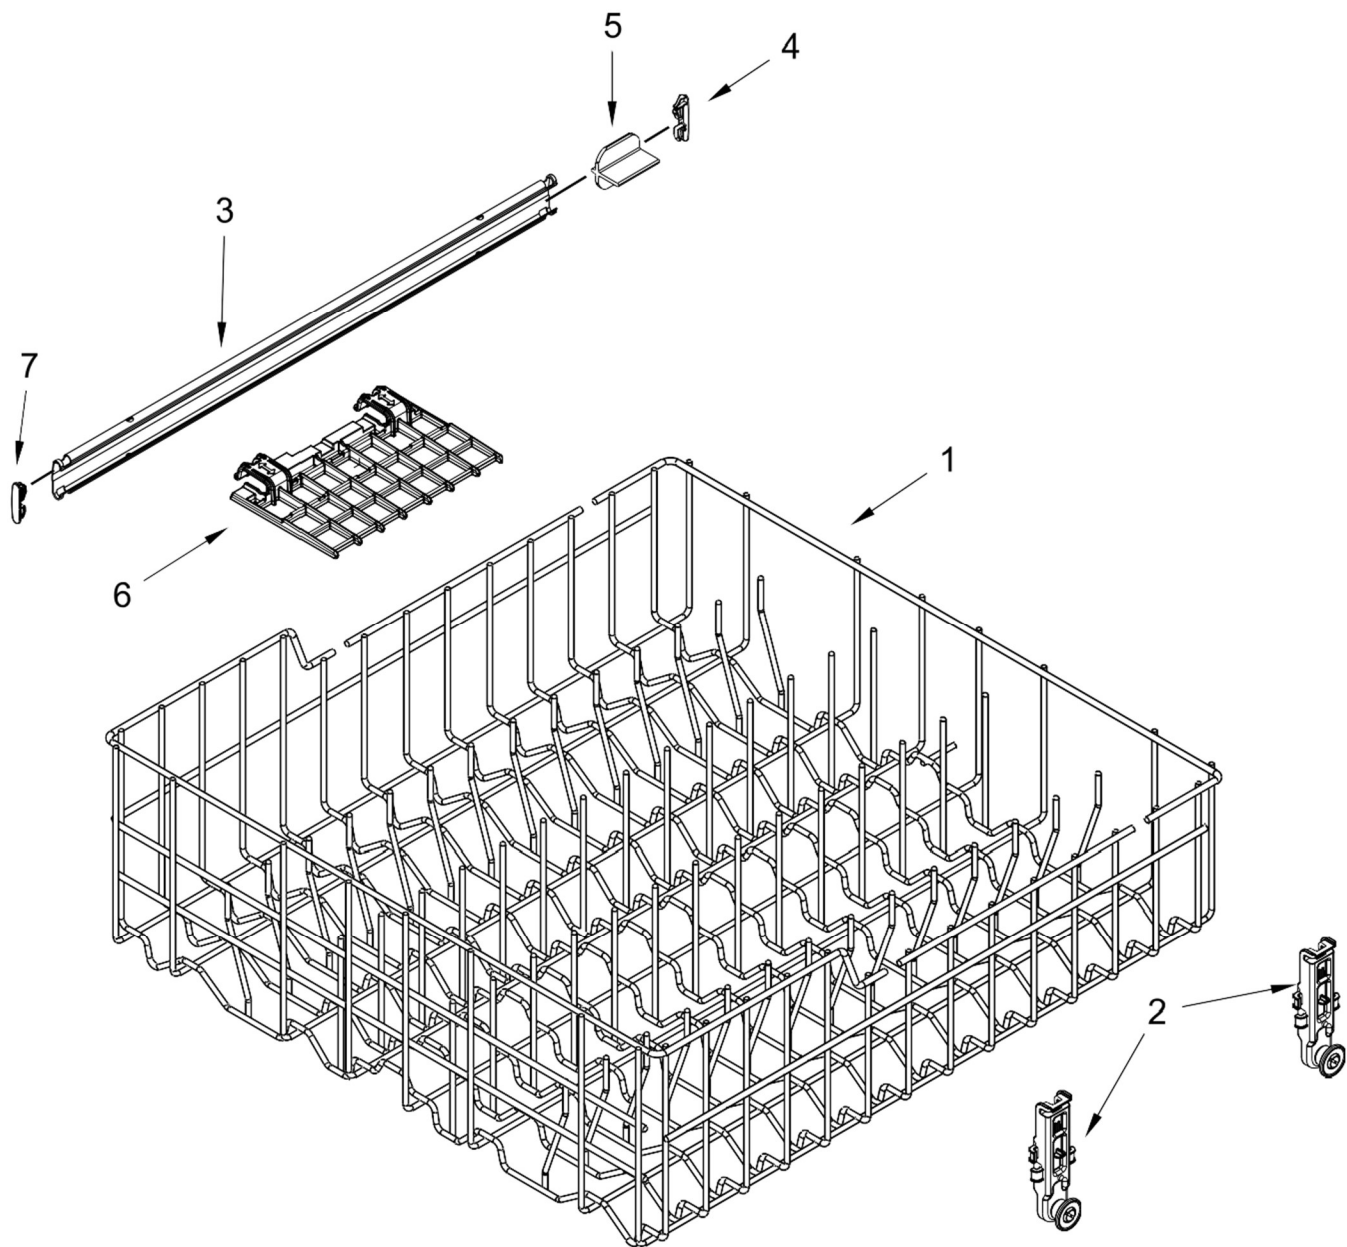

LAVAVAJILLAS WDF520PADM7