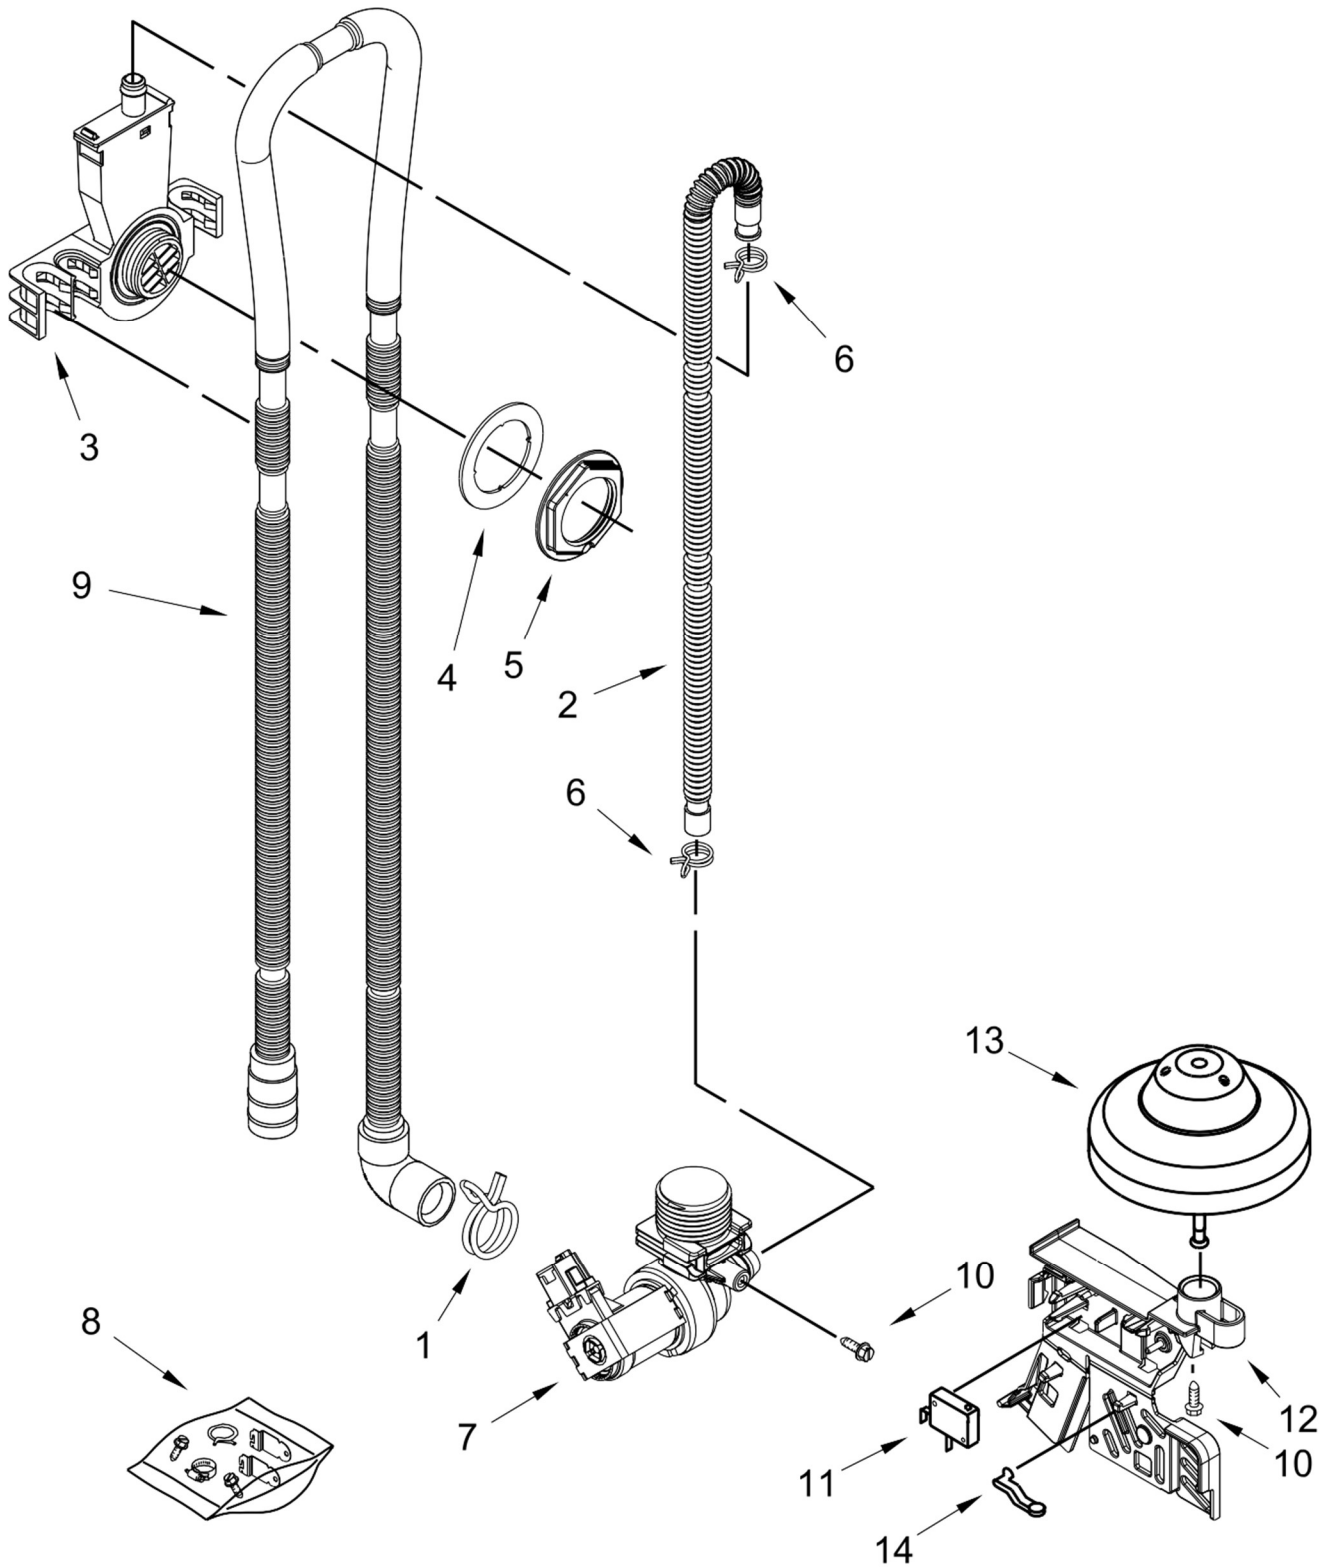

LAVAVAJILLA WDF520PADM8

<u>Illus. No.</u>	<u>Part No.</u>	<u>Description</u>
1		Console Assembly (Includes Insert)
	W10629482	Black
	W10629483	White
	W10629485	Stainless
2	W10825638	Box, Connector
3		Handle Pocket
	W10629511	Black

<u>Illus. No.</u>	<u>Part No.</u>	<u>Description</u>
4	W10629497	Light Pipe
5	W11096645	Screw
6	W10629499	Button Tree
7	W10574864	Latch Assembly (Includes Switch)
8	W10834738	Control, Electronic
9	W10825369	Brace, Connector
10	W10485367	Clip, Panel

LAVAVAJILLA WDF520PADM8

Illus.
No. Part No. Description

1	370445	Clamp, Hose
2	W10769066	Inlet Hose
3	W10195536	Inlet, Water (Also Order Item 4)
4	8531323	Gasket
5	W10508676	Nut, Inlet (Also Order Item 4)