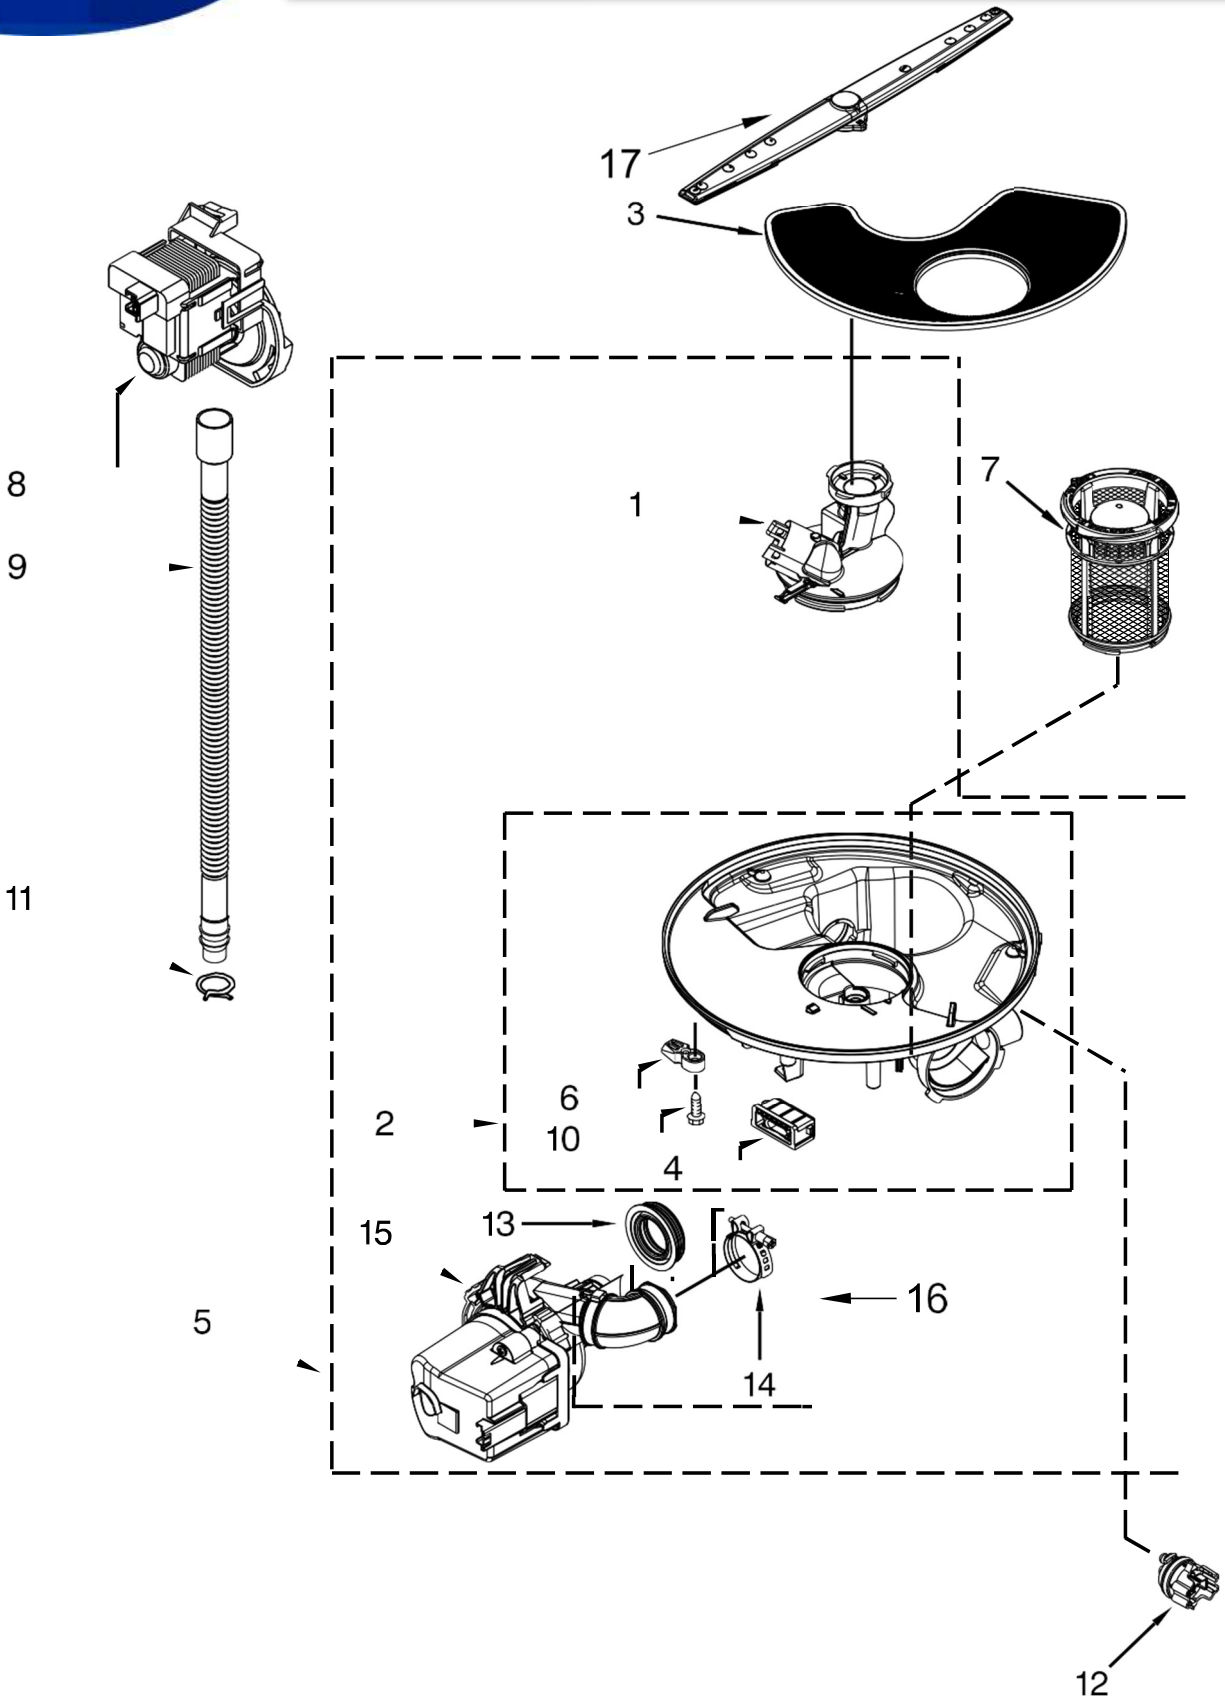

LAVAVAJILLA WDF520PADM8

Illus.
No. Part No. Description

1	370445	Clamp, Hose
2	W10769066	Inlet Hose
3	W10195536	Inlet, Water (Also Order Item 4)
4	8531323	Gasket
5	W10508676	Nut, Inlet (Also Order Item 4)

Illus.
No. Part No. Description

6	371505	Clamp, Hose
7	W11130744	Fill Valve Assembly
8	W10292152	Miscellaneous Parts Bag (Contains 2 Screws, 2 Clamps, & 2 Brackets)
9	W10545278	Drain loop with check valve assembly

Illus.
No. Part No. Description

10	304231	Screw
11	W10195039	Switch, Overfill Control
12	W10316267	Standpipe, Overfill
13	W10346525	Float & Retainer Assembly
14	W10195037	Lever, Overfill Switch

<u>Illus. No.</u>	<u>Part No.</u>	<u>Description</u>	<u>Illus. No.</u>	<u>Part No.</u>	<u>Description</u>	<u>Illus. No.</u>	<u>Part No.</u>	<u>Description</u>
1	W10349289	Tub Assembly (Includes Heater Assembly)	11	3400892	Screw	21	W10732961	Bracket, Heater Support
2	W10321574	Shield, Thermostat	12	8268991	Cover, Terminal Box	22	W10441445	Heater Element Assembly
3	W11425053	Seal, Tub	13	W10866979	Shield, Tub Sound			(Includes Heater Washer & Nut)
4	W10341745	Screw	14	W10539489	Clip, Thermostat			NOTE: If heater element is removed, it must be replaced.
5	3367670	Screw	15	3371618	Thermostat			
6	8269145	Bracket, Undercounter	16	W10544004	Strike, Latch			
7	W10304231	Support, Bottom	17	W10819539	Sound Insulation, Bottom	23	W10477552	Nut, Heater Element
8	W10619352	Leveler, Leg	18	3400014	Screw, Grounding			
9	W10337934	Spring, Door Balance	19	8268990	Bushing, Door Spring			
10	8575897	Wheel Assembly	20	3378128	Washer, Pronged Cup			