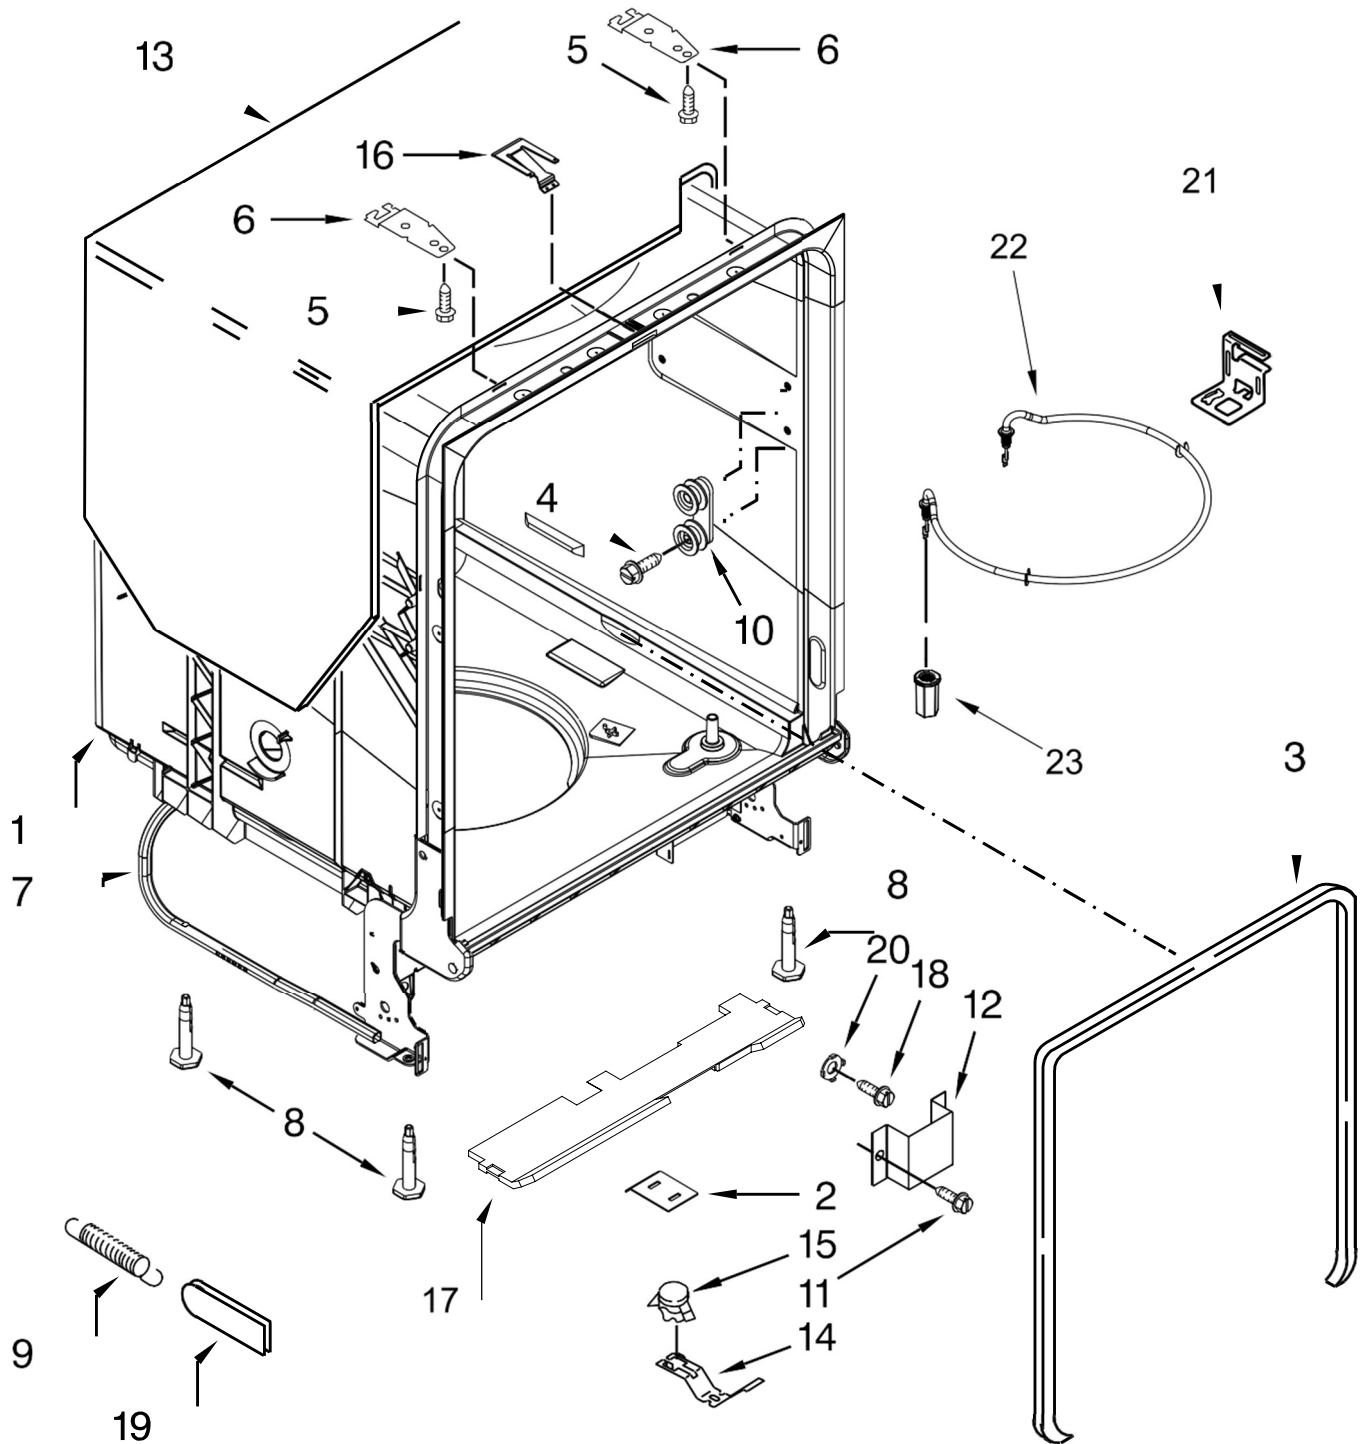

<u>Illus. No.</u>	<u>Part No.</u>	<u>Description</u>	<u>Illus. No.</u>	<u>Part No.</u>	<u>Description</u>	<u>Illus. No.</u>	<u>Part No.</u>	<u>Description</u>
1	W10349289	Tub Assembly (Includes Heater Assembly)	11	3400892	Screw	21	W10732961	Bracket, Heater Support
2	W10321574	Shield, Thermostat	12	8268991	Cover, Terminal Box	22	W10441445	Heater Element Assembly
3	W11425053	Seal, Tub	13	W10866979	Shield, Tub Sound			(Includes Heater Washer & Nut)
4	W10341745	Screw	14	W10539489	Clip, Thermostat			NOTE: If heater element is removed, it must be replaced.
5	3367670	Screw	15	3371618	Thermostat			
6	8269145	Bracket, Undercounter	16	W10544004	Strike, Latch			
7	W10304231	Support, Bottom	17	W10819539	Sound Insulation, Bottom	23	W10477552	Nut, Heater Element
8	W10619352	Leveler, Leg	18	3400014	Screw, Grounding			
9	W10337934	Spring, Door Balance	19	8268990	Bushing, Door Spring			
10	8575897	Wheel Assembly	20	3378128	Washer, Pronged Cup