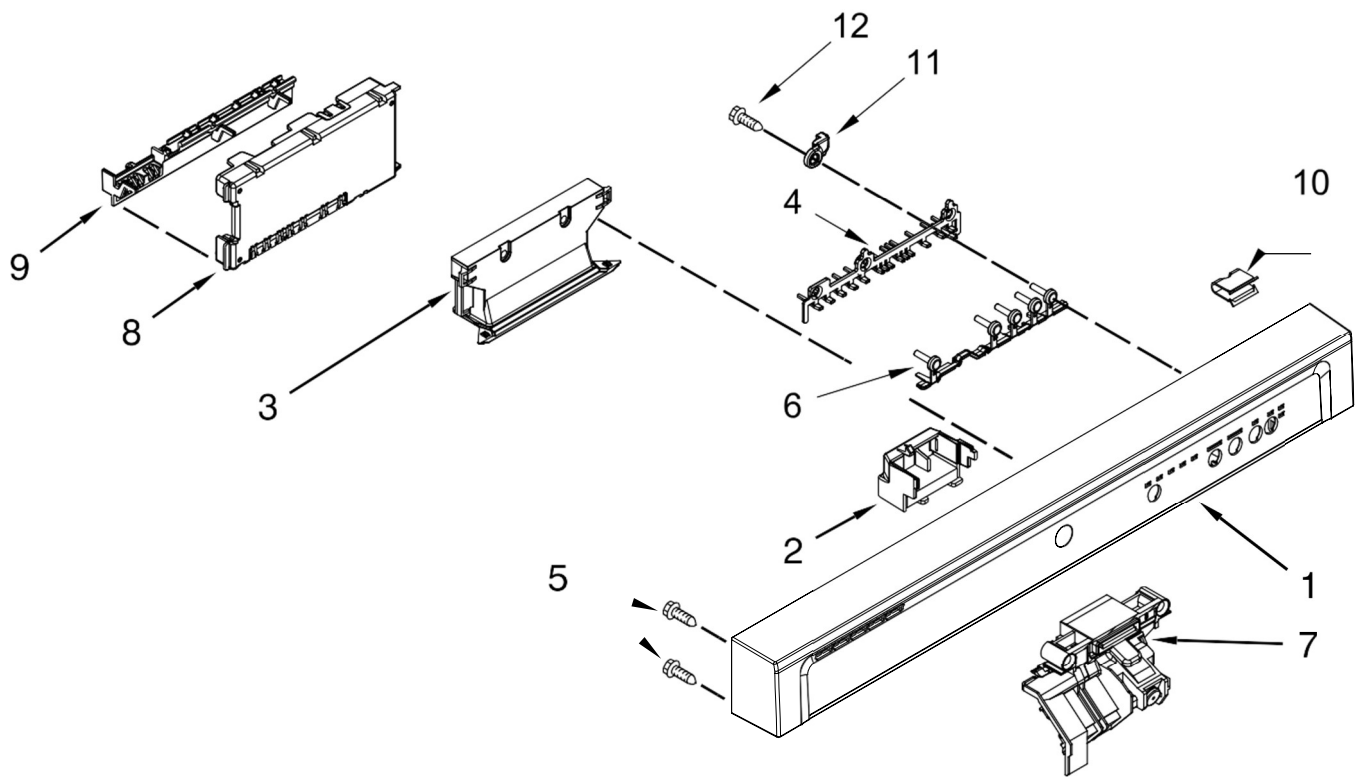

LAVAVAJILLA WDF520PADM8

<u>Illus. No.</u>	<u>Part No.</u>	<u>Description</u>
1		Console Assembly (Includes Insert)
	W10629482	Black
	W10629483	White
	W10629485	Stainless
2	W10825638	Box, Connector
3		Handle Pocket
	W10629511	Black

<u>Illus. No.</u>	<u>Part No.</u>	<u>Description</u>
4	W10629497	Light Pipe
5	W11096645	Screw
6	W10629499	Button Tree
7	W10574864	Latch Assembly (Includes Switch)
8	W10834738	Control, Electronic
9	W10825369	Brace, Connector
10	W10485367	Clip, Panel

<u>Illus. No.</u>	<u>Part No.</u>	<u>Description</u>
11	W10629551	Tab, Control
12	3400061	Screw