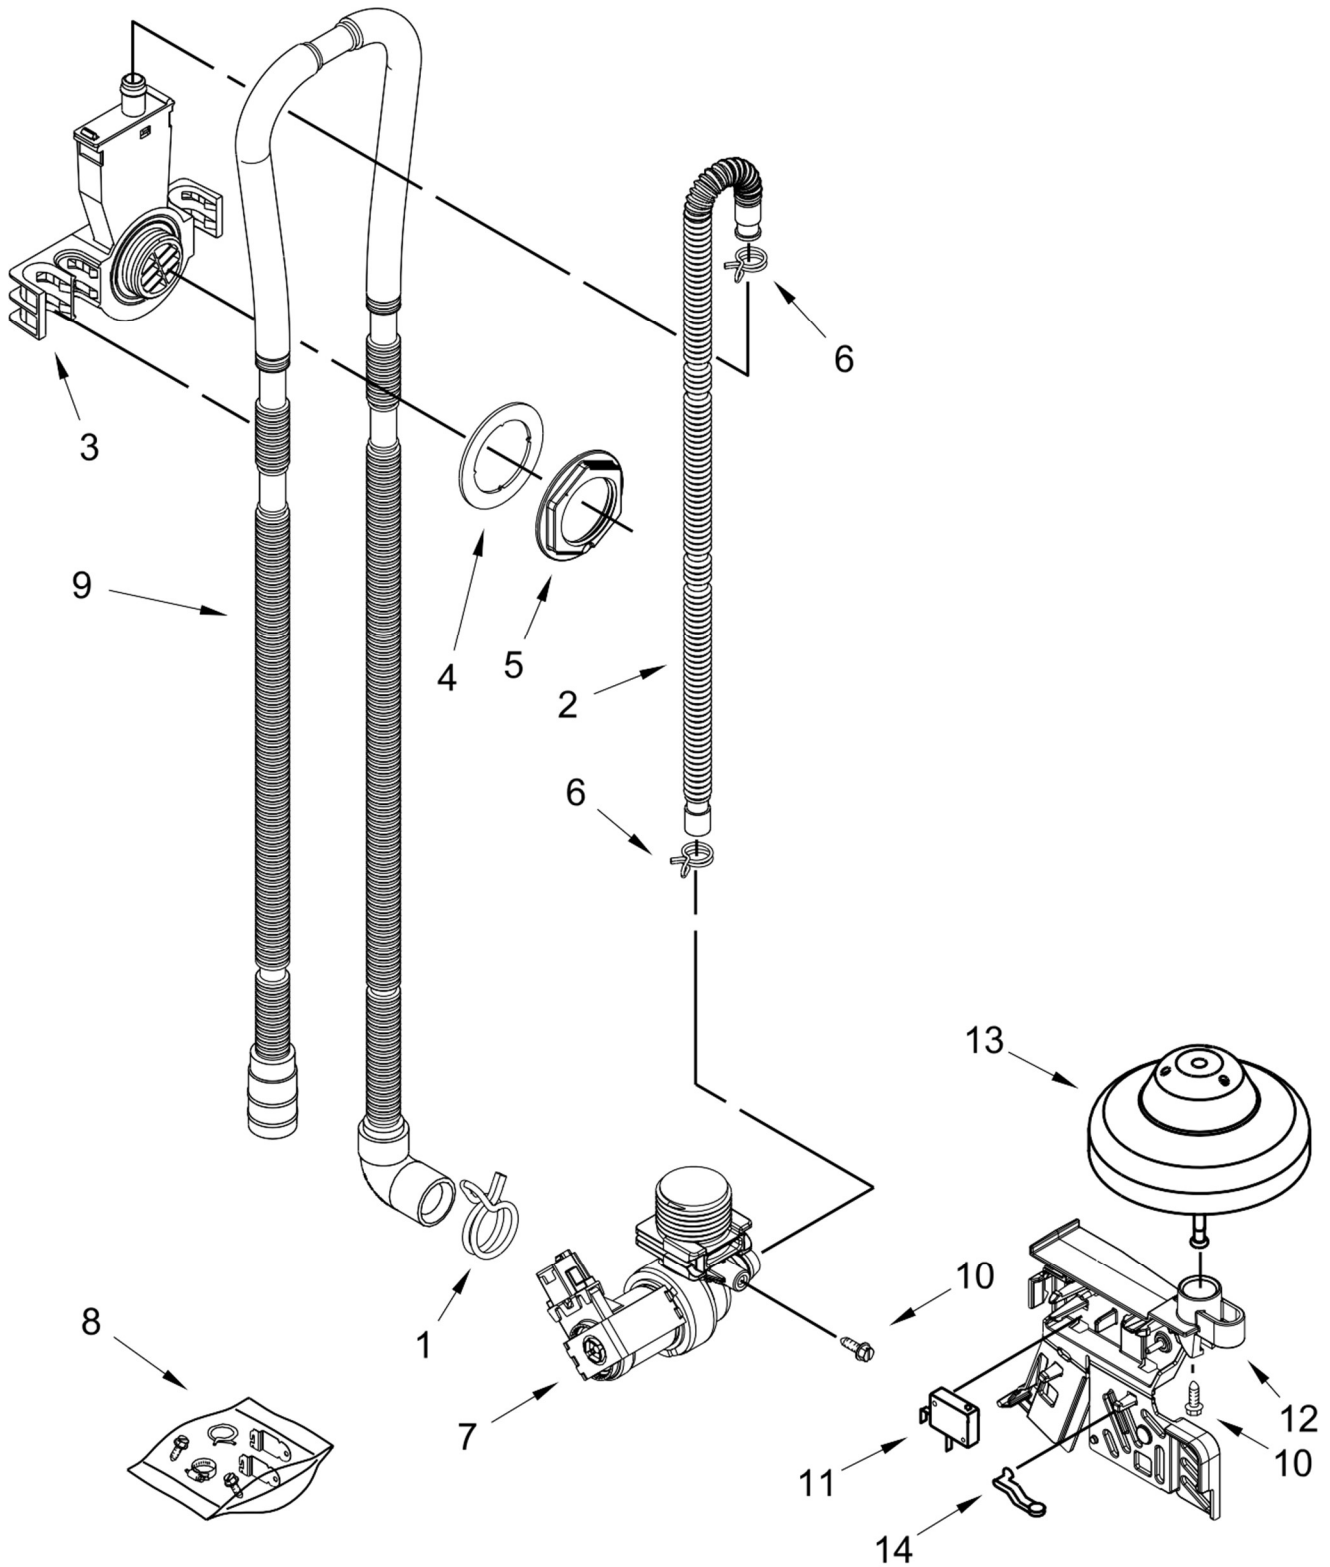

<u>Illus. No.</u>	<u>Part No.</u>	<u>Description</u>	<u>Illus. No.</u>	<u>Part No.</u>	<u>Description</u>	<u>Illus. No.</u>	<u>Part No.</u>	<u>Description</u>
1		Console Assembly (Includes Insert)	4	W10629497	Light Pipe	11	W10629551	Tab, Control
	W10629482	Black	5	W11096645	Screw	12	3400061	Screw
	W10629483	White	6	W10629499	Button Tree			
	W10629485	Stainless	7	W10574864	Latch Assembly (Includes Switch)			
2	W10825638	Box, Connector	8	W10834738	Control, Electronic			
3		Handle Pocket	9	W10825369	Brace, Connector			
	W10629511	Black	10	W10485367	Clip, Panel			

LAVAVAJILLAS WDF520PADM9

<u>Illus.</u> <u>No.</u>	<u>Part No.</u>	<u>Description</u>	<u>Illus.</u> <u>No.</u>	<u>Part No.</u>	<u>Description</u>	<u>Illus.</u> <u>No.</u>	<u>Part No.</u>	<u>Description</u>
1	370445	Clamp, Hose	6	371505	Clamp, Hose	10	304231	Screw
2	W10769066	Inlet Hose	7	W11130744	Fill Valve Assembly	11	W10195039	Switch, Overfill Control
3	W10195536	Inlet, Water (Also Order Item 4)	8	W10292152	Miscellaneous Parts Bag (Contains 2 Screws, 2 Clamps, & 2 Brackets)	12	W10316267	Standpipe, Overfill
4	8531323	Gasket				13	W10346525	Float & Retainer Assembly
5	W10508676	Nut, Inlet (Also Order Item 4)	9	W10545278	Drain loop with check valve assembly	14	W10195037	Lever, Overfill Switch