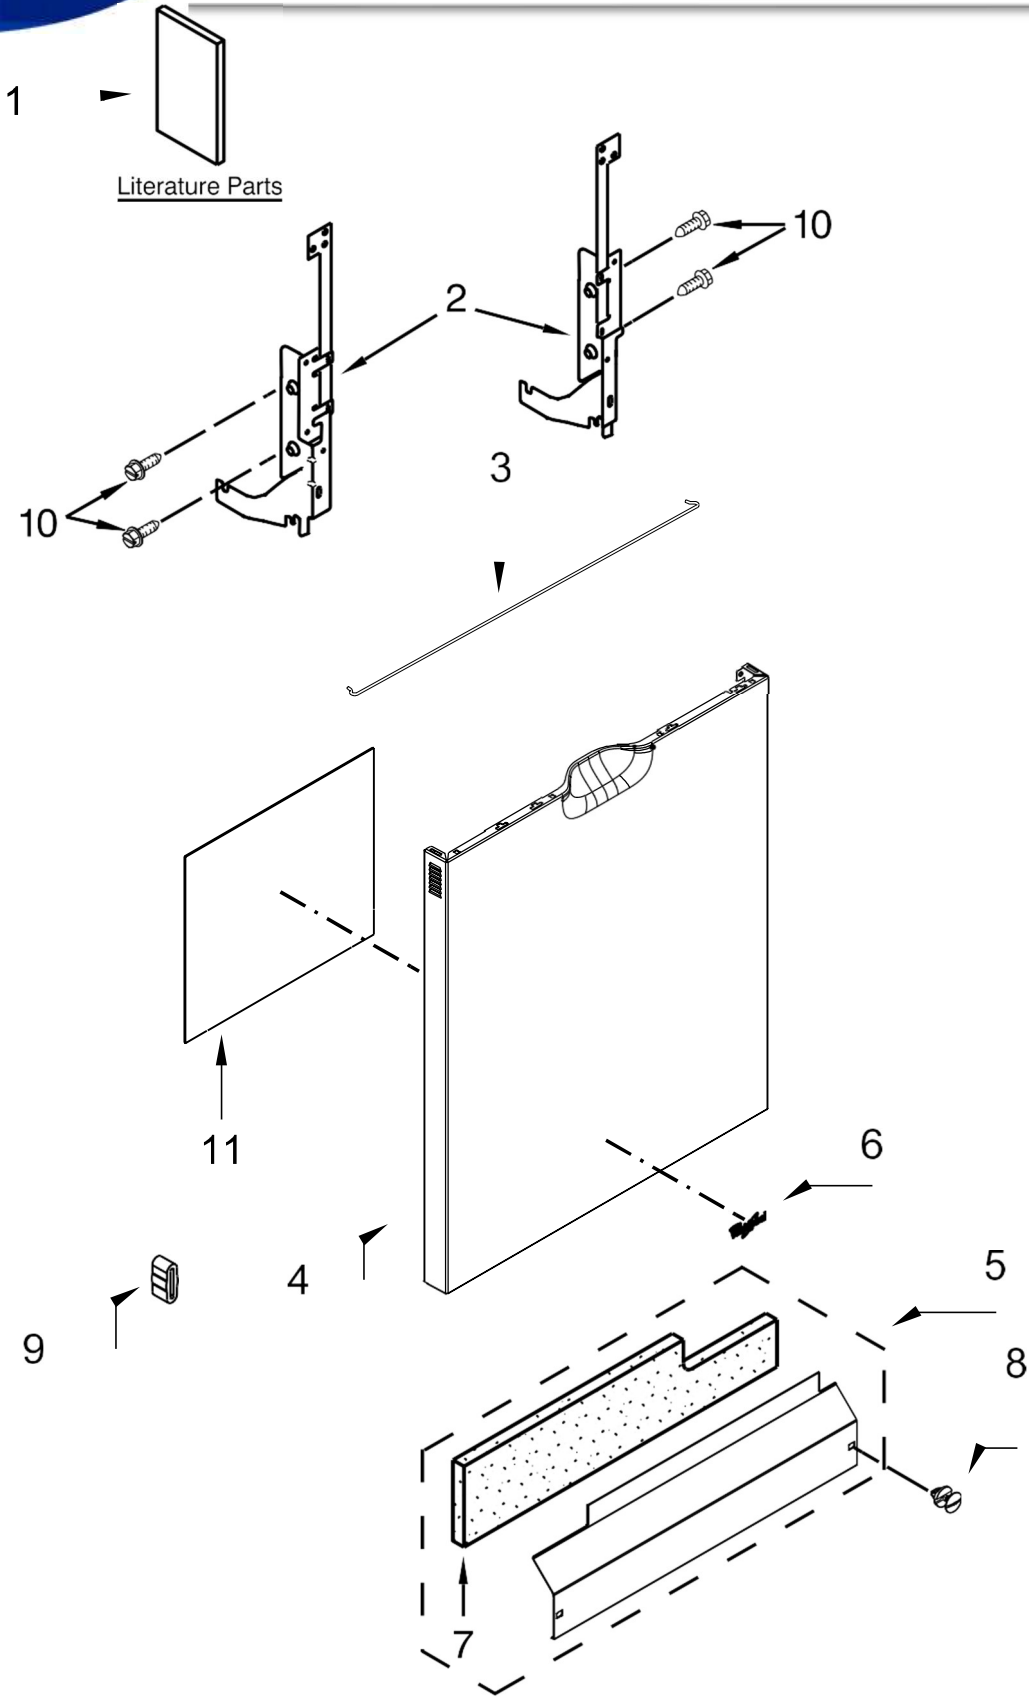

UNDERCOUNTER DISHWASHER

MODELS:

WDF520PADB9 (Black)

WDF520PADW9 (White)

WDF520PADM9 (Stainless)

LAVAVAJILLAS WDF520PADM9

<u>Illus. No.</u>	<u>Part No.</u>	<u>Description</u>	<u>Illus. No.</u>	<u>Part No.</u>	<u>Description</u>	<u>Illus. No.</u>	<u>Part No.</u>	<u>Description</u>
1		Literature Parts	4		Panel, Front (Includes Nameplate)	6	W10884775	Badge
	W11380970	Energy Guide				7	W10519755	Insulation, Toe Panel
	W11384187	Owners Manual		W10629470	Black	8		Fastener
	W11266092	Tech Sheet		W10629471	White		W10503548	Black
2		Arm, Hinge		W10629473	Stainless		W10503549	White
	W10274922	Left Hand	5		Access Panel	9	8268961	Sleeve, Friction
	W10274921	Right Hand		W10369023	Black	10	489470	Screw
3	W10803537	Stiffener, Door		W10369025	White	11	W10315897	Insulation, Front Panel

<u>Illus. No.</u>	<u>Part No.</u>	<u>Description</u>	<u>Illus. No.</u>	<u>Part No.</u>	<u>Description</u>	<u>Illus. No.</u>	<u>Part No.</u>	<u>Description</u>
1		Console Assembly (Includes Insert)	4	W10629497	Light Pipe	11	W10629551	Tab, Control
	W10629482	Black	5	W11096645	Screw	12	3400061	Screw
	W10629483	White	6	W10629499	Button Tree			
	W10629485	Stainless	7	W10574864	Latch Assembly (Includes Switch)			
2	W10825638	Box, Connector	8	W10834738	Control, Electronic			
3		Handle Pocket	9	W10825369	Brace, Connector			
	W10629511	Black	10	W10485367	Clip, Panel			