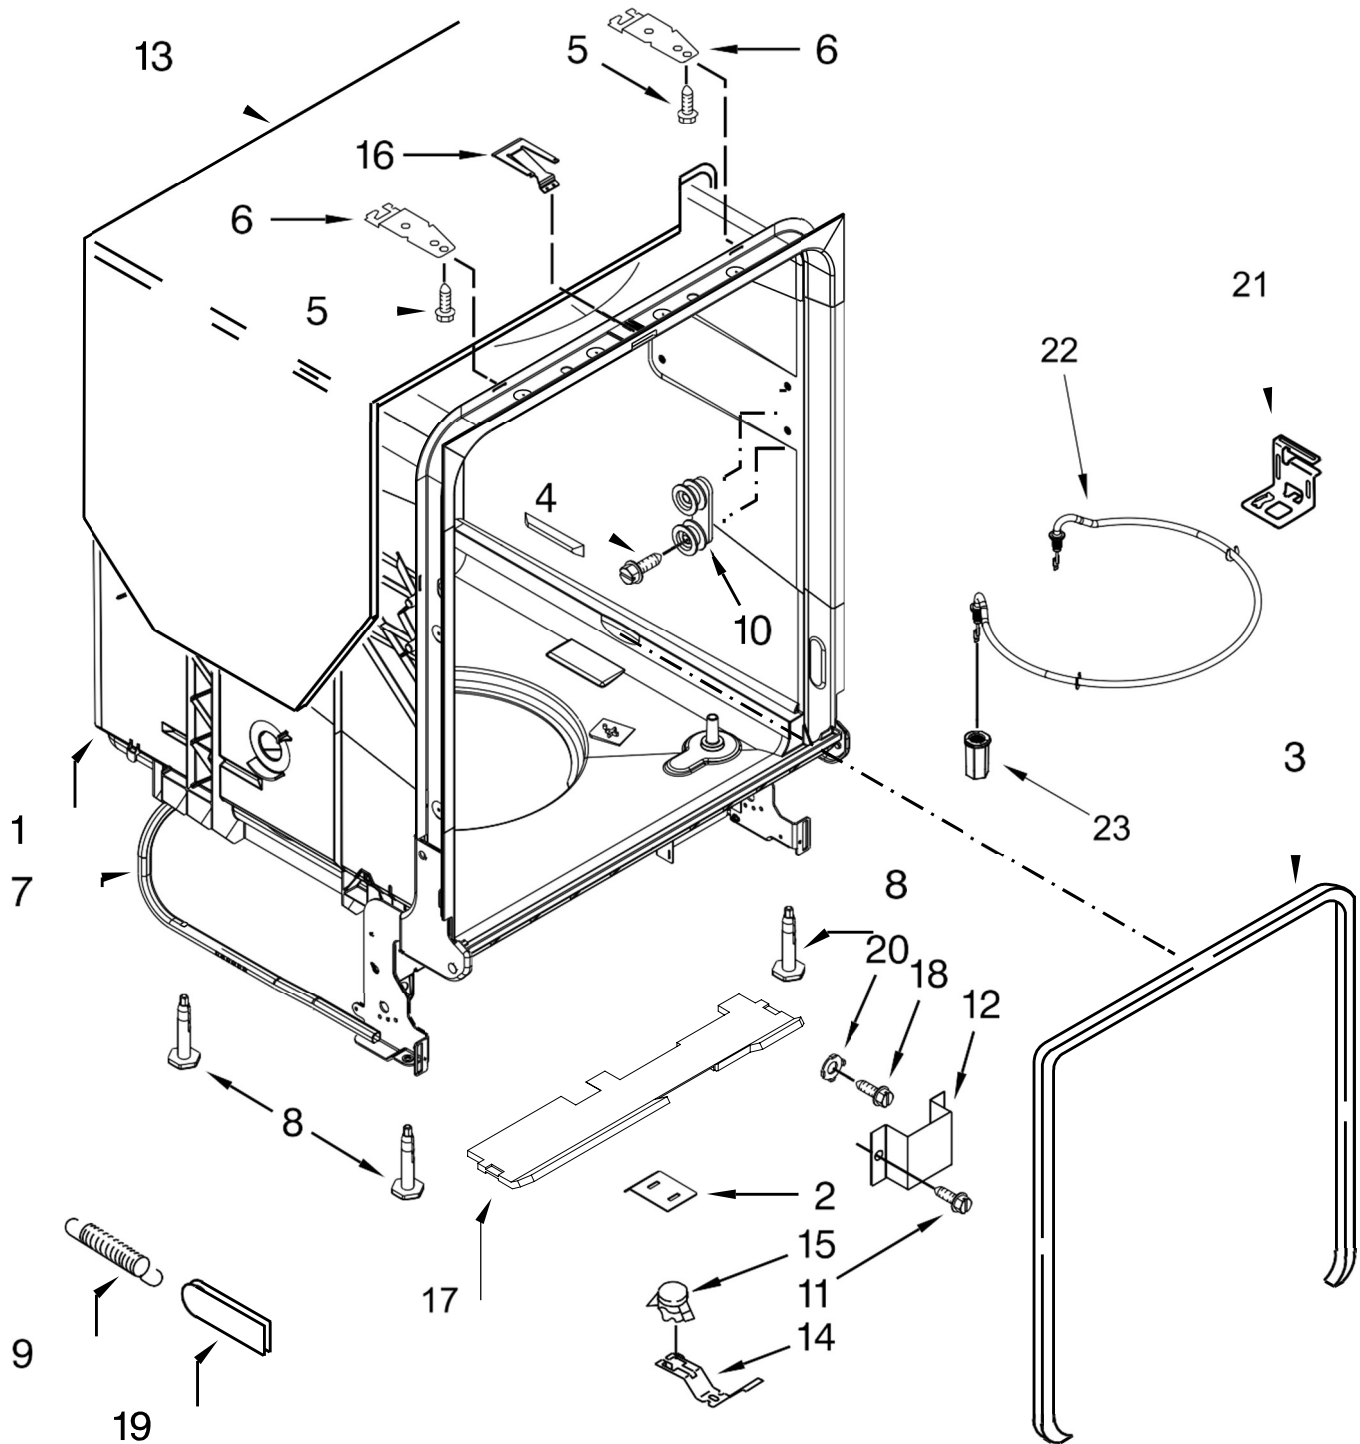

<u>Illus. No.</u>	<u>Part No.</u>	<u>Description</u>	<u>Illus. No.</u>	<u>Part No.</u>	<u>Description</u>	<u>Illus. No.</u>	<u>Part No.</u>	<u>Description</u>
1	W10349289	Tub Assembly (Includes Heater Assembly)	11	3400892	Screw	21	W10732961	Bracket, Heater Support
2	W10321574	Shield, Thermostat	12	8268991	Cover, Terminal Box	22	W10441445	Heater Element Assembly
3	W10524469	Seal, Tub	13	W10866979	Shield, Tub Sound			(Includes Heater Washer & Nut)
4	W10341745	Screw	14	W10539489	Clip, Thermostat			
5	3307070	Screw	15	3371618	Thermostat			
6	8269145	Bracket, Undercounter	16	W10544004	Strike, Latch			NOTE: If heater element is removed, it must be replaced.
7	W10304231	Support, Bottom	17	W10819539	Sound Insulation, Bottom	23	W10477552	Nut, Heater Element
8	W10619352	Leveler, Leg	18	3400014	Screw, Grounding			
9	W10337934	Spring, Door Balance	19	8268990	Bushing, Door Spring			
10	8575897	Wheel Assembly	20	3378128	Washer, Pronged Cup