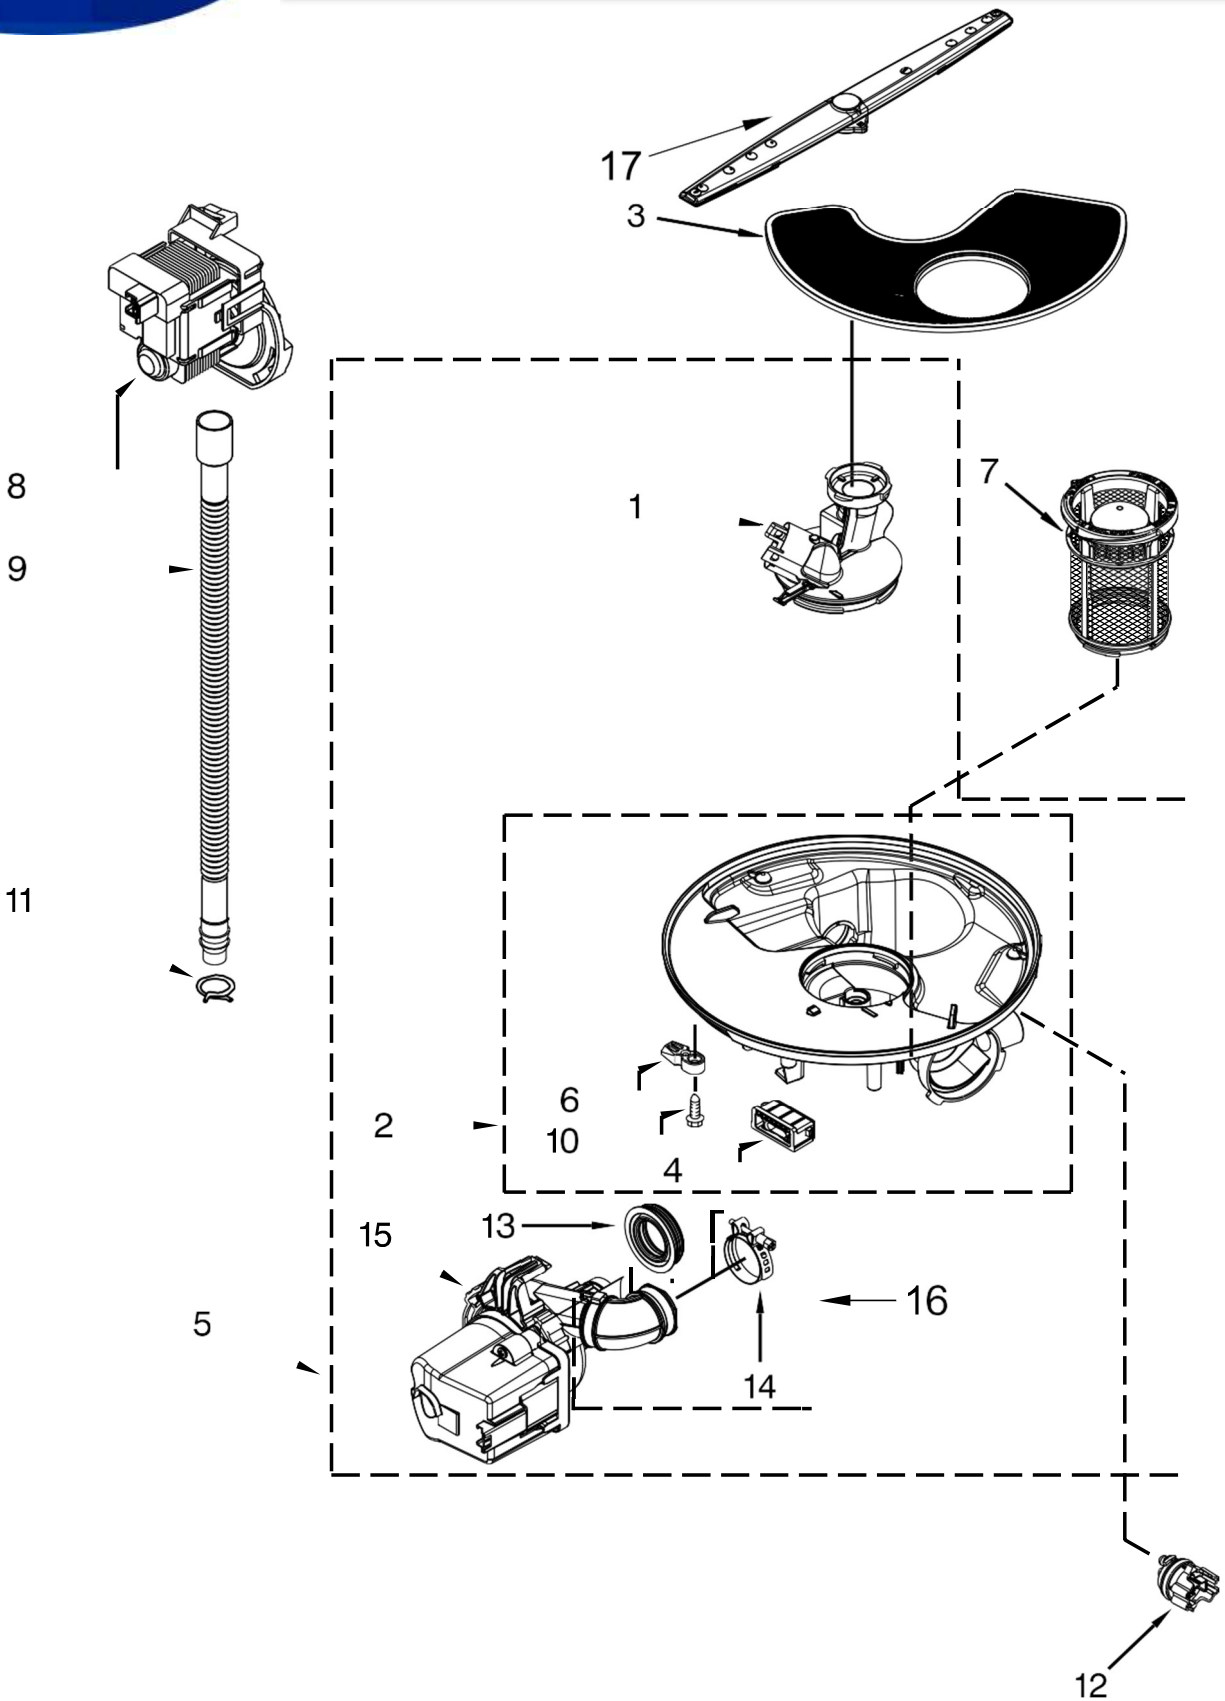

<u>Illus. No.</u>	<u>Part No.</u>	<u>Description</u>	<u>Illus. No.</u>	<u>Part No.</u>	<u>Description</u>	<u>Illus. No.</u>	<u>Part No.</u>	<u>Description</u>
1	W10349289	Tub Assembly (Includes Heater Assembly)	11	3400892	Screw	21	W10732961	Bracket, Heater Support
2	W10321574	Shield, Thermostat	12	8268991	Cover, Terminal Box	22	W10441445	Heater Element Assembly
3	W10524469	Seal, Tub	13	W10866979	Shield, Tub Sound			(Includes Heater Washer & Nut)
4	W10341745	Screw	14	W10539489	Clip, Thermostat			
5	3307070	Screw	15	3371618	Thermostat			
6	8269145	Bracket, Undercounter	16	W10544004	Strike, Latch			NOTE: If heater element is removed, it must be replaced.
7	W10304231	Support, Bottom	17	W10819539	Sound Insulation, Bottom	23	W10477552	Nut, Heater Element
8	W10619352	Leveler, Leg	18	3400014	Screw, Grounding			
9	W10337934	Spring, Door Balance	19	8268990	Bushing, Door Spring			
10	8575897	Wheel Assembly	20	3378128	Washer, Pronged Cup