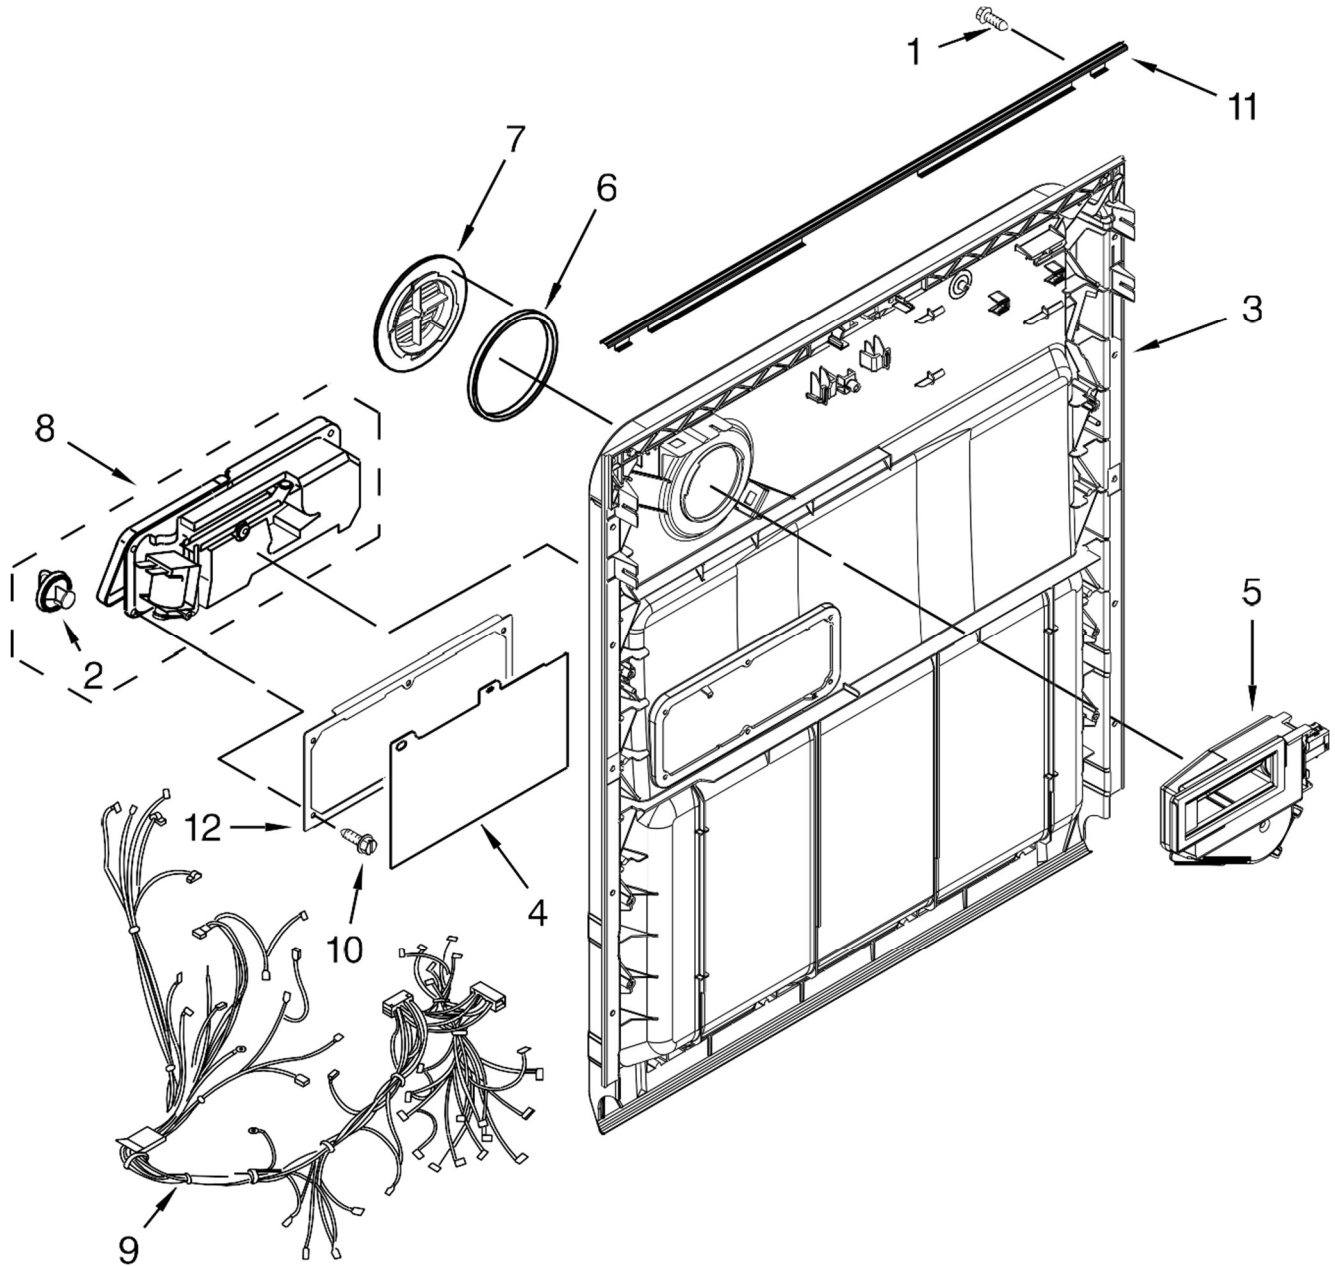

UNDERCOUNTER DISHWASHER

MODELS:

WDF520PADB9 (Black)

WDF520PADW9 (White)

WDF520PADM9 (Stainless)

LAVAVAJILLAS WDF520PADM9

<u>Illus. No.</u>	<u>Part No.</u>	<u>Description</u>	<u>Illus. No.</u>	<u>Part No.</u>	<u>Description</u>	<u>Illus. No.</u>	<u>Part No.</u>	<u>Description</u>
1		Literature Parts	4		Panel, Front (Includes Nameplate)	6	W10884775	Badge
	W11380970	Energy Guide				7	W10519755	Insulation, Toe Panel
	W11384187	Owners Manual		W10629470	Black	8		Fastener
	W11266092	Tech Sheet		W10629471	White		W10503548	Black
2		Arm, Hinge		W10629473	Stainless		W10503549	White
	W10274922	Left Hand	5		Access Panel	9	8268961	Sleeve, Friction
	W10274921	Right Hand		W10369023	Black	10	489470	Screw
3	W10803537	Stiffener, Door		W10369025	White	11	W10315897	Insulation, Front Panel

<u>Illus. No.</u>	<u>Part No.</u>	<u>Description</u>	<u>Illus. No.</u>	<u>Part No.</u>	<u>Description</u>	<u>Illus. No.</u>	<u>Part No.</u>	<u>Description</u>
1		Console Assembly (Includes Insert)	4	W10629497	Light Pipe	11	W10629551	Tab, Control
	W10629482	Black	5	W11096645	Screw	12	3400061	Screw
	W10629483	White	6	W10629499	Button Tree			
	W10629485	Stainless	7	W10574864	Latch Assembly (Includes Switch)			
2	W10825638	Box, Connector	8	W10834738	Control, Electronic			
3		Handle Pocket	9	W10825369	Brace, Connector			
	W10629511	Black	10	W10485367	Clip, Panel			