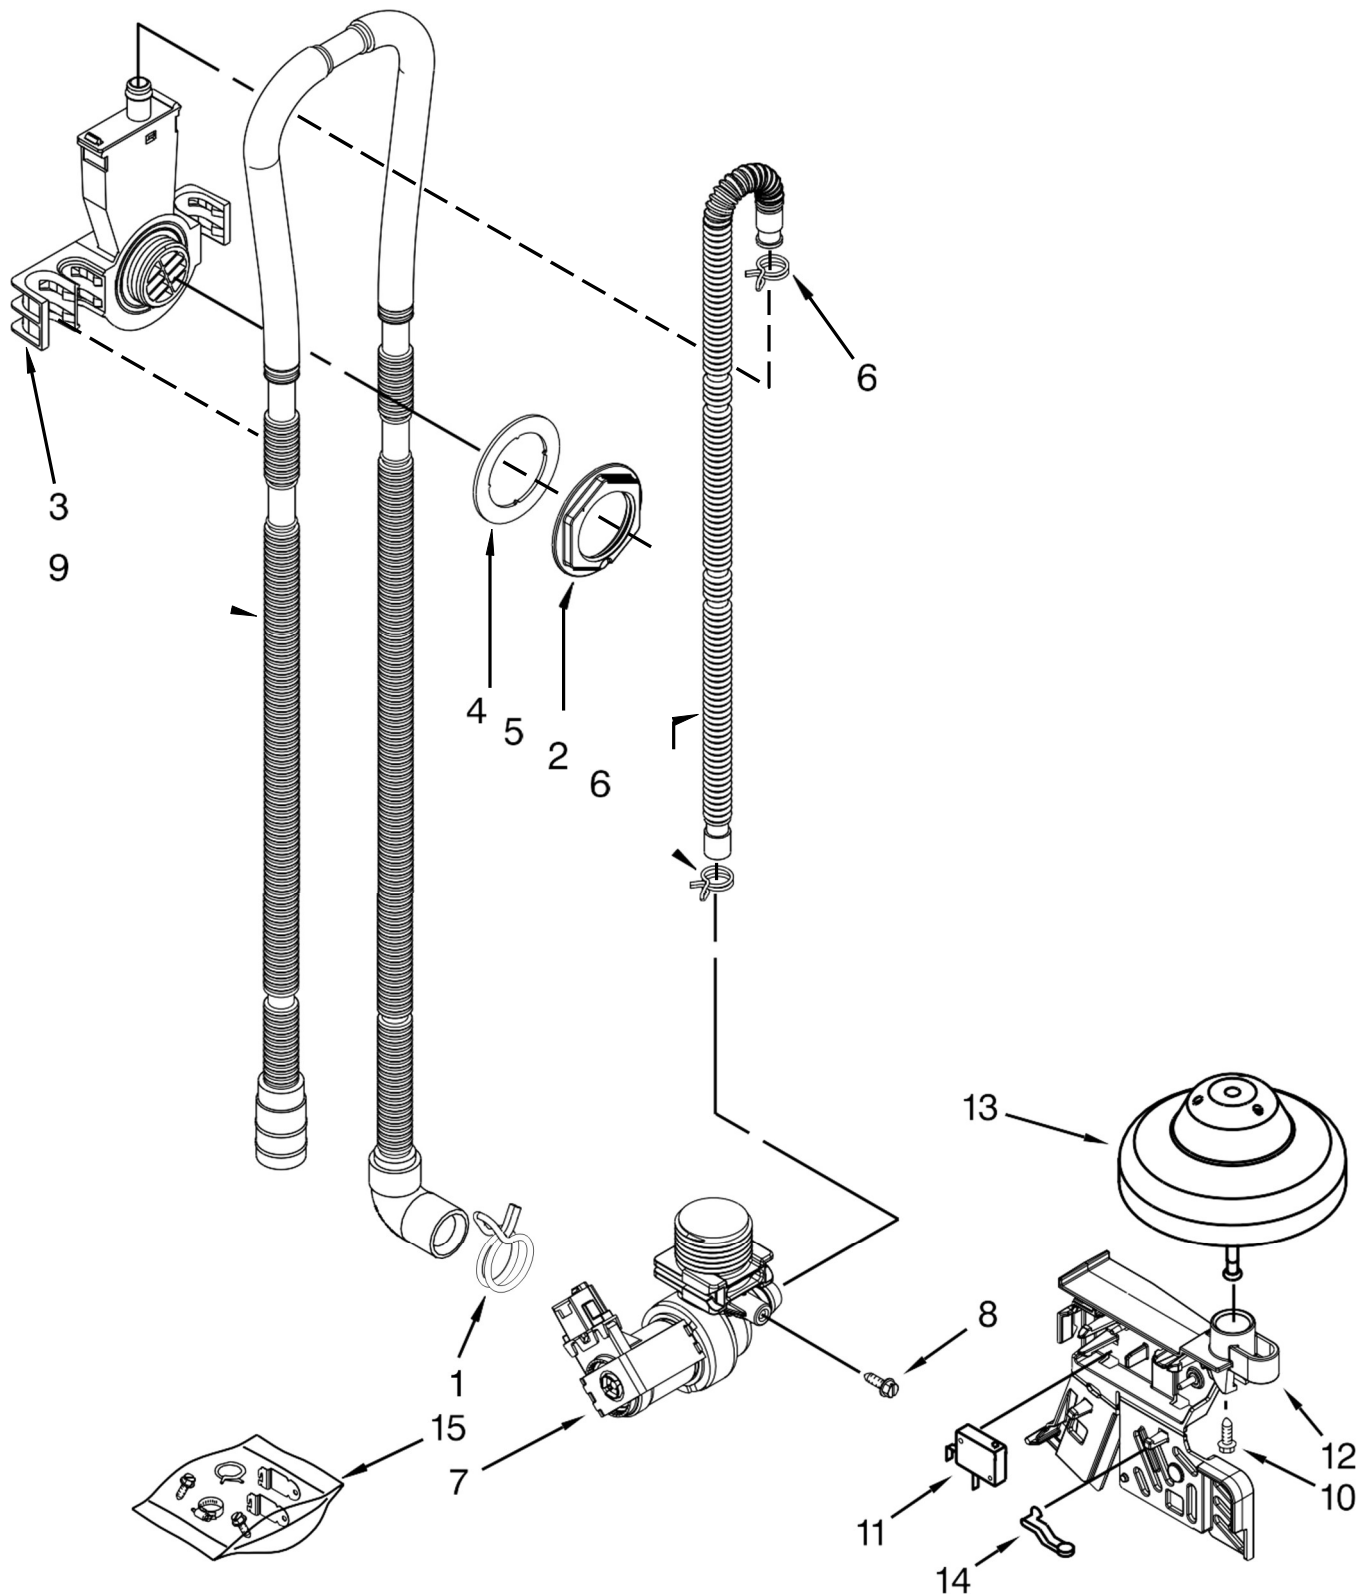

<u>Illus. No.</u>	<u>Part No.</u>	<u>Description</u>
1	370445	Clamp, Hose
2	8531412	Hose
3	W10195536	Inlet, Water (Also Order Item 4)
4	8531323	Gasket
5	W10508676	Nut, Inlet (Also Order Item 4)

<u>Illus. No.</u>	<u>Part No.</u>	<u>Description</u>
6	371505	Clamp, Hose
7	W10327250	Fill Valve Assembly
8	304392	Screw
9	W10688890	Drain Loop with Check Valve Assembly
10	304231	Screw
11	W10195039	Switch, Overfill Control

<u>Illus. No.</u>	<u>Part No.</u>	<u>Description</u>
12	W10316267	Standpipe, Overfill
13	W10346525	Float & Retainer Assembly
14	W10195037	Lever, Overfill Switch
15	W10292152	Miscellaneous Parts Bag (Contains 2 Screws, 2 Clamps, & 2 Brackets)