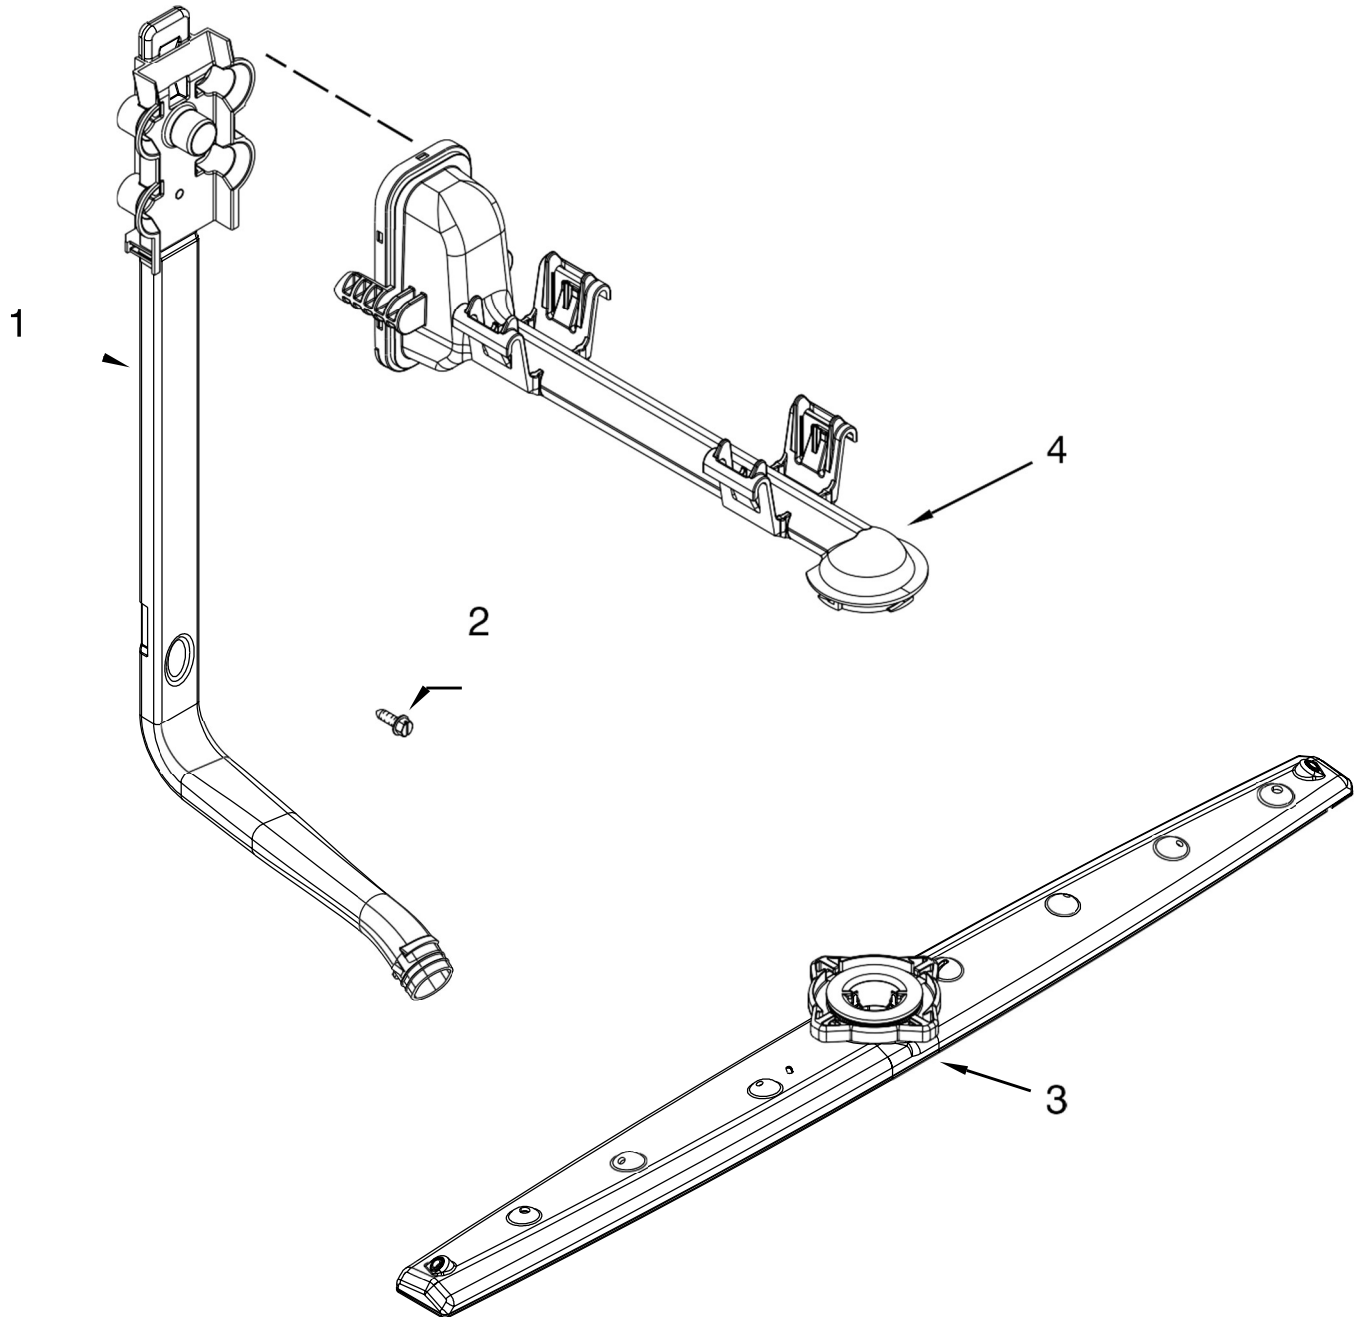

<u>Illus.</u> <u>No.</u>	<u>Part No.</u>	<u>Description</u>
1	W10671930	Feed Tube Assembly
2	W10165274	Screw

<u>Illus.</u> <u>No.</u>	<u>Part No.</u>	<u>Description</u>
3	W10317197	Sprayarm
4	W10340683	Manifold