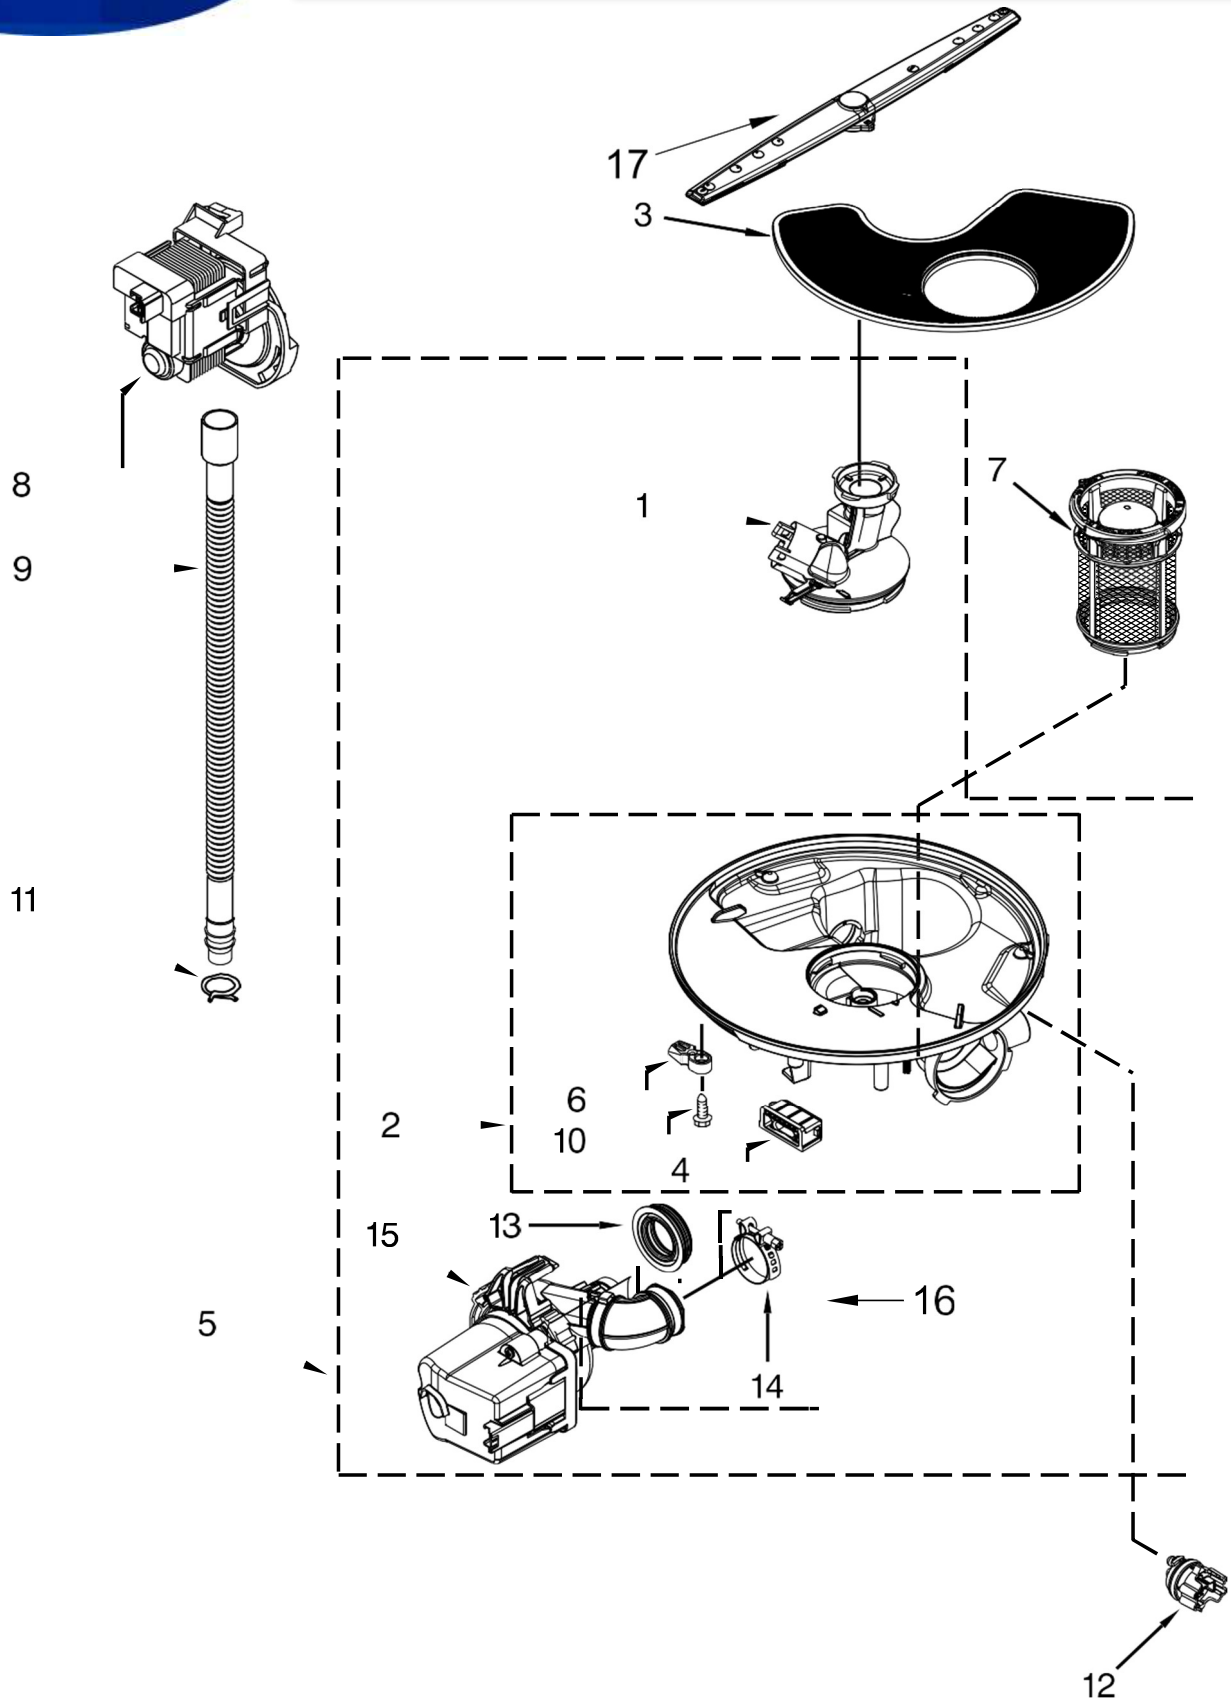

<u>Illus.</u> <u>No.</u>	<u>Part No.</u>	<u>Description</u>
1	W10455271	Cover, Outlet
2	W10482462	Sump With Seal (Also Order Items 13 & 16)
3	W10463906	Screen
4	W10195086	Motor, Isolator
5	W10482480	Sump & Motor Assembly
6	W10372113	Tab, Sump

<u>Illus.</u> <u>No.</u>	<u>Part No.</u>	<u>Description</u>
7	W10693534	Filter Cup Assembly
8	W10348269	Pump, Drain
9	8269144	Hose, Drain
10	W10348407	Screw
11	370445	Clamp, Hose
12	W10134017	Indicator, Optical Wash
13	W10538166	Grommet

<u>Illus.</u> <u>No.</u>	<u>Part No.</u>	<u>Description</u>
14	W10169167	Clamp, Hose
15	W10510666	Motor (Also Order Items 13 & 16)
16	W10445975	Hose Assembly (Includes 2 Clamps)
17	W10319027	Lower Sprayarm