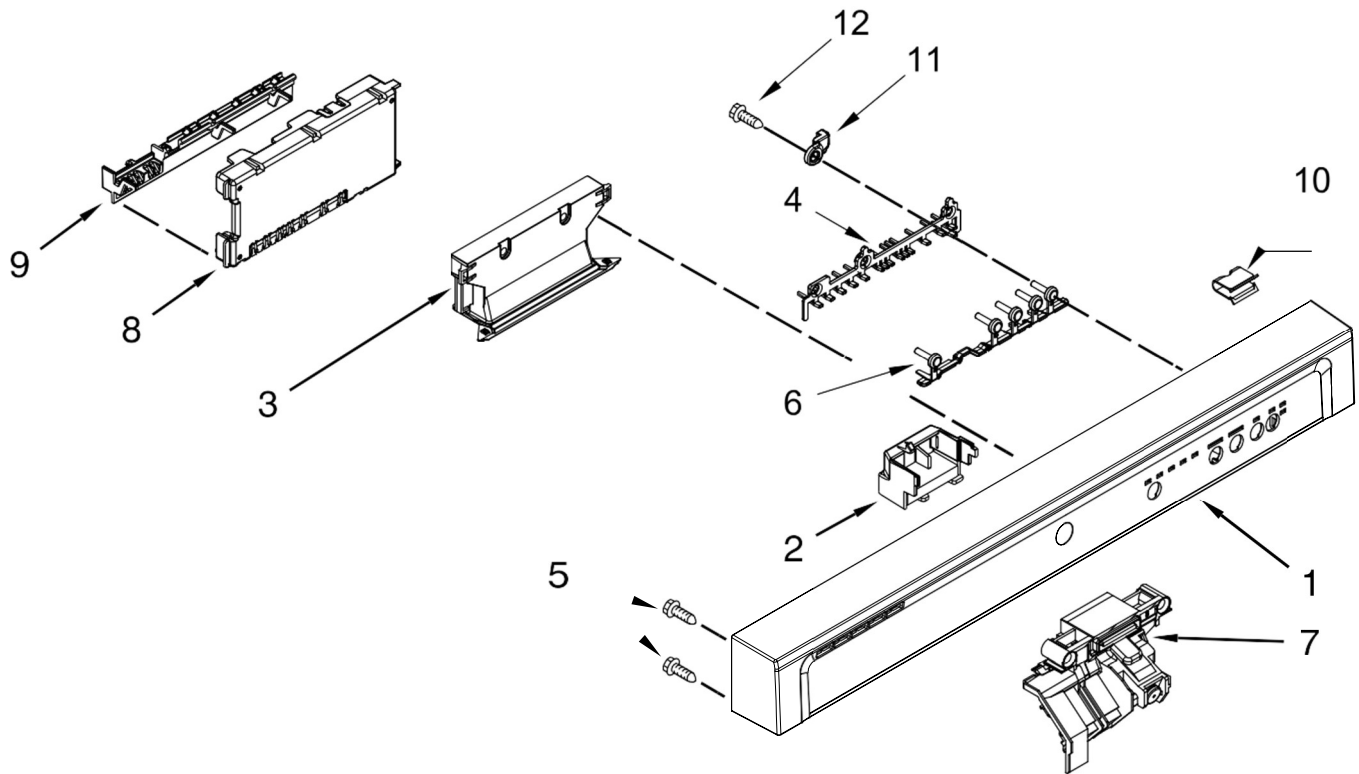

<u>Illus.</u> <u>No.</u>	<u>Part No.</u>	<u>Description</u>
1		Console Assembly (Includes Insert)
	W10629482	Black
	W10629483	White
	W10629485	Stainless
2	W10401190	Box, Connector
3		Handle Pocket
	W10629511	Black

<u>Illus.</u> <u>No.</u>	<u>Part No.</u>	<u>Description</u>
4	W10629497	Light Pipe
5	W10648588	Screw
6	W10629499	Button Tree
7	W10574864	Latch Assembly (Includes Switch)
8	W10650774	Control, Electronic
9	W10372484	Brace, Connector
10	W10692204	Clip, Panel

<u>Illus.</u> <u>No.</u>	<u>Part No.</u>	<u>Description</u>
11	W10629551	Tab, Control
12	3400061	Screw