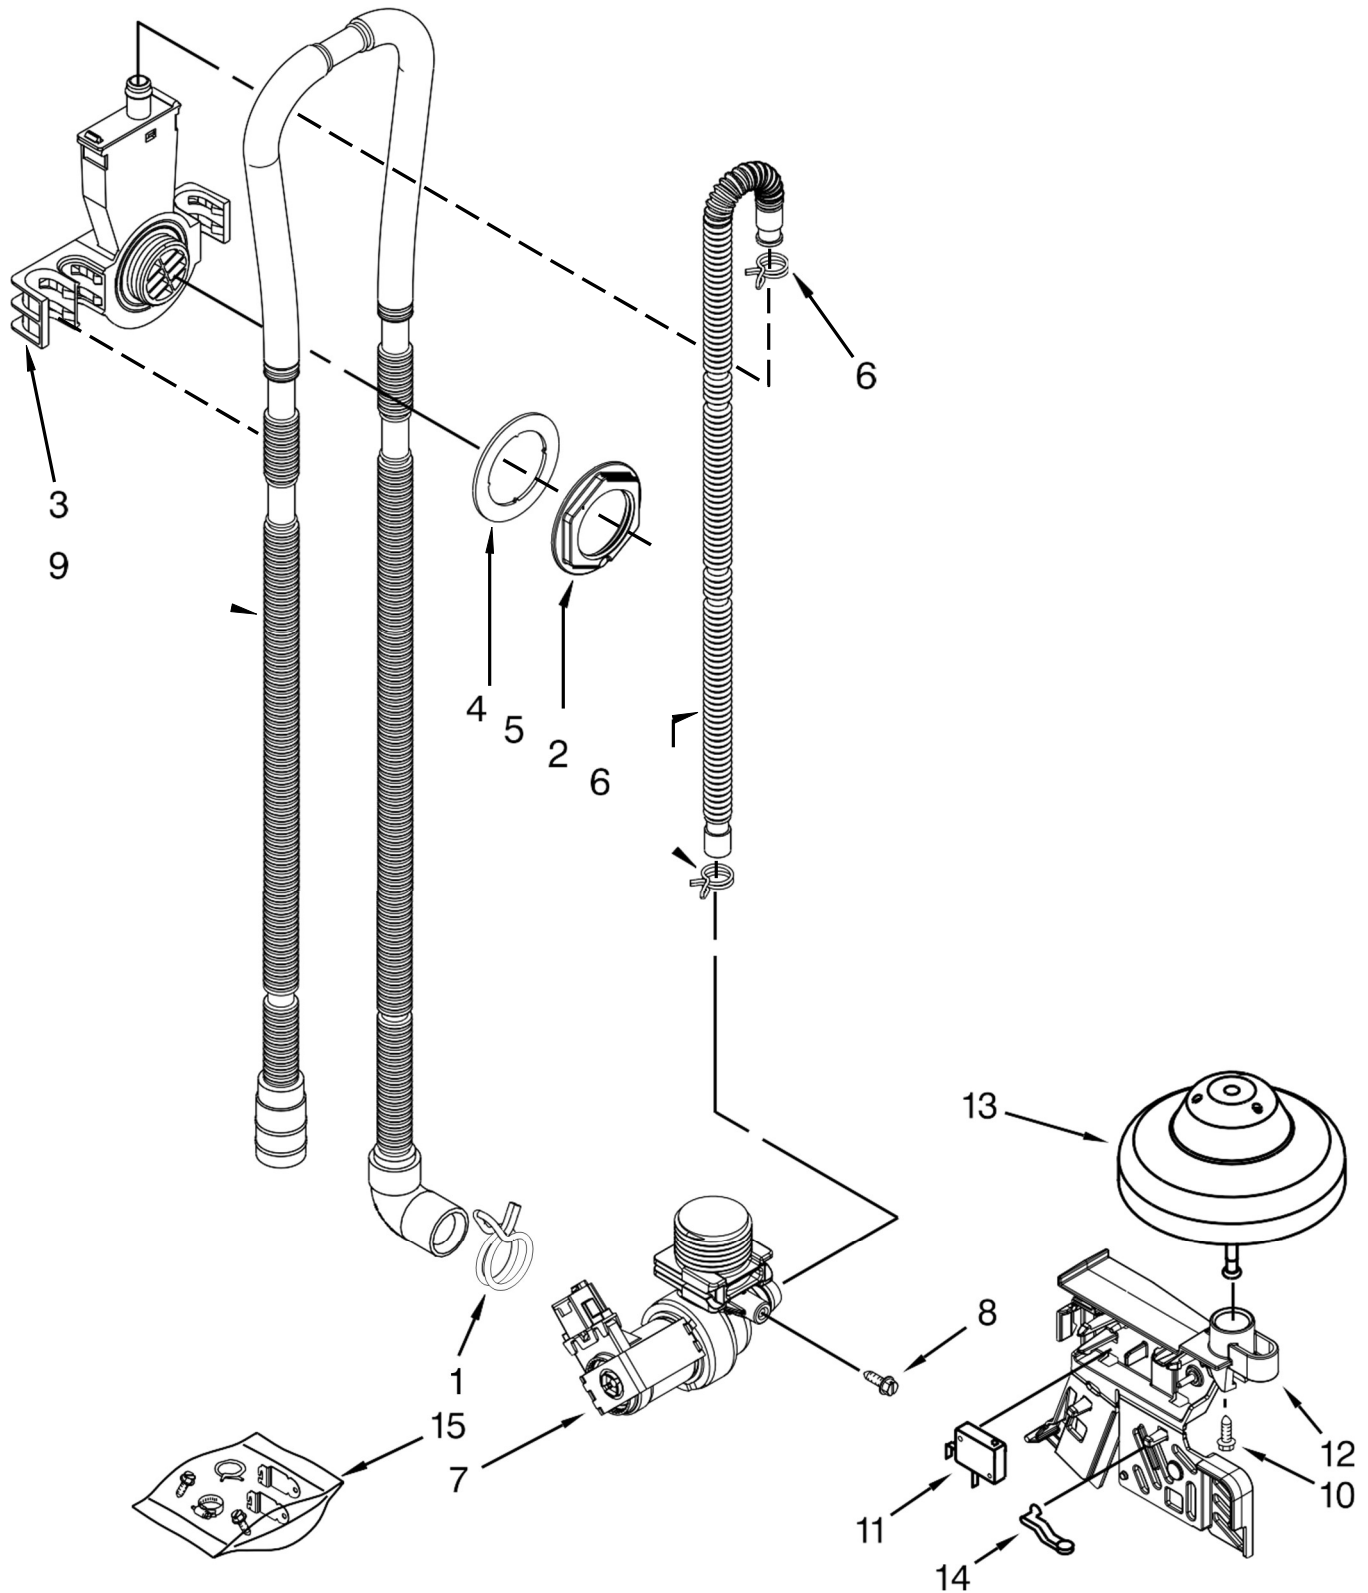

Illus.

No.	Part No.	Description
11	W10629551	Tab, Control
12	3400061	Screw

LAVAVAJILLAS WDF520PADW2

Illus.

No. Part No. Description

- 1 W10348413 Screw
- 2 W10524920 Cap, Rinse Aid
- 3 W10713291 Inner Door Assembly
(Also Order Item 6)
- 4 W10482094 Cover, Dispenser
- 5 W10329609 Vent Assembly
(Also Order Item 6)

Illus.

No. Part No. Description

- 6 8269259 Gasket, Vent
- 7 W10671924 Bezel, Vent
(Also Order Item 6)
- 8 W10671905 Dispenser Assembly
- 9 W10566921 Wiring Harness
- 10 W10177098 Screw

Illus.

No. Part No. Description

- 11 W10274923 Seal, Console/Door
- 12 W10462232 Bracket, Dispenser

Illus.

No.	Part No.	Description
1	370445	Clamp, Hose
2	8531412	Hose
3	W10195536	Inlet, Water (Also Order Item 4)
4	8531323	Gasket
5	W10508676	Nut, Inlet (Also Order Item 4)

Illus.

No.	Part No.	Description
6	371505	Clamp, Hose
7	W10327250	Fill Valve Assembly
8	304392	Screw
9	W10545278	Drain Loop with Check Valve Assembly
10	304231	Screw
11	W10195039	Switch, Overfill Control