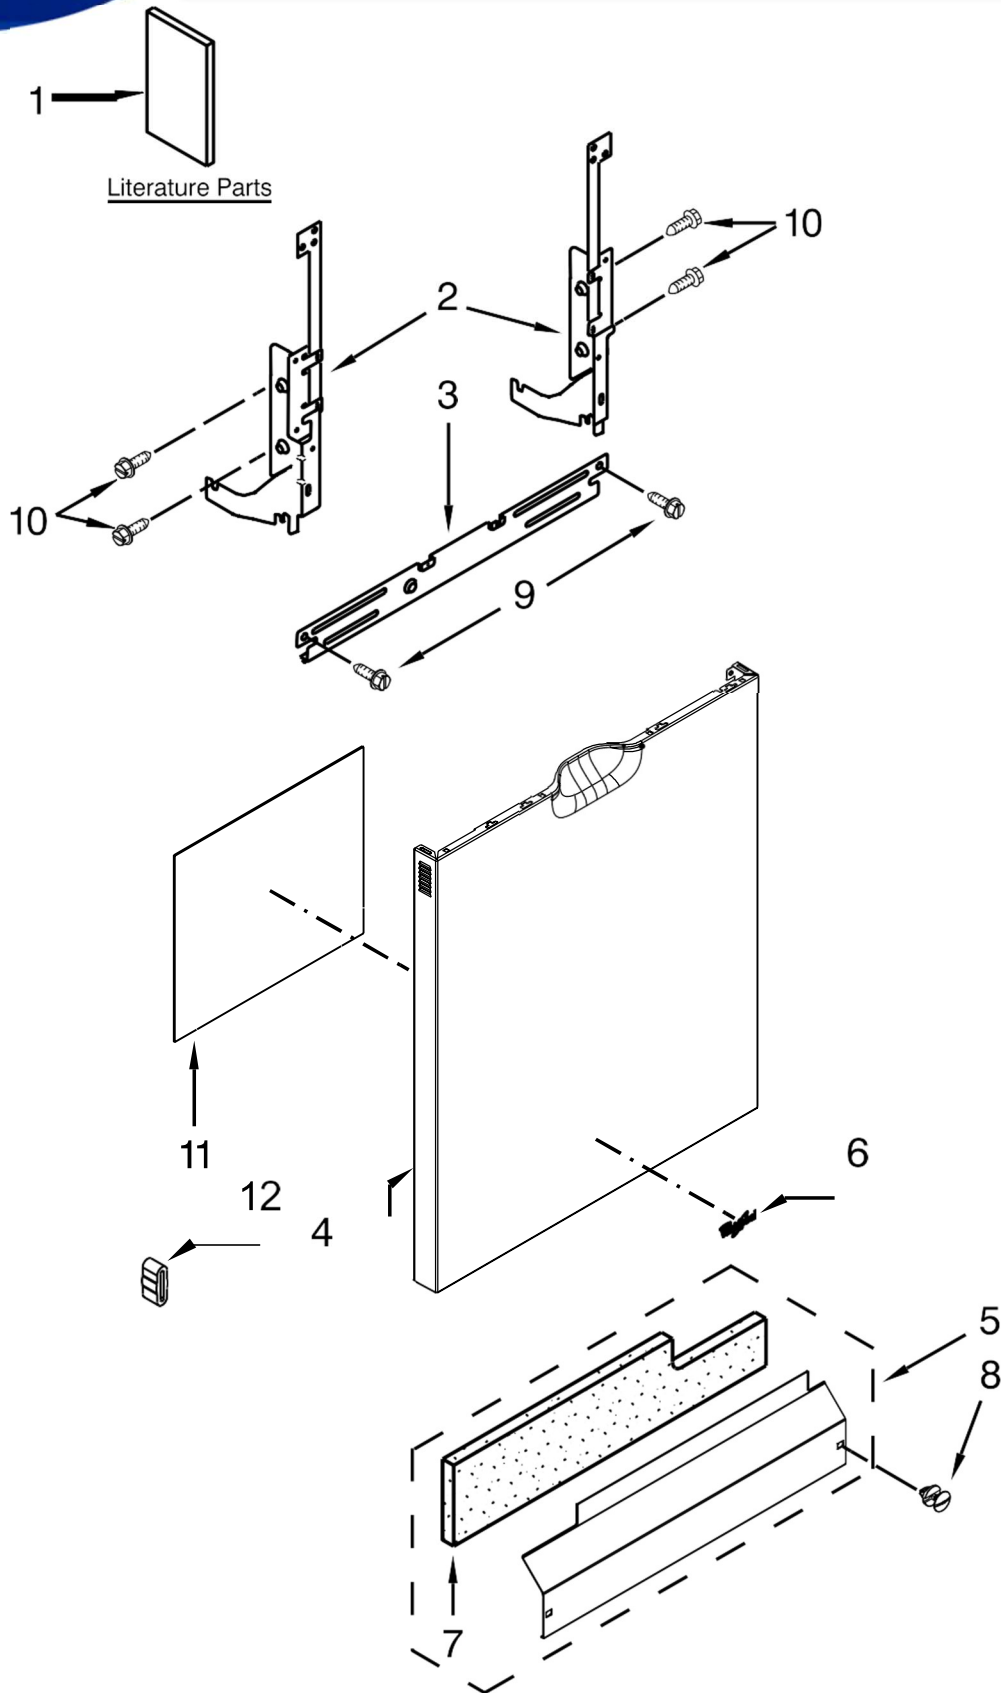

Illus.

<u>No.</u>	<u>Part No.</u>	<u>Description</u>
1		Literature Parts
	W10435040	Installation Instructions
	W10656410	Energy Guide
	W10717213	Use & Care Guide
	W10590887	Tech Sheet, English
	W10590888	Tech Sheet, French
2		Arm, Hinge
	W10274922	Left Hand
	W10274921	Right Hand
3	W10195120	Stiffener, Door

Illus.

<u>No.</u>	<u>Part No.</u>	<u>Description</u>
4		Panel, Front (Includes Nameplate)
	W10629470	Black
	W10629471	White
	W10629473	Stainless
5		Access Panel
	W10799402	Black
	W10799403	White
6		Nameplate
	W10393264	Grey
	W10387117	White
7	W10519755	Insulation, Toe Panel

Illus.

<u>No.</u>	<u>Part No.</u>	<u>Description</u>
8		Fastener
	W10503548	Black
	W10503549	White
9	304392	Screw
10	489470	Screw
11	W10620222	Insulation, Front Panel
12	8268961	Sleeve, Friction