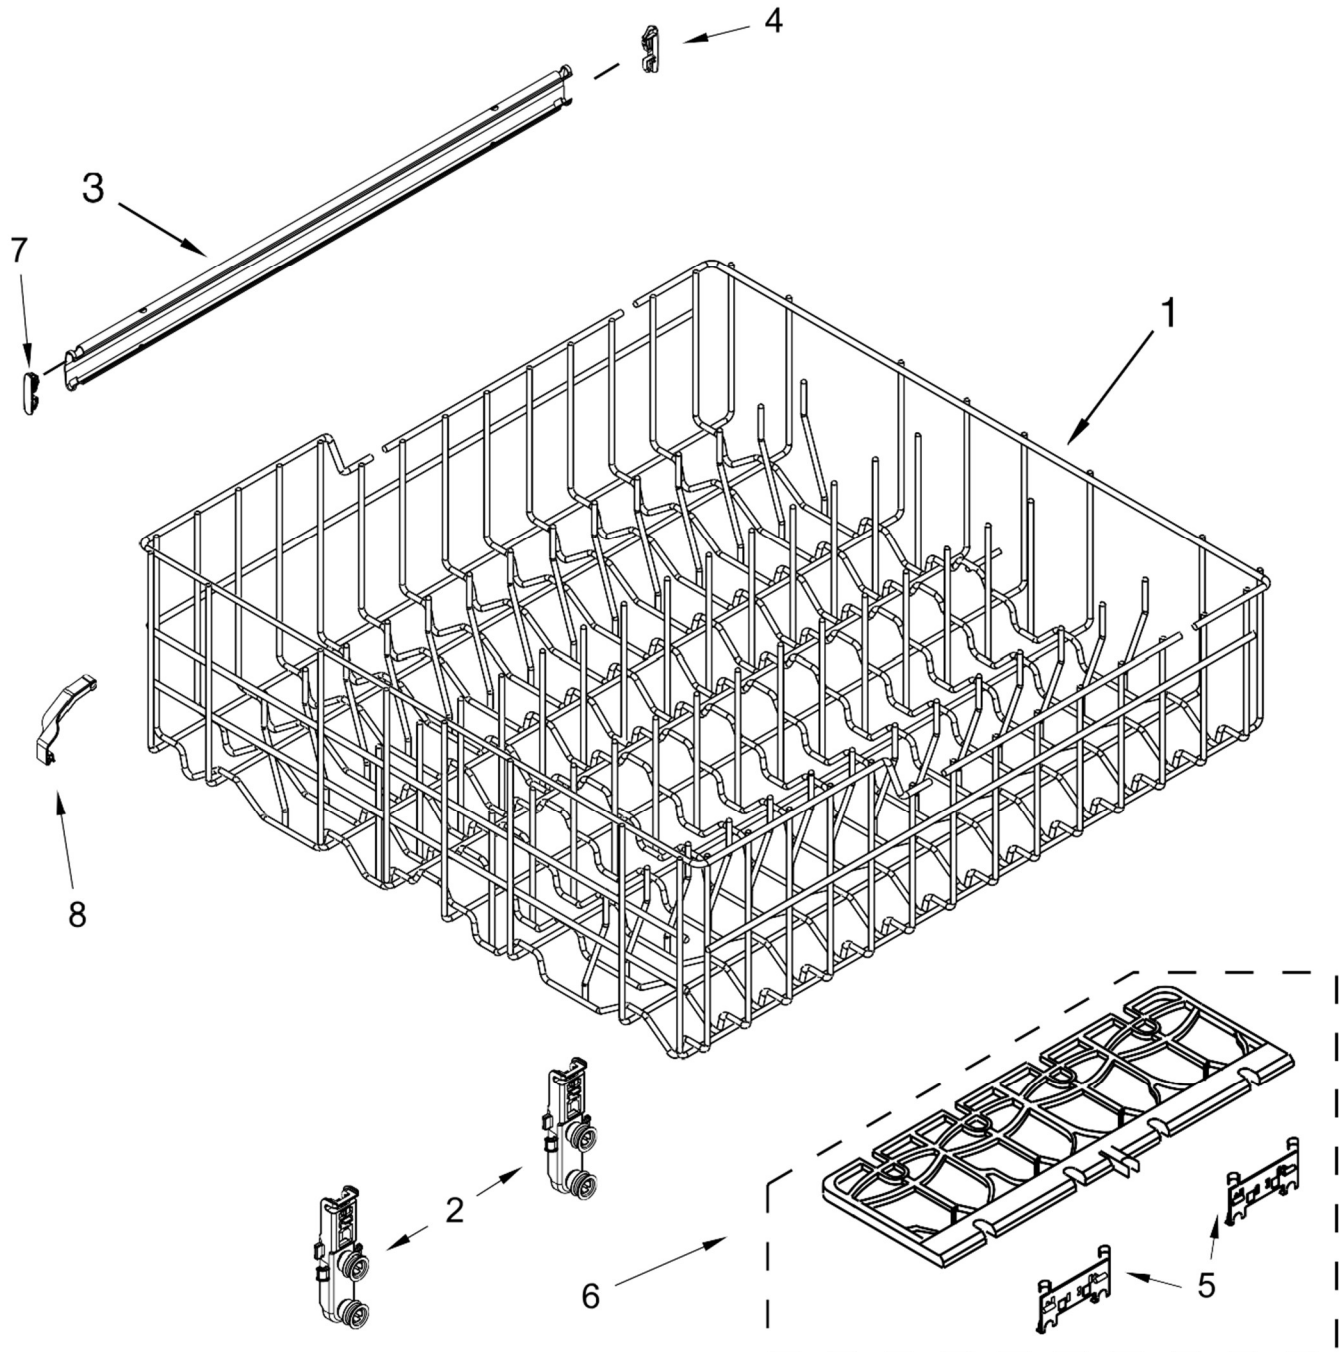

Illus.

<u>No.</u>	<u>Part No.</u>	<u>Description</u>
1	8539214	Dishrack, Upper
2	8268655	Mount, Wheel Assembly
3	3385089	Track, Dishrack

Illus.

<u>No.</u>	<u>Part No.</u>	<u>Description</u>
4	8565925	Stop, Track (Non-Removable)
5	8269736	Clip, Cupshelf
6	W10082805	Cupshelf, Assembly

Illus.

<u>No.</u>	<u>Part No.</u>	<u>Description</u>
7	W10082861	Stop, Track (Removable)
8	W10254690	Clip, Dispenser Guard