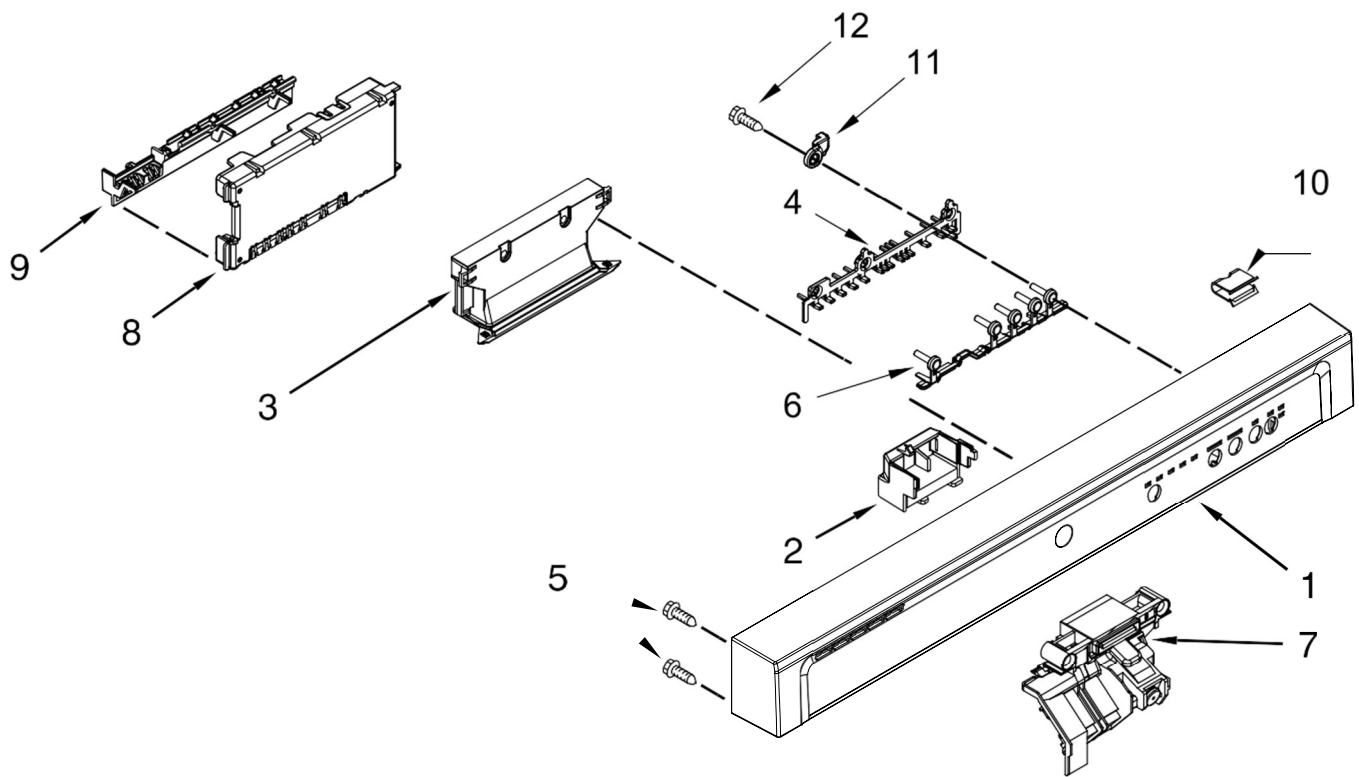

Illus.

No.	Part No.	Description
1		Console Assembly (Includes Insert)
	W10629482	Black
	W10629483	White
	W10629485	Stainless
2	W10756253	Box, Connector
3		Handle Pocket
	W10629511	Black

Illus.

No.	Part No.	Description
4	W10629497	Light Pipe
5	W10648588	Screw
6	W10629499	Button Tree
7	W10574864	Latch Assembly (Includes Switch)
	W10756240	Control, Electronic
8		
9	W10372484	Brace, Connector
10	W10485367	Clip, Panel

Illus.

No.	Part No.	Description
11	W10629551	Tab, Control
12	3400061	Screw