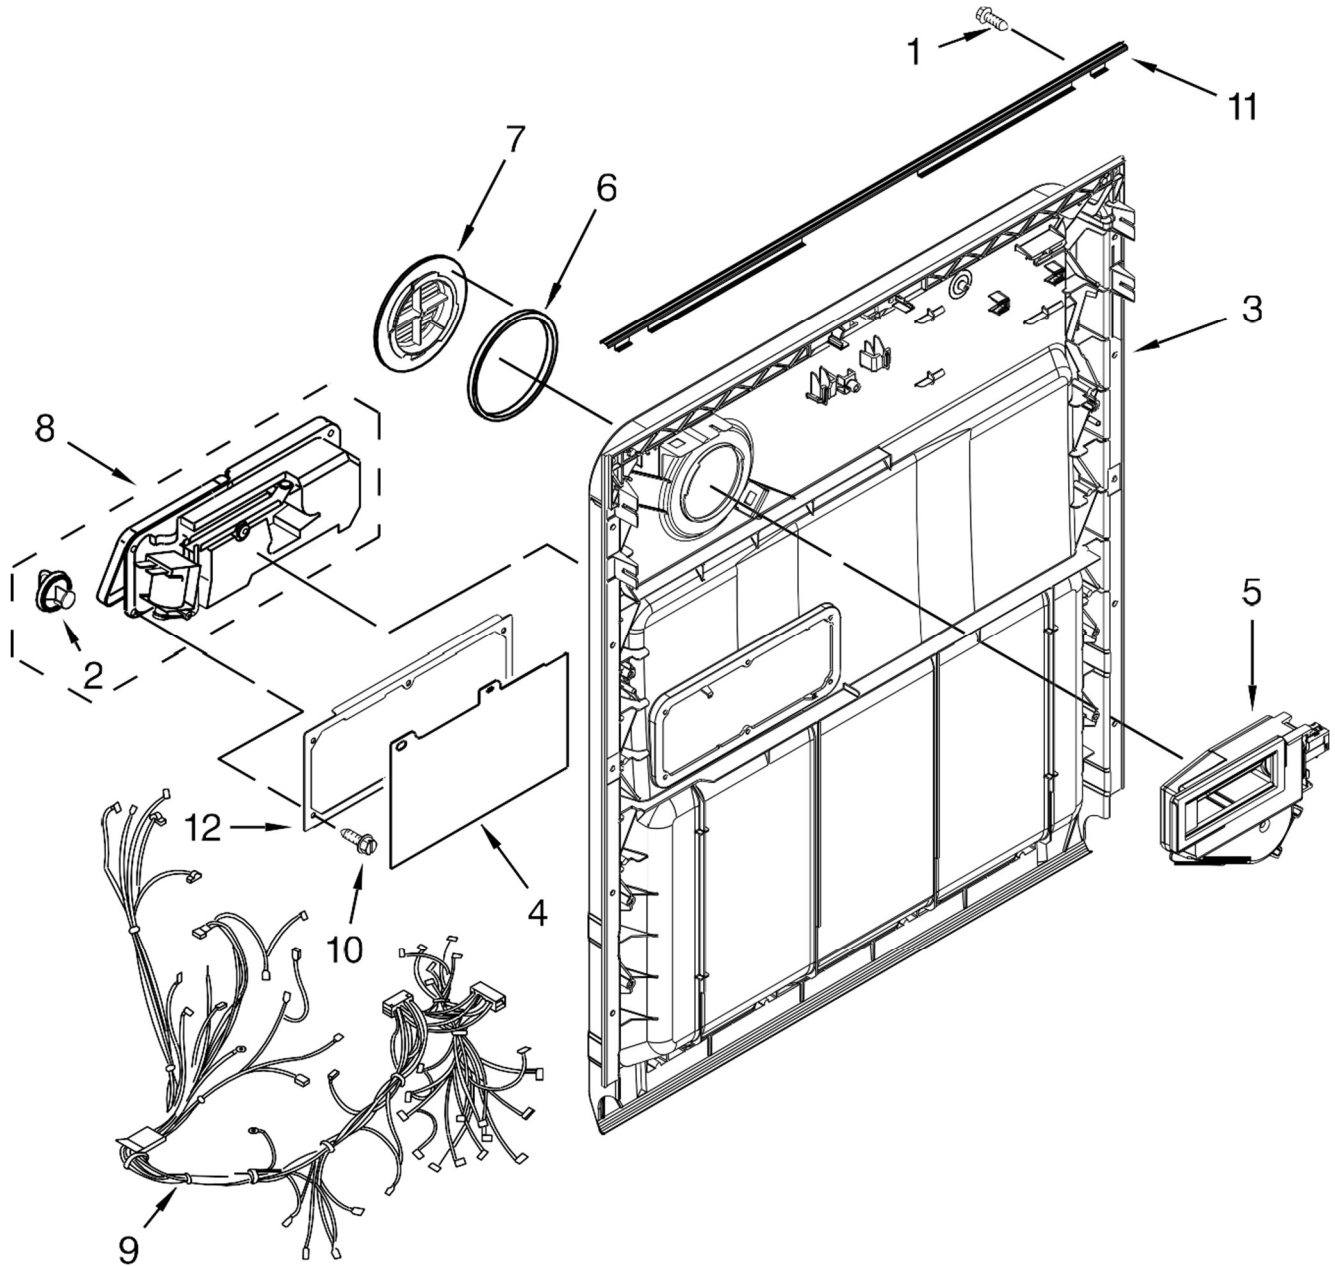

Illus.

<u>No.</u>	<u>Part No.</u>	<u>Description</u>
8		Fastener
	W10503548	Black
	W10503549	White
9	304392	Screw
10	489470	Screw
11	W10620222	Insulation, Front Panel
12	8268961	Sleeve, Friction

Illus.

No.	Part No.	Description
1		Console Assembly (Includes Insert)
	W10629482	Black
	W10629483	White
	W10629485	Stainless
2	W10756253	Box, Connector
3		Handle Pocket
	W10629511	Black

Illus.

No.	Part No.	Description
4	W10629497	Light Pipe
5	W10648588	Screw
6	W10629499	Button Tree
7	W10574864	Latch Assembly (Includes Switch)
	W10756240	Control, Electronic
8		
9	W10372484	Brace, Connector
10	W10485367	Clip, Panel

Illus.

No.	Part No.	Description
11	W10629551	Tab, Control
12	3400061	Screw

LAVAVAJILLAS WDF520PADW2

Illus.

No. Part No. Description

- 1 W10348413 Screw
- 2 W10524920 Cap, Rinse Aid
- 3 W10713291 Inner Door Assembly
(Also Order Item 6)
- 4 W10482094 Cover, Dispenser
- 5 W10329609 Vent Assembly
(Also Order Item 6)