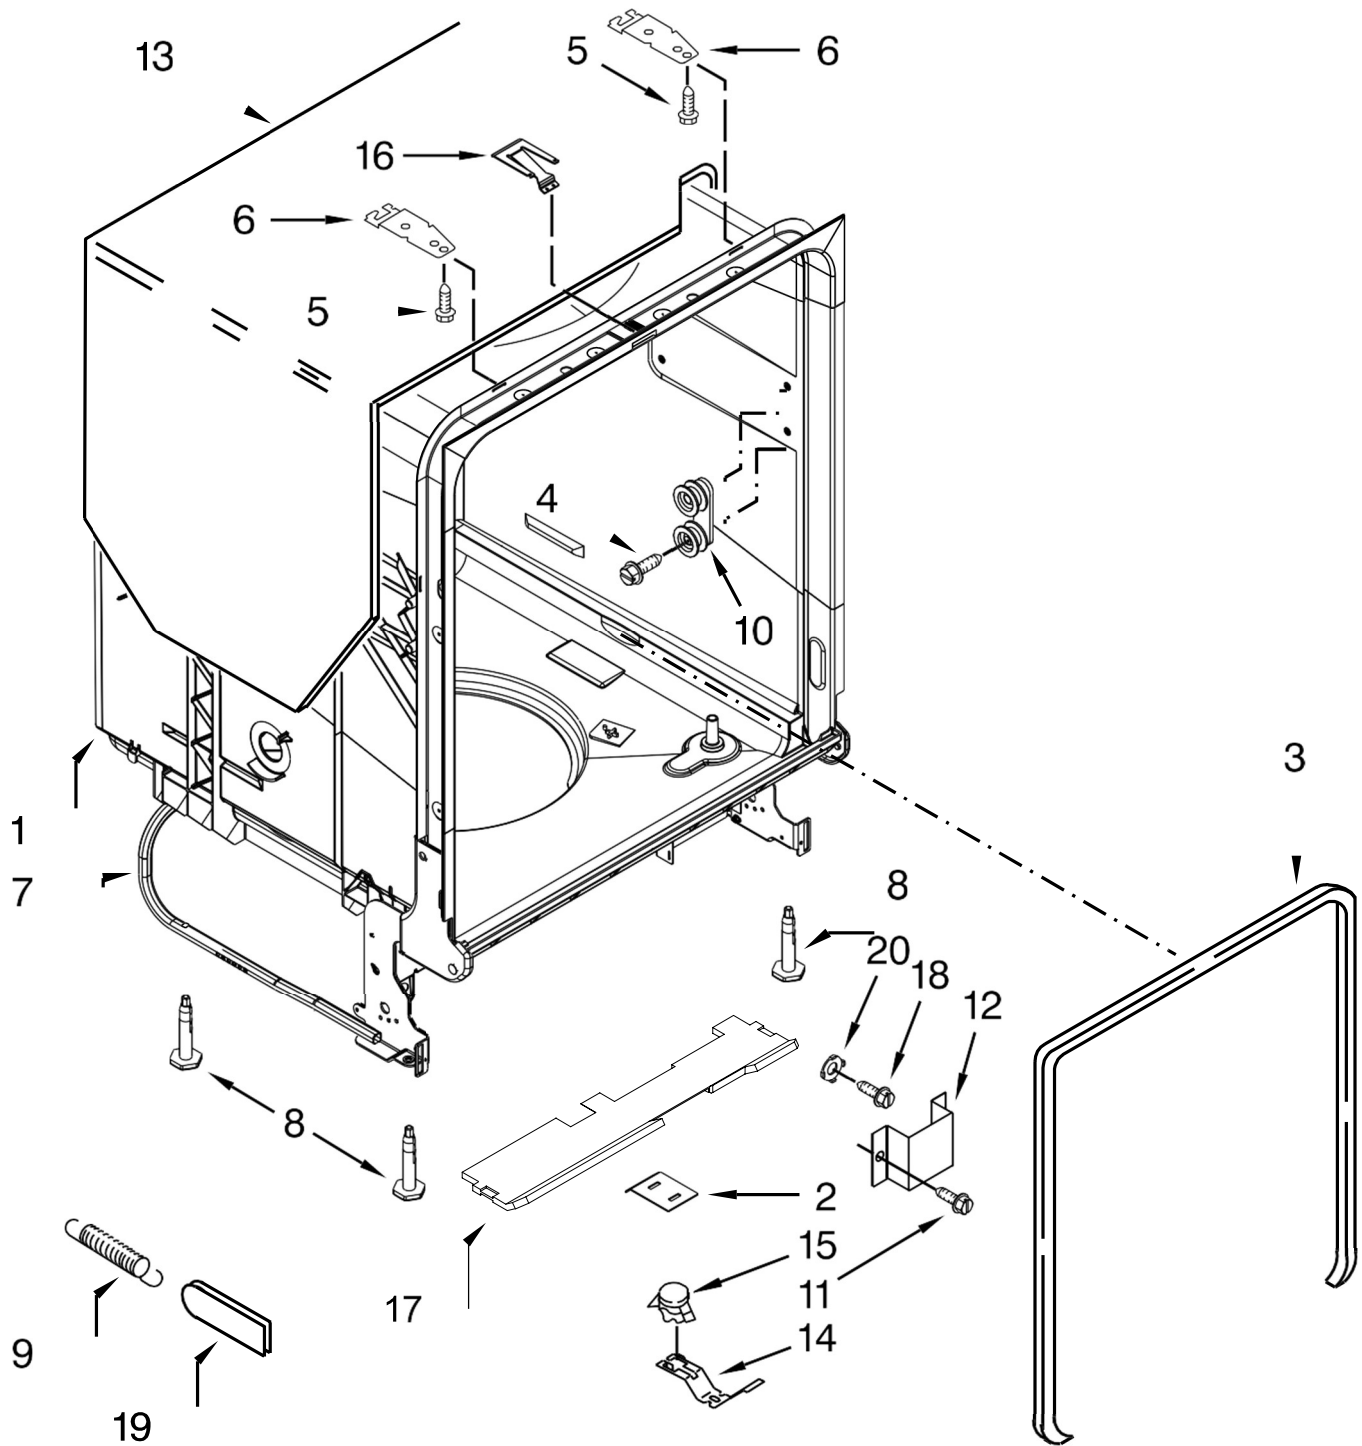

<u>Illus.</u>	<u>No.</u>	<u>Part No.</u>	<u>Description</u>	<u>Illus.</u>	<u>No.</u>	<u>Part No.</u>	<u>Description</u>	<u>Illus.</u>	<u>No.</u>	<u>Part No.</u>	<u>Description</u>
	1	W10349289	Tub Assembly (Includes Heater Assembly)	10	8575897	Wheel Assembly		19	8268990	Bushing, Door Spring	
2		W10321574	Shield, Thermostat	11	3400892	Screw		20	3378128	Washer, Pronged Cup	
3		W10524469	Seal, Tub	12	8268991	Cover, Terminal Box					
4		W10341745	Screw	13	W10380479	Shield, Tub Sound					
5		3367670	Screw	14	W10539489	Clip, Thermostat					
6		8269145	Bracket, Undercounter	15	3371618	Thermostat					
7		W10304231	Support, Bottom	16	W10544004	Strike, Latch					
8		W10619352	Leveler, Leg	17	W10746770	Sound Insulation, Bottom					
9		W10337934	Spring, Door Balance	18	3400014	Screw, Grounding