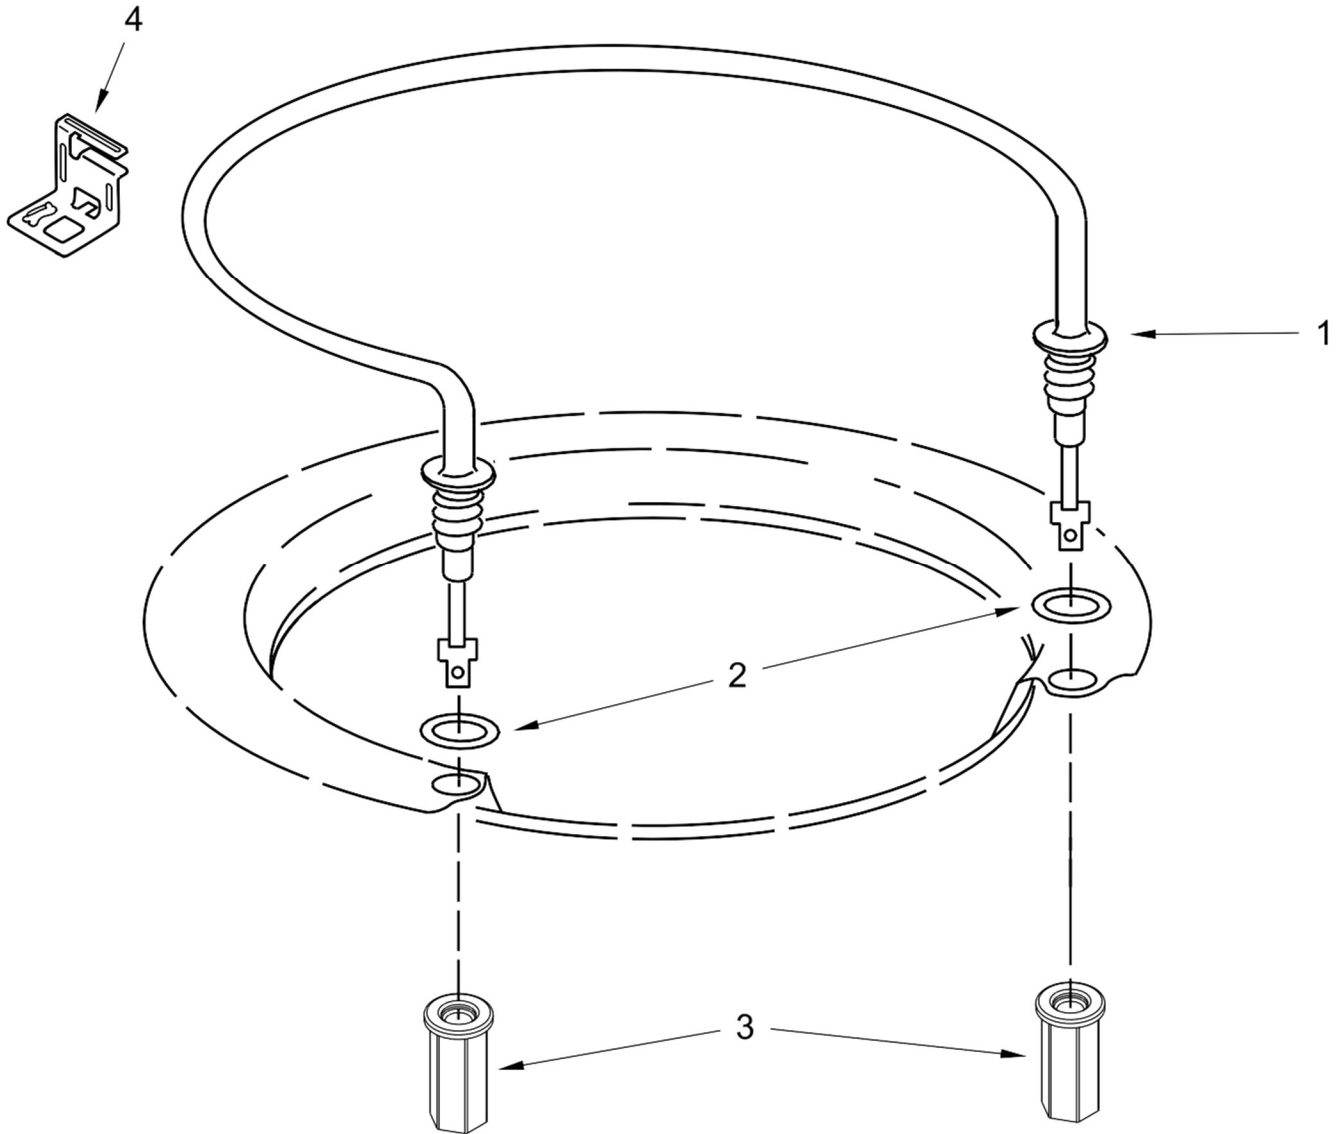

Illus.

No.	Part No.	Description
14	W10169167	Clamp, Hose
15	W10610147	Motor (Also Order Items 13 & 16)
16	W10445975	Hose Assembly (Includes 2 Clamps)
17	W10491331	Sprayarm

Illus.No. Part No. Description

- 1 W10671930 Feed Tube Assembly
- 2 W10165274 Screw

Illus.No. Part No. Description

- 3 W10317197 Sprayarm
- 4 W10323191 Manifold

Illus.

<u>No.</u>	<u>Part No.</u>	<u>Description</u>
1	W10441445	Heater Element Assembly (Includes Heater Washer & Nut)