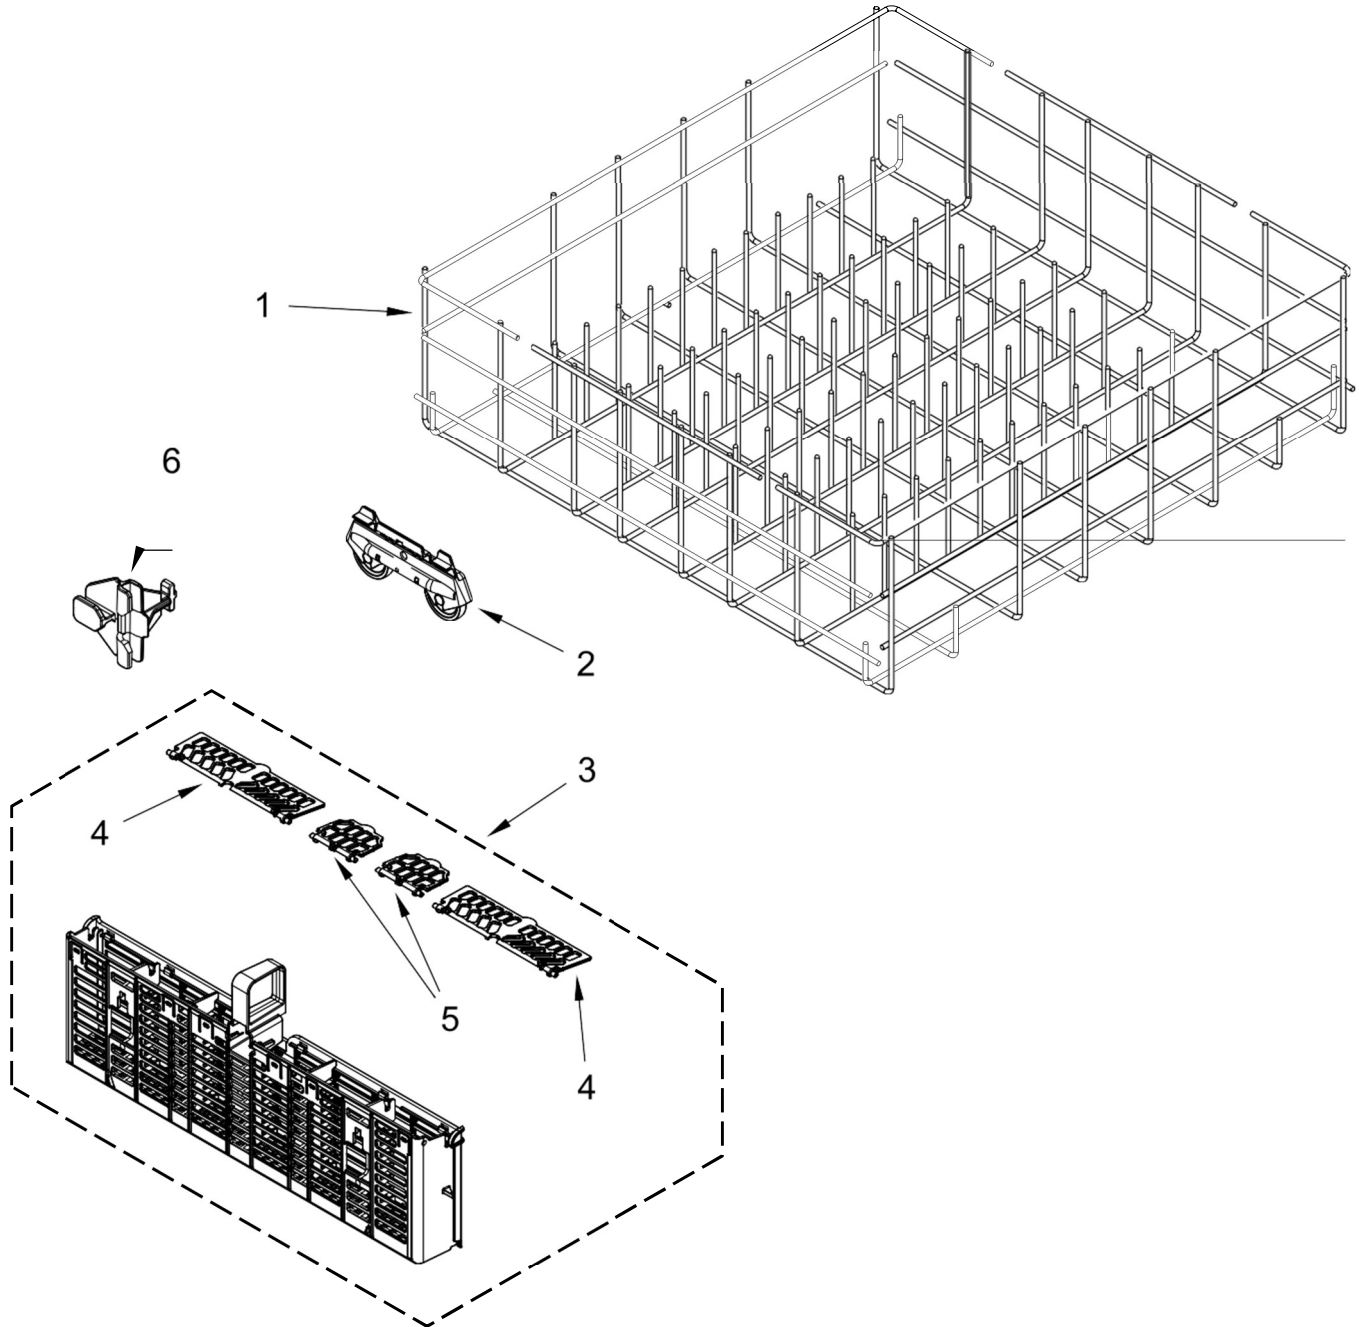

LAVAVAJILLAS WDF520PADW3

Illus.

No. Part No. Description

1	W10164198	Dishrack, Upper
2	8575281	Mount, Wheel Assembly
3	3385089	Track, Dishrack

Illus.

No. Part No. Description

4	8565925	Stop, Track (Non-Removable)	7
5	8268826	Clip, Cupshelf	8
6	8268828	Cupshelf, Small	

Illus.

No. Part No. Description

	W10082861	Stop, Track (Removable)	
	W10306228	Track, Spacer	

Illus.

<u>No.</u>	<u>Part No.</u>	<u>Description</u>
1	8539225	Dishrack, Lower
2	8268645	Wheel & Transport Assembly