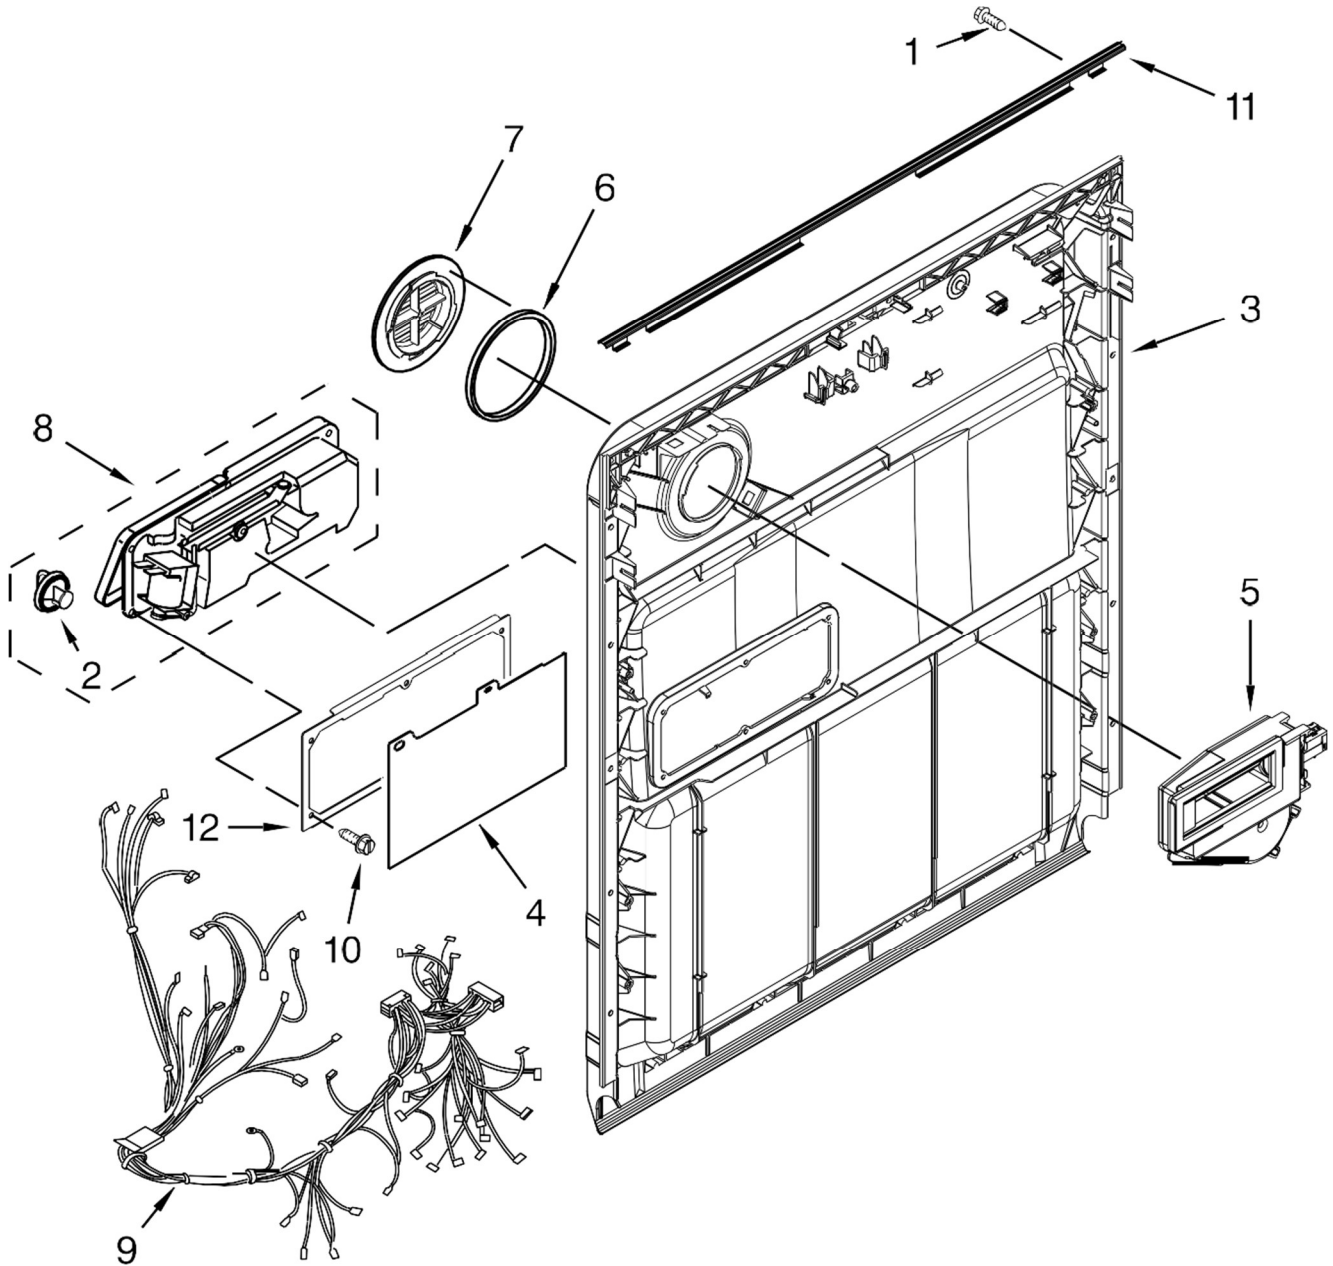

Illus.

No.	Part No.	Description
1		Console Assembly (Includes Insert)
	W10629482	Black
	W10629483	White
	W10629485	Stainless
2	W10756253	Box, Connector
3		Handle Pocket
	W10629511	Black

Illus.

No.	Part No.	Description
4	W10629497	Light Pipe
5	W10648588	Screw
6	W10629499	Button Tree
7	W10574864	Latch Assembly (Includes Switch)
	W10756240	Control, Electronic
8		
9	W10372484	Brace, Connector
10	W10485367	Clip, Panel

Illus.

No.	Part No.	Description
11	W10629551	Tab, Control
12	3400061	Screw