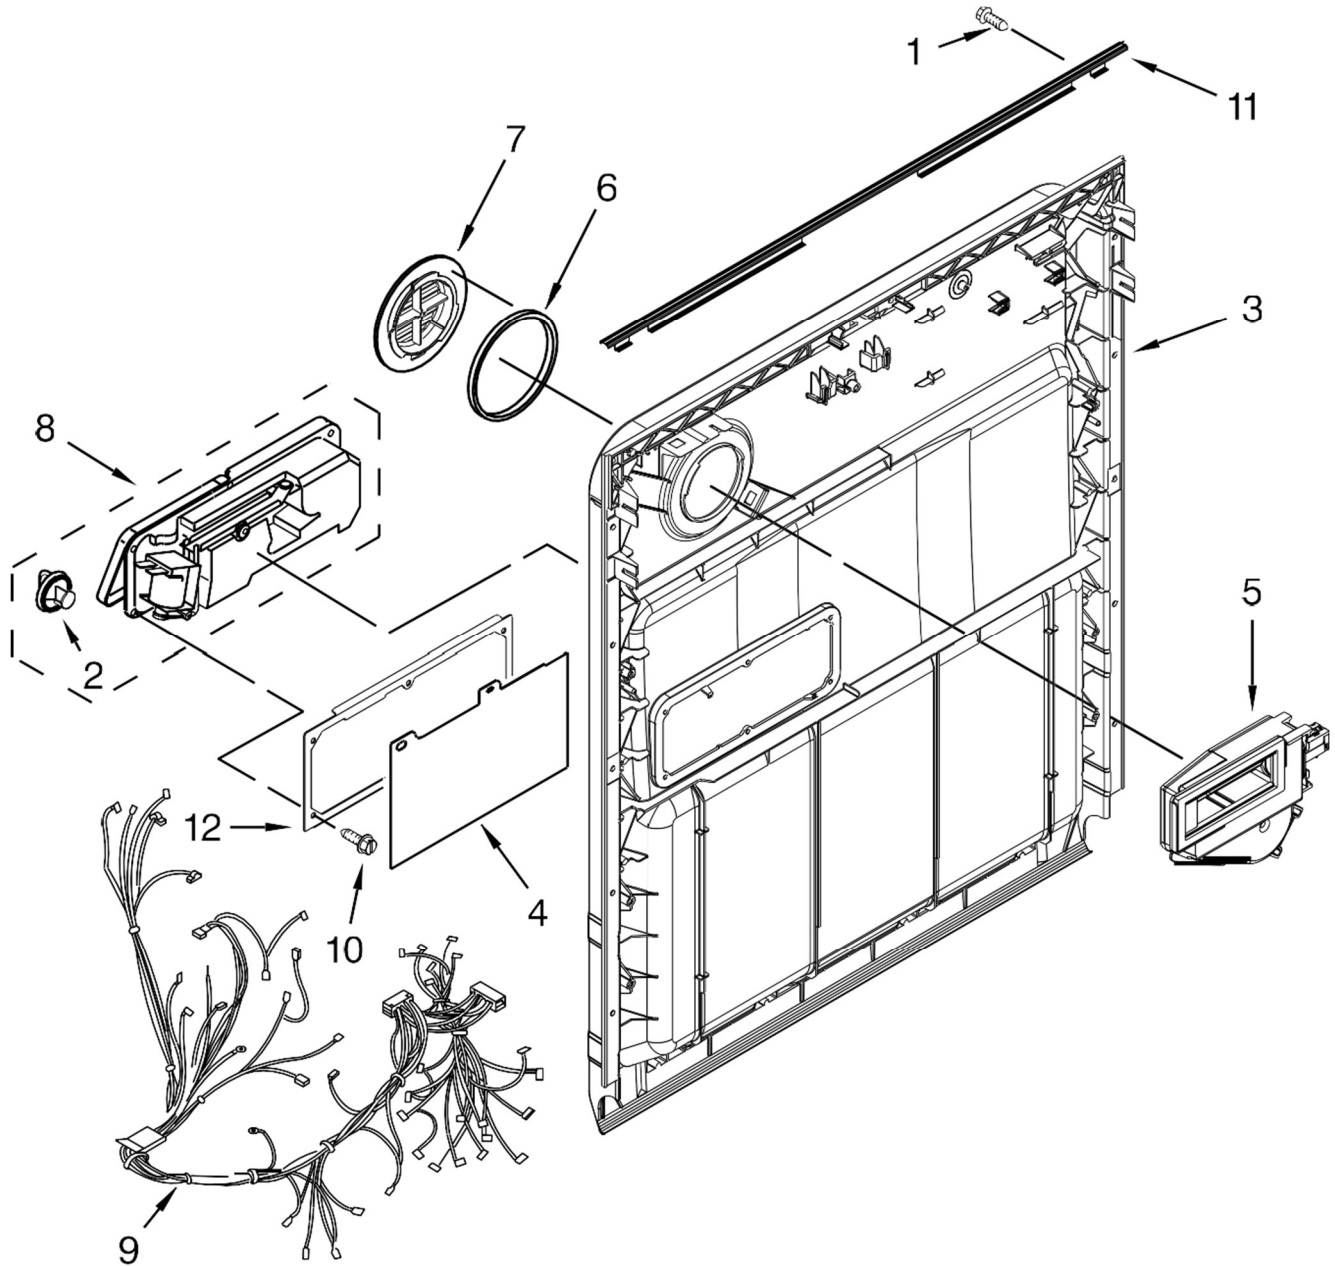

Illus.

<u>No.</u>	<u>Part No.</u>	<u>Description</u>
1		Console Assembly (Includes Insert)
	W10629482	Black
	W10629483	White
	W10629485	Stainless
2	W10756253	Box, Connector
3		Handle Pocket
	W10629511	Black

Illus.

<u>No.</u>	<u>Part No.</u>	<u>Description</u>
4	W10629497	Light Pipe
5	W10648588	Screw
6	W10629499	Button Tree
7	W10574864	Latch Assembly (Includes Switch)
	W10804131	Control, Electronic
8		
9	W10372484	Brace, Connector
10	W10485367	Clip, Panel

Illus.

<u>No.</u>	<u>Part No.</u>	<u>Description</u>
11	W10629551	Tab, Control
12	3400061	Screw