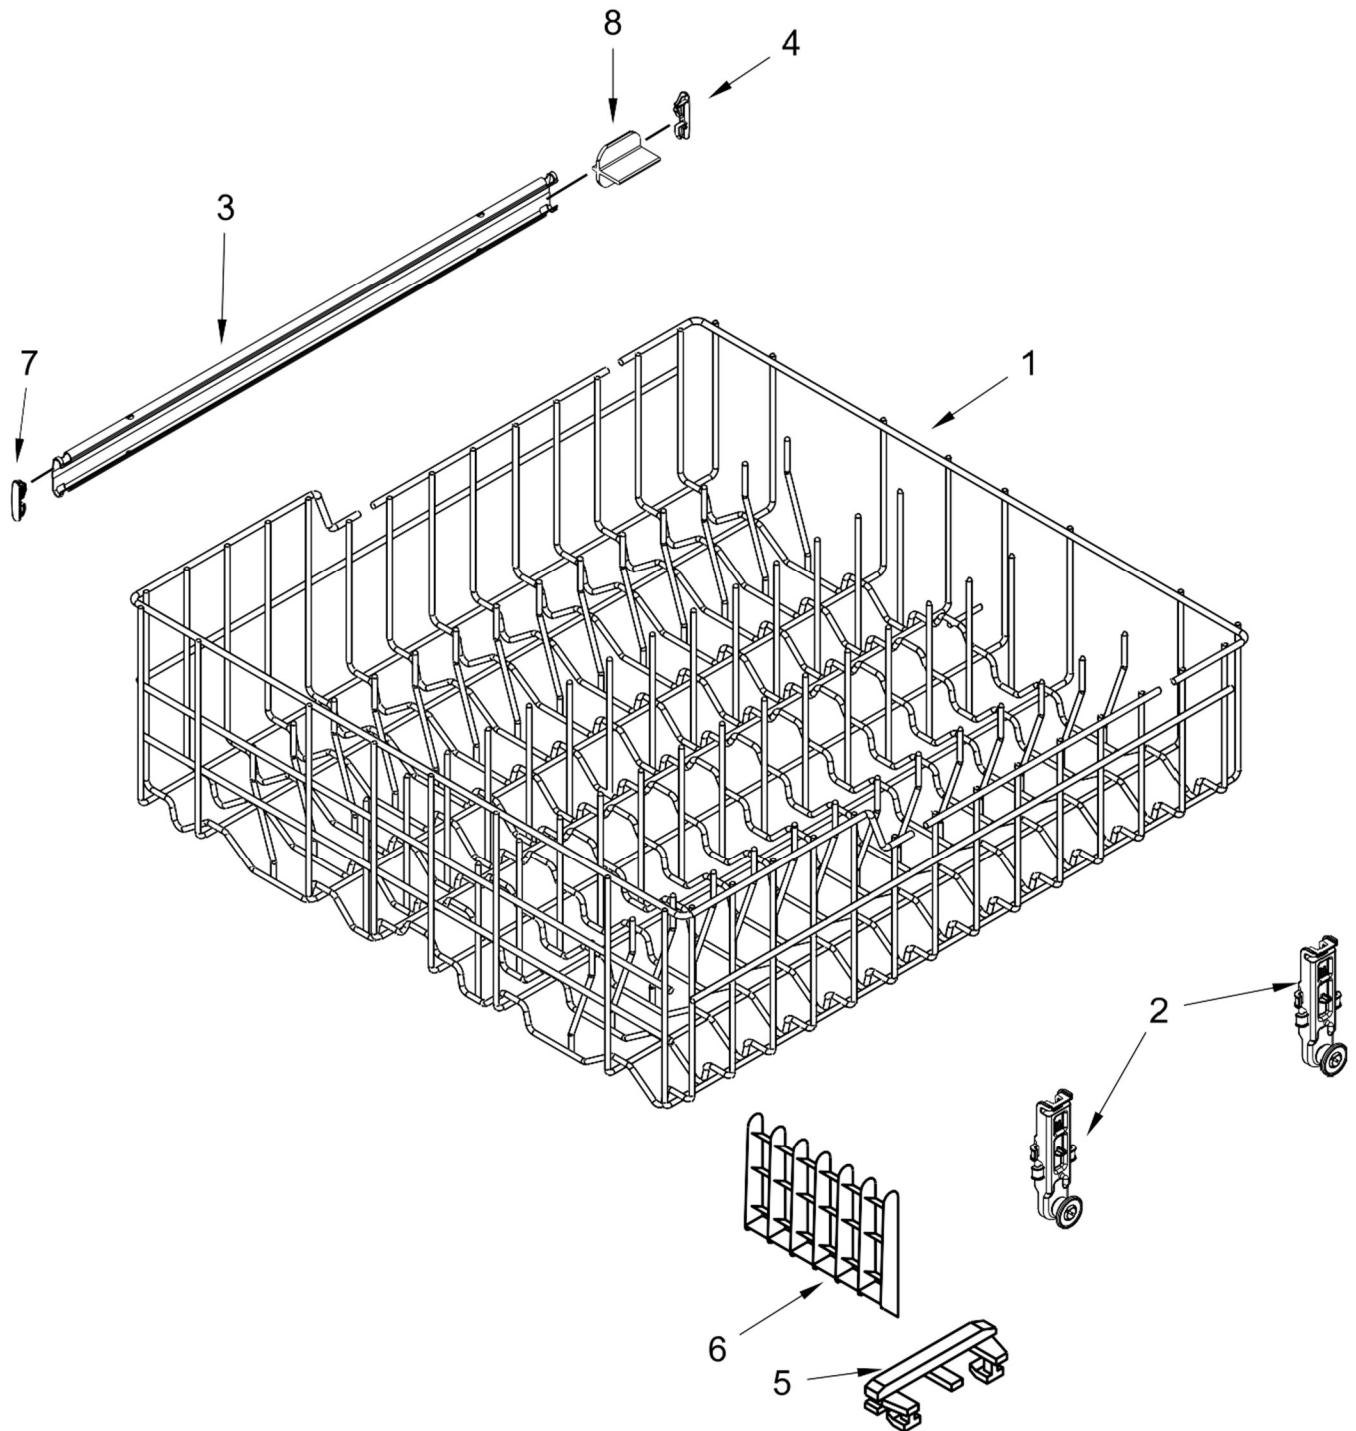

Illus.

No.   Part No.   Description

1	W10164198	Dishrack, Upper
2	8575281	Mount, Wheel Assembly
3	3385089	Track, Dishrack

Illus.

No.   Part No.   Description

4	8565925	Stop, Track (Non-Removable)	7
5	8268826	Clip, Cupshelf	8
6	8268828	Cupshelf, Small	

Illus.

No.   Part No.   Description

W10082861	Stop, Track (Removable)	7
W10306228	Track, Spacer