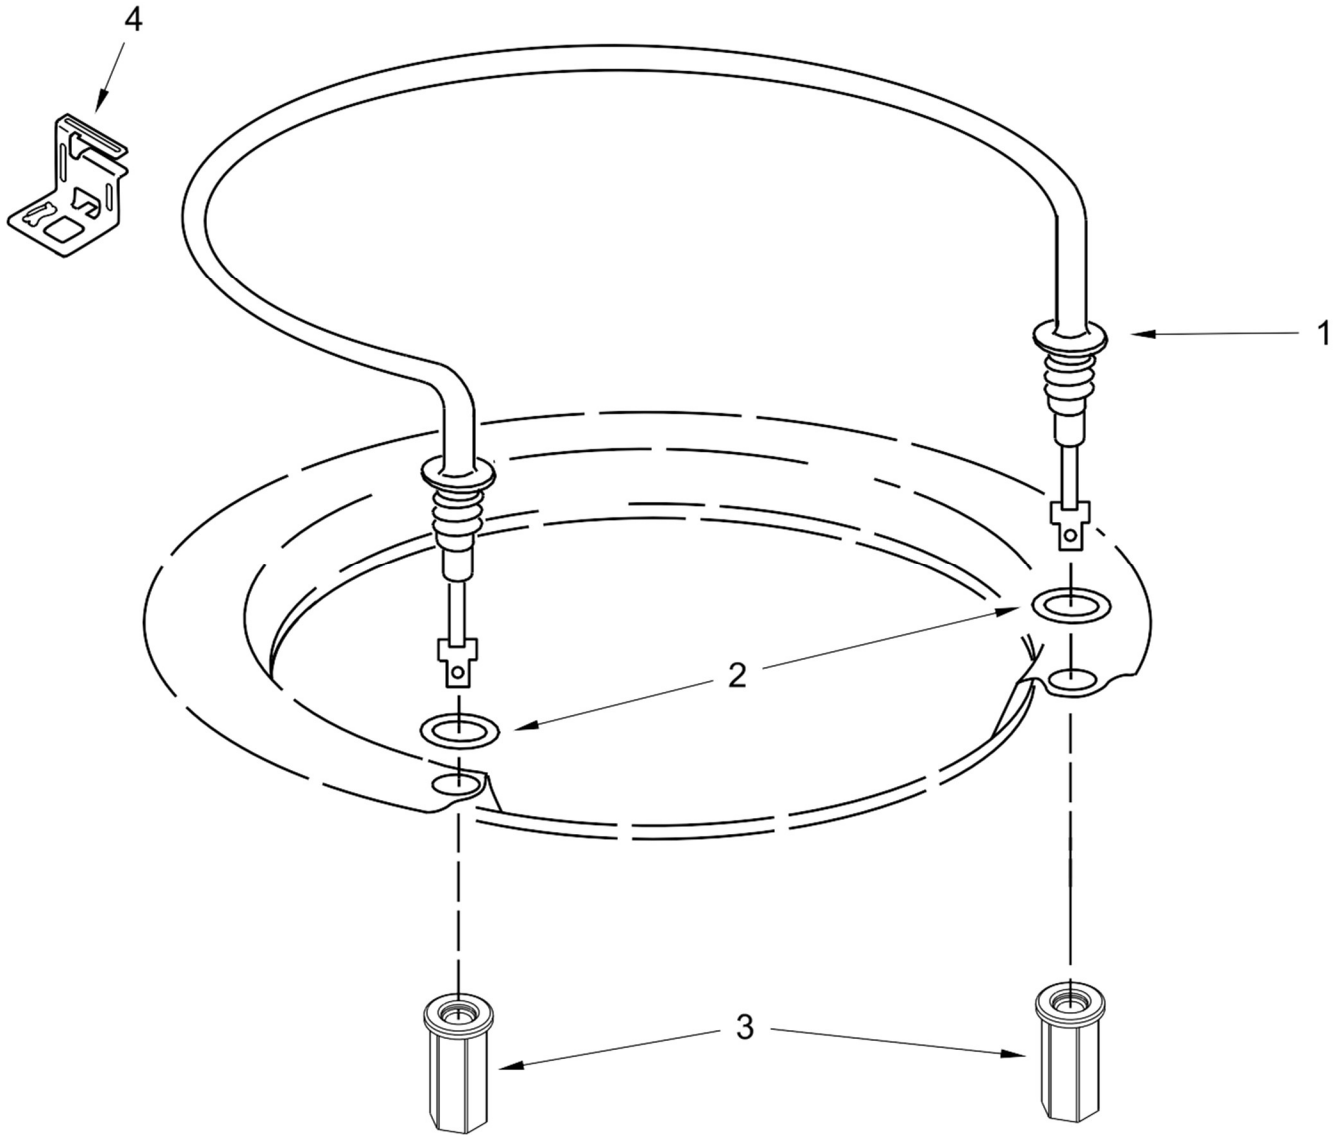

Illus.

No.	Part No.	Description
14	W10169167	Clamp, Hose
15	W10610147	Motor (Also Order Items 13 & 16)
16	W10445975	Hose Assembly (Includes 2 Clamps)
17	W10319027	Lower Sprayarm

Illus.**No. Part No. Description**

- 1 W10671930 Feed Tube Assembly
- 2 W10165274 Screw

Illus.**No. Part No. Description**

- 3 W10317197 Sprayarm
- 4 W10340683 Manifold

Illus.

<u>No.</u>	<u>Part No.</u>	<u>Description</u>
1	W10441445	Heater Element Assembly (Includes Heater Washer & Nut)