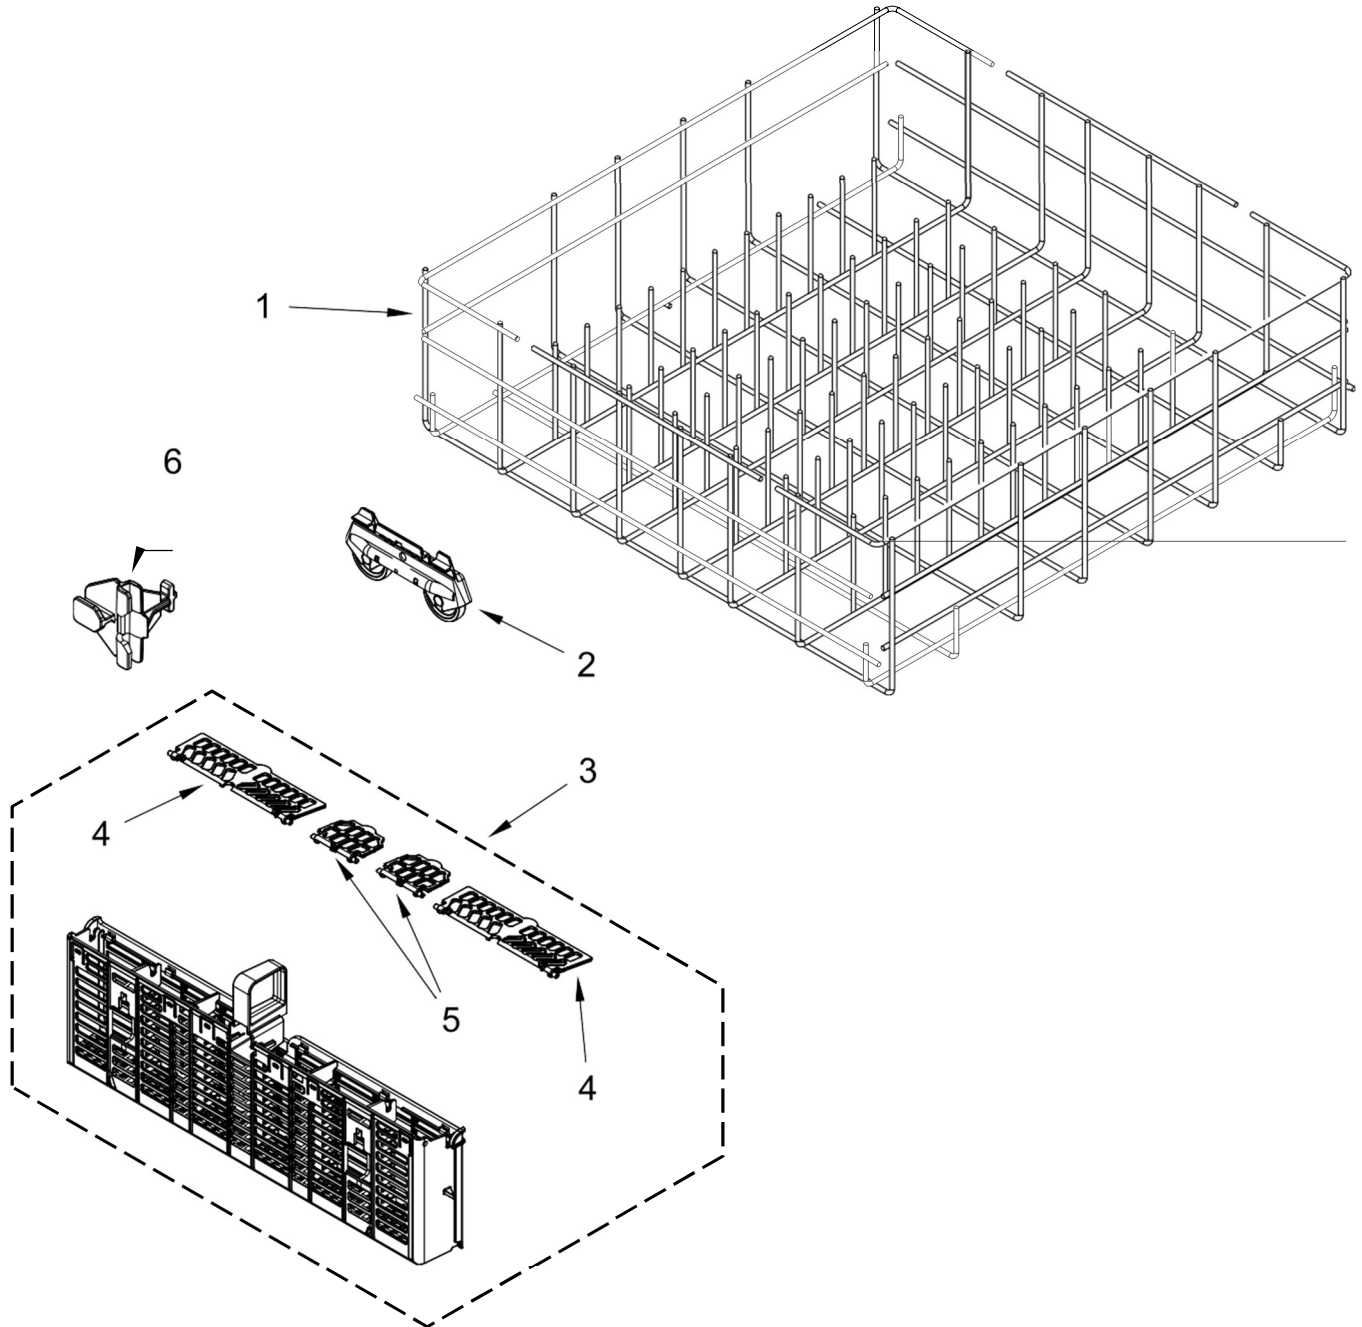

Illus.**No. Part No. Description**

1	W10164198	Dishrack, Upper
2	8575281	Mount, Wheel Assembly
3	3385089	Track, Dishrack

Illus.**No. Part No. Description**

4	8565925	Stop, Track (Non-Removable)	7
5	8268826	Clip, Cupshelf	8
6	8268828	Cupshelf, Small	

Illus.**No. Part No. Description**

W10082861	Stop, Track (Removable)	7
W10306228	Track, Spacer	

LAVAVAJILLAS WDF520PADW5

Illus.

<u>No.</u>	<u>Part No.</u>	<u>Description</u>
1	8539225	Dishrack, Lower
2	8268645	Wheel & Transport Assembly