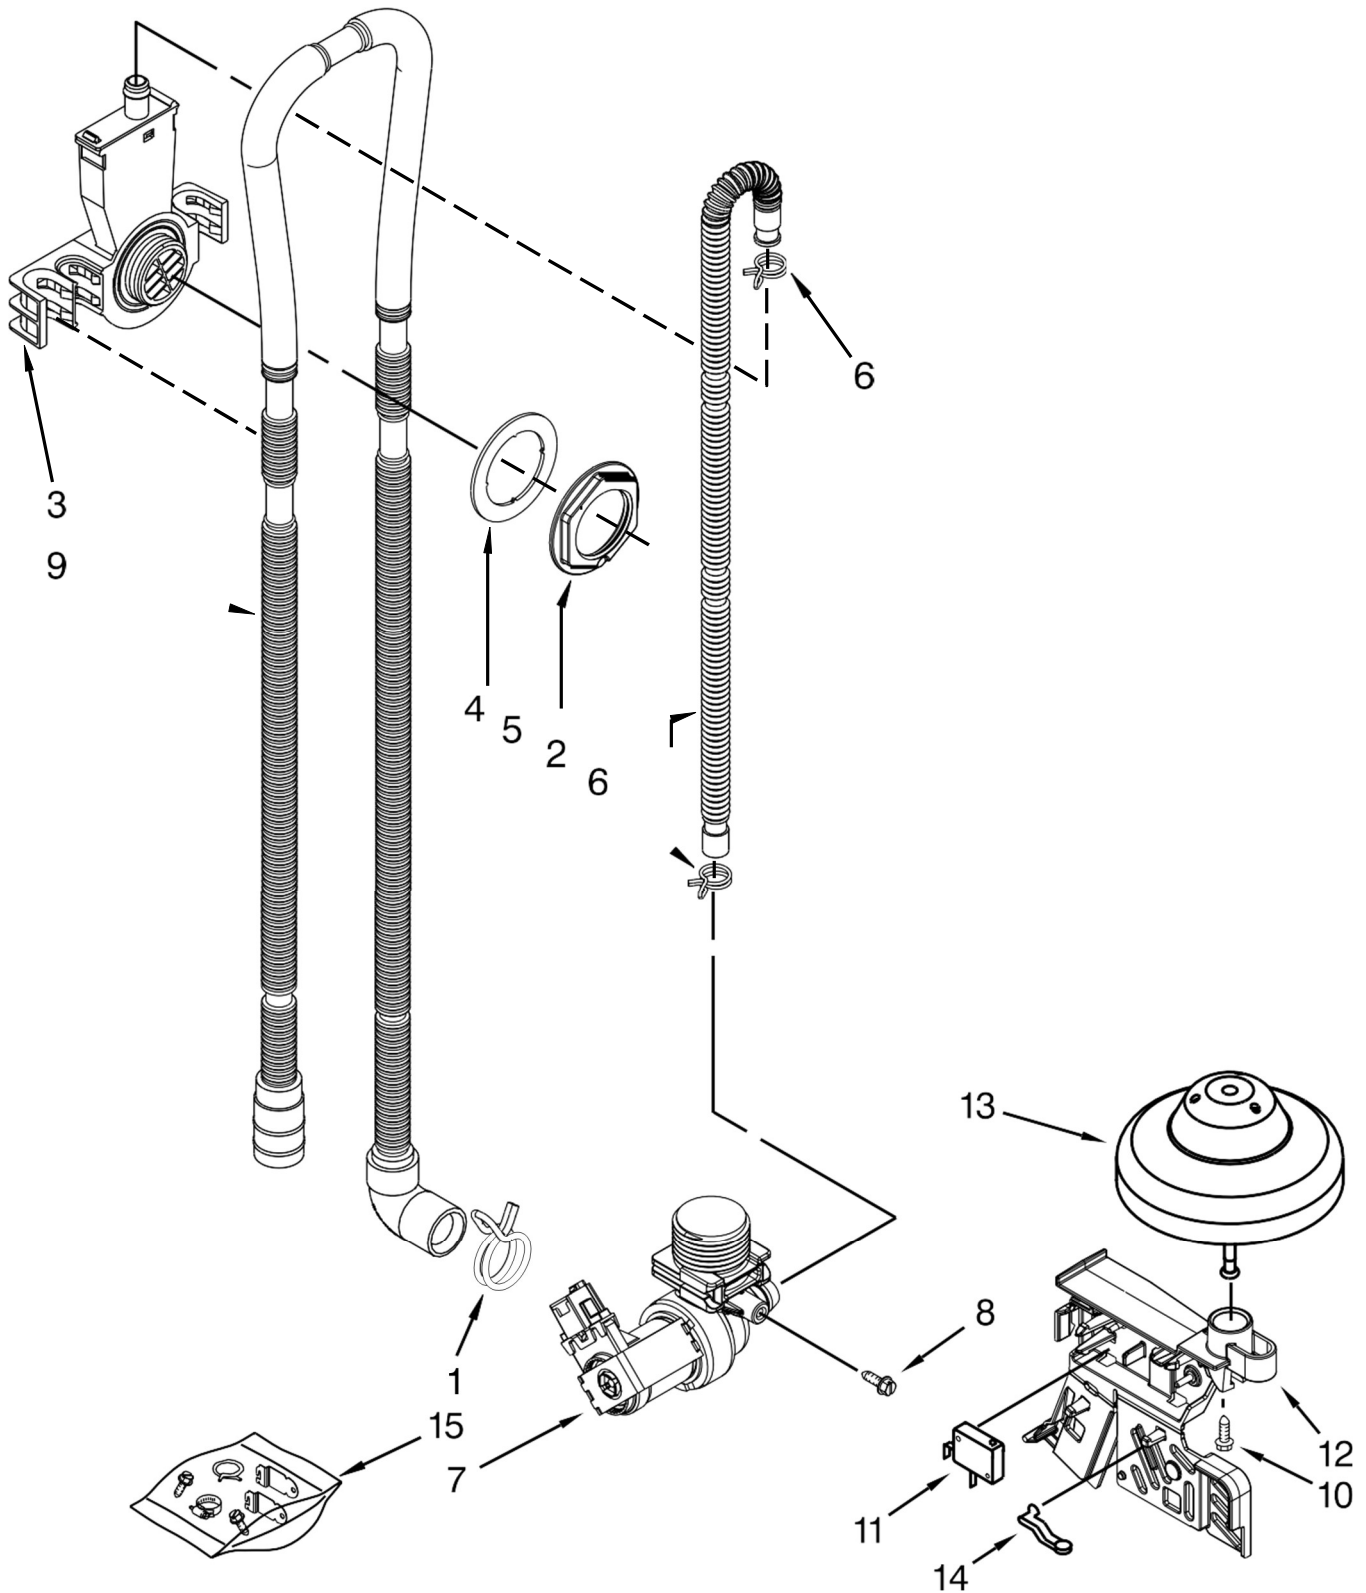

Illus.

<u>No.</u>	<u>Part No.</u>	<u>Description</u>
4	W10629497	Light Pipe
5	W10648588	Screw
6	W10629499	Button Tree
7	W10574864	Latch Assembly (Includes Switch)
	W10804131	Control, Electronic
8		
9	W10372484	Brace, Connector
10	W10485367	Clip, Panel

Illus.

<u>No.</u>	<u>Part No.</u>	<u>Description</u>
11	W10629551	Tab, Control
12	3400061	Screw

Illus.**No. Part No. Description**

- 1 W10348413 Screw
- 2 W10524920 Cap, Rinse Aid
- 3 W10713291 Inner Door Assembly
(Also Order Item 6)
- 4 W10482094 Cover, Dispenser
- 5 W10329609 Vent Assembly
(Also Order Item 6)

Illus.**No. Part No. Description**

- 6 8269259 Gasket, Vent
- 7 W10671924 Bezel, Vent
(Also Order Item 6)
- 8 W10671905 Dispenser Assembly
- 9 W10803035 Wiring Harness
- 10 W10177098 Screw

Illus.**No. Part No. Description**

- 11 W10274923 Seal, Console/Door
- 12 W10462232 Bracket, Dispenser

Illus.

No.	Part No.	Description
1	370445	Clamp, Hose
2	W10769066	Hose
3	W10195536	Inlet, Water (Also Order Item 4)
4	8531323	Gasket
5	W10508676	Nut, Inlet (Also Order Item 4)