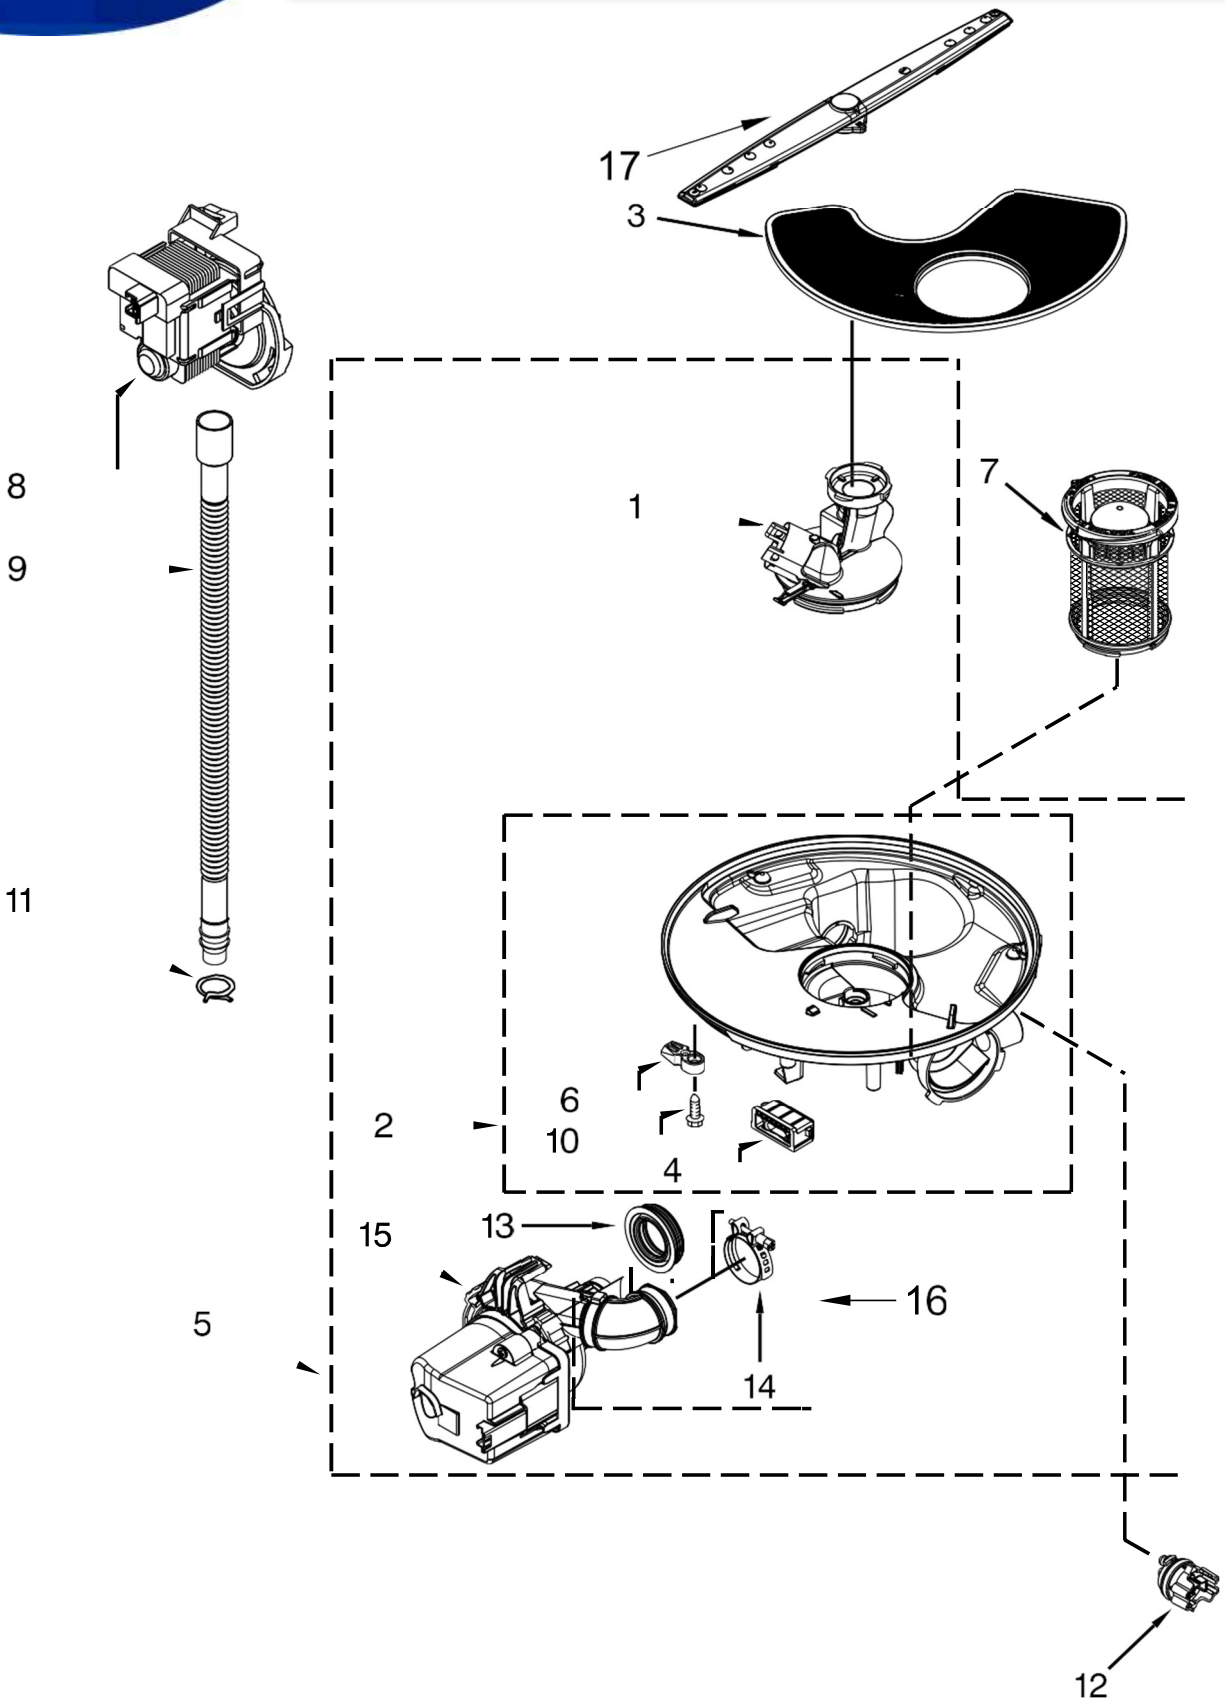

Illus.

No.	Part No.	Description
1	W10455271	Cover, Outlet
2	W10482462	Sump With Seal (Also Order Items 13 & 16)
3	W10463906	Screen
4	W10195086	Motor, Isolator
5	W10733530	Sump & Motor Assembly
6	W10372113	Tab, Sump

Illus.

No.	Part No.	Description
7	W10693534	Filter Cup Assembly
8	W10724439	Pump, Drain
9	8269144	Hose, Drain
10	W10348407	Screw
11	370445	Clamp, Hose
12	W10723295	Indicator, Optical Wash
13	W10538166	Grommet

Illus.

No.	Part No.	Description
14	W10169167	Clamp, Hose
15	W10610147	Motor (Also Order Items 13 & 16)
16	W10445975	Hose Assembly (Includes 2 Clamps)
17	W10319027	Lower Sprayarm