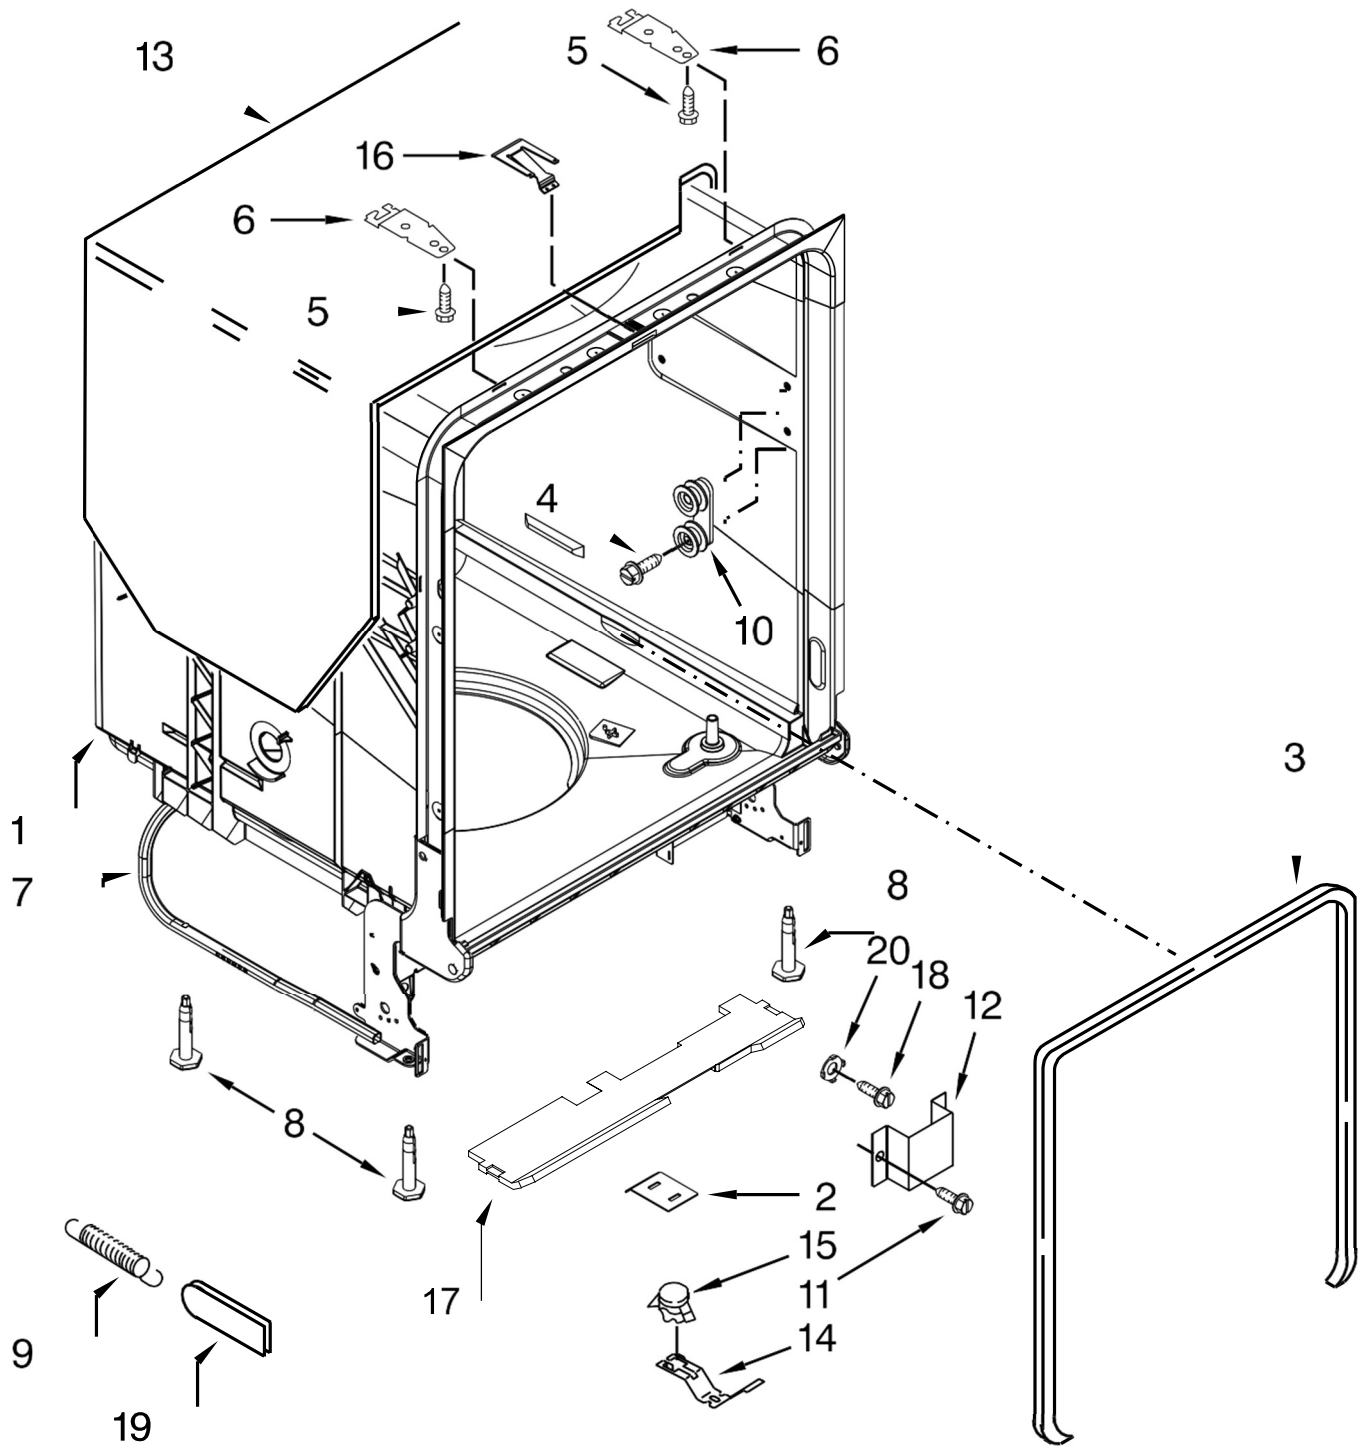

<u>Illus.</u>	<u>No.</u>	<u>Part No.</u>	<u>Description</u>	<u>Illus.</u>	<u>No.</u>	<u>Part No.</u>	<u>Description</u>	<u>Illus.</u>	<u>No.</u>	<u>Part No.</u>	<u>Description</u>
	1	W10349289	Tub Assembly (Includes Heater Assembly)	10	8575897	Wheel Assembly		19	8268990	Bushing, Door Spring	
2		W10321574	Shield, Thermostat	11	3400892	Screw		20	3378128	Washer, Pronged Cup	
3		W10524469	Seal, Tub	12	8268991	Cover, Terminal Box					
4		W10341745	Screw	13	W10380479	Shield, Tub Sound					
5		3367670	Screw	14	W10539489	Clip, Thermostat					
6		8269145	Bracket, Undercounter	15	3371618	Thermostat					
7		W10304231	Support, Bottom	16	W10544004	Strike, Latch					
8		W10619352	Leveler, Leg	17	W10746770	Sound Insulation, Bottom					
9		W10337934	Spring, Door Balance	18	3400014	Screw, Grounding