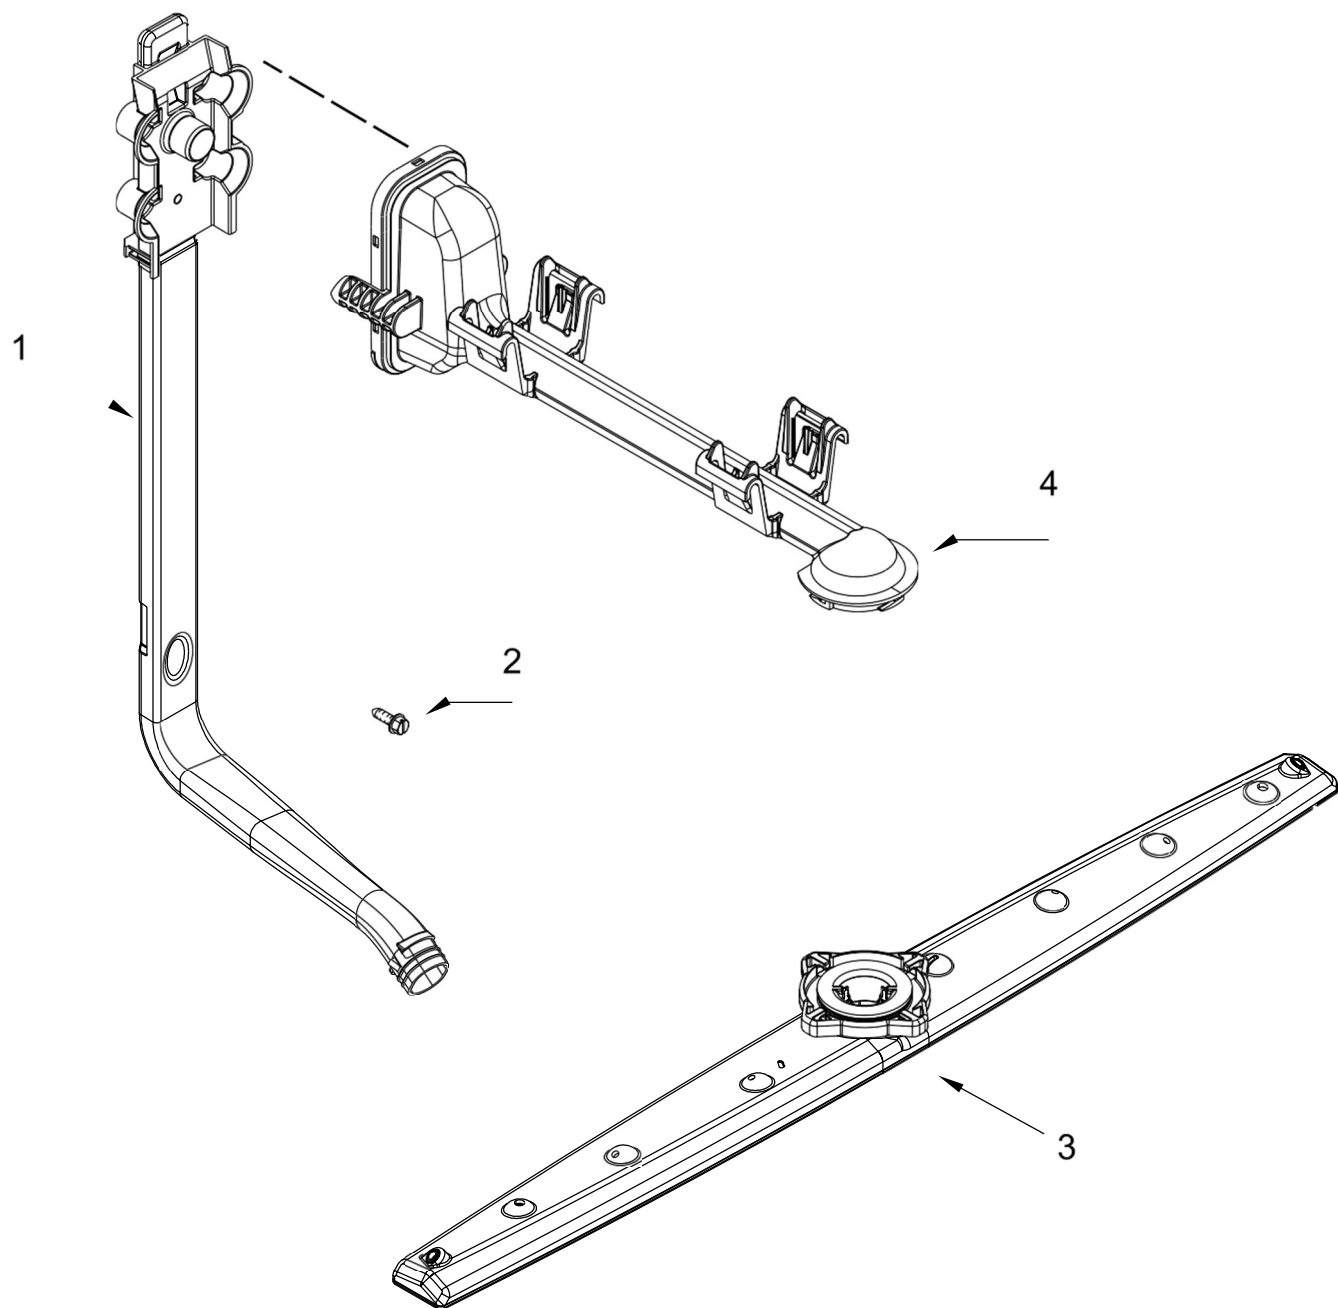

LAVAVAJILLAS WDF520PADW6