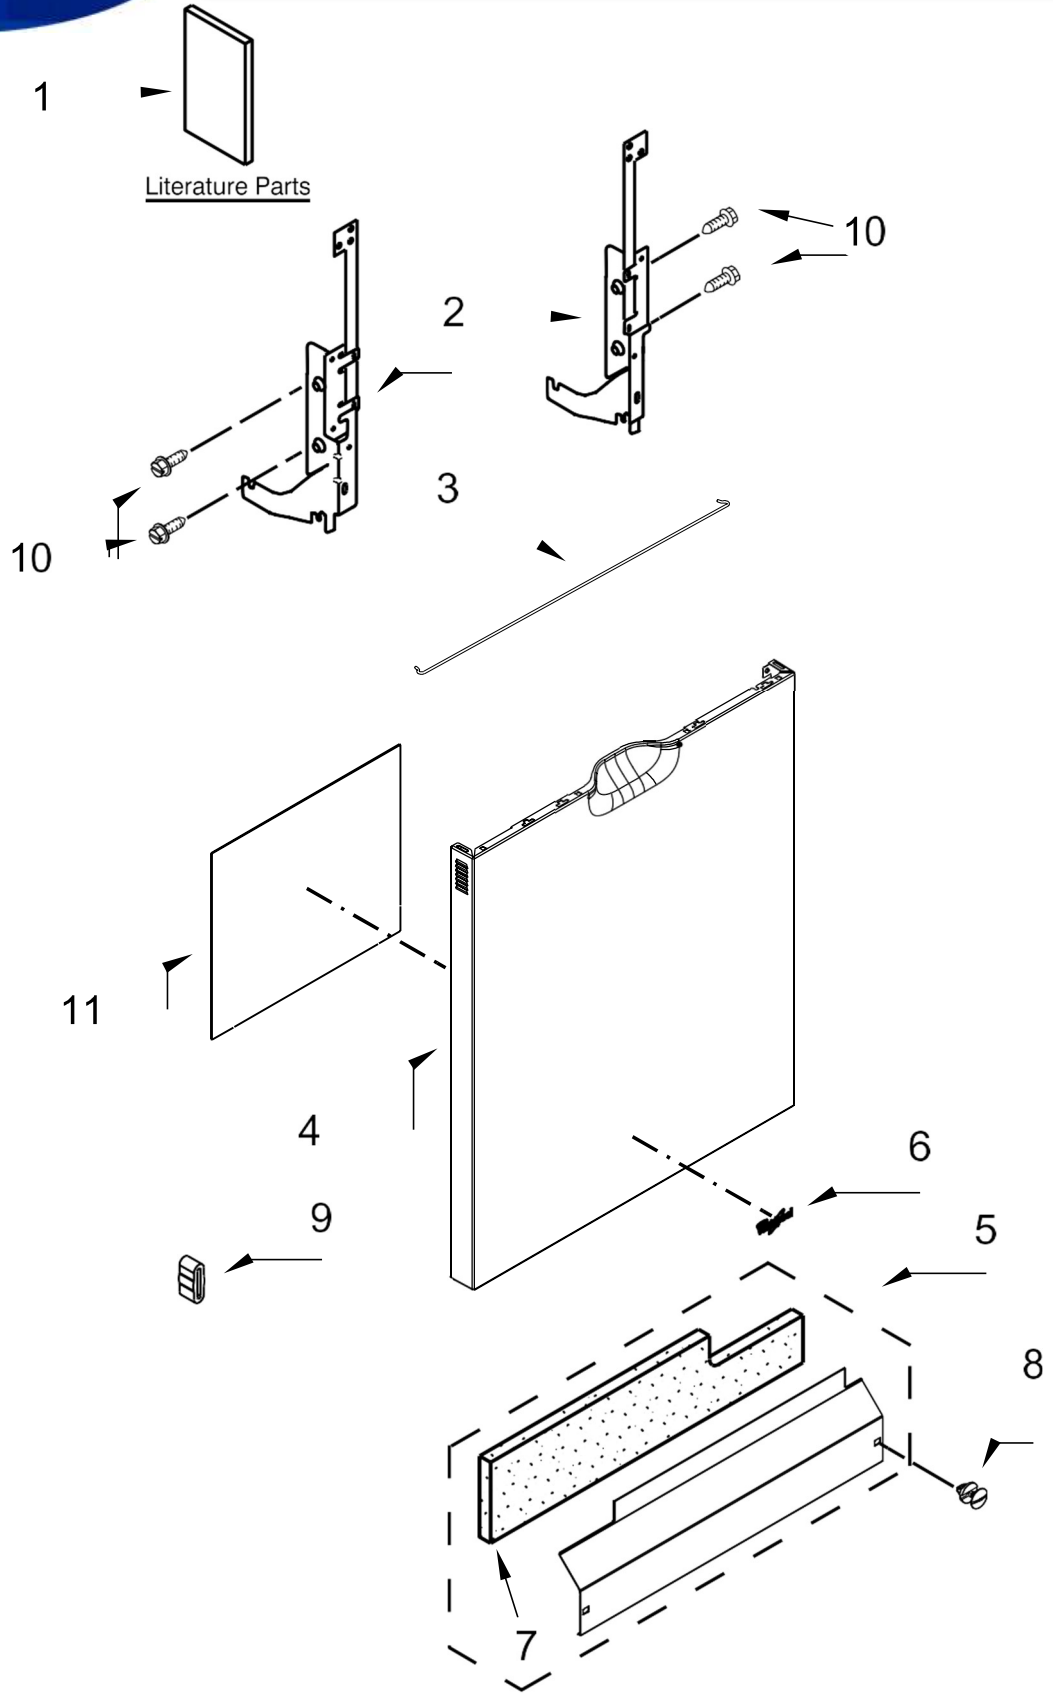

# LAVAVAJILLAS WDF520PADW6

<u>Illus. No.</u>	<u>Part No.</u>	<u>Description</u>	<u>Illus. No.</u>	<u>Part No.</u>	<u>Description</u>	<u>Illus. No.</u>	<u>Part No.</u>	<u>Description</u>
1		Literature Parts	4		Panel, Front (Includes Nameplate)	8		Fastener
	W10806908	Installation Instructions		W10629470	Black		W10503548	Black
	W10864194	Energy Guide		W10629471	White		W10503549	White
	W10717213	Use & Care Guide		W10629473	Stainless	9	8268961	Sleeve, Friction
	W10849767	Tech Sheet, English	5		Access Panel	10	489470	Screw
	W10849768	Tech Sheet, French		W10369023	Black	11	W10315897	Insulation, Front Panel
				W10369025	White			
2		Arm, Hinge	6		Nameplate			
	W10274922	Left Hand		W10393264	Grey			
	W10274921	Right Hand		W10387117	White			
3	W10803537	Stiffener, Door	7	W10519755	Insulation, Toe Panel			