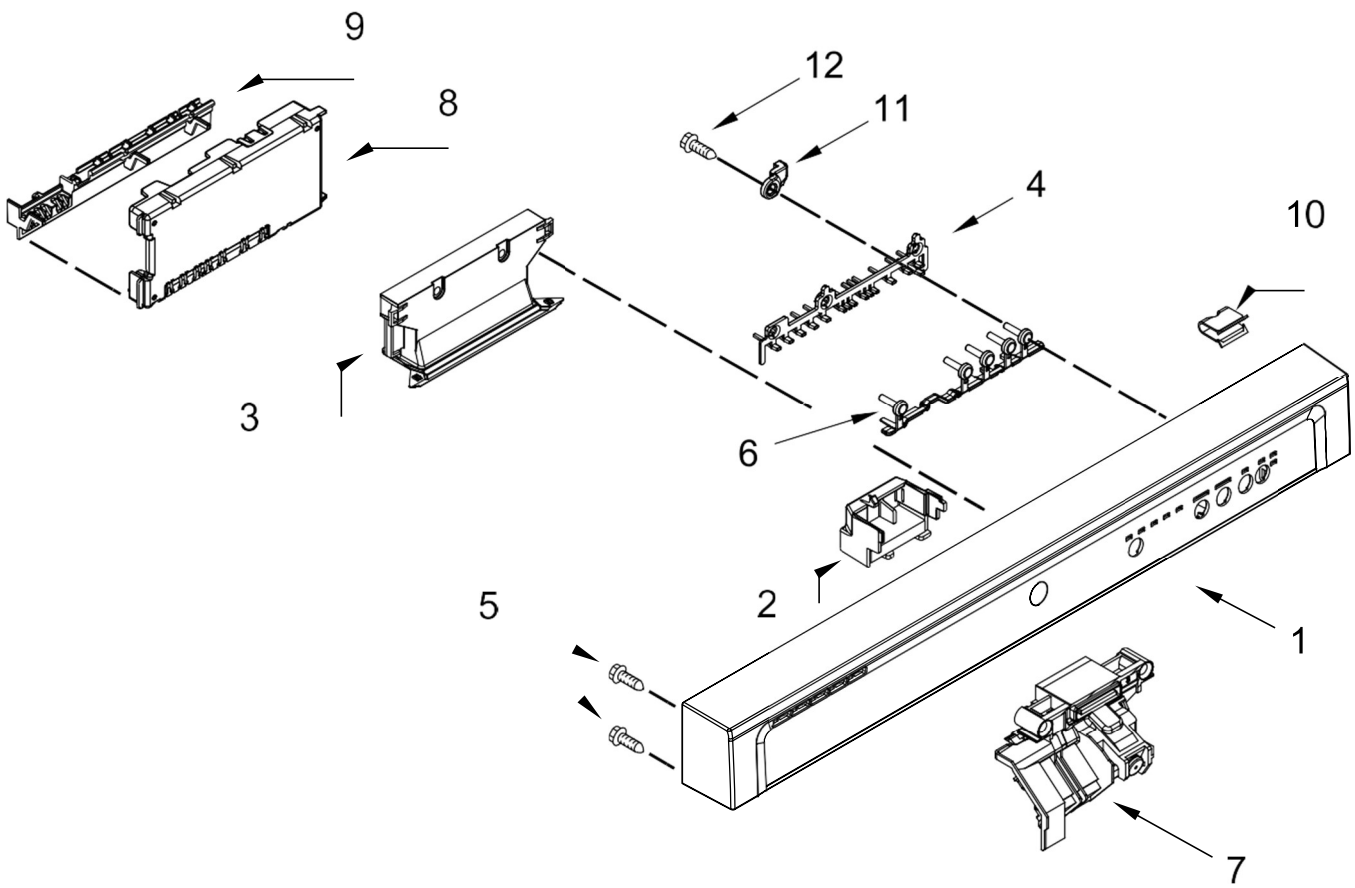

LAVAVAJILLAS WDF520PADW6