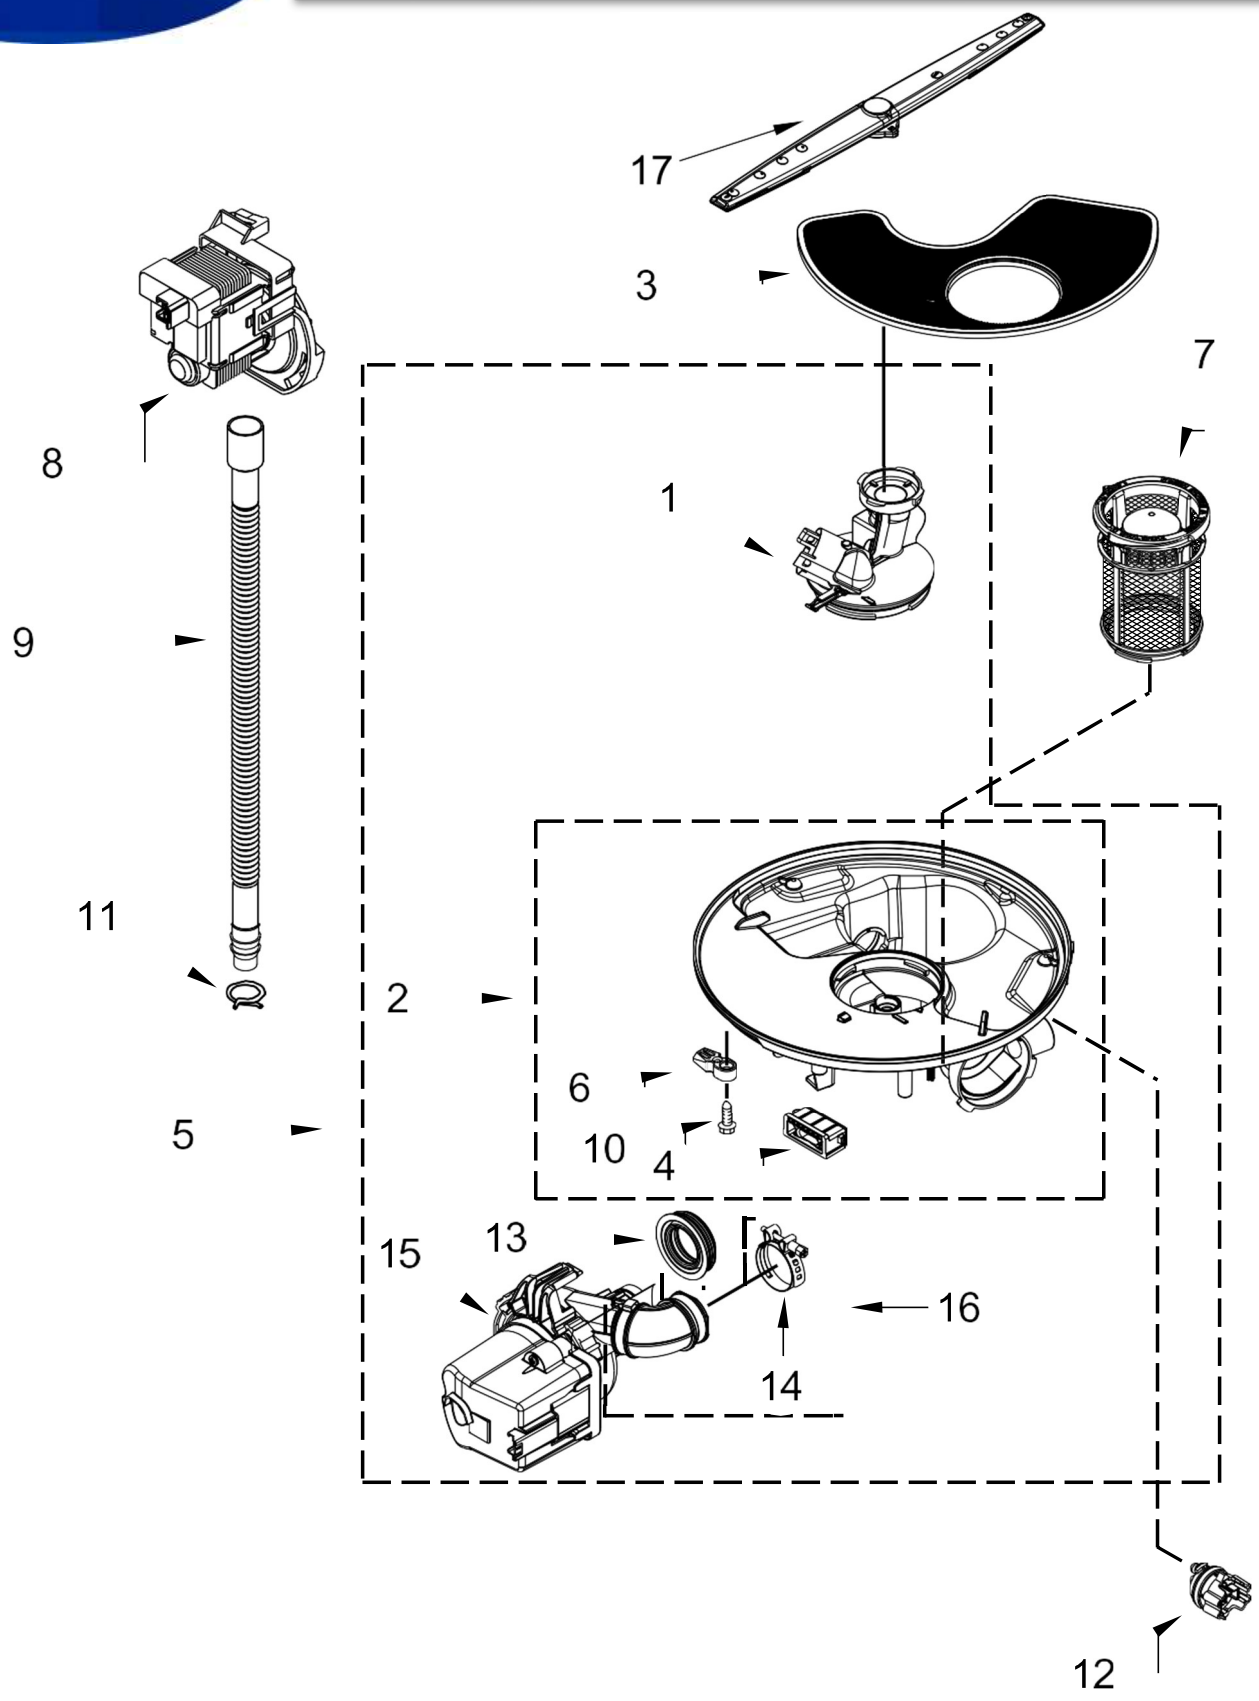

LAVAVAJILLAS WDF520PADW6