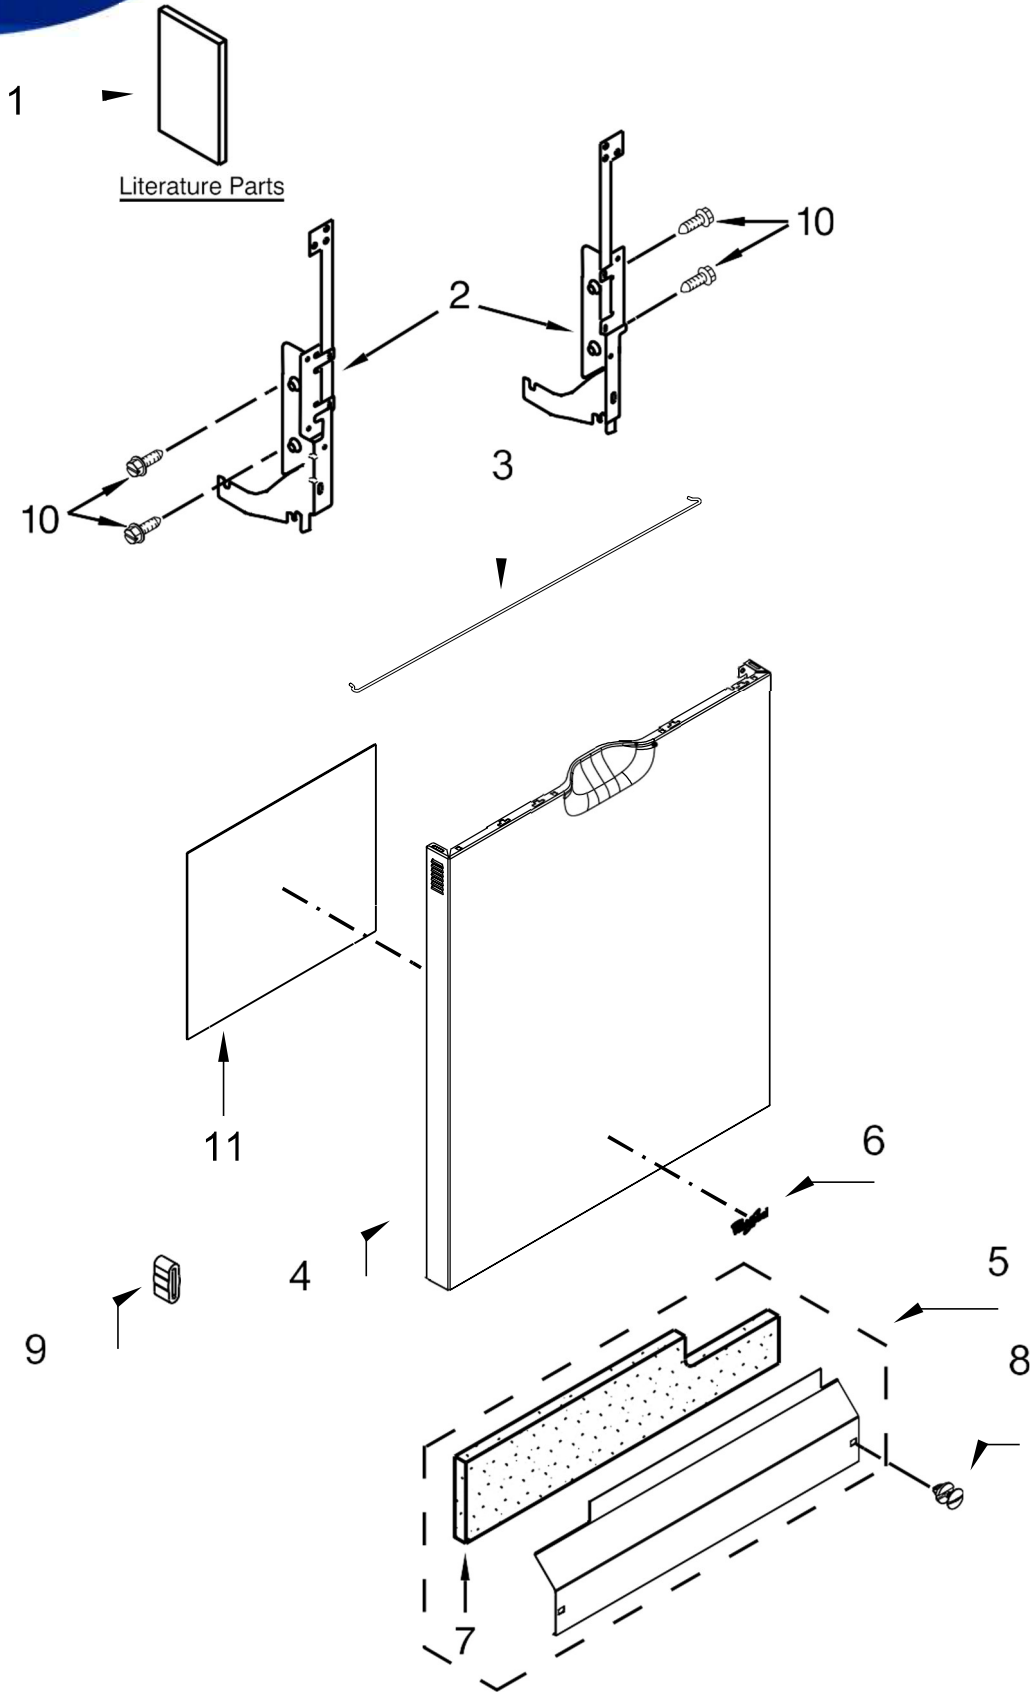

### **MODELS:**

WDF520PADB7 (Black)

WDF520PADW7 (White)

WDF520PADM7 (Stainless)

<u>Illus. No.</u>	<u>Part No.</u>	<u>Description</u>	<u>Illus. No.</u>	<u>Part No.</u>	<u>Description</u>	<u>Illus. No.</u>	<u>Part No.</u>	<u>Description</u>
1		Literature Parts	4		Panel, Front (Includes Nameplate)	8		Fastener
	W10806908	Installation Instructions		W10629470	Black		W10503548	Black
	W10864194	Energy Guide		W10629471	White		W10503549	White
	W10717213	Use & Care Guide		W10629473	Stainless	9	8268961	Sleeve, Friction
	W10849767	Tech Sheet, English	5		Access Panel	10	489470	Screw
	W10849768	Tech Sheet, French		W10369023	Black	11	W10315897	Insulation, Front Panel
				W10369025	White			
2		Arm, Hinge	6		Nameplate			
	W10274922	Left Hand		W10393264	Grey			
	W10274921	Right Hand		W10387117	White			
3	W10803537	Stiffener, Door	7	W10519755	Insulation, Toe Panel			