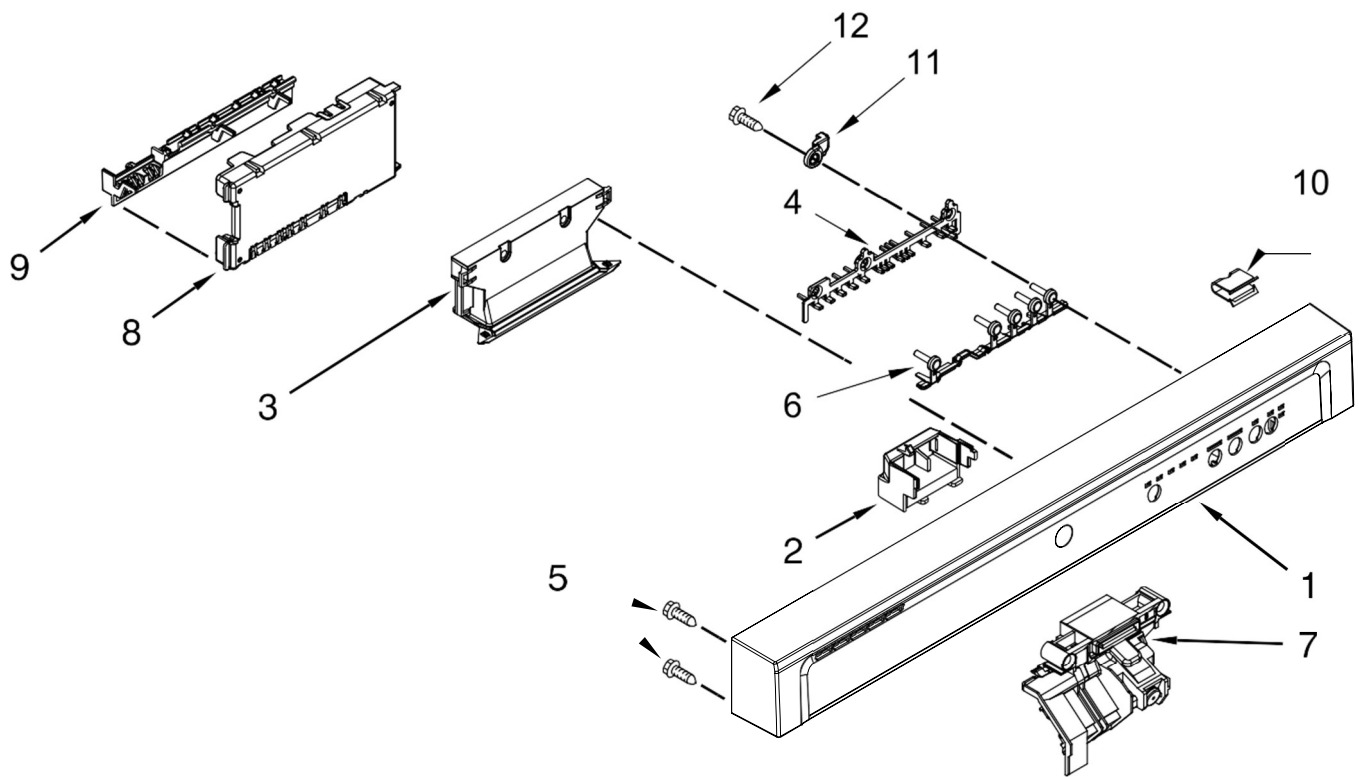

### **MODELS:**

WDF520PADB7 (Black)

WDF520PADW7 (White)

WDF520PADM7 (Stainless)

<u>Illus. No.</u>	<u>Part No.</u>	<u>Description</u>	<u>Illus. No.</u>	<u>Part No.</u>	<u>Description</u>	<u>Illus. No.</u>	<u>Part No.</u>	<u>Description</u>
1		Literature Parts	4		Panel, Front (Includes Nameplate)	8		Fastener
	W10806908	Installation Instructions		W10629470	Black		W10503548	Black
	W10864194	Energy Guide		W10629471	White		W10503549	White
	W10717213	Use & Care Guide		W10629473	Stainless	9	8268961	Sleeve, Friction
	W10849767	Tech Sheet, English	5		Access Panel	10	489470	Screw
	W10849768	Tech Sheet, French		W10369023	Black	11	W10315897	Insulation, Front Panel
				W10369025	White			
2		Arm, Hinge	6		Nameplate			
	W10274922	Left Hand		W10393264	Grey			
	W10274921	Right Hand		W10387117	White			
3	W10803537	Stiffener, Door	7	W10519755	Insulation, Toe Panel			