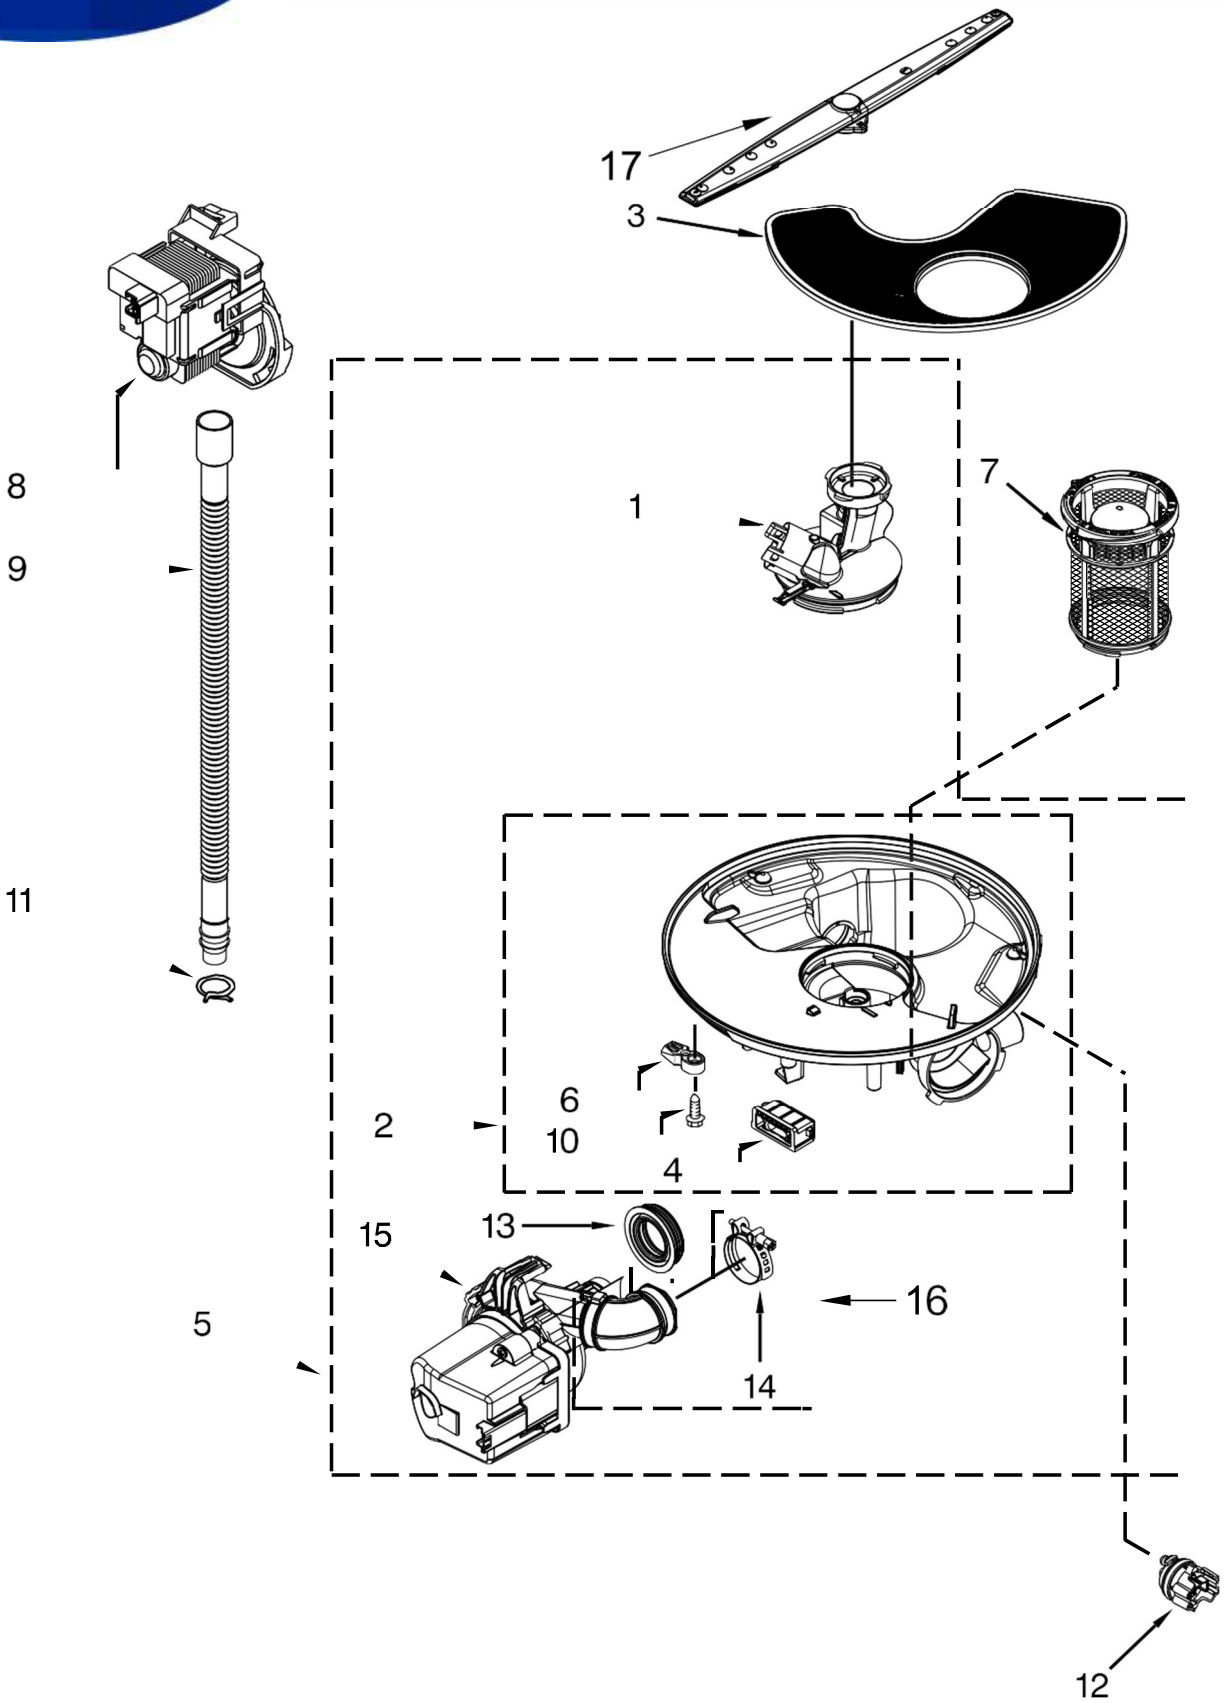

<u>Illus.</u> <u>No.</u>	<u>Part No.</u>	<u>Description</u>	<u>Illus.</u> <u>No.</u>	<u>Part No.</u>	<u>Description</u>	<u>Illus.</u> <u>No.</u>	<u>Part No.</u>	<u>Description</u>
1	W10349289	Tub Assembly (Includes Heater Assembly)	10	8575897	Wheel Assembly	19	8268990	Bushing, Door Spring
2	W10321574	Shield, Thermostat	11	3400892	Screw	20	3378128	Washer, Pronged Cup
3	W10524469	Seal, Tub	12	8268991	Cover, Terminal Box	21	W10732961	Bracket, Heater Support
4	W10341745	Screw	13	W10866979	Shield, Tub Sound	22	W10441445	Heater Element Assembly
5	3367670	Screw	14	W10539489	Clip, Thermostat			(Includes Heater Washer & Nut)
6	8269145	Bracket, Undercounter	15	3371618	Thermostat			NOTE: If heater element is removed, it must be replaced.
7	W10304231	Support, Bottom	16	W10544004	Strike, Latch			
8	W10619352	Leveler, Leg	17	W10819539	Sound Insulation, Bottom			
9	W10337934	Spring, Door Balance	18	3400014	Screw, Grounding