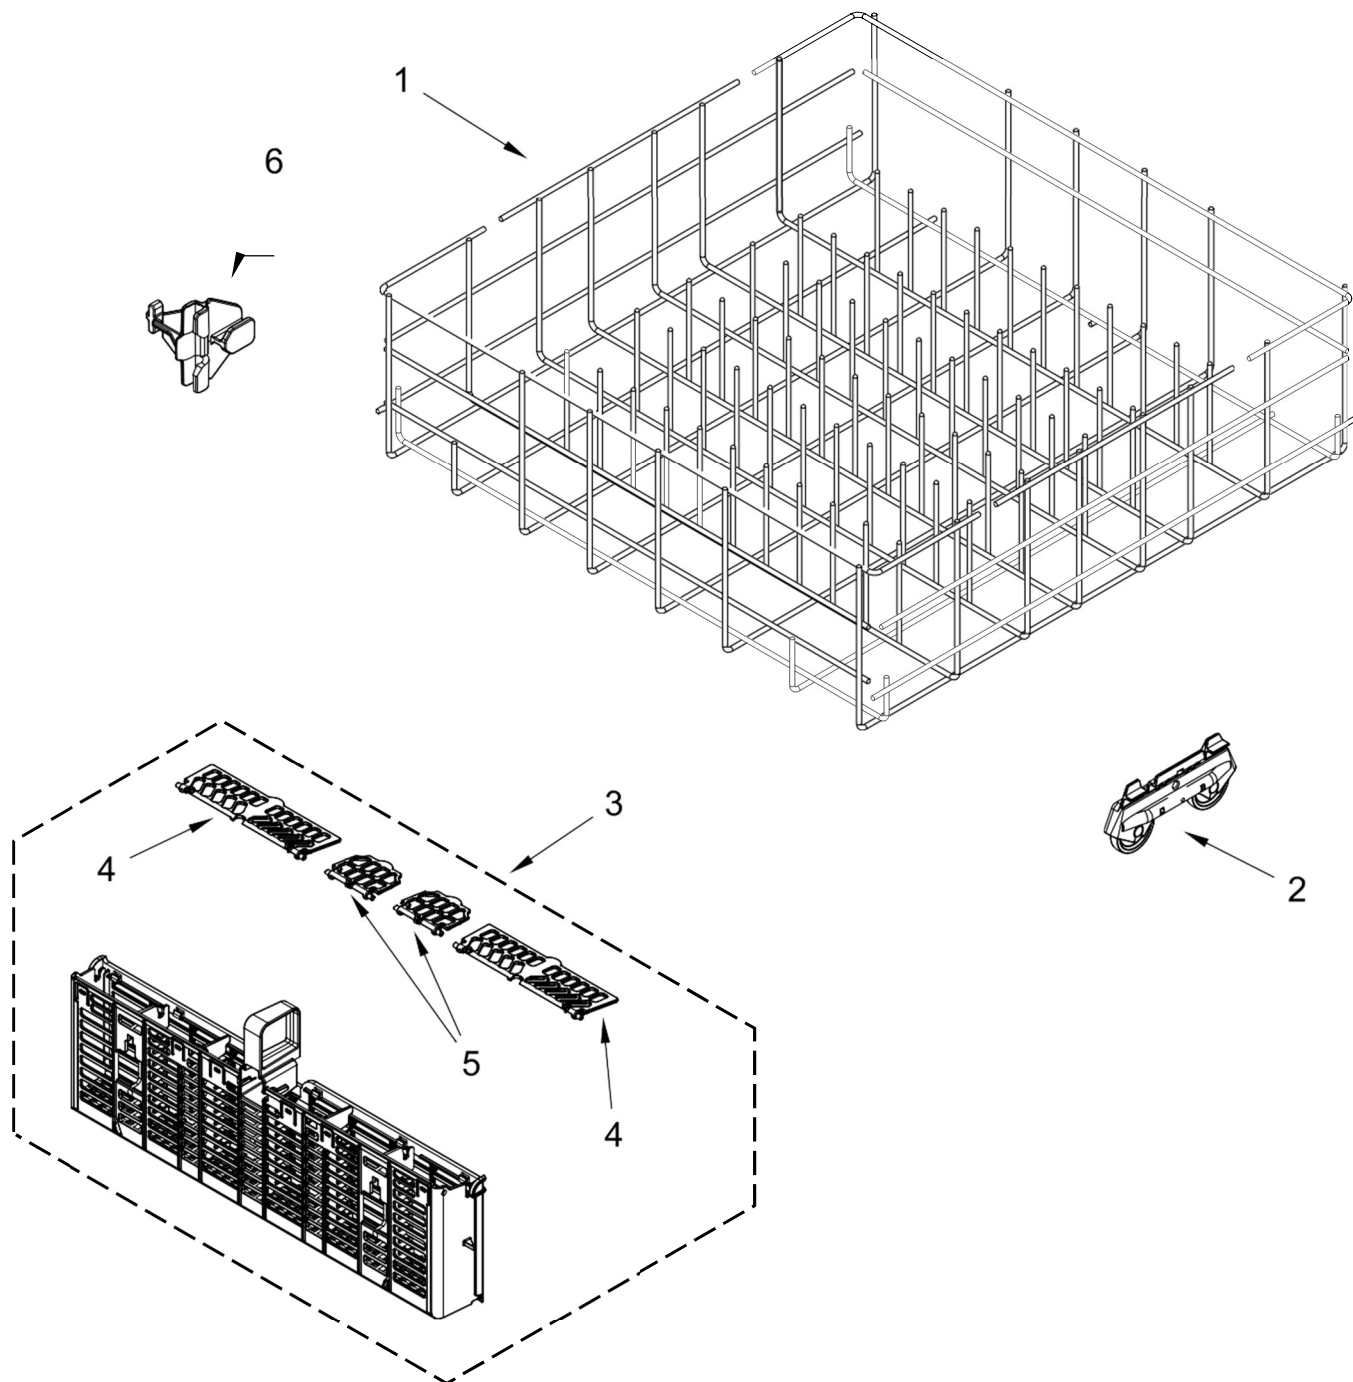

LAVAVAJILLAS WDF520PADW7