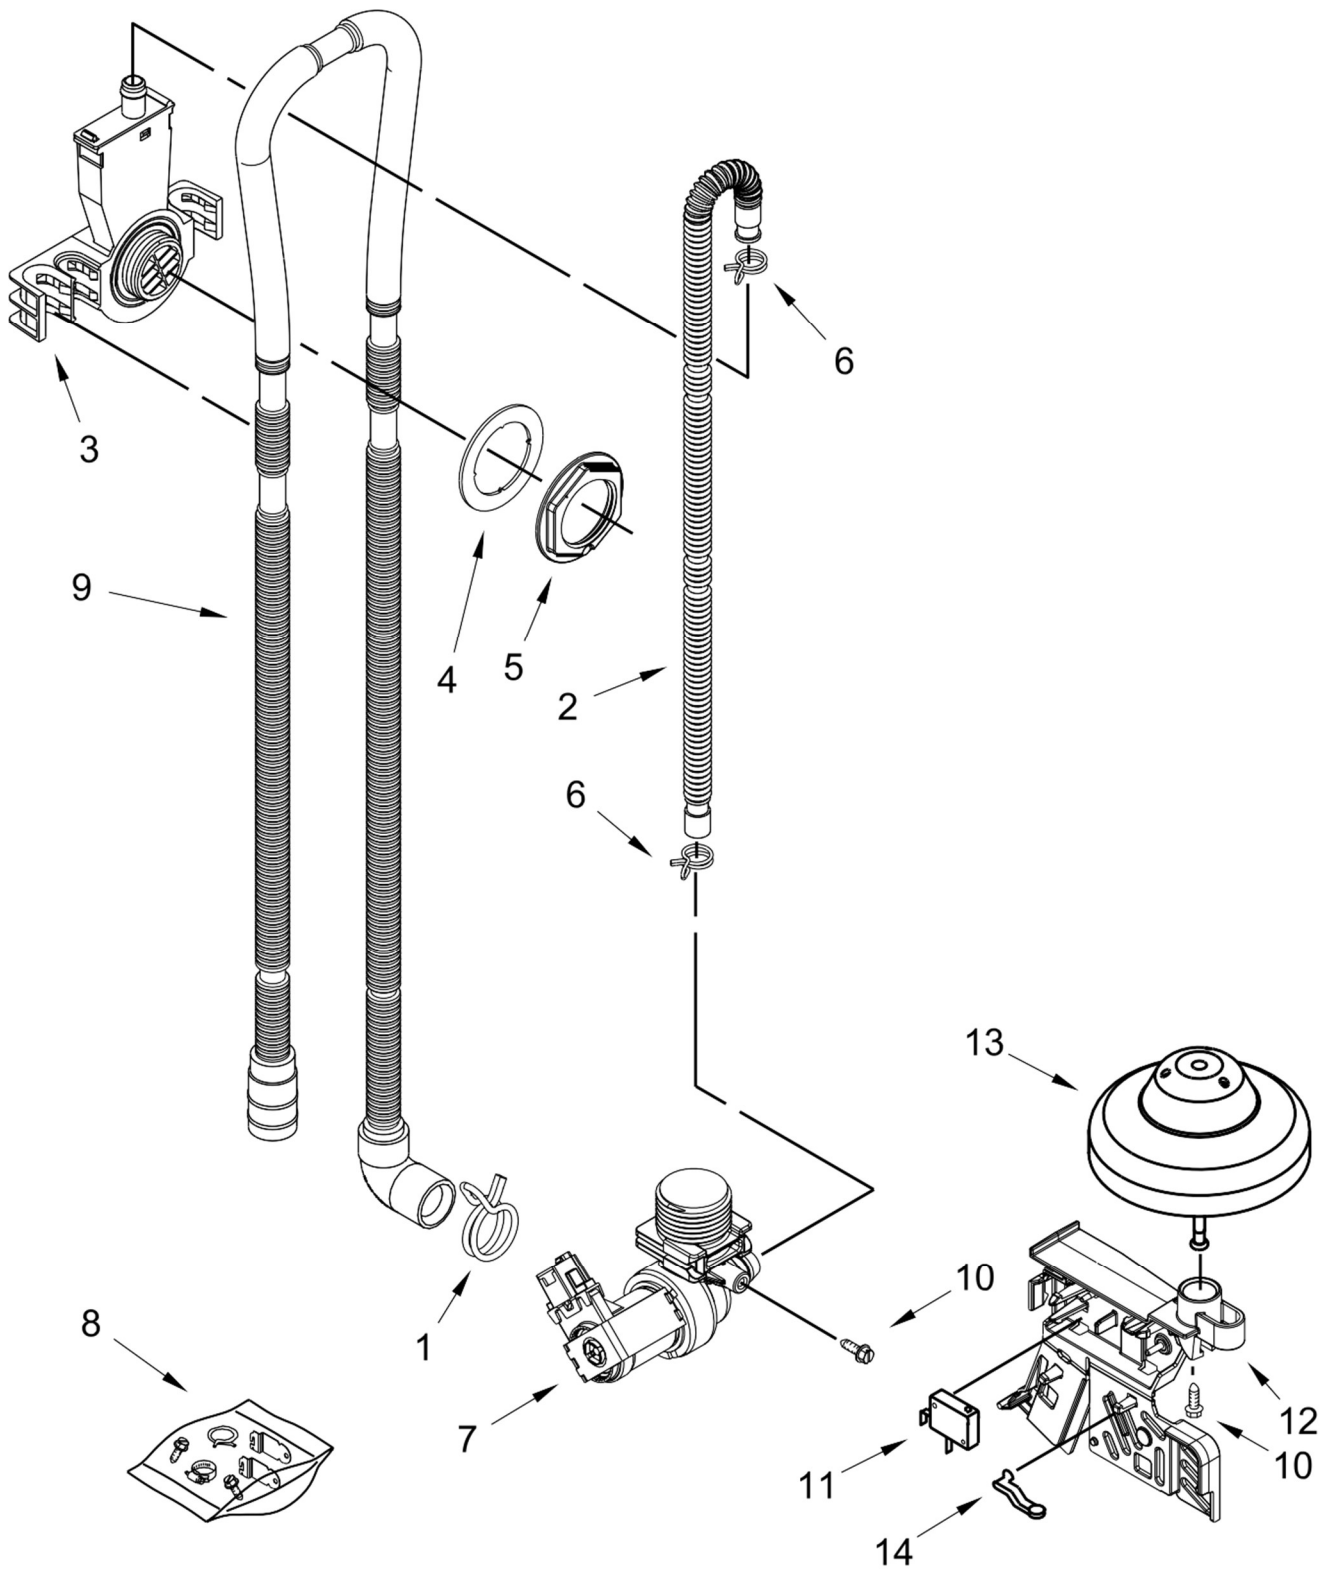

LAVAVAJILLA WDF520PADW8

<u>Illus. No.</u>	<u>Part No.</u>	<u>Description</u>	<u>Illus. No.</u>	<u>Part No.</u>	<u>Description</u>	<u>Illus. No.</u>	<u>Part No.</u>	<u>Description</u>
1		Console Assembly (Includes Insert)	4	W10629497	Light Pipe	11	W10629551	Tab, Control
	W10629482	Black	5	W11096645	Screw	12	3400061	Screw
	W10629483	White	6	W10629499	Button Tree			
	W10629485	Stainless	7	W10574864	Latch Assembly (Includes Switch)			
2	W10825638	Box, Connector	8	W10834738	Control, Electronic			
3		Handle Pocket	9	W10825369	Brace, Connector			
	W10629511	Black	10	W10485367	Clip, Panel			

LAVAVAJILLA WDF520PADW8

Illus. Part No. Description
No.

1 W10348409 Screw
2 W10524920 Cap, Rinse Aid
3 W11467699 Inner Door Assembly
(Also Order Item 6)
4 W10482094 Cover, Dispenser
5 W10329609 Vent Assembly
(Also Order Item 6)

Illus. Part No. Description
No.

6 8269259 Gasket, Vent
7 W10671924 Bezel, Vent
(Also Order Item 6)
8 W10671905 Dispenser Assembly
9 W10832780 Wiring Harness
10 W10177098 Screw

Illus. Part No. Description
No.

11 W10274923 Seal, Console/Door
12 W10462232 Bracket, Dispenser

LAVAVAJILLA WDF520PADW8

<u>Illus. No.</u>	<u>Part No.</u>	<u>Description</u>
1	370445	Clamp, Hose
2	W10769066	Inlet Hose
3	W10195536	Inlet, Water (Also Order Item 4)
4	8531323	Gasket
5	W10508676	Nut, Inlet (Also Order Item 4)