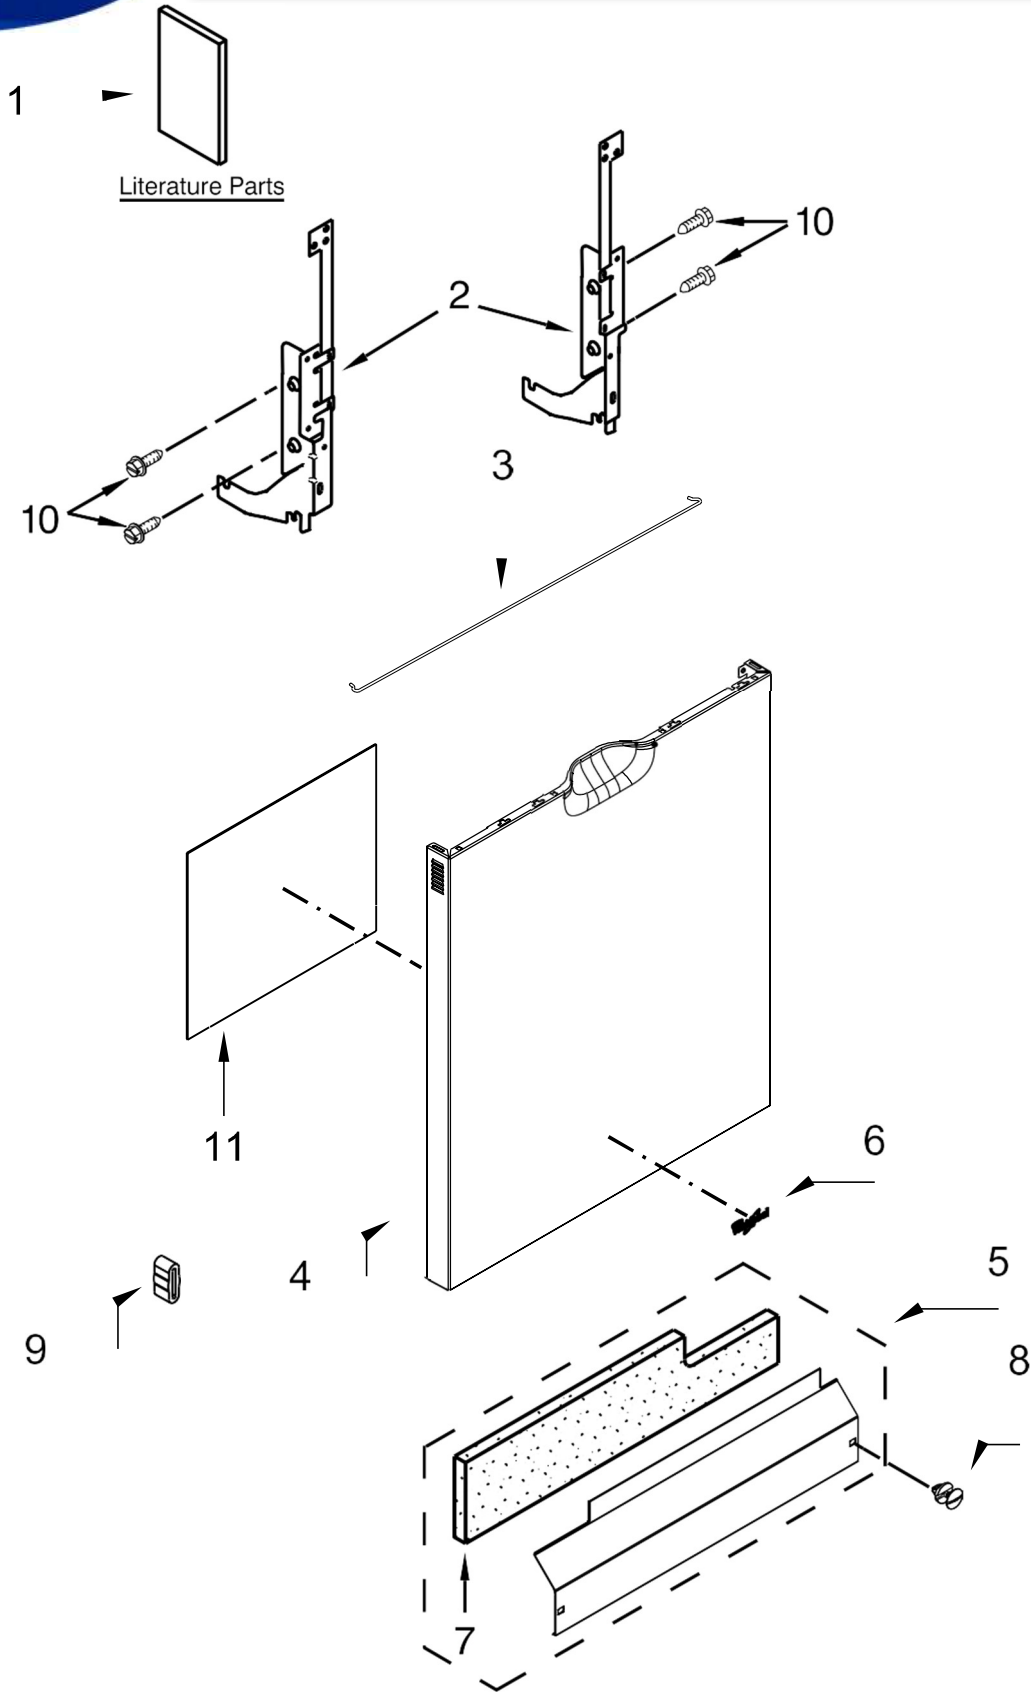

<u>Illus. No.</u>	<u>Part No.</u>	<u>Description</u>
1		Literature Parts
	W11380970	Energy Guide
	W11384187	Owners Manual
	W11266092	Tech Sheet
2		Arm, Hinge
	W11432482	Left Hand
	W11432481	Right Hand
3	W10803537	Stiffener, Door

<u>Illus. No.</u>	<u>Part No.</u>	<u>Description</u>
4		Panel, Front (Includes Nameplate)
	W10629470	Black
	W10629471	White
	W10629473	Stainless
5		Access Panel
	W10369023	Black
6	W10884775	Badge

<u>Illus. No.</u>	<u>Part No.</u>	<u>Description</u>
7	W10519755	Insulation, Toe Panel
8		Fastener
	W10503548	Black
	W10503549	White
9	8268961	Sleeve, Friction
10	489470	Screw
11	W10315897	Insulation, Front Panel