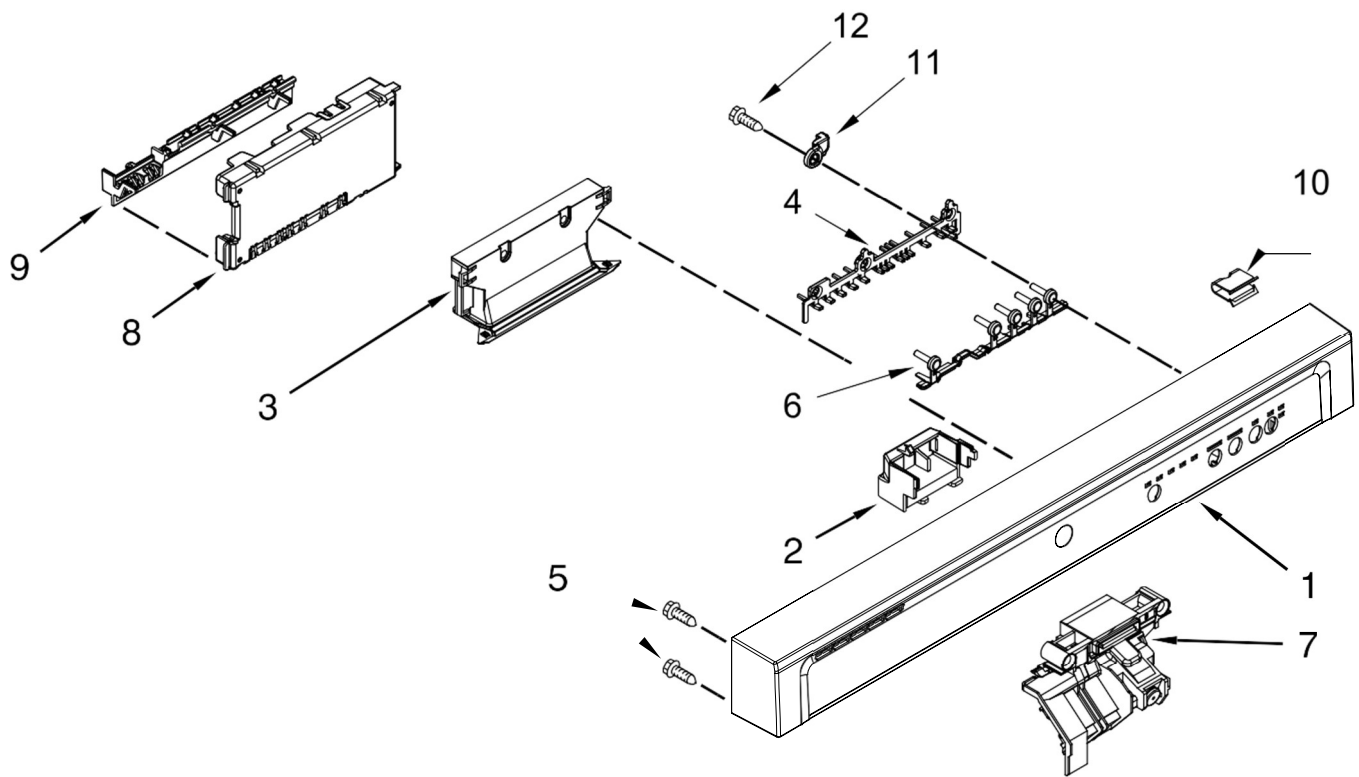

LAVAVAJILLA WDF520PADW8

<u>Illus. No.</u>	<u>Part No.</u>	<u>Description</u>	<u>Illus. No.</u>	<u>Part No.</u>	<u>Description</u>	<u>Illus. No.</u>	<u>Part No.</u>	<u>Description</u>
1		Console Assembly (Includes Insert)	4	W10629497	Light Pipe	11	W10629551	Tab, Control
	W10629482	Black	5	W11096645	Screw	12	3400061	Screw
	W10629483	White	6	W10629499	Button Tree			
	W10629485	Stainless	7	W10574864	Latch Assembly (Includes Switch)			
2	W10825638	Box, Connector	8	W10834738	Control, Electronic			
3		Handle Pocket	9	W10825369	Brace, Connector			
	W10629511	Black	10	W10485367	Clip, Panel			

LAVAVAJILLA WDF520PADW8

Illus. Part No. Description
No.

1 W10348409 Screw
2 W10524920 Cap, Rinse Aid
3 W11467699 Inner Door Assembly
(Also Order Item 6)
4 W10482094 Cover, Dispenser
5 W10329609 Vent Assembly
(Also Order Item 6)