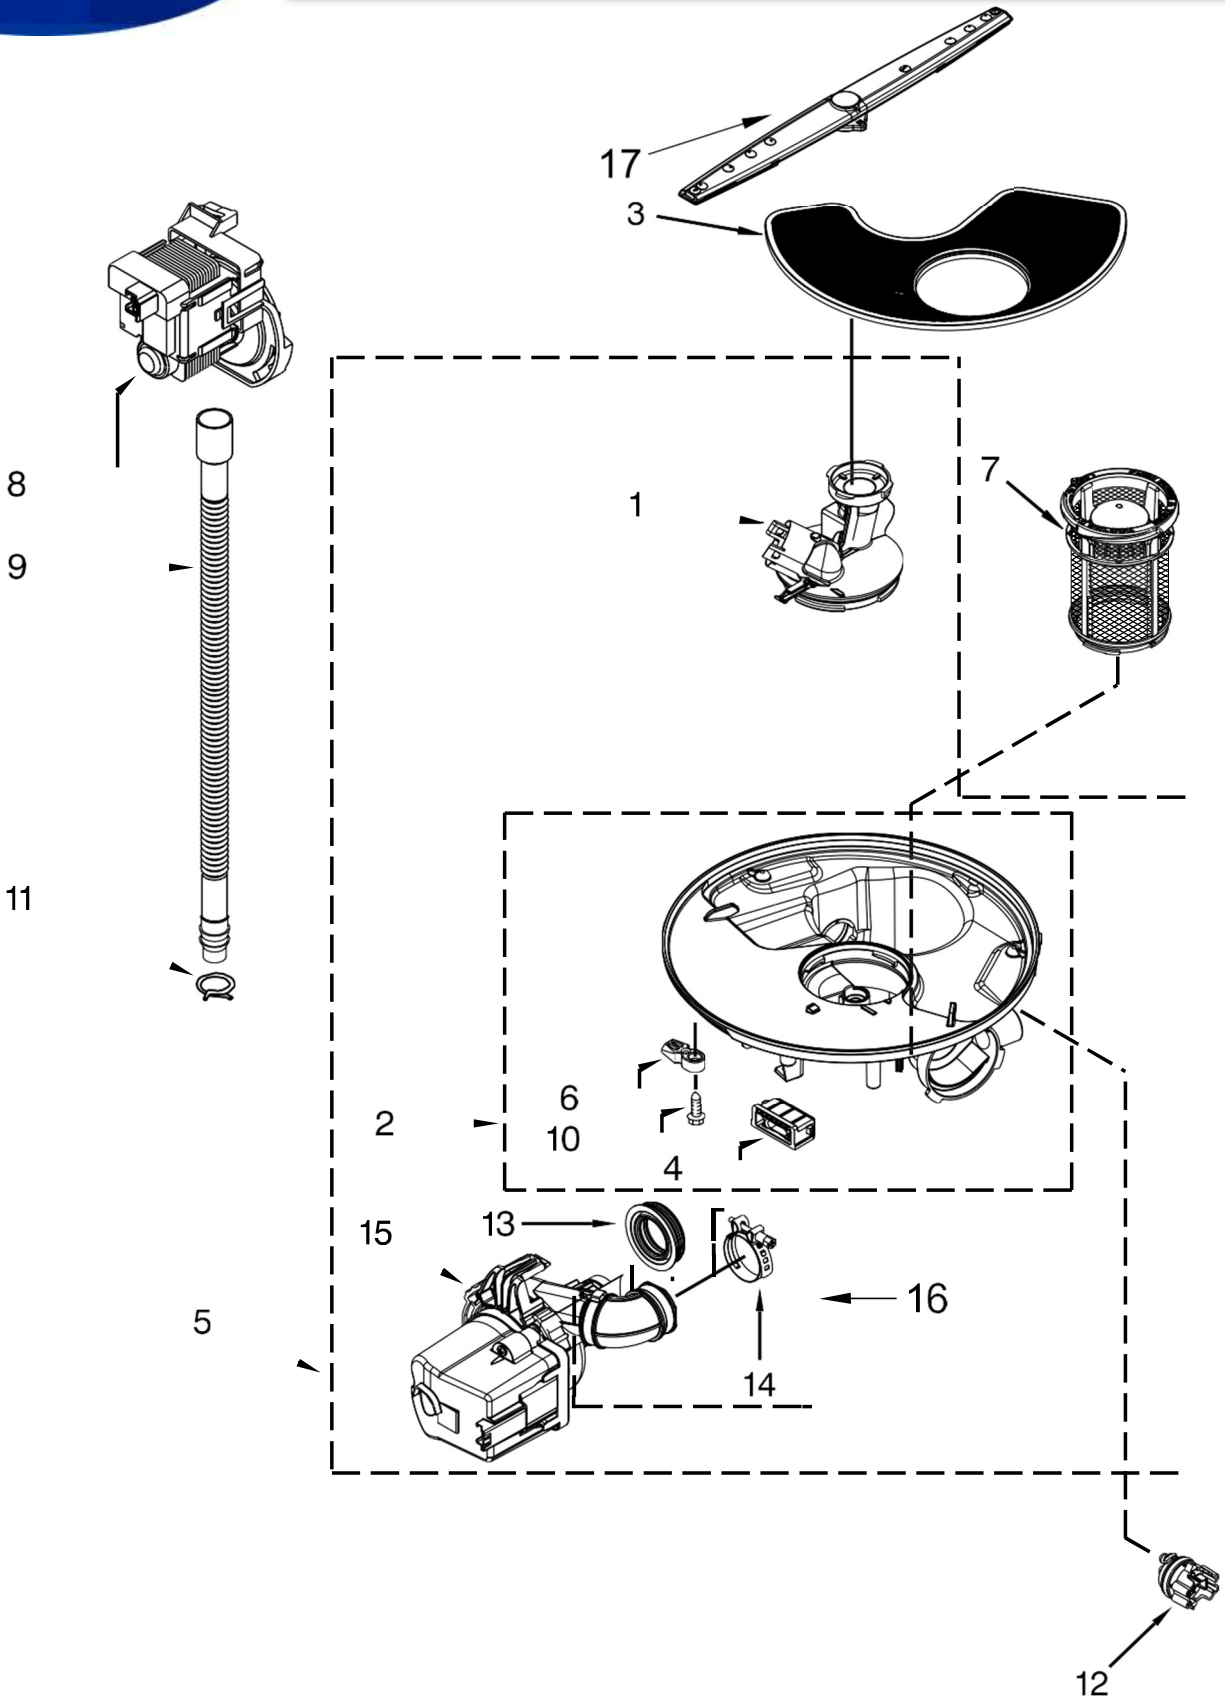

<u>Illus. No.</u>	<u>Part No.</u>	<u>Description</u>	<u>Illus. No.</u>	<u>Part No.</u>	<u>Description</u>	<u>Illus. No.</u>	<u>Part No.</u>	<u>Description</u>
1	W10349289	Tub Assembly (Includes Heater Assembly)	11	3400892	Screw	21	W10732961	Bracket, Heater Support
2	W10321574	Shield, Thermostat	12	8268991	Cover, Terminal Box	22	W10441445	Heater Element Assembly
3	W11425053	Seal, Tub	13	W10866979	Shield, Tub Sound			(Includes Heater Washer & Nut)
4	W10341745	Screw	14	W10539489	Clip, Thermostat			NOTE: If heater element is removed, it must be replaced.
5	3367670	Screw	15	3371618	Thermostat			
6	8269145	Bracket, Undercounter	16	W10544004	Strike, Latch			
7	W10304231	Support, Bottom	17	W10819539	Sound Insulation, Bottom	23	W10477552	Nut, Heater Element
8	W10619352	Leveler, Leg	18	3400014	Screw, Grounding			
9	W10337934	Spring, Door Balance	19	8268990	Bushing, Door Spring			
10	8575897	Wheel Assembly	20	3378128	Washer, Pronged Cup