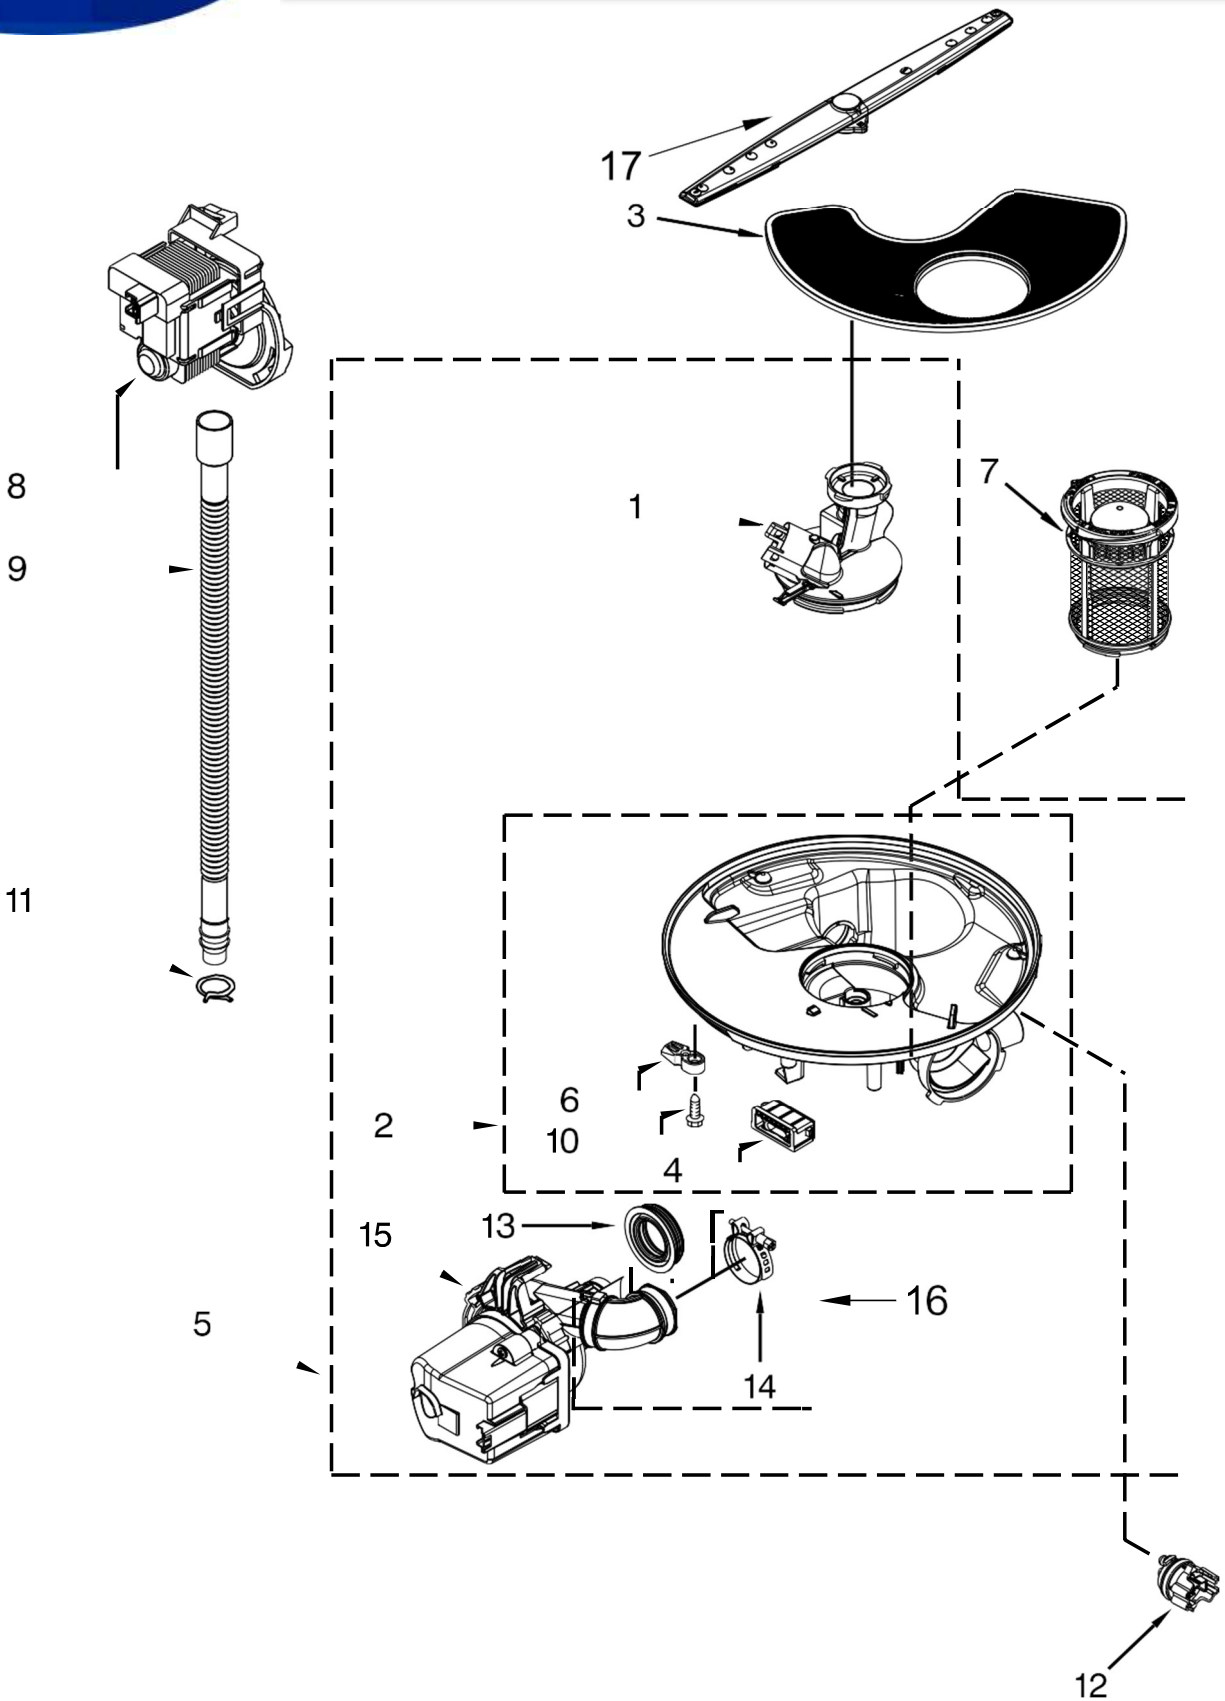

<u>Illus. No.</u>	<u>Part No.</u>	<u>Description</u>	<u>Illus. No.</u>	<u>Part No.</u>	<u>Description</u>	<u>Illus. No.</u>	<u>Part No.</u>	<u>Description</u>
1	W10349289	Tub Assembly (Includes Heater Assembly)	11	3400892	Screw	21	W10732961	Bracket, Heater Support
2	W10321574	Shield, Thermostat	12	8268991	Cover, Terminal Box	22	W10441445	Heater Element Assembly (Includes Heater Washer & Nut)
3	W10524469	Seal, Tub	13	W10866979	Shield, Tub Sound			NOTE: If heater element is removed, it must be replaced.
4	W10341745	Screw	14	W10539489	Clip, Thermostat			
5	3307070	Screw	15	3371618	Thermostat			
6	8269145	Bracket, Undercounter	16	W10544004	Strike, Latch			
7	W10304231	Support, Bottom	17	W10819539	Sound Insulation, Bottom			
8	W10619352	Leveler, Leg	18	3400014	Screw, Grounding	23	W10477552	Nut, Heater Element
9	W10337934	Spring, Door Balance	19	8268990	Bushing, Door Spring			
10	8575897	Wheel Assembly	20	3378128	Washer, Pronged Cup