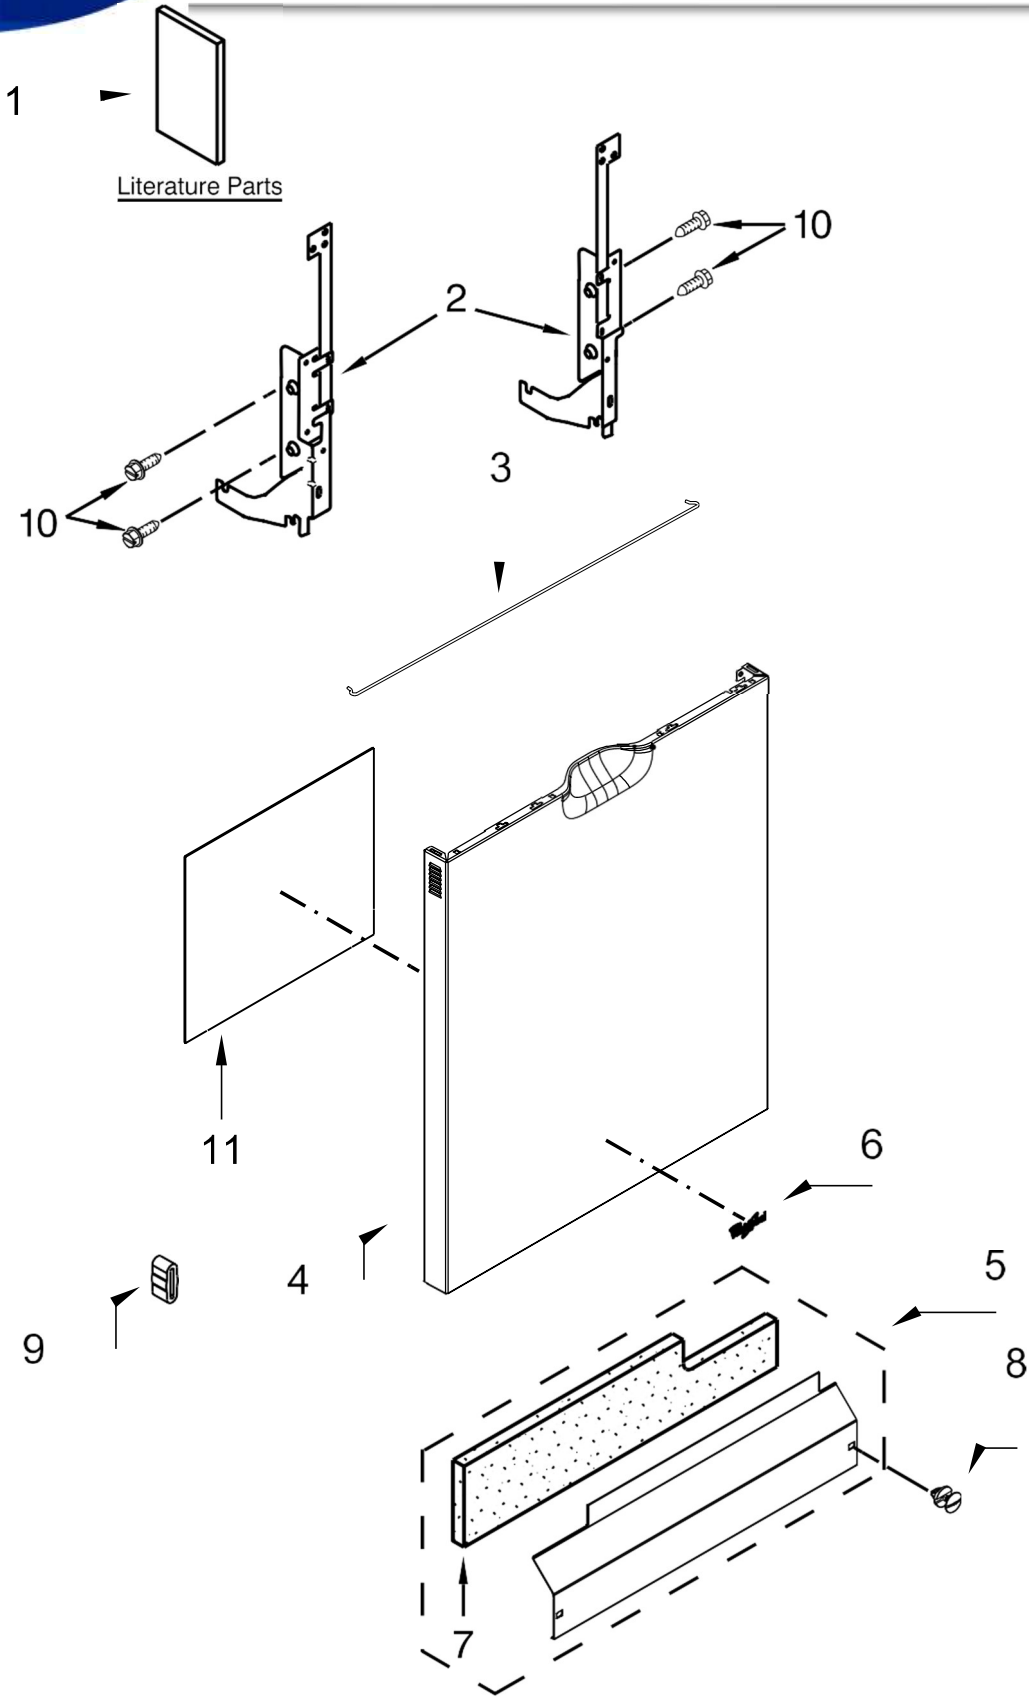

UNDERCOUNTER DISHWASHER

MODELS:

WDF520PADB9 (Black)
WDF520PADW9 (White)
WDF520PADM9 (Stainless)

LAVAVAJILLAS WDF520PADW9

<u>Illus. No.</u>	<u>Part No.</u>	<u>Description</u>	<u>Illus. No.</u>	<u>Part No.</u>	<u>Description</u>	<u>Illus. No.</u>	<u>Part No.</u>	<u>Description</u>
1		Literature Parts	4		Panel, Front (Includes Nameplate)	6	W10884775	Badge
	W11380970	Energy Guide				7	W10519755	Insulation, Toe Panel
	W11384187	Owners Manual		W10629470	Black	8		Fastener
	W11266092	Tech Sheet		W10629471	White		W10503548	Black
2		Arm, Hinge		W10629473	Stainless		W10503549	White
	W10274922	Left Hand	5		Access Panel	9	8268961	Sleeve, Friction
	W10274921	Right Hand		W10369023	Black	10	489470	Screw
3	W10803537	Stiffener, Door		W10369025	White	11	W10315897	Insulation, Front Panel

<u>Illus. No.</u>	<u>Part No.</u>	<u>Description</u>	<u>Illus. No.</u>	<u>Part No.</u>	<u>Description</u>	<u>Illus. No.</u>	<u>Part No.</u>	<u>Description</u>
1		Console Assembly (Includes Insert)	4	W10629497	Light Pipe	11	W10629551	Tab, Control
	W10629482	Black	5	W11096645	Screw	12	3400061	Screw
	W10629483	White	6	W10629499	Button Tree			
	W10629485	Stainless	7	W10574864	Latch Assembly (Includes Switch)			
2	W10825638	Box, Connector	8	W10834738	Control, Electronic			
3		Handle Pocket	9	W10825369	Brace, Connector			
	W10629511	Black	10	W10485367	Clip, Panel			