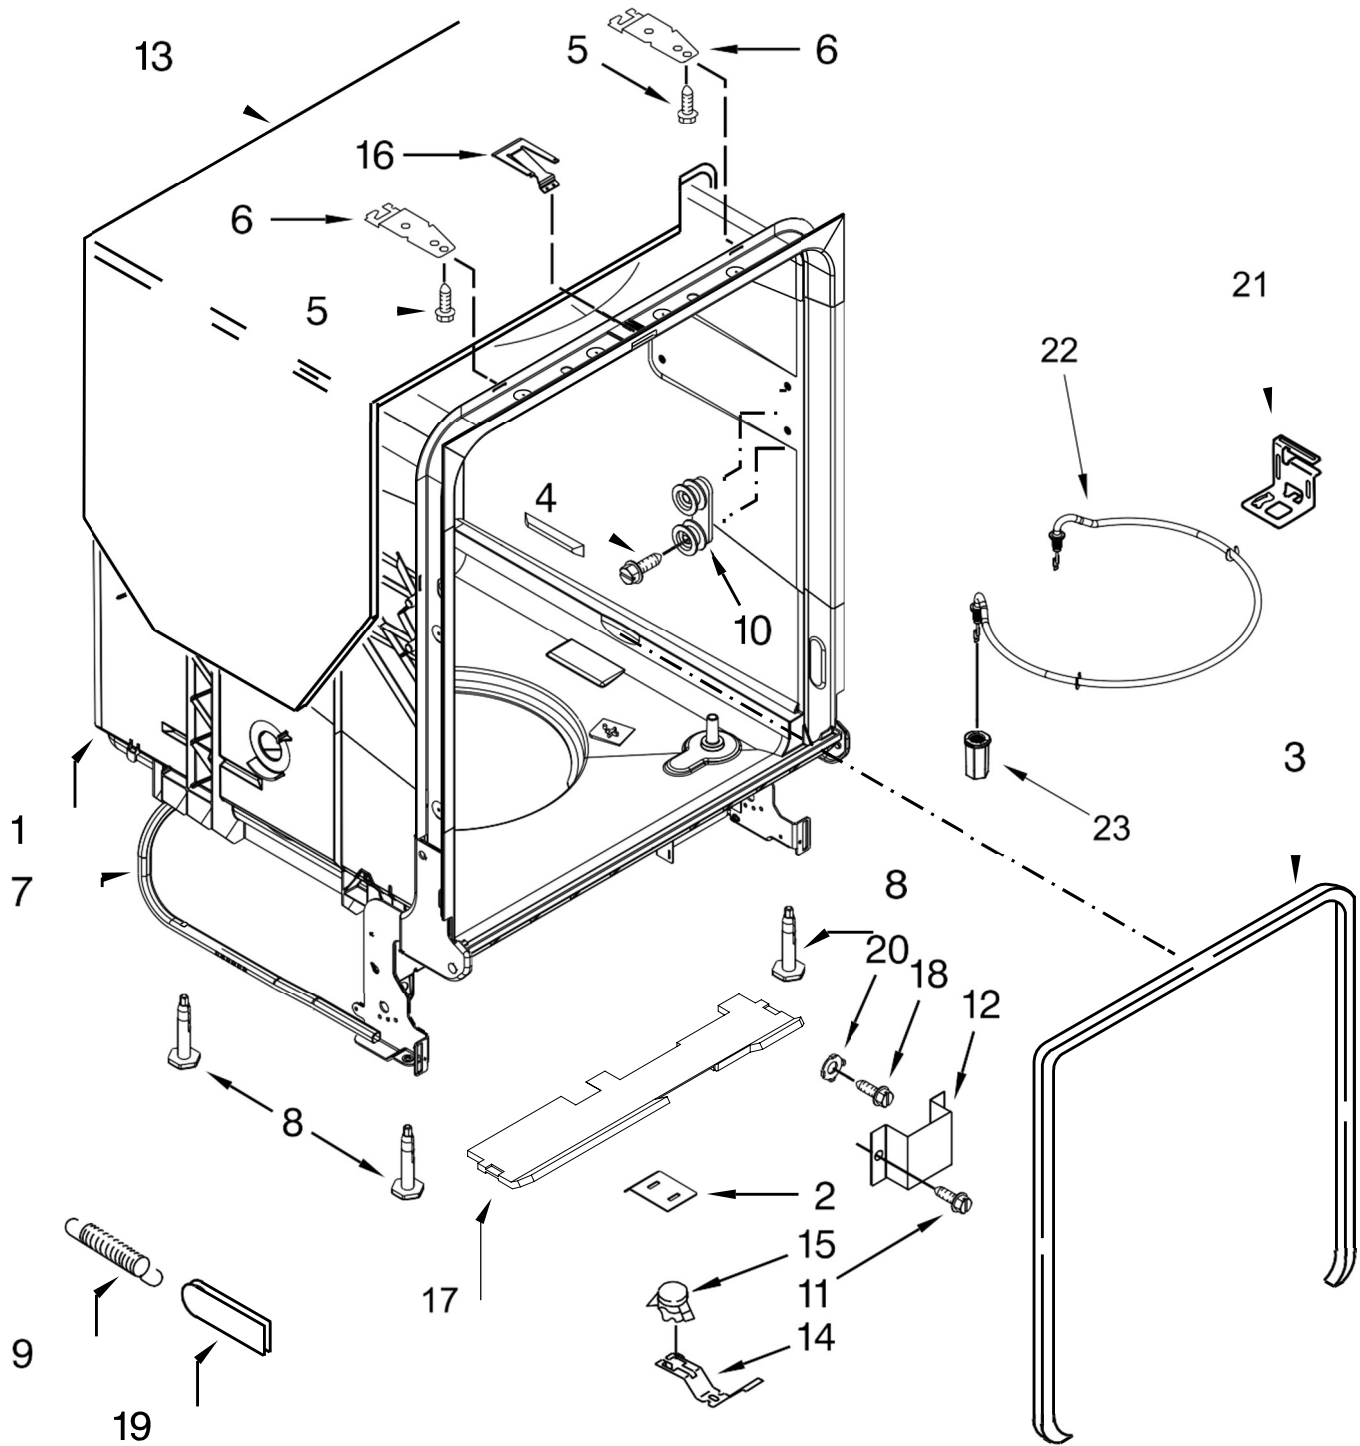

<u>Illus. No.</u>	<u>Part No.</u>	<u>Description</u>	<u>Illus. No.</u>	<u>Part No.</u>	<u>Description</u>	<u>Illus. No.</u>	<u>Part No.</u>	<u>Description</u>
1	W10349289	Tub Assembly (Includes Heater Assembly)	11	3400892	Screw	21	W10732961	Bracket, Heater Support
2	W10321574	Shield, Thermostat	12	8268991	Cover, Terminal Box	22	W10441445	Heater Element Assembly (Includes Heater Washer & Nut)
3	W10524469	Seal, Tub	13	W10866979	Shield, Tub Sound			NOTE: If heater element is removed, it must be replaced.
4	W10341745	Screw	14	W10539489	Clip, Thermostat			
5	3307070	Screw	15	3371618	Thermostat			
6	8269145	Bracket, Undercounter	16	W10544004	Strike, Latch			
7	W10304231	Support, Bottom	17	W10819539	Sound Insulation, Bottom			
8	W10619352	Leveler, Leg	18	3400014	Screw, Grounding	23	W10477552	Nut, Heater Element
9	W10337934	Spring, Door Balance	19	8268990	Bushing, Door Spring			
10	8575897	Wheel Assembly	20	3378128	Washer, Pronged Cup