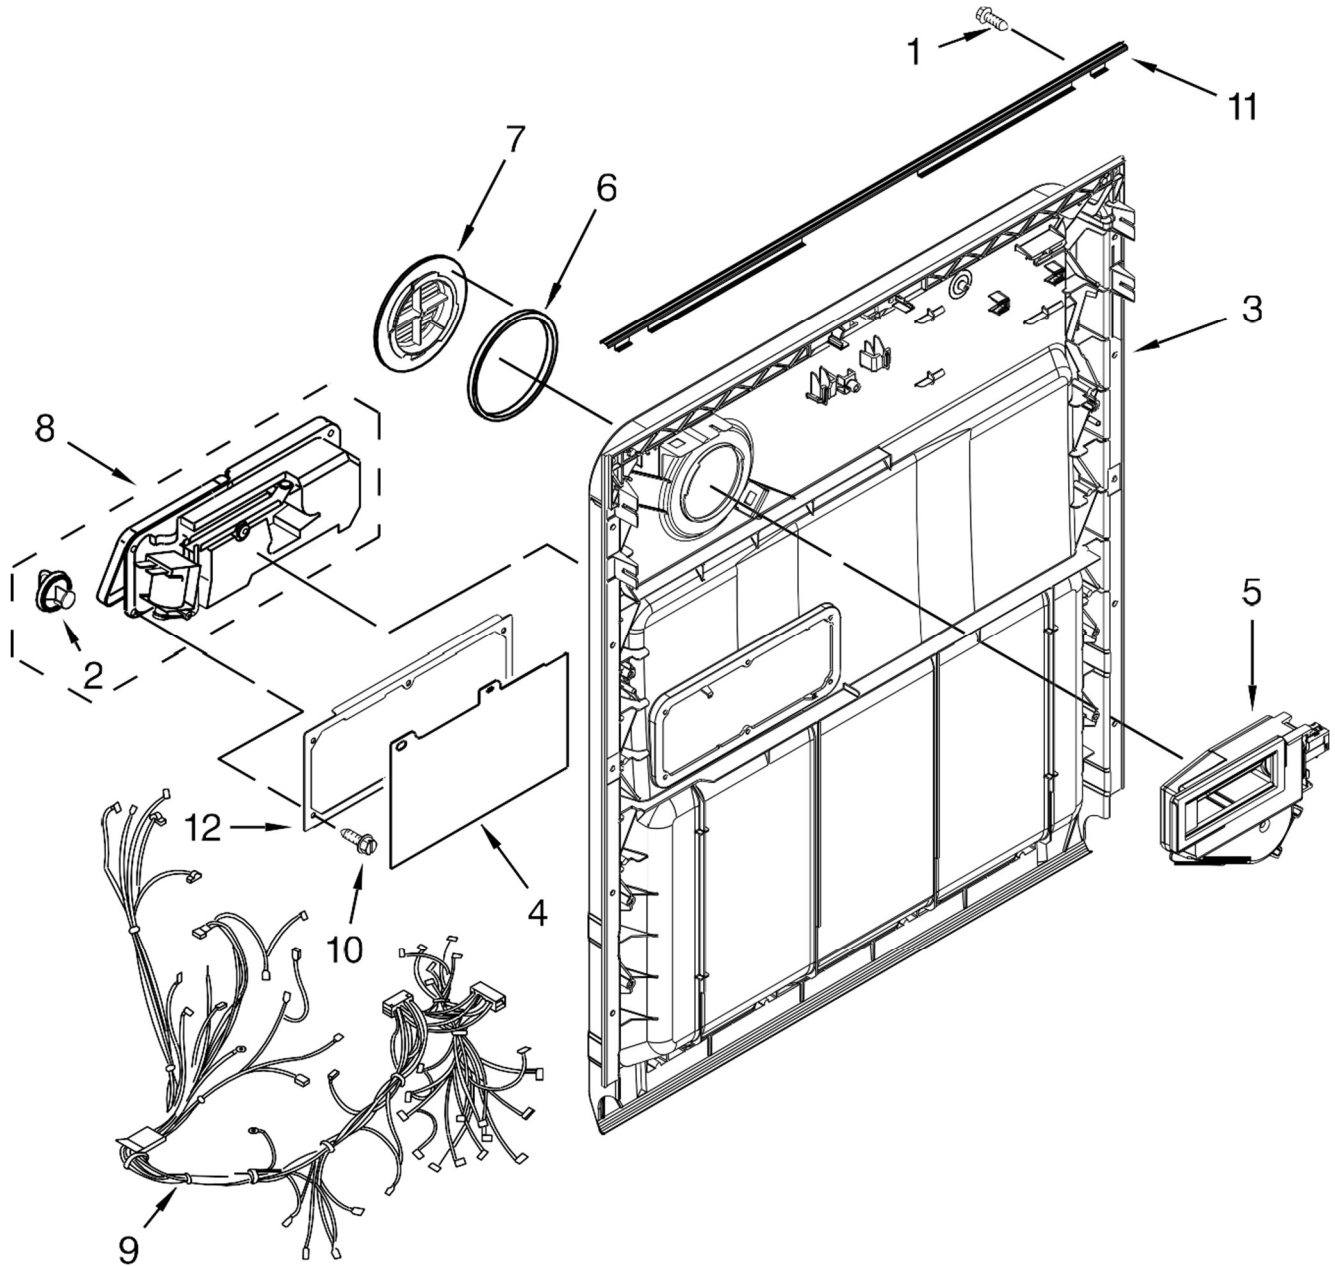

UNDERCOUNTER DISHWASHER

MODELS:

WDF520PADB9 (Black)
WDF520PADW9 (White)
WDF520PADM9 (Stainless)

LAVAVAJILLAS WDF520PADW9

<u>Illus. No.</u>	<u>Part No.</u>	<u>Description</u>	<u>Illus. No.</u>	<u>Part No.</u>	<u>Description</u>	<u>Illus. No.</u>	<u>Part No.</u>	<u>Description</u>
1		Literature Parts	4		Panel, Front (Includes Nameplate)	6	W10884775	Badge
	W11380970	Energy Guide				7	W10519755	Insulation, Toe Panel
	W11384187	Owners Manual		W10629470	Black	8		Fastener
	W11266092	Tech Sheet		W10629471	White		W10503548	Black
2		Arm, Hinge		W10629473	Stainless		W10503549	White
	W10274922	Left Hand	5		Access Panel	9	8268961	Sleeve, Friction
	W10274921	Right Hand		W10369023	Black	10	489470	Screw
3	W10803537	Stiffener, Door		W10369025	White	11	W10315897	Insulation, Front Panel

<u>Illus. No.</u>	<u>Part No.</u>	<u>Description</u>	<u>Illus. No.</u>	<u>Part No.</u>	<u>Description</u>	<u>Illus. No.</u>	<u>Part No.</u>	<u>Description</u>
1		Console Assembly (Includes Insert)	4	W10629497	Light Pipe	11	W10629551	Tab, Control
	W10629482	Black	5	W11096645	Screw	12	3400061	Screw
	W10629483	White	6	W10629499	Button Tree			
	W10629485	Stainless	7	W10574864	Latch Assembly (Includes Switch)			
2	W10825638	Box, Connector	8	W10834738	Control, Electronic			
3		Handle Pocket	9	W10825369	Brace, Connector			
	W10629511	Black	10	W10485367	Clip, Panel			