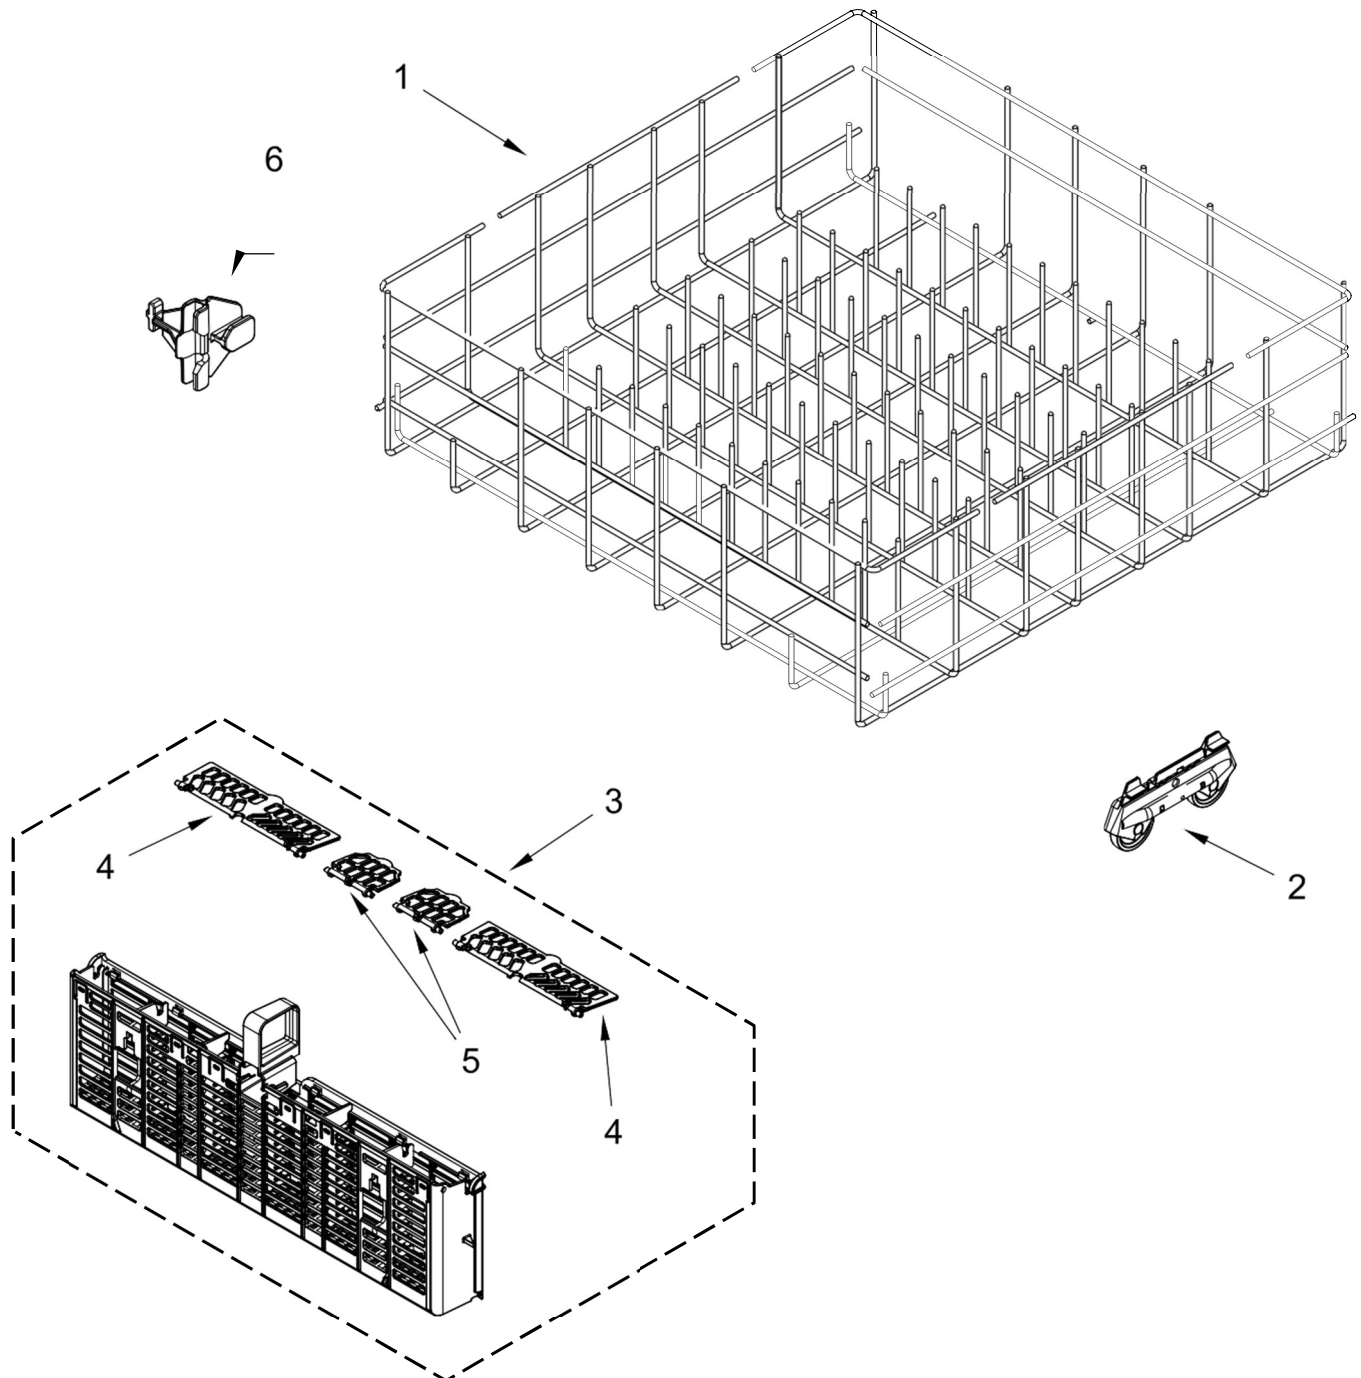

<u>Illus.</u> <u>No.</u>	<u>Part No.</u>	<u>Description</u>
3	W10498900	Sprayarm
4	W10340681	Manifold

LAVAVAJILLAS WDF520PADW9

LAVAVAJILLAS WDF520PADW9

<u>Illus. No.</u>	<u>Part No.</u>	<u>Description</u>
1	W10826745	Dishrack, Upper
2	W10845760	Mount, Wheel Assembly
3	3385089	Track, Dishrack

<u>Illus. No.</u>	<u>Part No.</u>	<u>Description</u>
4	8555925	Stop, Track (Non-Removable)
5	W10306228	Track, Spacer

<u>Illus. No.</u>	<u>Part No.</u>	<u>Description</u>
6	W10380410	Cupshelf, Small
7	W10082861	Stop, Track (Removable)