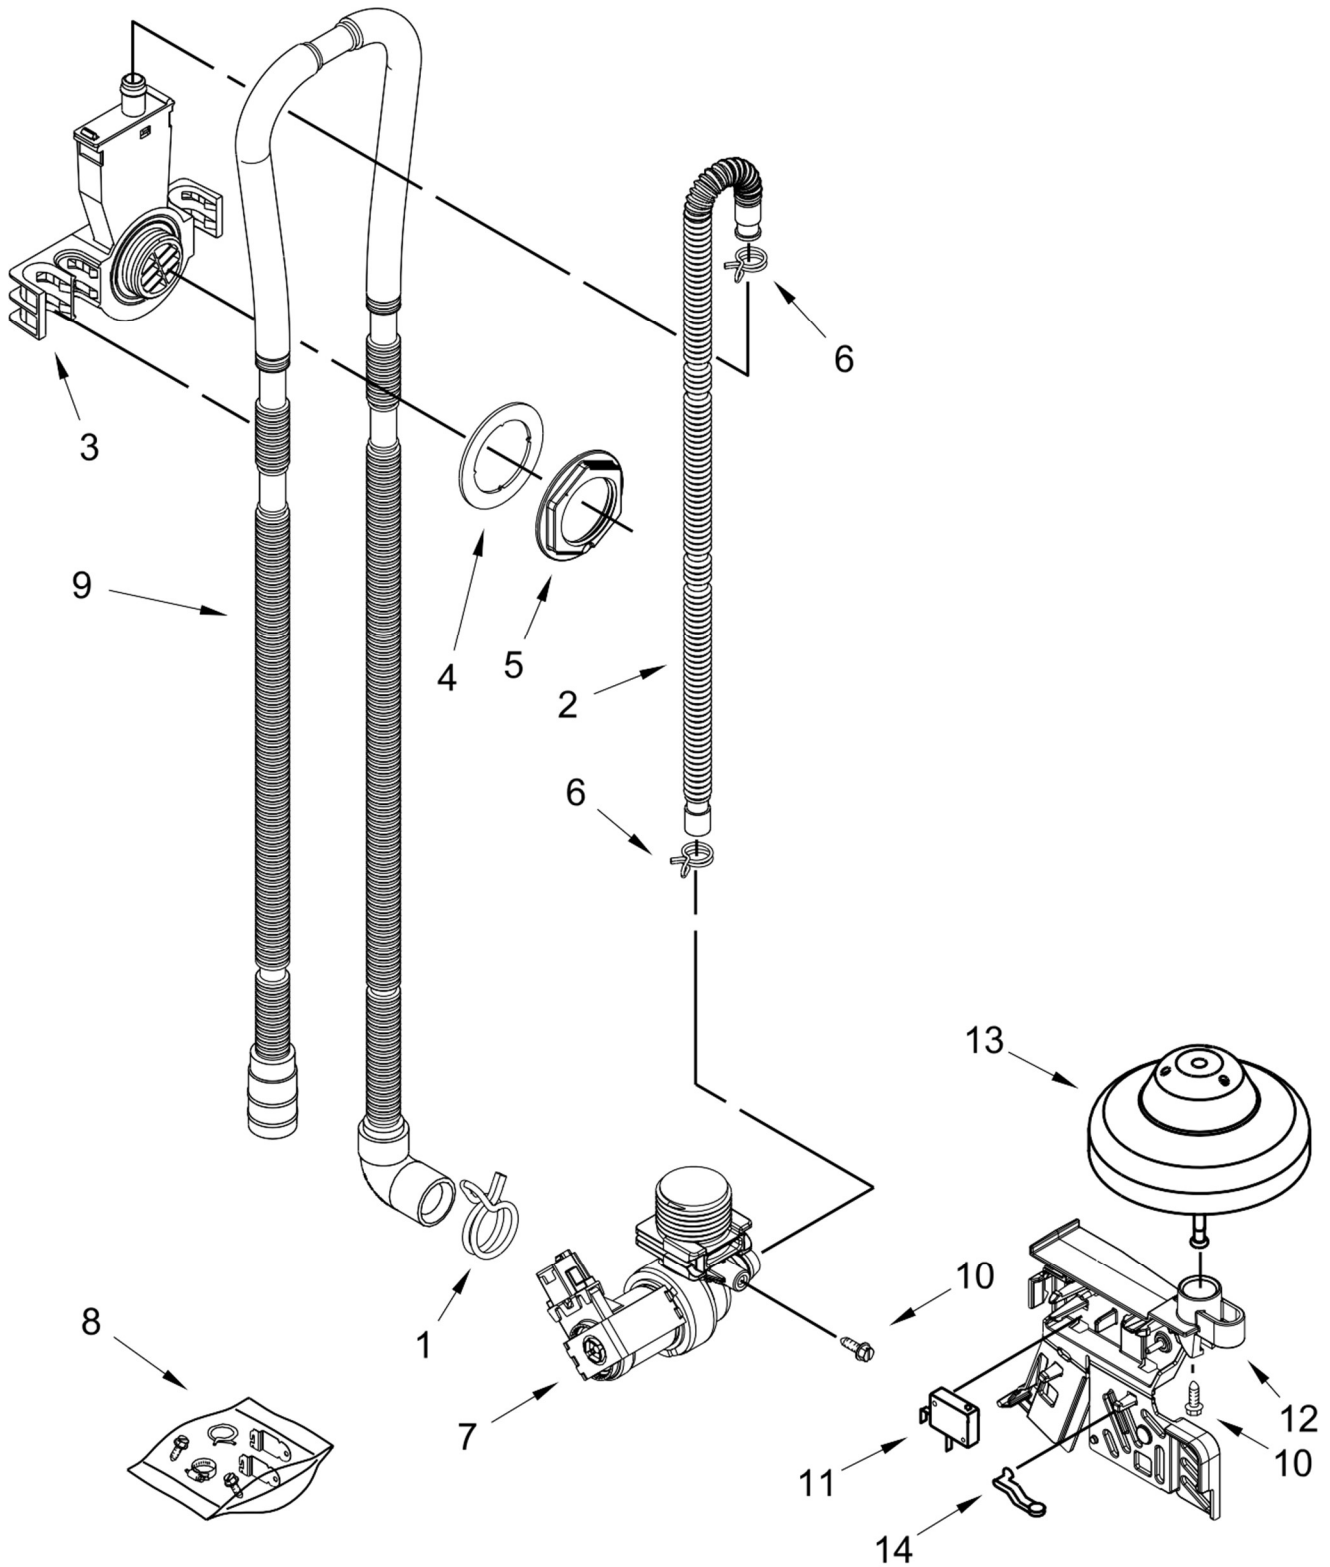

<u>Illus.</u> <u>No.</u>	<u>Part No.</u>	<u>Description</u>	<u>Illus.</u> <u>No.</u>	<u>Part No.</u>	<u>Description</u>	<u>Illus.</u> <u>No.</u>	<u>Part No.</u>	<u>Description</u>
1	370445	Clamp, Hose	6	371505	Clamp, Hose	10	304231	Screw
2	W10769066	Inlet Hose	7	W11130744	Fill Valve Assembly	11	W10195039	Switch, Overfill Control
3	W10195536	Inlet, Water (Also Order Item 4)	8	W10292152	Miscellaneous Parts Bag (Contains 2 Screws, 2 Clamps, & 2 Brackets)	12	W10316267	Standpipe, Overfill
4	8531323	Gasket				13	W10346525	Float & Retainer Assembly
5	W10508676	Nut, Inlet (Also Order Item 4)	9	W10545278	Drain loop with check valve assembly	14	W10195037	Lever, Overfill Switch