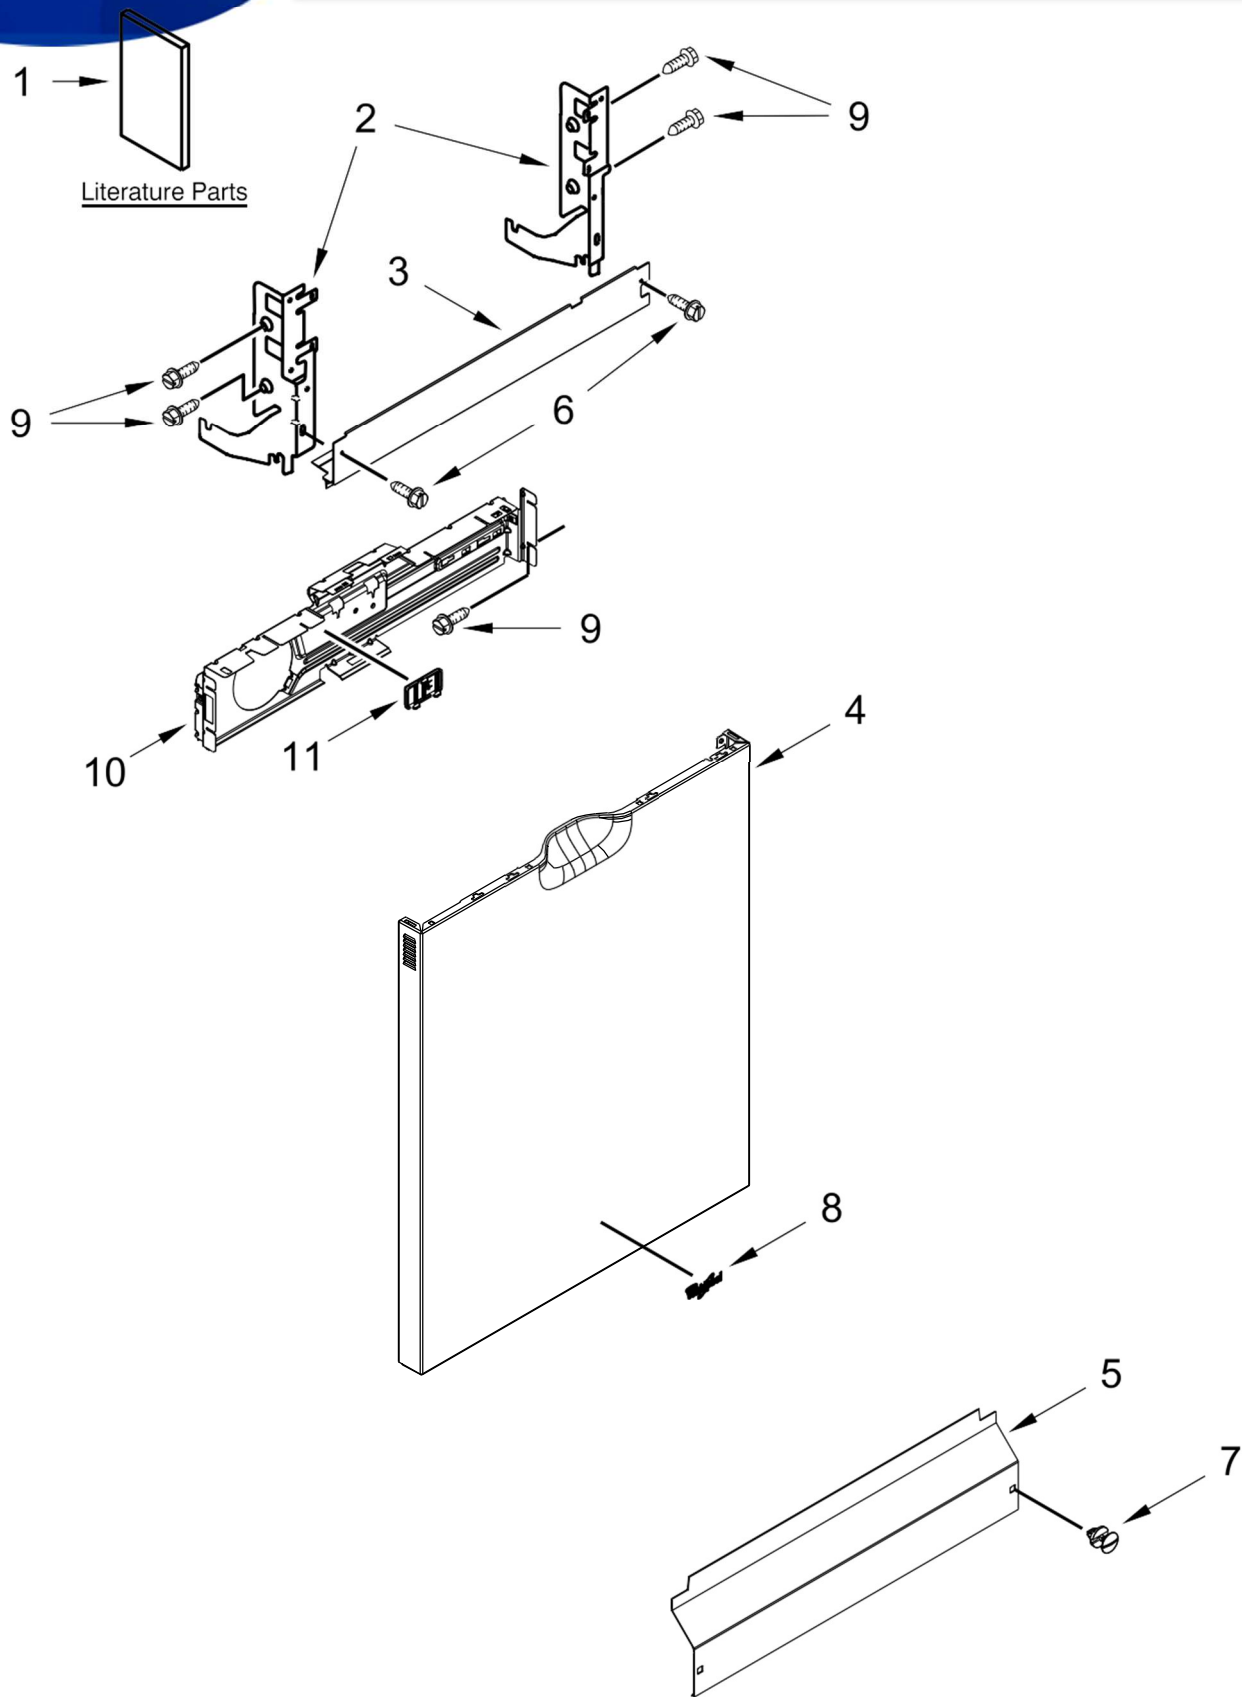

LAVAVAJILLAS WDF760SADB1