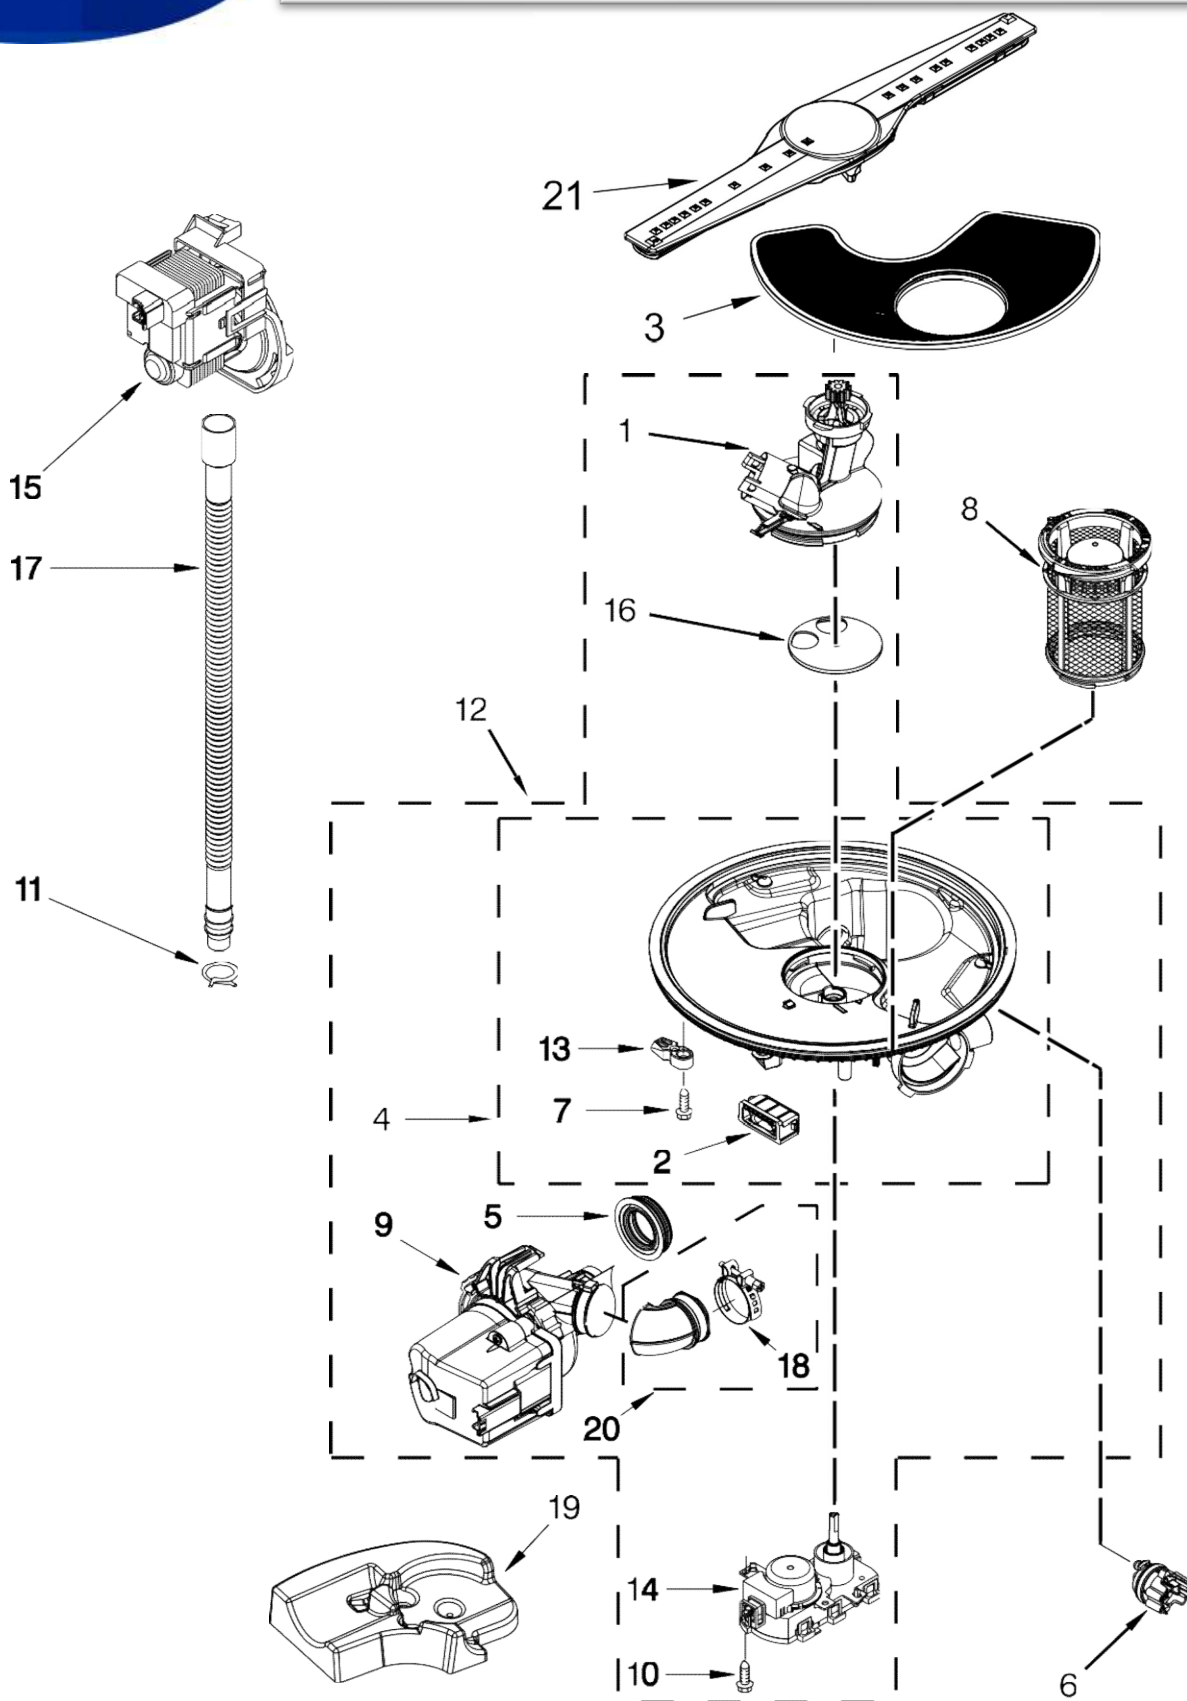

<u>Illus. No.</u>	<u>Part No.</u>	<u>Description</u>
1	W10629542	Cover, Outlet
2	W10195086	Motor, Isolator
3	W10463906	Screen
4	W10455268	Sump With Seal (Also Order Items 5 & 20)
5	W10538166	Grommet
6	W10723295	Indicator, Optical Wash
7	W10348407	Screw

<u>Illus. No.</u>	<u>Part No.</u>	<u>Description</u>
8	W10789806	Filter Cup Assembly
9	W10885542	Motor (Also Order Items 5 & 20)
10	9741232	Screw
11	8269146	Clamp, Hose
12	W10671942	Sump & Motor Assembly
13	W10372113	Tab, Sump
14	W10849439	Motor, Diverter

<u>Illus. No.</u>	<u>Part No.</u>	<u>Description</u>
15	W10348269	Pump, Drain
16	W10476221	Disc, Diverter
17	8269144	Hose, Drain
18	W10169167	Clamp, Hose
19	W10300776	Damper, Sump Assembly
20	W10445975	Hose Assembly (Includes 2 Clamps)
21	W10629546	Sprayarm, Lower