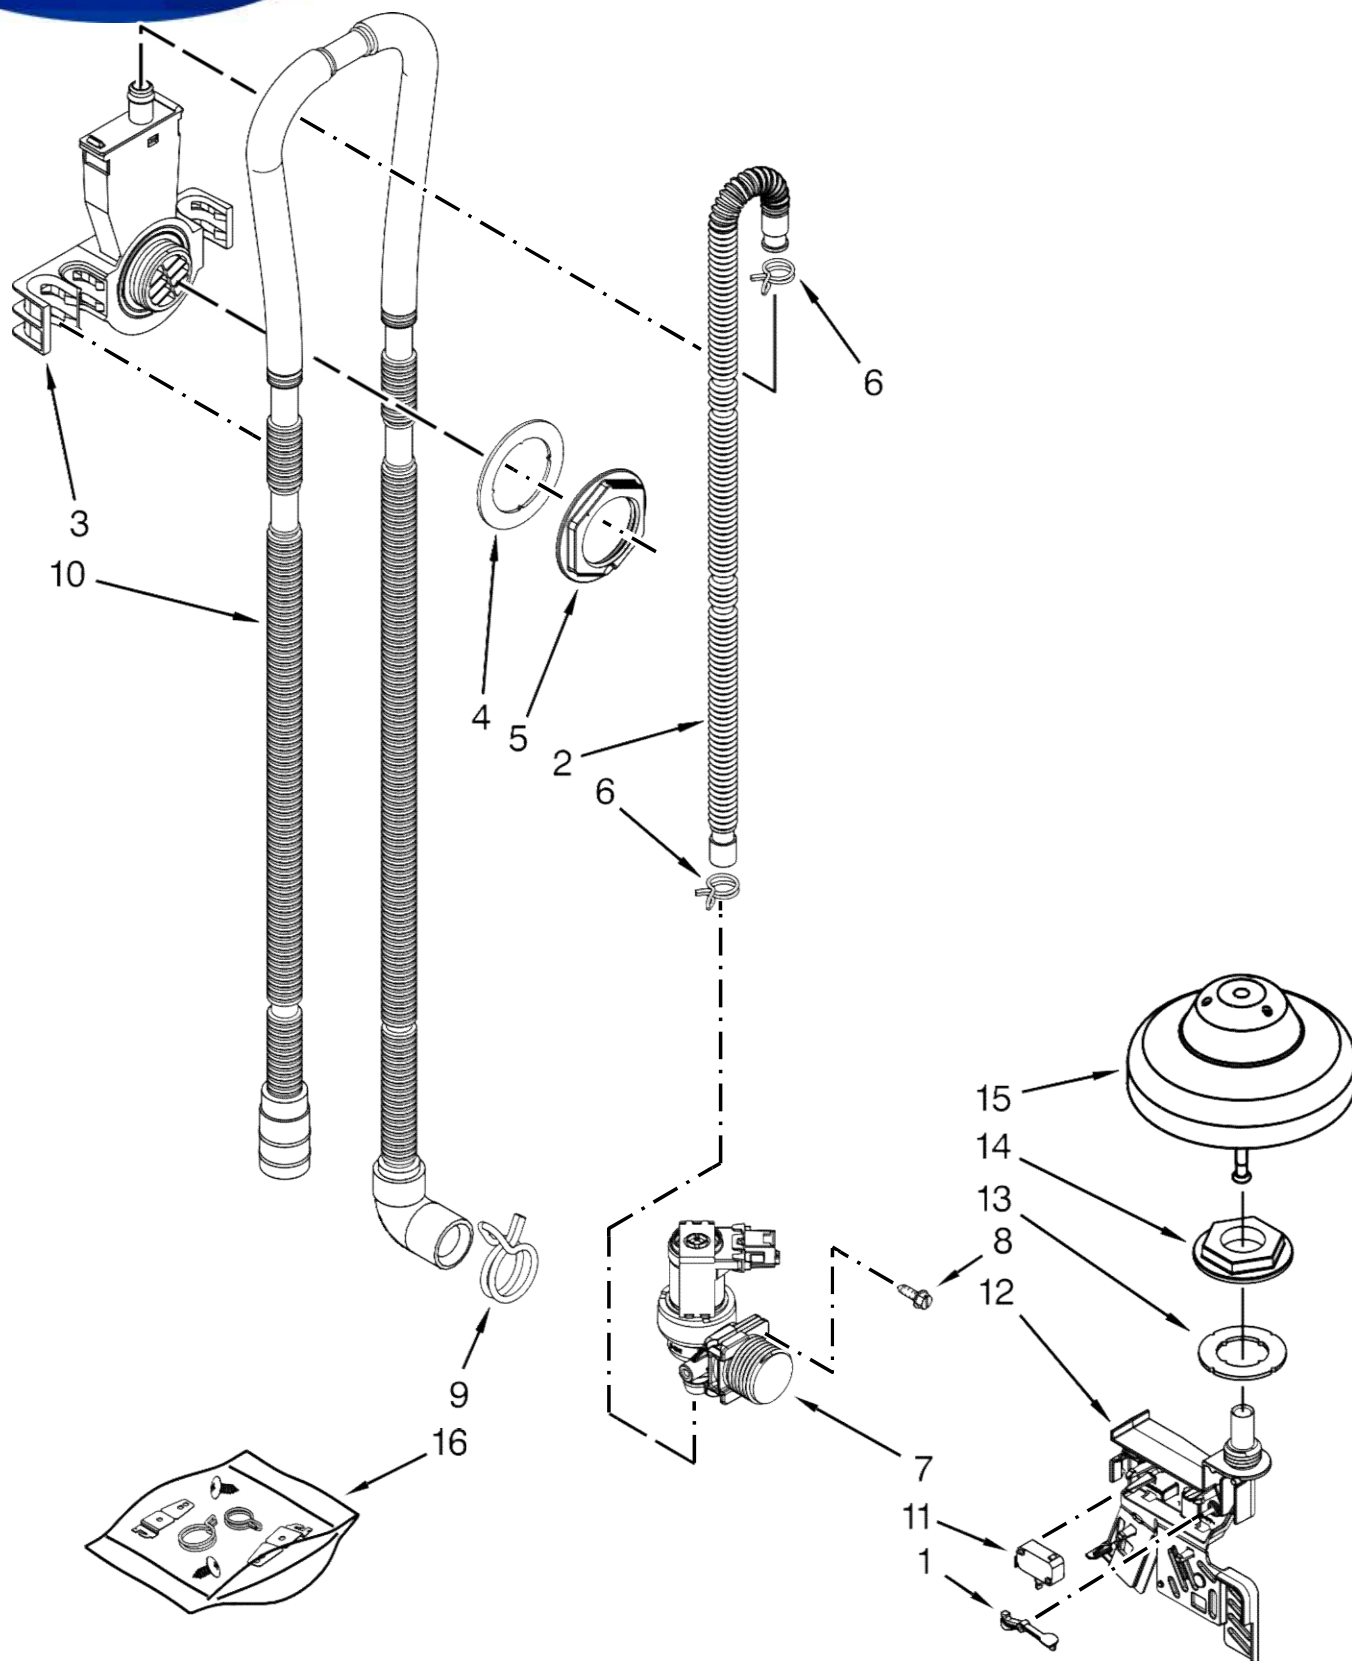

LAVAVAJILLAS WDF760SAD

<u>Illus. No.</u>	<u>Part No.</u>	<u>Description</u>
1	W10195037	Lever, Overfill Switch
2	W10769066	Hose
3	W10195536	Inlet, Water (Also Order Item 4)
4	8531323	Gasket
5	W10213825	Nut, Water Inlet (Also Order Item 4)
6	371505	Clamp, Hose

<u>Illus. No.</u>	<u>Part No.</u>	<u>Description</u>
7	W10327249	Fill Valve Assembly
8	304392	Screw
9	371505	Clamp, Hose
10	W10545278	Drain Loop with Check Valve Assembly
11	W10734532	Switch, Overfill Control
12	W10647205	Housing, Overfill (Also Order Item 13)

<u>Illus. No.</u>	<u>Part No.</u>	<u>Description</u>
13	8531743	Gasket, Flat
14	W10195038	Nut, Standpipe
15	W10195036	Float & Retainer Assembly
16	W10292152	Miscellaneous Parts Bag (Contains 2 Screws, 2 Clamps, & 2 Brackets)