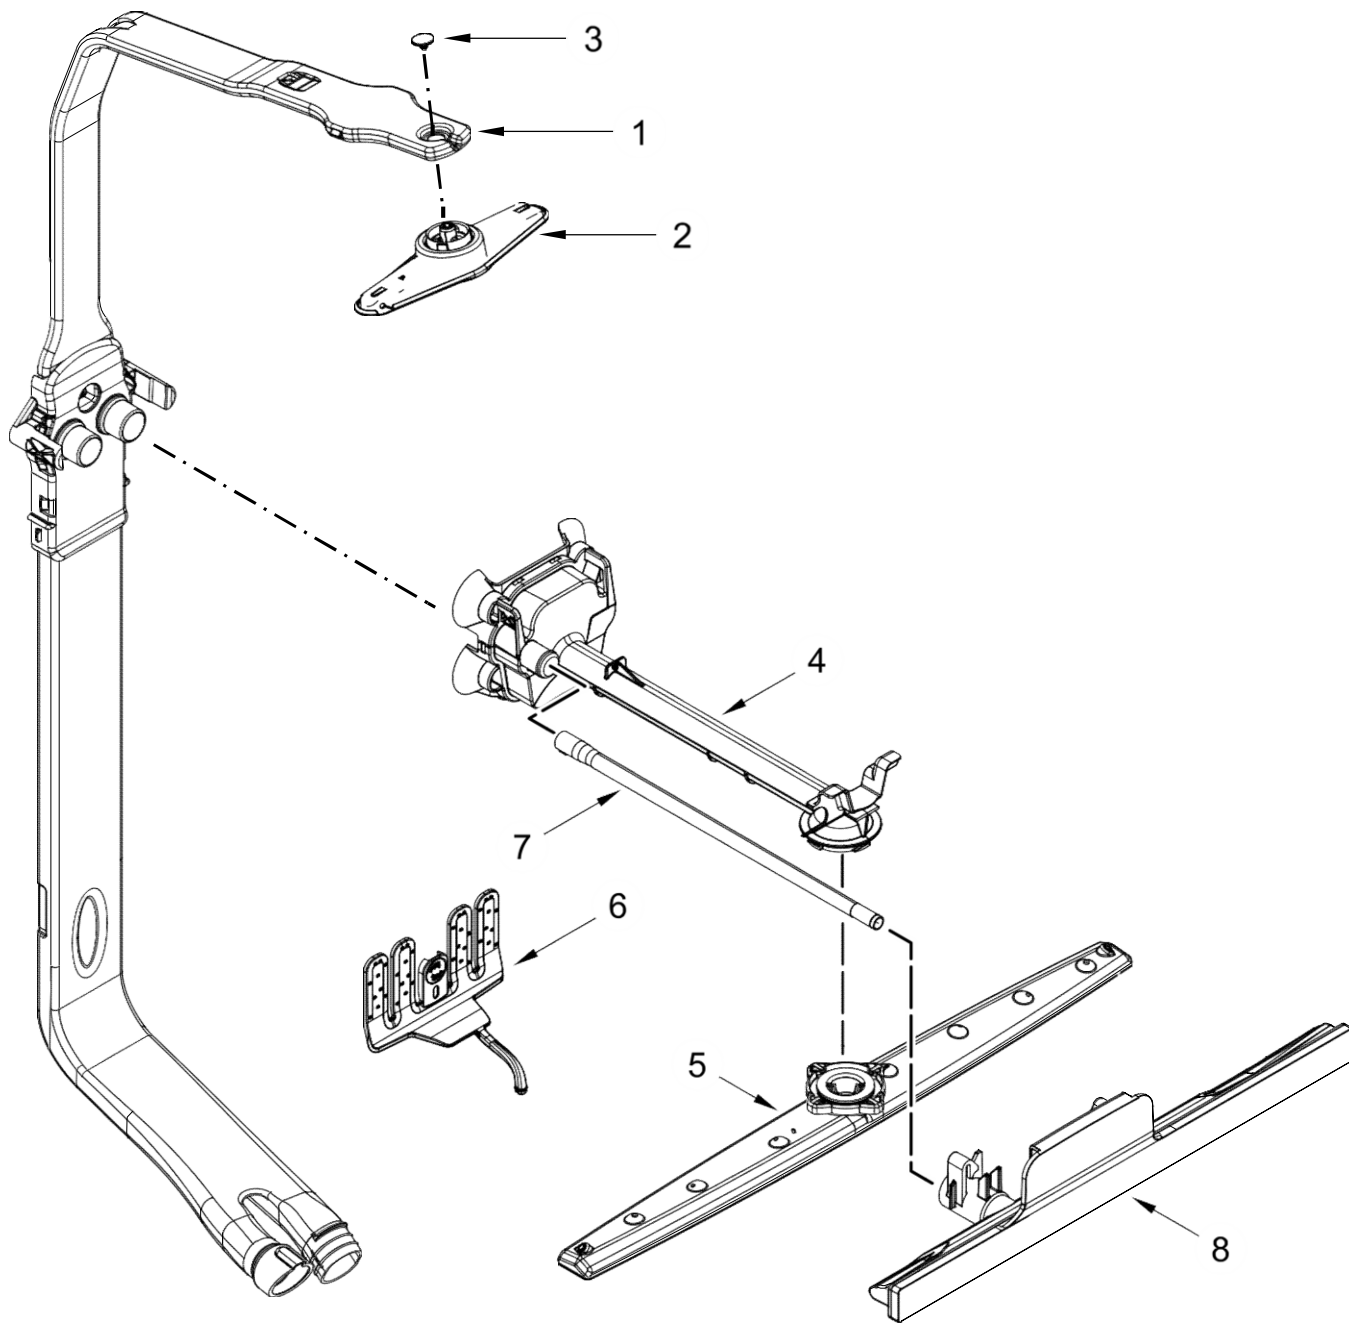

LAVAVAJILLAS WDF760SAD

<u>Illus.</u> <u>No.</u>	<u>Part No.</u>	<u>Description</u>
1	W10753067	Feed Tube Assembly (Includes Items 2 & 3)
2	W10327455	Sprayarm, Third Level
3	3400918	Retainer

<u>Illus.</u> <u>No.</u>	<u>Part No.</u>	<u>Description</u>
4	W10788845	Manifold
5	W10498900	Sprayarm
6	W10671899	Manifold, Proscrub

<u>Illus.</u> <u>No.</u>	<u>Part No.</u>	<u>Description</u>
7	W10355006	Tube, Connecting
8	W10644280	Manifold, Tall Item Zone