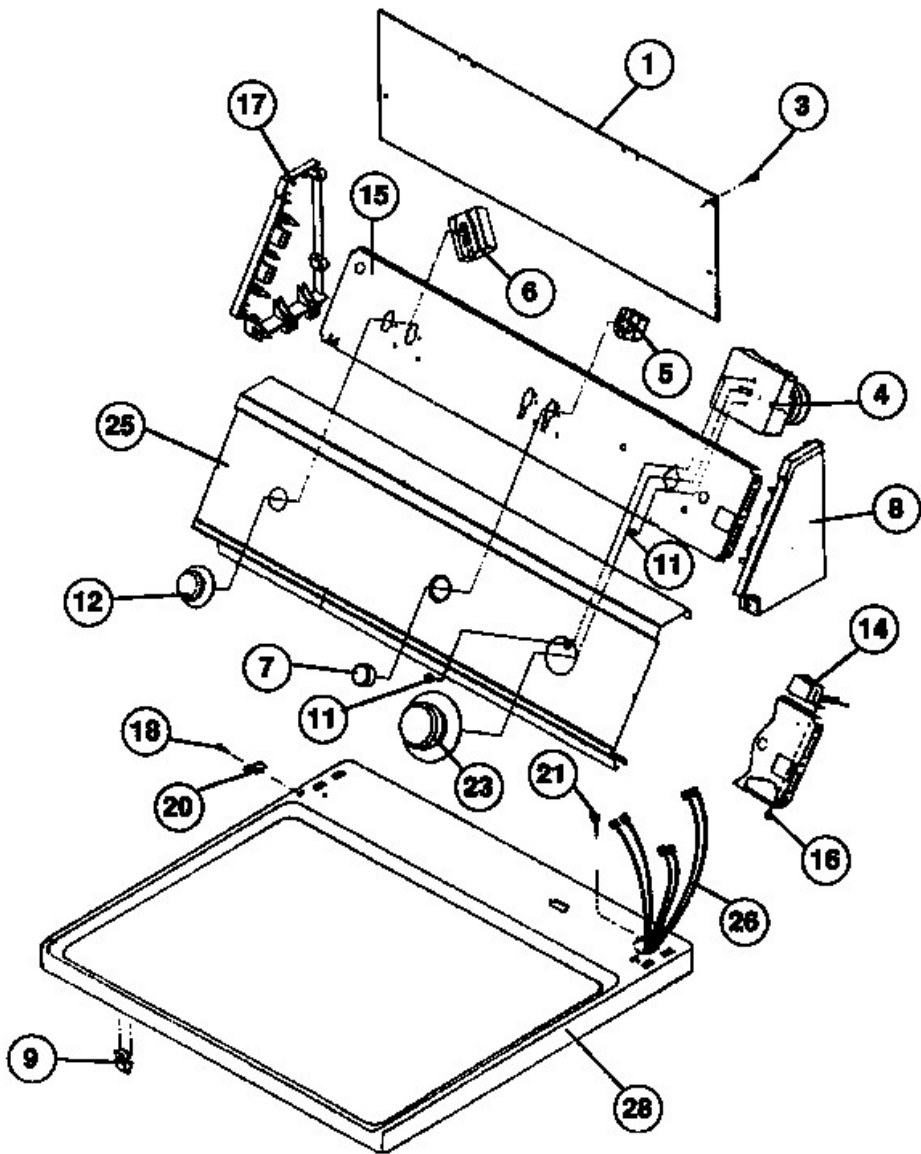

Distribuidor Autorizado

SurteRápido.com

Venta de Refacciones
Electrodomesticas

Secadora W.W. WDG336RBD1

Secadora W.W. WDG336RBD1

Guía	N.P.	Descripción
1	08011338	Screw
2	3281175	Hinge
3	5303015671	Screw
4	5308015309	Screw
5	5303281129	Dryer 3-prong power cord
6	3281130	Cover
7	131301100	Dryer screw
8	3281107	Washer
9	5303281035	Screw
10	5303281018	Cover
13	131825900	Dryer drum bearing
14	5303281023	Dryer drum bearing bracket
15	5303281033	Washer screw
16	5303281119	Housing
17	3281120	Screw
18	5308015399	Dryer safety thermostat
19	5303931781	Dryer drum support shaft
20	3204254	Dryer heater baffle
21	3201199	Dryer drum
22	5303201200	Dryer drum baffle
23	3202754	Dryer drum baffle screw
24	131378200	Laundry appliance screw, #8-18 x 31
25	5303205255	Screw
26	3281123	Duct assembly
28	3201202	Grommet
29	5303281032	Foot
31	5303281020	Dryer rear bearing clip
32	5303281019	Dryer grounding ball

Secadora W.W. WDG336RBD1

Secadora W.W. WDG336RBD1

Guía	N.P.	Descripción
1	3205898	Cover
3	5308006553	Washer screw
4	5303297139	Dryer timer
4	131062400	Dryer timer
5	131048000	Switch
6	131288900	Dryer temperature switch
7	131111501	Laundry appliance start button (white)
7	131111500	Push-to-start knob
8	5303291352	End cap, right
8	5303291351	End cap
9	3205821	Dryer top panel clip
11	5303283289	Screw
12	131118602	Washer control knob
14	5303210285	Buzzer
15	131297306	Control bracket
16	5303015671	Screw
17	5303291343	End cap
17	5303291344	Laundry appliance control panel end cap
18	5303297854	Screw
18	5303289526	Screw
20	131197000	Laundry appliance clip
21	131243800	Laundry appliance screw, #8-32 x 3/8-in
23	131118903	Dryer knob
23	131118902	Dryer control knob