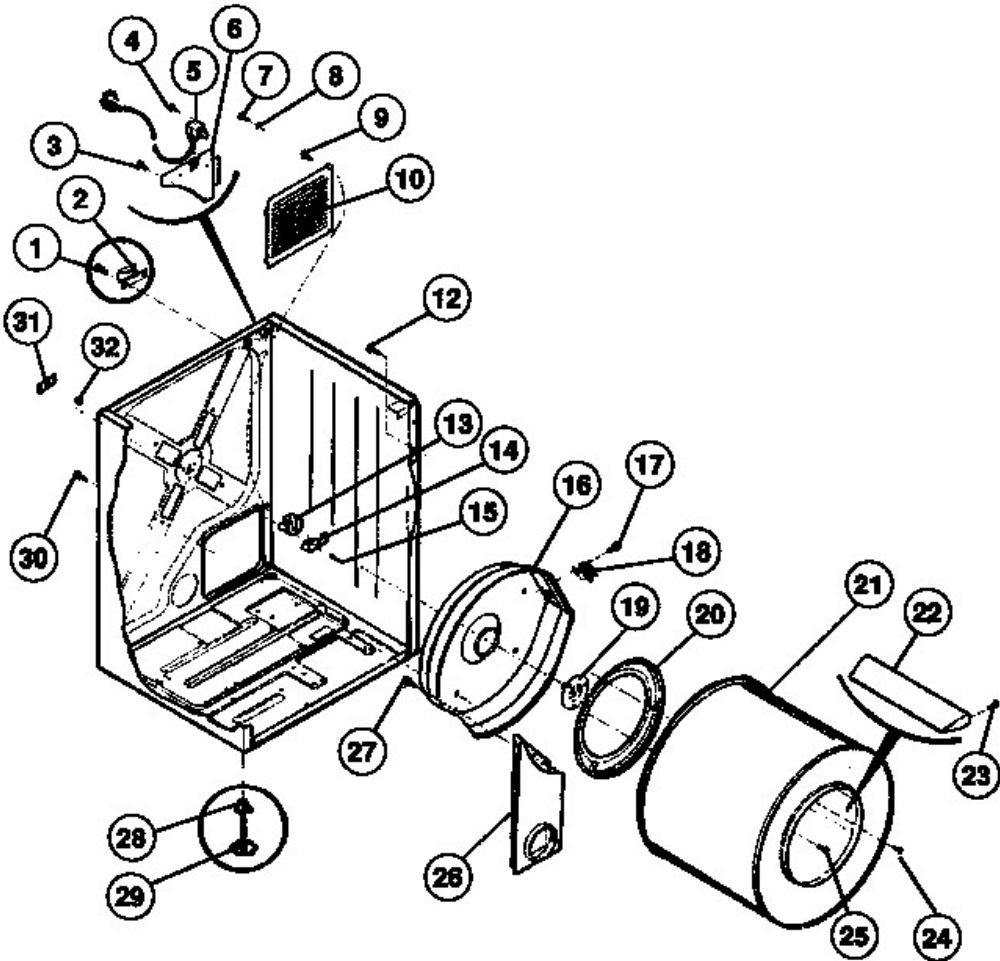

Distribuidor Autorizado

SurteRápido.com

Venta de Refacciones
Electrodomesticas

Secadora W.W. WDG336RBD1