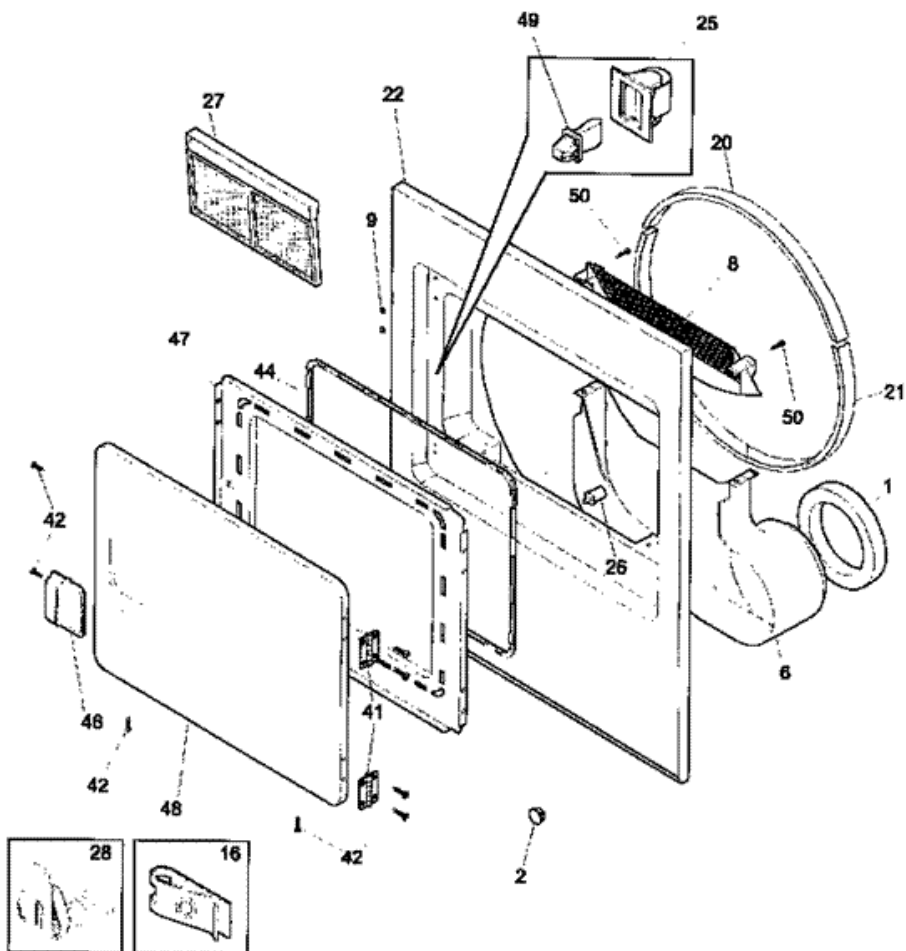

Distribuidor Autorizado

SurteRápido.com

Venta de Refacciones
Electrodomesticas

WDG336REW0 TAMBOR

WDG336REW0 TAMBOR

2	131168200	SCREW,8-18 X 0.31 (S/P)
5	5303281019	BALL (S/P)
6	5303281020	CLIP-BALL (S/P)
9	131793201	PANEL-ACCESS (S/P)
11	131363200	COVER-TERM BLOCK DESCONTINUADO
12	131825900	BEARING-SHAFT
13	131724300	BRACKET-BEARING (S/P)
14	131205400	SCREW-BRACKET,10-16B X 1.375 (S/P)
15	131776500	HOUSING, GAS HEATER ASSY, W/SEAL (S/P)
18	131477000	SCREW-SHAFT&BAFFLE,COMB PH AB SPCL (S/P)
20	131469100	BRACKET-HINGE (S/P)
21	134138200	ASMY-FS DRUM-GAS-GALV (S/P)
25	5303015671	SCREW,8-18 X .375 (S/P)
29	131382300	SCREW-VANE,QUADREX HEAD ,10-14 X 1.00 (S/P)
30	5303201200	VANE
31	134501200	CORD-ELECTRIC POWER (S/P)
32	5303281153	ASMY-SHAFT (BALLHITCH)
33	5308015399	THERMOSTAT-SAFETY
34	215822000	SCREW,PAN HEAD ,8-18AB X 0.375 ,39 (S/P)
37	131952100	DUCT-HEAT (S/P)
42	131301100	SCREW-GROUND CAB,HEX WASHER HEAD (S/P)
44	131527400	FOOT-CABINET
64	131704600	CLIP,CABINET BOTTOM (S/P)

Distribuidor Autorizado

SurteRápido.com

Venta de Refacciones
Electrodomesticas

WDG336REW0 PUERTA

WDG336REW0 PUERTA

1	134417000	SEAL-AIR DUCT (S/P)
6	131621900	DUCT-AIR (S/P)
8	131622202	COVER-LINT TRAP
9	131633201	PLUG-ALMOND (S/P)
16	131063700	CLIP-WIRING (S/P)
20	5303937139	GLIDE-DRUM
21	5303281049	SEAL-BASKET LOWER
22	5303937174	ALM NO LITE FRT PNL (S/P)
25	131658800	CATCH-DOOR (S/P)
26	5308001614	SWITCH-DOOR DESCONTINUADO
27	131450300	LINT TRAP
28	5303281074	CLIP-GUIDE,(3)
41	134222900	HINGE-DOOR (S/P)
42	134156200	SCREW,FLAT HEAD ,8-18AB X 0.44 (S/P)
44	131129900	GASKET-DOOR (S/P)
46	131644701	DOOR HANDLE-ALMOND (S/P)
47	131574005	DOOR-INNER ALMOND (S/P)
48	5304433068	DOOR-OUTER ALMOND (S/P)
49	5303207102	STRIKE-DOOR (S/P)
50	131303300	SCREW-LOCK,PH AB ,10-16X.50 (S/P)