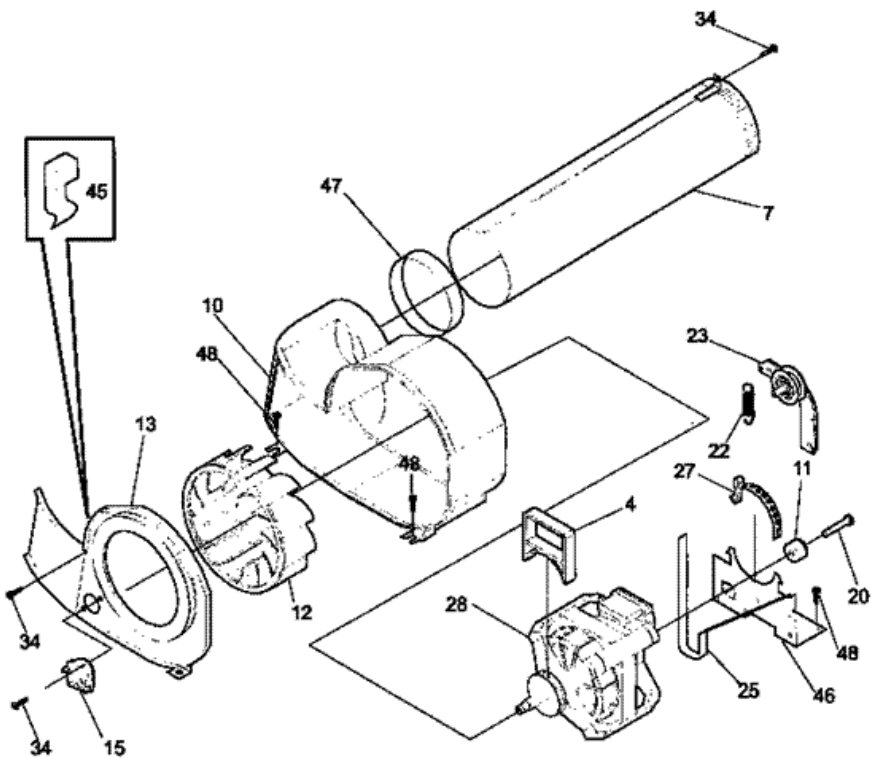

Distribuidor Autorizado

SurteRápido.com

Venta de Refacciones
Electrodomesticas

WDG336REW0 MOTOR