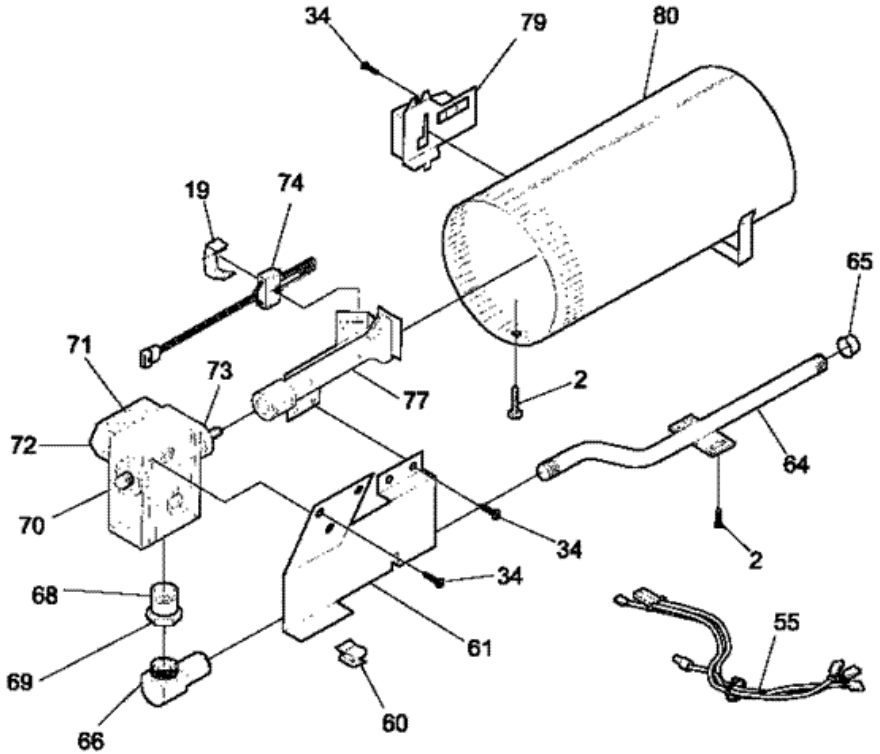

Distribuidor Autorizado

SurteRápido.com

Venta de Refacciones
Electrodomesticas

WDG336REW0 MOTOR

WDG336REW0 MOTOR

4	131435200	LOCK-FAN HOUSING (S/P)
7	131451600	TUBE-EXHAUST DESCONTINUADO
10	131775600	HOUSING-FAN
11	131749800	SPACER-IDLER (S/P)
12	131775600	WHEEL-BLOWER
13	131775600	COVER-FAN
15	131539400	THERMOSTAT-CONTROL
20	131017900	SCREW-SPACER,HEX HEAD ,1/4-20T X 1.25 (S/P)
22	131601000	SPRING-IDLER (S/P)
23	131863000	ASMY-IDLER BRACKET & PULLEY
25	134503600	BELT-DRYER
27	131419800	CLAMP-MOTOR (S/P)
28	131560100	MOTOR-MAIN,W/PULLEY
34	215822000	SCREW,PAN HEAD ,8-18AB X 0.375 ,39 (S/P)
45	131618200	CLIP-BLOWER HSG (S/P)
46	134203400	BRACKET-MOTOR
47	131633300	SEAL-EXHAUST TUBE (S/P)
48	131168200	SCREW,8-18 X 0.31 (S/P)

Distribuidor Autorizado

SurteRápido.com

Venta de Refacciones
Electrodomesticas

WDG336REW0 QUEMADOR

WDG336REW0 QUEMADOR

2	131168200	SCREW,8-18 X 0.31 (S/P)
19	131715500	CLIP-IGNITER (S/P)
34	131243700	SCREW,PAN HEAD ,8-18AB X 0.375 ,39 (S/P)
55	131827100	HARNESS-GAS VALVE (S/P)
60	3281126	CLIP-WIRING,GAS BRACKET (S/P)
61	131418701	BRACKET-BURNER (S/P)
64	134185800	PIPE (S/P)
65	8015112	CAP-PIPE (S/P)
66	134185800	ELBOW-COUPLER (S/P)
68	5362791200	UNION-MALE CONNECTOR,BRASS (S/P)
69	8015194	NUT-UNION,HEX (S/P)
70	5303207409	VALVE-GAS (S/P)
71	5303931775	COIL-SECONDARY
72	5303931775	COIL-BOOSTER
73	5303207410	ORIFICE,NATURAL GAS (S/P)
74	5303937186	IGNITOR ASSY (S/P)
77	131762900	ASSY-BURNER (S/P)
79	5303281135	SENSOR (S/P)
80	134156101	TUBE-BURNER ASSY DESCONTINUADO