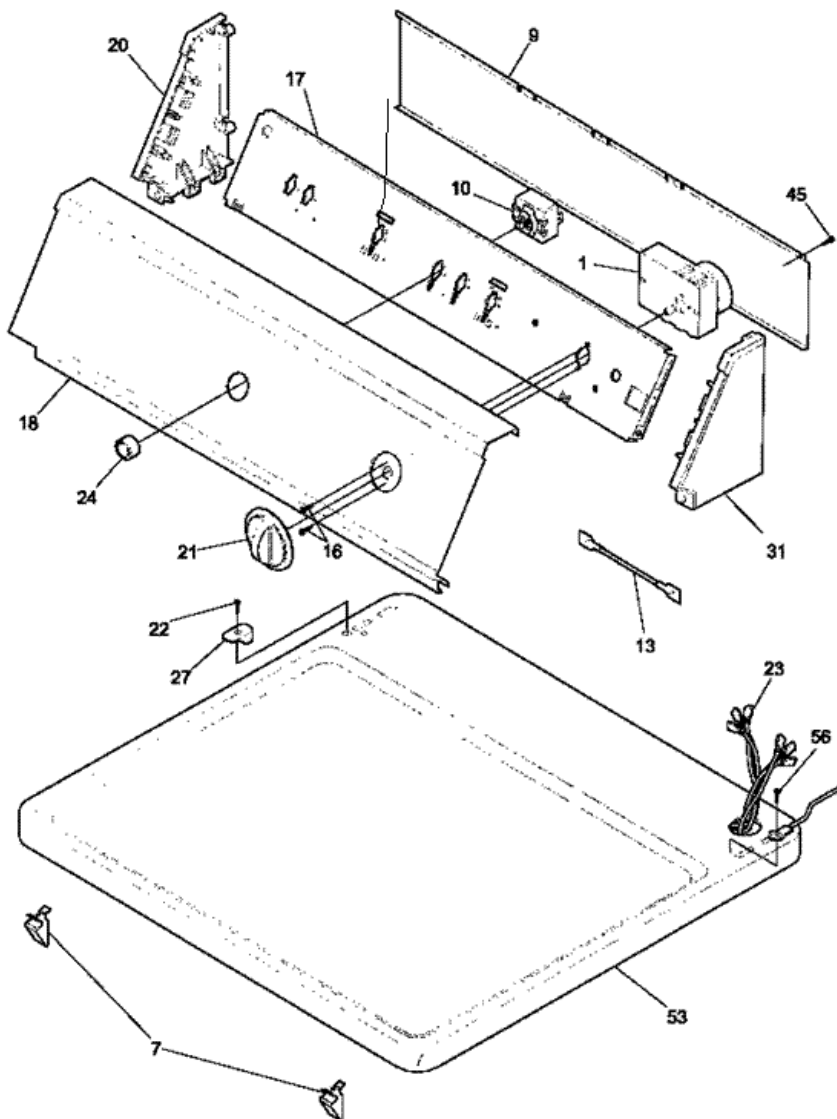

Distribuidor Autorizado

SurteRápido.com

Venta de Refacciones
Electrodomesticas

WDG336REW0 PUERTA

WDG336REW0 PUERTA

1	134417000	SEAL-AIR DUCT (S/P)
6	131621900	DUCT-AIR (S/P)
8	131622202	COVER-LINT TRAP
9	131633201	PLUG-ALMOND (S/P)
16	131063700	CLIP-WIRING (S/P)
20	5303937139	GLIDE-DRUM
21	5303281049	SEAL-BASKET LOWER
22	5303937174	ALM NO LITE FRT PNL (S/P)
25	131658800	CATCH-DOOR (S/P)
26	5308001614	SWITCH-DOOR DESCONTINUADO
27	131450300	LINT TRAP
28	5303281074	CLIP-GUIDE,(3)
41	134222900	HINGE-DOOR (S/P)
42	134156200	SCREW,FLAT HEAD ,8-18AB X 0.44 (S/P)
44	131129900	GASKET-DOOR (S/P)
46	131644701	DOOR HANDLE-ALMOND (S/P)
47	131574005	DOOR-INNER ALMOND (S/P)
48	5304433068	DOOR-OUTER ALMOND (S/P)
49	5303207102	STRIKE-DOOR (S/P)
50	131303300	SCREW-LOCK,PH AB ,10-16X.50 (S/P)

Distribuidor Autorizado

SurteRápido.com

Venta de Refacciones
Electrodomesticas

WDG336REW0 TABLERO

WDG336REW0 TABLERO

1	131062400	TIMER-DRYER
7	3205821	CLIP-TOP PANEL,TO FRONT PANEL (S/P)
9	3205898	BACKSHEET-CONSOLE (S/P)
10	131469000	SWITCH-PUSH/START
13	5308015784	RESISTOR (S/P)
16	5303283289	SCREW,CR PAN HEAD ,8-32 X 0.250 (S/P)
17	131728900	BRACKET-CONTROL (S/P)
18	131508900	PANEL-CONTROL,GRAY/BLACK DESCONTINUADO
20	5303291344	END CAP,BLACK ,LH
21	131873200	KNOB-TIMER
22	131266300	SCREW-END CAP,CR OVAL HEAD (S/P)
23	131517200	HARNESS (S/P)
24	131111500	KNOB-START SWITCH,BLACK
27	131197000	CLIP-CONTROL PANEL (S/P)
31	5303291352	END CAP,BLACK ,RH
45	131205100	SCREW,8 PAN HEAD ,10-10B X 0.50 (S/P)
53	131601319	PANEL-TOP ALMOND DESCONTINUADO
56	131243800	SCREW-BRKT TOP,PAN HD LOCKING (S/P)