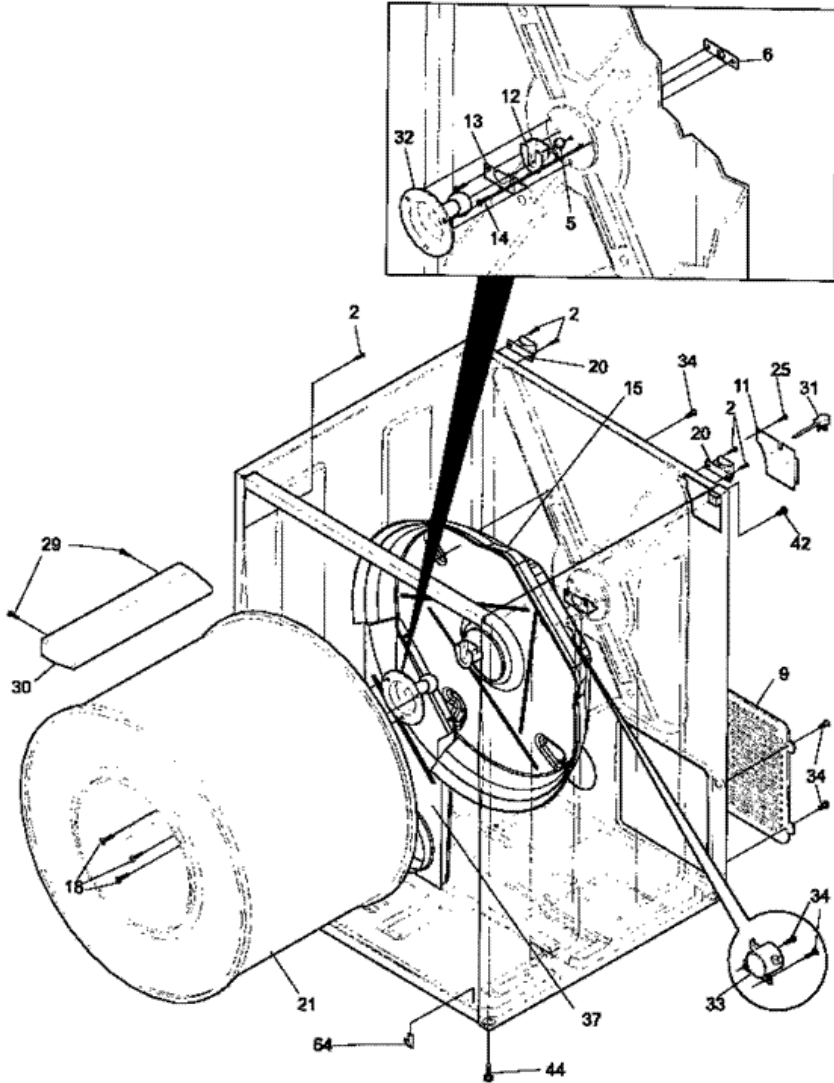

Distribuidor Autorizado

SurteRápido.com

Venta de Refacciones
Electrodomesticas

WDG336REW0 TAMBOR

WDG336REW0 TAMBOR

2	131168200	SCREW,8-18 X 0.31 (S/P)
5	5303281019	BALL (S/P)
6	5303281020	CLIP-BALL (S/P)
9	131793201	PANEL-ACCESS (S/P)
11	131363200	COVER-TERM BLOCK DESCONTINUADO
12	131825900	BEARING-SHAFT
13	131724300	BRACKET-BEARING (S/P)
14	131205400	SCREW-BRACKET,10-16B X 1.375 (S/P)
15	131776500	HOUSING, GAS HEATER ASSY, W/SEAL (S/P)
18	131477000	SCREW-SHAFT&BAFFLE,COMB PH AB SPCL (S/P)
20	131469100	BRACKET-HINGE (S/P)
21	134138200	ASMY-FS DRUM-GAS-GALV (S/P)
25	5303015671	SCREW,8-18 X .375 (S/P)
29	131382300	SCREW-VANE,QUADREX HEAD ,10-14 X 1.00 (S/P)
30	5303201200	VANE
31	134501200	CORD-ELECTRIC POWER (S/P)
32	5303281153	ASMY-SHAFT (BALLHITCH)
33	5308015399	THERMOSTAT-SAFETY
34	215822000	SCREW,PAN HEAD ,8-18AB X 0.375 ,39 (S/P)
37	131952100	DUCT-HEAT (S/P)
42	131301100	SCREW-GROUND CAB,HEX WASHER HEAD (S/P)
44	131527400	FOOT-CABINET
64	131704600	CLIP,CABINET BOTTOM (S/P)

Distribuidor Autorizado

SurteRápido.com

Venta de Refacciones
Electrodomesticas

WDG336REW0 TABLERO

WDG336REW0 TABLERO

1	131062400	TIMER-DRYER
7	3205821	CLIP-TOP PANEL,TO FRONT PANEL (S/P)
9	3205898	BACKSHEET-CONSOLE (S/P)
10	131469000	SWITCH-PUSH/START
13	5308015784	RESISTOR (S/P)
16	5303283289	SCREW,CR PAN HEAD ,8-32 X 0.250 (S/P)
17	131728900	BRACKET-CONTROL (S/P)
18	131508900	PANEL-CONTROL,GRAY/BLACK DESCONTINUADO
20	5303291344	END CAP,BLACK ,LH
21	131873200	KNOB-TIMER
22	131266300	SCREW-END CAP,CR OVAL HEAD (S/P)
23	131517200	HARNESS (S/P)
24	131111500	KNOB-START SWITCH,BLACK
27	131197000	CLIP-CONTROL PANEL (S/P)
31	5303291352	END CAP,BLACK ,RH
45	131205100	SCREW,8 PAN HEAD ,10-10B X 0.50 (S/P)
53	131601319	PANEL-TOP ALMOND DESCONTINUADO
56	131243800	SCREW-BRKT TOP,PAN HD LOCKING (S/P)