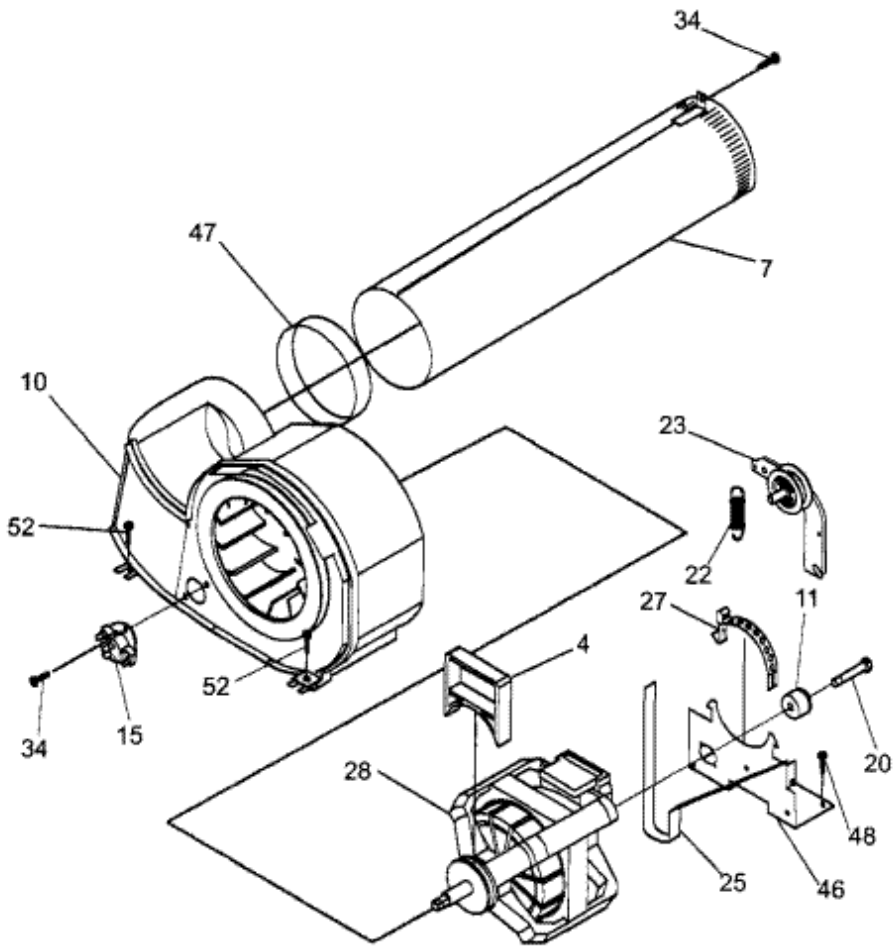

WDG546RET0 MOTOR