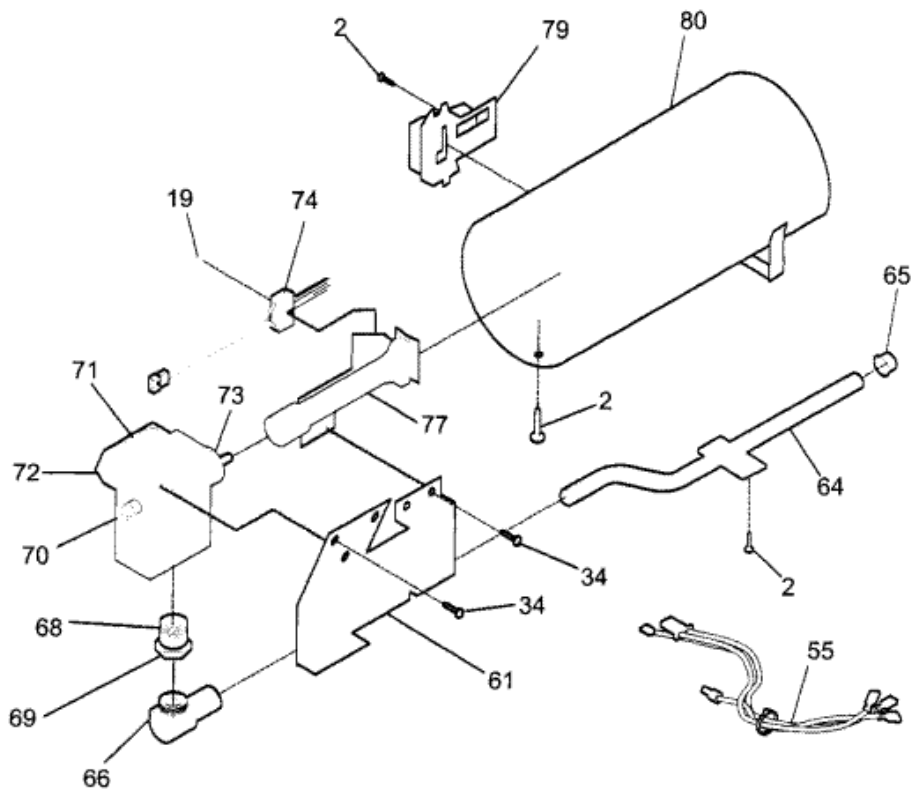

Distribuidor Autorizado

SurteRápido.com

Venta de Refacciones
Electrodomesticas

WDG546RETO QUEMADOR