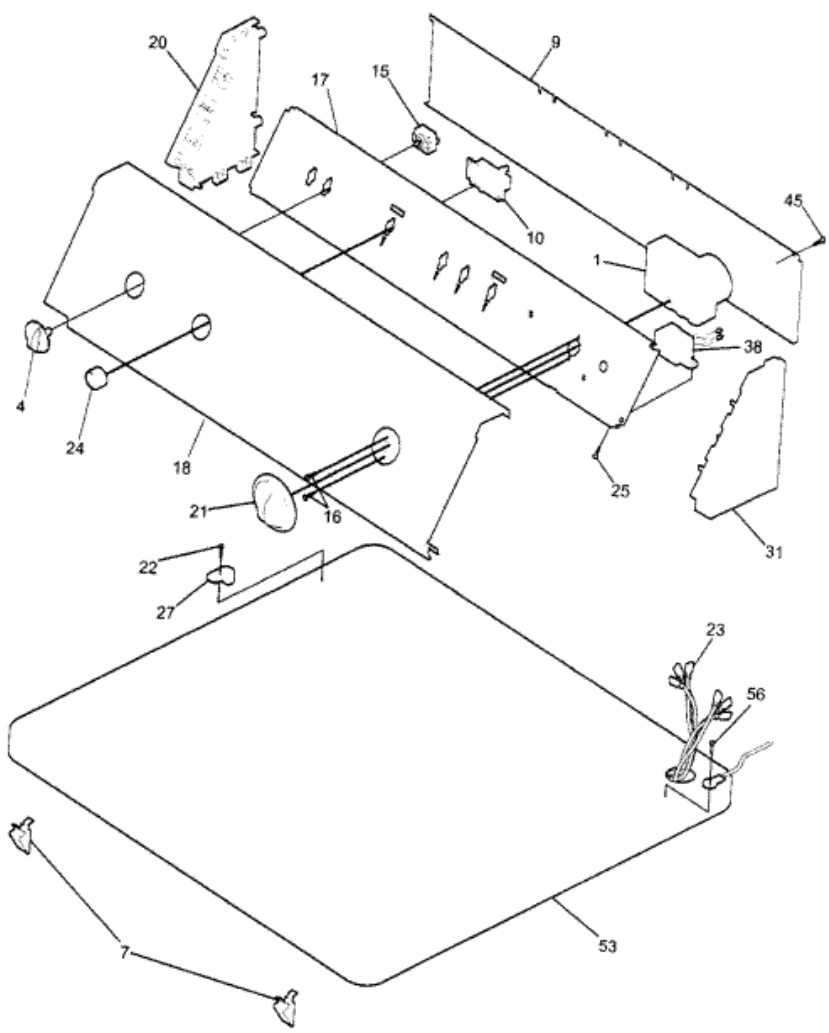

WDG546RET0 TABLERO