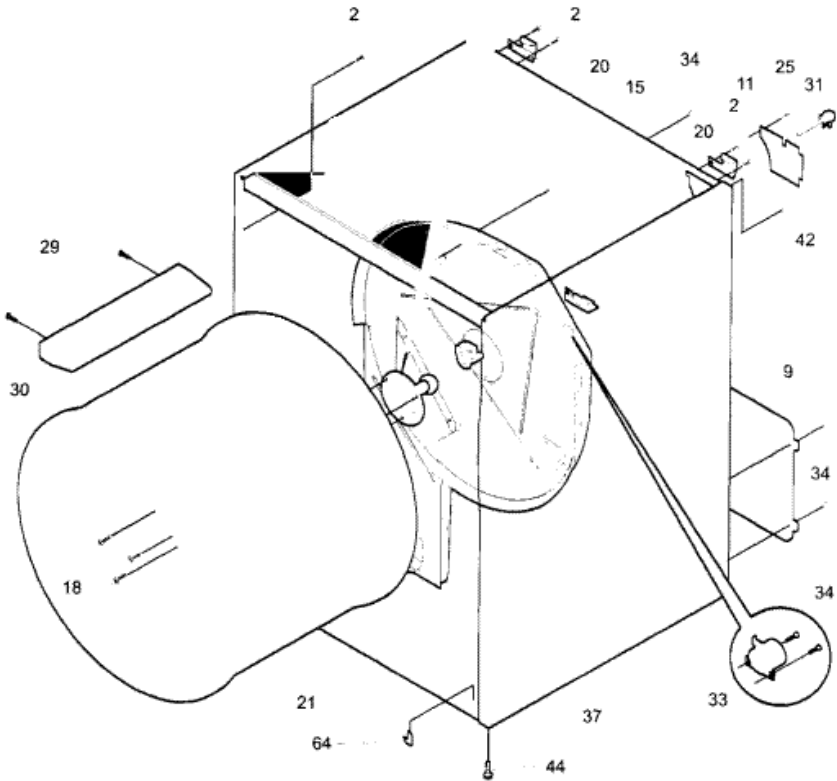

**WDG546RET0 TAMBOR**

## WDG546RET0 TAMBOR

5	5303281019	BALL (S/P)
6	5303281020	CLIP-BALL (S/P)
9	131793201	PANEL-ACCESS (S/P)
11	131363200	COVER-TERM BLOCK (S/P)
12	131825900	BEARING-DRUM SUPPORT
13	131724300	BRACKET-BEARING (S/P)
14	131205400	SCREW-BRACKET,10-16B X 1.375 (S/P)
15	131776500	HOUSING, GAS HEATER ASSY, W/SEAL (S/P)
18	131477000	SCREW-SHAFT&BAFFLE,COMB PH (S/P)
20	131469100	BRACKET-HINGE (S/P)
21	134138200	ASMY-FS DRUM-GAS-GALV (S/P)
25	5303015671	SCREW,8-18 X .375 (S/P)
29	131382300	SCREW-VANE,QUADREX HEAD (S/P)
30	5303201200	VANE
31	134501200	CORD-ELECTRIC POWER (S/P)
32	5303281153	ASMY-SHAFT (BALLHITCH)
34	131243700	SCREW,PAN HEAD ,8-18AB X 0.375 ,39 (S/P)
37	131952100	DUCT-HEAT (S/P)
42	131301100	SCREW-GROUND CAB,HEX WASHER HEAD (S/P)
44	131527400	FOOT-CABINET (S/P)
64	131704600	CLIP (S/P)
FNI	5303281153	REAR BEARING KIT,
F33	5308015399	THERMOSTAT-SAFETY
NI	5303307893	LUBRICANT, HIGH TEMP (S/P)