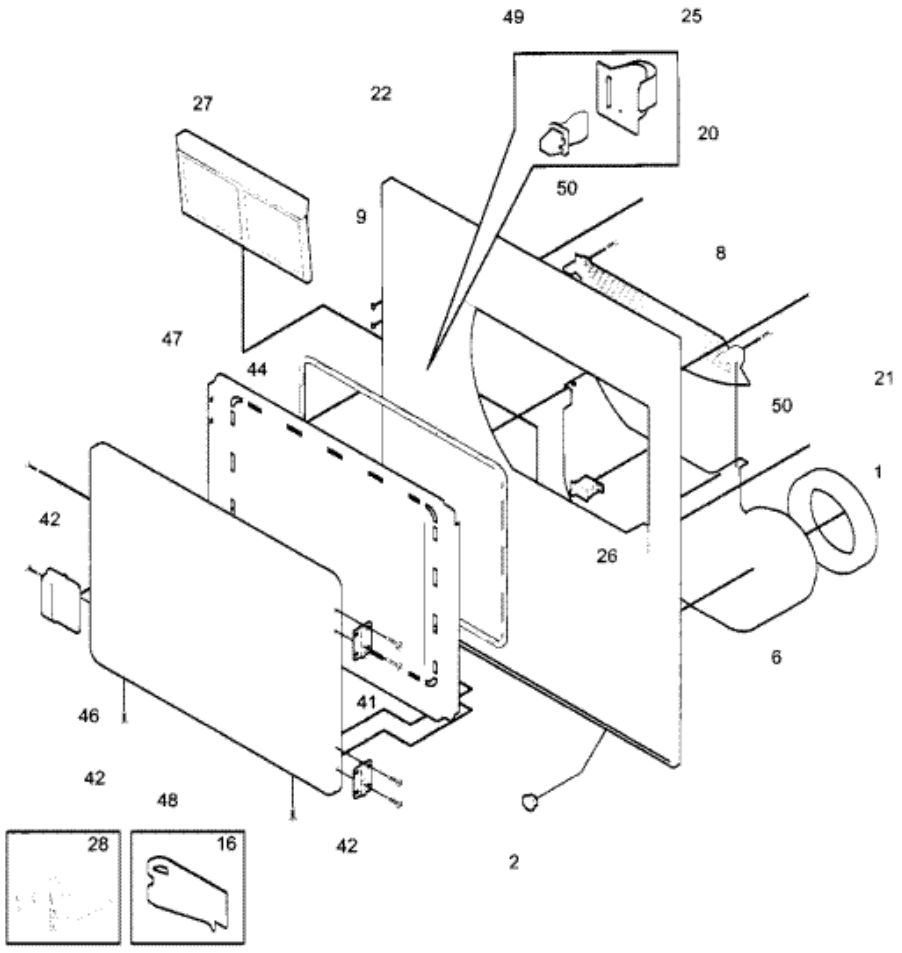

WDG546RET0 PUERTA