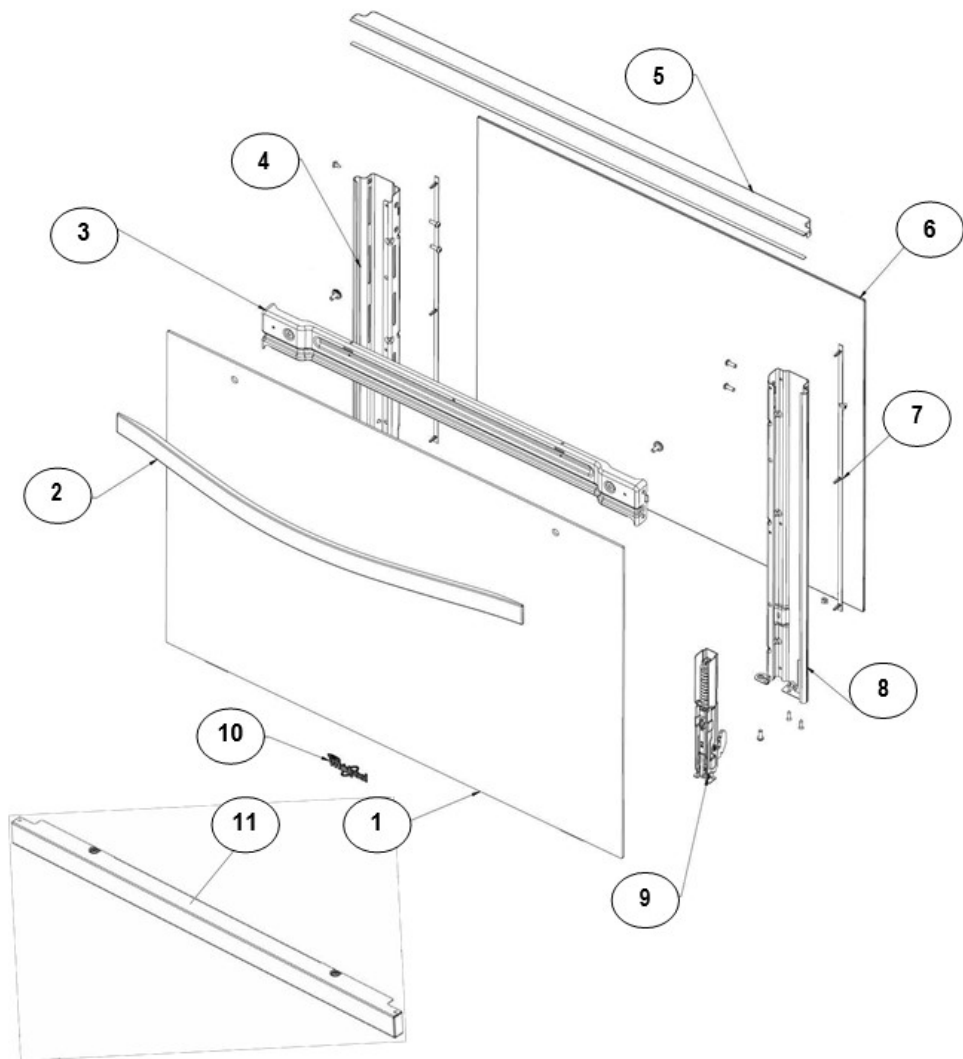

Distribuidor Autorizado

SurteRápido.com

Venta de Refacciones
Electrodomesticas

Estufa Whirlpool WE5650B00

Estufa Whirlpool WE5650B00

No. Ilus.	DESCRIPCIÓN	No. de Parte
1	MANIFOLD TUBE	W10381640
2	VALVE SURF ZAMAK TUB.SUP	W10452673
3	VALVE SURF ZAMAK TUB.STD	W10452660
4	VALVE THERMOC. 5 POS.	W10452676
5	FRONT TUBING ASM - SUP	W10381607
6	FRONT TUBING ASM - STD	W10381608
7	REAR TUBING ASM - STD	W10381610
8	REAR TUBING ASM - SUP	W10387480
9	BRACKET - SURFACE BURNER	W10354300
10	NUT BRACKET TUBING	98017323
11	OVEN BURNER	W10477593
12	OVEN TUBING - UPPER THERMOCTRL	W10387482
13	TUBING ASSY BOTTOM - OVEN	W10381596
14	SADDLE CONNECTION	W10075697
15	OVEN TUBING CONNECTOR	W10387478
**	MANIFOLD TUBE ASSY	W10381628

Estufa Whirlpool WE5650B00

Estufa Whirlpool WE5650B00

No. Ilus.	DESCRIPCIÓN	No. de Parte
1	MAIN HARNESS F & F	W10381597
2	OVEN LIGHT SWITCH - SH GRY	W10446869
3	IGNITION SWITCH SH GRAY	W10446870
4	SPARK MODULE 6 POS.	W10455035
5	OVEN BULB	W10452019
6	SOCKET - OVEN LIGHT	W10114530
	TOP ELECTRODE 740	W10391624
7	TOP ELECTRODE 650	W10391625
	TOP ELECTRODE 500	W10381604
	TOP ELECTRODE 350	W10381605
8	CLIP IGNITOR -TOP BURNER	W10422212

Estufa Whirlpool WE5650B00

Estufa Whirlpool WE5650B00

No. Ilus.	DESCRIPCIÓN	No. de Parte
1	OUTER DOOR GLASS BLACK	W10445547
2	OVEN DOOR HANDLE	W10397442
3	OVEN DOOR CROSS SUPPORT	W10387343
4	OVEN DOOR PILLAR LEFT	W10445015
5	UPPER TRIM - OVEN DOOR	W10527324
6	INNER GLASS - OVEN DOOR	W10372163
7	INNER GLASS SEAL	W10292266
8	OVEN DOOR PILLAR RIGHT	W10445013
9	OVEN DOOR HINGE	W10420753
10	BADGE-WHIRLPOOL CENTENNIAL	W10481433
11	KICK PANEL ASM	W10493746
**	OVEN DOOR BLACK	W10493703