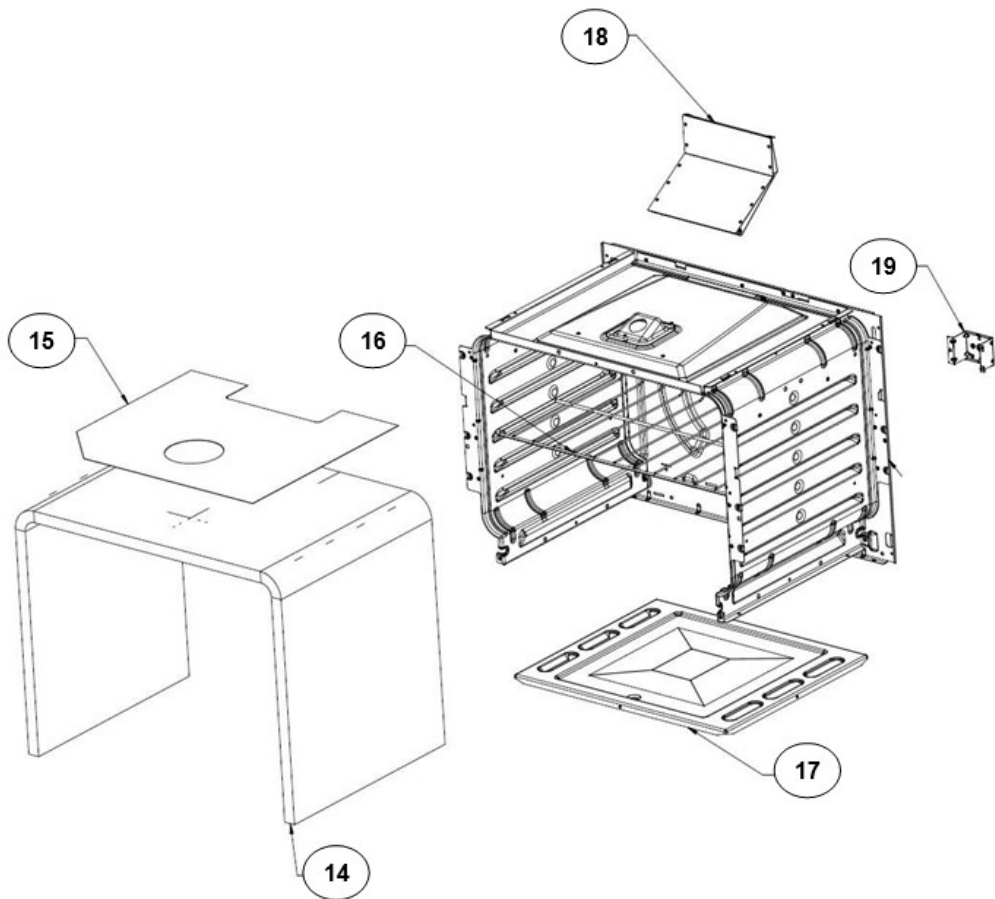

Distribuidor Autorizado

SurteRápido.com

Venta de Refacciones
Electrodomesticas

Estufa Whirlpool WE5650B00

Estufa Whirlpool WE5650B00

Estufa Whirlpool WE5650B00

No. Ilus.	DESCRIPCIÓN	No. de Parte
1	FRONT FAME 30"	W10448073
2	SIDE PANEL BI-BLACK	W10364563
3	OVEN BURNER DEFLECTOR	W10327231
4	BASE BAFFLE	W10354877
5	FRONT BRACKET - OVEN BURNER	W10387513
6	COUNTER SUPPORT	W10327222
7	OVEN DOOR SEAL 30"	W10387044
8	CORNER PLATE	W10364505
9	UPPER FRONT CROSS	W10327223
10	SIDE TRIM BI BLACK	W10539013
11	FRONT VERTICAL PILLAR BI	W10327220
12	TOP SUPPORT-BUILT IN	W10429735
13	REAR FRAME ASM BI	W10494904
14	OVEN INSULATION WRAPPER	W10364807
15	ALUMINUM FOIL - ULTRA	W10446939
16	OVEN RACK	W10550642
17	OVEN BOTTOM	W10448075
18	FLUE BOX ASSY	W10389355
19	BRACKET REAR	W10381594

Distribuidor Autorizado

SurteRápido.com

Venta de Refacciones
Electrodomesticas

Estufa Whirlpool WE5650B00

Estufa Whirlpool WE5650B00

No. Ilus.	DESCRIPCIÓN	No. de Parte
1	MANIFOLD TUBE	W10381640
2	VALVE SURF ZAMAK TUB.SUP	W10452673
3	VALVE SURF ZAMAK TUB.STD	W10452660
4	VALVE THERMOC. 5 POS.	W10452676
5	FRONT TUBING ASM - SUP	W10381607
6	FRONT TUBING ASM - STD	W10381608
7	REAR TUBING ASM - STD	W10381610
8	REAR TUBING ASM - SUP	W10387480
9	BRACKET - SURFACE BURNER	W10354300
10	NUT BRACKET TUBING	98017323
11	OVEN BURNER	W10477593
12	OVEN TUBING - UPPER THERMOCTRL	W10387482
13	TUBING ASSY BOTTOM - OVEN	W10381596
14	SADDLE CONNECTION	W10075697
15	OVEN TUBING CONNECTOR	W10387478
**	MANIFOLD TUBE ASSY	W10381628