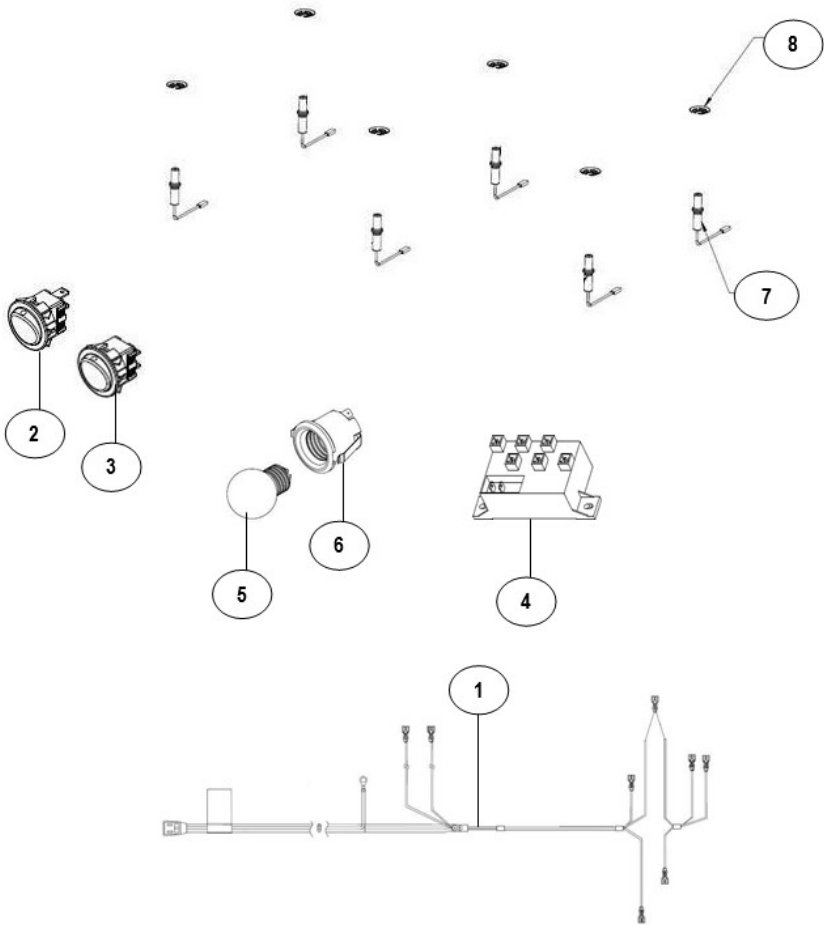

Estufa Whirlpool WE5650B01

Estufa Whirlpool WE5650B01

Estufa Whirlpool WE5650B01

No. Ilus.	DESCRIPCIÓN	No. de Parte
1	FRONT FAME 30"	W10448073
2	SIDE PANEL BI-BLACK	W10364563
3	OVEN BURNER DEFLECTOR	W10327231
4	BASE BAFFLE	W10607808
5	FRONT BRACKET - OVEN BURNER	W10387513
6	COUNTER SUPPORT	W10327222
7	OVEN DOOR SEAL 30"	W10759584
8	CORNER PLATE	W10364505
9	UPPER FRONT CROSS	W10327223
10	SIDE TRIM BI BLACK	W10539013
11	FRONT VERTICAL PILLAR BI	W10327220
12	TOP SUPPORT-BUILT IN	W10429735
13	REAR FRAME ASM BI	W10494904
14	OVEN INSULATION WRAPPER	W10364807
15	ALUMINUM FOIL - ULTRA	W10446939
16	OVEN RACK	W10550642
17	OVEN BOTTOM	W10764694
18	FLUE BOX ASSY	W10389355
19	BRACKET REAR	W10381594

Distribuidor Autorizado

SurteRápido.com

Venta de Refacciones
Electrodomesticas

Estufa Whirlpool WE5650B01

Estufa Whirlpool WE5650B01

No. Ilus.	DESCRIPCIÓN	No. de Parte
1	MANIFOLD TUBE	W10381640
2	VALVE SURF ZAMAK TUB.SUP	W10452673
3	VALVE SURF ZAMAK TUB.STD	W10452660
4	VALVE THERMOC. 5 POS.	W10452676
5	FRONT TUBING ASM - SUP	W10494190
6	FRONT TUBING ASM - STD	W10494191
7	REAR TUBING ASM - STD	W10494192
8	REAR TUBING ASM - SUP	W10556806
9	BRACKET - SURFACE BURNER	W10354300
10	NUT BRACKET TUBING	98017323
11	OVEN BURNER	W10646982
12	OVEN TUBING - UPPER THERMOCTRL	W10647686
13	TUBING ASSY BOTTOM - OVEN	**
14	SADDLE CONNECTION	W10075697
15	OVEN TUBING CONNECTOR	**
**	MANIFOLD TUBE ASSY	W10381628

Estufa Whirlpool WE5650B01

Estufa Whirlpool WE5650B01

No. Ilus.	DESCRIPCIÓN	No. de Parte
1	MAIN HARNESS F & F	W10381597
2	OVEN LIGHT SWITCH - SH GRY	W10568374
3	IGNITION SWITCH SH GRAY	W10568375
4	SPARK MODULE 6 POS.	W10455035
5	OVEN BULB	W10452019
6	SOCKET - OVEN LIGHT	W10554269
	TOP ELECTRODE 740	W10391624
7	TOP ELECTRODE 650	W10391625
	TOP ELECTRODE 500	W10381604
	TOP ELECTRODE 350	W10381604
8	CLIP IGNITOR -TOP BURNER	W10654842