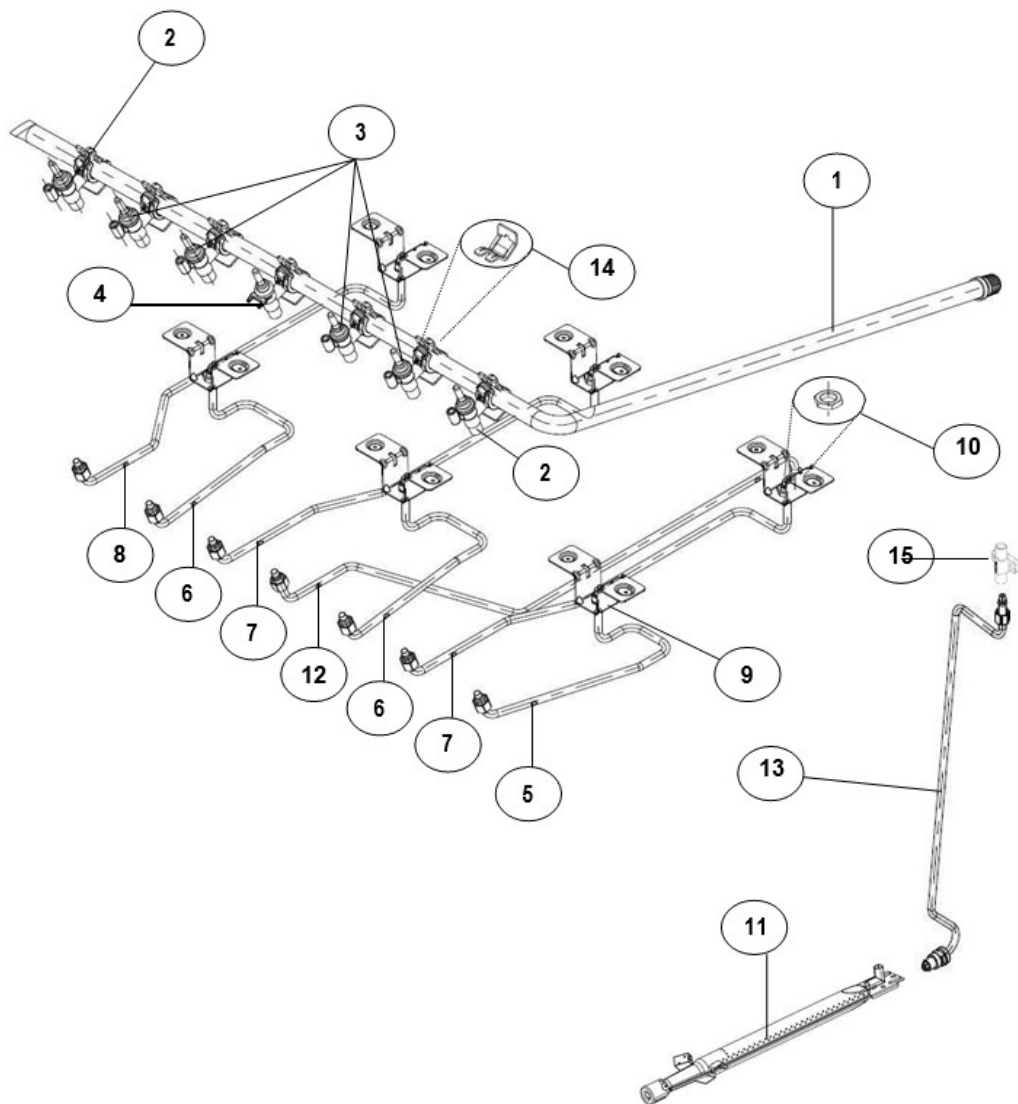

Estufa Whirlpool WE5650B01

Estufa Whirlpool WE5650B01

Estufa Whirlpool WE5650B01

No. Ilus.	DESCRIPCIÓN	No. de Parte
1	FRONT FAME 30"	W10448073
2	SIDE PANEL BI-BLACK	W10364563
3	OVEN BURNER DEFLECTOR	W10327231
4	BASE BAFFLE	W10607808
5	FRONT BRACKET - OVEN BURNER	W10387513
6	COUNTER SUPPORT	W10327222
7	OVEN DOOR SEAL 30"	W10759584
8	CORNER PLATE	W10364505
9	UPPER FRONT CROSS	W10327223
10	SIDE TRIM BI BLACK	W10539013
11	FRONT VERTICAL PILLAR BI	W10327220
12	TOP SUPPORT-BUILT IN	W10429735
13	REAR FRAME ASM BI	W10494904
14	OVEN INSULATION WRAPPER	W10364807
15	ALUMINUM FOIL - ULTRA	W10446939
16	OVEN RACK	W10550642
17	OVEN BOTTOM	W10764694
18	FLUE BOX ASSY	W10389355
19	BRACKET REAR	W10381594

Distribuidor Autorizado

SurteRápido.com

Venta de Refacciones
Electrodomesticas

Estufa Whirlpool WE5650B01

Estufa Whirlpool WE5650B01

No. Ilus.	DESCRIPCIÓN	No. de Parte
1	MANIFOLD TUBE	W10381640
2	VALVE SURF ZAMAK TUB.SUP	W10452673
3	VALVE SURF ZAMAK TUB.STD	W10452660
4	VALVE THERMOC. 5 POS.	W10452676
5	FRONT TUBING ASM - SUP	W10494190
6	FRONT TUBING ASM - STD	W10494191
7	REAR TUBING ASM - STD	W10494192
8	REAR TUBING ASM - SUP	W10556806
9	BRACKET - SURFACE BURNER	W10354300
10	NUT BRACKET TUBING	98017323
11	OVEN BURNER	W10646982
12	OVEN TUBING - UPPER THERMOCTRL	W10647686
13	TUBING ASSY BOTTOM - OVEN	**
14	SADDLE CONNECTION	W10075697
15	OVEN TUBING CONNECTOR	**
**	MANIFOLD TUBE ASSY	W10381628

Estufa Whirlpool WE5650B01

Estufa Whirlpool WE5650B01

No. Ilus.	DESCRIPCIÓN	No. de Parte
1	MAIN HARNESS F & F	W10381597
2	OVEN LIGHT SWITCH - SH GRY	W10568374
3	IGNITION SWITCH SH GRAY	W10568375
4	SPARK MODULE 6 POS.	W10455035
5	OVEN BULB	W10452019
6	SOCKET - OVEN LIGHT	W10554269
	TOP ELECTRODE 740	W10391624
7	TOP ELECTRODE 650	W10391625
	TOP ELECTRODE 500	W10381604
	TOP ELECTRODE 350	W10381604
8	CLIP IGNITOR -TOP BURNER	W10654842