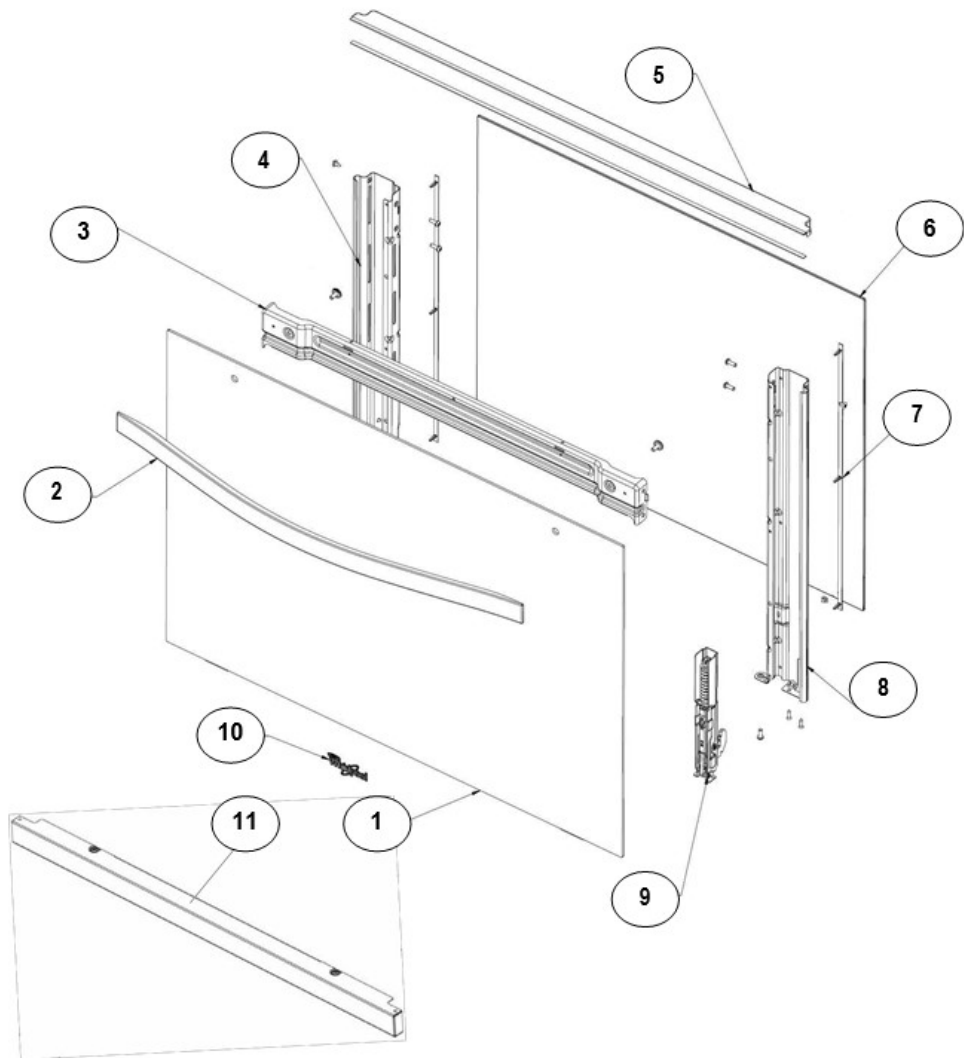

Distribuidor Autorizado

SurteRápido.com

Venta de Refacciones
Electrodomesticas

Estufa Whirlpool WE5650B01

Estufa Whirlpool WE5650B01

No. Ilus.	DESCRIPCIÓN	No. de Parte
1	MANIFOLD TUBE	W10381640
2	VALVE SURF ZAMAK TUB.SUP	W10452673
3	VALVE SURF ZAMAK TUB.STD	W10452660
4	VALVE THERMOC. 5 POS.	W10452676
5	FRONT TUBING ASM - SUP	W10494190
6	FRONT TUBING ASM - STD	W10494191
7	REAR TUBING ASM - STD	W10494192
8	REAR TUBING ASM - SUP	W10556806
9	BRACKET - SURFACE BURNER	W10354300
10	NUT BRACKET TUBING	98017323
11	OVEN BURNER	W10646982
12	OVEN TUBING - UPPER THERMOCTRL	W10647686
13	TUBING ASSY BOTTOM - OVEN	**
14	SADDLE CONNECTION	W10075697
15	OVEN TUBING CONNECTOR	**
**	MANIFOLD TUBE ASSY	W10381628

Estufa Whirlpool WE5650B01

Estufa Whirlpool WE5650B01

No. Ilus.	DESCRIPCIÓN	No. de Parte
1	MAIN HARNESS F & F	W10381597
2	OVEN LIGHT SWITCH - SH GRY	W10568374
3	IGNITION SWITCH SH GRAY	W10568375
4	SPARK MODULE 6 POS.	W10455035
5	OVEN BULB	W10452019
6	SOCKET - OVEN LIGHT	W10554269
	TOP ELECTRODE 740	W10391624
7	TOP ELECTRODE 650	W10391625
	TOP ELECTRODE 500	W10381604
	TOP ELECTRODE 350	W10381604
8	CLIP IGNITOR -TOP BURNER	W10654842

Estufa Whirlpool WE5650B01

Estufa Whirlpool WE5650B01

No. Ilus.	DESCRIPCIÓN	No. de Parte
1	OUTER DOOR GLASS BLACK	W10445547
2	OVEN DOOR HANDLE	W10397442
3	OVEN DOOR CROSS SUPPORT	W10387343
4	OVEN DOOR PILLAR LEFT	W10445015
5	UPPER TRIM - OVEN DOOR	W10544145
6	INNER GLASS - OVEN DOOR	W10372163
7	INNER GLASS SEAL	W10292266
8	OVEN DOOR PILLAR RIGHT	W10445013
9	OVEN DOOR HINGE	W10420753
10	BADGE-WHIRLPOOL CENTENNIAL	W10481433
11	KICK PANEL ASM	W10493746
**	OVEN DOOR BLACK	W10493703