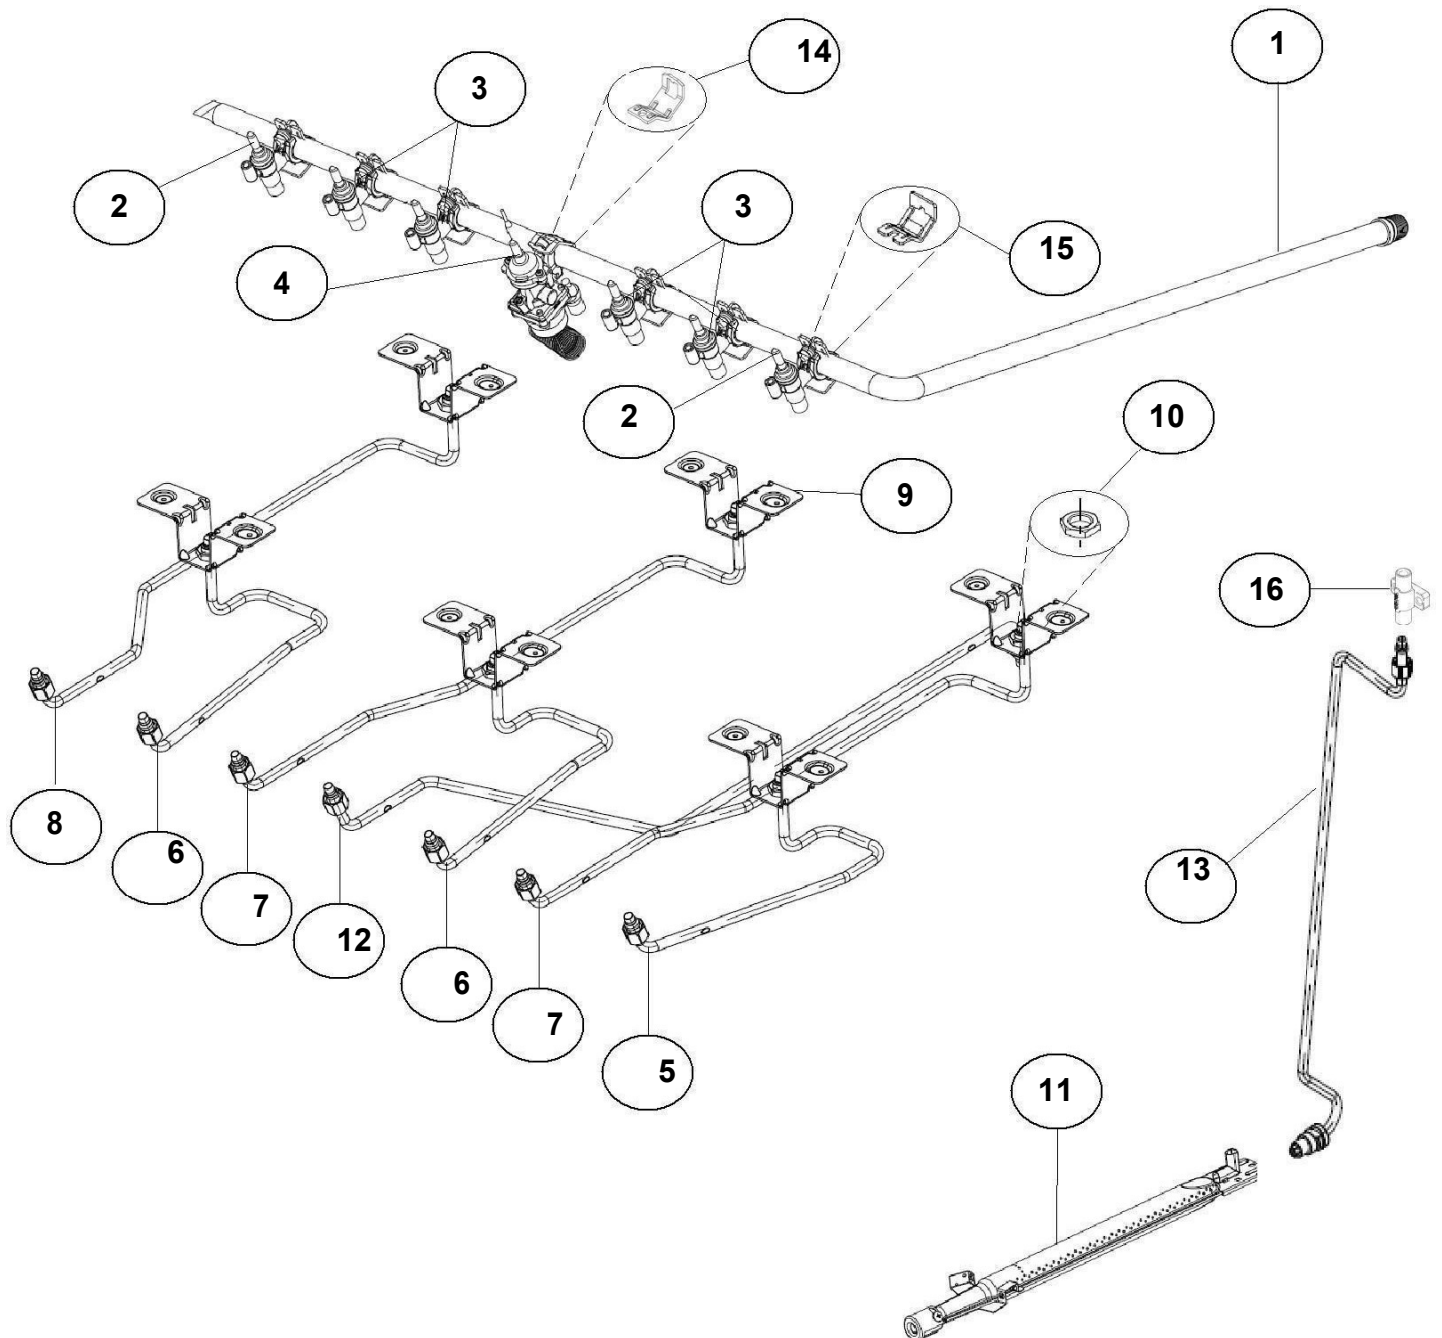

Distribuidor Autorizado

SurteRápido.com

Venta de Refacciones
Electrodomesticas

ESTUFA WE6250S01

Color: Acero Inoxidable Capacidad: 30"

ESTUFA WE6250S01

Color: Acero Inoxidable Capacidad: 30"

No.	DESCRIPCIÓN	Cant.	No. de Parte
1	MANIFOLD TUBE	1	W10381640
2	VALVE SURF ZAMAK TUB.SUP	2	W10452673
3	VALVE SURF ZAMAK TUB.STD	4	W10452660
4	THERMOSTAT	1	W10718787
5	FRONT TUBING ASM - SUP	1	W10556803
6	FRONT TUBING ASM - STD	2	W10556804
7	REAR TUBING ASM - STD	2	W10556805
8	REAR TUBING ASM - SUP	1	W10556806
9	BRACKET - SURFACE BURNER	6	W10354300
10	NUT BRACKET TUBING	6	98017323
11	OVEN BURNER	1	W10646981
12	OVEN TUBING - UPPER THERMOSTAT	1	W10647685
13	TUBING ASSY BOTTOM - OVEN	*	*****
14	SADDLE CONNECTION	1	98017516
15	SADDLE CONNECTION	6	W10075697
16	OVEN TUBING CONNECTOR	*	*****
**	MANIFOLD TUBE ASSY	**	W10444635
**	KIT CONV NG	**	W10535674
**	KIT CONV LP	**	W10535673