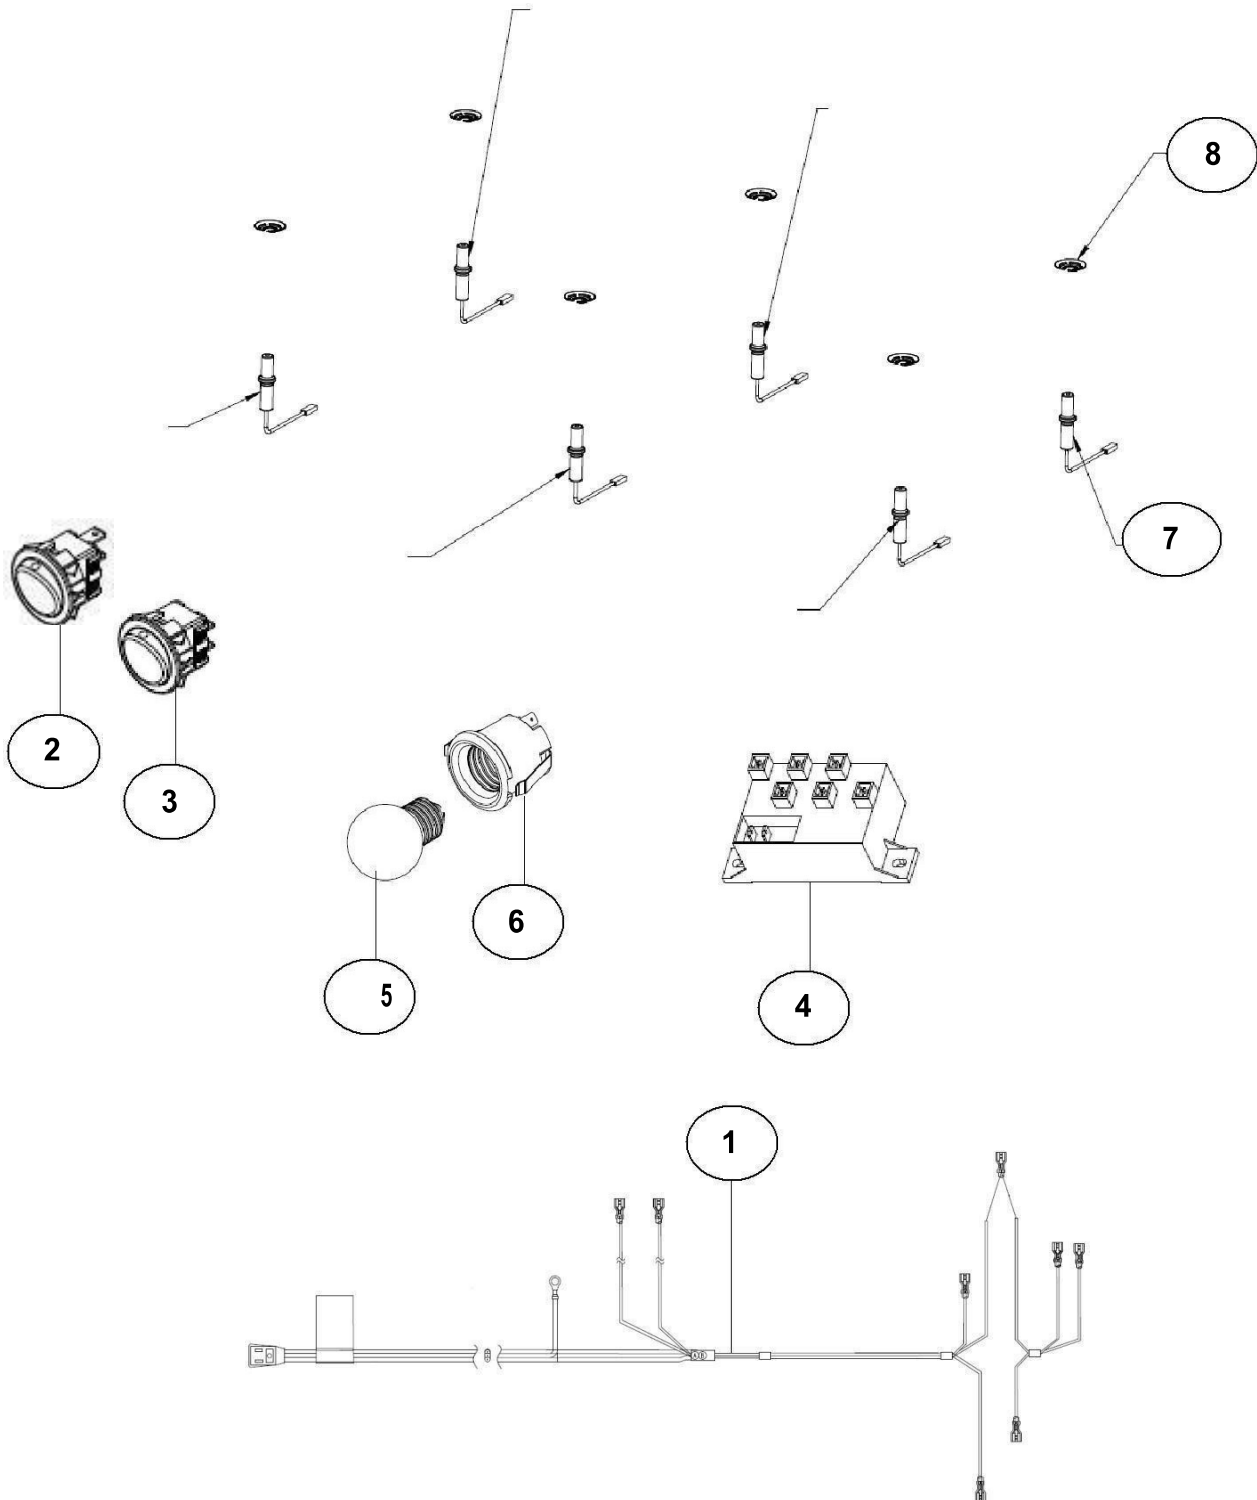

ESTUFA WE6250S01

Color: Acero Inoxidable Capacidad: 30"

No.	DESCRIPCIÓN	Cant.	No. de Parte
1	MANIFOLD TUBE	1	W10381640
2	VALVE SURF ZAMAK TUB.SUP	2	W10452673
3	VALVE SURF ZAMAK TUB.STD	4	W10452660
4	THERMOSTAT	1	W10718787
5	FRONT TUBING ASM - SUP	1	W10556803
6	FRONT TUBING ASM - STD	2	W10556804
7	REAR TUBING ASM - STD	2	W10556805
8	REAR TUBING ASM - SUP	1	W10556806
9	BRACKET - SURFACE BURNER	6	W10354300
10	NUT BRACKET TUBING	6	98017323
11	OVEN BURNER	1	W10646981
12	OVEN TUBING - UPPER THERMOSTAT	1	W10647685
13	TUBING ASSY BOTTOM - OVEN	*	*****
14	SADDLE CONNECTION	1	98017516
15	SADDLE CONNECTION	6	W10075697
16	OVEN TUBING CONNECTOR	*	*****
**	MANIFOLD TUBE ASSY	**	W10444635
**	KIT CONV NG	**	W10535674
**	KIT CONV LP	**	W10535673

ESTUFA WE6250S01

Color: Acero Inoxidable Capacidad: 30"