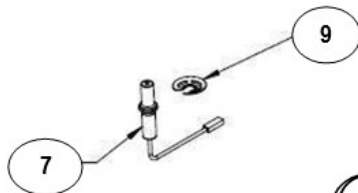

Distribuidor Autorizado

SurteRápido.com

Venta de Refacciones
Electrodomesticas

Estufa Whirlpool WE7650S01

Distribuidor Autorizado

SurteRápido.com

Venta de Refacciones
Electrodomesticas

Estufa Whirlpool WE7650S01

<u>No. Ilus.</u>	<u>DESCRIPCIÓN</u>	<u>No. de Parte</u>
1	Main Harness	W10446867
2	Oven Light Switch	W10568374
4	Spark Module 6 Pos.	W10422763
5	Oven Bulb	W10788320
6	Socket - Oven Light	W10554269
	Top Electrode 740	W10391624
7	Top Electrode 650	W10391625
	Top Electrode 500	W10381604
	Top Electrode 350	W10381605
8	Top Electrode FCB	W10111587
9	Clip Ignitor -Top Burner	W10654842
10	FCB Top Electrode Clip	W10111642
11	Switch Door	98005765