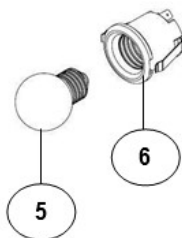

Distribuidor Autorizado

SurteRápido.com

Venta de Refacciones
Electrodomesticas

Estufa Whirlpool WE7650S01

Distribuidor Autorizado

SurteRápido.com

Venta de Refacciones
Electrodomesticas

Estufa Whirlpool WE7650S01

<u>No. Ilus.</u>	<u>DESCRIPCIÓN</u>	<u>No. de Parte</u>
1	Main Harness	W10446867
2	Oven Light Switch	W10568374
4	Spark Module 6 Pos.	W10422763
5	Oven Bulb	W10788320
6	Socket - Oven Light	W10554269
	Top Electrode 740	W10391624
7	Top Electrode 650	W10391625
	Top Electrode 500	W10381604
	Top Electrode 350	W10381605
8	Top Electrode FCB	W10111587
9	Clip Ignitor -Top Burner	W10654842
10	FCB Top Electrode Clip	W10111642
11	Switch Door	98005765