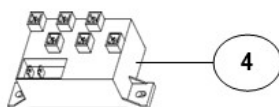

Distribuidor Autorizado

SurteRápido.com

Venta de Refacciones
Electrodomesticas

Estufa Whirlpool WE7650S01

Distribuidor Autorizado

SurteRápido.com

Venta de Refacciones
Electrodomesticas

Estufa Whirlpool WE7650S01

<u>No. Ilus.</u>	<u>DESCRIPCIÓN</u>	<u>No. de Parte</u>
1	Main Harness	W10446867
2	Oven Light Switch	W10568374
4	Spark Module 6 Pos.	W10422763
5	Oven Bulb	W10788320
6	Socket - Oven Light	W10554269
	Top Electrode 740	W10391624
7	Top Electrode 650	W10391625
	Top Electrode 500	W10381604
	Top Electrode 350	W10381605
8	Top Electrode FCB	W10111587
9	Clip Ignitor -Top Burner	W10654842
10	FCB Top Electrode Clip	W10111642
11	Switch Door	98005765