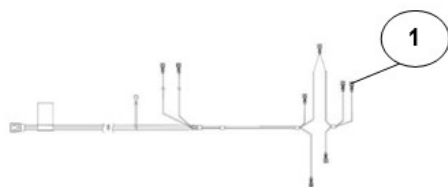

Distribuidor Autorizado

SurteRápido.com

Venta de Refacciones
Electrodomesticas

Estufa Whirlpool WE7650S01

Distribuidor Autorizado

SurteRápido.com

Venta de Refacciones
Electrodomesticas

Estufa Whirlpool WE7650S01

<u>No. Ilus.</u>	<u>DESCRIPCIÓN</u>	<u>No. de Parte</u>
1	Main Harness	W10446867
2	Oven Light Switch	W10568374
4	Spark Module 6 Pos.	W10422763
5	Oven Bulb	W10788320
6	Socket - Oven Light	W10554269
	Top Electrode 740	W10391624
7	Top Electrode 650	W10391625
	Top Electrode 500	W10381604
	Top Electrode 350	W10381605
8	Top Electrode FCB	W10111587
9	Clip Ignitor -Top Burner	W10654842
10	FCB Top Electrode Clip	W10111642
11	Switch Door	98005765