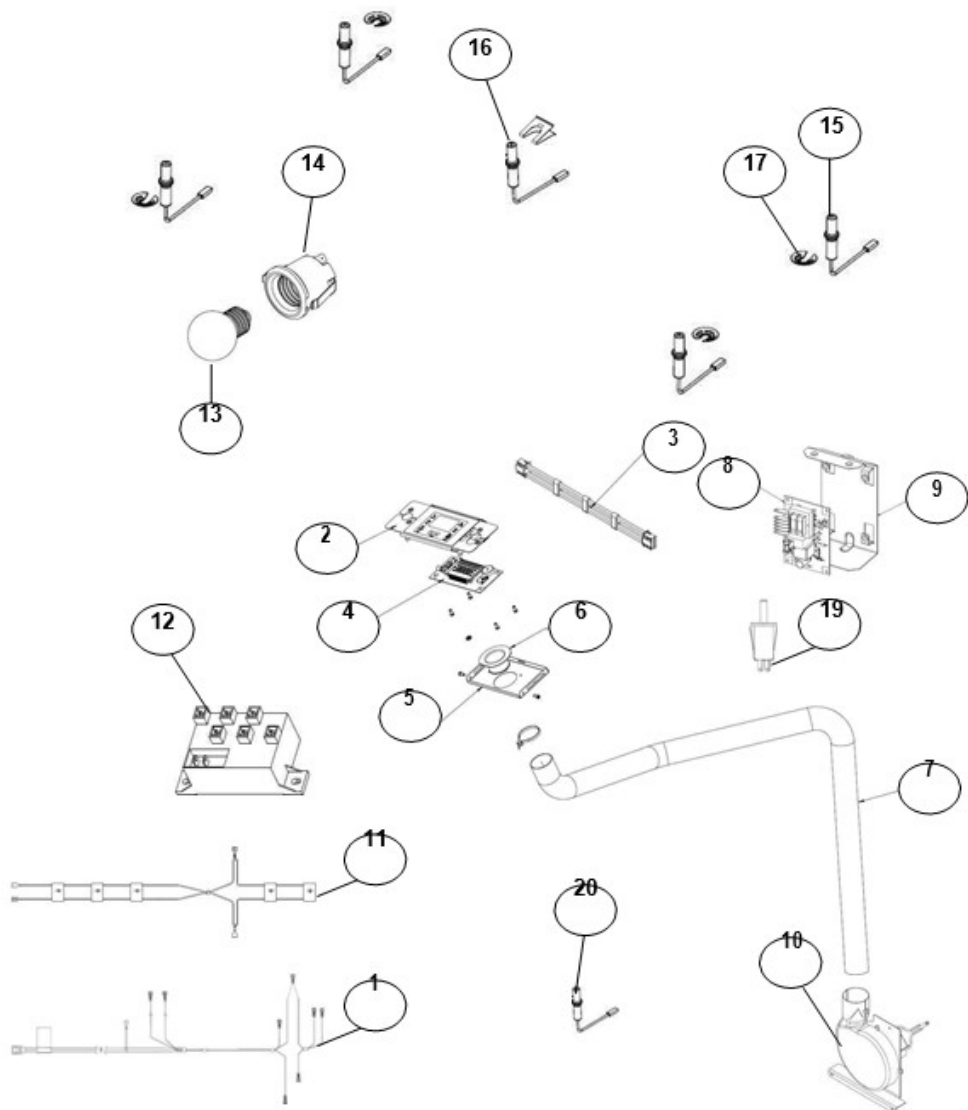

Distribuidor Autorizado

SurteRápido.com

Venta de Refacciones
Electrodomesticas

Estufa Whirlpool WE8650S00

Distribuidor Autorizado

SurteRápido.com

Venta de Refacciones
Electrodomesticas

Estufa Whirlpool WE8650S00

No. Ilus.	DESCRIPCIÓN	No. de Parte
1	Main Harness HW	W10452021
2	Tod Membrane HW BI	W10446873
3	Tod Harness HW	W10446872
4	Tod Plus HW	W10446871
5	Cover Clock	W10381619
6	Cover Clock Extension - Plastic	W10487396
7	Ultra Fan Duct	W10492455
8	Tod Supply Source HW	W10391623
9	Supply Source Bracket	W10381620
10	Fan Blower	W10391629
11	Switch Harness HW	W10480115
12	Spark Module 6 Pos.	W10455035
13	Oven Bulb	W10452019
14	Socket - Oven Light	W10114530
	TOP ELECTRODE 740mm	W10391624
15	TOP ELECTRODE 650mm	W10391625
	TOP ELECTRODE 500mm	W10381604
	TOP ELECTRODE 350mm	W10381605
16	Top Electrode Fcb	W10111587
17	Clip Ignitor -Top Burner	W10422212
18	Fcb Top Electrode Clip	W10111642
19	Switch Door	98005765
20	Oven Electrode	W10145060
21	Regulador de Gas	W10682560