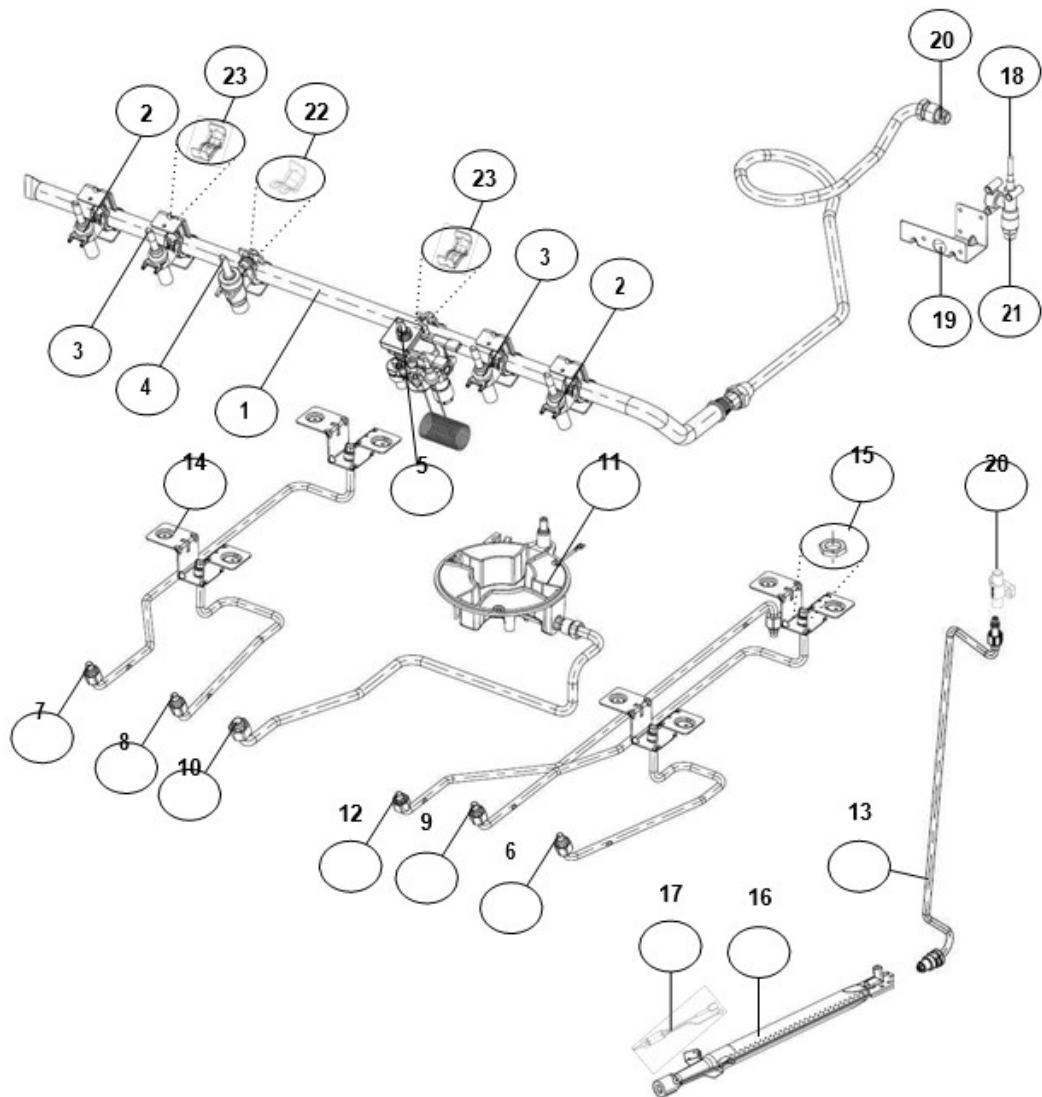

Distribuidor Autorizado

SurteRápido.com

Venta de Refacciones
Electrodomesticas

Estufa Whirlpool WE8650S00

Distribuidor Autorizado

SurteRápido.com

Venta de Refacciones
Electrodomesticas

Estufa Whirlpool WE8650S00

No. Ilus.	DESCRIPCIÓN	No. de Parte
1	Manifold Tube	W10422196
2	Valve Surf Zamak Tub.Std	W10141712
3	Valve Surf Zamak Tub.Sup	W10141714
4	Surface Valve FCB	W10503595
5	Thermostat With Safety	W10484857
6	Front Tubing Asm - Sup	W10381607
7	Rear Tubing Asm - Sup	W10387480
8	Front Tubing Asm - Std	W10381608
9	Rear Tubing Asm - Std	W10381610
10	Tubing - Fcb	W10459197
11	Fcb Body	W10110912
12	Oven Tubing - Upper Thermostat	W10485463
13	Tubing Assy Bottom - Oven	W10381596
14	Bracket - Surface Burner	W10354300
15	Nut Bracket Tubing	98017323
16	Oven Burner	W10477597
17	Thermocouple	W10491992
18	Valve - Shut Off	W10488109
19	Bracket - Shut Off Valve	W10429804
20	Tubing - Cut Off	W10387503
21	Fitting - 3/8 Npt Male To 5/8" Flared	W10527477
22	Saddle Connection	W10387468
23	Saddle Connection Extended-Zamak	W10421119
	Manifold Tube Assy	W10480006
	Kit Conv LP	W10535691