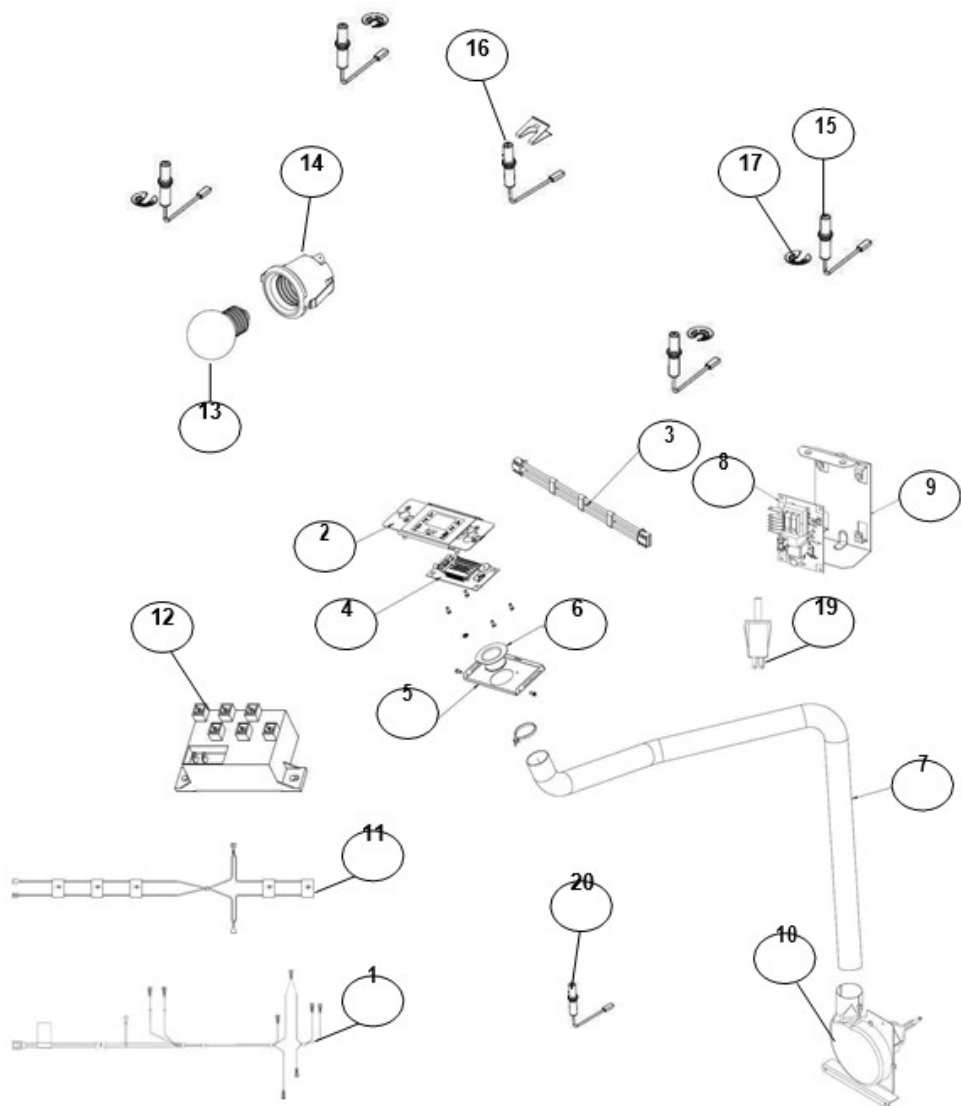

Distribuidor Autorizado

SurteRápido.com

Venta de Refacciones
Electrodomesticas

Estufa Whirlpool WE8650S03

Distribuidor Autorizado

SurteRápido.com

Venta de Refacciones
Electrodomesticas

Estufa Whirlpool WE8650S03

No. Ilus.	DESCRIPCIÓN	No. de Parte
1	Main Harness HW	W10675386
2	Tod Membrane HW BI	W10446873
3	Tod Harness HW	W10675388
4	Tod Plus HW	W10516849
5	Cover Clock	W10381619
6	Cover Clock Extension - Plastic	W10487396
7	Ultra Fan Duct	W10492455
8	Tod Supply Source HW	W10391623
9	Supply Source Bracket	W10745757
10	Fan Blower	W10391629
11	Switch Harness HW	W10480115
12	Spark Module 6 Pos.	W10455035
13	Oven Bulb	W10788320
14	Socket - Oven Light	W10554269
	TOP ELECTRODE 740mm	W10391624
15	TOP ELECTRODE 650mm	W10391625
	TOP ELECTRODE 500mm	W10381604
	TOP ELECTRODE 350mm	W10381605
16	Top Electrode FCB	W10111587
17	Clip Ignitor -Top Burner	W10654842
18	Fcb Top Electrode Clip	W10111642
19	Switch Door	98005765
20	Oven Electrode	W10145060