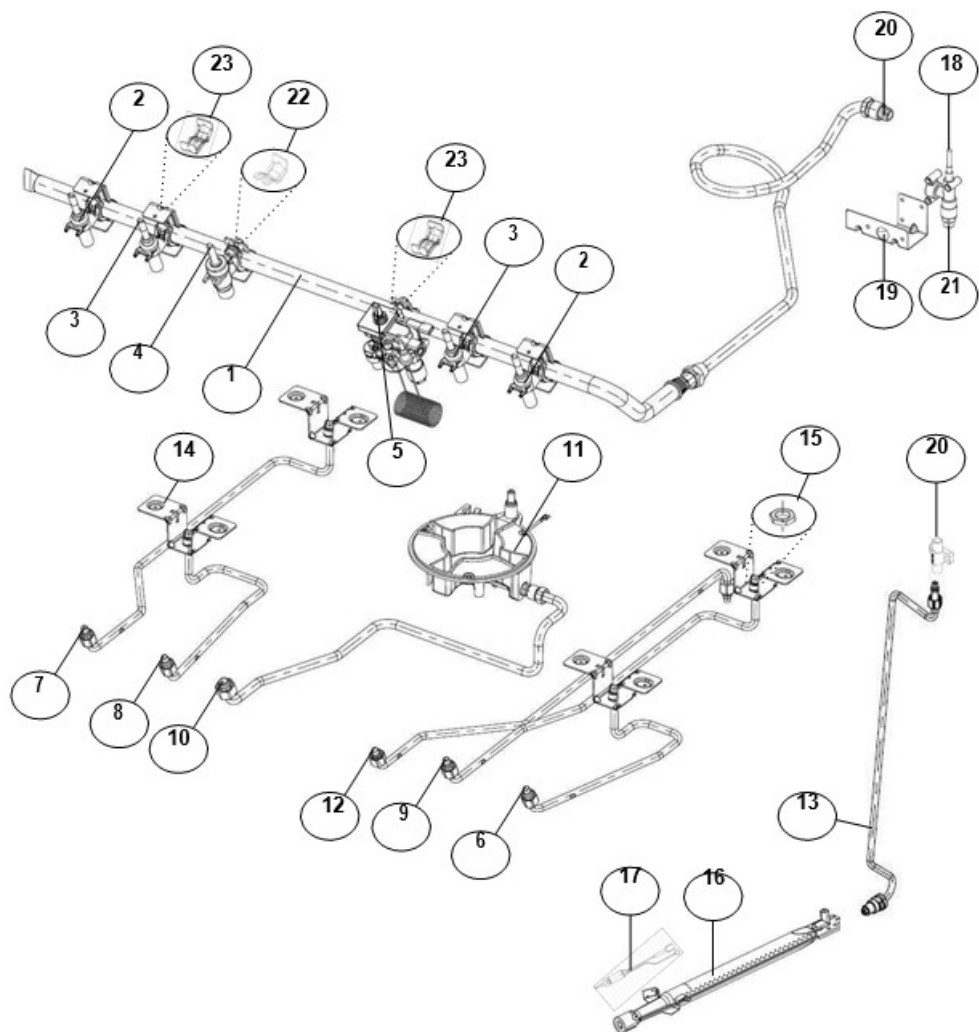

## Estufa Whirlpool WE8650S03

Distribuidor Autorizado

**SurteRápido.com**

Venta de Refacciones  
Electrodomesticas

Estufa Whirlpool WE8650S03

<b>No.Illus.</b>	<b>DESCRIPCIÓN</b>	<b>No. de Parte</b>
<b>1</b>	Manifold Tube (Ensamble Completo)	W10480006
<b>2</b>	Valve Surf Zamak Tub.Std	W10141712
<b>3</b>	Valve Surf Zamak Tub.Sup	W10141714
<b>4</b>	Surface Valve FCB	W10503595
<b>5</b>	Thermostat With Safety	Pedir #1 Ens
<b>6</b>	Front Tubing Asm - Sup	W10494190
<b>7</b>	Rear Tubing Asm - Sup	W10494193
<b>8</b>	Front Tubing Asm - Std	W10494191
<b>9</b>	Rear Tubing Asm - Std	W10494192
<b>10</b>	Tubing - Fcb	W10459197
<b>11</b>	Fcb Body	W10110912
<b>12</b>	Oven Tubing - Upper Thermostat	W10485463
<b>13</b>	Tubing Assy Bottom - Oven	W10381596
<b>14</b>	Bracket - Surface Burner	W10354300
<b>15</b>	Nut Bracket Tubing	98017323
<b>16</b>	Oven Burner	W10519079
<b>17</b>	Thermocouple	W10491992
<b>18</b>	Valve - Shut Off	W10777489
<b>19</b>	Bracket - Shut Off Valve	W10429804
<b>20</b>	Tubing - Cut Off	W10387503
<b>21</b>	Fitting - 3/8 Npt Male To 5/8" Flared	W10527477
<b>22</b>	Saddle Connection	W10387468
<b>23</b>	Saddle Connection Extended-Zamak	W10421119
	Manifold Tube Assy	W10480006
	Kit Conv LP	W10535691