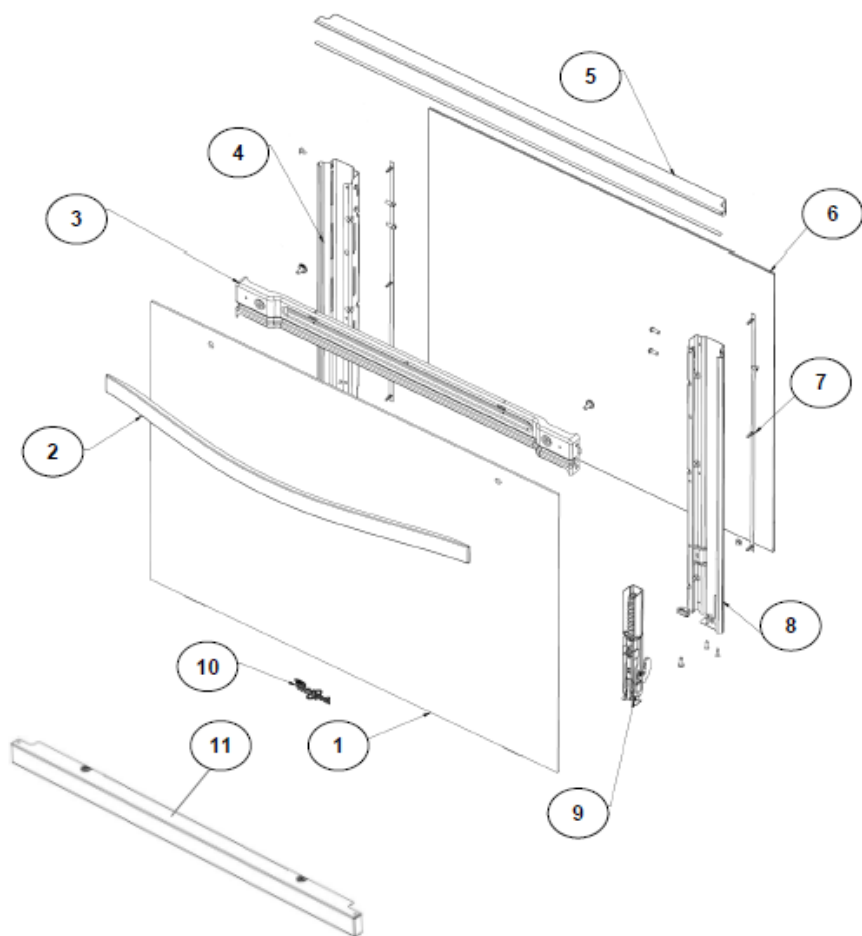

WE9550S00 SISTEMA COMBUSTION

WE9550S00 SISTEMA COMBUSTION

1	W10422196	MANIFOLD TUBE
2	W10141712	VALVE SURF ZAMAK TUB.STD
3	W10141714	VALVE SURF ZAMAK TUB.SUP
4	W10381658	DUAL VALVE
5	W10484857	THERMOSTAT WITH SAFETY
6	W10381607	FRONT TUBING ASM - SUP
7	W10422198	REAR TUBING ASM - SUP
8	W10422200	FRONT TUBING ASM - STD
9	W10381610	REAR TUBING ASM - STD
10	W10422227	TUBING INTERNAL SIMMER - TORCH BURNER
11	W10422192	TUBING EXTERNAL RING - TORCH BURNER
12	W10535661	HOLDER ASSY - TORCH BURNER
13	W10485463	OVEN TUBING - UPPER THERMOSTAT
14	W10381596	TUBING ASSY BOTTOM - OVEN
15	W10354300	BRACKET - SURFACE BURNER
16	98017323	NUT BRACKET TUBING
17	W10477597	OVEN BURNER
18	W10491992	THERMOCOUPLE
19	W10488109	VALVE - SHUT OFF
20	W10429804	BRACKET - SHUT OFF VALVE
21	W10387478	OVEN TUBING CONNECTOR
22	W10387503	TUBING - CUT OFF
23	W10527477	FITTING - 3/8 NPT MALE TO 5/8" FLARED
24	98017516	SADDLE CONNECTION
25	W10511639	SADDLE CONNECTION - DUAL VALVE
26	W10387468	SADDLE CONNECTION EXTENDED-ALUMINUM
	W10484858	MANIFOLD TUBE ASSY
	W10513486	KIT CONV NG
	W10513485	KIT CONV LP

WE9550S00 SISTEMA ELECTRICO

WE9550S00 SISTEMA ELECTRICO

1	W10452023	MAIN HARNESS HW
2	W10446874	TOD MEMBRANE DR & ILLUM BI
3	W10391627	TOD HARNESS DRAGON
4	W10381664	TOD PLUS DR
5	W10381619	COVER CLOCK
6	W10244824	THERMO SWITCH
7	W10487396	COVER CLOCK EXTENSION - PLASTIC
8	W10492455	ULTRA FAN DUCT
9	W10387418	TOD SUPPLY SOURCE HW
10	W10381620	SUPPLY SOURCE BRACKET
11	W10391629	FAN BLOWER
12	W10381661	SWITCH HARNESS DR
13	W10511641	SWITCH HARNESS - DUAL VALVE
14	W10455035	SPARK MODULE 6 POS.
15	W10452019	OVEN BULB
16	W10114530	SOCKET - OVEN LIGHT
17	W10391624	TOP ELECTRODE 740
	W10391625	TOP ELECTRODE 650
	W10381604	TOP ELECTRODE 500
	W10381605	TOP ELECTRODE 350
18	W10515759	ELECTRODE-TORCH BURNER
19	W10422212	CLIP IGNITOR -TOP BURNER
20	W10515757	FCB ELECTRODE GASKET
21	98005765	SWITCH DOOR
22	W10145060	OVEN ELECTRODE
23	W10385329	BROIL ELEMENT 1500W
24	W10381618	THERMO SW JUMPER