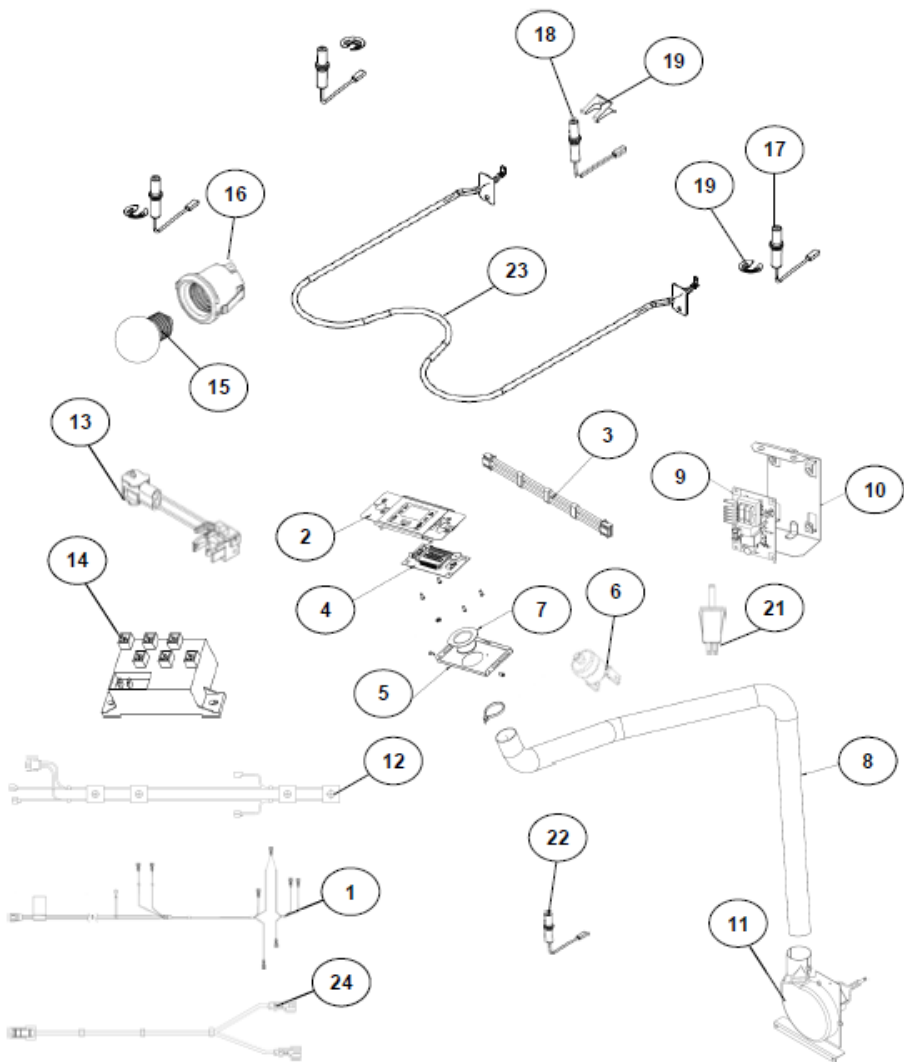

WE9550S00 SISTEMA COMBUSTION

WE9550S00 SISTEMA COMBUSTION

1	W10422196	MANIFOLD TUBE
2	W10141712	VALVE SURF ZAMAK TUB.STD
3	W10141714	VALVE SURF ZAMAK TUB.SUP
4	W10381658	DUAL VALVE
5	W10484857	THERMOSTAT WITH SAFETY
6	W10381607	FRONT TUBING ASM - SUP
7	W10422198	REAR TUBING ASM - SUP
8	W10422200	FRONT TUBING ASM - STD
9	W10381610	REAR TUBING ASM - STD
10	W10422227	TUBING INTERNAL SIMMER - TORCH BURNER
11	W10422192	TUBING EXTERNAL RING - TORCH BURNER
12	W10535661	HOLDER ASSY - TORCH BURNER
13	W10485463	OVEN TUBING - UPPER THERMOSTAT
14	W10381596	TUBING ASSY BOTTOM - OVEN
15	W10354300	BRACKET - SURFACE BURNER
16	98017323	NUT BRACKET TUBING
17	W10477597	OVEN BURNER
18	W10491992	THERMOCOUPLE
19	W10488109	VALVE - SHUT OFF
20	W10429804	BRACKET - SHUT OFF VALVE
21	W10387478	OVEN TUBING CONNECTOR
22	W10387503	TUBING - CUT OFF
23	W10527477	FITTING - 3/8 NPT MALE TO 5/8" FLARED
24	98017516	SADDLE CONNECTION
25	W10511639	SADDLE CONNECTION - DUAL VALVE
26	W10387468	SADDLE CONNECTION EXTENDED-ALUMINUM
	W10484858	MANIFOLD TUBE ASSY
	W10513486	KIT CONV NG
	W10513485	KIT CONV LP

WE9550S00 SISTEMA ELECTRICO

WE9550S00 SISTEMA ELECTRICO

1	W10452023	MAIN HARNESS HW
2	W10446874	TOD MEMBRANE DR & ILLUM BI
3	W10391627	TOD HARNESS DRAGON
4	W10381664	TOD PLUS DR
5	W10381619	COVER CLOCK
6	W10244824	THERMO SWITCH
7	W10487396	COVER CLOCK EXTENSION - PLASTIC
8	W10492455	ULTRA FAN DUCT
9	W10387418	TOD SUPPLY SOURCE HW
10	W10381620	SUPPLY SOURCE BRACKET
11	W10391629	FAN BLOWER
12	W10381661	SWITCH HARNESS DR
13	W10511641	SWITCH HARNESS - DUAL VALVE
14	W10455035	SPARK MODULE 6 POS.
15	W10452019	OVEN BULB
16	W10114530	SOCKET - OVEN LIGHT
17	W10391624	TOP ELECTRODE 740
	W10391625	TOP ELECTRODE 650
	W10381604	TOP ELECTRODE 500
	W10381605	TOP ELECTRODE 350
18	W10515759	ELECTRODE-TORCH BURNER
19	W10422212	CLIP IGNITOR -TOP BURNER
20	W10515757	FCB ELECTRODE GASKET
21	98005765	SWITCH DOOR
22	W10145060	OVEN ELECTRODE
23	W10385329	BROIL ELEMENT 1500W
24	W10381618	THERMO SW JUMPER