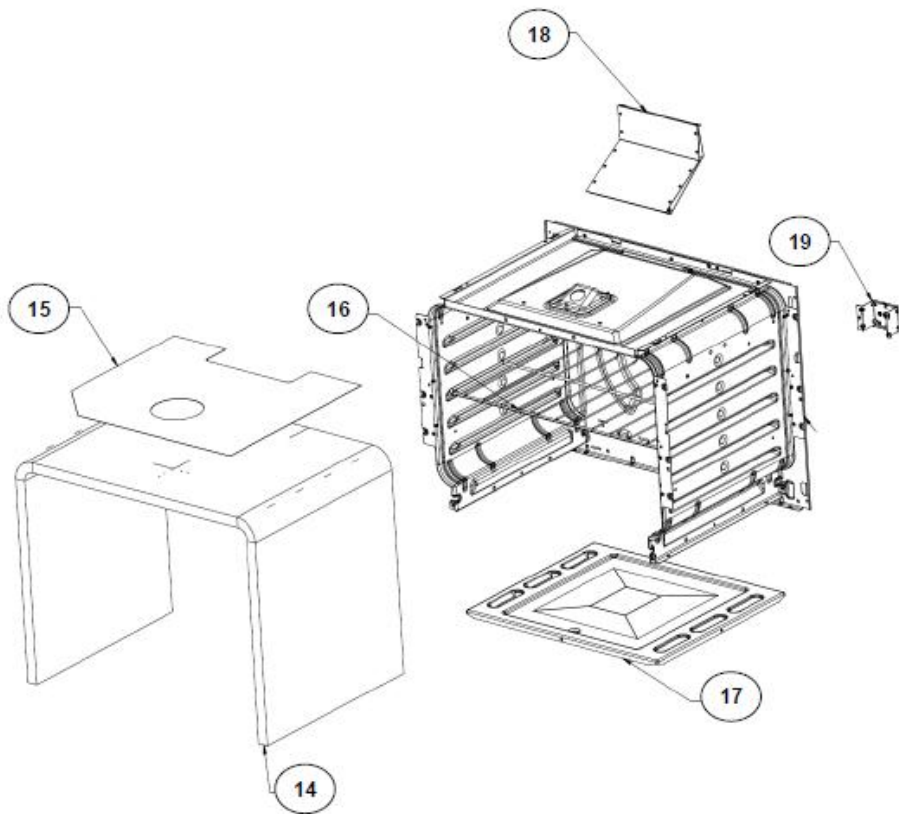

**WE9550S00 CUBIERTA,
QUEMADORES**

WE9550S00 CUBIERTA, QUEMADORES

1	W10429775	COOKTOP
2	W10501980	PANEL BMC & COVER
3	W10429777	MANIFOLD PIPE SUPPORT-BI
4	W10485725	APLIQUE MANIFOLD PANEL FIRE THERMOSTAT
5	W10503776	FRONT CLIP COOKTOP BI
6	W10525020	KNOB ASSY BURNER
7	W10550216	KNOB ASSY THERM
8	W10461732	KNOB ASSY DUAL
9	W10354371	STD BURNER
10	W10190267	STD BURNER CAP MATT
11	W10356319	SUPER BURNER
12	W10190271	SUPER BURNER CAP MATT
13	W10487751	BASE TORCH BURNER
14	W10487750	EXTERNAL SPREADER - TORCH BURNER
15	W10487747	SIMMER SPREADER - TORCH BURNER
16	W10487745	SIMMER CAP - TORCH BURNER
17	W10422205	GRATE - CAST IRON CENTRAL DRAGON
18	W10482471	GRATE LATERAL DRAGON - CAST IRON
19	W10422205	GRIDDLE CAST IRON - DRAGON
20	W10625936	GLASS LID ASSY
21	W10546253	BRACKET - LS, GLASS LID - SILVER
22	W10546251	BRACKET - RS, GLASS LID - SILVER
23	W10387290	HINGE - LS, GLASS LID
24	W10387289	HINGE - RS, GLASS LID
*	W10373346	BUMPER GLASS LID

WE9550S00 GABINETE

WE9550S00 GABINETE

WE9550S00 GABINETE

1	W10448073	FRONT FAME 30"
2	W10364563	SIDE PANEL BI-BLACK
3	W10327231	OVEN BURNER DEFLECTOR
4	W10354877	BASE BAFFLE
5	W10387513	FRONT BRACKET - OVEN BURNER
6	W10327222	COUNTER SUPPORT
7	W10387044	OVEN DOOR SEAL 30"
8	W10364505	CORNER PLATE
9	W10327223	UPPER FRONT CROSS
10	W10539013	SIDE TRIM BI BLACK
11	W10327220	FRONT VERTICAL PILLAR BI
12	W10429735	TOP SUPPORT-BUILT IN
13	W10494904	REAR FRAME ASM BI
14	W10364807	OVEN INSULATION WRAPPER
15	W10446939	ALUMINUM FOIL - ULTRA
17	W10448075	OVEN BOTTOM
18	W10389355	FLUE BOX ASSY
19	W10381594	BRACKET REAR