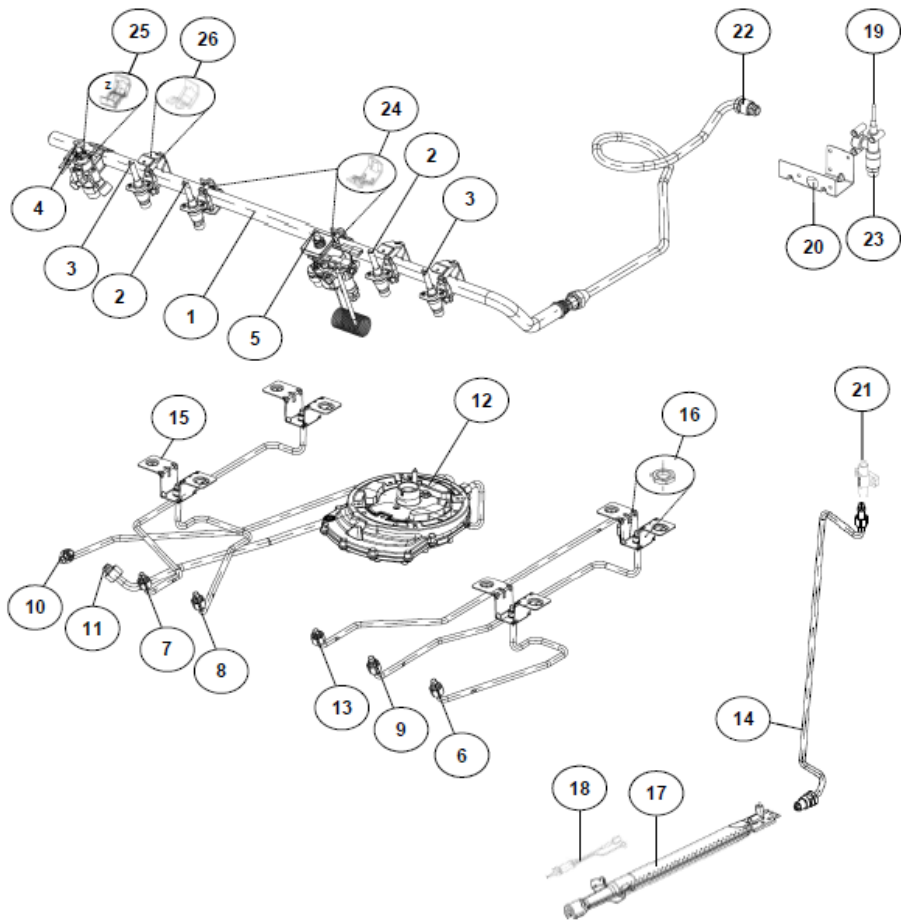

WE9550S00 SISTEMA COMBUSTION

WE9550S00 SISTEMA COMBUSTION

1	W10422196	MANIFOLD TUBE
2	W10141712	VALVE SURF ZAMAK TUB.STD
3	W10141714	VALVE SURF ZAMAK TUB.SUP
4	W10381658	DUAL VALVE
5	W10484857	THERMOSTAT WITH SAFETY
6	W10381607	FRONT TUBING ASM - SUP
7	W10422198	REAR TUBING ASM - SUP
8	W10422200	FRONT TUBING ASM - STD
9	W10381610	REAR TUBING ASM - STD
10	W10422227	TUBING INTERNAL SIMMER - TORCH BURNER
11	W10422192	TUBING EXTERNAL RING - TORCH BURNER
12	W10535661	HOLDER ASSY - TORCH BURNER
13	W10485463	OVEN TUBING - UPPER THERMOSTAT
14	W10381596	TUBING ASSY BOTTOM - OVEN
15	W10354300	BRACKET - SURFACE BURNER
16	98017323	NUT BRACKET TUBING
17	W10477597	OVEN BURNER
18	W10491992	THERMOCOUPLE
19	W10488109	VALVE - SHUT OFF
20	W10429804	BRACKET - SHUT OFF VALVE
21	W10387478	OVEN TUBING CONNECTOR
22	W10387503	TUBING - CUT OFF
23	W10527477	FITTING - 3/8 NPT MALE TO 5/8" FLARED
24	98017516	SADDLE CONNECTION
25	W10511639	SADDLE CONNECTION - DUAL VALVE
26	W10387468	SADDLE CONNECTION EXTENDED-ALUMINUM
	W10484858	MANIFOLD TUBE ASSY
	W10513486	KIT CONV NG
	W10513485	KIT CONV LP