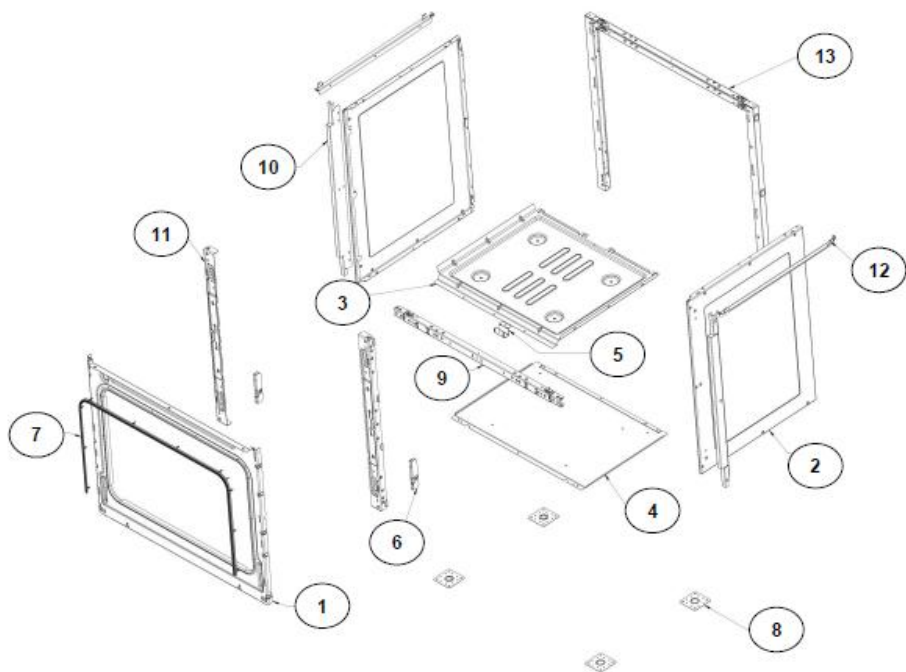

**WE9550S00 CUBIERTA,
QUEMADORES**

WE9550S00 CUBIERTA, QUEMADORES

1	W10429775	COOKTOP
2	W10501980	PANEL BMC & COVER
3	W10429777	MANIFOLD PIPE SUPPORT-BI
4	W10485725	APLIQUE MANIFOLD PANEL FIRE THERMOSTAT
5	W10503776	FRONT CLIP COOKTOP BI
6	W10525020	KNOB ASSY BURNER
7	W10550216	KNOB ASSY THERM
8	W10461732	KNOB ASSY DUAL
9	W10354371	STD BURNER
10	W10190267	STD BURNER CAP MATT
11	W10356319	SUPER BURNER
12	W10190271	SUPER BURNER CAP MATT
13	W10487751	BASE TORCH BURNER
14	W10487750	EXTERNAL SPREADER - TORCH BURNER
15	W10487747	SIMMER SPREADER - TORCH BURNER
16	W10487745	SIMMER CAP - TORCH BURNER
17	W10422205	GRATE - CAST IRON CENTRAL DRAGON
18	W10482471	GRATE LATERAL DRAGON - CAST IRON
19	W10422205	GRIDDLE CAST IRON - DRAGON
20	W10625936	GLASS LID ASSY
21	W10546253	BRACKET - LS, GLASS LID - SILVER
22	W10546251	BRACKET - RS, GLASS LID - SILVER
23	W10387290	HINGE - LS, GLASS LID
24	W10387289	HINGE - RS, GLASS LID
*	W10373346	BUMPER GLASS LID

WE9550S00 GABINETE

WE9550S00 GABINETE

WE9550S00 GABINETE

1	W10448073	FRONT FAME 30"
2	W10364563	SIDE PANEL BI-BLACK
3	W10327231	OVEN BURNER DEFLECTOR
4	W10354877	BASE BAFFLE
5	W10387513	FRONT BRACKET - OVEN BURNER
6	W10327222	COUNTER SUPPORT
7	W10387044	OVEN DOOR SEAL 30"
8	W10364505	CORNER PLATE
9	W10327223	UPPER FRONT CROSS
10	W10539013	SIDE TRIM BI BLACK
11	W10327220	FRONT VERTICAL PILLAR BI
12	W10429735	TOP SUPPORT-BUILT IN
13	W10494904	REAR FRAME ASM BI
14	W10364807	OVEN INSULATION WRAPPER
15	W10446939	ALUMINUM FOIL - ULTRA
17	W10448075	OVEN BOTTOM
18	W10389355	FLUE BOX ASSY
19	W10381594	BRACKET REAR