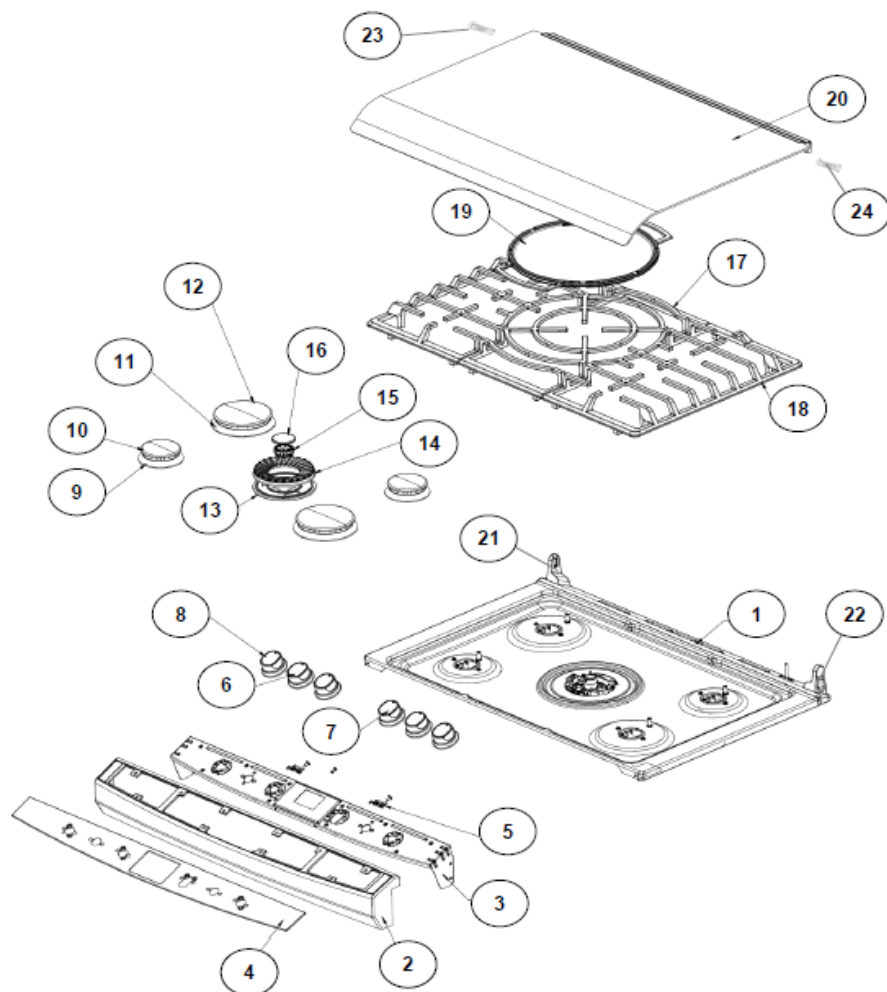

**WE9550S00 CUBIERTA,
QUEMADORES**

WE9550S00 CUBIERTA, QUEMADORES

1	W10429775	COOKTOP
2	W10501980	PANEL BMC & COVER
3	W10429777	MANIFOLD PIPE SUPPORT-BI
4	W10485725	APLIQUE MANIFOLD PANEL FIRE THERMOSTAT
5	W10503776	FRONT CLIP COOKTOP BI
6	W10525020	KNOB ASSY BURNER
7	W10550216	KNOB ASSY THERM
8	W10461732	KNOB ASSY DUAL
9	W10354371	STD BURNER
10	W10190267	STD BURNER CAP MATT
11	W10356319	SUPER BURNER
12	W10190271	SUPER BURNER CAP MATT
13	W10487751	BASE TORCH BURNER
14	W10487750	EXTERNAL SPREADER - TORCH BURNER
15	W10487747	SIMMER SPREADER - TORCH BURNER
16	W10487745	SIMMER CAP - TORCH BURNER
17	W10422205	GRATE - CAST IRON CENTRAL DRAGON
18	W10482471	GRATE LATERAL DRAGON - CAST IRON
19	W10422205	GRIDDLE CAST IRON - DRAGON
20	W10625936	GLASS LID ASSY
21	W10546253	BRACKET - LS, GLASS LID - SILVER
22	W10546251	BRACKET - RS, GLASS LID - SILVER
23	W10387290	HINGE - LS, GLASS LID
24	W10387289	HINGE - RS, GLASS LID
*	W10373346	BUMPER GLASS LID