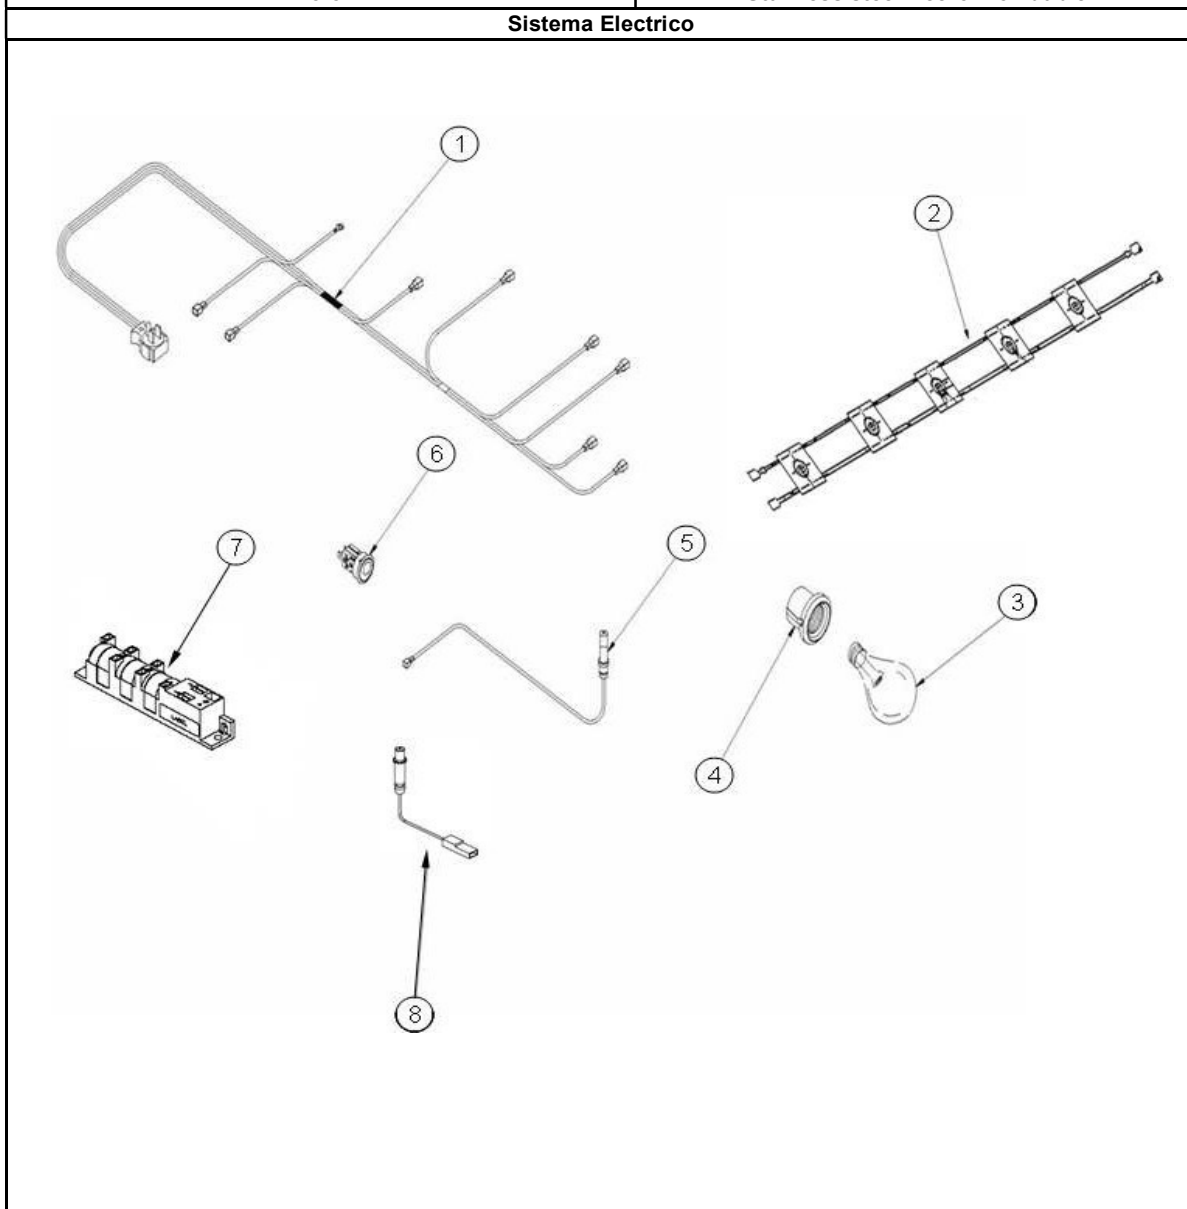

ESTUFA WE9620S00

Capacidad	30"
Color	Stainless steel/Acero inoxidable

Sistema Eléctrico