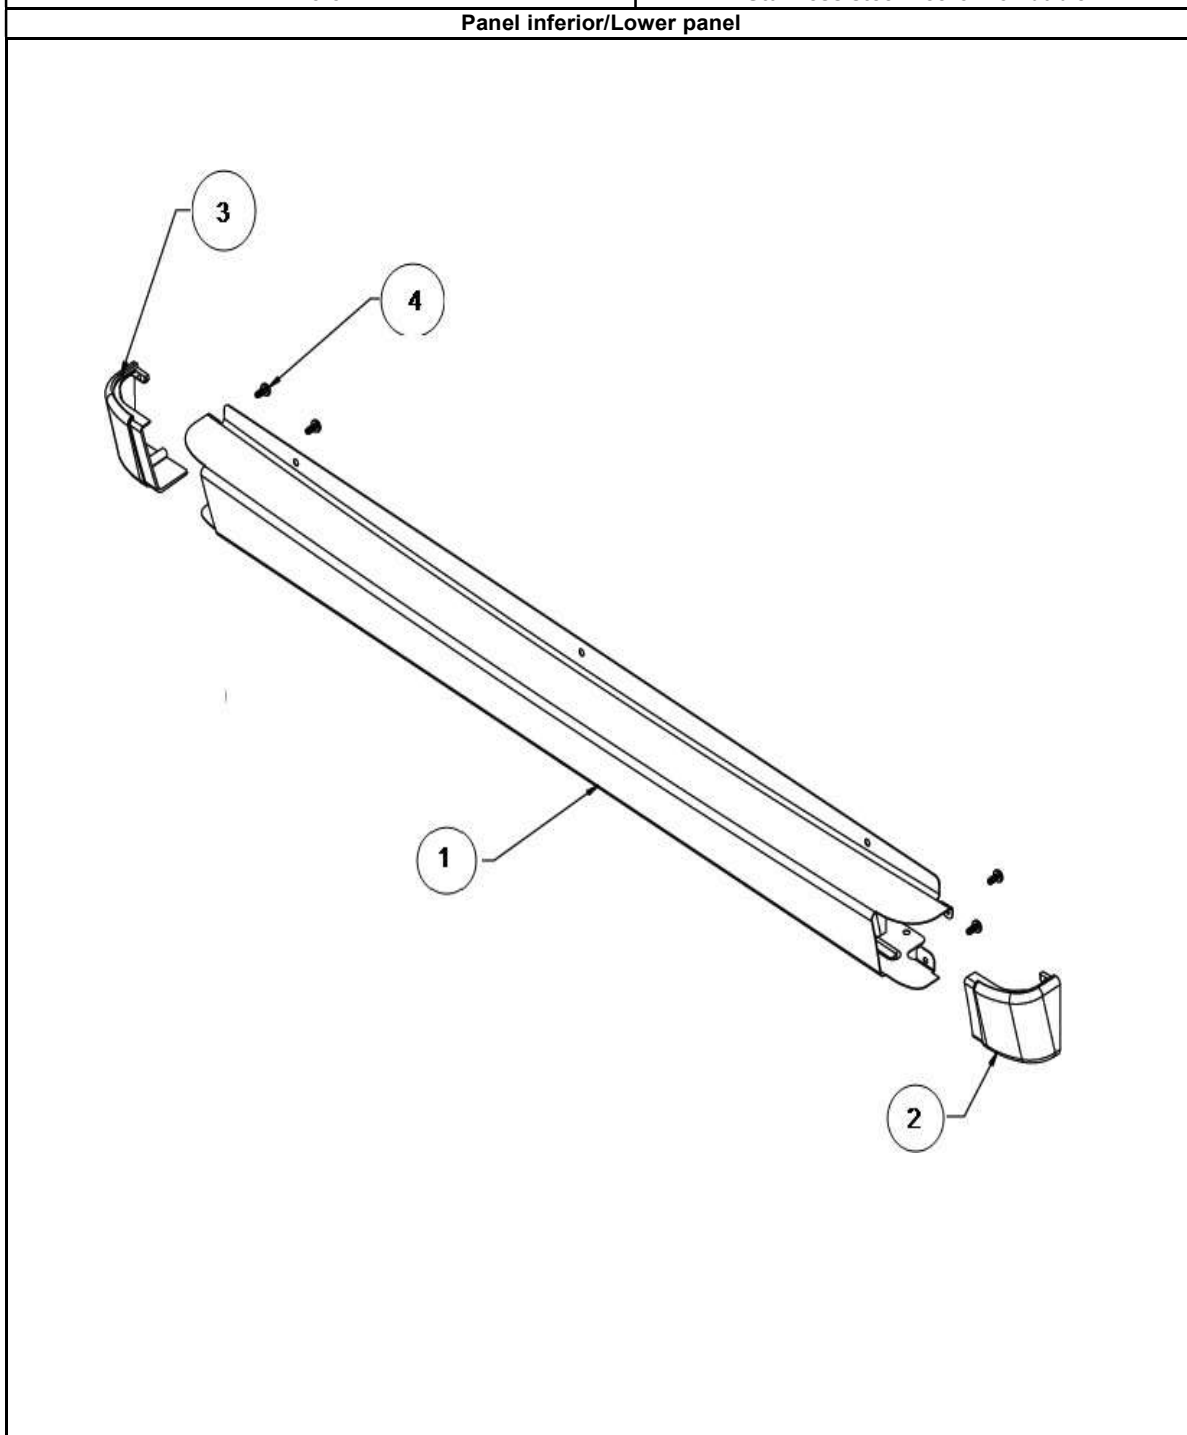

ESTUFA WE9620S00

Capacidad	30"
Color	Stainless steel/Acero inoxidable

Panel inferior/Lower panel