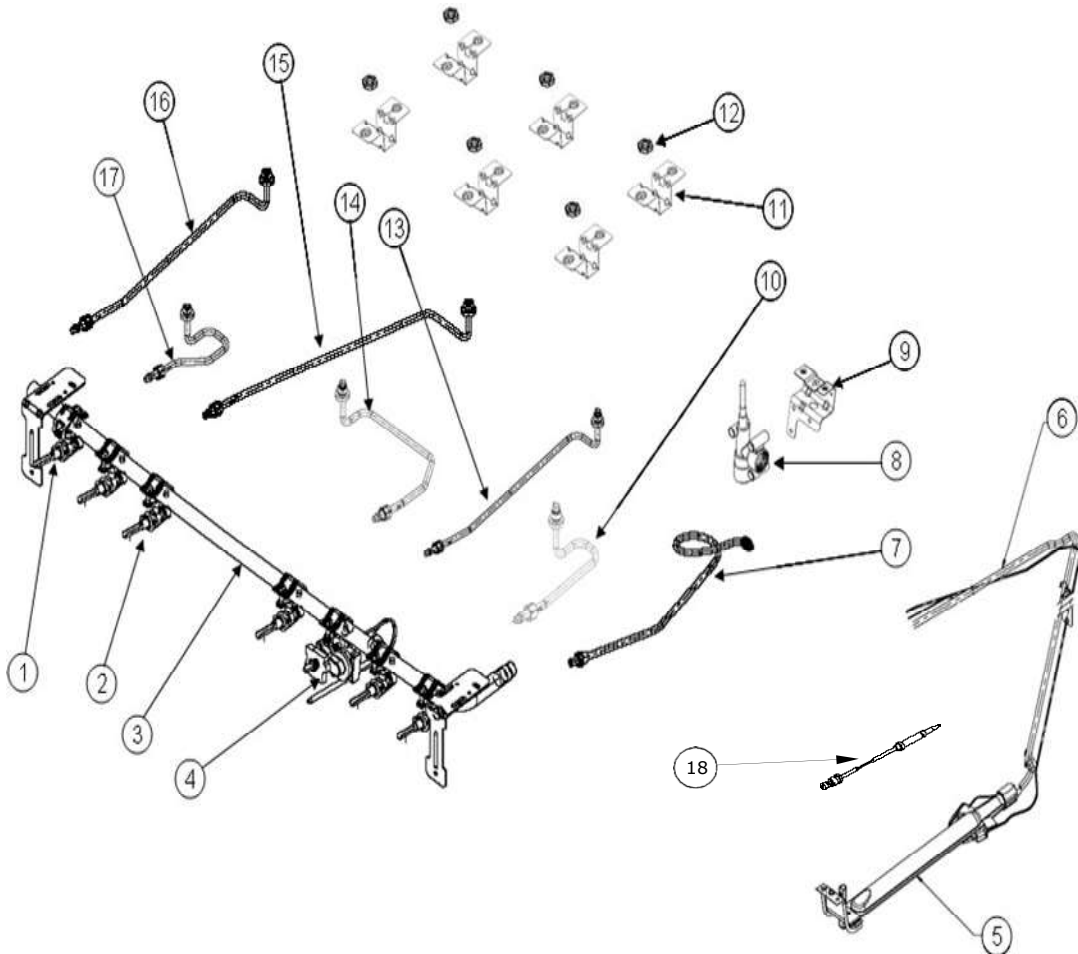

# ESTUFA WE9620S00

Marca		Whirlpool	
Capacidad		30"	
Color		Stainless steel/Acero inoxidable	
Sistema de Combustion			
R e f	Descripción	C a n t	Numero de Parte
1	Valvulas SuperQuemadores	2	W10141714
2	Valvulas Quemadores Estandar	4	W10141712
3	Tubo Manifold (M.V.A) Weld Assy	1	W10381572
4	Valvula Thermocontrol (Thermostat w/ Thermocouple	1	W10114392
5	Quemador Horno (Oven Burner Assy)	1	W10145063
6	OVEN TUBING 3/8"	1	W10155917
7	CUT OFF EXTENSION TUBE	1	W10188286
8	CUT OFF VALVE (105.5 MM)	1	W10188286
9	VALVE CUT OFF SUPPORT	1	W10290771
10	FRONT TUBING ASM SUP	1	W10386902
11	Bracket Quemadores (Bracket Surface Burner)	5	W10122103
12	Tuerca Brackets Quemadores (Nut)	5	98017323
13	REAR TUBING ASM STD	1	W10377960
14	FRONT TUBING ASM STD	1	W10387520
15	REAR TUBING ASM STD	1	W10387519
16	REAR TUBING ASM SUP	1	W10387518
17	FRONT TUBING TCB	1	W10378259
18	THERMOCOUPLE-OVEN BUNER	1	98011171
**	Manifold Assembly	*	W10381572
**	Resistencia 1500 Watts	1	W10187998
**	Kit de espreas a gas Natural	1	W10239492
**	Kit de espreas a gas LP	1	W10273063