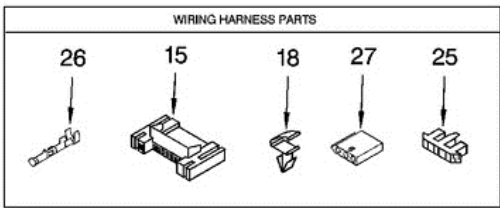

36	8565038	DOOR OUTER
37	8575033	HANDLE, DOOR
38	W10044490	SEAL, FRONT PANEL
39	279393	TERMINAL BLOCK KIT (FOR TERMINAL BLOCK)
40	342055	SCREW, 10-32 X 5/8
41	3397659	BLOCK, TERMINAL
42	8547174	PULLEY ASSEMBLY
43	8547168	BELT, DRIVE
44	8547166	BASE, MOTOR
45	W10002600	BOLT, 6-20 X 1 1/4
46	8578565	PULLEY, 60 HZ
47	8566152	MOTOR ASSEMBLY 60 HZ.
48	238088	HINGE, TOP (2)
49	W10050060	FILLER-DOOR
50	W10100830	SCREW

WED6200SW0 TABLERO