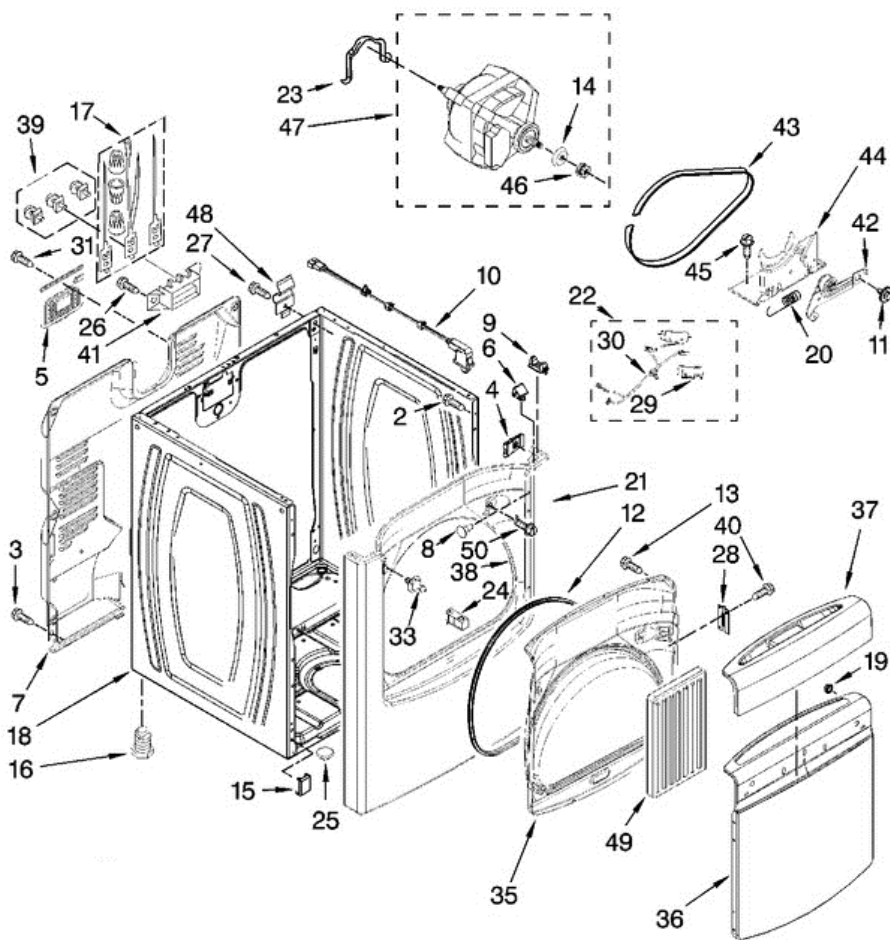

Distribuidor Autorizado

SurteRápido.com

Venta de Refacciones
Electrodomesticas

WED6200SW0 GABINETE

WED6200SW0 GABINETE

2	343641	SCREW, 10-16 X 1/2
3	693995	SCREW, 8-18 X 3/8
4	W10007520	CLIP, GROUND (2)
5	W10110241	COVER, BLOCK
6	8576625	LOCK, FRONT TOP (2)
7	8558830	PANEL, REAR
8	3404413	PLUG, HOLE
9	8568303	LOCATOR, SNAP DOWN
10	3978977	DOOR SWITCH ASSEMBLY
11	3389420	RETAINER, IDLER
12	8575027	SEAL, DOOR
13	342055	SCREW, 8-18 X 3/64
14	8578538	RESTRAINER, BELT
15	3394083	CLIP, FRONT PANEL (2)
16	279810	FOOT-OPTIONAL(EXTENDED LENGTH PACKAGE OF 2)
16	3392100	FOOT, DRYER
17	279318	TERMINAL, TINNED & BRASS (3) (INCLUDES ILLUS. 39)
18	8557569	CABINET
19	308499	PAL NUT (4)
20	3387374	SPRING, IDLER
21	8565029	PANEL, FRONT
22	8566208	SWITCH ASSEMBLY
23	660658	CLAMP, MOTOR
24	8572982	ASSEMBLY, DOOR CATCH
25	8578560	HOLE, PLUG (CABINET BASE)
26	3393008	SCREW, 10-16 X 1/2
27	3390631	SCREW, 8-18 X 1/2
28	8565018	HINGE, ASSEMBLY
29	8564011	BRACKET-SWITCH
30	8539897	BELT-SWITCH JUMPER
31	8533974	SCREW, GROUND
33	8572983	STRIKE, DOOR
35	8565020	DOOR, INNER

36	8565038	DOOR OUTER
37	8575033	HANDLE, DOOR
38	W10044490	SEAL, FRONT PANEL
39	279393	TERMINAL BLOCK KIT (FOR TERMINAL BLOCK)
40	342055	SCREW, 10-32 X 5/8
41	3397659	BLOCK, TERMINAL
42	8547174	PULLEY ASSEMBLY
43	8547168	BELT, DRIVE
44	8547166	BASE, MOTOR
45	W10002600	BOLT, 6-20 X 1 1/4
46	8578565	PULLEY, 60 HZ
47	8566152	MOTOR ASSEMBLY 60 HZ.
48	238088	HINGE, TOP (2)
49	W10050060	FILLER-DOOR
50	W10100830	SCREW