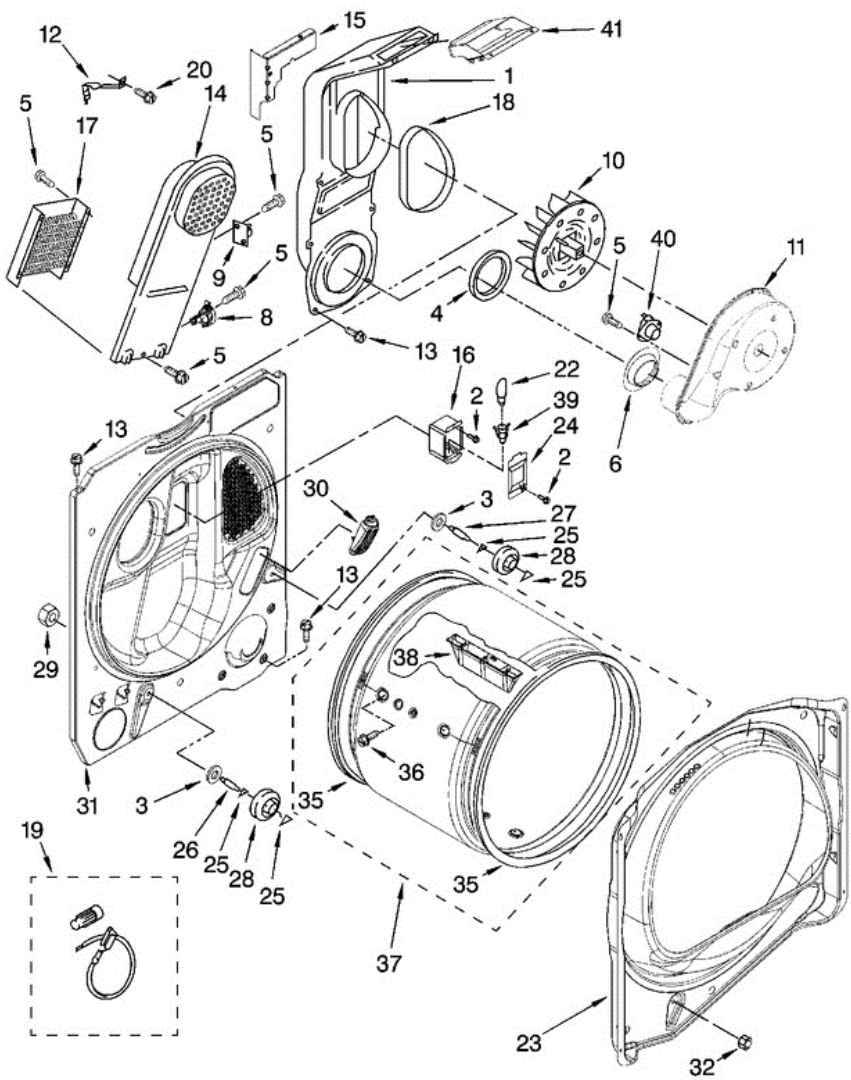

WED6200SW0 TABLERO

WED6200SW0 TABLERO

1	W10106830	SCREW
2	8558863	BRACKET, CONSOLE
4	8563976	USER INTERFACE
5	W10110326	PANEL, CONSOLE
7	8564265	COVER, REAR
8	W10003770	SCREW, 6-19 X 3/64
9	8574957	KNOB, ASSEMBLY
10	8572270	ASSEMBLY, LINT SCREEN
11	W10044320	COVER, LINT SCREEN
12	W10044470	HINGE, R.H.
12	W10044480	HINGE, L.H.
13	W10001580	SCREW, 8-18 X 5/8
15	3395683	CONNECTOR (MOTOR)
16	8565021	TOP
17	W10074280	CONTROL, ELECTRONIC
18	3394427	CLIP-HARNESS
19	8563853	BRACKET, MACHINE CONTROLLER
21	337686	SCREW
22	8558853	GROMMET
23	8299915	HARNESS WIRING
25	3936144	CONNECTOR
26	94614	TERMINAL (FEMALE)
27	3397269	CONNECTOR, TIMER

WED6200SW0 TAMBOR

WED6200SW0 TAMBOR

1	8544805	LINT CHUTE ASSEMBLY
2	487909	SCREW, 8-15 X 1/2
3	3387459	WASHER, SUPPORT
4	347139	SEAL, LINT CHUTE
5	90767	SCREW, 8-18 X 3/8
6	8573836	SHIELD, EXHAUST
8	8577891	THERMOSTAT, HI-LIMIT
9	3977393	THERMAL, CUT-OFF (INCLUDES ILLUS. 15)
10	694089	WHEEL, BLOWER
11	8577230	HOUSING, BLOWER
12	8546149	CLIP-HEATER BOX
13	343641	SCREW, 10-16 X 1/2
14	8544801	BOX, HEATER
15	W10053480	BRACKET, LINT CHUTE
16	3977373	BRACKET, DRUM LIGHT
17	8565582	ELEMENT, HEATER
18	8544813	SEAL
19	279457	TERMINAL WIRE KIT
20	489463	SCREW, 8-18 X 5/8
22	3406124	LIGHT BULB
23	8558890	BULKHEAD, FRONT
24	3402841	LENS, DRUM LIGHT
25	690997	RING, TRI
26	8575325	SHAFT, (L.H.)
27	8575324	SHAFT, (R.H.)
28	8536973	ROLLER, SUPPORT
29	W10001120	NUT, 3/8-16
30	8576468	ASSEMBLY, SENSOR
31	8557242	BULKHEAD, REAR
32	3934666	NUT, 3/8 X 16 (R.H.)
35	8557277	SEAL DRUM (2)
36	97787	SCREW, 11-16 X 3/4
37	8557272	DRUM, ASSEMBLY
38	8565688	BAFFLE, DRUM (2)