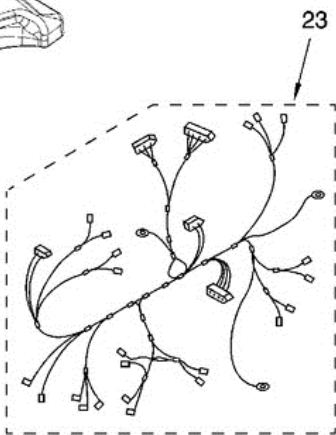

36	8565038	DOOR OUTER
37	8575033	HANDLE, DOOR
38	W10044490	SEAL, FRONT PANEL
39	279393	TERMINAL BLOCK KIT (FOR TERMINAL BLOCK)
40	342055	SCREW, 10-32 X 5/8
41	3397659	BLOCK, TERMINAL
42	8547174	PULLEY ASSEMBLY
43	8547168	BELT, DRIVE
44	8547166	BASE, MOTOR
45	W10002600	BOLT, 6-20 X 1 1/4
46	8578565	PULLEY, 60 HZ
47	8566152	MOTOR ASSEMBLY 60 HZ.
48	238088	HINGE, TOP (2)
49	W10050060	FILLER-DOOR
50	W10100830	SCREW

WED6200SW0 TABLERO