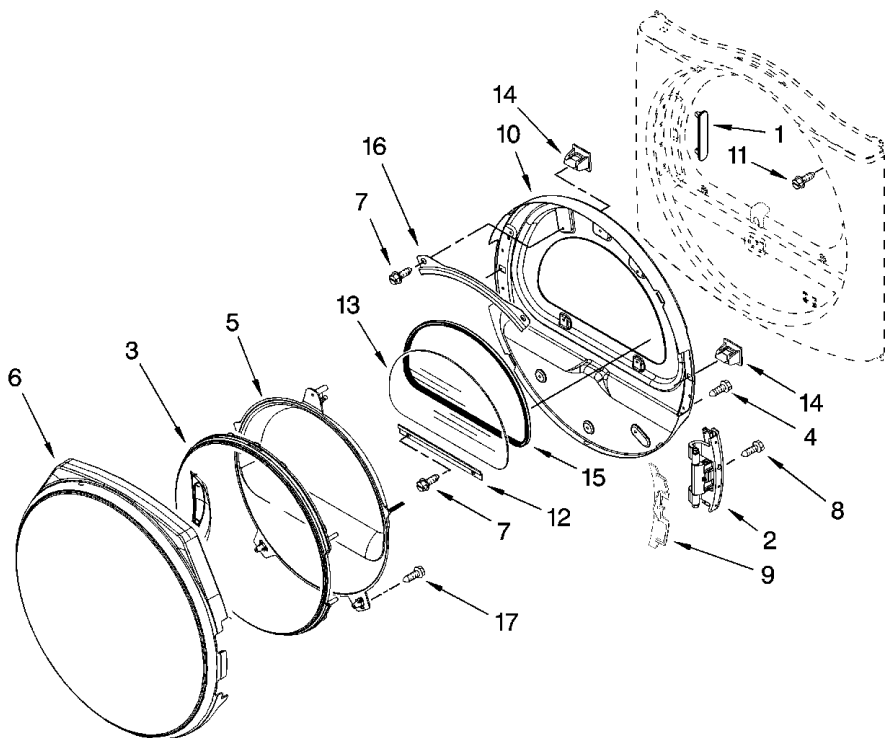

WED8410SW2

WED8410SW2

1	8565119	HOLE COVER,HINGE
2	WPW10304672	ASSEMBLY,DOOR HINGE
3	WPW10044180	ASSEMBLY,(DOOR OUTER)
4	8534044	SCREW
5	W10108900	DOOR INTERMEDIATE (WHITE)
6	WP8571836	DOOR RING (OUTER) (WHITE)
7	3373329D	SCREW
8	WPW10159996	SCREW
9	8571839	COVER,HINGE
10	8578933	ASSEMBLY,DOOR INNER INCLUDES ILLUSTRATION 1 & 14
11	WP355515	SCREW
12	8519354	RETAINER,WINDOW
13	WPW10286878	WINDOW
14	279570	ASSEMBLY,DOOR CATCH
15	8579663	SEAL,WINDOW
16	8519356	RETAINER,WINDOW (UPPER)
17	WP8534022	SCREW
	350930	PAINT,PRESSURIZED SPRAY (12 OZ. WHITE)
	350938	PAINT,PRESSURIZED SPRAY (12 OZ. GRAY PRIMER)
	72017	PAINT,TOUCH-UP (1/2OZ. WHITE)
	80047	ACCESSORY PARTS,KIT,DRYER REPAIR
	8522199	ACCESSORY PARTS,KIT,DRYER VENT TESTING
	346764A	ACCESSORY PARTS,KIT,HOLD DOWN

*NOTA: SI EL CODIGO DEL ARTICULO QUE NECESITA NO APARECE EN NUESTRA PAGINA WEB, ES PROBABLE QUE SEA SOBRE PEDIDO O ESTE OBSOLETO.

FAVOR DE COMUNICARSE A NUESTRAS OFICINAS PARA MAYOR INFORMACION

TELEFONOS: 83377949, 83377999 Y 83373889.