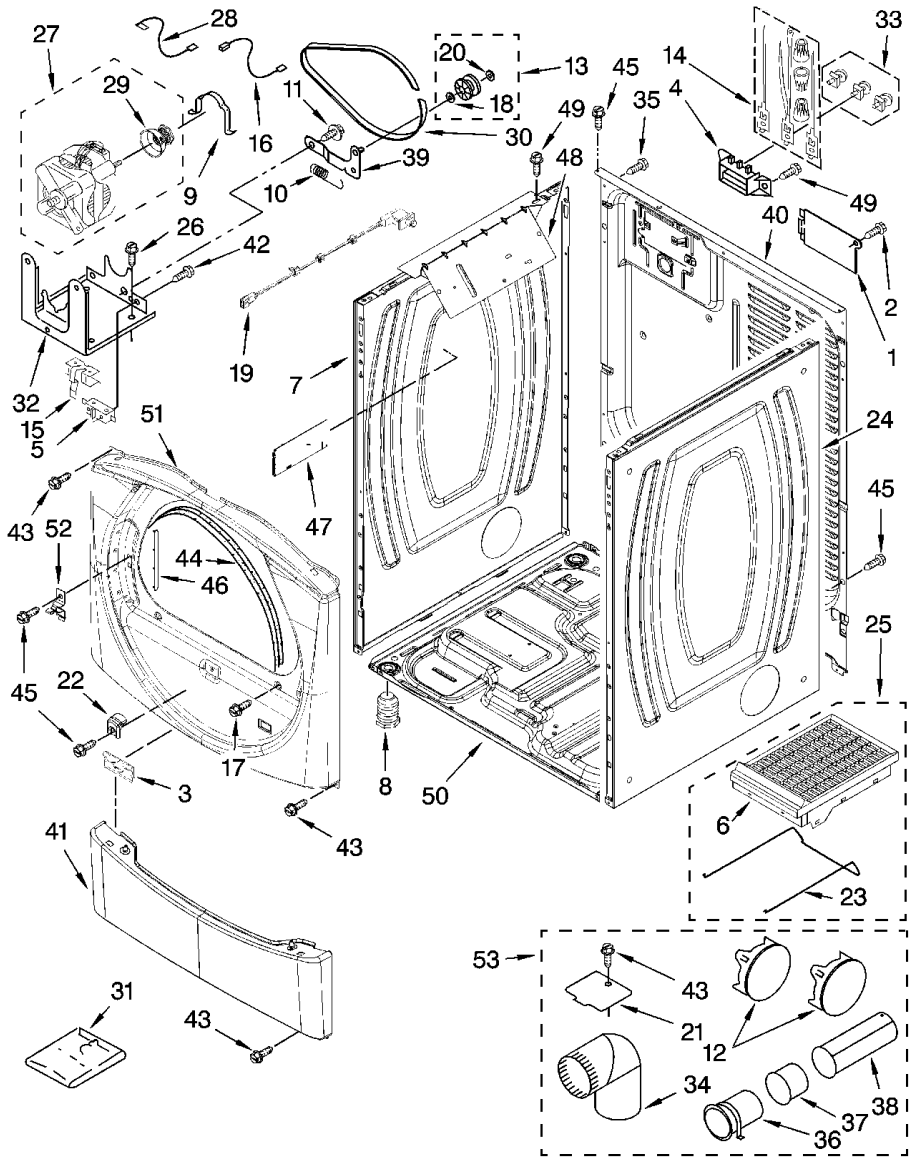

WED8410SW2

WIRING HARNESS PARTS	
5	
7	
8	
9	
10	
15	

WED8410SW2

1	W10057240	GUIDE,QUICK START
1	W10057250	USE & CARE GUIDE - NLA
1	W10068660	TECH SHEET
2	WPW10336080	TOP
3	W10110972	HARNESS,MAIN
4	W10099600	PANEL,CONSOLE - NLA
5	WP3394427	CLIP,HARNESS
6	WP8565237	BRACKET,CONSOLE
7	353424	CONNECTOR,SENSOR
8	WP94614	TERMINAL,FEMALE
9	3936144	CONNECTOR,3-CIRCUIT
10	94613	TERMINAL,MALE
11	WP488729	SCREW
12	3400238	SCREW,2-28 X 1/2
13	8303811	BADGE (WHIRLPOOL)
14	8574968	CHANNEL,WATER
15	3395683	CONNECTOR,HOUSING
16	WP8571920	ASSEMBLY,USER INTERFACE
17	WP8574963	KNOB (WHITE)

WED8410SW2

WED8410SW2

1	WPW10119283	COVER,TERMINAL BLOCK
2	3390814	SCREW
3	8519459	CLIP,TOE PANEL
4	WP3397659	BLOCK,TERMINAL
5	279782	SWITCH - BELT
6	8212450A	DRY RACK (TOP)
7	8565054	PANEL,SIDE (L.H.) (WHITE)
8	49621	FOOT,OPTIONAL
8	49621	FOOT,DRYER
9	WP660658	CLAMP,MOTOR
10	WPW10446781	SPRING,IDLER
11	WP3389420	SCREW
12	49252	MULTIVENT PLUG (WHITE)
13	279640	ASSEMBLY,PULLEY
14	279318	TERMINAL,BRASS AND TINNED
15	WP8066120	LEVER SWITCH
16	3394081	WIRE,BELT SWITCH
17	WP308685	SCREW
18	WP233520	WASHER (PLASTIC)
19	WPW10318609	DOOR SWITCH ASSEMBLY
20	WPW10121334	WASHER
21	WPW10354249	PLATE,COVER
22	8580015	RAMP,DOOR
23	8521961	DRY RACK SUPPORT - NLA
24	8565048	PANEL,SIDE (R.H.) (WHITE)
25	8212450A	ACCESSORY PARTS,ASSEMBLY,DRY RACK
26	WP681414	SCREW
27	279787	MOTOR ASSEMBLY (60 HZ.)
28	3398948	WIRE,JUMPER (BROKEN BELT SWITCH)
29	W10837625	PULLEY,MOTOR
30	661570V	BELT,DRIVE
31	8572546	ACCESSORY PARTS,STACK KIT
32	WP3387118	BRACKET,MOTOR
33	279393	SCREW KIT,TERMINAL BLOCK
34	49026	ELBOW
35	8533974	SCREW