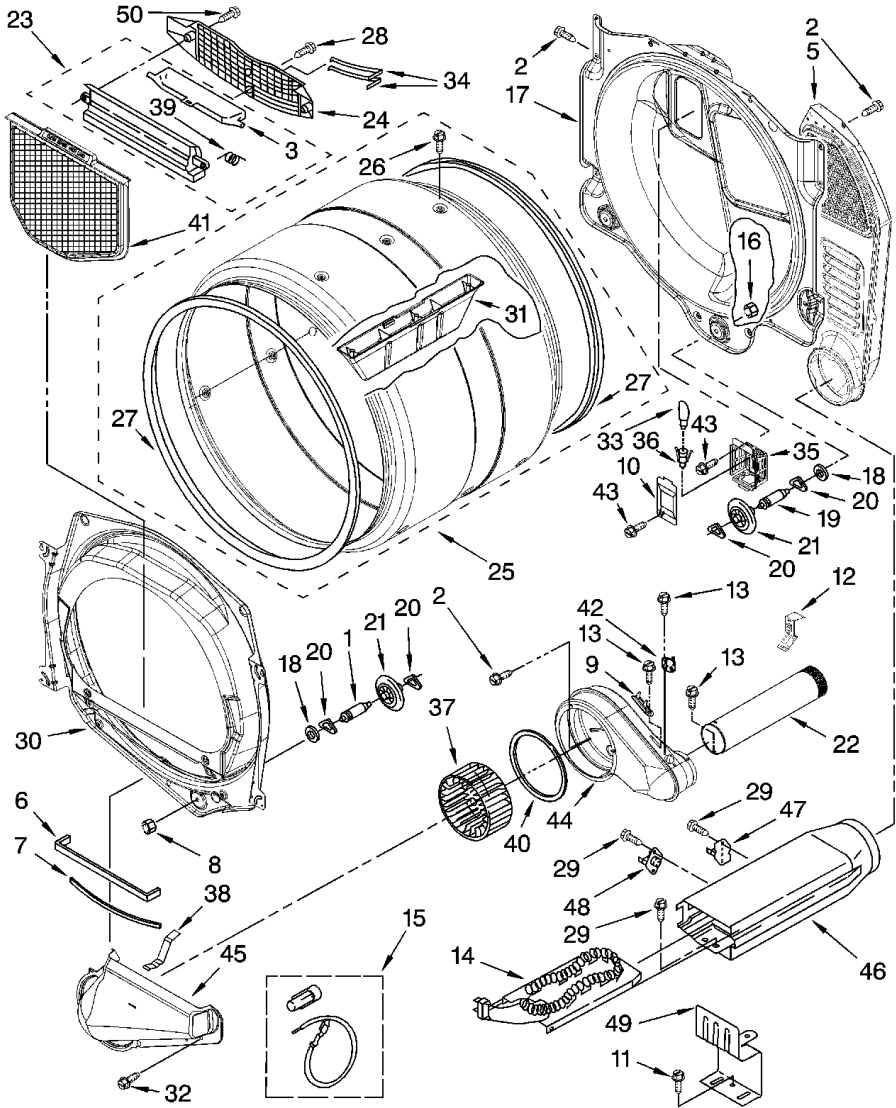

WED8410SW2

WED8410SW2

1	WPW10359271	SHAFT,RH THREAD
2	WP488729	SCREW
3	WPW10153413	DOOR,LINT SCREEN
5	WP3387911	ASSEMBLY,AIR DUCT
6	WP697813	SEAL,OUTLET HOUSING
7	WP697813	SEAL,DRUM FRONT
8	WPW10080210	NUT,HEX
9	WP3392519	FUSE,THERMAL (91C)
10	WP8532165	LENS,DRUM LIGHT
11	WP693995	SCREW
12	8572105	CLIP,EXHAUST - NLA
13	8533971	SCREW
14	WP3387747	ELEMENT,HEATER
15	279457	TERMINAL WIRE KIT
16	WPW10080190	NUT,HEX (LEFT HAND THREAD)
17	WPW10080170	BULKHEAD,REAR
18	WPW10080960	WASHER
19	WPW10359272	SHAFT,LH THREAD
20	WPW10512946	WASHER,TRI RING
21	WPW10314173	ROLLER,SUPPORT
22	WP8563728	PIPE,EXHAUST
23	WPW10153423	ASSEMBLY,OUTLET HOUSING
24	WPW10153412	GRILLE,OUTLET
25	W10549246	ASSEMBLY,COMPLETE DRUM
26	WPW10109200	SCREW
27	280114	SEAL,DRUM FRONT
28	WP488729	SCREW
29	WP90767	SCREW
30	8565061	BULKHEAD,FRONT
31	W10852390	BAFFLE,DRUM
32	WP489463	SCREW
33	WP22002263	BULB,LIGHT
34	WP3387223	SENSOR,ELECTRODE
35	8578825	BRACKET,DRUM LIGHT
36	WPW10136369	SOCKET,LIGHT
37	WP697772	WHEEL,BLOWER