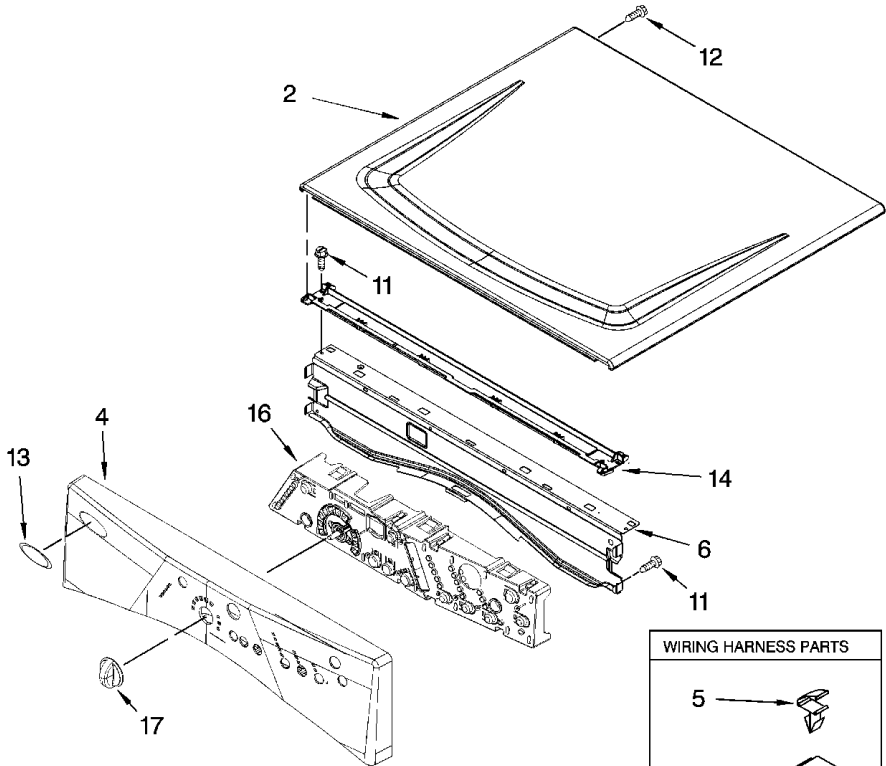

WED8410SW2

WIRING HARNESS PARTS	
5	
7	
8	
9	
10	
15	

WED8410SW2

1	W10057240	GUIDE,QUICK START
1	W10057250	USE & CARE GUIDE - NLA
1	W10068660	TECH SHEET
2	WPW10336080	TOP
3	W10110972	HARNESS,MAIN
4	W10099600	PANEL,CONSOLE - NLA
5	WP3394427	CLIP,HARNESS
6	WP8565237	BRACKET,CONSOLE
7	353424	CONNECTOR,SENSOR
8	WP94614	TERMINAL,FEMALE
9	3936144	CONNECTOR,3-CIRCUIT
10	94613	TERMINAL,MALE
11	WP488729	SCREW
12	3400238	SCREW,2-28 X 1/2
13	8303811	BADGE (WHIRLPOOL)
14	8574968	CHANNEL,WATER
15	3395683	CONNECTOR,HOUSING
16	WP8571920	ASSEMBLY,USER INTERFACE
17	WP8574963	KNOB (WHITE)

WED8410SW2

WED8410SW2

1	WPW10119283	COVER,TERMINAL BLOCK
2	3390814	SCREW
3	8519459	CLIP,TOE PANEL
4	WP3397659	BLOCK,TERMINAL
5	279782	SWITCH - BELT
6	8212450A	DRY RACK (TOP)
7	8565054	PANEL,SIDE (L.H.) (WHITE)
8	49621	FOOT,OPTIONAL
8	49621	FOOT,DRYER
9	WP660658	CLAMP,MOTOR
10	WPW10446781	SPRING,IDLER
11	WP3389420	SCREW
12	49252	MULTIVENT PLUG (WHITE)
13	279640	ASSEMBLY,PULLEY
14	279318	TERMINAL,BRASS AND TINNED
15	WP8066120	LEVER SWITCH
16	3394081	WIRE,BELT SWITCH
17	WP308685	SCREW
18	WP233520	WASHER (PLASTIC)
19	WPW10318609	DOOR SWITCH ASSEMBLY
20	WPW10121334	WASHER
21	WPW10354249	PLATE,COVER
22	8580015	RAMP,DOOR
23	8521961	DRY RACK SUPPORT - NLA
24	8565048	PANEL,SIDE (R.H.) (WHITE)
25	8212450A	ACCESSORY PARTS,ASSEMBLY,DRY RACK
26	WP681414	SCREW
27	279787	MOTOR ASSEMBLY (60 HZ.)
28	3398948	WIRE,JUMPER (BROKEN BELT SWITCH)
29	W10837625	PULLEY,MOTOR
30	661570V	BELT,DRIVE
31	8572546	ACCESSORY PARTS,STACK KIT
32	WP3387118	BRACKET,MOTOR
33	279393	SCREW KIT,TERMINAL BLOCK
34	49026	ELBOW
35	8533974	SCREW