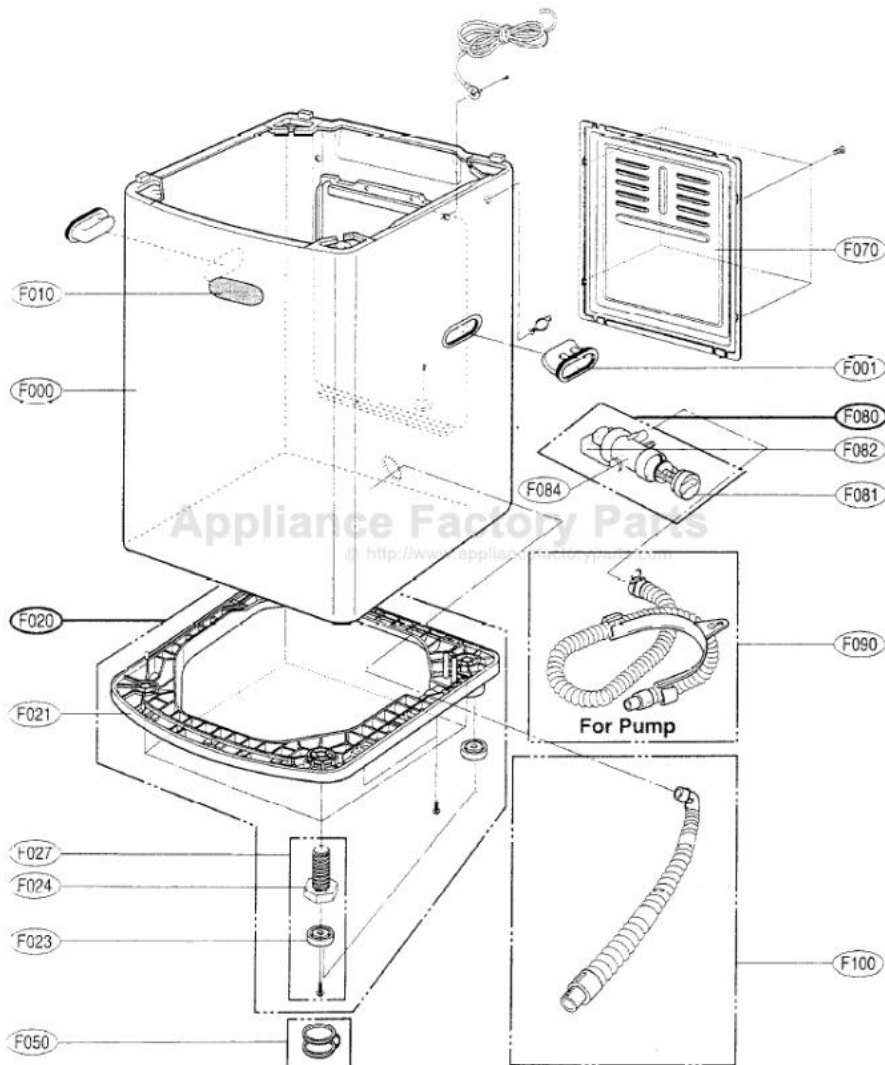

WF-T1081TP