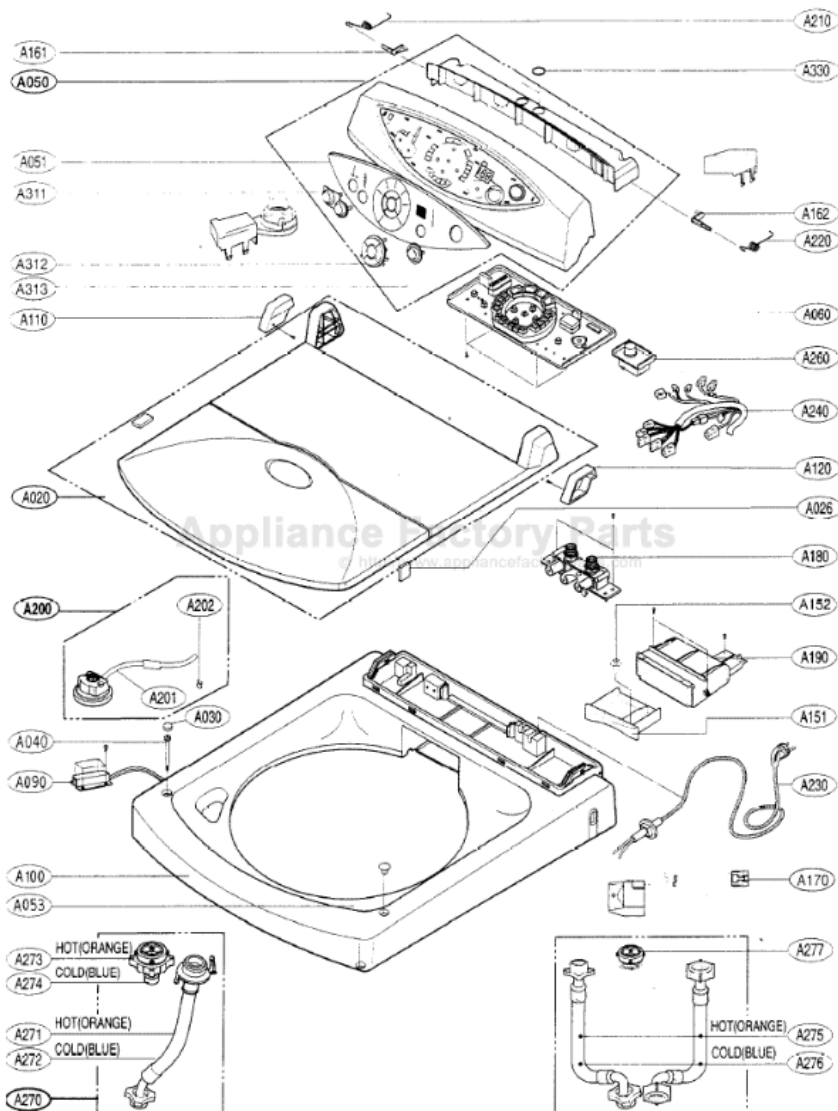

Distribuidor Autorizado

SurteRápido.com

Venta de Refacciones  
Electrodomesticas

WF-T1081TP

**WF-T1081TP**

Distribuidor Autorizado

SurteRápido.com

Venta de Refacciones  
Electrodomesticas

WF-T1081TP

WF-T1081TP

K160	6120FA1415E	CAPACITOR,FILM,BOX
A060	6871EC1019K	PCB ASSEMBLY,MAIN
A110	3806EA3001F	DECOR,LID
A120	3806EA3002F	DECOR,LID
A100	3122FA0083D	COVER,TOP
F070	3808FA1368A	COVER,REAR
K190	2W50428G	BELT,V
K090	5231FA2406H	FILTER
F001	3650FA3488R	HANDLE
A040	4000FA4196E	SCREW,CUSTOMIZED
K040	4020FA4208A	NUT,COMMON
K263	4034FA3643A	LINK,PLUNGER VALVE
K050	4040FA4045A	WASHER,COMMON
A162	4774FA3562A	HINGE
K021	4W50997B	SCREW,CUSTOMIZED
K210	4W51060A	BOLT ASSEMBLY
K180	4W51061C	BOLT ASSEMBLY
K262	4W51069B	SPRING,BELLOWS
K030	4W51181A	WASHER,COMMON
F090	2W50382E	DRAIN HOSE ASSY
K140	5214FA3737B	HOSE,PUMP
A275	5215FD3715G	HOSE INLET
A276	5215FD3715H	INLET HOSE
A180	5220FA1530H	VALVE ASSEMBLY INLET
F084	4681EA2001D	MOTOR ASSEMBLY, AC PUMP
K200	4681FA1506Z	MOTOR,UNCLASSIFIED
K230	5250FA1731N	AC MOTOR ASSEMBLY
K250	6861EA1005B	HARNESS,MOTOR
A161	4774FA3563A	HINGE
K061	3031FA1805F	BALANCE ASSEMBLY
F021	3040FA0086D	BASE,CABINET
F020	3041FA1751G	BASE ASSEMBLY,CABINET
K060	3045EA1004A	TUB ASSEMBLY,INNER