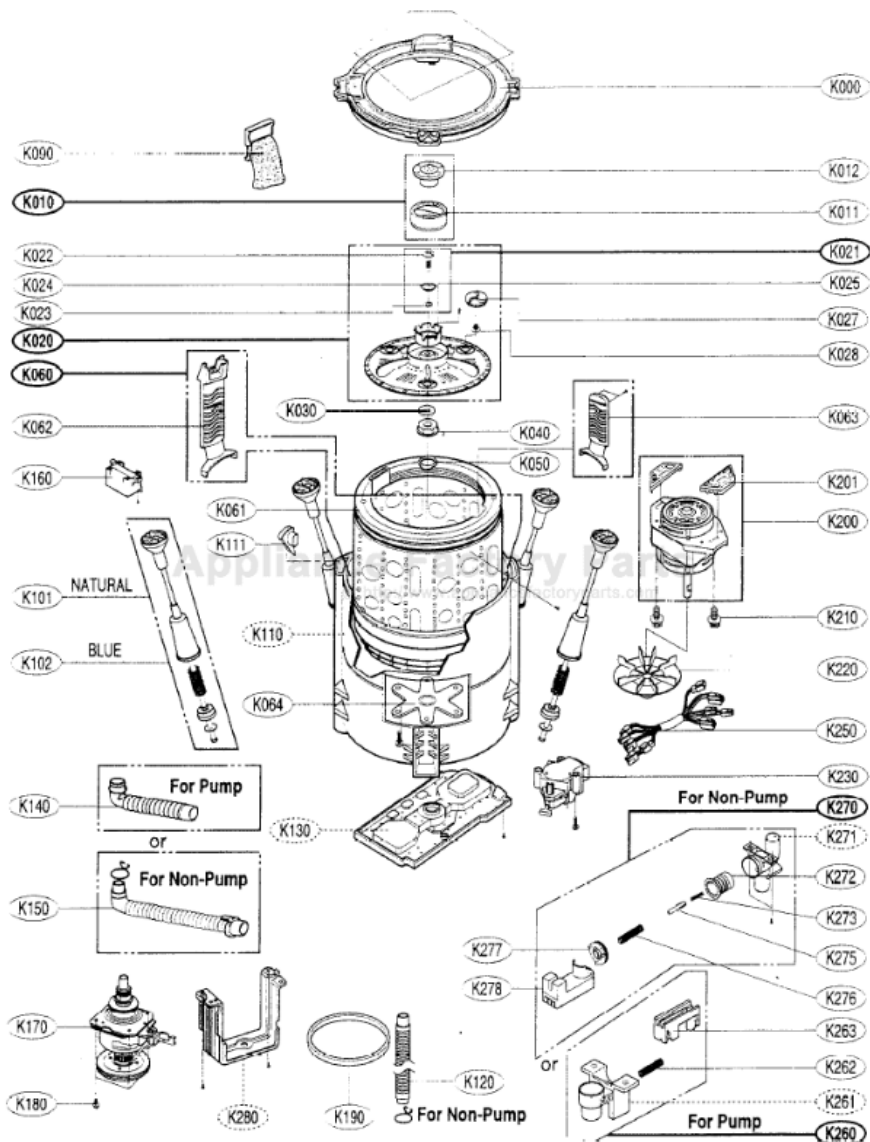

WF-T1081TP

WF-T1081TP

K160	6120FA1415E	CAPACITOR,FILM,BOX
A060	6871EC1019K	PCB ASSEMBLY,MAIN
A110	3806EA3001F	DECOR,LID
A120	3806EA3002F	DECOR,LID
A100	3122FA0083D	COVER,TOP
F070	3808FA1368A	COVER,REAR
K190	2W50428G	BELT,V
K090	5231FA2406H	FILTER
F001	3650FA3488R	HANDLE
A040	4000FA4196E	SCREW,CUSTOMIZED
K040	4020FA4208A	NUT,COMMON
K263	4034FA3643A	LINK,PLUNGER VALVE
K050	4040FA4045A	WASHER,COMMON
A162	4774FA3562A	HINGE
K021	4W50997B	SCREW,CUSTOMIZED
K210	4W51060A	BOLT ASSEMBLY
K180	4W51061C	BOLT ASSEMBLY
K262	4W51069B	SPRING,BELLOWS
K030	4W51181A	WASHER,COMMON
F090	2W50382E	DRAIN HOSE ASSY
K140	5214FA3737B	HOSE,PUMP
A275	5215FD3715G	HOSE INLET
A276	5215FD3715H	INLET HOSE
A180	5220FA1530H	VALVE ASSEMBLY INLET
F084	4681EA2001D	MOTOR ASSEMBLY, AC PUMP
K200	4681FA1506Z	MOTOR,UNCLASSIFIED
K230	5250FA1731N	AC MOTOR ASSEMBLY
K250	6861EA1005B	HARNESS,MOTOR
A161	4774FA3563A	HINGE
K061	3031FA1805F	BALANCE ASSEMBLY
F021	3040FA0086D	BASE,CABINET
F020	3041FA1751G	BASE ASSEMBLY,CABINET
K060	3045EA1004A	TUB ASSEMBLY,INNER