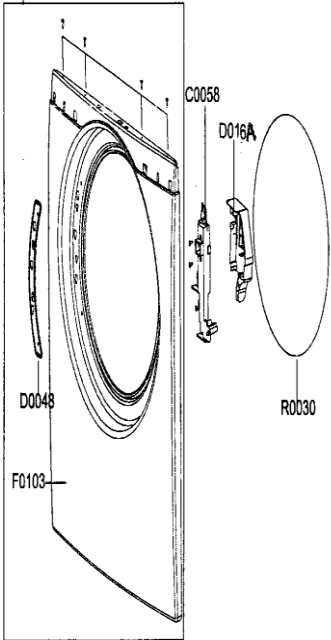

## WF203ANSXAX PUERTA

C58	DC64-00519B	DOOR LOCK
D01	DC97-12918B	DOOR ASSEMBLY
D08	DC61-01858A	BRACKET
D10	DC97-12919B	DOOR COVER
D105	DC61-01827A	SUPPORT
D106	DC63-00693A	DOOR COVER
D107	DC66-00326A	DOOR LEVER
D108	DC61-01841A	DOOR HINGE
D16A	DC63-00808B	DOOR COVER
D61	DC64-00504C	DOOR GLASS
D72	DC61-00891A	GUIDE-HINGE
D75	DC64-01429B	DOOR HANDL
D81	DC61-01842A	GLASS HOLDER
F103	DC61-01840B	FRAME
F64	DC97-12917B	FRAME ASSEMBLY
R30	DC97-04973B	WIRE ASSEMBLY
Z36	6001-001668	MACHINE SCREW