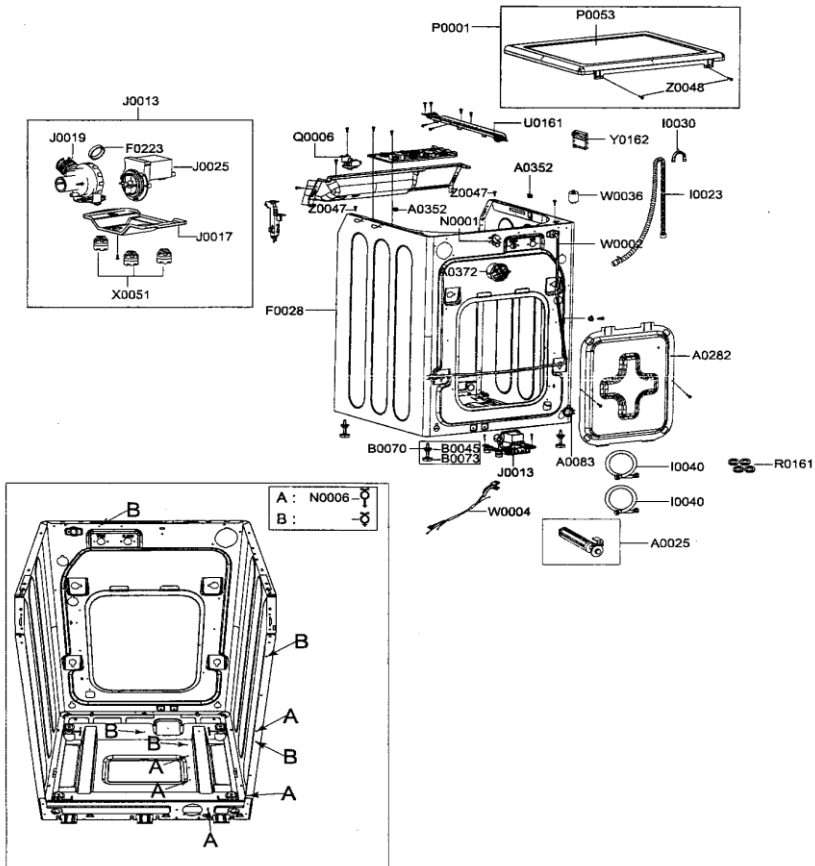

WF203ANSXAX GABINETE