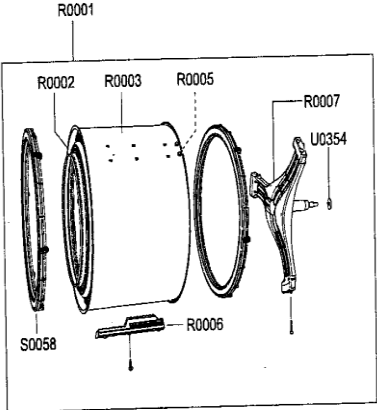

WF203ANSXAX TAMBOR