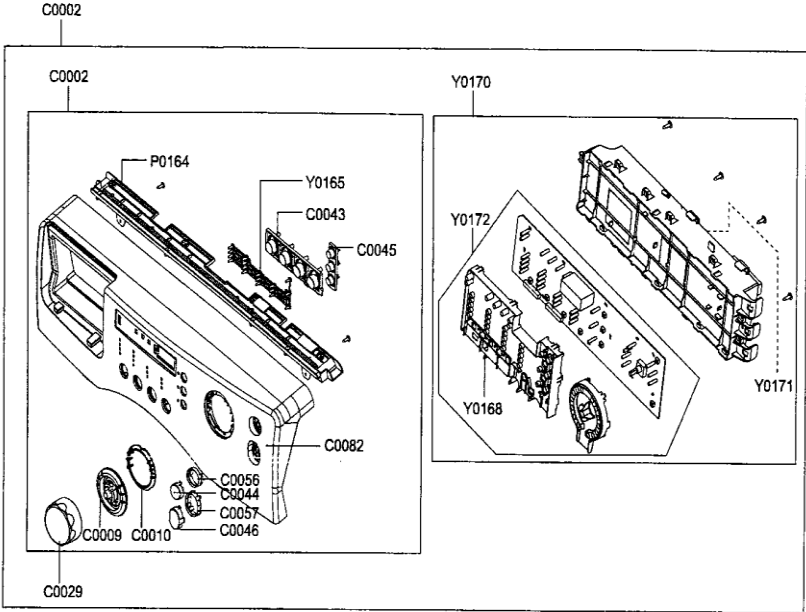

WF203ANSXAX TABLERO