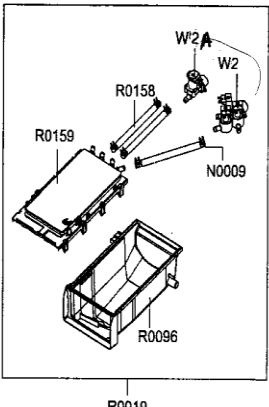

WF203ANSXAX TABLERO