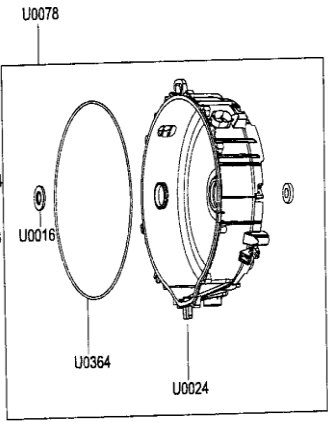

WF203ANSXAX TAMBOR