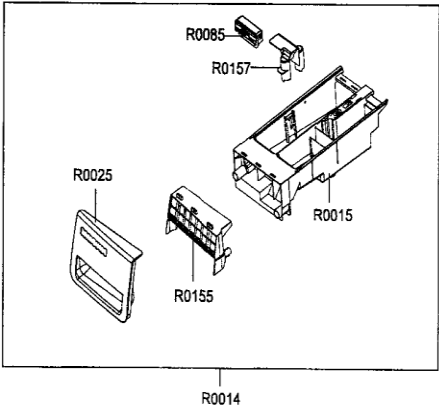

WF203ANSXAX TABLERO