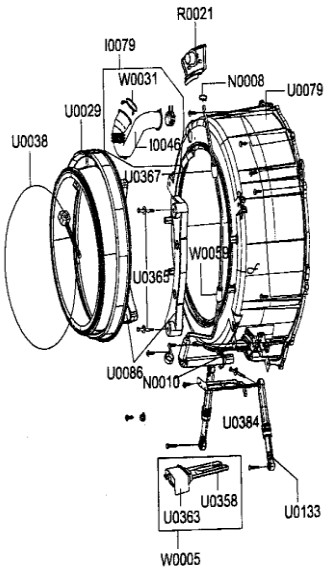

WF203ANSXAX TAMBOR