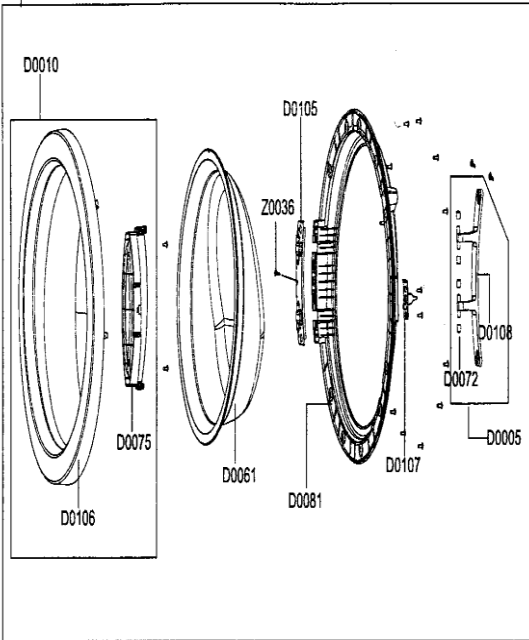

WF203ANSXAX PUERTA

D0001