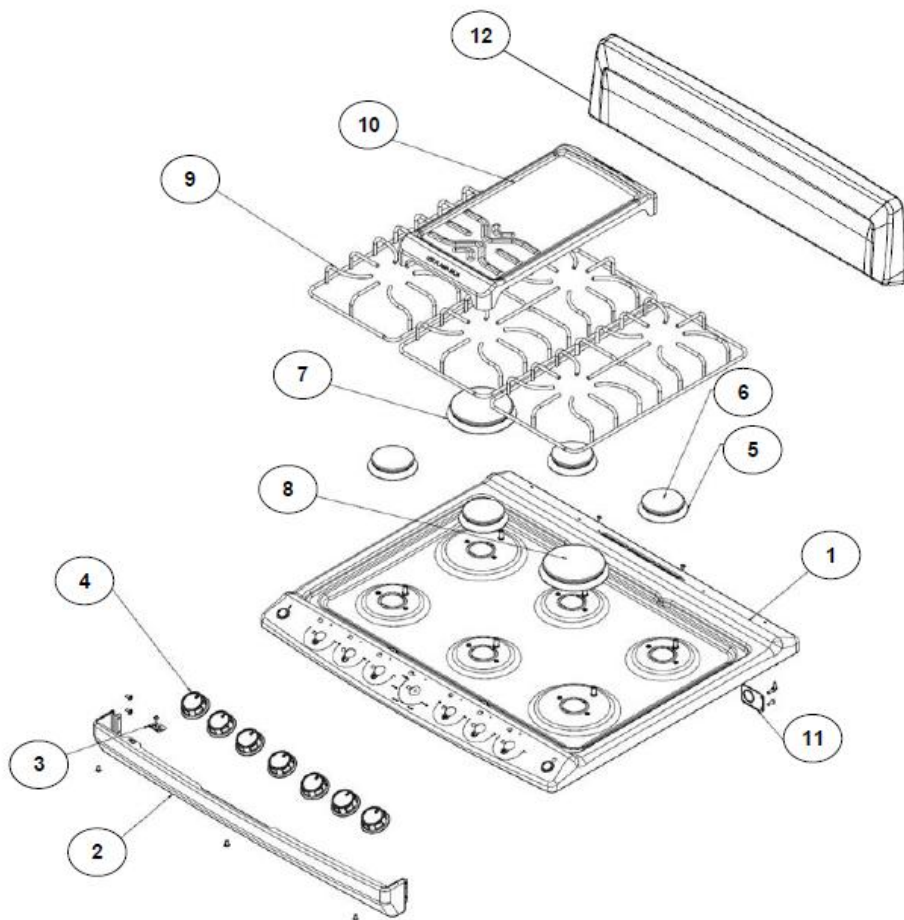

## WF5150D00 QUEMADORES

1	W10491394	COOKTOP
2	W10566801	FRONT PANEL EXTENTION
3	W10381674	FRONT CLIP COOKTOP
4	W10387486	SINGLE KNOB GRAY
5	W10354371	STD BURNER
6	W10354292	STD CAP BURNER
7	W10356319	SUPER BURNER
8	W10354293	SUPER BURNER CAP
9	W10504085	WIRE GRATE SPIDER
10	W10387432	GRIDDLE STAMPED-ENAMEL
11	W10381587	BRACKET MANIFOLD TUBE
12	W10567131	BACKGUARD ASM - UNIVERSAL STEEL