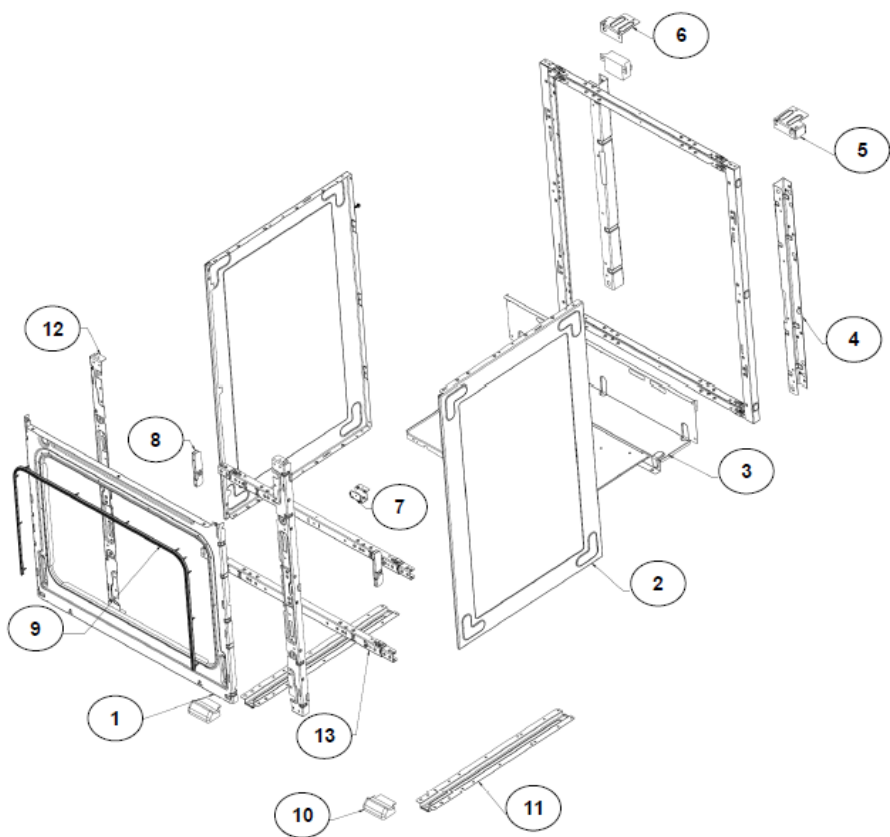

WF5150D00 GABINETE