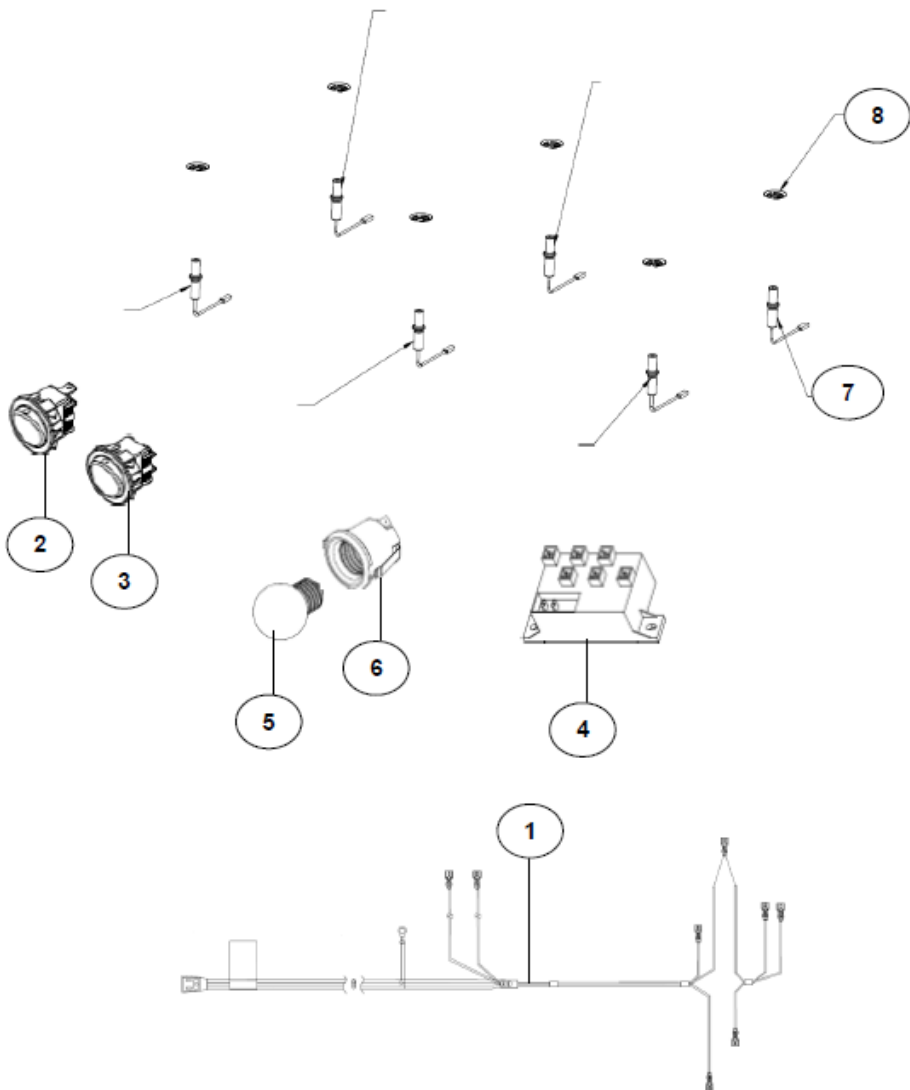

**WF5150D00 SISTEMA DE COMBUSTION**

## WF5150D00 SISTEMA DE COMBUSTION

1	W10381640	MANIFOLD TUBE
2	W10452673	VALVE SURF ZAMAK TUB.STD
3	W10452660	VALVE SURF ZAMAK TUB.SUP
4	W10452676	VALVE THERMOC. 5 POS.
5	W10381607	FRONT TUBING ASM - SUP
6	W10381608	FRONT TUBING ASM - STD
7	W10381610	REAR TUBING ASM - STD
8	W10387480	REAR TUBING ASM - SUP
9	W10354300	BRACKET - SURFACE BURNER
10	98017323	NUT BRACKET TUBING
11	W10477593	OVEN BURNER
12	W10387482	OVEN TUBING - UPPER THERMOCONTROL
13	W10381596	TUBING ASSY BOTTOM - OVEN
14	W10075697	SADDLE CONNECTION
**	W10381628	MANIFOLD TUBE ASSY
**	W10513462	KIT CONV NG
**	W10513460	KIT CONV LP

## WF5150D00 SISTEMA ELECTRICO

1	W10381597	MAIN HARNESS F & F
2	W10446869	OVEN LIGHT SWITCH - SH GRY
3	W10446870	IGNITION SWITCH SH GRAY
4	W10455035	SPARK MODULE 6 POS.
5	W10452019	OVEN BULB
6	W10114530	SOCKET - OVEN LIGHT
**	W10391624	TOP ELECTRODE 740
7	W10391625	TOP ELECTRODE 650
**	W10381604	TOP ELECTRODE 500
**	W10381605	TOP ELECTRODE 350
8	W10422212	CLIP IGNITOR -TOP BURNER