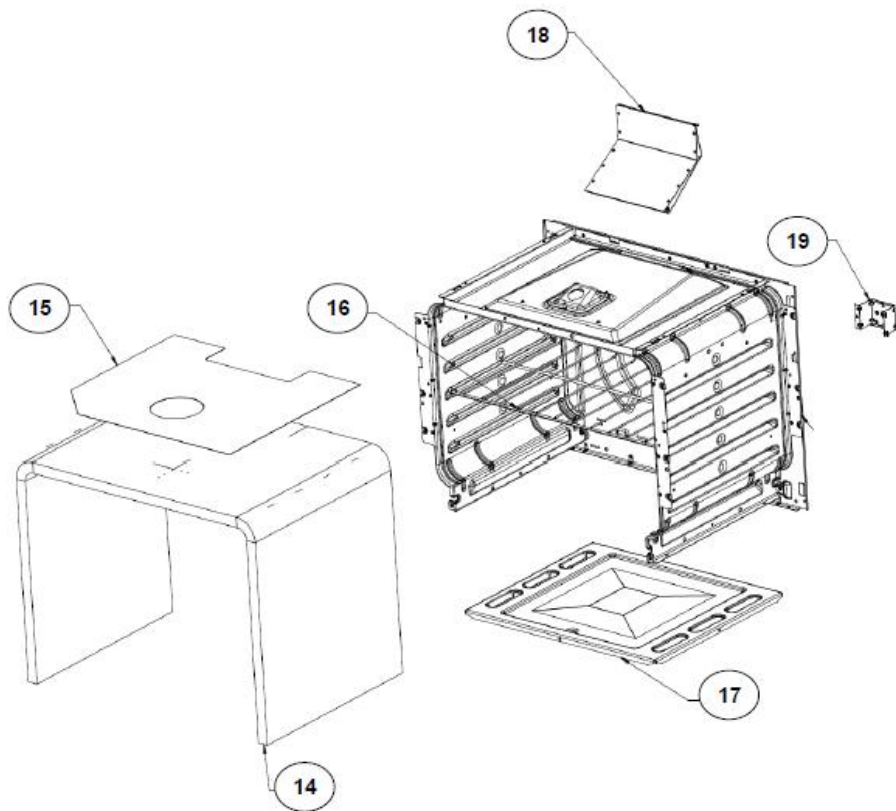

WF5150D00 GABINETE