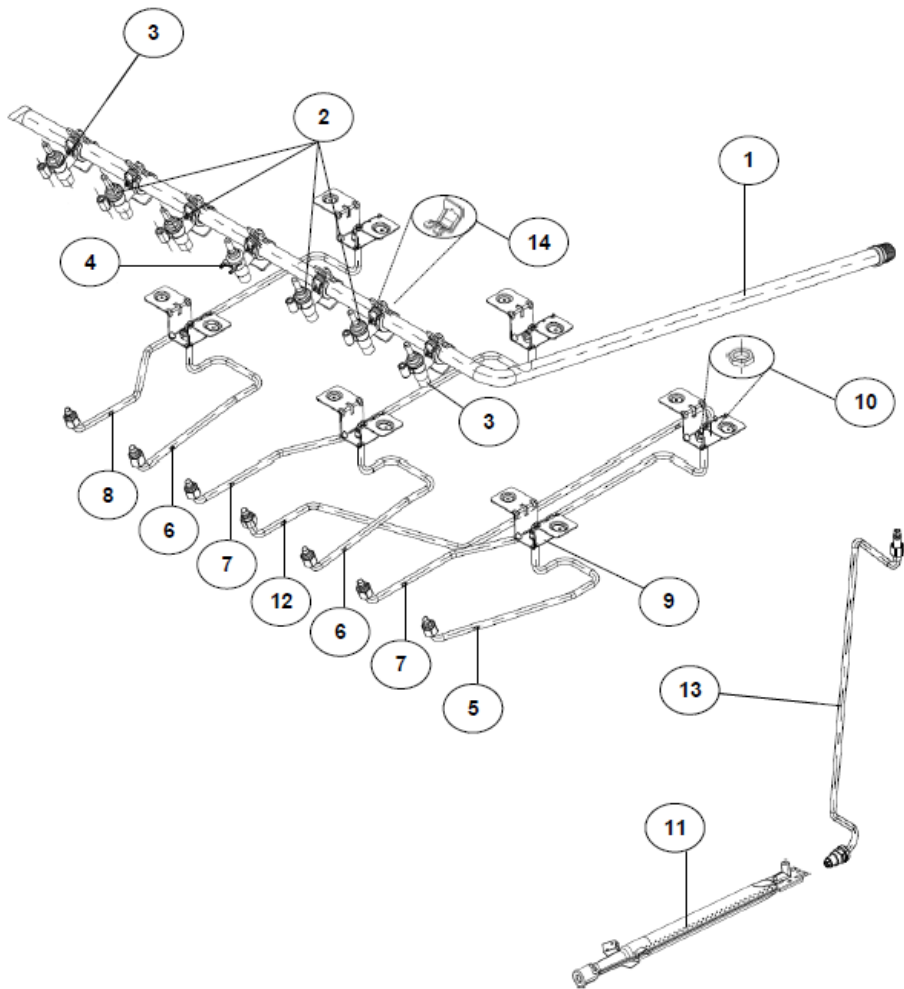

## WF5150D00 QUEMADORES

1	W10491394	COOKTOP
2	W10566801	FRONT PANEL EXTENTION
3	W10381674	FRONT CLIP COOKTOP
4	W10387486	SINGLE KNOB GRAY
5	W10354371	STD BURNER
6	W10354292	STD CAP BURNER
7	W10356319	SUPER BURNER
8	W10354293	SUPER BURNER CAP
9	W10504085	WIRE GRATE SPIDER
10	W10387432	GRIDDLE STAMPED-ENAMEL
11	W10381587	BRACKET MANIFOLD TUBE
12	W10567131	BACKGUARD ASM - UNIVERSAL STEEL

## WF5150D00 SISTEMA DE COMBUSTION

1	W10381640	MANIFOLD TUBE
2	W10452673	VALVE SURF ZAMAK TUB.STD
3	W10452660	VALVE SURF ZAMAK TUB.SUP
4	W10452676	VALVE THERMOC. 5 POS.
5	W10381607	FRONT TUBING ASM - SUP
6	W10381608	FRONT TUBING ASM - STD
7	W10381610	REAR TUBING ASM - STD
8	W10387480	REAR TUBING ASM - SUP
9	W10354300	BRACKET - SURFACE BURNER
10	98017323	NUT BRACKET TUBING
11	W10477593	OVEN BURNER
12	W10387482	OVEN TUBING - UPPER THERMOCONTROL
13	W10381596	TUBING ASSY BOTTOM - OVEN
14	W10075697	SADDLE CONNECTION
**	W10381628	MANIFOLD TUBE ASSY
**	W10513462	KIT CONV NG
**	W10513460	KIT CONV LP