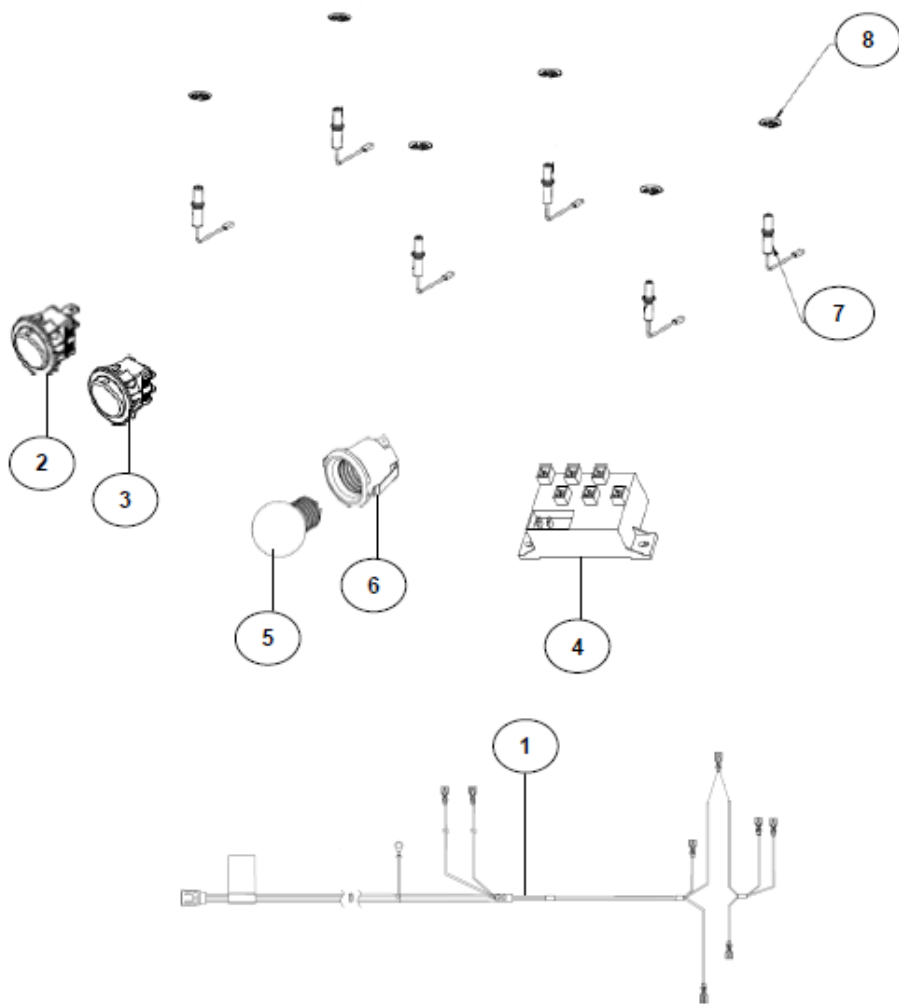

WF5850D00 SISTEMA COMBUSTION

WF5850D00 SISTEMA COMBUSTION

1	W10381640	MANIFOLD TUBE
2	W10452673	VALVE SURF ZAMAK TUB.SUP
3	W10452660	VALVE SURF ZAMAK TUB.STD
4	W10444637	THERMOSTAT
5	W10381607	FRONT TUBING ASM - SUP
6	W10381608	FRONT TUBING ASM - STD
7	W10381610	REAR TUBING ASM - STD
8	W10387480	REAR TUBING ASM - SUP
9	W10354300	BRACKET - SURFACE BURNER
10	98017323	NUT BRACKET TUBING
11	W10477593	OVEN BURNER
12	W10458650	OVEN TUBING - UPPER THERMOCONTROL
13	W10381596	TUBING ASSY BOTTOM - OVEN
14	W10075697	SADDLE CONNECTION
15	98017516	SADDLE CONNECTION THERM
16	W10387478	OVEN TUBING CONNECTOR
*	W10444635	MANIFOLD TUBE ASSY
*	W10513469	KIT CONV NG
*	W10513466	KIT CONV LP

WF5850D00 SISTEMA ELECTRICO

WF5850D00 SISTEMA ELECTRICO

1	W10381597	MAIN HARNESS F & F
2	W10446869	OVEN LIGHT SWITCH - SH GRY
3	W10446870	IGNITION SWITCH SH GRAY
4	W10455035	SPARK MODULE 6 POS.
5	W10452019	OVEN BULB
6	W10114530	SOCKET - OVEN LIGHT
7	W10391624	TOP ELECTRODE 740
	W10391625	TOP ELECTRODE 650
	W10381604	TOP ELECTRODE 500
	W10381605	TOP ELECTRODE 350
8	W10422212	CLIP IGNITOR -TOP BURNER

WF5850D00 PUERTA HORNO

1	W10528449	FS MASK & OUTER GLASS
2	W10397442	OVEN DOOR HANDLE
3	W10387343	OVEN DOOR CROSS SUPPORT
4	W10445015	OVEN DOOR PILLAR LEFT
5	W10527324	UPPER TRIM - OVEN DOOR
6	W10372163	INNER GLASS - OVEN DOOR
7	W10292266	INNER GLASS SEAL
8	W10445013	OVEN DOOR PILLAR RIGHT
9	W10420753	OVEN DOOR HINGE
10	W10481433	BADGE-WHIRLPOOL CENTENNIAL
*	W10493699	OVEN DOOR BLACK