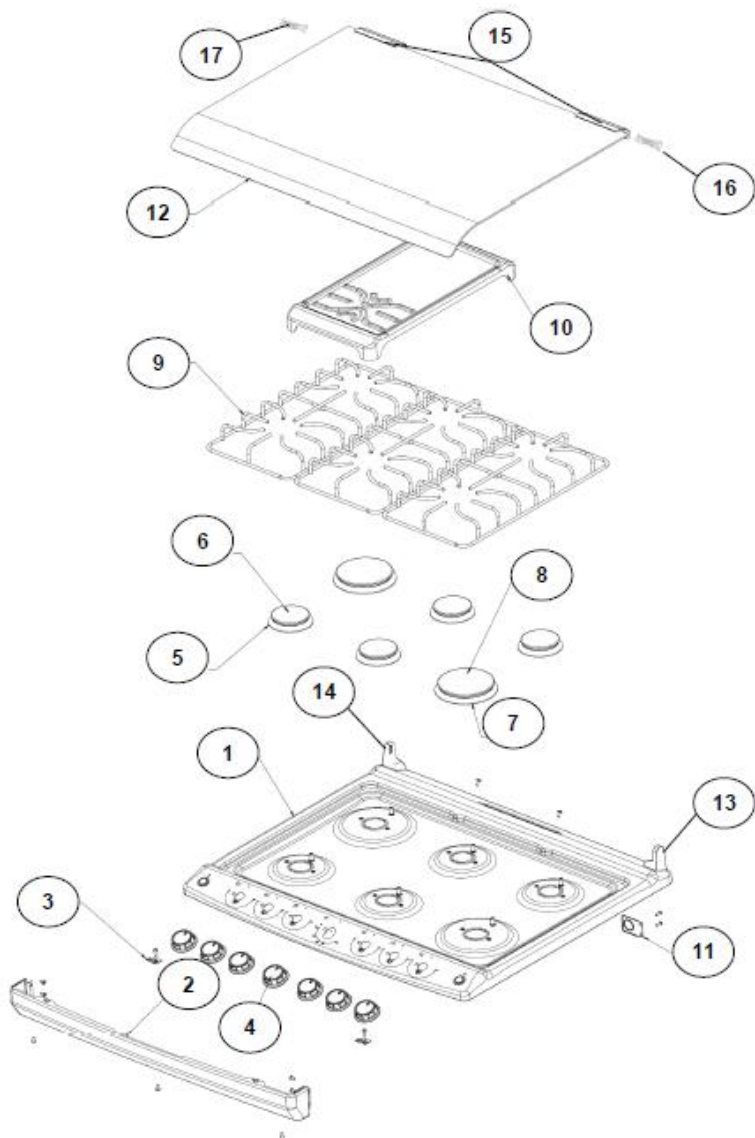

**WF5850D00 CUBIERTA,
QUEMADORES**

**WF5850D00 CUBIERTA,
QUEMADORES**

1	W10491395	COOKTOP
2	W10444633	FRONT PANEL EXTENTION U STEEL
3	W10381674	FRONT CLIP COOKTOP
4	W10387486	SINGLE KNOB GRAY
5	W10354371	STD BURNER
6	W10354292	STD CAP BURNER
7	W10356319	SUPER BURNER
8	W10354293	SUPER BURNER CAP
9	W10504085	WIRE GRATE SPIDER
10	W10387433	GRIDDLE STAMPED-ENAMEL
11	W10381587	BRACKET MANIFOLD TUBE
12	W10530676	GLASS LID ASSY
13	W10546251	BRACKET - RS, GLASS LID - BLACK
14	W10546253	BRACKET - LS, GLASS LID - BLACK
15	W10477615	TRIM - GLASS LID, SHORT
16	W10206666	R.H. HINGE GLASS LID
17	W10206667	L.H. HINGE GLASS LID
*	W10373346	BUMPER GLASS LID

WF5850D00 GABINETE

WF5850D00 GABINETE

WF5850D00 GABINETE

1	W10448073	FRONT FRAME
2	W10354874	SIDE PANEL - MIDNIGHT GREY
3	W10515063	BROIL BACK COVER
4	W10358263	C - BRACKET
5	W10364813	CORNER BRACKET RH
6	W10446940	CORNER BRACKET LF
7	W10387513	FRONT BRACKET OVEN BURNER
8	W10327222	COUNTER SUPPORT
9	W10387044	OVEN DOOR SEAL
10	W10498418	BASE CORNER FRONT
11	W10446524	BASE RAIL
12	W10327223	CROSS SUPPORT - 30"
13	W10354862	FRONT VERTICAL PILLAR F/S
14	W10364807	OVEN INSULATION WRAPPER 30"
15	W10446939	ALUMINUM FOIL ULTRA
16	W10364804	OVEN RACK
17	W10448075	OVEN BOTTOM 30"
18	W10386485	FLUE BOX ASM
19	W10381594	BRACKET OVEN BURNER

WF5850D00 SISTEMA COMBUSTION

WF5850D00 SISTEMA COMBUSTION

1	W10381640	MANIFOLD TUBE
2	W10452673	VALVE SURF ZAMAK TUB.SUP
3	W10452660	VALVE SURF ZAMAK TUB.STD
4	W10444637	THERMOSTAT
5	W10381607	FRONT TUBING ASM - SUP
6	W10381608	FRONT TUBING ASM - STD
7	W10381610	REAR TUBING ASM - STD
8	W10387480	REAR TUBING ASM - SUP
9	W10354300	BRACKET - SURFACE BURNER
10	98017323	NUT BRACKET TUBING
11	W10477593	OVEN BURNER
12	W10458650	OVEN TUBING - UPPER THERMOCONTROL
13	W10381596	TUBING ASSY BOTTOM - OVEN
14	W10075697	SADDLE CONNECTION
15	98017516	SADDLE CONNECTION THERM
16	W10387478	OVEN TUBING CONNECTOR
*	W10444635	MANIFOLD TUBE ASSY
*	W10513469	KIT CONV NG
*	W10513466	KIT CONV LP