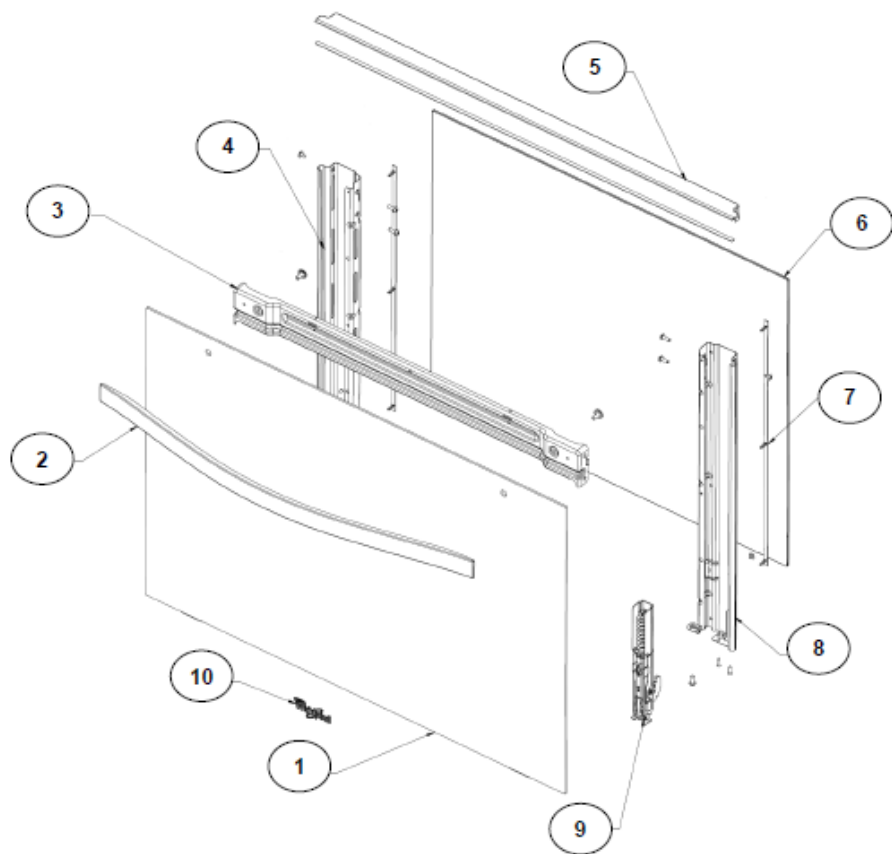

WF5850D00 GABINETE

WF5850D00 GABINETE

WF5850D00 GABINETE

1	W10448073	FRONT FRAME
2	W10354874	SIDE PANEL - MIDNIGHT GREY
3	W10515063	BROIL BACK COVER
4	W10358263	C - BRACKET
5	W10364813	CORNER BRACKET RH
6	W10446940	CORNER BRACKET LF
7	W10387513	FRONT BRACKET OVEN BURNER
8	W10327222	COUNTER SUPPORT
9	W10387044	OVEN DOOR SEAL
10	W10498418	BASE CORNER FRONT
11	W10446524	BASE RAIL
12	W10327223	CROSS SUPPORT - 30"
13	W10354862	FRONT VERTICAL PILLAR F/S
14	W10364807	OVEN INSULATION WRAPPER 30"
15	W10446939	ALUMINUM FOIL ULTRA
16	W10364804	OVEN RACK
17	W10448075	OVEN BOTTOM 30"
18	W10386485	FLUE BOX ASM
19	W10381594	BRACKET OVEN BURNER

WF5850D00 SISTEMA COMBUSTION

WF5850D00 SISTEMA COMBUSTION

1	W10381640	MANIFOLD TUBE
2	W10452673	VALVE SURF ZAMAK TUB.SUP
3	W10452660	VALVE SURF ZAMAK TUB.STD
4	W10444637	THERMOSTAT
5	W10381607	FRONT TUBING ASM - SUP
6	W10381608	FRONT TUBING ASM - STD
7	W10381610	REAR TUBING ASM - STD
8	W10387480	REAR TUBING ASM - SUP
9	W10354300	BRACKET - SURFACE BURNER
10	98017323	NUT BRACKET TUBING
11	W10477593	OVEN BURNER
12	W10458650	OVEN TUBING - UPPER THERMOCONTROL
13	W10381596	TUBING ASSY BOTTOM - OVEN
14	W10075697	SADDLE CONNECTION
15	98017516	SADDLE CONNECTION THERM
16	W10387478	OVEN TUBING CONNECTOR
*	W10444635	MANIFOLD TUBE ASSY
*	W10513469	KIT CONV NG
*	W10513466	KIT CONV LP

WF5850D00 SISTEMA ELECTRICO

WF5850D00 SISTEMA ELECTRICO

1	W10381597	MAIN HARNESS F & F
2	W10446869	OVEN LIGHT SWITCH - SH GRY
3	W10446870	IGNITION SWITCH SH GRAY
4	W10455035	SPARK MODULE 6 POS.
5	W10452019	OVEN BULB
6	W10114530	SOCKET - OVEN LIGHT
7	W10391624	TOP ELECTRODE 740
	W10391625	TOP ELECTRODE 650
	W10381604	TOP ELECTRODE 500
	W10381605	TOP ELECTRODE 350
8	W10422212	CLIP IGNITOR -TOP BURNER