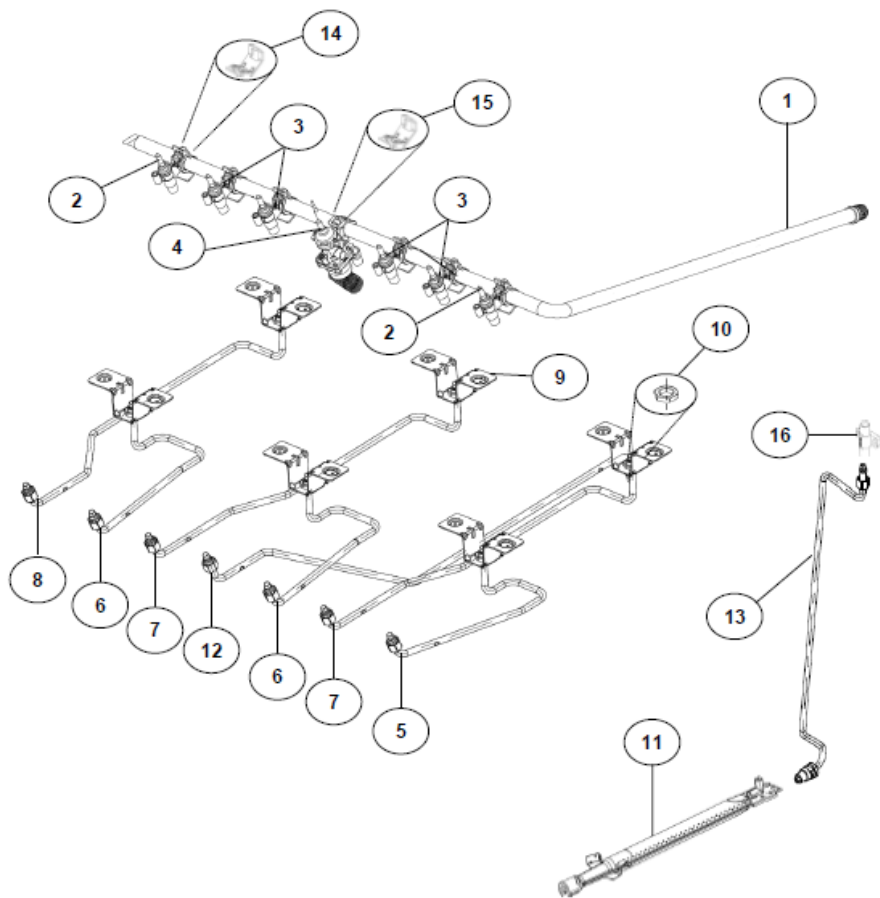

**WF5850D00 CUBIERTA,
QUEMADORES**

**WF5850D00 CUBIERTA,
QUEMADORES**

1	W10491395	COOKTOP
2	W10444633	FRONT PANEL EXTENTION U STEEL
3	W10381674	FRONT CLIP COOKTOP
4	W10387486	SINGLE KNOB GRAY
5	W10354371	STD BURNER
6	W10354292	STD CAP BURNER
7	W10356319	SUPER BURNER
8	W10354293	SUPER BURNER CAP
9	W10504085	WIRE GRATE SPIDER
10	W10387433	GRIDDLE STAMPED-ENAMEL
11	W10381587	BRACKET MANIFOLD TUBE
12	W10530676	GLASS LID ASSY
13	W10546251	BRACKET - RS, GLASS LID - BLACK
14	W10546253	BRACKET - LS, GLASS LID - BLACK
15	W10477615	TRIM - GLASS LID, SHORT
16	W10206666	R.H. HINGE GLASS LID
17	W10206667	L.H. HINGE GLASS LID
*	W10373346	BUMPER GLASS LID

WF5850D00 GABINETE

WF5850D00 GABINETE

WF5850D00 GABINETE

1	W10448073	FRONT FRAME
2	W10354874	SIDE PANEL - MIDNIGHT GREY
3	W10515063	BROIL BACK COVER
4	W10358263	C - BRACKET
5	W10364813	CORNER BRACKET RH
6	W10446940	CORNER BRACKET LF
7	W10387513	FRONT BRACKET OVEN BURNER
8	W10327222	COUNTER SUPPORT
9	W10387044	OVEN DOOR SEAL
10	W10498418	BASE CORNER FRONT
11	W10446524	BASE RAIL
12	W10327223	CROSS SUPPORT - 30"
13	W10354862	FRONT VERTICAL PILLAR F/S
14	W10364807	OVEN INSULATION WRAPPER 30"
15	W10446939	ALUMINUM FOIL ULTRA
16	W10364804	OVEN RACK
17	W10448075	OVEN BOTTOM 30"
18	W10386485	FLUE BOX ASM
19	W10381594	BRACKET OVEN BURNER

WF5850D00 SISTEMA COMBUSTION

WF5850D00 SISTEMA COMBUSTION

1	W10381640	MANIFOLD TUBE
2	W10452673	VALVE SURF ZAMAK TUB.SUP
3	W10452660	VALVE SURF ZAMAK TUB.STD
4	W10444637	THERMOSTAT
5	W10381607	FRONT TUBING ASM - SUP
6	W10381608	FRONT TUBING ASM - STD
7	W10381610	REAR TUBING ASM - STD
8	W10387480	REAR TUBING ASM - SUP
9	W10354300	BRACKET - SURFACE BURNER
10	98017323	NUT BRACKET TUBING
11	W10477593	OVEN BURNER
12	W10458650	OVEN TUBING - UPPER THERMOCONTROL
13	W10381596	TUBING ASSY BOTTOM - OVEN
14	W10075697	SADDLE CONNECTION
15	98017516	SADDLE CONNECTION THERM
16	W10387478	OVEN TUBING CONNECTOR
*	W10444635	MANIFOLD TUBE ASSY
*	W10513469	KIT CONV NG
*	W10513466	KIT CONV LP